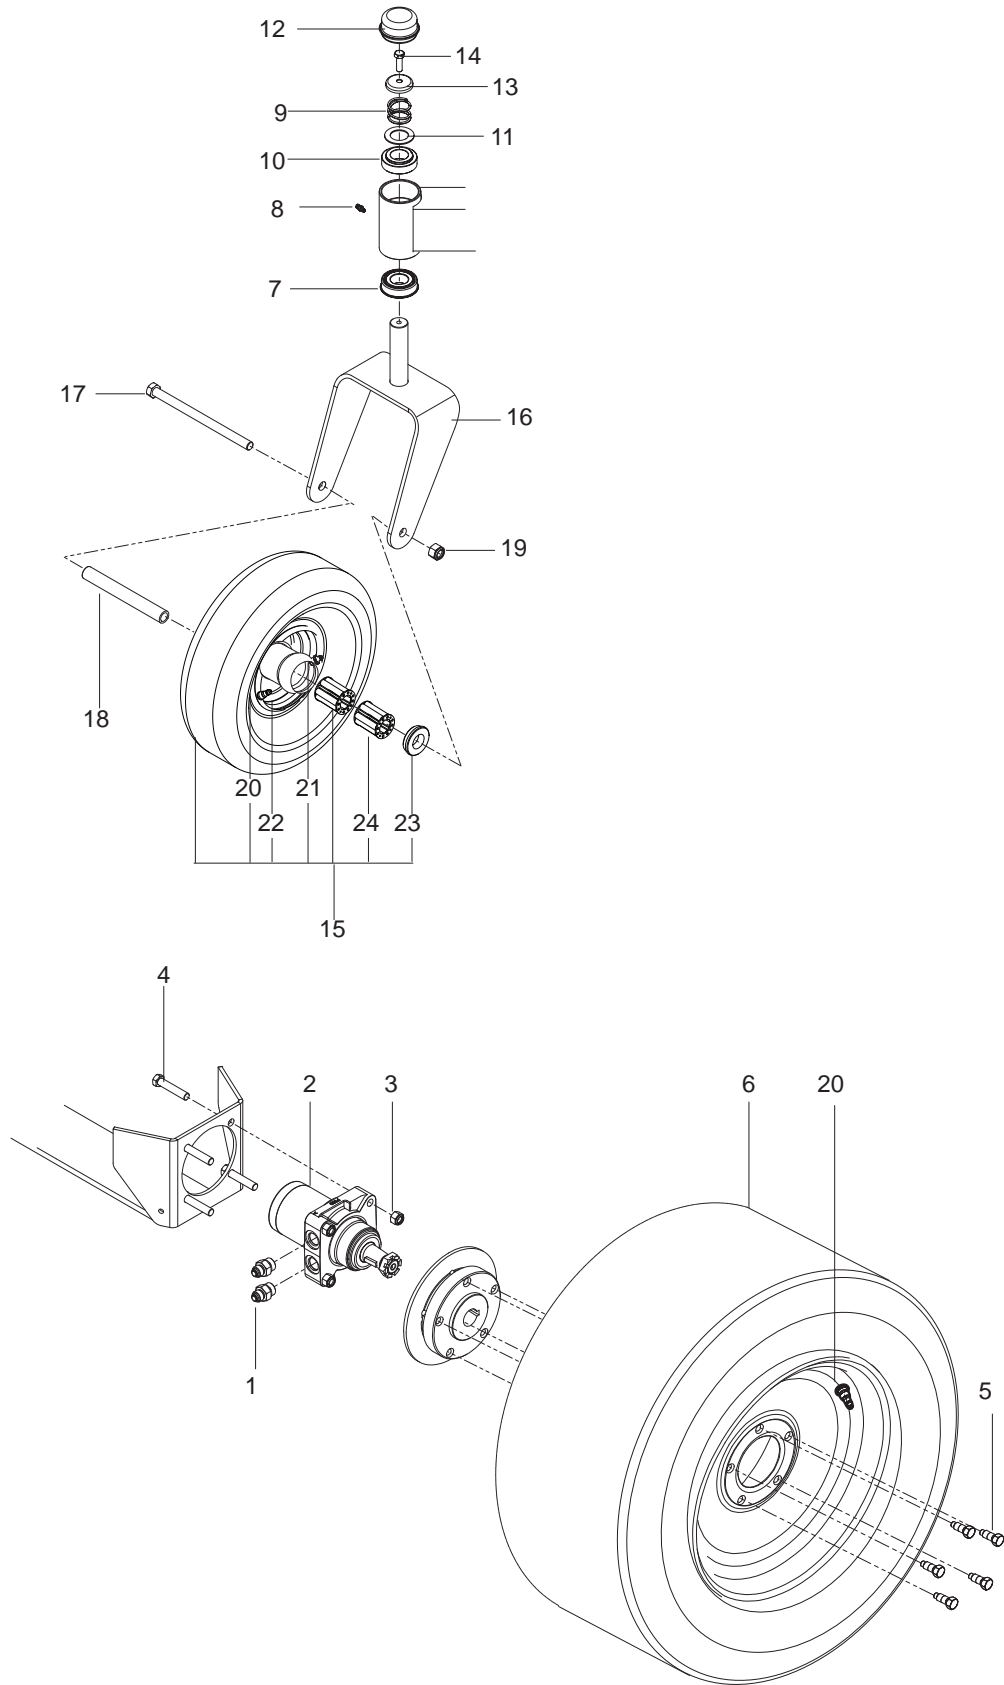

WHEELS AND TIRES

Prior to Serial # 095106013

WHEELS AND TIRES

ITEM	PART NO.	QTY.	DESCRIPTION	ITEM	PART NO.	QTY.	DESCRIPTION
1..	539 101239....4	STRAIGHT CONNECTOR	13..	539 115749....2	PLUG, CASTER
2..	539 114523....2	WHEEL MOTOR, TJ	14..	539 990209....2	BOLT, HEX ⁵ / ₁₆ -18 x 1
3..	539 101331....8	NUT ½ HEX NYLOC	15..	539 104572....2	TIRE ASSEMBLY
4..	539 101332....8	BOLT, HEX ½-13 x 2¾	16..	539 131674....2	YOKE, CASTER
5..	532 140080..10	BOLT, HUB	17..	539 102855....2	BOLT, HEX ½-13 x 7½
6..	532 140556....2	TIRE, 23 x 10.50	18..	539 102856....2	SPACER
7..	539 112660....2	BEARING, FLANGED	19..	539 101331....2	NUT ½ HEX NYLOC
8..	539 115638....2	³ / ₁₆ " DRIVE ZERK	20..	539 912234....4	AIR VALVE
9..	539 115747....2	SPRING, CASTER	21..	539 976997....2	ZERK
10..	539 117901....2	BUSHING, CASTER	22..	539 104573....2	RIM
11..	539 115675....2	WASHER	23..	539 102484....4	ENDCAP
12..	539 102535....2	CAP, GREASE	24..	539 102485....4	ROLLER BEARING