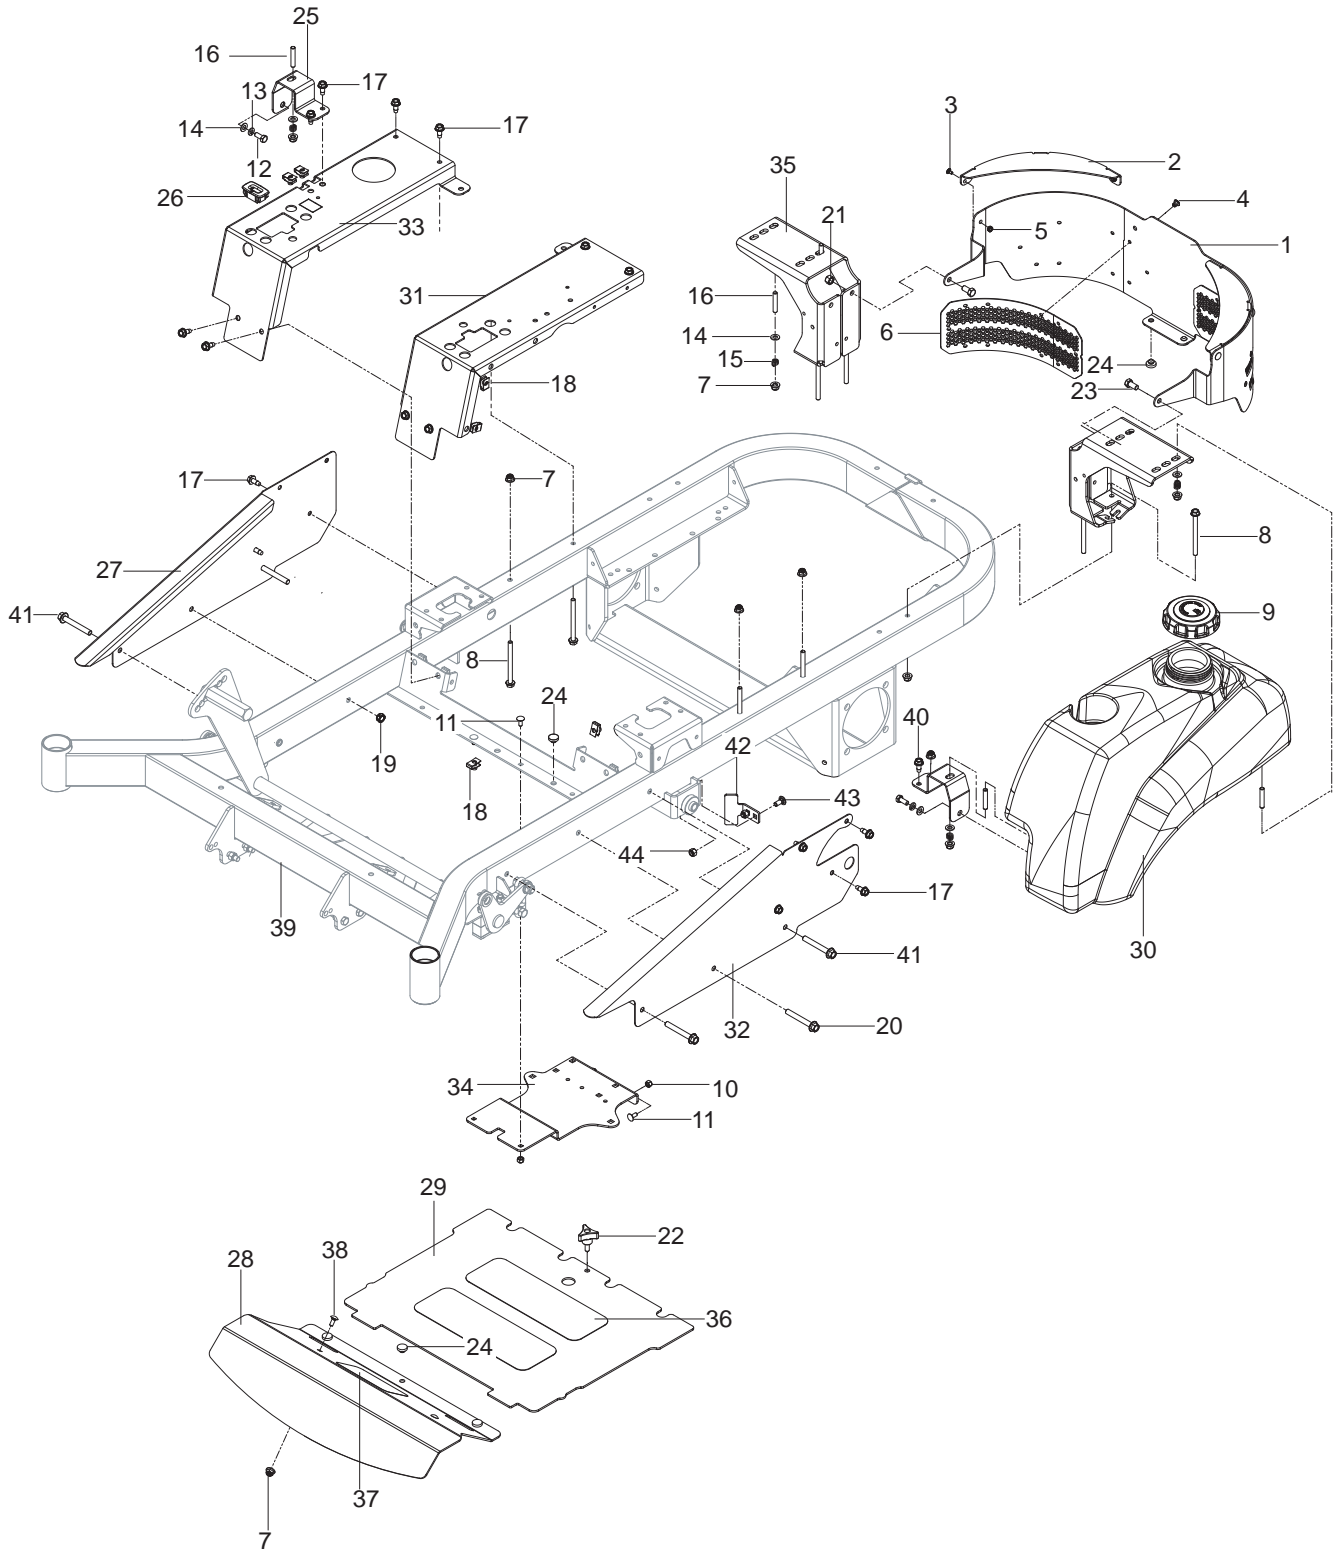

FRAME

FRAME

ITEM	PART NO.	QTY.	DESCRIPTION	ITEM	PART NO.	QTY.	DESCRIPTION
1..	539 131594....	1 GUARD, REAR	25..	539 131671....	2 SUPPORT, TANK
2..	539 131751....	2 SUPPORT, TOP	26..	539 110074....	1 HOUR METER
3..	539 111777	6 RHSSNB ¼-20 x ½	27..	539 131579....	1 SIDE, RT
4..	539 200684...	12 RIVET, 3/16 STAVEX	28..	539 132380....	1 PLATE, FOOTREST
5..	539 108120....	6 NUT ¼-20 HEX THIN NYLOC	29..	539 132744....	1 PLATE, FLOOR w/ DECALS
6..	539 131753....	2 PANEL, HEX, RR	30..	539 104409....	1 FUEL TANK, LEFT
7..	539 112899..	15 NUT 5/16-18 FLANGE NYLOC	31..	539 131589....	1 PANEL, FILLER, LT
8..	539 131780....	8 HHFS 5/16-18 x 3¾	32..	539 131577....	1 SIDE, LT
9..	539 130393....	1 FUEL CAP	33..	539 131591....	1 PANEL, FILLER, RT
10..	539 976978....	4 NUT ¼-20 HEX NYLOC	34..	539 131537....	1 MOUNT, BATTERY
11..	539 111786	4 RHSSNB ¼-20 x 5/8	35..	539 131692....	2 MOUNT, TANK, RR
12..	539 976934....	2 HCS 5/16-18 x ¾	36..	539 977778....	2 ABRASIVE PAD
13..	539 990187....	2 WASHER 5/16 SLW	37..	539 121322....	2 FOOT PAD
14..	539 990188....	9 WASHER 5/16 SAE FLAT	38..	539 990208....	3 RHSNB 5/16-18 x 1
15..	539 102845....	6 SPRING, TANK MOUNT	39..	575 725202....	1 FRAME w/ SAFETY DECALS Serial # 095106013 and after
16..	539 102502....	6 STUD 5/16C		539 132743 ...	1 FRAME w/ SAFETY DECALS Prior to Serial # 095106013
17..	539 107475..	16 BOLT 5/16-18 x ¾ THD FRM	40..	539 113226....	1 BOLT 5/16-18 x 1 THD FRM
18..	539 104763..	12 RETAINER, U TYPE	41..	539 133006....	4 HHFS 3/8-16 x 2½
19..	539 200282....	6 NUT 3/8-16 HEX JAM NYLOC	42..	505 256401....	1 STOP, DECK
20..	539 131781....	2 HHFS 3/8-16 x 2¾	43..	539 990316....	4 RHSNB 5/16-18 x ¾
21..	539 976979....	2 NUT 3/8-16 HEX NYLOC	44..	539 990717....	4 NUT 5/16-18 HEX NYLOC
22..	539 104411	1 KNOB w/ STUD				
23..	539 990134....	2 HCS 3/8-16 x ¾				
24..	539 102587....	7 GROMMET, BUMPER				