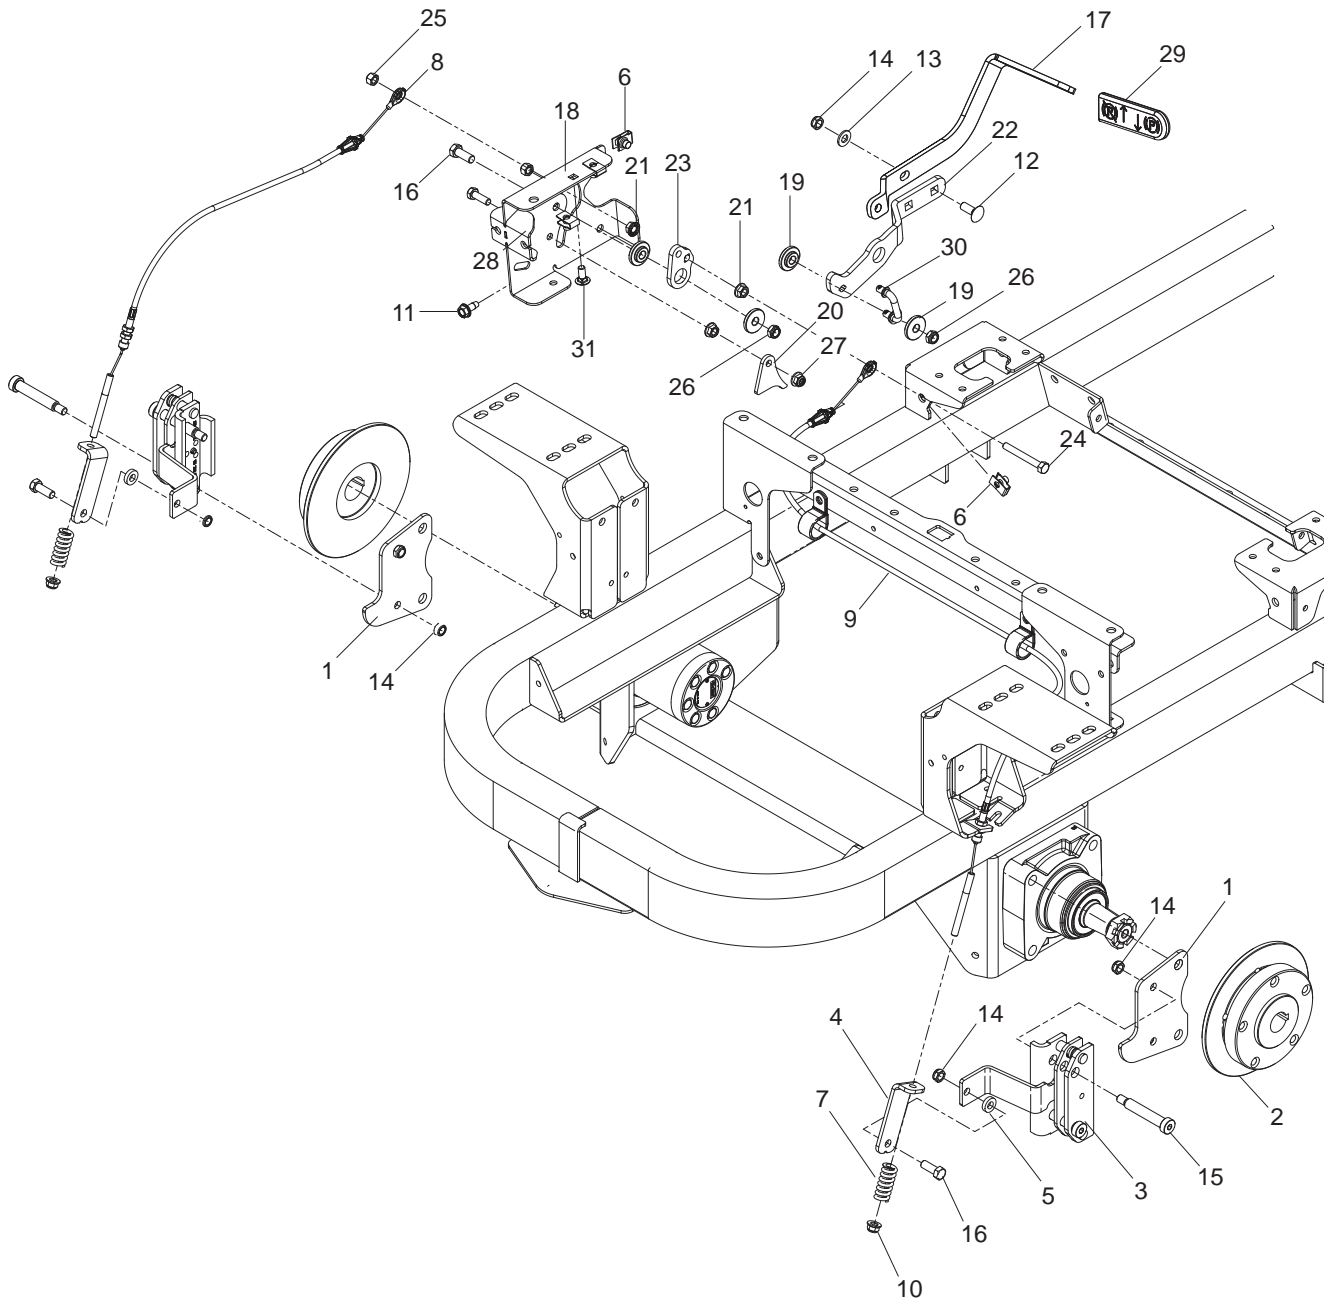

PARKING BRAKE