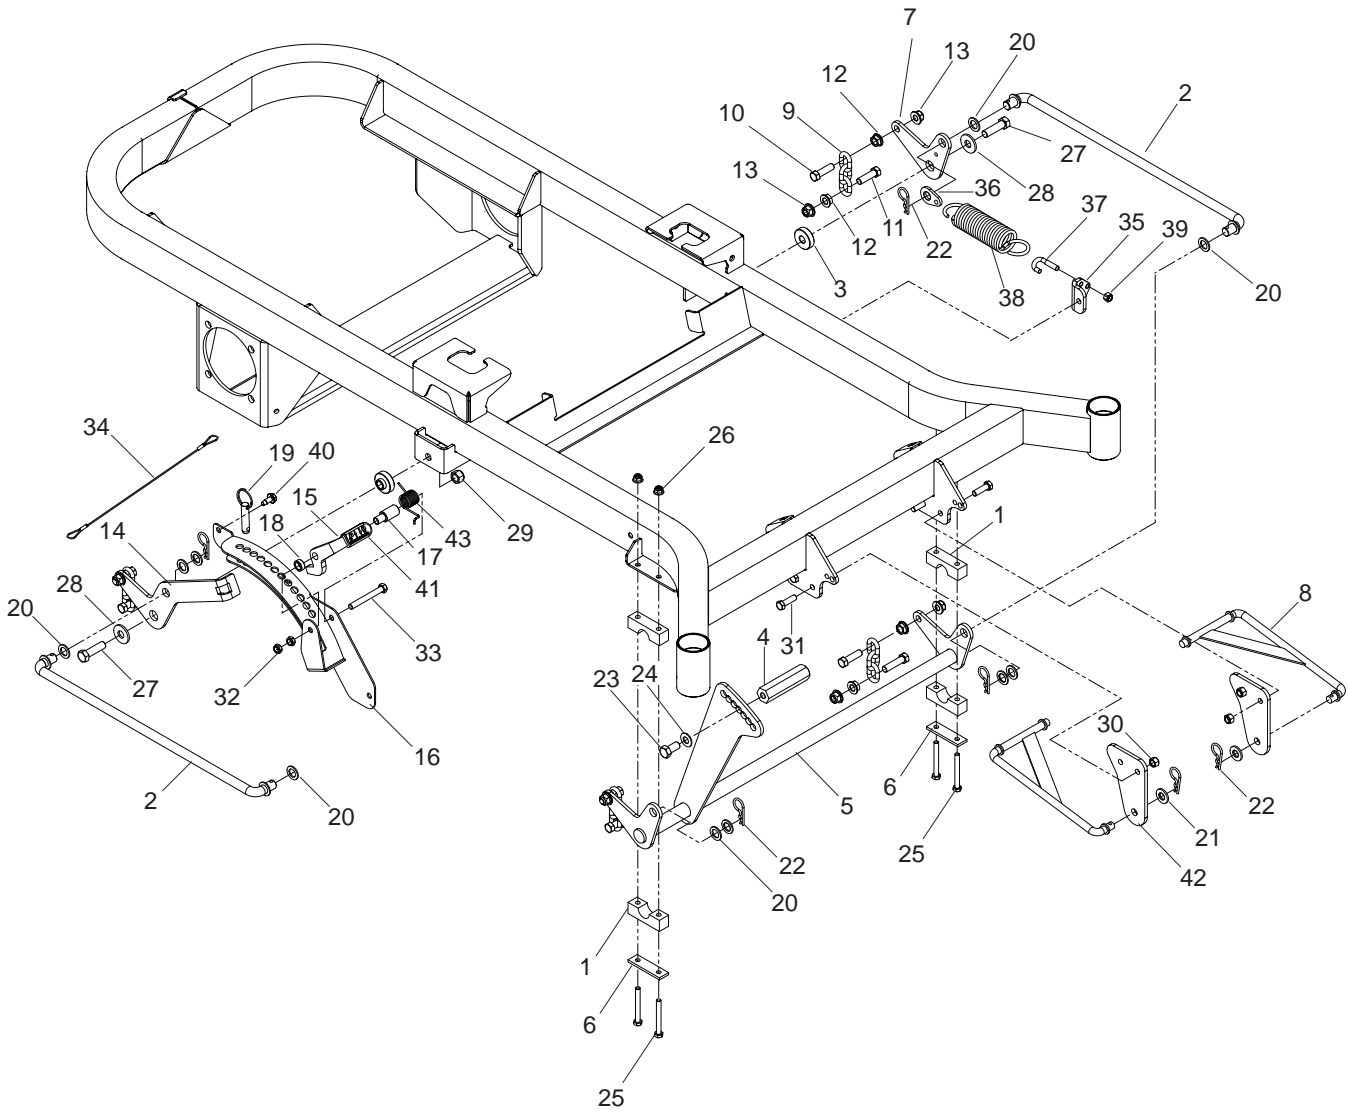

MOWER LIFT / DECK LIFT