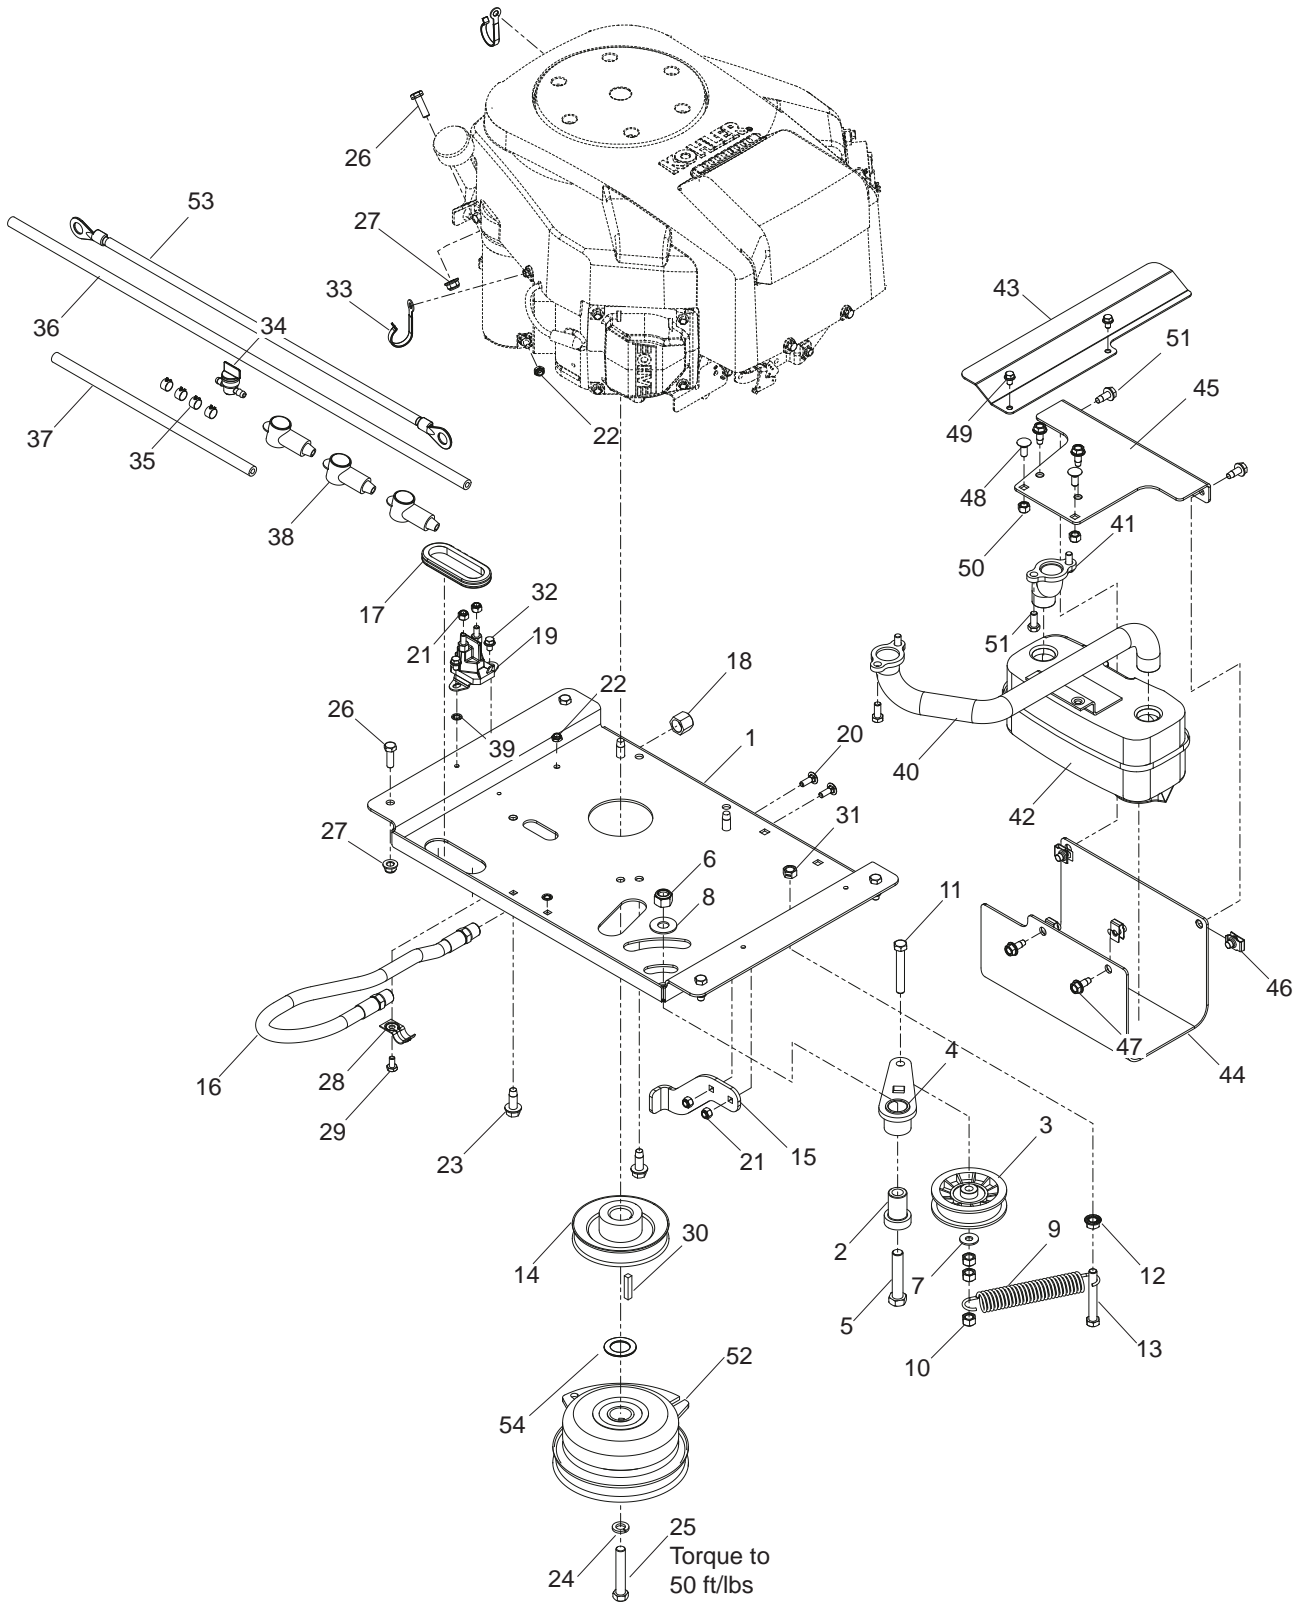

ENGINE PLATE