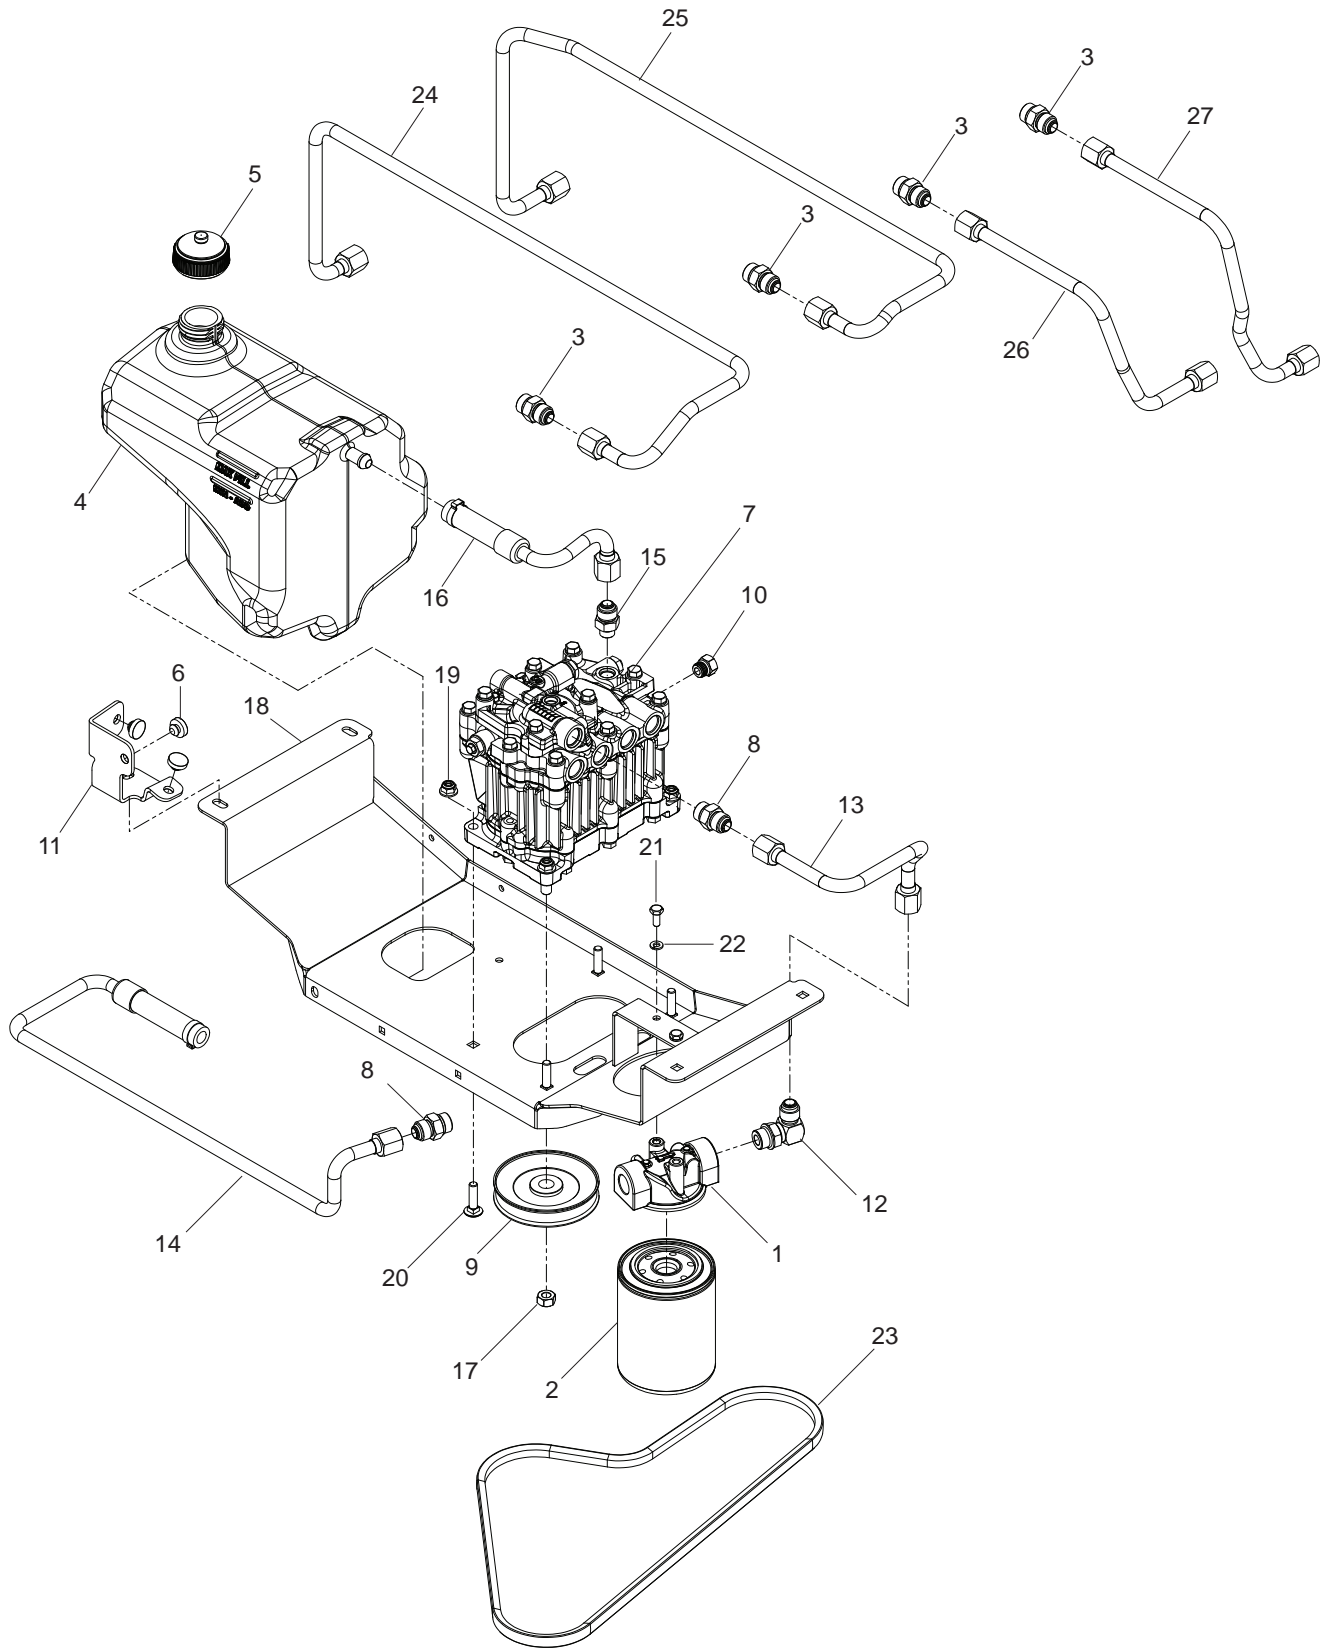

HYDRAULIC PUMP-MOTOR