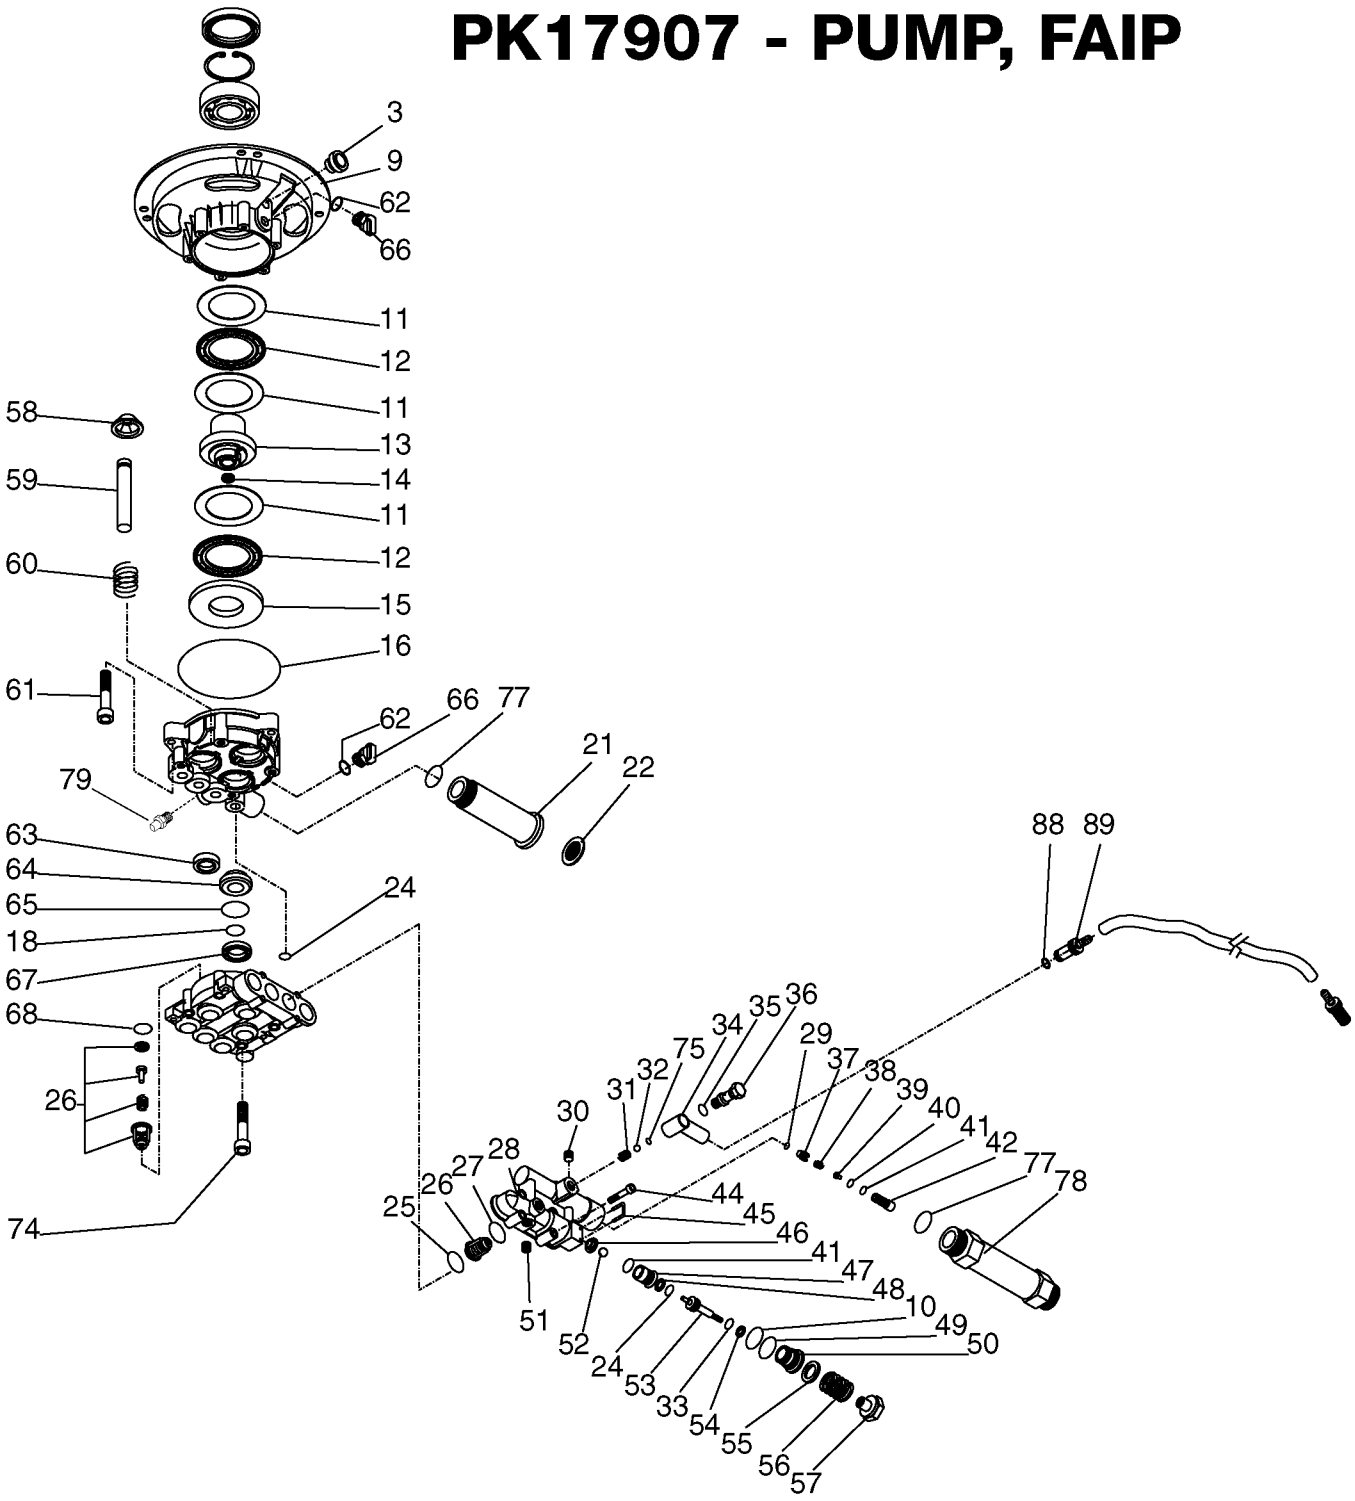

## Parts List for MV3000B Type 1

Item Number	Part Number	Description	Qty Required
3	FA-57015402	VALVE ASSEMBLY OIL V	1
10	000000-00	No Longer Available	1
16	FA-15024000	O-RING	1
18	FA-15001500	O-RING	1
21	D21428	EXT INLET W/BRASS AD	1
22	F187	SCREEN GARDEN HOSE 3	1
24	FA-15000100	O-RING	1
25	5140026-07	KIT VALVE	1
26	5140026-07	KIT VALVE	1
27	FA-15060500	ORING 15 X 2 FAIP	1
28	FA-23732300A	MANIFOLD	1
29	5140026-08	KIT UNLOADER CHECK	1
30	FA-52024000	KIT MANIFOLD ASSY	1
31	FA-50381300	KIT CHEMICAL INJECTO	1
32	FA-50381300	KIT CHEMICAL INJECTO	1
33	000000-00	No Longer Available	1
34	FA-52036700	BODY CHEMICAL INJECT	1
35	FA-15000600	O-RING 7.66 X 1/78 N	1
36	000000-00	No Longer Available	1
37	5140026-08	KIT UNLOADER CHECK	1
38	5140026-08	KIT UNLOADER CHECK	1
39	5140026-08	KIT UNLOADER CHECK	1
40	5140026-08	KIT UNLOADER CHECK	1
41	5140026-08	KIT UNLOADER CHECK	1
42	5140026-08	KIT UNLOADER CHECK	1
44	FA-10205200	SCREW	1
45	FA-52024000	KIT MANIFOLD ASSY	1

## Parts List for MV3000B Type 1

Item Number	Part Number	Description	Qty Required
502	17658	VALVE THERMAL RELIEF	1
503	000000-00	No Longer Available	1
504	000000-00	No Longer Available	1
505	15294	KEY	1
506	D23215	OIL SAE 10W-30 SJ 32	1
507	000000-00	No Longer Available	1
508	000000-00	No Longer Available	1
509	000000-00	No Longer Available	1
510	15972	CAP	2
511	000000-00	No Longer Available	2
512	000000-00	No Longer Available	1
513	W137	NUT .50 PAL	2
514	000000-00	No Longer Available	1
515	000000-00	No Longer Available	1
516	488860-00	FLAT WASHER	1
517	F064	SCREW .313-18X1.00 H	1
518	000000-00	No Longer Available	3
519	000000-00	No Longer Available	2
520	16087	NUT .313-18 UNC FLAN	3
521	H040	HOSE 1/4 X 25 2500PS	1
522	A11356	LANCE MULTI REG	1
523	000000-00	No Longer Available	1
524	A11371	HOSE ASSY	1
525	000000-00	No Longer Available	1
526	NCT001	TOOL NOZZLE CLEANING	1
527	16797	WRENCH ALLEN 2MM	1
856	000000-00	No Longer Available	1