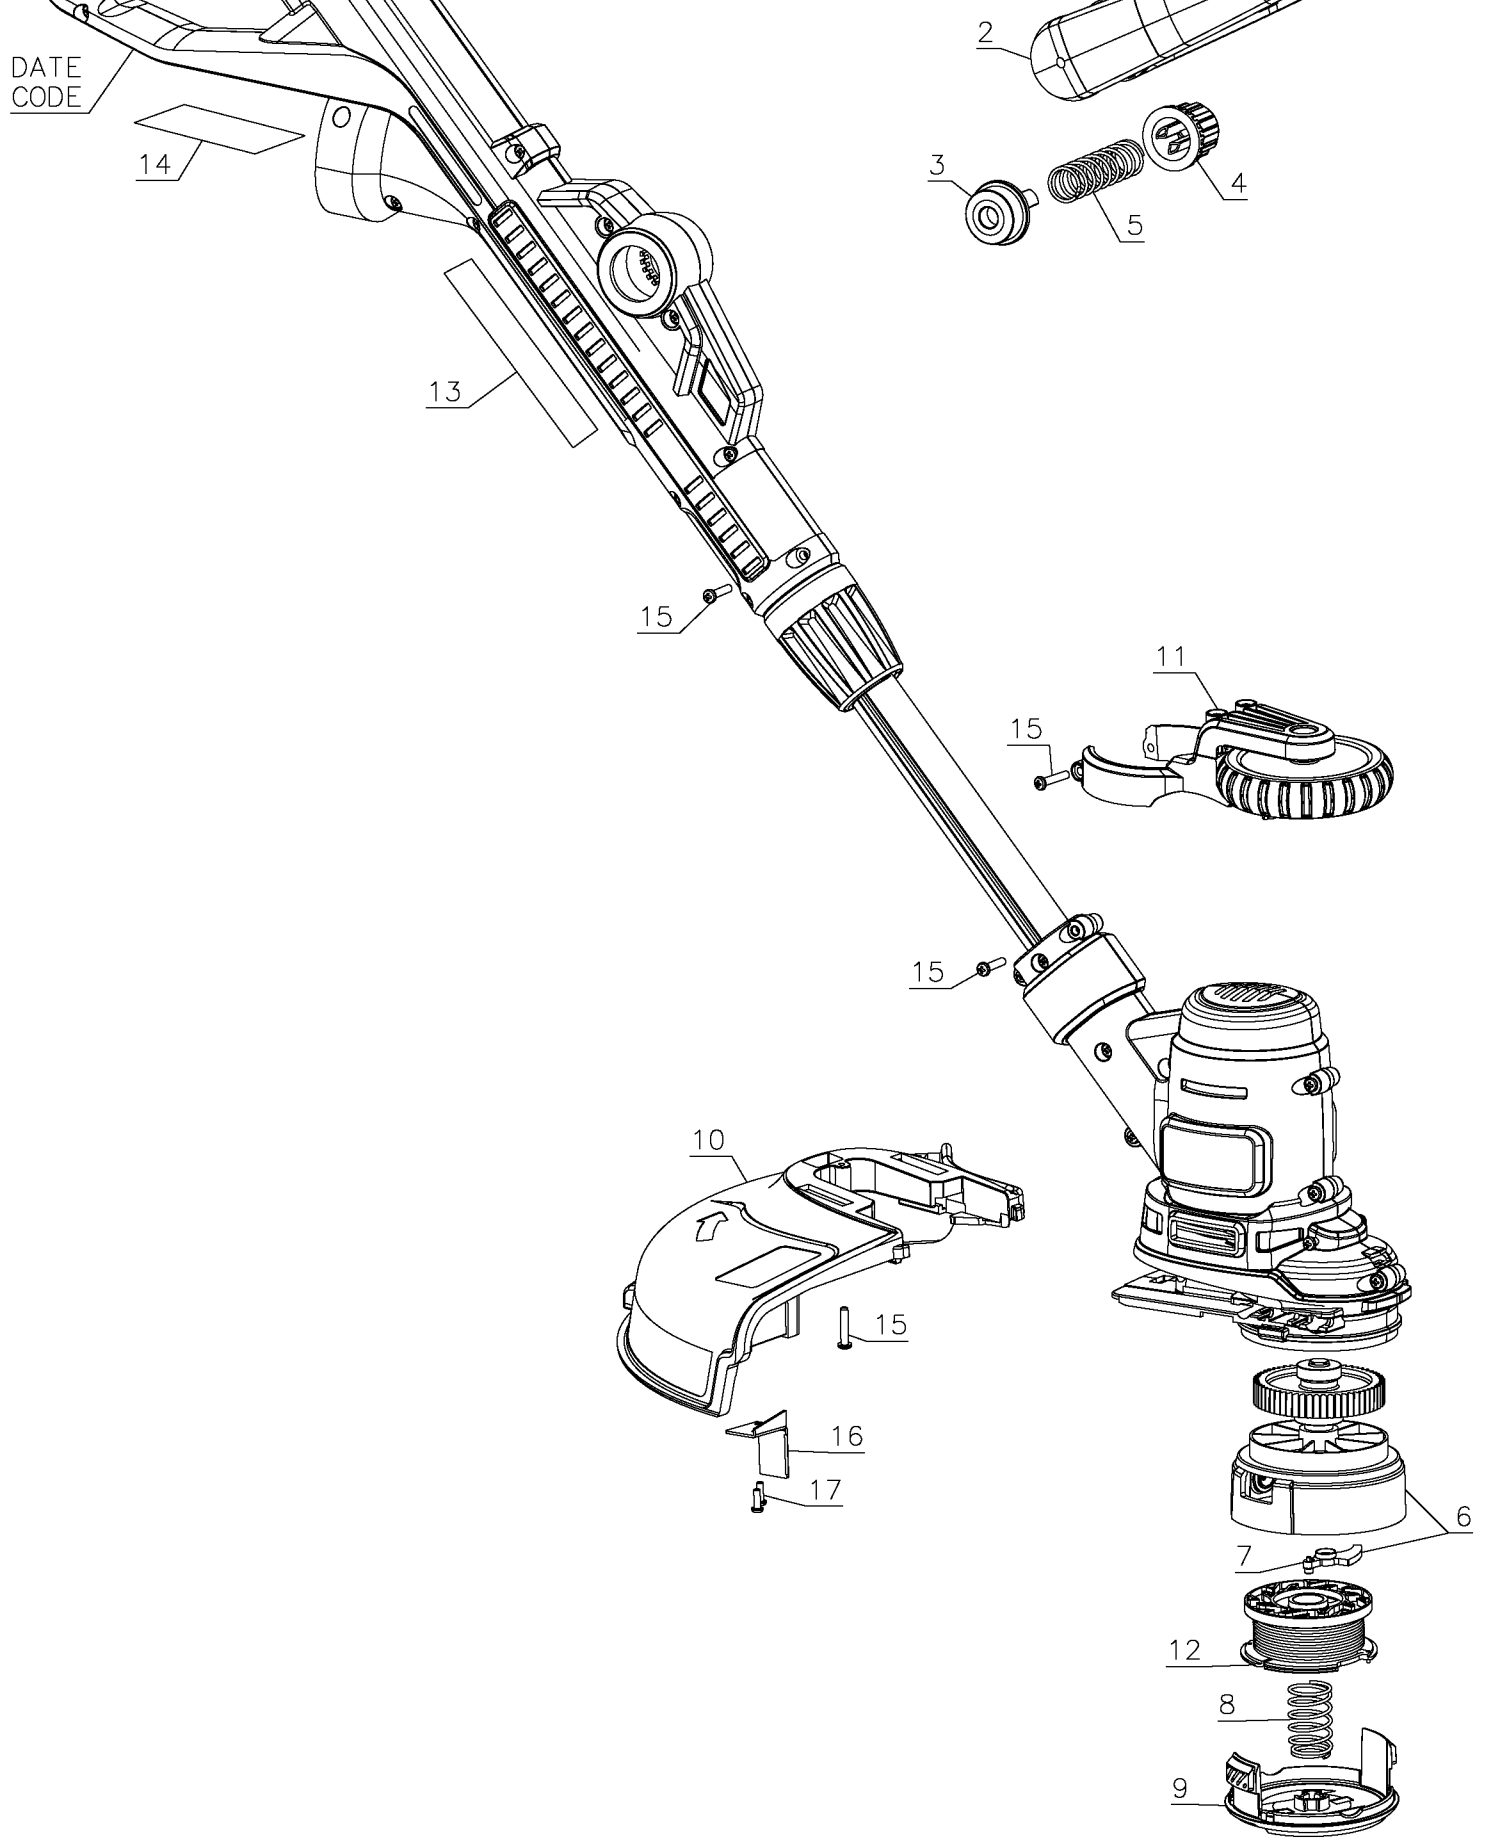

DATE
CODE

Parts List for MTE912-B3 Type 1

Item Number	Part Number	Description	Qty Required
2	90599372N	AUXILIARY HANDLE	1
3	90556608	BUTTON	1
4	90554396-01N	BUTTON	1
5	90559866	SPRING	1
6	90563049	GEAR & SPINDLE	1
7	90567076	LEVER ASSY.	1
8	90566944	SPRING	1
9	385022-03N	COVER	1
10	90601673N	GUARD ASSEMBLY	1
11	90611353	GUIDE WHEEL	1
12	90626046	SPOOL & LINE	1
13	N743398	RATING LABEL	1
14	N743401	WARNING LABEL	1
15	747329	SCREW	28
16	90559116	BLADE	1
17	681914-00	SCREW	2
856	CM100	CITY MOWER	1