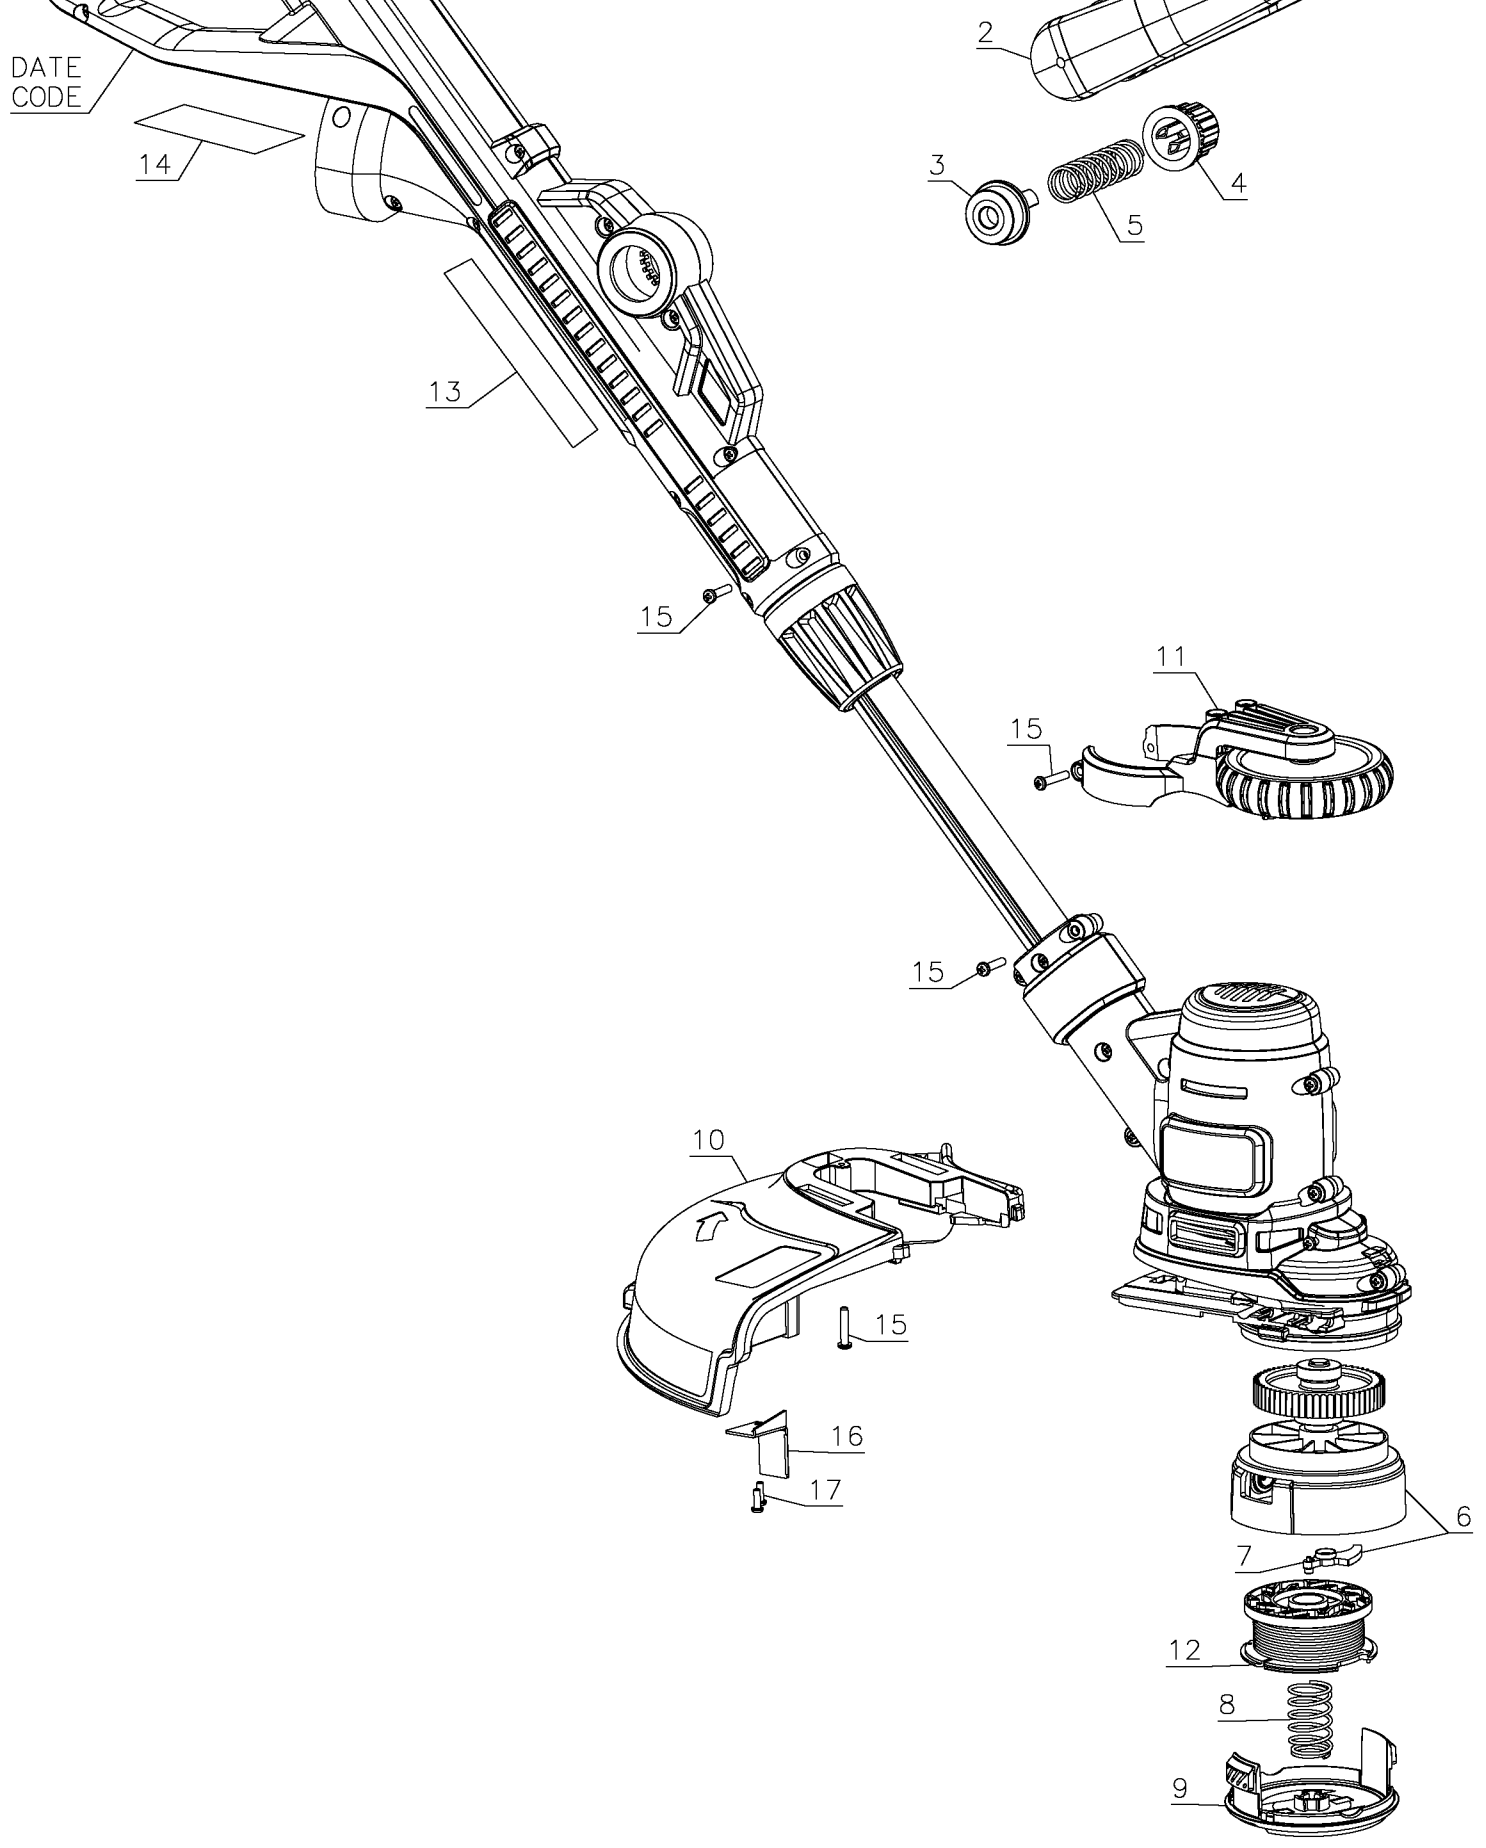

DATE  
CODE

## Parts List for MTE912-B2C Type 1

Item Number	Part Number	Description	Qty Required
2	90599372N	AUXILIARY HANDLE	1
3	90556608	BUTTON	1
4	90554396-01N	BUTTON	1
5	90559866	SPRING	1
6	90563049	GEAR & SPINDLE	1
7	90567076	LEVER ASSY.	1
8	90566944	SPRING	1
9	385022-03N	COVER	1
10	90601673N	GUARD ASSEMBLY	1
11	90611353	GUIDE WHEEL	1
12	90626046	SPOOL & LINE	1
13	N743397	RATING LABEL	1
14	N743401	WARNING LABEL	1
15	747329	SCREW	28
16	90559116	BLADE	1
17	681914-00	SCREW	2
856	CM100	CITY MOWER	1