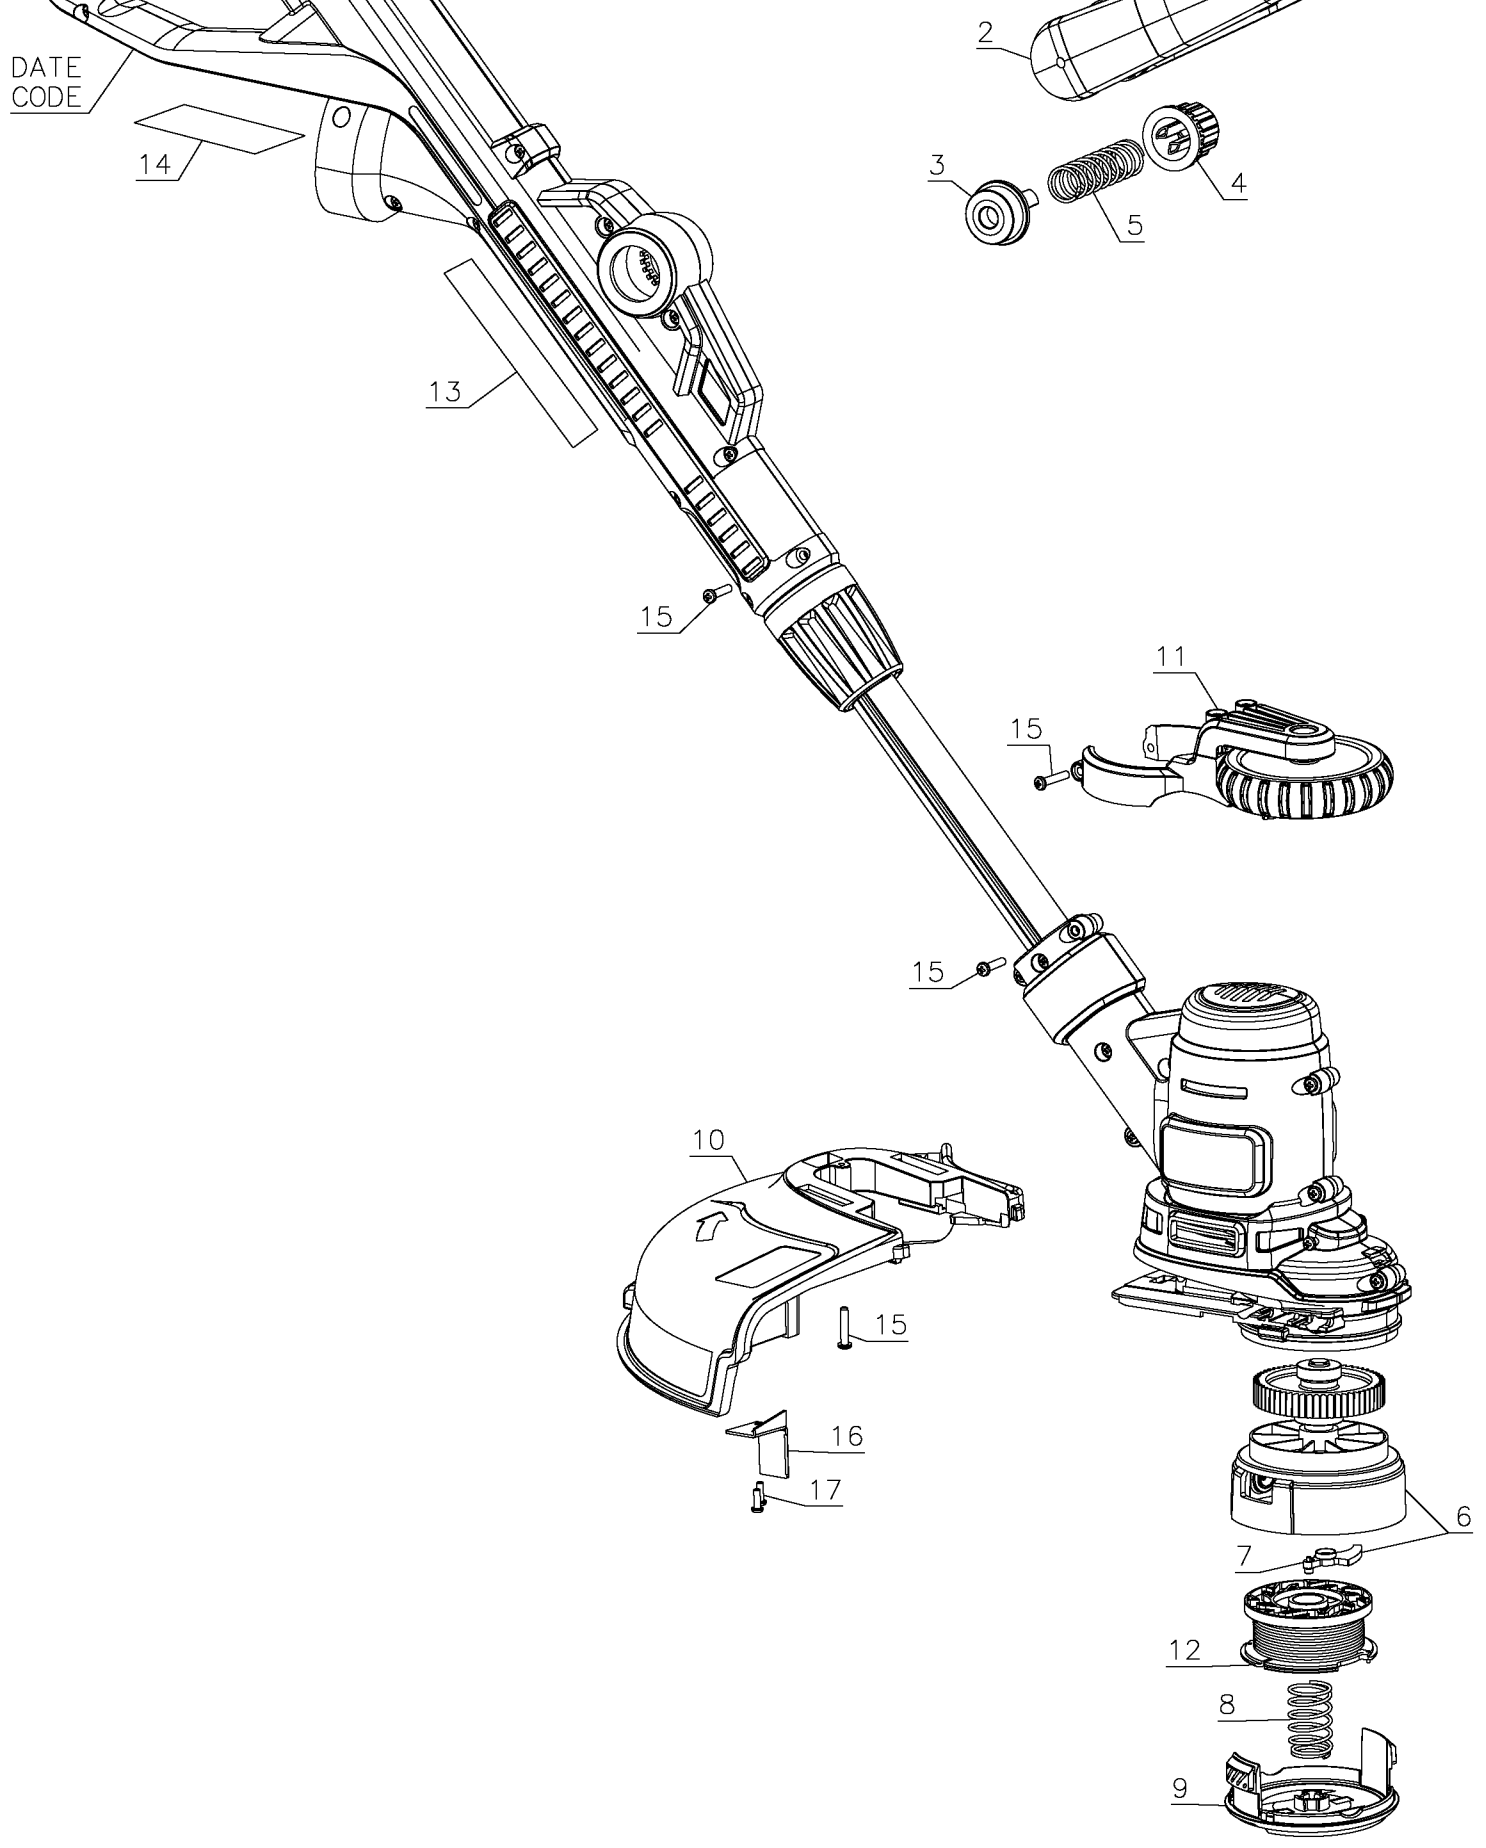

DATE
CODE

Parts List for MTE912-B2 Type 1

Item Number	Part Number	Description	Qty Required
2	90599372N	AUXILIARY HANDLE	1
3	90556608	BUTTON	1
4	90554396-01N	BUTTON	1
5	90559866	SPRING	1
6	90563049	GEAR & SPINDLE	1
7	90567076	LEVER ASSY.	1
8	90566944	SPRING	1
9	385022-03N	COVER	1
10	90601673N	GUARD ASSEMBLY	1
11	90611353	GUIDE WHEEL	1
12	90626046	SPOOL & LINE	1
14	N743401	WARNING LABEL	1
15	747329	SCREW	28
16	90559116	BLADE	1
17	681914-00	SCREW	2
856	CM100	CITY MOWER	1