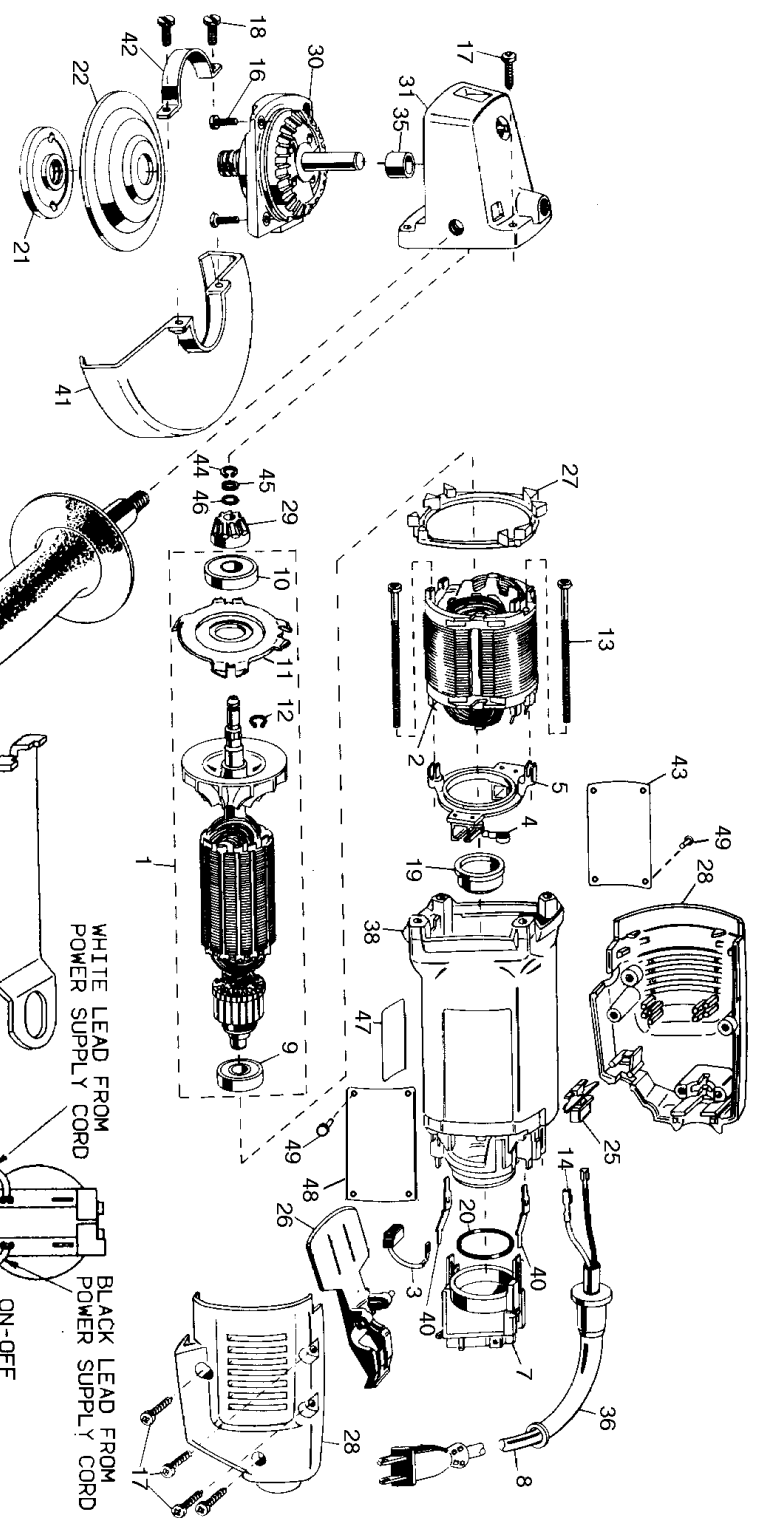

846

800
801

58

37

WHITE LEAD FROM
POWER SUPPLY CORD

BLACK LEAD FROM
POWER SUPPLY CORD

ON-OFF
SWITCH

WIRING DIAGRAM

Parts List for MTE40 Type 101

Item Number	Part Number	Description	Qty Required
1	5140071-54	ARMATURE&FIELD	1
2	5140071-54	ARMATURE&FIELD	1
3	445861-25	BRUSH	2
4	445860-00	SPRING,BRUSH	2
5	449899-05	RING,BRUSH	1
7	5140110-67	SWITCH KIT	1
8	330072-98	CORD/8FT/18-2SJ	1
9	330003-04	BEARING,BALL	1
10	330003-08	BEARING,BALL	1
11	150057-00	RETAINER,BRG.	1
12	444793-00	RING, RETAINING	1
13	445880-00	SCREW	2
14	464228-00	TERMINAL	2
16	146929-00	SCREW,TRI-ROUND	4
17	330019-13	SCREW,M4X19	8
18	99284-08	SCREW	2
19	445217-02	SLEEVE	1
20	700248-00	O RING	1
21	149480-00	NUT,CLAMP	1
22	448156-01	FLANGE	1
23	149645-00	WRENCH,BOX	1
25	447847-00	LOCK BUTTON	1
26	150428-00SV	PADDLE	1
27	445876-00	BAFFLE, FAN	1
28	000000-00	No Longer Available	1
29	152487-01	PINION	1
30	5140001-91	SPINDLE & GEAR	1

Parts List for MTE40 Type 101

Item Number	Part Number	Description	Qty Required
31	150323-00SV	CASE-GEAR	1
35	036826-00	SLEEVE BEARING	1
36	330005-01	PROTECTOR,CORD	1
37	149142-00	HANDLE,SIDE	1
38	000000-00	No Longer Available	1
40	445882-00	CONTACT STRIP	2
41	450733-00	GUARD	1
42	146954-00	CLAMP,GUARD	1
43	000000-00	No Longer Available	1
44	38751-00	RING	1
45	449559-00	WASHER	1
46	50050-00	RING	1
47	000000-00	No Longer Available	1
48	000000-00	No Longer Available	1
49	000000-00	No Longer Available	8
55	51816-01	FLANGE	1
56	68254-02	NUT,DISC	1
58	150794-03	ACCY. BAG	1
800	761995-01	GREASE, 6 OZ.	1
801	283484-01	GREASE,32 OZ.	1