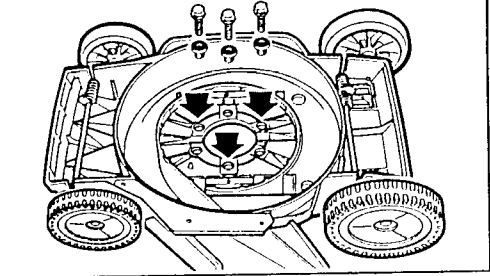

**MOTOR MOUNT (Bottom View):** Items 35, 36 assembled in 3 locations indicated.

## Parts List for MM600 Type 2

Item Number	Part Number	Description	Qty Required
1	242065-02	HANDLE	1
2	90566348	HANDLE GRIP	2
3	242756-02SV	SWITCH HSG/COV	1
5	330019-13	SCREW,M4X19	13
6	90508746	SWITCH LEVER	1
7	681064-01	SWITCH,P.BUTTON	1
11	000000-00	No Longer Available	1
12	241948-00	BOLT,EYE 1/4-28	2
13	241530-01	SHROUD	1
15	241524-00	FLAP	2
16	000000-00	No Longer Available	1
17	000000-00	No Longer Available	2
20	000000-00	No Longer Available	1
21	241125-00	FAN	1
22	062443-02	CLAMP	1
23	099292-18	SCREW	1
24	038738-00	NUT	1
25	681269-00	SPRING	1
26	000000-00	No Longer Available	1
27	000000-00	No Longer Available	1
28	242267-04	CORD,MOTOR	1
29	241979-00	PIN	1
30	242068-00	BLADE,MULCHING	1
31	680812-00	SPACER,BLADE	1
32	241381-01	INSULATOR,BLADE	1
33	90561895	HEX NUT	1
34	092715-00	SPACER	1