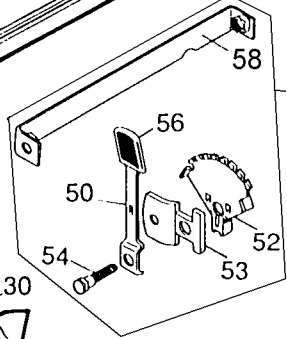

**MOTOR MOUNT (Bottom View):** Items 35, 36 assembled in 3 locations indicated.

### Parts List for MM525 Type 3

Item Number	Part Number	Description	Qty Required
1	242065-02	HANDLE	1
3	000000-00	No Longer Available	1
5	330019-13	SCREW,M4X19	13
6	90508746	SWITCH LEVER	1
7	681064-01	SWITCH,P.BUTTON	1
11	000000-00	No Longer Available	1
12	241948-00	BOLT,EYE 1/4-28	1
13	241579-01	SHROUD	1
15	241524-00	FLAP	1
16	000000-00	No Longer Available	1
17	000000-00	No Longer Available	2
18	000000-00	No Longer Available	1
19	000000-00	No Longer Available	1
20	000000-00	No Longer Available	1
21	241125-00	FAN	1
22	062443-02	CLAMP	1
23	99292-16	SCREW	1
24	038738-00	NUT	1
25	681269-00	SPRING	1
26	000000-00	No Longer Available	1
27	000000-00	No Longer Available	1
28	000000-00	No Longer Available	1
29	241979-00	PIN	1
30	242068-00	BLADE,MULCHING	1
31	680812-00	SPACER,BLADE	1
32	241381-01	INSULATOR,BLADE	1
33	90561895	HEX NUT	1

### Parts List for MM525 Type 3

Item Number	Part Number	Description	Qty Required
34	092715-00	SPACER	1
35	241594-02	SPACER	3
36	243679-00	SCREW	3
37	241590-07	STAMPING,LOWER	1
38	242254-01	INSULATOR	1
39	070055-00	BALL BEARING	1
41	242271-00	HEATSINK	2
42	242243-00	SCREW	2
43	099361-10	WASHER	6
44	32699-00	NUT	2
45	242253-01	CAP,BRUSH	2
46	242735-00	CAP,END	1
47	242207-00	SPRING,BRUSH	2
48	070162-00	TERMINAL	2
49	242274-00	INSERT,BRUSH	2
50	241201-00	LEVER	4
51	000000-00	No Longer Available	1
52	242582-00	PLATE,INDEX	4
53	241205-02	SUPPORT ARM	4
54	242580-00	BOLT,SHOULDER	4
55	239478-05	BOLT, AXLE	4
56	239539-02	TIP, LEVER	4
57	242404-06	WHEEL	4
58	242579-00	STRAP,CONN.	2
63	72256-03	RECTIFIER	1
65	242028-08	ARMATURE	1
66	137203-00	RING, RETAINING	1