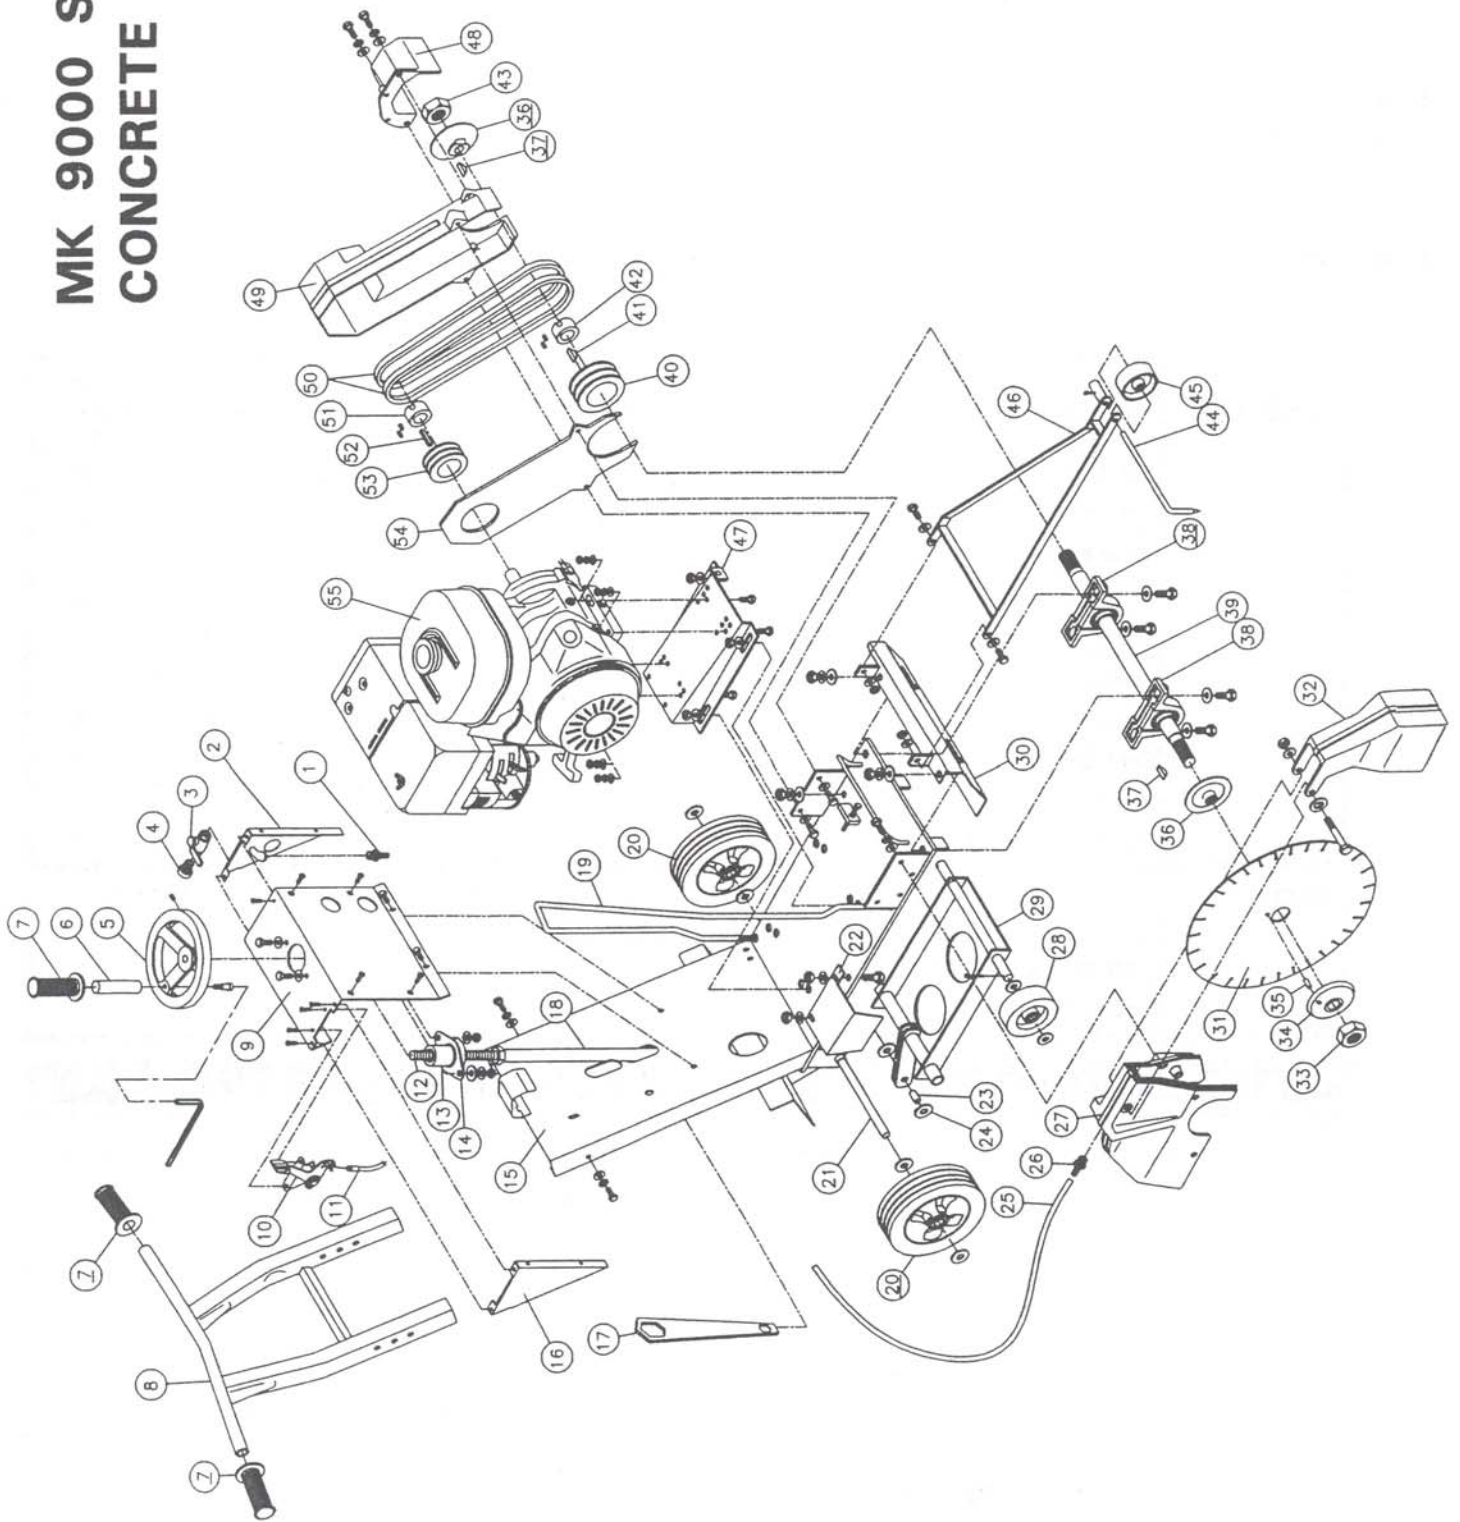

MK 9000 SERIES CONCRETE SAW

MK-9000 Series Parts List

rev:1/99

Model	Part #	Engine
MK-9816H	150825	8hp Honda
MK-9136H	150826	13HP Honda
MK-9816W	150654	7-1/2hp Wisconsin Robin
MK-9116W	150656	11hp Wisconsin Robin
MK-9916VG	152575	9hp B&S Vanguard
MK-9146VG	152572	14hp B&S Vanguard
MK-9516E1	150936	5hp 220v/60hz 1ph
MK-9516E3	150934	5hp 220v/60hz 3ph

Item	Description	Qty	Part #
1	Fitting, Brass, 1/2 MNPT X 3/8 BARB	1	153653
2	Cover, Control Panel, Left Hand	1	154386
3	Valve, Shut-off, 1/2 FNPT X 1/2 FNPT	1	150843
4	Fitting, Brass, 1/2 MNPT X Garden Hose Swivel	1	151322
5	Wheel, Depth Control	1	153646
6	Handle, Depth Control Wheel	1	156236
7	Handgrip	3	150842
8	Handlebar	1	150841
9	Panel, Control	1	154385
-	Assembly, Throttle Head (10-11)	1	153885
10	Head, Throttle	1	155406
11	Cable, Throttle	1	154156
12	Screw, Depth Control	1	150840
13	Spacer, Depth Control Wheel	1	153913
14	Bearing, Flange, 3/4 ID	1	150836
-	Assembly, Frame	1	153513
15	Frame	1	150734
16	Cover, Control Panel, Right Hand	1	151319
17	Wrench	1	137976
18	Tube, Depth Control	1	151301
19	Bail, Lifting	1	151788
20	Wheel, Rear, 8 X 2 1/4	2	150832
21	Axle, Rear	1	150831
22	Guard, Splash	1	150846
23	Pin, Linkage	1	150894
24	Ring, E-Style Retaining, 1/2	2	153644
25	Hose, 3/8 ID Vinyl	2'	150845
26	Fitting, Brass, 1/8 MNPT X 3/8 BARB	1	152501
27	Guard, 16" Rear Blade	1	151345
28	Wheel, Front, 4 X 1 1/2	2	150830
29	Truck	1	150829
30	Plate, Blade Shaft Protector	1	153661
31	Blade, Diamond	0	reference