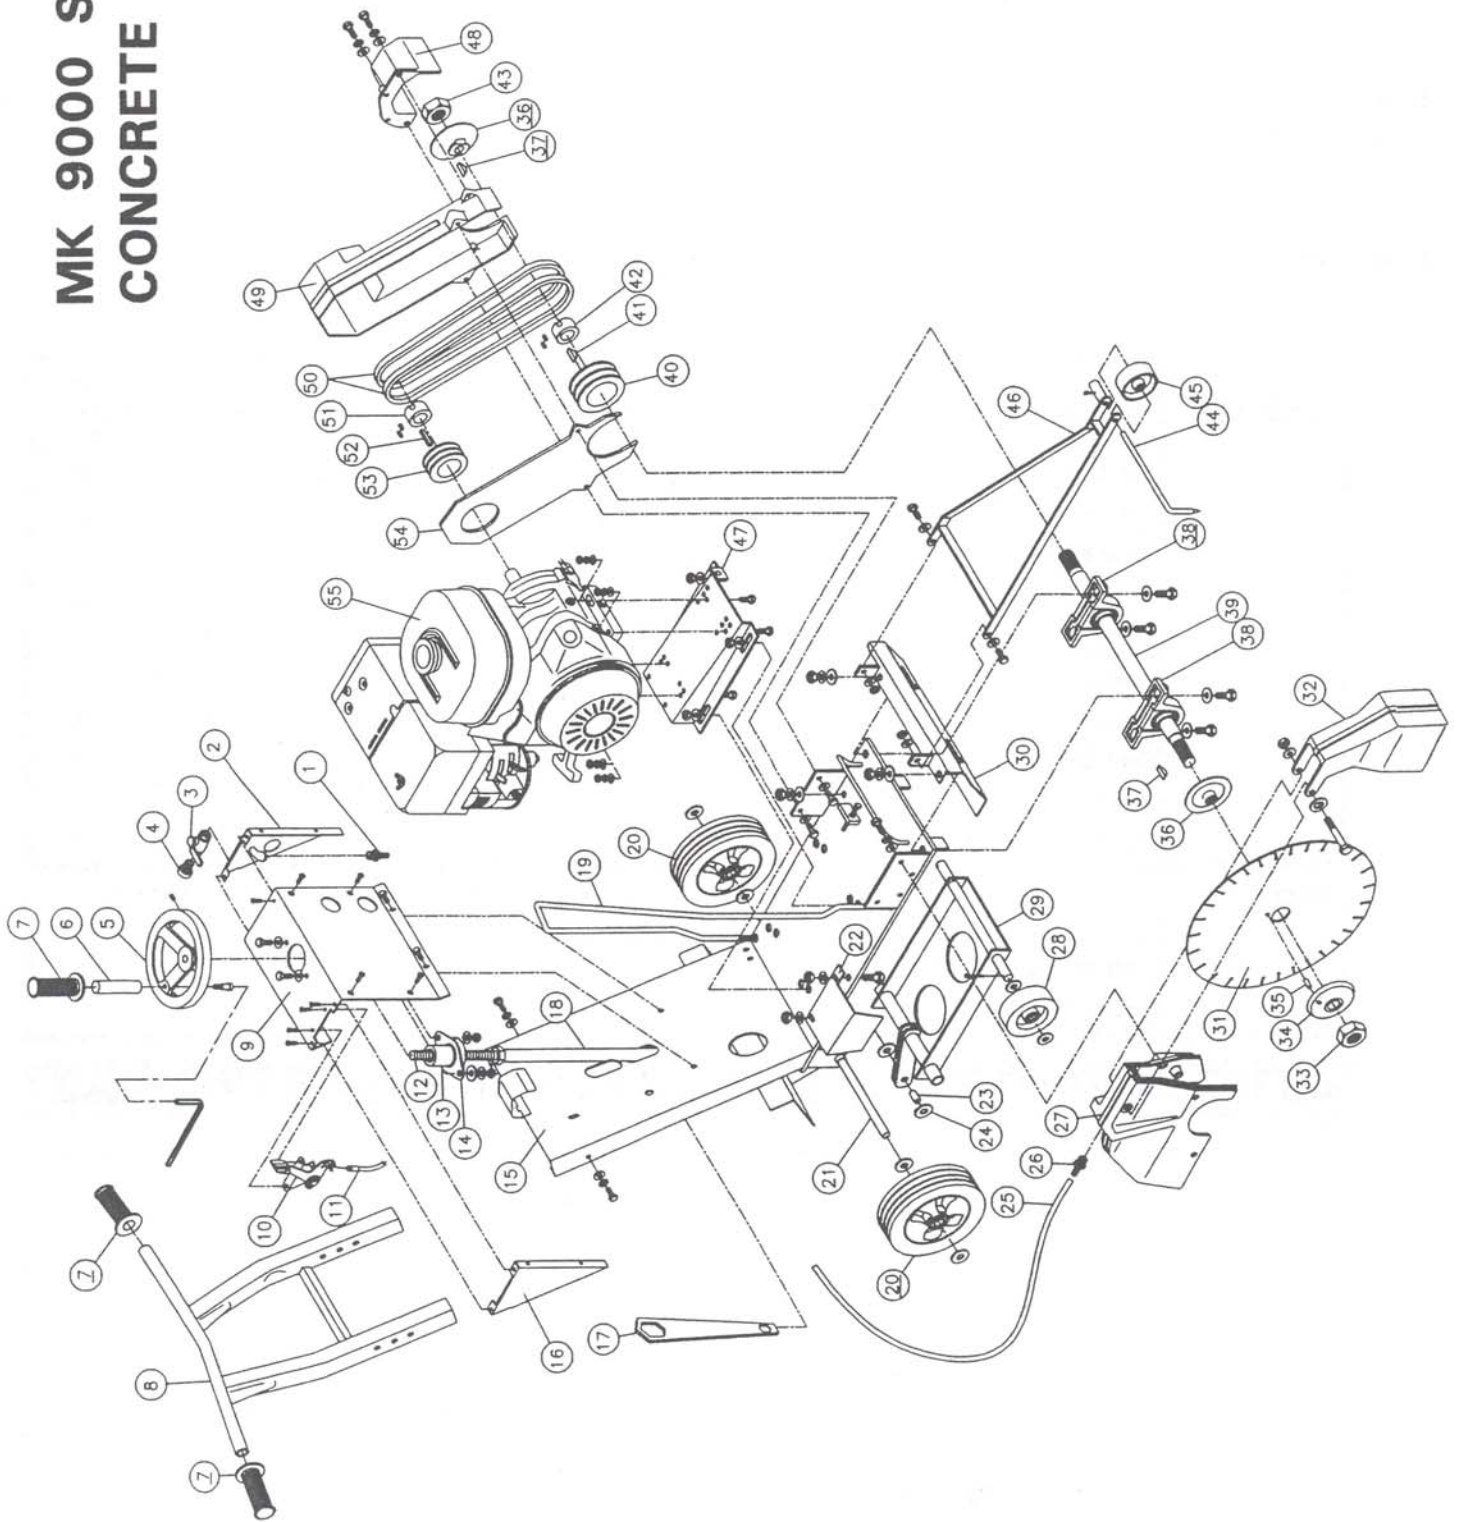

# MK-9000 Series Parts List

rev:1/99

Model	Part #	Engine
MK-9816H	150825	8hp Honda
MK-9136H	150826	13HP Honda
MK-9816W	150654	7-1/2hp Wisconsin Robin
MK-9116W	150656	11hp Wisconsin Robin
MK-9916VG	152575	9hp B&S Vanguard
MK-9146VG	152572	14hp B&S Vanguard
MK-9516E1	150936	5hp 220v/60hz 1ph
MK-9516E3	150934	5hp 220v/60hz 3ph

Item	Description	Qty	Part #
1	Fitting, Brass, 1/2 MNPT X 3/8 BARB	1	153653
2	Cover, Control Panel, Left Hand	1	154386
3	Valve, Shut-off, 1/2 FNPT X 1/2 FNPT	1	150843
4	Fitting, Brass, 1/2 MNPT X Garden Hose Swivel	1	151322
5	Wheel, Depth Control	1	153646
6	Handle, Depth Control Wheel	1	156236
7	Handgrip	3	150842
8	Handlebar	1	150841
9	Panel, Control	1	154385
-	Assembly, Throttle Head (10-11)	1	153885
10	Head, Throttle	1	155406
11	Cable, Throttle	1	154156
12	Screw, Depth Control	1	150840
13	Spacer, Depth Control Wheel	1	153913
14	Bearing, Flange, 3/4 ID	1	150836
-	Assembly, Frame	1	153513
15	Frame	1	150734
16	Cover, Control Panel, Right Hand	1	151319
17	Wrench	1	137976
18	Tube, Depth Control	1	151301
19	Bail, Lifting	1	151788
20	Wheel, Rear, 8 X 2 1/4	2	150832
21	Axle, Rear	1	150831
22	Guard, Splash	1	150846
23	Pin, Linkage	1	150894
24	Ring, E-Style Retaining, 1/2	2	153644
25	Hose, 3/8 ID Vinyl	2'	150845
26	Fitting, Brass, 1/8 MNPT X 3/8 BARB	1	152501
27	Guard, 16" Rear Blade	1	151345
28	Wheel, Front, 4 X 1 1/2	2	150830
29	Truck	1	150829
30	Plate, Blade Shaft Protector	1	153661
31	Blade, Diamond	0	reference