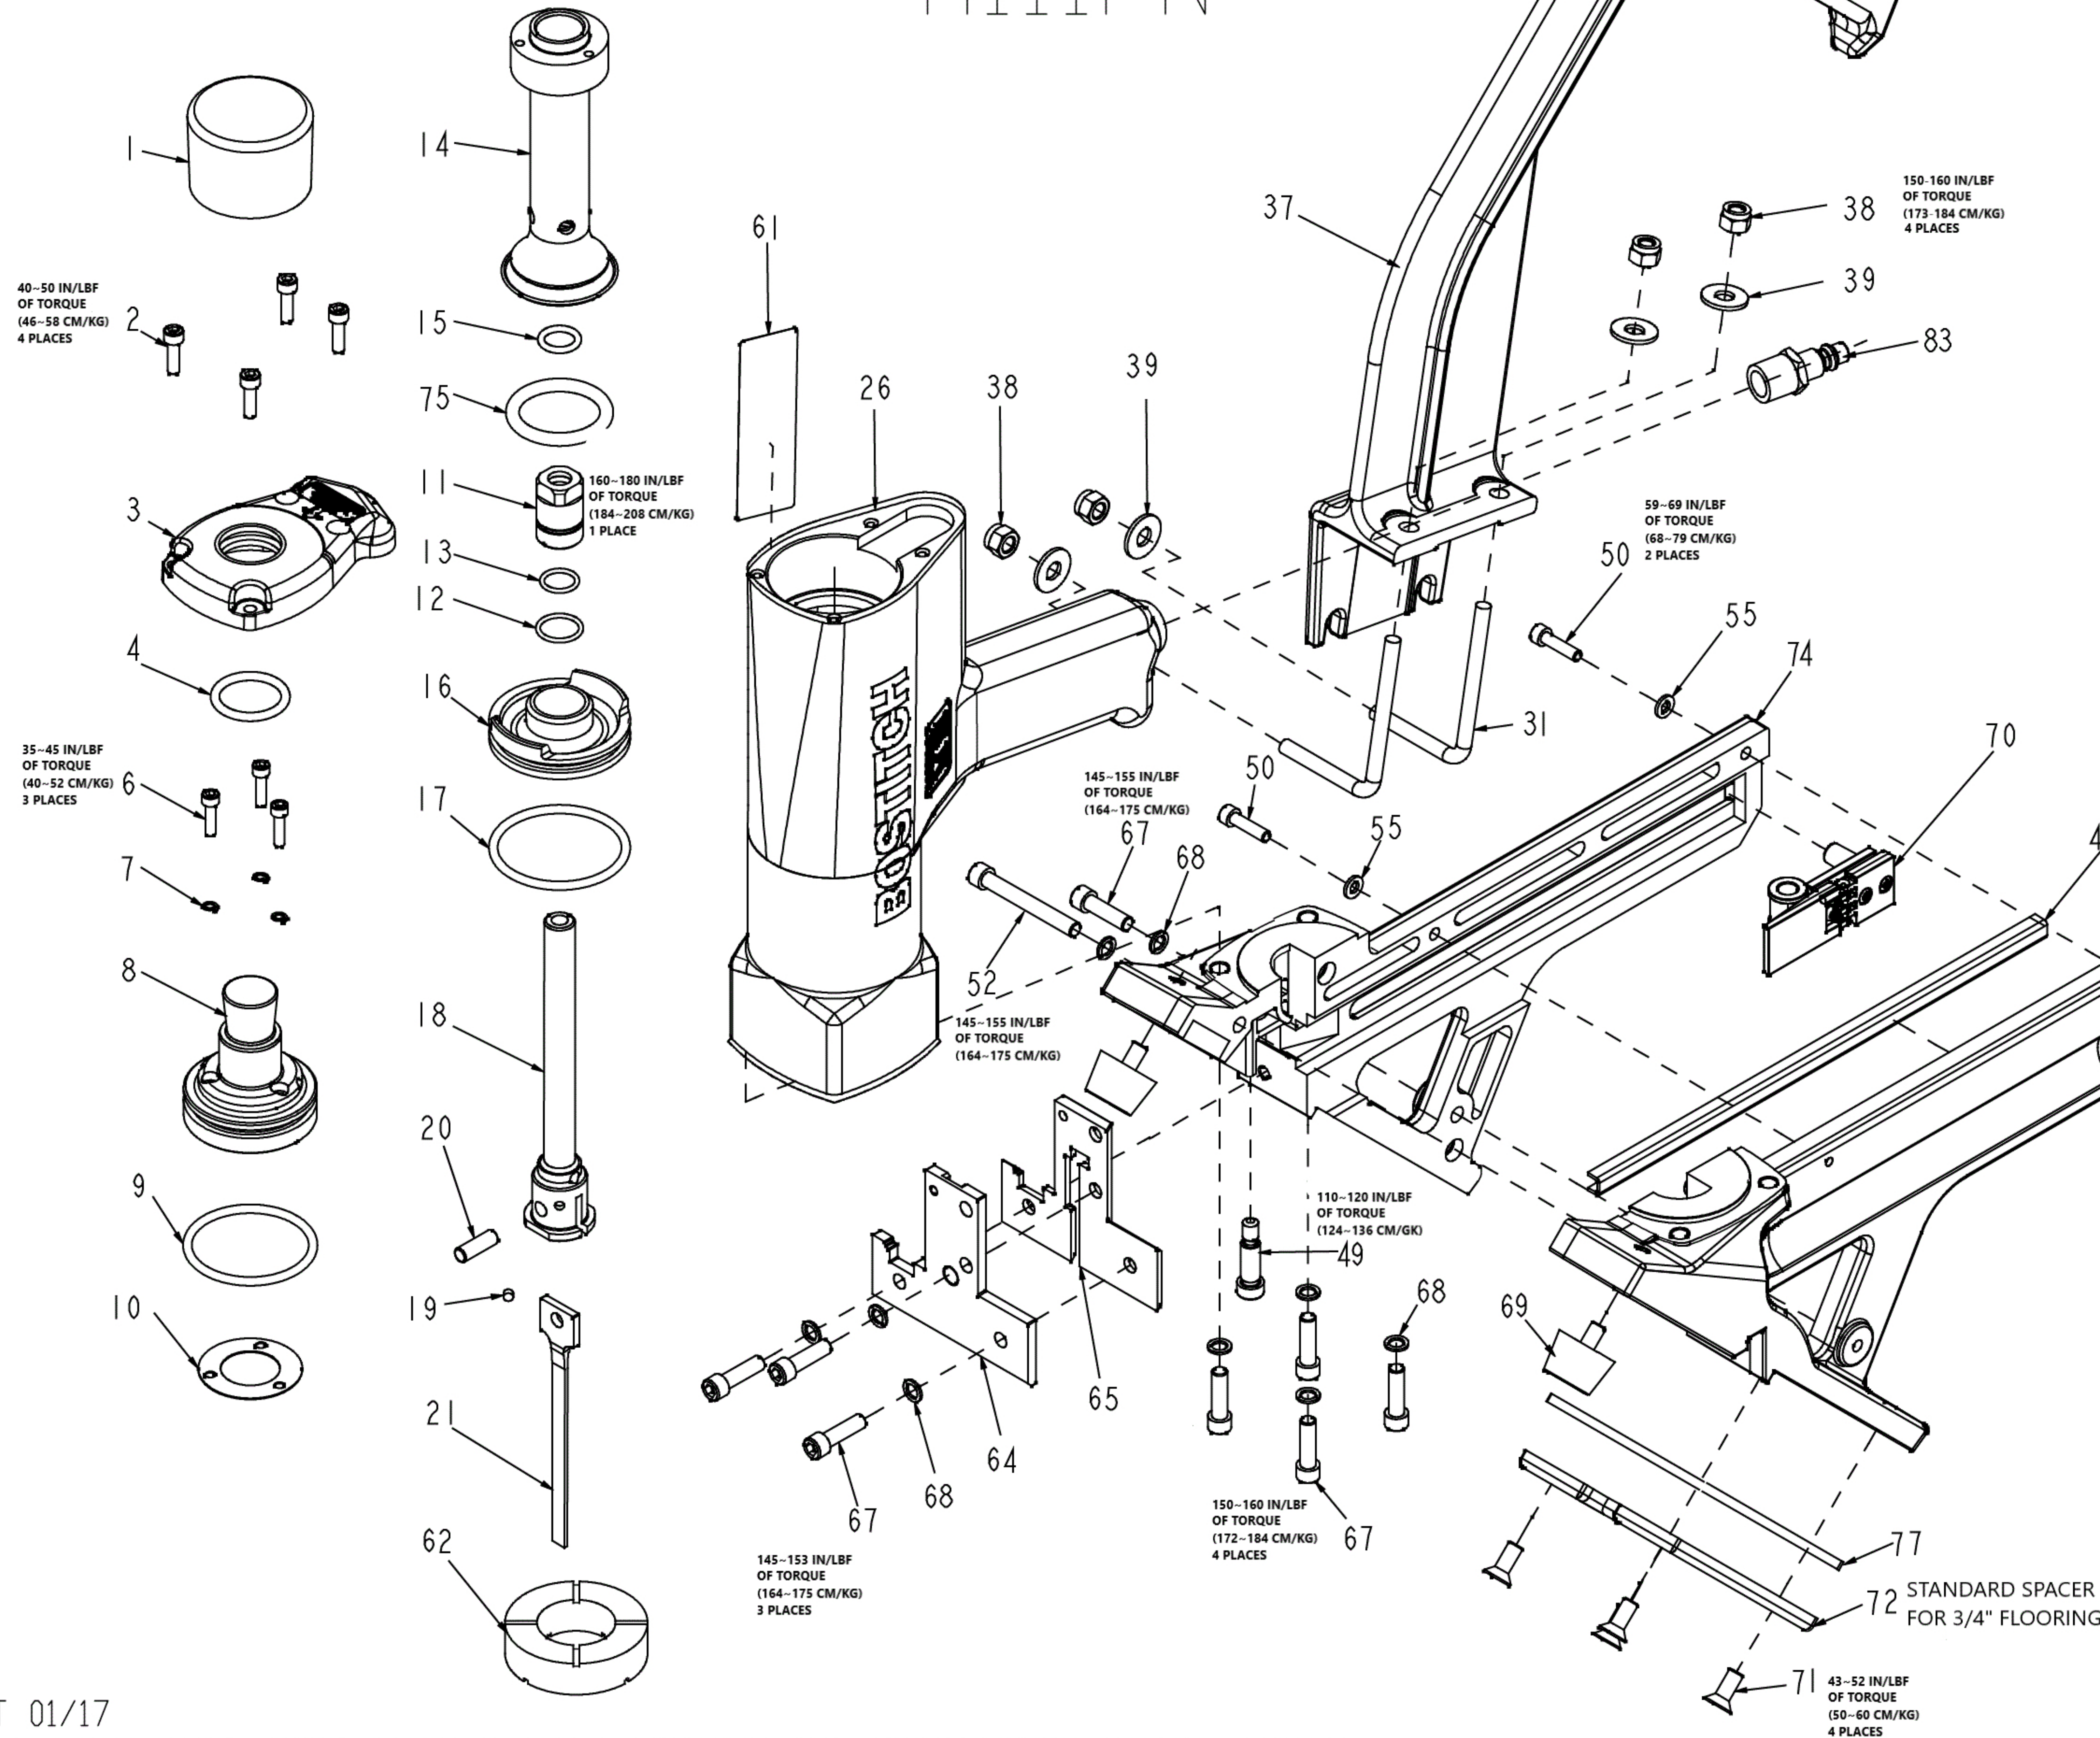

MIIIFN

81**
SPACER FOR 1/2" FLOORING

82**
SPACER FOR 5/8" FLOORING

FOR ITEMS 78-79
Mallet & Rubber End Cap
See Accessories

FOR ITEM 76
Pre-Finished, flooring Kit
See Accessories

FOR ITEM 80
Hardware, MIIIFN
Includes:
180326 Shoe, 1/2 IN
180337 Shoe, 5/8 IN
31, 38, 39