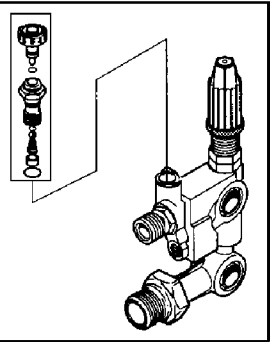

AR-2715 O-Ring Kit

PK16859 - XTV3G22D - AR REPAIR KITS

AR-1860 Oil Seal Kit

NOTE: Use seal kit P587 for the XTV210

AR-1864 Valve Kit

AR-1866 Water Seal Kits

AR-2628 Piston Kit

Parts List for MH6600H Type 0

Item Number	Part Number	Description	Qty Required
1	AR-1322730	SCREW	1
7	AR-1260160	VALVE CAP	1
8	AR-960160	O-RING	1
13	AR-1260151	GUIDE PISTON	1
19	AR-1260790	CIRCLIP	1
23	AR-880130	CAP OIL	1
31	000000-00	No Longer Available	1
32	000000-00	No Longer Available	1
38	AR-740290	O-RING	1
39	AR-880530	PLUG	1
40	000000-00	No Longer Available	1
68	AR-1321190	BEARING	1
75	000000-00	No Longer Available	1
77	000000-00	No Longer Available	1
78	AR-1200430	SCREW	1
84	AR-1321080	RING SNAP	1
85	AR-1381550	WASHER	1
89	AR-650530	WASHER	1
90	000000-00	No Longer Available	1
91	000000-00	No Longer Available	1
92	000000-00	No Longer Available	1
93	AR-2683	KIT ADAPTER PLATE	1
94	AR-1266740	CAP	1
95	AR-1864	KIT VALVE	1
96	AR-2628	KIT PLUNGER	1
97	AR-1860	KIT OIL SEAL	1
98	AR-1866	KIT WATER SEAL	1