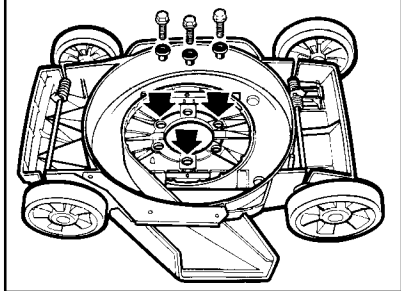

MOTOR MOUNT (Bottom View): Items 28, 29 assembled in 3 locations indicated.

Parts List for M400 Type 1

Item Number	Part Number	Description	Qty Required
1	242065-02	HANDLE	1
2	90566348	HANDLE GRIP	2
3	000000-00	No Longer Available	1
4	000000-00	No Longer Available	1
5	330019-13	SCREW,M4X19	14
6	90508746	SWITCH LEVER	1
7	681064-01	SWITCH,P.BUTTON	1
8	000000-00	No Longer Available	1
9	241948-00	BOLT,EYE 1/4-28	1
10	241530-01	SHROUD	1
11	000000-00	No Longer Available	1
12	241524-00	FLAP	2
13	000000-00	No Longer Available	1
14	000000-00	No Longer Available	2
15	241125-00	FAN	1
16	062443-02	CLAMP	1
17	99292-16	SCREW	1
18	038738-00	NUT	1
19	681269-00	SPRING	1
20	000000-00	No Longer Available	1
21	000000-00	No Longer Available	1
22	241979-00	PIN	1
23	242059-00	BLADE	1
24	5140016-81	O-RING	1
24	680812-00	SPACER,BLADE	1
25	241381-01	INSULATOR,BLADE	1
26	90561895	HEX NUT	1

Parts List for M400 Type 1

Item Number	Part Number	Description	Qty Required
27	092715-00	SPACER	1
28	241594-02	SPACER	6
30	241590-07	STAMPING,LOWER	1
31	000000-00	No Longer Available	1
32	070055-00	BALL BEARING	1
33	000000-00	No Longer Available	1
34	000000-00	No Longer Available	2
35	681298-00	SCREW	2
36	099361-10	WASHER	6
37	32699-00	NUT	2
38	240808-01	CAP,BRUSH	2
39	680476-07	CAP,END	1
40	242207-00	SPRING,BRUSH	2
41	070162-00	TERMINAL	2
42	242274-00	INSERT,BRUSH	2
43	000000-00	No Longer Available	1
44	242404-01	WHEEL	4
45	241658-02	RING,PUSH	2
46	000000-00	No Longer Available	1
47	241536-00	CLIP,AXLE	4
48	000000-00	No Longer Available	2
49	000000-00	No Longer Available	2
50	000000-00	No Longer Available	1
51	241926-01	AXLE	1
52	242127-07	HANDLE,RELEASE	1
53	241656-00	SPRING	1
54	000000-00	No Longer Available	1