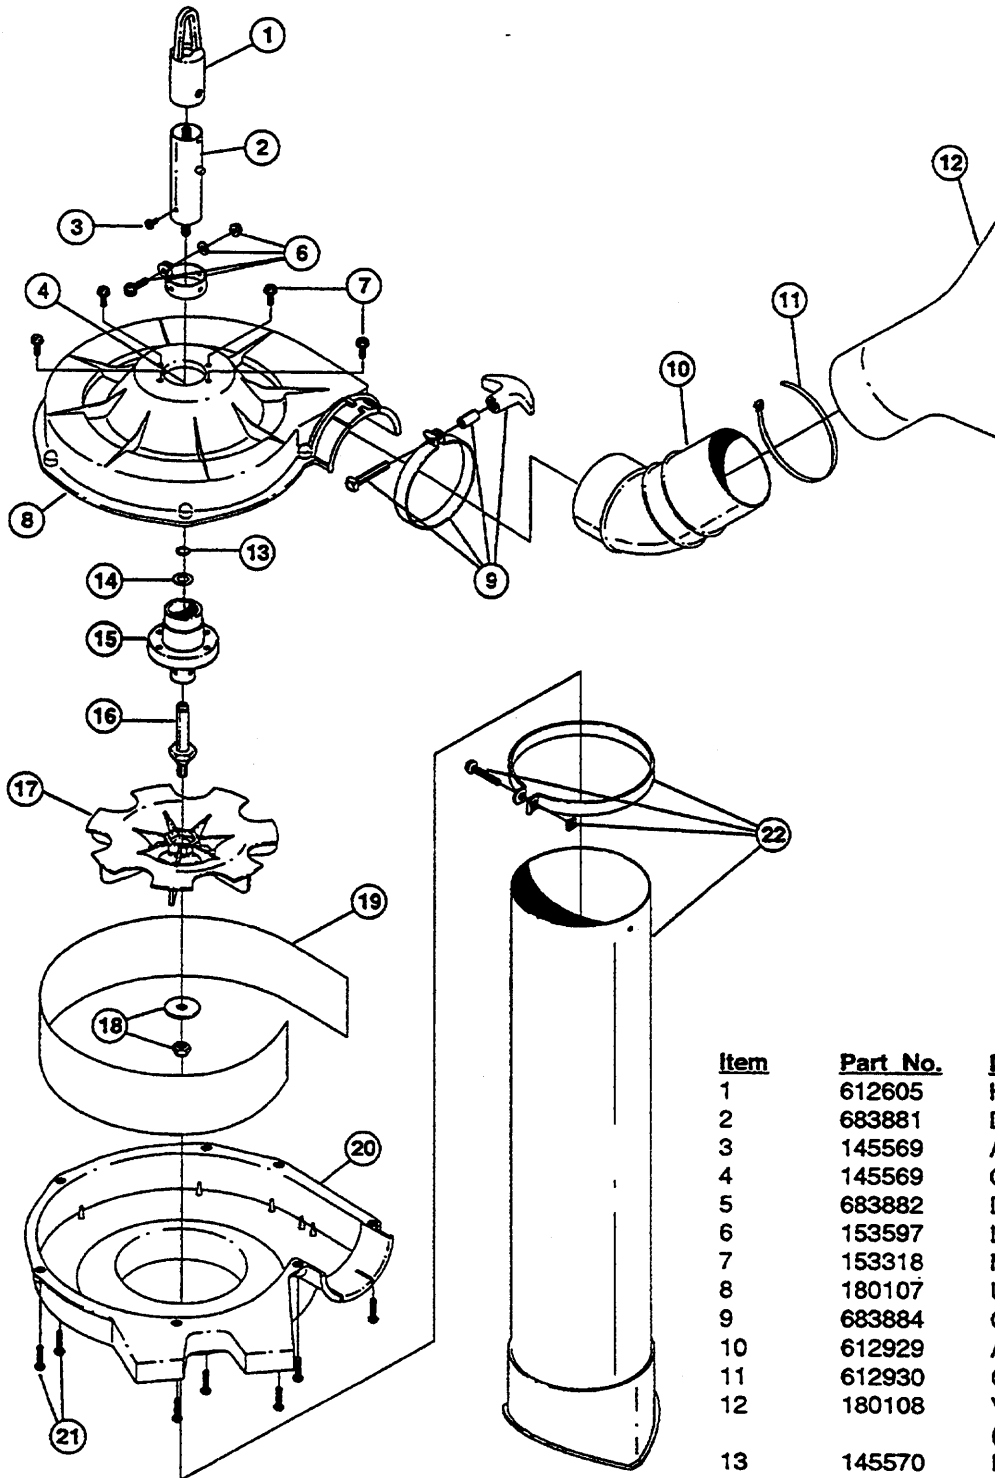

# VACUUM PARTS - MODEL LV720r

<u>Item</u>	<u>Part No.</u>	<u>Description</u>
1	612605	Hanger
2	683881	Drive Housing Assembly
3	145569	Anti-Rotation Screw
4	145569	Oil Hole Screw
5	683882	Drive Shaft Assembly
6	153597	Lower Clamp Assembly
7	153318	Mounting Screw Assembly
8	180107	Upper Housing Assembly
9	683884	Clamp Assembly
10	612929	Adapter
11	612930	Clamp
12	180108	Vacuum Bag Assembly (includes 10 and 11)
13	145570	Retaining Ring
14	145567	Washer
15	683886	Housing and Bushing Assembly
16	612931	Impeller Shaft
17	612932	Impeller
18	683887	Nut and Washer Assembly
19	612933	Shield
20	180109	Lower Housing
21	683662	Mounting Screw Assembly
22	180110	Vacuum Tube Assembly