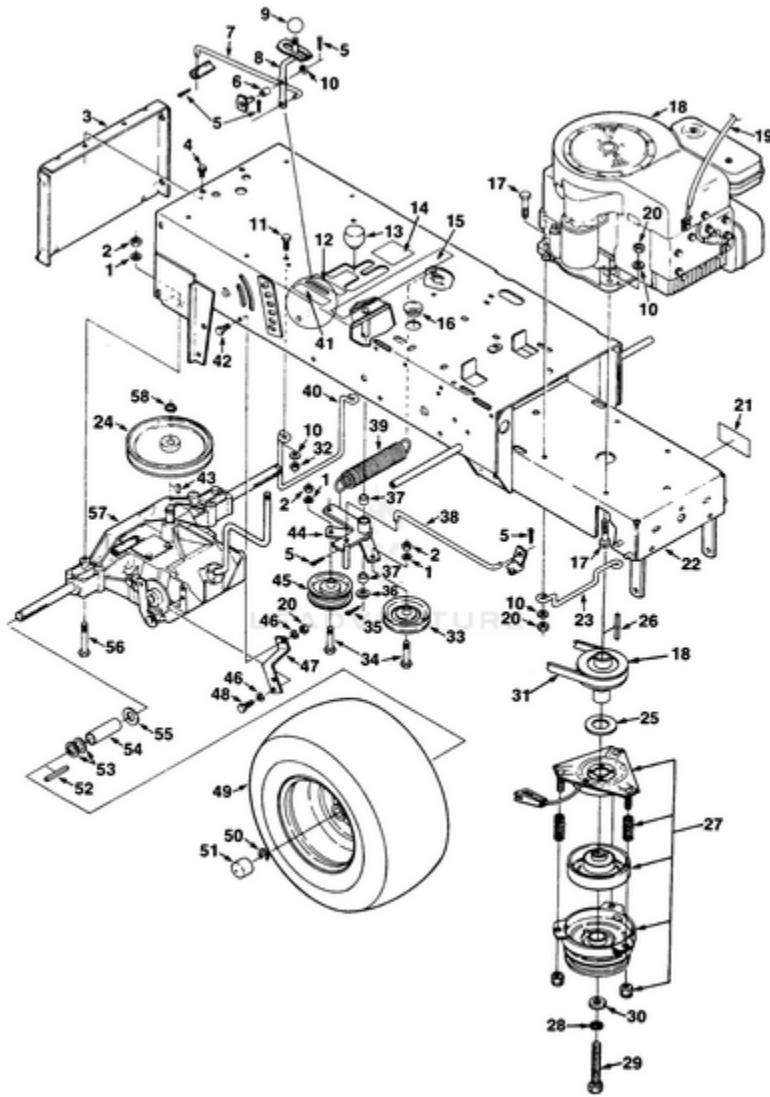

LTX8 Tractor UT-33004-C - Frame Transaxle And Engine

Rendered by LeadVenture, Inc.

Ref #	Part #	Description	Qty	Context Note
1	JA446142	WASHER- 3/8 lock	6	
2	JA 443110	NUT- 3/8-16 hex	6	
3	JA392590	BRACKET- Hitch	1	
4	JA408865	BOLT- 1/4-20 x 9/16	6	
5	JA460014	PIN - Cotter 3/32 x 3/4	4	
6	JA376077	SPACER- Lever	1	
7	JA339611	ROD- Hi-lo sect.	1	
8	JA339593	LEVER- Hi-lo	1	
9	JA315209	KNOB	1	
10	JA453009	WASHER- Flat 5/16	A/ R	
11	JA400186	SCREW- 5/16-18 x 7/8 hex hd. cap	2	
12	JA990590	DECAL- Second & Reverse	1	
13	JA376078	KNOB- Shift lever	1	
14	JA990600	DECAL- First & Third	1	
15	JA990260	DECAL- Warning	1	
16	JA376066	BUSHING- Snap	1	
17	JA 400194	SCREW- 5/16-18 x 1 3/4 hex hd. cap	4	
18	JA991071	PULLEY- Drive	1	
19	JA991910	CABLE- Retaining	1	
20	JA443106	NUT- 5/16-18	5	
21	JA339569	DECAL- Warning	1	
22	JA117790	FRAME ASSY.	1	
23	JA376038	GUIDE- Front belt	1	
24	JA392593	PULLEY- Drive	1	
25	JA570047	WASHER	1	
26	JA325288	KEY	1	
27	JA991059	BRAKE- Electric clutch	1	
28	JA446148	WASHER- Lock 7/16 hvy.	1	
29	JA400384	SCREW- 7/16-20 x 2 3/4 hex hd. cap	1	
30	JA990128	CLUTCH- Retainer	1	
31	JA392594	BELT- Traction drive	1	
32	JA444718	NLA(NO LONGER AVAILABLE)	4	
33	JA339630	IDLER- Inside	1	
34	JA400268	SCREW- 3/8-16 x 1 3/4 hex hd. cap	1	