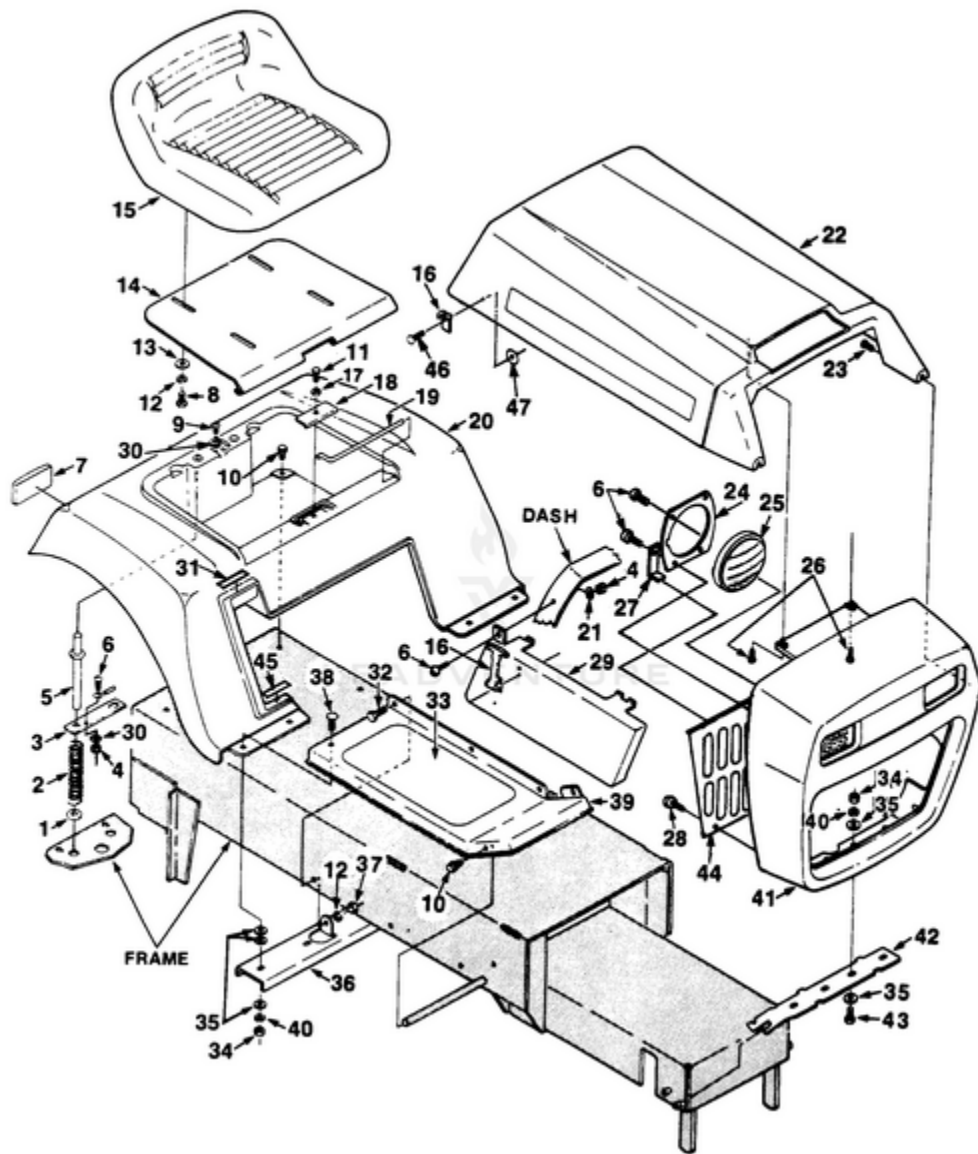

LTX8 Tractor UT-33004-C - Cowlings, Rear Fender And Seat Assembly

Rendered by LeadVenture, Inc.

Ref #	Part #	Description	Qty	Context Note
1	JA376122	WASHER- Insulation	2	
2	JA376118	SPRING- Compression	2	
3	JA376116	CONTACT- Interlock	1	
4	JA444310	NUT- Hex 10-24	5	
5	JA376117	PIN- Seat Support	2	
6	JA403908	SCREW- 10-24 x 3/8	7	
7	JA335757	REFLECTOR- Reflex	2	
8	JA 400182	SCREW- Hex hd. 5/16-18 x 5/8	4	
9	JA409254	SCREW- #10 x 1/2	4	
10	JA375978	BOLT- 1/4-14 x .44	4	
11	JA400108	USE 80052	5	
12	JA446136	WASHER- Lock 5/16	6	
13	JA453009	WASHER- 5/16	4	
14	JA991241	PAN- Seat	1	
15	JA124072	SEAT- Jacobsen	1	
16	JA990290	LATCH	2	
17	JA446130	WASHER- Lock 1/4	1	
18	JA376120	BRACKET- Hitch	1	
19	JA376119	ROD- Hinge	2	
20	JA991191	FENDER	1	
21	JA453002	WASHER	2	
22	JA991321	HOOD	1	
23	JA408406	SCREW- 1/4 x 14 x 1	6	
24	JA339626	RETAINER- Light	2	
25	JA376091	LIGHT- Head	2	
26	JA408404	SCREW- Tap hex 1/4-14 x 3/4	2	
27	JA994470	CLIP	2	
28	JA408405	SCREW- 1/4-14 x 1/2	2	
29	JA993343	PANEL- Side R.H.	1	Incl. #6, 46 & 47
	JA993345	PANEL- Side L.H.	1	
30	JA446118	WASHER- Lock #10	2	
31	JA991014	DECAL- Hi-Lift Pos.	1	
32	JA400188	BOLT- Hex 5/16-18 x 1	2	
33	JA339612	PAD- Footboard	2	
34	JA443102	NUT- Hex 1/4-20	4	
35	JA453023	WASHER- Plain 1/4	4	
36	JA339627	BRACKET- Footboard	1	
37	JA443106	NUT- Hex 5/16-18	2	
38	JA441604	BOLT- 1/4-20 x 1	4	
39	JA991301	FOOTBOARD, R.H.	1	Includes Item #33
	JA991271	FOOTBOARD L.H.	1	Includes item #33