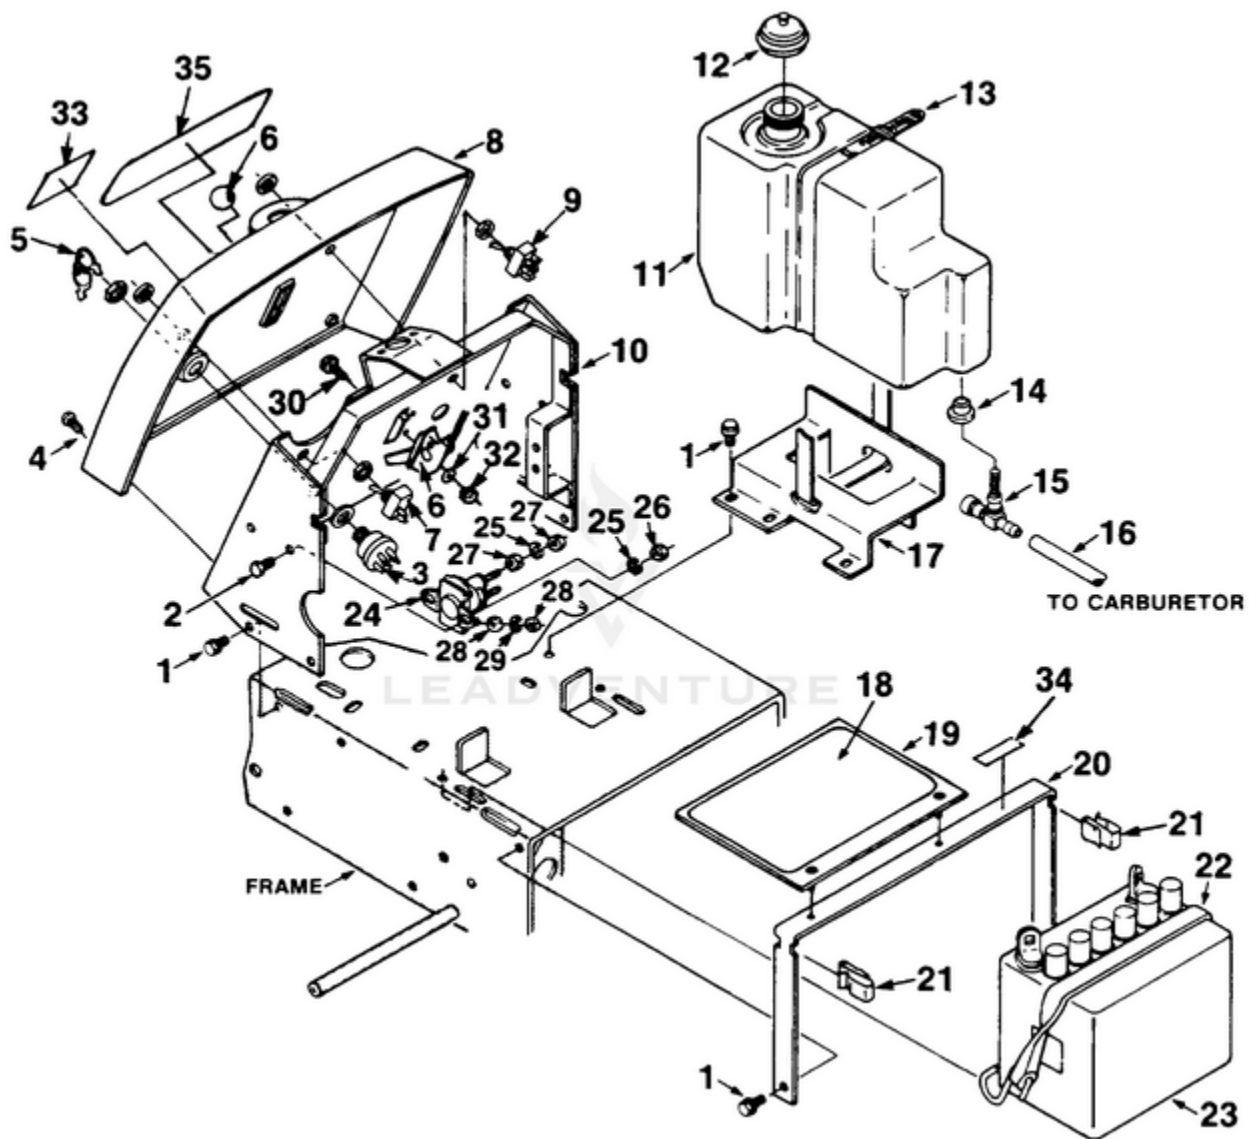

LTX8 Tractor UT-33004-C - Control Panel, Battery And Gas Tank

Rendered by LeadVenture, Inc.

Ref #	Part #	Description	Qty	Context Note
1	JA375978	BOLT- 1/4-14	9	
2	JA400104	SCREW- 1/4-20 x 1/2 hex	2	
3	JA130412	SWITCH- Key	1	
4	JA409036	SCREW- #10 x 3/4	4	
5	JA343060	KEY	2	
6	JA992241	CONTROL	1	
7	JA158992	SWITCH- Headlight	1	
8	JA993102	PANEL- Dash	1	
9	JA990135	SWITCH- PTO	1	
10	JA992178	CONTROL TOWER ASSY.	1	
11	JA397379	TANK- Gas	1	
12	JA376011	CAP- Fuel	1	
13	JA990980	STRAP- Gas tank	1	
14	JA361117	BUSHING	1	
15	JA991072	VALVE- Shut off	1	
16	JA991073	TUBING- Rubber	1	(fuel line)
17	JA339601	SUPPORT	1	
18	JA991470	DECAL- Battery	1	
19	JA376068	COVER- Battery	1	
20	JA339605	BRACKET	1	
21	JA352496	CLIP	2	
22	JA158959	STRAP- Hold down	1	
23	JA376080	BATTERY	1	
24	JA995590	SOLENOID	1	
25	JA446130	WASHER- Lock 1/4	4	
26	JA443102	NUT- Hex 1/4-20	2	
27	JA443802	NUT- 1/4-20	2	
28	JA444306	NUT- Hex 8-32	2	
29	JA446112	WASHER- Lock #8	1	
30	JA403910	SCREW- 10-24 x 1/2	2	
31	JA452002	WASHER- Plain 1/4"	2	
32	JA444782	NUT- Hex Centerlock 10-24	2	
33	JA992224	DECAL- Throttle	1	
34	00305	DECAL- Gasohol	1	
35	JA993043	DECAL- Instruction	1	
	JA473165	SECURE TIES	A/R	