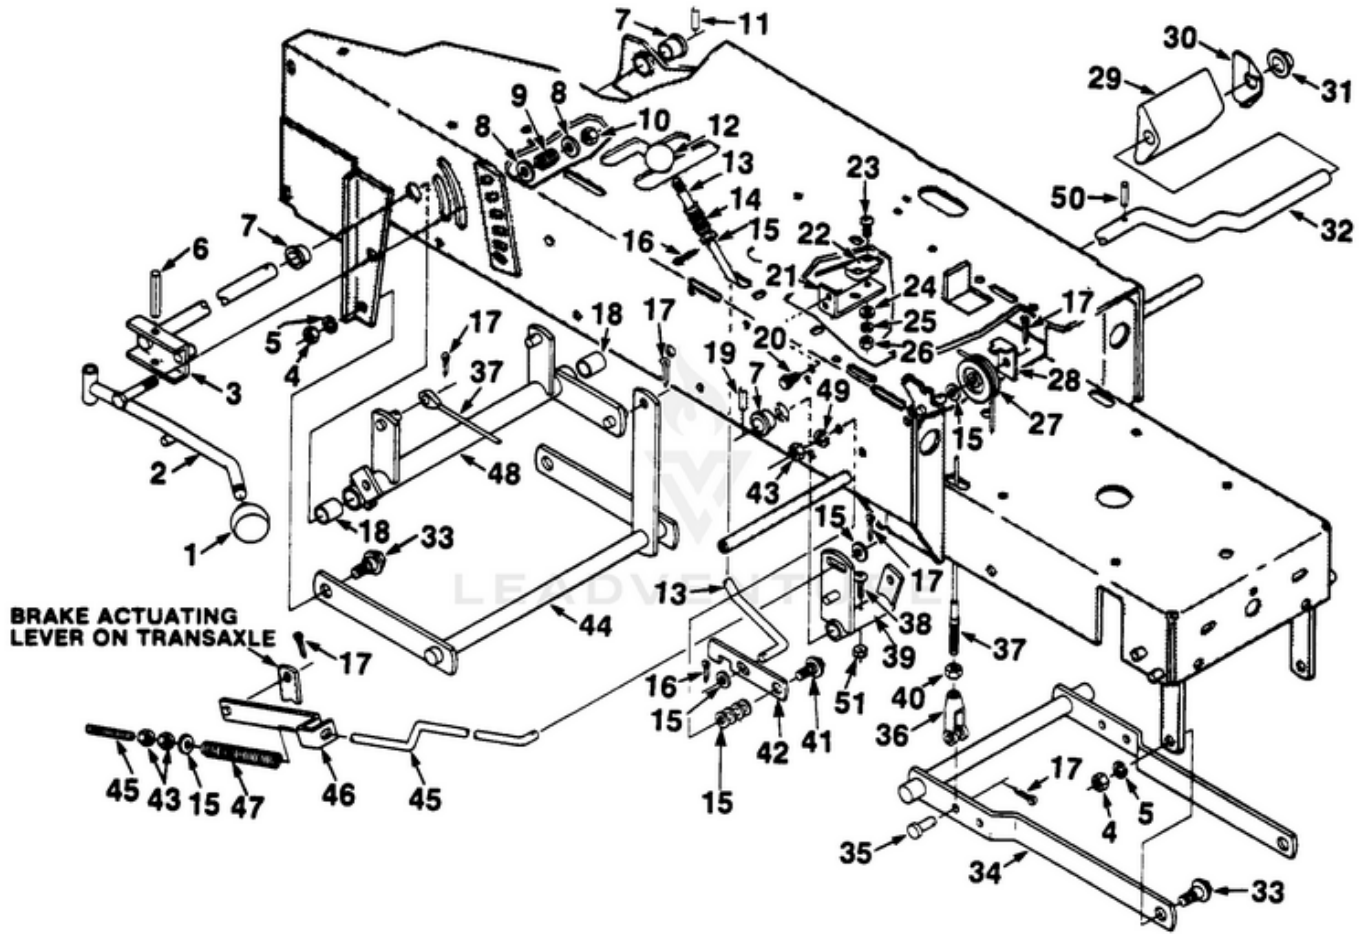

LTX8 Tractor UT-33004-C - Lift, Brake And Clutch Linkage

Rendered by LeadVenture, Inc.

Ref #	Part #	Description	Qty	Context Note
1	JA343497	KNOB- Implement lift handle	1	
2	JA142186	HANDLE- Lift	1	
3	JA181962	LIFT HANDLE BRACKET & ROD ASSY.	1	
4	JA 443110	NUT- Hex 3/8-16	4	
5	JA446142	WASHER- Lock 3/8 hvy.	4	
6	JA461347	PIN- Groove 5/16 x 2 1/4	1	
7	JA351587	BUSHING- Flange	4	
8	JA452006	NLA(NO LONGER AVAILABLE)	2	
9	JA376092	SPRING- Compression	1	
10	JA444718	NLA(NO LONGER AVAILABLE)	1	
11	JA461383	PIN- Spring 3/16 x 1	1	
12	JA315209	KNOB- Parking brake	1	
13	JA376086	ROD- Brake lock	1	
14	JA315344	SPRING- Compression	1	
15	JA453009	WASHER- Flat 5/16	8	
16	JA460026	PIN- Cotter 1/8 x 3/4	2	
17	JA460014	PIN- Cotter 3/32 x 3/4	9	
18	JA309902	BUSHING- Pivot	2	
19	JA461383	PIN- Roll 3/16 x 1	2	
20	JA375978	BOLT- 1/4-14	2	
21	JA376061	BRACKET- Safety switch	1	
22	JA991560	SWITCH- Safety	1	(traction clutch)
23	JA402776	SCREW #4-40 x 1.00 slotted truss head	2	
24	84011	WASHER- Flat 4-40 x 1/4	2	
25	JA446102	WASHER- Lock #4 Reg.	2	
26	JA444302	NUT #4-40 hex	2	
27	JA376073	PULLEY- Lift cable	2	
28	JA376015	RETAINER- Lift cable	2	
29	JA344895	PEDAL- Clutch	1	
30	JA376106	PEDAL- Safety stop clutch	1	
31	JA375810	NUT- 5/8 push on	1	
32	JA339618	ROD- Clutch	1	
33	JA376094	BOLT- Shoulder	4	
34	JA124134	DRAG LINK ASSY.	1	
35	JA461451	PIN- Clevis	2	
36	JA376063	YOKE	2	
37	JA339600	CABLE- Deck lift	2	
38	JA434027	SCREW- 10-24 x 1 3/4	1	
39	JA142200	CLUTCH ROD ACTUATOR ASSY.	1	
40	JA443808	NUT- 5/16-24 hex jam	2	
41	JA375431	BOLT- Idler pivot	1	
42	JA992567	LATCH- Parking brake	1	
43	JA443106	NUT- 5/16-18 hex	3	
44	JA142185	REAR LIFT BAR ASSY.	1	
45	JA376099	ROD- Brake	1