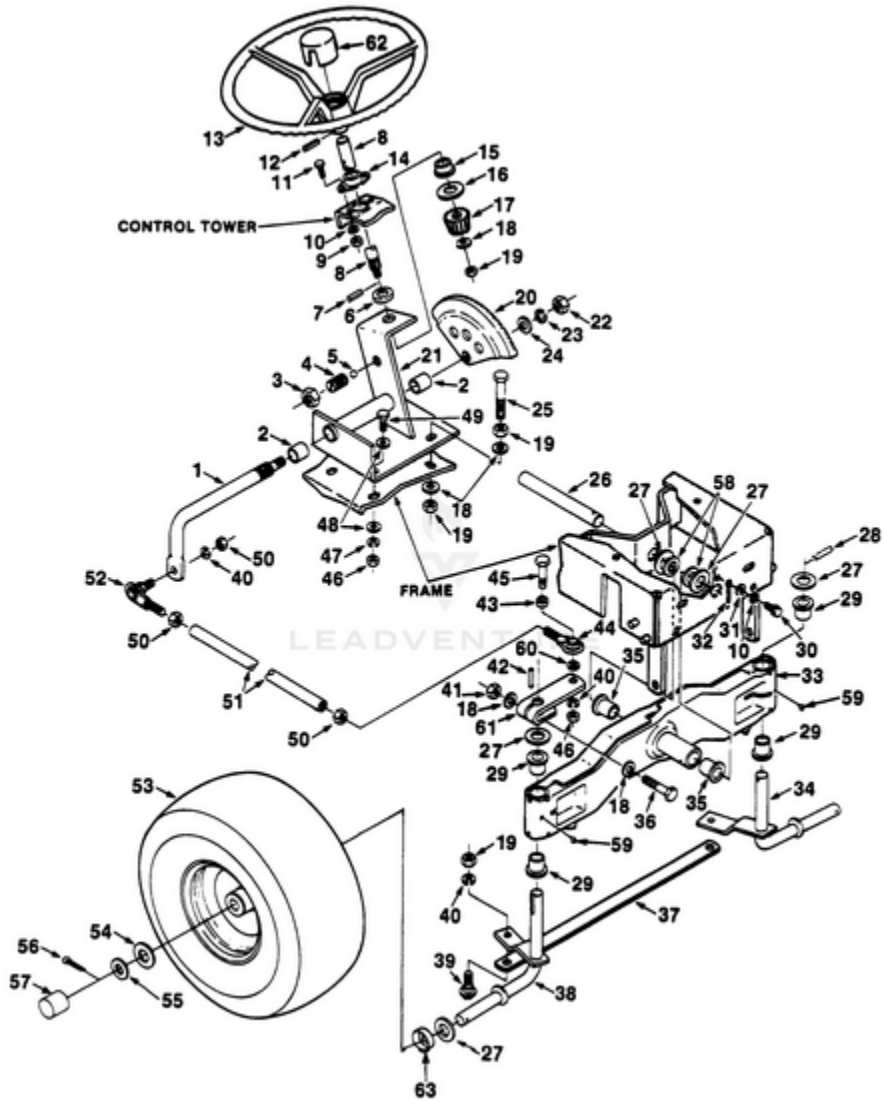

LTX8 Tractor UT-33004-C - Steering Linkage

Rendered by Lead/Venture, Inc.

Ref #	Part #	Description	Qty	Context	Note
1	JA339631	ARM- Pitman	1		
2	JA311555	BUSHING	2		
3	JA443826	NUT- 5/8	1		
4	JA376121	SPACER- Bearing	1		
5	JA465006	BALL-.312 dia.	1		
6	JA376108	SPACER- Steering	1		
7	JA461383	PIN- Roll 3/16 x 1	1		
8	JA339632	SHAFT- Steering wheel	1		
9	JA443102	NUT- Hex 1/4-26	2		
10	JA446130	WASHER- Lock 1/4	2		
11	JA400104	SCREW- Hex 1/4-20 x 1/2	2		
12	JA461387	PIN- Roll 1/4-1	1		
13	JA990346	WHEEL- Steering	1		
14	JA376074	BEARING- Steering shaft	1		
15	JA346133	BUSHING	1		
16	JA375970	WASHER	1		
17	JA339629	PINION- Steering	1		
18	JA992581	WASHER	5		
19	JA 443110	NUT- Hex 3/8-16	4		
20	JA392599	STEERING- Gear	1		
21	JA142203	SUPPORT- Steering	1		
22	JA 443118	NUT- Hex 1/2-13	1		
23	JA446154	WASHER- Lock 1/2	1		
24	JA453017	NLA(NO LONGER AVAILABLE)	1		
25	JA400276	SCREW- Hex 3/8-16 x 2	1		
26	JA376067	ROD	1		
27	JA453022	WASHER- Flat 3/4	6		
28	JA461408	PIN- Roll 1/4 x 1 1/2	1		
29	JA376065	BUSHING- Spindle	4		
30	JA408878	SCREW- 1/4-20 x 3/4	1		
31	JA453023	WASHER- Plain 1/4	1		
32	JA460064	PIN- Cotter	1		
33	JA142168	FRONT AXLE ASSY.	1		
34	JA990937	SPINDLE	1		
35	JA310084	BEARING	2		
36	JA400272	SCREW- Hex 3/8-16 x 2 1/4	1		
37	JA376059	BAR- Tie	1		
38	JA992617	SPINDLE- R.H.	1		
39	JA376085	BOLT- Tie bar mounting	2		
40	JA446142	WASHER- 3/8 lock	5		
41	JA 444762	NUT- Centerlock 3/8-16	1