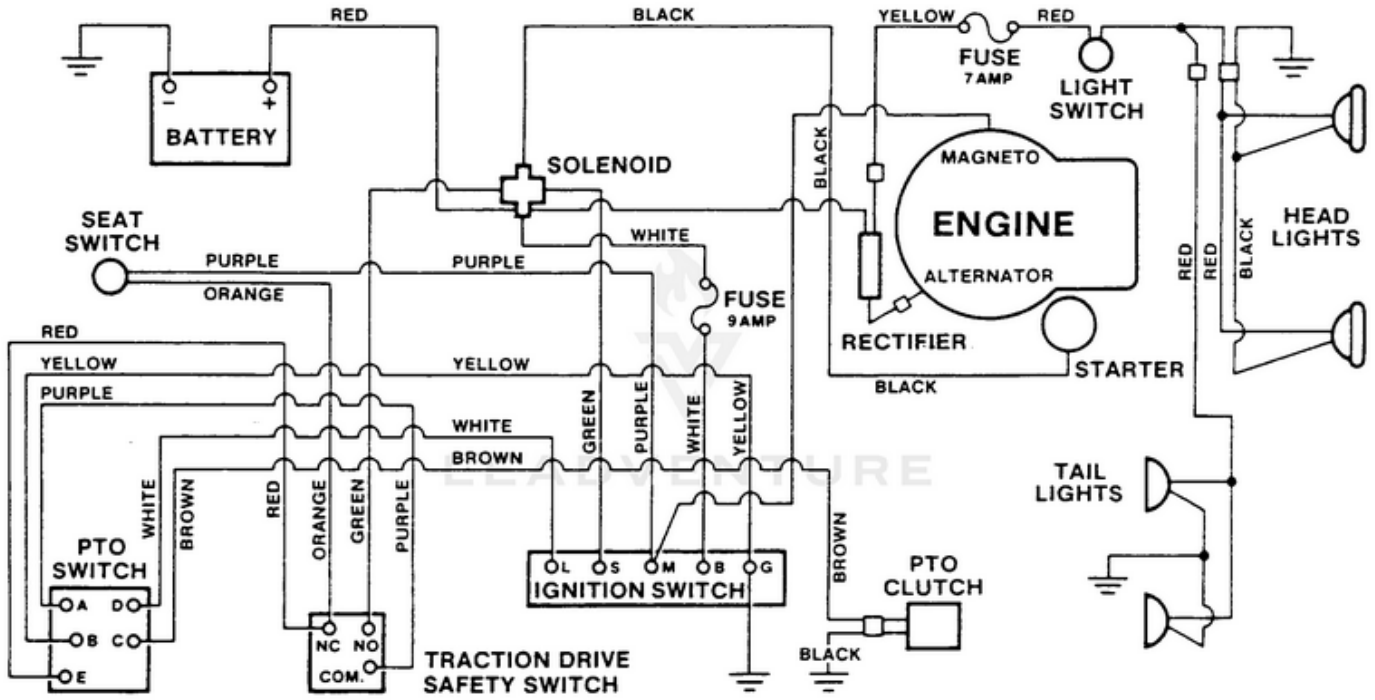

Ref #	Part #	Description	Qty	Context	Note
42	JA320790	KEY- 3/16 x 1 1/2	1		
43	JA376114	SPACER- Bell joint	1		
44	JA376064	BALL JOINT	1		
45	JA400268	SCREW- Hex 3/8 x 16 x 1 3/4	3		
46	JA443106	NUT- Hex 5/16-18	4		
47	JA446136	WASHER- Lock 5/16	3		
48	JA453009	WASHER- 5/16	6		
49	JA400186	SCREW- Hex 5/16-18 x 7/8	3		
50	JA443112	NUT- Hex 3/8-24	3		
51	JA376062	TUBE	1		
52	JA376060	BALL JOINT	1		
53	JA181964	RIM & TIRE ASSY.	2		
54	JA375970	WASHER	1		
55	JA312398	WASHER-HT	2		
56	JA460040	PIN- Cotter 5/32 x 1 1/4	2		
57	JA316802	CAP	2		
58	JA313820	SPACER	8		
59	JA471225	FITTING- Grease	2		
60	JA376115	SPACER- Ball joint	1		
61	JA992368	ARM- Steering	1		
62	JA990345	CAP- Steering wheel	1		
63	JA375411	WASHER- Dust	2		

LTX8 Tractor UT-33004-C - Wiring Diagram

Rendered by LeadVenture, Inc.