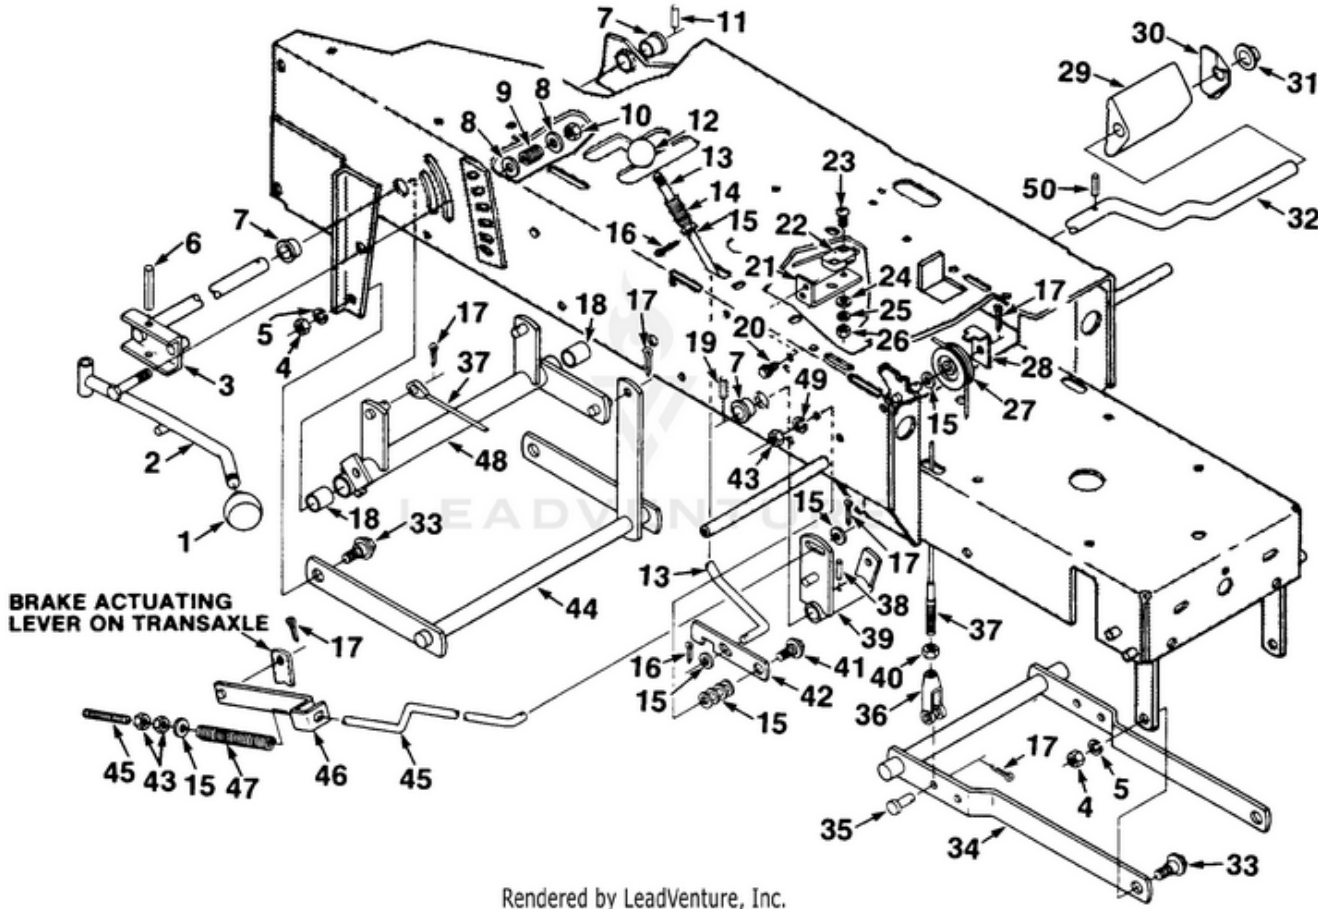

LTX8 Tractor UT-33004-A - Lift, Brake And Clutch Linkage

Rendered by LeadVenture, Inc.

Ref #	Part #	Description	Qty	Context Note
1	JA343497	KNOB- Implement lift handle	1	
2	JA142186	HANDLE- Lift	1	
3	JA181962	LIFT HANDLE BRACKET & ROD ASSY.	1	
4	JA443111	NUT- 3/8-16 hex	4	
5	JA446142	WASHER- Lock 3/8 hvy.	4	
6	JA461347	PIN- Groove 5/16 x 2 1/4	1	
7	JA351587	BEARING- Flanged	4	
8	JA452006	NLA(NO LONGER AVAILABLE)	2	
9	JA376092	SPRING- Compression	1	
10	JA444718	NLA(NO LONGER AVAILABLE)	1	
11	JA461383	PIN- 3/16 x 1	1	
12	JA315209	KNOB- Parking brake	1	
13	JA376086	ROD- Crake lock	1	
14	JA315344	SPRING- Compression	1	
15	JA453009	WASHER- Flat 11/13	8	
16	JA460026	PIN- Cotter 1/8 x 3/4	2	
17	JA460014	PIN- Cotter 3/32 x 3/4	9	
18	JA309902	BUSHING- Pivot	2	
19	JA461383	PIN- Roll 1/8 x 1 1/4	3	
20	JA375978	BOLT- 1/4-14	2	
21	JA376061	BRACKET- Safety switch	1	
22	JA991560	SWITCH- Safety	1	(traction clutch)
23	JA803460	SCREW #4-40 x 1.00 slotted truss hd.	2	
24	JA840110	WASHER- Flat 1/8 - 5/16 x 1/32	2	
25	JA446102	WASHER- Lock #4 Reg	2	
26	JA444302	NUT- #4-40 hex	2	
27	JA376073	PULLEY- Lift cable	2	
28	JA376015	RETAINER- Lift cable	2	
29	JA344895	PEDAL- Clutch	1	
30	JA376106	PEDAL- Safety stop Clutch	1	
31	JA375810	NUT- 5/8 push on	1	
32	JA339617	ROD- Clutch	1	
33	JA376094	BOLT- Shoulder	4	
34	JA124134	DRAG LINK ASSY.	1	
35	JA461451	PIN- Clevis	2	
36	JA376063	YOKE	2	
37	JA339600	CABLE- Deck lift	2	
38	JA461348	PIN- 5/32 x 1 grooved	1	
39	JA142200	CLUTCH ROD ACTUATOR ASSY.	1	
40	JA443808	NUT- 5/16-24 hex jam	2	
41	JA375431	BOLT- Idler pivot	1	
42	JA376093	LATCH- Parking brake	1	
43	JA443106	NUT- 5/16-18 hex	3	
44	JA142185	REAR LIFT BAR ASSY.	1