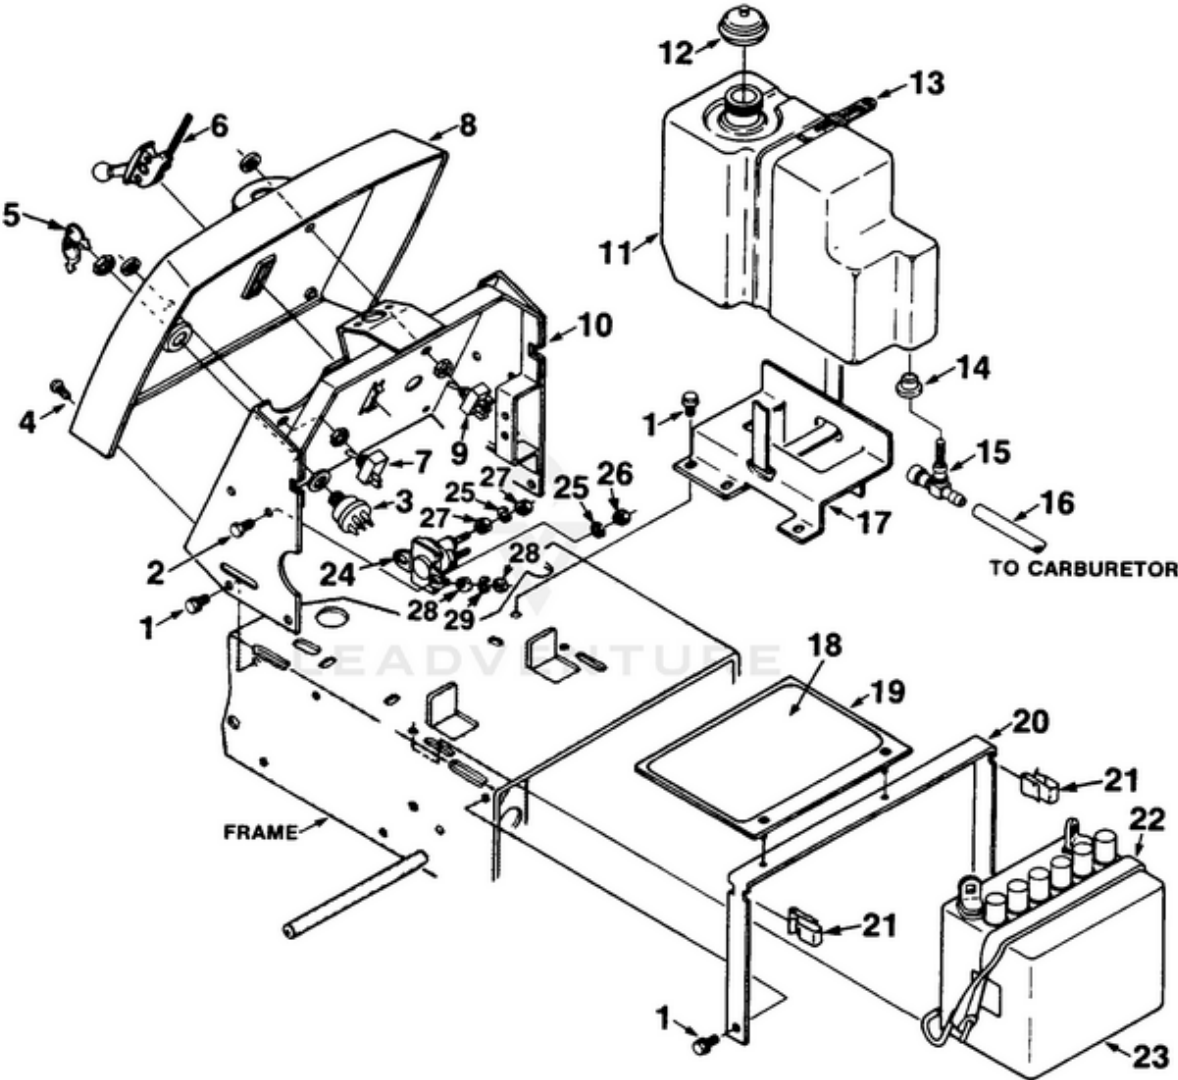

LTX8 Tractor UT-33004-A - Control Panel, Battery And Gas Tank

Rendered by LeadVenture, Inc.

Ref #	Part #	Description	Qty	Context Note
1	JA375978	BOLT- 1/4-14	9	
2	JA400104	SCREW- 1/4-20 x 1/2 hex	2	
3	JA130412	SWITCH- Key	1	
4	JA409036	SCREW	4	
5	JA343060	KEY	2	
6	JA130442	CONTROL	1	
7	JA158992	SWITCH	1	
8	JA995340	PANEL- Dash	1	
9	JA990135	SWITCH- PTO	1	
10	JA142201	CONTROL TOWER ASSY.	1	
11	JA397379	TANK- Gas	1	
12	JA376011	CAP- Fuel	1	
13	JA990980	STRAP- Gas tank	1	
14	JA361117	BUSHING	1	
15	JA131130	VALVE- Shut off	1	
16	JA990990	TUBING- Rubber	1	(fuel line)
17	JA339601	SUPPORT	1	
18	JA991470	DECAL- Battery	1	
19	JA376068	COVER- Battery	1	
20	JA339605	BRACKET	1	
21	JA352496	CLIP	2	
22	JA158959	STRAP- Hold down	1	
23	JA376080	BATTERY	1	
24	JA339510	SOLENOID	1	
25	JA446130	WASHER- Lock 1/4	4	
26	JA443102	NUT- Hex 1/4-20	2	
27	JA443802	NUT	4	
28	JA444306	NUT	4	
29	JA446112	WASHER- Lock	2	
	JA473165	Secure ties	1	