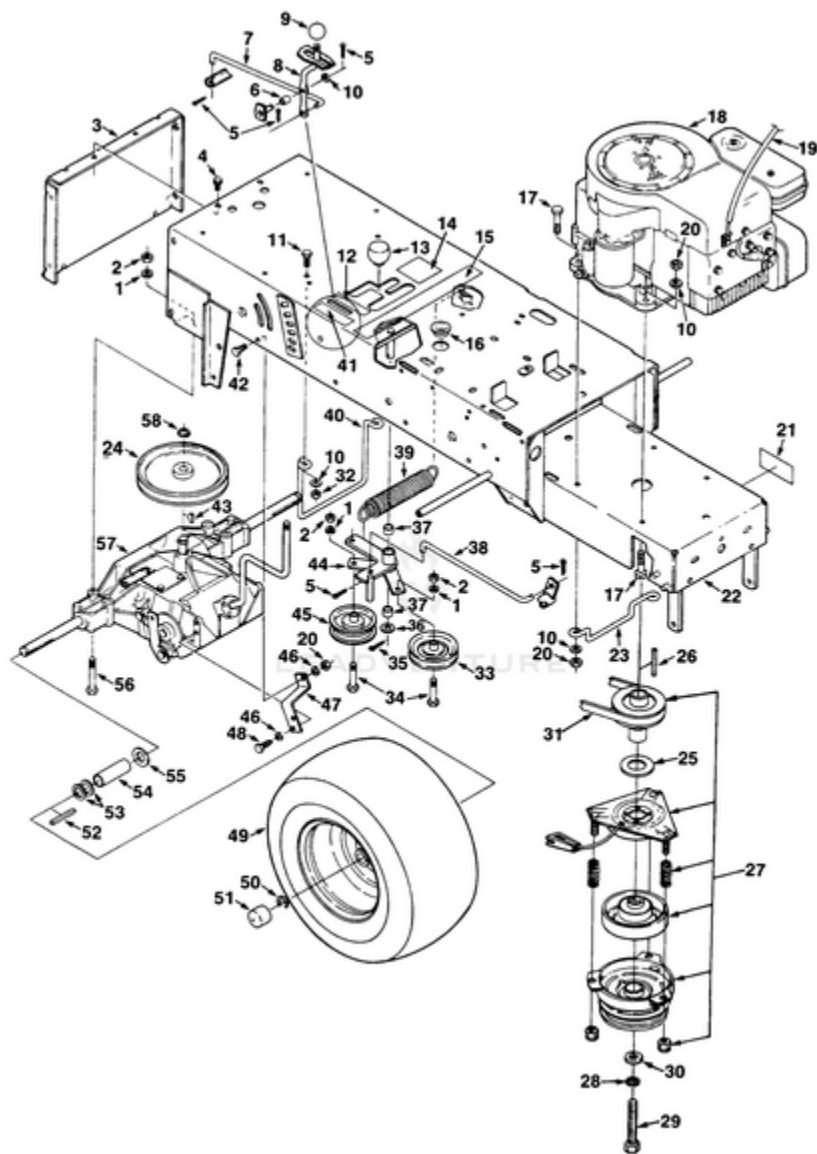

LTX8 Tractor UT-33004-A - Frame Transaxle And Engine

Rendered by LeadVenture, Inc.

Ref #	Part #	Description	Qty	Context Note
1	JA446142	WASHER- 3/8 lock	6	
2	JA 443110	NUT- 3/8-16 hex	6	
3	JA392590	BRACKET- Hitch	1	
4	JA408865	BOLT- 1/4-20	6	
5	JA460014	PIN- Cotter	4	
6	JA376077	SPACER- Lever	1	
7	JA339611	ROD- Hi-lo sect.	1	
8	JA339593	LEVER- Hi-lo	1	
9	JA315209	KNOB	1	
10	JA453009	WASHER- Flat 11/32	A/R	
11	JA400186	SCREW- 5/16-18 x 7/8 hex hd. cap	2	
12	JA990590	DECAL- Second & Reverse	1	
13	JA376078	KNOB- Shift lever	1	
14	JA990600	DECAL- First & Third	1	
15	JA990260	DECAL- Warning	1	
16	JA376066	BUSHING- Snap	1	
17	JA 400194	SCREW- 5/16-18 x 1 3/4 hex hd. cap	4	
18	JA995630	ENGINE- 8 HP (LTX-8)	1	
	JA995640	ENGINE- 11 HP (LTX-11)	1	
19	JA991910	CABLE- Retaining	1	
20	JA443106	NUT- 5/16-18	5	
21	JA339569	DECAL- Warning	1	
22	JA117790	FRAME ASSY.	1	
23	JA376038	GUIDE- Front belt	1	
24	JA392593	PULLEY- Drive	1	
25	JA570047	WASHER	1	
26	JA325288	KEY	1	
27	JA990114	BRAKE- Electric clutch	1	
28	JA446148	WASHER- Lock 7/16 hvy.	1	
29	JA400384	SCREW- 7/16-20 x 2 3/4 hex hd. cap	1	
30	JA990128	CLUTCH- Retainer	1	
31	JA392594	BELT- Traction drive	1	
32	JA444718	NLA(NO LONGER AVAILABLE)	4	
33	JA339630	IDLER- Inside	1	
34	JA400268	SCREW- 3/8-16 x 1 3/4 hex hd. cap	2	
35	JA460048	PIN	1	
36	JA453017	NLA(NO LONGER AVAILABLE)	1	
37	JA328133	BUSHING	2	
38	JA376098	ROD- Idler actuator	1	
39	JA376088	SPRING- Extension	1	
40	JA376037	GUIDE- Rear belt	1