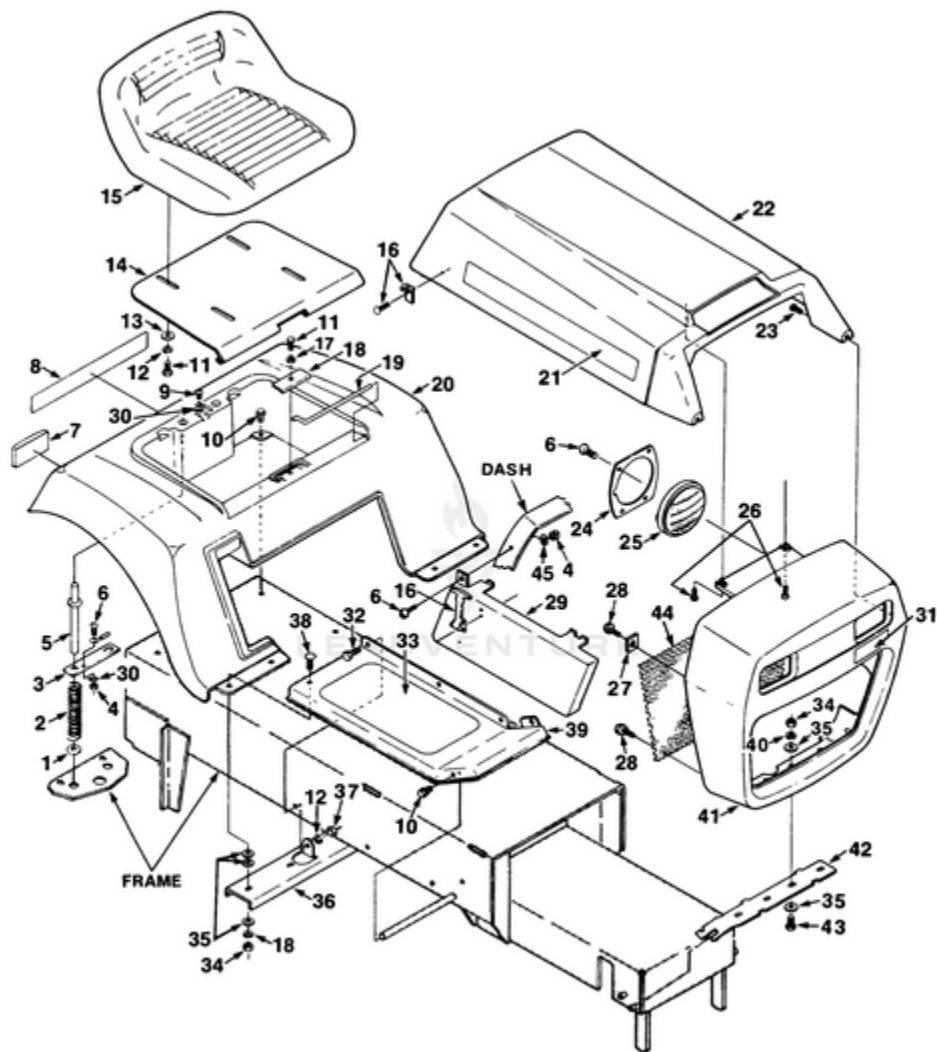

LTX8 Tractor UT-33004-A - Cowlings, Rear Fender And Seat Assembly

Rendered by LeadVenture, Inc.

Ref #	Part #	Description	Qty	Context Note
1	JA376122	WASHER- Insulation	2	
2	JA376118	SPRING- Compression	2	
3	JA376116	CONTACT- Interlock	1	
4	JA444310	NUT	1	
5	JA376117	PIN- Seat support	2	
6	JA403908	SCREW	1	
7	JA335757	REFLECTOR- Reflex	2	
8	JA990760	DECAL- 11"	1	
9	JA409254	SCREW	1	
10	JA375978	BOLT	4	
11	JA400108	USE 80052	5	
12	JA446136	WASHER	5	
13	JA453009	WASHER	4	
14	JA991241	PAN- Seat	1	
15	JA990770	SEAT- Jacobsen	1	
16	JA990290	LATCH	2	
17	JA446130	WASHER- Lock 1/4	1	
18	JA376120	BRACKET- Hitch	1	
19	JA376119	ROD, Hinge	2	
20	JA991331	FENDER	1	
21	JA990340	DECAL- 17 1/2"	2	
22	JA991320	HOOD	1	
23	JA994320	SCREW- 1/4 x 14 x 1	2	
24	JA339626	RETAINER- Light	2	
25	JA376091	LIGHT- Head	2	
26	JA824390	SCREW- Tap hex hd.	2	
27	JA358935	CLIP	2	
28	JA990192	SCREW 1/4-14 x 1/2	4	
29	JA991350	PANEL- Side R.H.	1	
	JA991360	PANEL- Side L.H.	1	
30	JA446118	WASHER- Lock #10	2	
31	JA990790	DECAL- 11 HP (LTX-11)	1	
	JA990800	DECAL- 8 HP (LTX-8)	1	
32	JA400188	SCREW- Cap 5/16-18 x 5/8	2	
33	JA339612	PAD- Footboard	2	
34	JA443102	NUT- Hex 1/4-20	4	
35	JA453023	WASHER- Plain 1/4	4	
36	JA339627	BRACKET- Footboard	1	
37	JA443106	NUT- Hex 5/16-18	2	
38	JA441604	BOLT- 1/4-20 x 1	4	
39	JA991301	FOOTBOARD, RH	1	Includes Item #35