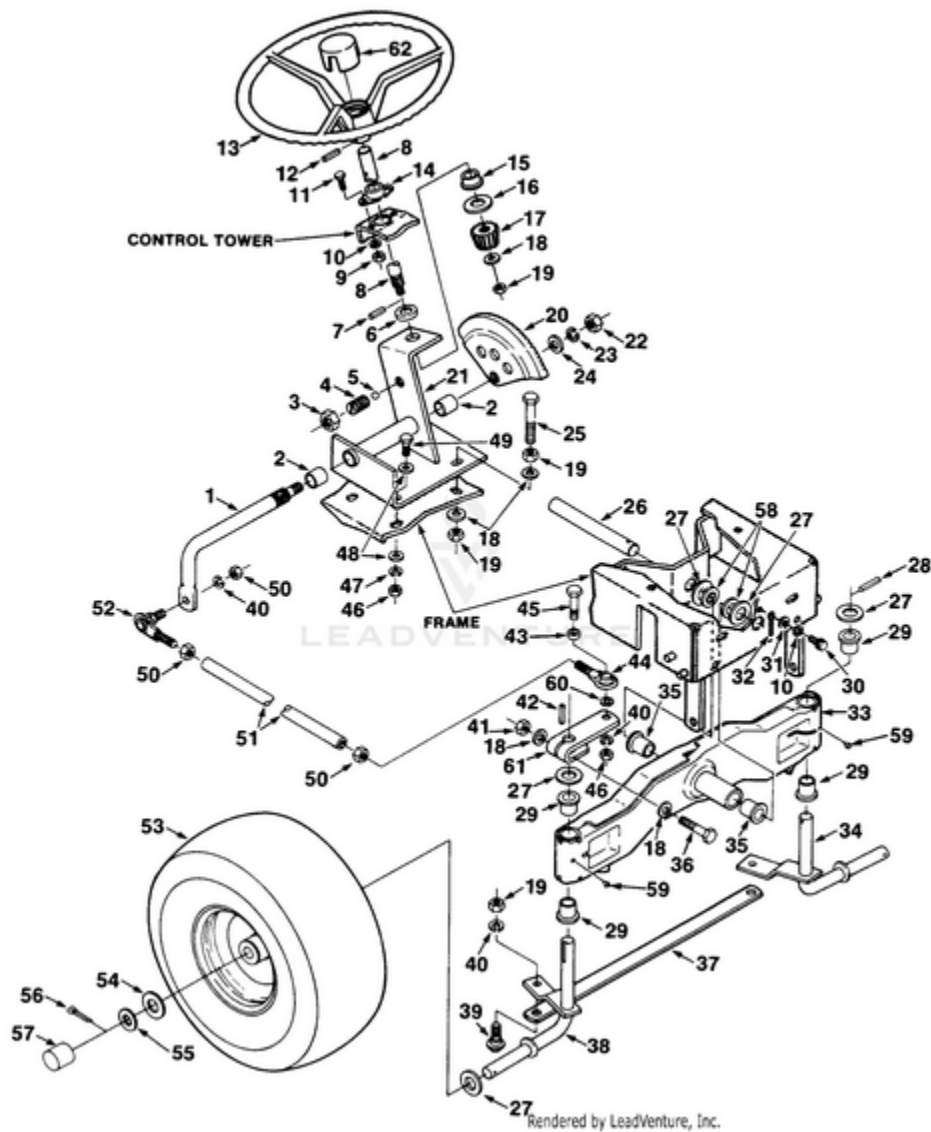

LTX8 Tractor UT-33004-A - Steering Linkage

Ref #	Part #	Description	Qty	Context	Note
1	JA339631	ARM- Pitman	1		
2	JA311555	BUSHING	2		
3	JA443826	NUT	1		
4	JA376121	SPACER- Steering	1		
5	JA465006	BALL- .312 dia.	1		
6	JA376108	SPACER- Steering	1		
7	JA461383	PIN- Roll	1		
8	JA339632	SHAFT- Steering wheel	1		
9	JA443102	NUT- Hex 1/4-20	2		
10	JA446130	WASHER- Lock 1/4	2		
11	JA400104	SCREW	2		
12	JA461387	PIN	1		
13	JA392591	WHEEL- Steering	1		
14	JA376074	BEARING- Steering shaft	1		
15	JA346133	BUSHING	1		
16	JA375970	WASHER	1		
17	JA339629	PINION- Steering	1		
18	JA453011	WASHER	2		
19	JA 443110	NUT	4		
20	JA392599	STEERING- Gear	1		
21	JA142203	SUPPORT- Steering	1		
22	JA 443118	NUT	1		
23	JA446154	WASHER	1		
24	JA453017	NLA(NO LONGER AVAILABLE)	2		
25	JA400276	SCREW	1		
26	JA376067	ROD	1		
27	JA453022	WASHER	6		
28	JA461408	PIN	1		
29	JA376065	BUSHING- Spindle	4		
30	JA408878	SCREW- 1/4-20 x 3/4	1		
31	JA453023	WASHER- Plain 1/4	1		
32	JA460064	PIN- Cotter	1		
33	JA142188	FRONT AXLE ASSY.	1		
34	JA142193	SPINDLE	1		
35	JA310084	BEARING	2		
36	JA400272	SCREW	1		
37	JA376059	BAR- Tie	1		
38	JA142194	SPINDLE	1		
39	JA376085	BOLT- Tie bar mounting	2		
40	JA446142	WASHER- 3/8 lock	5		
41	JA 444762	NUT- Centerlock	3