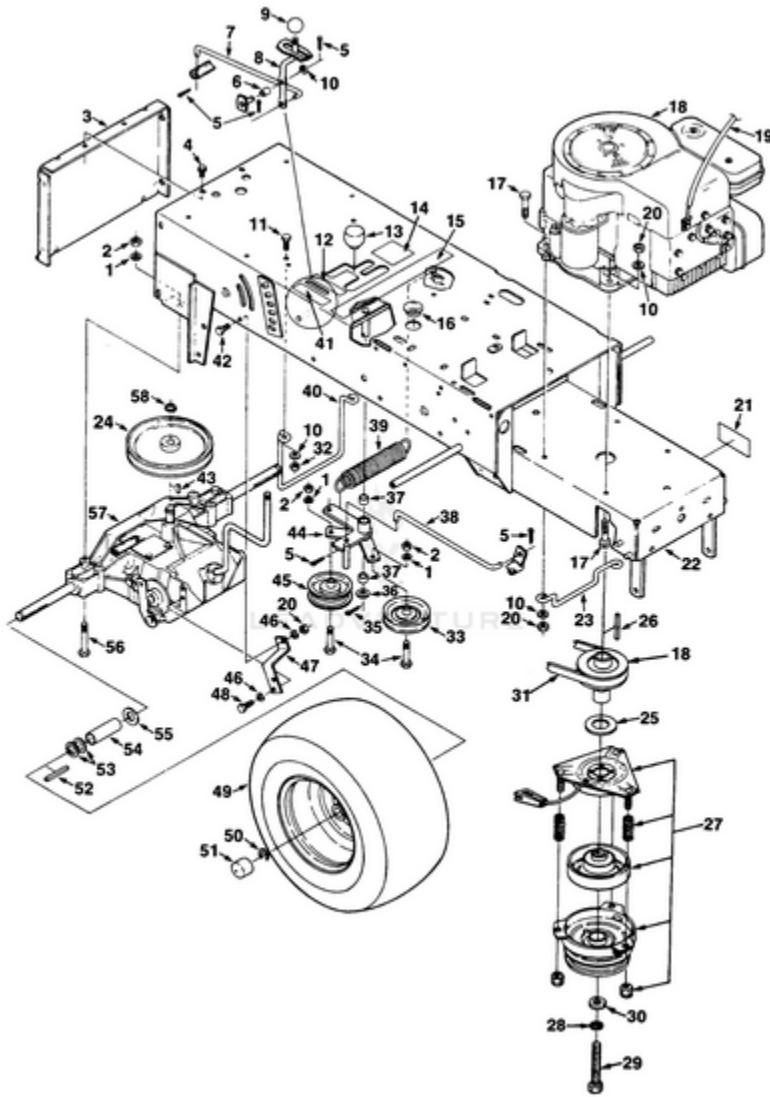

LTX12 Tractor UT-33005-D - Frame Transaxle And Engine

Rendered by LeadVenture, Inc.

Ref #	Part #	Description	Qty	Context Note
1	JA446142	WASHER- 3/8 lock	6	
2	JA 443110	NUT- 3/8-16 hex	6	
3	JA392590	BRACKET- Hitch	1	
4	JA408865	BOLT- 1/4-20 x 9/16	6	
5	JA460014	PIN - Cotter 3/32 x 3/4	4	
6	JA376077	SPACER- Lever	1	
7	JA339611	ROD- Hi-lo sect.	1	
8	JA339593	LEVER- Hi-lo	1	
9	JA315209	KNOB	1	
10	JA453009	WASHER- Flat 5/16	A/ R	
11	JA400186	SCREW- 5/16-18 x 7/8 hex hd. cap	2	
12	JA990590	DECAL- Second & Reverse	1	
13	JA376078	KNOB- Shift lever	1	
14	JA990600	DECAL- First & Third	1	
15	JA990260	DECAL- Warning	1	
16	JA376066	BUSHING- Snap	1	
17	JA 400194	SCREW- 5/16-18 x 1 3/4 hex hd. cap	4	
18	JA991071	PULLEY- Drive	1	
19	JA991910	CABLE- Retaining	1	
20	JA443106	NUT- 5/16-18	5	
21	JA339569	DECAL- Warning	1	
22	JA117790	FRAME ASSY.	1	
23	JA376038	GUIDE- Front belt	1	
24	JA392593	PULLEY- Drive	1	
25	JA570047	WASHER	1	
26	JA325288	KEY	1	
27	JA991059	BRAKE- Electric clutch	1	
28	JA446148	WASHER- Lock 7/16 hvy.	1	
29	JA400384	SCREW- 7/16-20 x 2 3/4 hex hd. cap	1	
30	JA990128	CLUTCH- Retainer	1	
31	JA392594	BELT- Traction drive	1	
32	JA444718	NLA(NO LONGER AVAILABLE)	4	
33	JA339630	IDLER- Inside	1	
34	JA400268	SCREW- 3/8-16 x 1 3/4 hex hd. cap	1