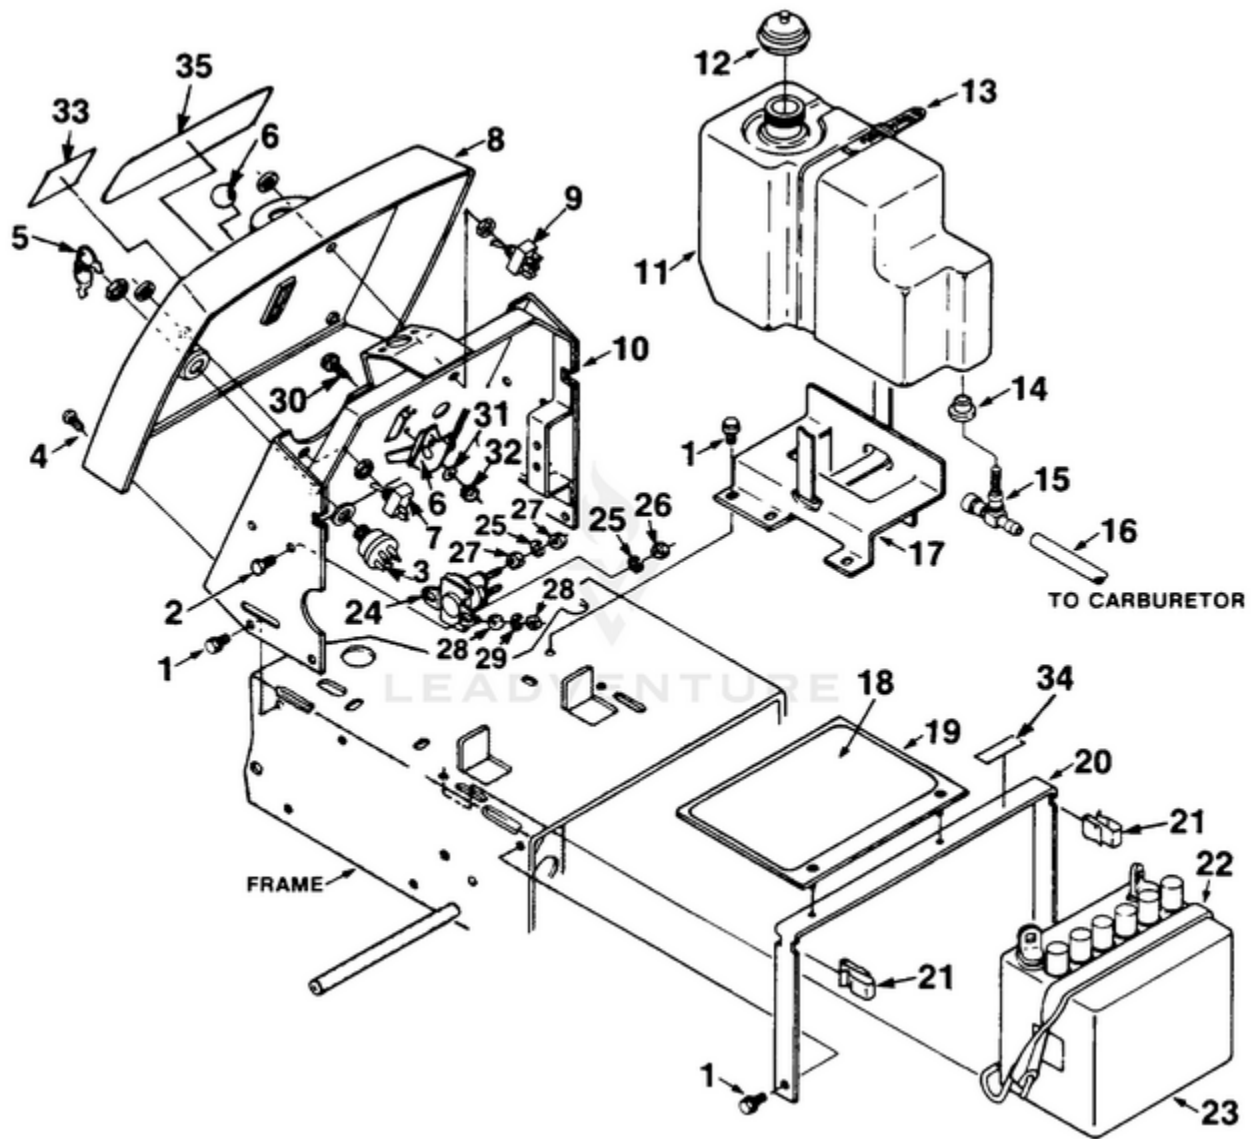

LTX12 Tractor UT-33005-D - Control Panel, Battery And Gas Tank

Rendered by LeadVenture, Inc.

Ref #	Part #	Description	Qty	Context Note
1	JA375978	BOLT- 1/4-14	9	
2	JA400104	SCREW- 1/4-20 x 1/2 hex	2	
3	JA130412	SWITCH- Key	1	
4	JA409036	SCREW- #10 x 3/4	4	
5	JA343060	KEY	2	
6	JA992241	CONTROL	1	
7	JA158992	SWITCH- Headlight	1	
8	JA993102	PANEL- Dash	1	
9	JA990135	SWITCH- PTO	1	
10	JA992178	CONTROL TOWER ASSY.	1	
11	JA397379	TANK- Gas	1	
12	JA376011	CAP- Fuel	1	
13	JA990980	STRAP- Gas tank	1	
14	JA361117	BUSHING	1	
15	JA991072	VALVE- Shut off	1	
16	JA991073	TUBING- Rubber	1	(fuel line)
17	JA339601	SUPPORT	1	
18	JA991470	DECAL- Battery	1	
19	JA376068	COVER- Battery	1	
20	JA339605	BRACKET	1	
21	JA352496	CLIP	2	
22	JA158959	STRAP- Hold down	1	
23	JA376080	BATTERY	1	
24	JA995590	SOLENOID	1	
25	JA446130	WASHER- Lock 1/4	4	
26	JA443102	NUT- Hex 1/4-20	2	
27	JA443802	NUT- 1/4-20	2	
28	JA444306	NUT- Hex 8-32	2	
29	JA446112	WASHER- Lock #8	1	
30	JA403910	SCREW- 10-24 x 1/2	2	
31	JA452002	WASHER- Plain 1/4"	2	
32	JA444782	NUT- Hex Centerlock 10-24	2	
33	JA992224	DECAL- Throttle	1	
34	00305	DECAL- Gasohol	1	
35	JA993043	DECAL- Instruction	1	
	JA473165	SECURE TIES	A/R	