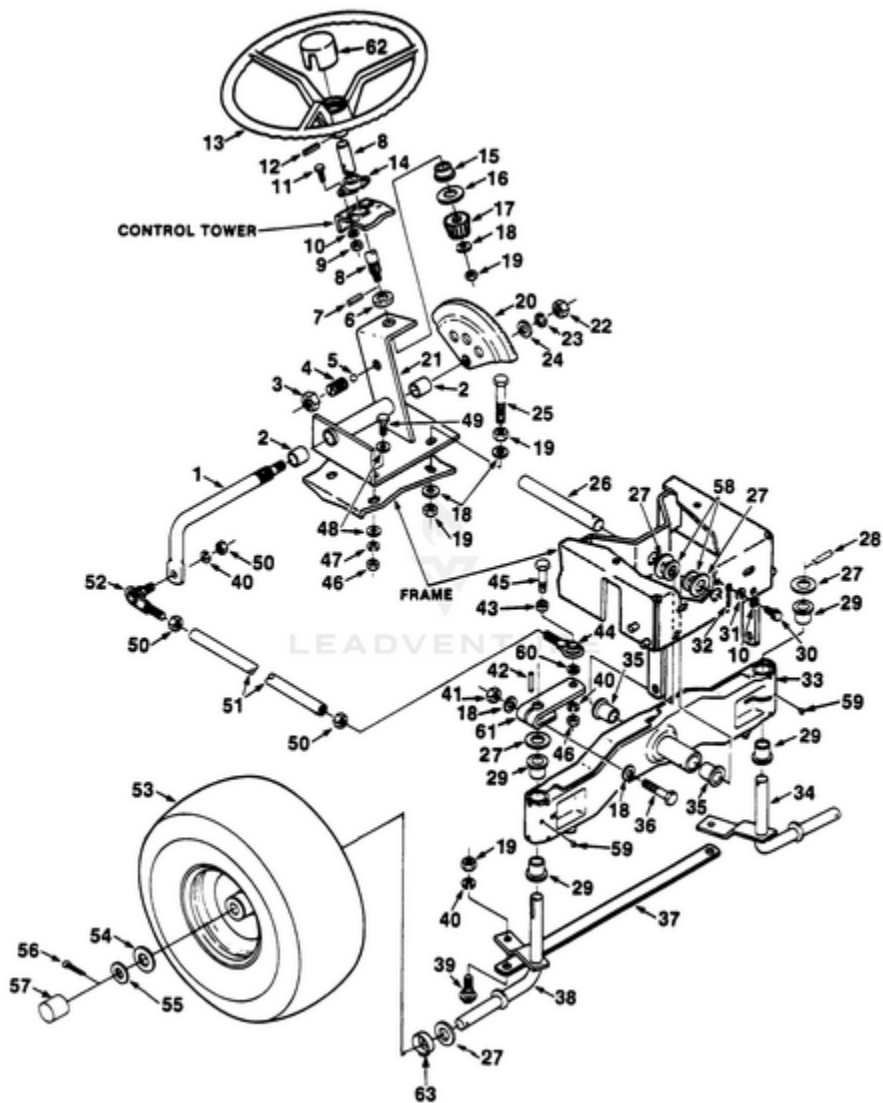

LTX12 Tractor UT-33005-D - Steering Linkage

Rendered by Lead/Venture, Inc.

Ref #	Part #	Description	Qty	Context Note
1	JA339631	ARM- Pitman	1	
2	JA311555	BUSHING	2	
3	JA443826	NUT- 5/8	1	
4	JA376121	SPACER- Bearing	1	
5	JA465006	BALL-.312 dia.	1	
6	JA376108	SPACER- Steering	1	
7	JA461383	PIN- Roll 3/16 x 1	1	
8	JA339632	SHAFT- Steering wheel	1	
9	JA443102	NUT- Hex 1/4-26	2	
10	JA446130	WASHER- Lock 1/4	2	
11	JA400104	SCREW- Hex 1/4-20 x 1/2	2	
12	JA461387	PIN- Roll 1/4-1	1	
13	JA990346	WHEEL- Steering	1	
14	JA376074	BEARING- Steering shaft	1	
15	JA346133	BUSHING	1	
16	JA375970	WASHER	1	
17	JA339629	PINION- Steering	1	
18	JA992581	WASHER	5	
19	JA 443110	NUT- Hex 3/8-16	4	
20	JA392599	STEERING- Gear	1	
21	JA142203	SUPPORT- Steering	1	
22	JA 443118	NUT- Hex 1/2-13	1	
23	JA446154	WASHER- Lock 1/2	1	
24	JA453017	NLA(NO LONGER AVAILABLE)	1	
25	JA400276	SCREW- Hex 3/8-16 x 2	1	
26	JA376067	ROD	1	
27	JA453022	WASHER- Flat 3/4	6	
28	JA461408	PIN- Roll 1/4 x 1 1/2	1	
29	JA376065	BUSHING- Spindle	4	
30	JA408878	SCREW- 1/4-20 x 3/4	1	
31	JA453023	WASHER- Plain 1/4	1	
32	JA460064	PIN- Cotter	1	
33	JA142168	FRONT AXLE ASSY.	1	
34	JA990937	SPINDLE	1	
35	JA310084	BEARING	2	
36	JA400272	SCREW- Hex 3/8-16 x 2 1/4	1	
37	JA376059	BAR- Tie	1	
38	JA992617	SPINDLE- R.H.	1	
39	JA376085	BOLT- Tie bar mounting	2	
40	JA446142	WASHER- 3/8 lock	5	
41	JA 444762	NUT- Centerlock 3/8-16	1