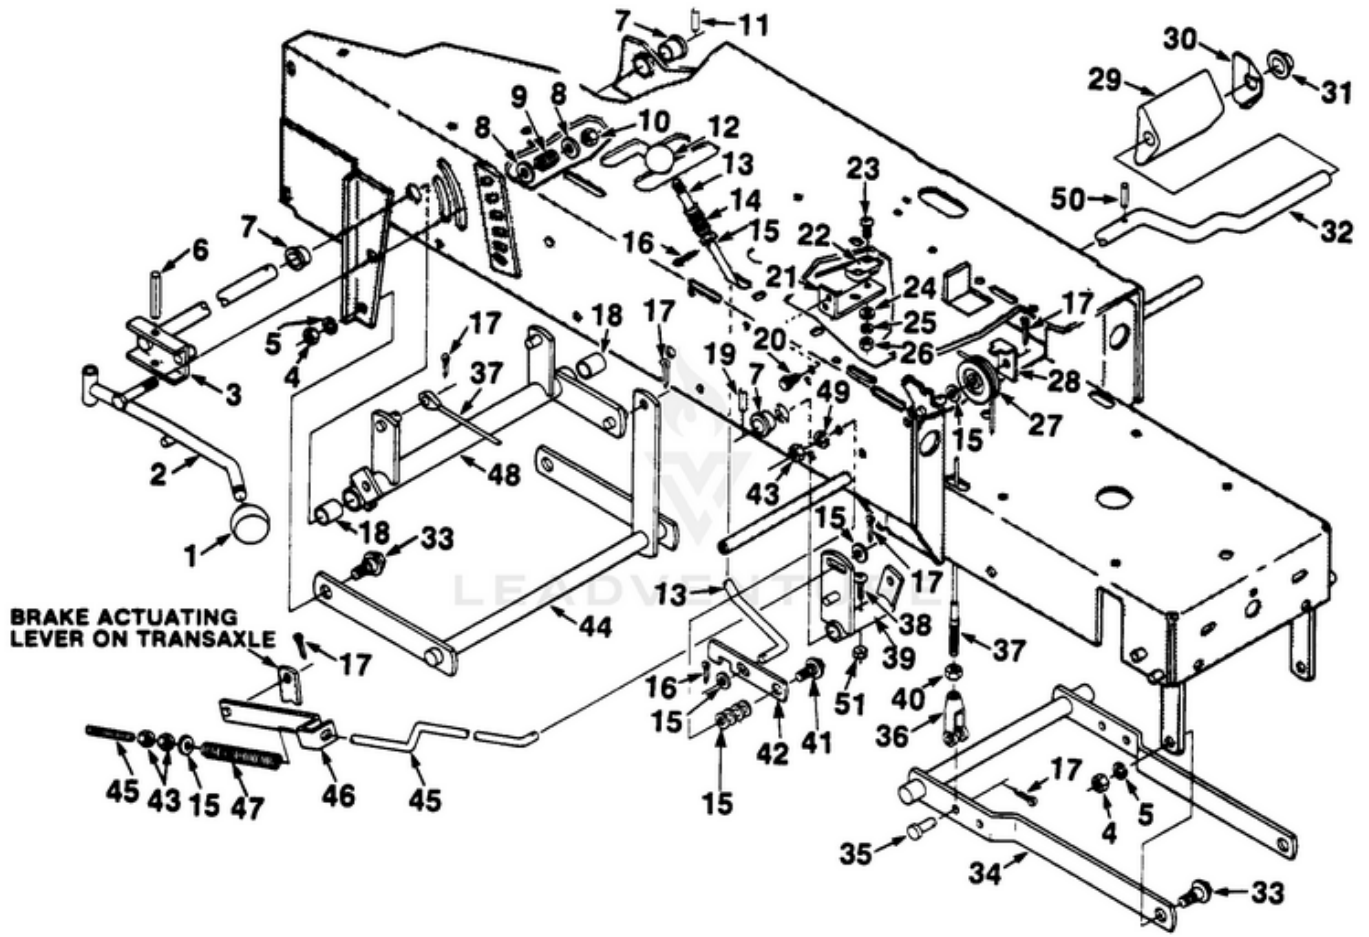

LTX12 Tractor UT-33005-D - Lift, Brake And Clutch Linkage

Rendered by LeadVenture, Inc.

Ref #	Part #	Description	Qty	Context Note
1	JA343497	KNOB- Implement lift handle	1	
2	JA142186	HANDLE- Lift	1	
3	JA181962	LIFT HANDLE BRACKET & ROD ASSY.	1	
4	JA 443110	NUT- Hex 3/8-16	4	
5	JA446142	WASHER- Lock 3/8 hvy.	4	
6	JA461347	PIN- Groove 5/16 x 2 1/4	1	
7	JA351587	BUSHING- Flange	4	
8	JA452006	NLA(NO LONGER AVAILABLE)	2	
9	JA376092	SPRING- Compression	1	
10	JA444718	NLA(NO LONGER AVAILABLE)	1	
11	JA461383	PIN- Spring 3/16 x 1	1	
12	JA315209	KNOB- Parking brake	1	
13	JA376086	ROD- Brake lock	1	
14	JA315344	SPRING- Compression	1	
15	JA453009	WASHER- Flat 5/16	8	
16	JA460026	PIN- Cotter 1/8 x 3/4	2	
17	JA460014	PIN- Cotter 3/32 x 3/4	9	
18	JA309902	BUSHING- Pivot	2	
19	JA461383	PIN- Roll 3/16 x 1	2	
20	JA375978	BOLT- 1/4-14	2	
21	JA376061	BRACKET- Safety switch	1	
22	JA991560	SWITCH- Safety	1	(traction clutch)
23	JA402776	SCREW #4-40 x 1.00 slotted truss head	2	
24	84011	WASHER- Flat 4-40 x 1/4	2	
25	JA446102	WASHER- Lock #4 Reg.	2	
26	JA444302	NUT #4-40 hex	2	
27	JA376073	PULLEY- Lift cable	2	
28	JA376015	RETAINER- Lift cable	2	
29	JA344895	PEDAL- Clutch	1	
30	JA376106	PEDAL- Safety stop clutch	1	
31	JA375810	NUT- 5/8 push on	1	
32	JA339618	ROD- Clutch	1	
33	JA376094	BOLT- Shoulder	4	
34	JA124134	DRAG LINK ASSY.	1	
35	JA461451	PIN- Clevis	2	
36	JA376063	YOKE	2	
37	JA339600	CABLE- Deck lift	2	
38	JA434027	SCREW- 10-24 x 1 3/4	1	
39	JA142200	CLUTCH ROD ACTUATOR ASSY.	1	
40	JA443808	NUT- 5/16-24 hex jam	2	
41	JA375431	BOLT- Idler pivot	1	
42	JA992567	LATCH- Parking brake	1	
43	JA443106	NUT- 5/16-18 hex	3	
44	JA142185	REAR LIFT BAR ASSY.	1	
45	JA376099	ROD- Brake	1