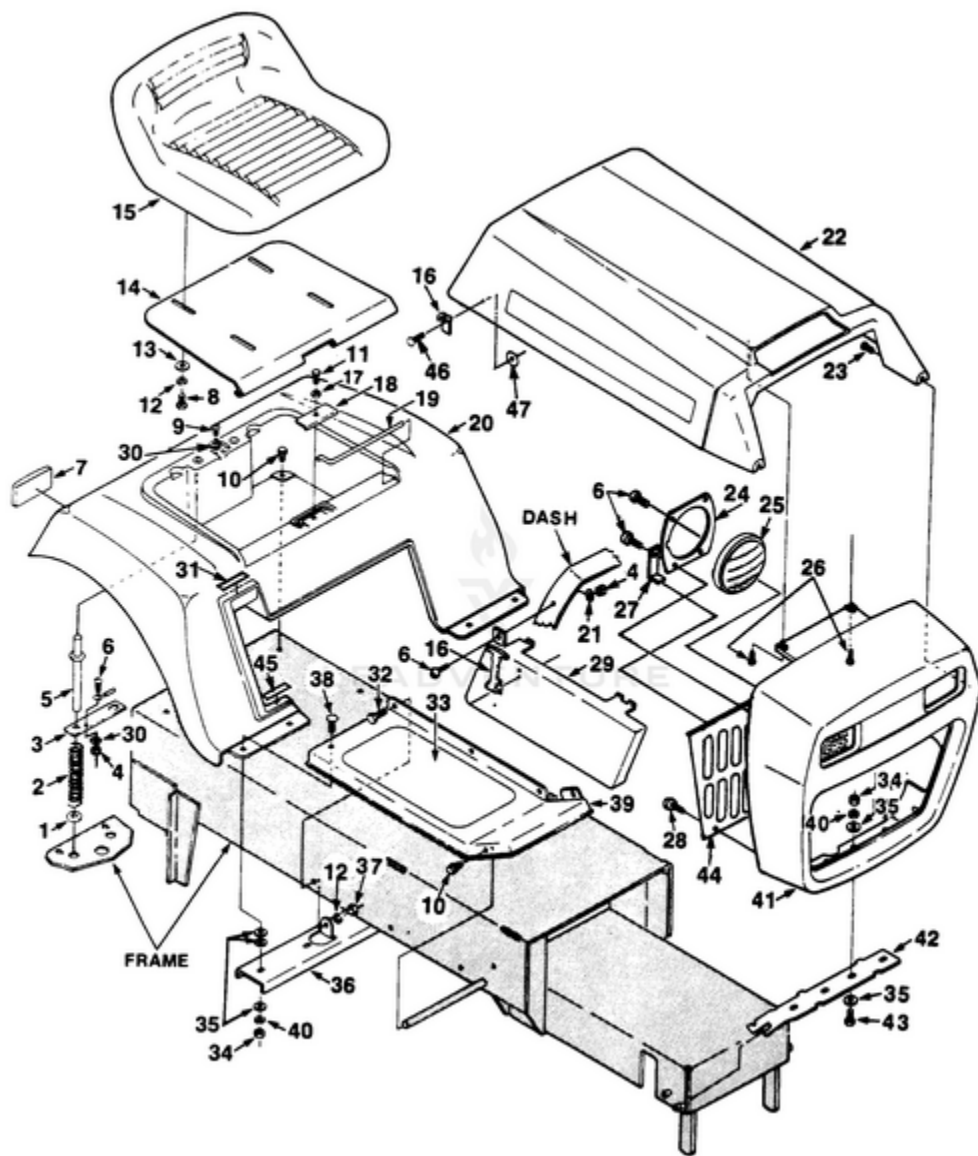

LTX12 Tractor UT-33005-D - Cowlings, Rear Fender And Seat Assembly

Rendered by LeadVenture, Inc.

Ref #	Part #	Description	Qty	Context Note
1	JA376122	WASHER- Insulation	2	
2	JA376118	SPRING- Compression	2	
3	JA376116	CONTACT- Interlock	1	
4	JA444310	NUT- Hex 10-24	5	
5	JA376117	PIN- Seat Support	2	
6	JA403908	SCREW- 10-24 x 3/8	7	
7	JA335757	REFLECTOR- Reflex	2	
8	JA 400182	SCREW- Hex hd. 5/16-18 x 5/8	4	
9	JA409254	SCREW- #10 x 1/2	4	
10	JA375978	BOLT- 1/4-14 x .44	4	
11	JA400108	USE 80052	5	
12	JA446136	WASHER- Lock 5/16	6	
13	JA453009	WASHER- 5/16	4	
14	JA991241	PAN- Seat	1	
15	JA124072	SEAT- Jacobsen	1	
16	JA990290	LATCH	2	
17	JA446130	WASHER- Lock 1/4	1	
18	JA376120	BRACKET- Hitch	1	
19	JA376119	ROD- Hinge	2	
20	JA991191	FENDER	1	
21	JA453002	WASHER	2	
22	JA991321	HOOD	1	
23	JA408406	SCREW- 1/4 x 14 x 1	6	
24	JA339626	RETAINER- Light	2	
25	JA376091	LIGHT- Head	2	
26	JA408404	SCREW- Tap hex 1/4-14 x 3/4	2	
27	JA994470	CLIP	2	
28	JA408405	SCREW- 1/4-14 x 1/2	2	
29	JA993343	PANEL- Side R.H.	1	Incl. #6, 46 & 47
	JA993345	PANEL- Side L.H.	1	
30	JA446118	WASHER- Lock #10	2	
31	JA991014	DECAL- Hi-Lift Pos.	1	
32	JA400188	BOLT- Hex 5/16-18 x 1	2	
33	JA339612	PAD- Footboard	2	
34	JA443102	NUT- Hex 1/4-20	4	
35	JA453023	WASHER- Plain 1/4	4	
36	JA339627	BRACKET- Footboard	1	
37	JA443106	NUT- Hex 5/16-18	2	
38	JA441604	BOLT- 1/4-20 x 1	4	
39	JA991301	FOOTBOARD, R.H.	1	Includes Item #33
	JA991271	FOOTBOARD L.H.	1	Includes item #33