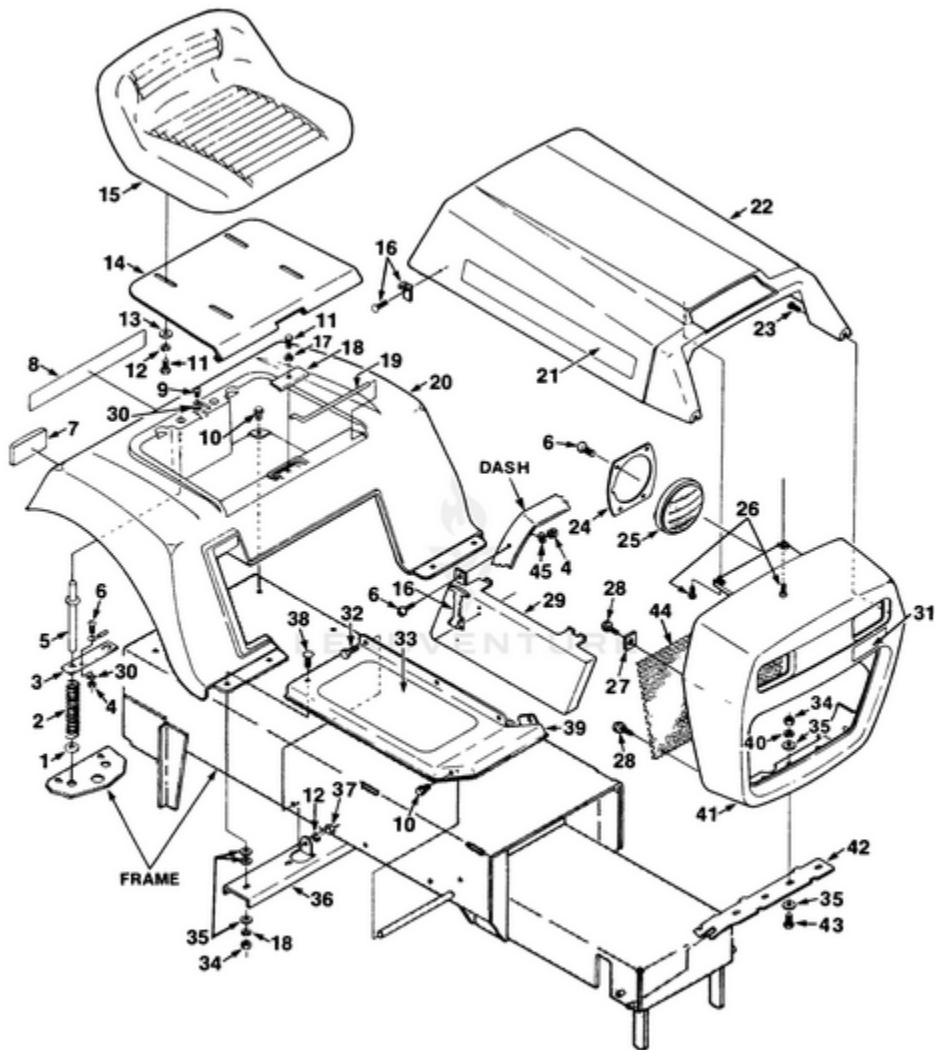

LTX11 Tractor UT-33005-A - Cowlings, Rear Fender And Seat Assembly

Rendered by LeadVenture, Inc.

Ref #	Part #	Description	Qty	Context Note
1	JA376122	WASHER- Insulation	2	
2	JA376118	SPRING- Compression	2	
3	JA376116	CONTACT- Interlock	1	
4	JA444310	NUT	1	
5	JA376117	PIN- Seat support	2	
6	JA403908	SCREW	1	
7	JA335757	REFLECTOR- Reflex	2	
8	JA990760	DECAL- 11"	1	
9	JA409254	SCREW	1	
10	JA375978	BOLT	4	
11	JA400108	USE 80052	5	
12	JA446136	WASHER	5	
13	JA453009	WASHER	4	
14	JA991241	PAN- Seat	1	
15	JA990770	SEAT- Jacobsen	1	
16	JA990290	LATCH	2	
17	JA446130	WASHER- Lock 1/4	1	
18	JA376120	BRACKET- Hitch	1	
19	JA376119	ROD, Hinge	2	
20	JA991331	FENDER	1	
21	JA990340	DECAL- 17 1/2"	2	
22	JA991320	HOOD	1	
23	JA994320	SCREW- 1/4 x 14 x 1	2	
24	JA339626	RETAINER- Light	2	
25	JA376091	LIGHT- Head	2	
26	JA824390	SCREW- Tap hex hd.	2	
27	JA358935	CLIP	2	
28	JA990192	SCREW 1/4-14 x 1/2	4	
29	JA991350	PANEL- Side R.H.	1	
	JA991360	PANEL- Side L.H.	1	
30	JA446118	WASHER- Lock #10	2	
31	JA990790	DECAL- 11 HP (LTX-11)	1	
	JA990800	DECAL- 8 HP (LTX-8)	1	
32	JA400188	SCREW- Cap 5/16-18 x 5/8	2	
33	JA339612	PAD- Footboard	2	
34	JA443102	NUT- Hex 1/4-20	4	
35	JA453023	WASHER- Plain 1/4	4	
36	JA339627	BRACKET- Footboard	1	
37	JA443106	NUT- Hex 5/16-18	2	
38	JA441604	BOLT- 1/4-20 x 1	4	
39	JA991301	FOOTBOARD, RH	1	Includes Item #35