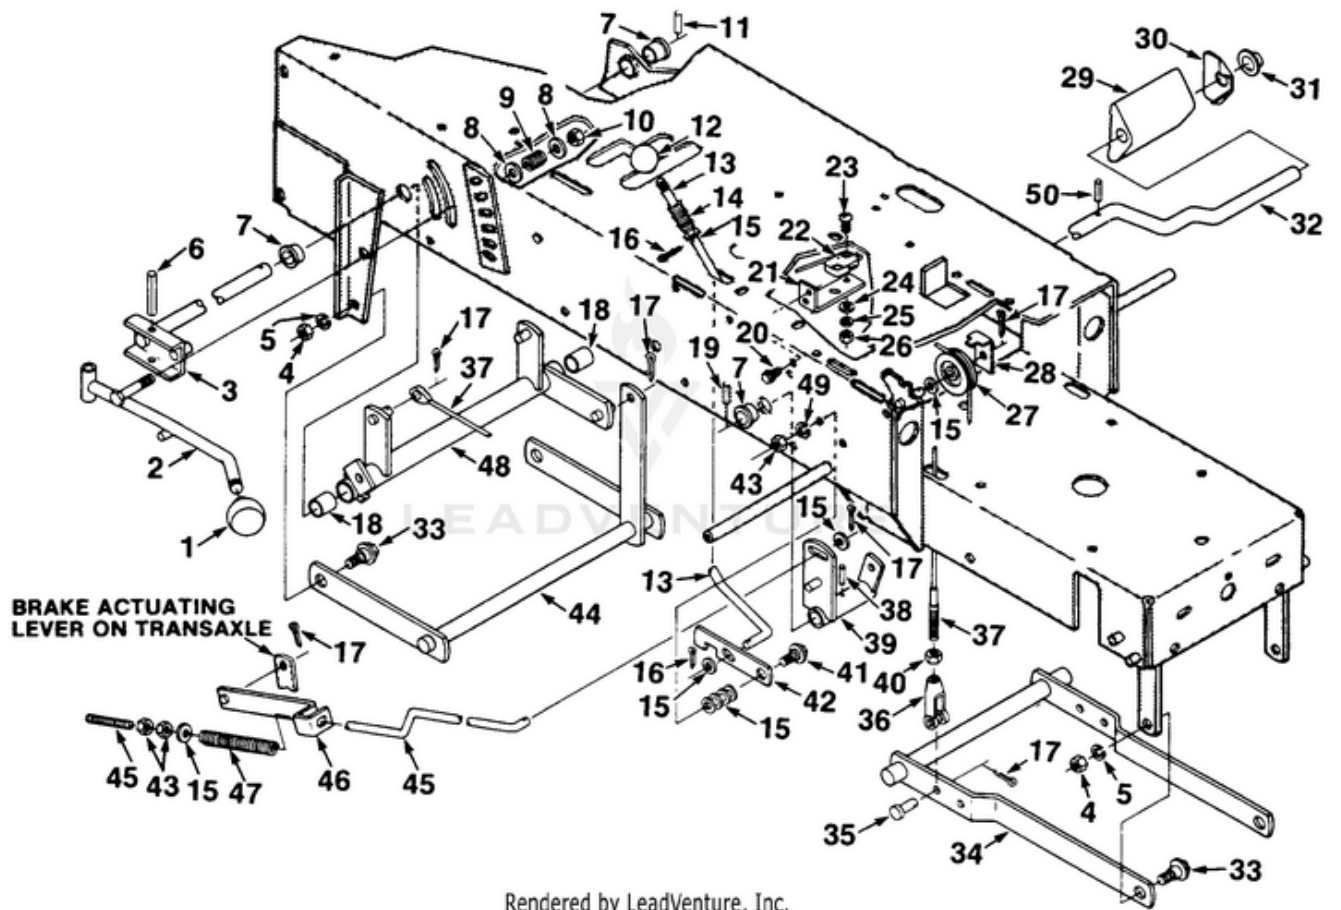

LTX11 Tractor UT-33005-A - Lift, Brake And Clutch Linkage

Rendered by LeadVenture, Inc.

Ref #	Part #	Description	Qty	Context Note
1	JA343497	KNOB- Implement lift handle	1	
2	JA142186	HANDLE- Lift	1	
3	JA181962	LIFT HANDLE BRACKET & ROD ASSY.	1	
4	JA443111	NUT- 3/8-16 hex	4	
5	JA446142	WASHER- Lock 3/8 hvy.	4	
6	JA461347	PIN- Groove 5/16 x 2 1/4	1	
7	JA351587	BEARING- Flanged	4	
8	JA452006	NLA(NO LONGER AVAILABLE)	2	
9	JA376092	SPRING- Compression	1	
10	JA444718	NLA(NO LONGER AVAILABLE)	1	
11	JA461383	PIN- 3/16 x 1	1	
12	JA315209	KNOB- Parking brake	1	
13	JA376086	ROD- Crake lock	1	
14	JA315344	SPRING- Compression	1	
15	JA453009	WASHER- Flat 11/13	8	
16	JA460026	PIN- Cotter 1/8 x 3/4	2	
17	JA460014	PIN- Cotter 3/32 x 3/4	9	
18	JA309902	BUSHING- Pivot	2	
19	JA461383	PIN- Roll 1/8 x 1 1/4	3	
20	JA375978	BOLT- 1/4-14	2	
21	JA376061	BRACKET- Safety switch	1	
22	JA991560	SWITCH- Safety	1	(traction clutch)
23	JA803460	SCREW #4-40 x 1.00 slotted truss hd.	2	
24	JA840110	WASHER- Flat 1/8 - 5/16 x 1/32	2	
25	JA446102	WASHER- Lock #4 Reg	2	
26	JA444302	NUT- #4-40 hex	2	
27	JA376073	PULLEY- Lift cable	2	
28	JA376015	RETAINER- Lift cable	2	
29	JA344895	PEDAL- Clutch	1	
30	JA376106	PEDAL- Safety stop Clutch	1	
31	JA375810	NUT- 5/8 push on	1	
32	JA339617	ROD- Clutch	1	
33	JA376094	BOLT- Shoulder	4	
34	JA124134	DRAG LINK ASSY.	1	
35	JA461451	PIN- Clevis	2	
36	JA376063	YOKE	2	
37	JA339600	CABLE- Deck lift	2	
38	JA461348	PIN- 5/32 x 1 grooved	1	
39	JA142200	CLUTCH ROD ACTUATOR ASSY.	1	
40	JA443808	NUT- 5/16-24 hex jam	2	
41	JA375431	BOLT- Idler pivot	1	
42	JA376093	LATCH- Parking brake	1	
43	JA443106	NUT- 5/16-18 hex	3	
44	JA142185	REAR LIFT BAR ASSY.	1