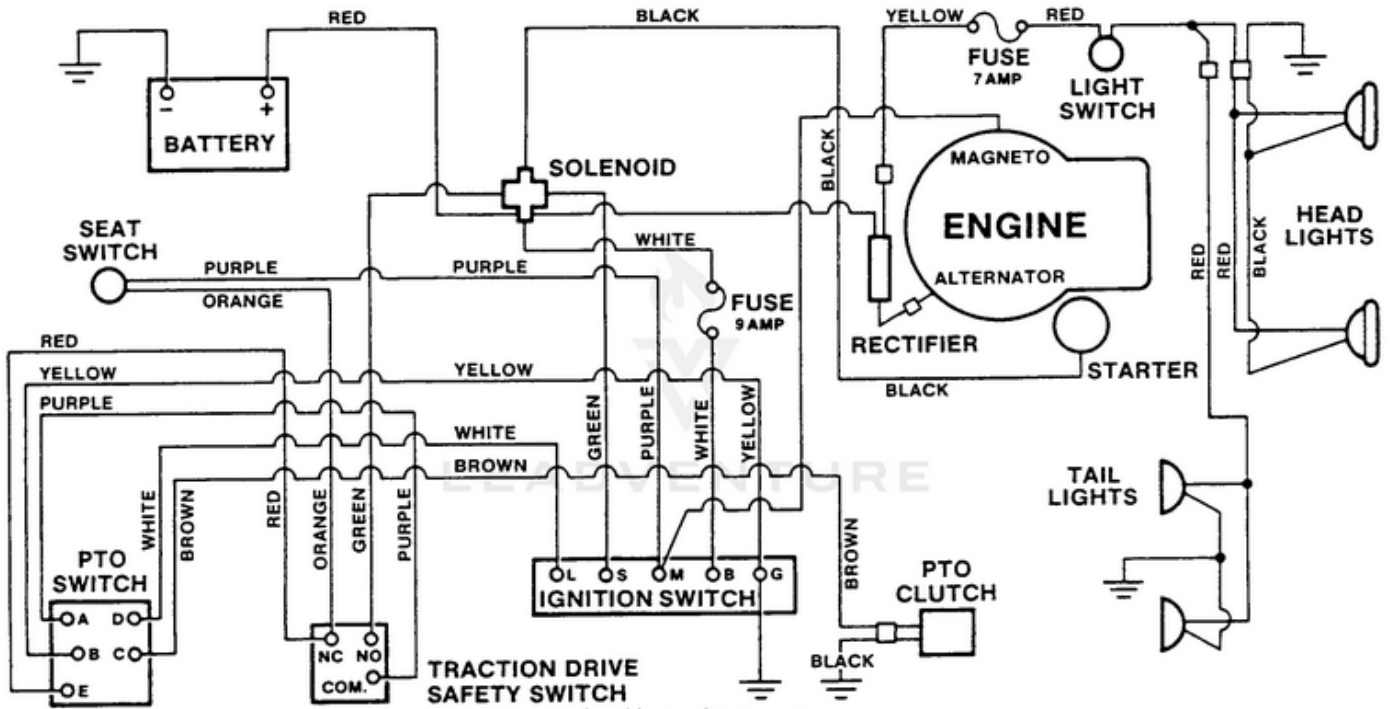

Ref #	Part #	Description	Qty	Context	Note
42	JA320790	KEY	1		
43	JA376114	SPACER- Ball Joint	1		
44	JA376064	BALL JOINT	1		
45	JA400268	SCREW	3		
46	JA443106	NUT	4		
47	JA446136	WASHER	3		
48	JA453009	WASHER	6		
49	JA400186	SCREW	3		
50	JA443112	NUT	3		
51	JA376062	TUBE	1		
52	JA376060	BALL JOINT	1		
53	JA181964	RIM & TIRE ASSY.	2		
54	JA315970	WASHER	1		
55	JA312398	WASHER-HT	2		
56	JA460040	PIN	2		
57	JA316802	CAP	2		
58	JA313820	SPACER	8		
59	JA471225	FITTING- Grease	2		
60	JA376115	SPACER- Ball joint	1		
61	JA339619	ARM- Steering	1		
62	JA339606	CAP- Steering wheel	1		

LTX11 Tractor UT-33005-A - Wiring Diagram

Rendered by LeadVenture, Inc.