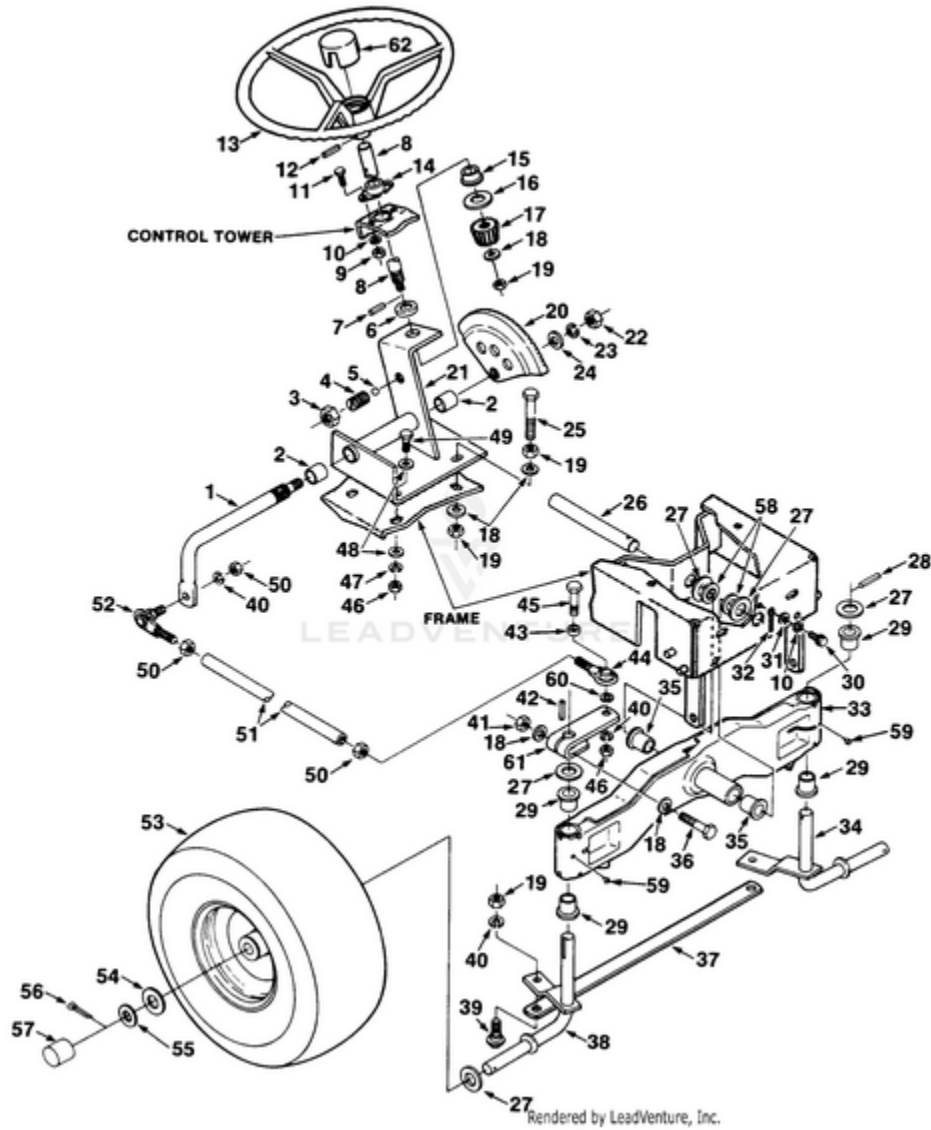

LTX11 Tractor UT-33005-A - Steering Linkage

Ref #	Part #	Description	Qty	Context	Note
1	JA339631	ARM- Pitman	1		
2	JA311555	BUSHING	2		
3	JA443826	NUT	1		
4	JA376121	SPACER- Steering	1		
5	JA465006	BALL- .312 dia.	1		
6	JA376108	SPACER- Steering	1		
7	JA461383	PIN- Roll	1		
8	JA339632	SHAFT- Steering wheel	1		
9	JA443102	NUT- Hex 1/4-20	2		
10	JA446130	WASHER- Lock 1/4	2		
11	JA400104	SCREW	2		
12	JA461387	PIN	1		
13	JA392591	WHEEL- Steering	1		
14	JA376074	BEARING- Steering shaft	1		
15	JA346133	BUSHING	1		
16	JA375970	WASHER	1		
17	JA339629	PINION- Steering	1		
18	JA453011	WASHER	2		
19	JA 443110	NUT	4		
20	JA392599	STEERING- Gear	1		
21	JA142203	SUPPORT- Steering	1		
22	JA 443118	NUT	1		
23	JA446154	WASHER	1		
24	JA453017	NLA(NO LONGER AVAILABLE)	2		
25	JA400276	SCREW	1		
26	JA376067	ROD	1		
27	JA453022	WASHER	6		
28	JA461408	PIN	1		
29	JA376065	BUSHING- Spindle	4		
30	JA408878	SCREW- 1/4-20 x 3/4	1		
31	JA453023	WASHER- Plain 1/4	1		
32	JA460064	PIN- Cotter	1		
33	JA142188	FRONT AXLE ASSY.	1		
34	JA142193	SPINDLE	1		
35	JA310084	BEARING	2		
36	JA400272	SCREW	1		
37	JA376059	BAR- Tie	1		
38	JA142194	SPINDLE	1		
39	JA376085	BOLT- Tie bar mounting	2		
40	JA446142	WASHER- 3/8 lock	5		
41	JA 444762	NUT- Centerlock	3