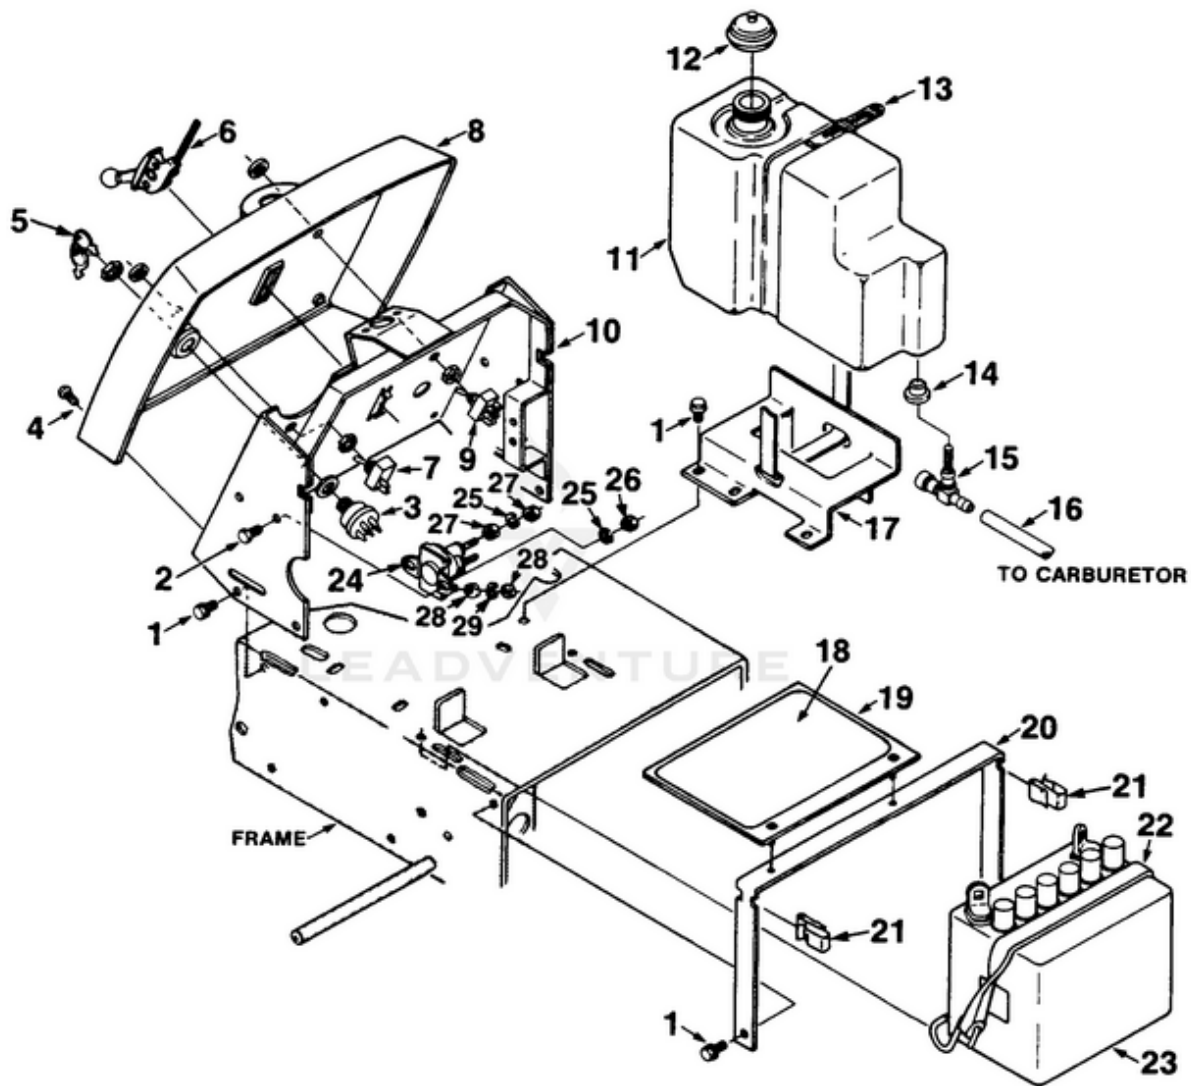

LTX11 Tractor UT-33005-A - Control Panel, Battery And Gas Tank

Rendered by LeadVenture, Inc.

Ref #	Part #	Description	Qty	Context	Note
1	JA375978	BOLT- 1/4-14	9		
2	JA400104	SCREW- 1/4-20 x 1/2 hex	2		
3	JA130412	SWITCH- Key	1		
4	JA409036	SCREW	4		
5	JA343060	KEY	2		
6	JA130442	CONTROL	1		
7	JA158992	SWITCH	1		
8	JA995340	PANEL- Dash	1		
9	JA990135	SWITCH- PTO	1		
10	JA142201	CONTROL TOWER ASSY.	1		
11	JA397379	TANK- Gas	1		
12	JA376011	CAP- Fuel	1		
13	JA990980	STRAP- Gas tank	1		
14	JA361117	BUSHING	1		
15	JA131130	VALVE- Shut off	1		
16	JA990990	TUBING- Rubber	1	(fuel line)	
17	JA339601	SUPPORT	1		
18	JA991470	DECAL- Battery	1		
19	JA376068	COVER- Battery	1		
20	JA339605	BRACKET	1		
21	JA352496	CLIP	2		
22	JA158959	STRAP- Hold down	1		
23	JA376080	BATTERY	1		
24	JA339510	SOLENOID	1		
25	JA446130	WASHER- Lock 1/4	4		
26	JA443102	NUT- Hex 1/4-20	2		
27	JA443802	NUT	4		
28	JA444306	NUT	4		
29	JA446112	WASHER- Lock	2		
	JA473165	Secure ties	A/R		