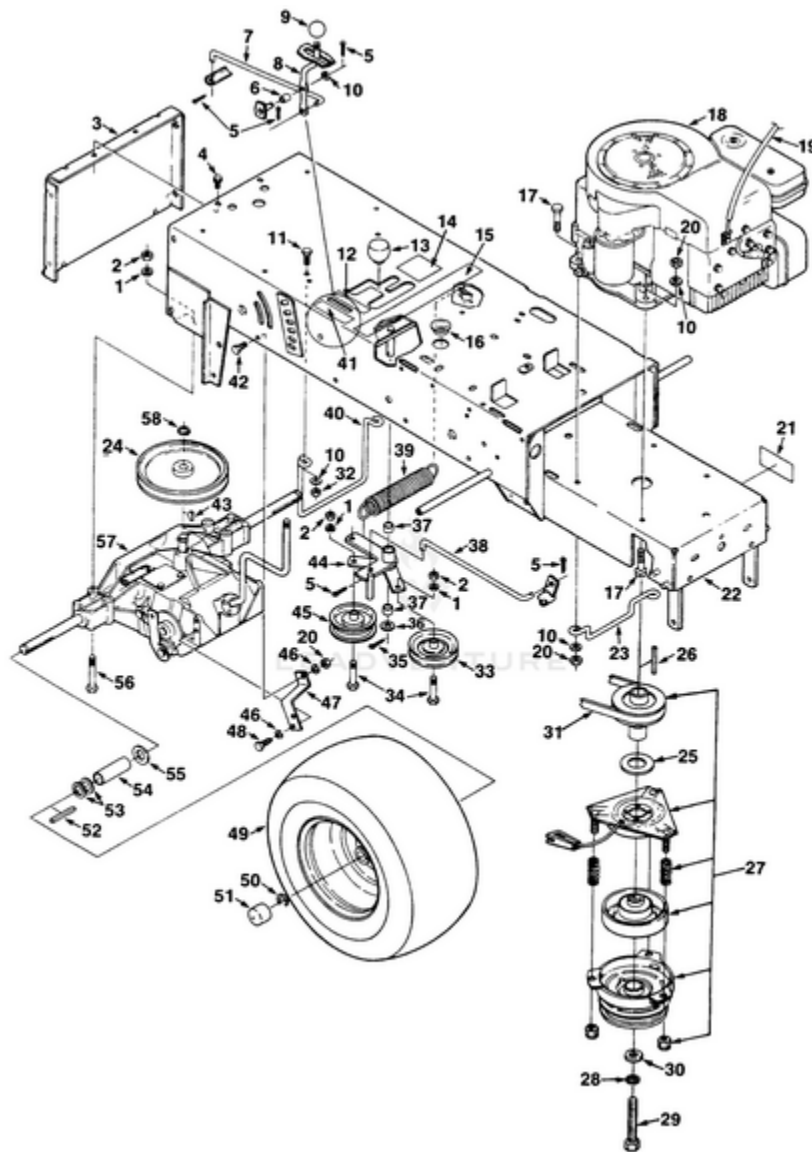

LTX11 Tractor UT-33005-A - Frame Transaxle And Engine

Rendered by LeadVenture, Inc.

Ref #	Part #	Description	Qty	Context Note
1	JA446142	WASHER- 3/8 lock	6	
2	JA 443110	NUT- 3/8-16 hex	6	
3	JA392590	BRACKET- Hitch	1	
4	JA408865	BOLT- 1/4-20	6	
5	JA460014	PIN- Cotter	4	
6	JA376077	SPACER- Lever	1	
7	JA339611	ROD- Hi-lo sect.	1	
8	JA339593	LEVER- Hi-lo	1	
9	JA315209	KNOB	1	
10	JA453009	WASHER- Flat 11/32	A/R	
11	JA400186	SCREW- 5/16-18 x 7/8 hex hd. cap	2	
12	JA990590	DECAL- Second & Reverse	1	
13	JA376078	KNOB- Shift lever	1	
14	JA990600	DECAL- First & Third	1	
15	JA990260	DECAL- Warning	1	
16	JA376066	BUSHING- Snap	1	
17	JA 400194	SCREW- 5/16-18 x 1 3/4 hex hd. cap	4	
18	JA995630	ENGINE- 8 HP (LTX-8)	1	
	JA995640	ENGINE- 11 HP (LTX-11)	1	
19	JA991910	CABLE- Retaining	1	
20	JA443106	NUT- 5/16-18	5	
21	JA339569	DECAL- Warning	1	
22	JA117790	FRAME ASSY.	1	
23	JA376038	GUIDE- Front belt	1	
24	JA392593	PULLEY- Drive	1	
25	JA570047	WASHER	1	
26	JA325288	KEY	1	
27	JA990114	BRAKE- Electric clutch	1	
28	JA446148	WASHER- Lock 7/16 hvy.	1	
29	JA400384	SCREW- 7/16-20 x 2 3/4 hex hd. cap	1	
30	JA990128	CLUTCH- Retainer	1	
31	JA392594	BELT- Traction drive	1	
32	JA444718	NLA(NO LONGER AVAILABLE)	4	
33	JA339630	IDLER- Inside	1	
34	JA400268	SCREW- 3/8-16 x 1 3/4 hex hd. cap	2	
35	JA460048	PIN	1	
36	JA453017	NLA(NO LONGER AVAILABLE)	1	
37	JA328133	BUSHING	2	
38	JA376098	ROD- Idler actuator	1	
39	JA376088	SPRING- Extension	1	
40	JA376037	GUIDE- Rear belt	1