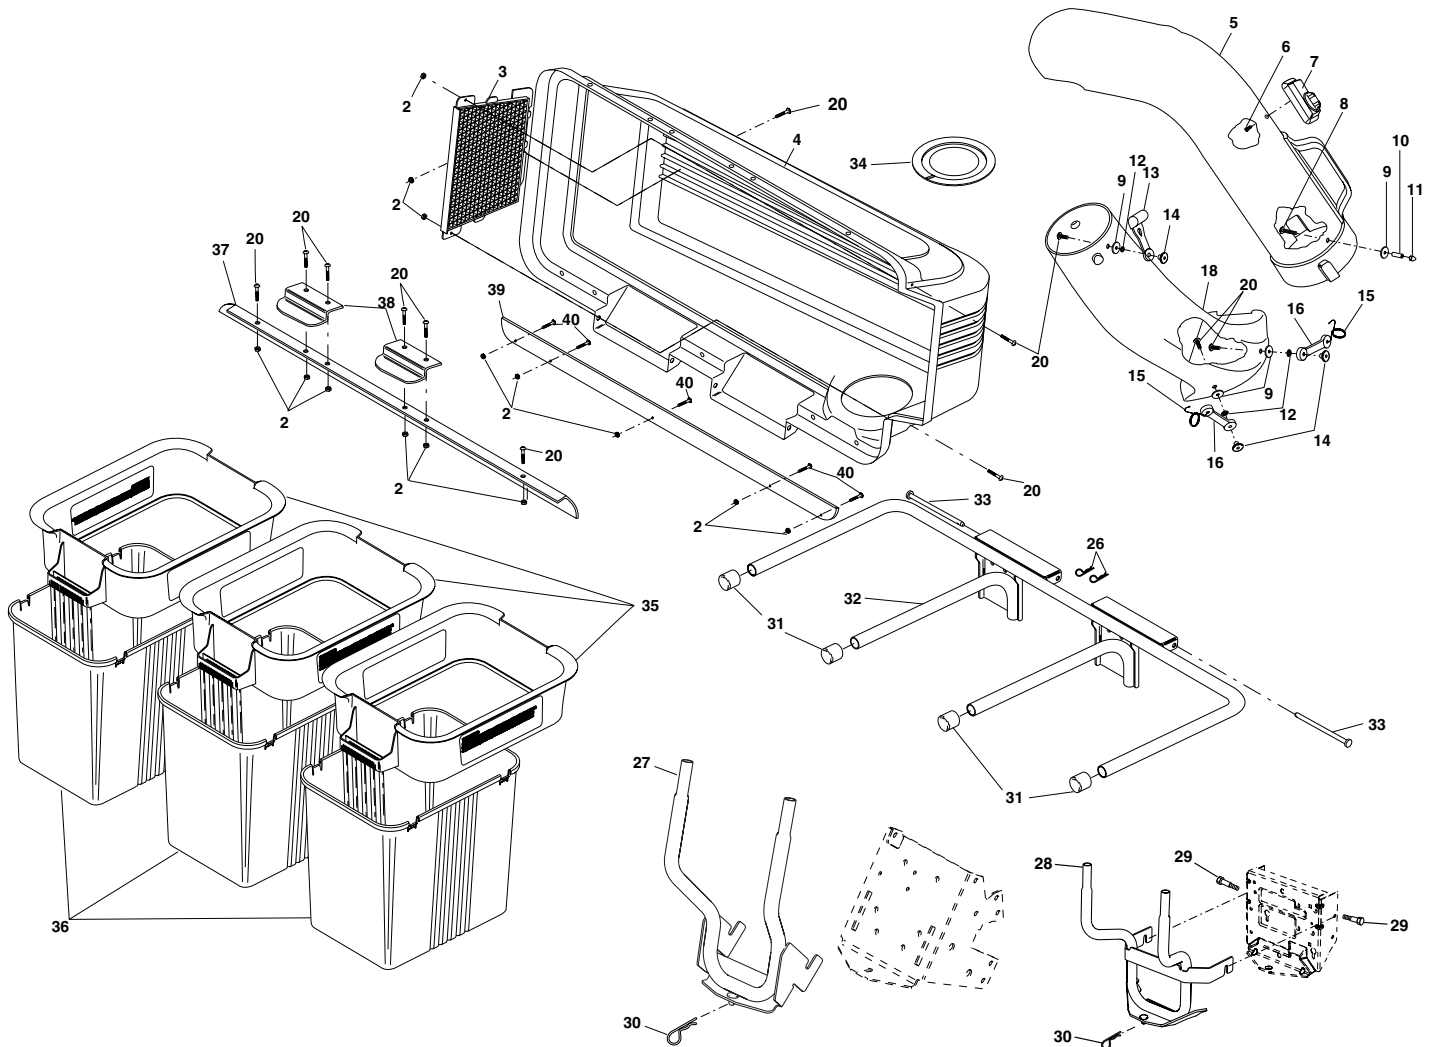

Grass Catcher

LTGTB48 A

954633736

REPAIR PARTS

GRASS CATCHER- - MODEL NUMBER LTGTB48A

KEY NO.	PART NO.	DESCRIPTION
2	532069180	Nut, Crownlock #10-24
3	532127533	Screen, Cover
4	532139850	Cover Assembly (Includes 3, 37, 38, 39)
5	532176741	Chute, Upper
6	818021008	Screw, Special #10-14x1/2
7	532140572	Dump Bag Indicator
8	532087175	Screw, #10-24 x 1-1/8
9	819061216	Washer 3/16x3/4x16 Ga.
10	532007206	Spacer, Split
11	532060867	Nut, Acorn #10-24
12	810071000	Washer, Lock
13	532109808	Latch, Chute
14	532125004	Nut, Weld
15	532130760	Latch, Hook
16	532130759	Rubber, Latch
18	532174345	Chute, Lower

KEY NO.	PART NO.	DESCRIPTION
20	871161010	Screw #10-24 x 5/8
26	532124670	Spring, Retainer
27	532176987	Support Assembly - GT
28	532179534	Support Assembly - LT
29	532176997	Shoulder Bolt, Self Tapping
30	532165898	Spring, Retainer
31	532174083	Plug, Tubing End
32	532176990	Bagger, Frame
33	532128600	Pin, Hinge
34	532127534	Gasket, Cover
35	532183286	Container, Top
36	532129586	Container, Bottom
37	532134637	Seal, Cover
38	532130895	Latch Handle, Cover
39	532186601	Strip, Reinforcement
40	871141008	Screw #10-24 x 1/2
--	532190227	Owner's Manual