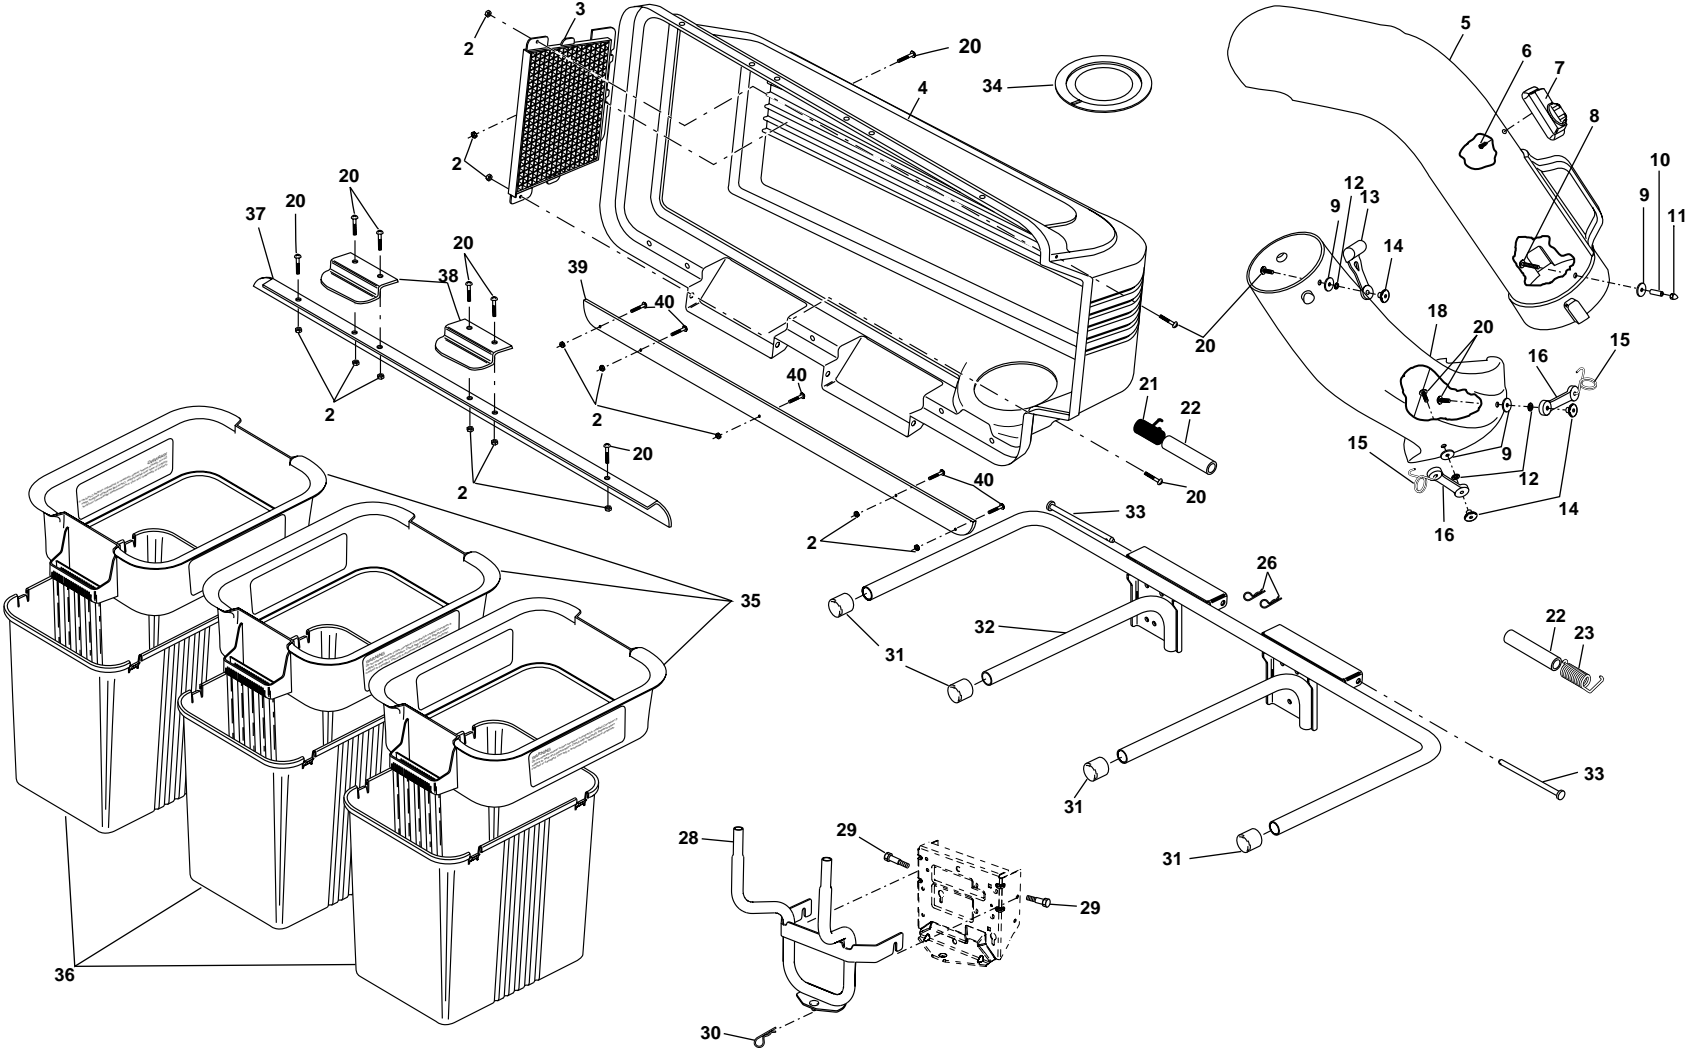

**Model No. LTB48A (C 48)**  
**48 Inch Mower**  
**Grass Catcher**

- **Repair Parts**
-

# REPAIR PARTS/PIÈCES DE RECHANGE

## GRASS CATCHER - MODEL NUMBER LTB48A (C 48)

## GRASS CATCHER - MODEL NUMBER LTB48A (C 48)

KEY NO.	PART NO.	DESCRIPTION	KEY NO.	PART NO.	DESCRIPTION
2	532069180	Nut, Crownlock #10-24	26	532124670	Spring, Retainer
3	532127533	Screen, Cover	28	<b>532176996</b>	Support Assembly
4	532134678	Cover	29	<b>532176997</b>	Shoulder Bolt, Self Tapping
5	<b>532176741</b>	Chute, Upper	30	<b>532165898</b>	Spring, Retainer
6	818021008	Screw, Special #10-14x1/2	31	532174083	Plug, Tubing End
7	532140572	Dump Bag Indicator			
8	532087175	Screw, #10-24 x 1-1/8	32	<b>532176990</b>	Bagger, Frame
9	819061216	Washer 3/16x3/4x16 Ga.	33	532128600	Pin, Hinge
10	532007206	Spacer, Split	34	532127534	Gasket, Cover
11	532060867	Nut, Acorn #10-24	35	532129585	Container, Top
12	810071000	Washer, lock	36	532129586	Container, Bottom
13	532109808	Latch, Chute	37	532134637	Seal, Cover
14	532125004	Nut, Weld	38	532130895	Latch Handle, Cover
15	532130760	Latch, Hook	39	532155857	Strip, Reinforcement
16	532130759	Rubber, Latch	40	871141008	Screw #10-24 x 1/2
18	<b>532174345</b>	Chute, Lower	--	532104419	Bag, 3.0 mil. 30 Gallon
20	871161010	Screw #10-24 x 5/8			Trash (not included with bagger)
21	532132796	Spring, Cover L.H. (black)	--	<b>532178478</b>	Owner's Manual
22	532140809	Spacer, Cover			
23	532132983	Spring, Cover R.H. (gray)			