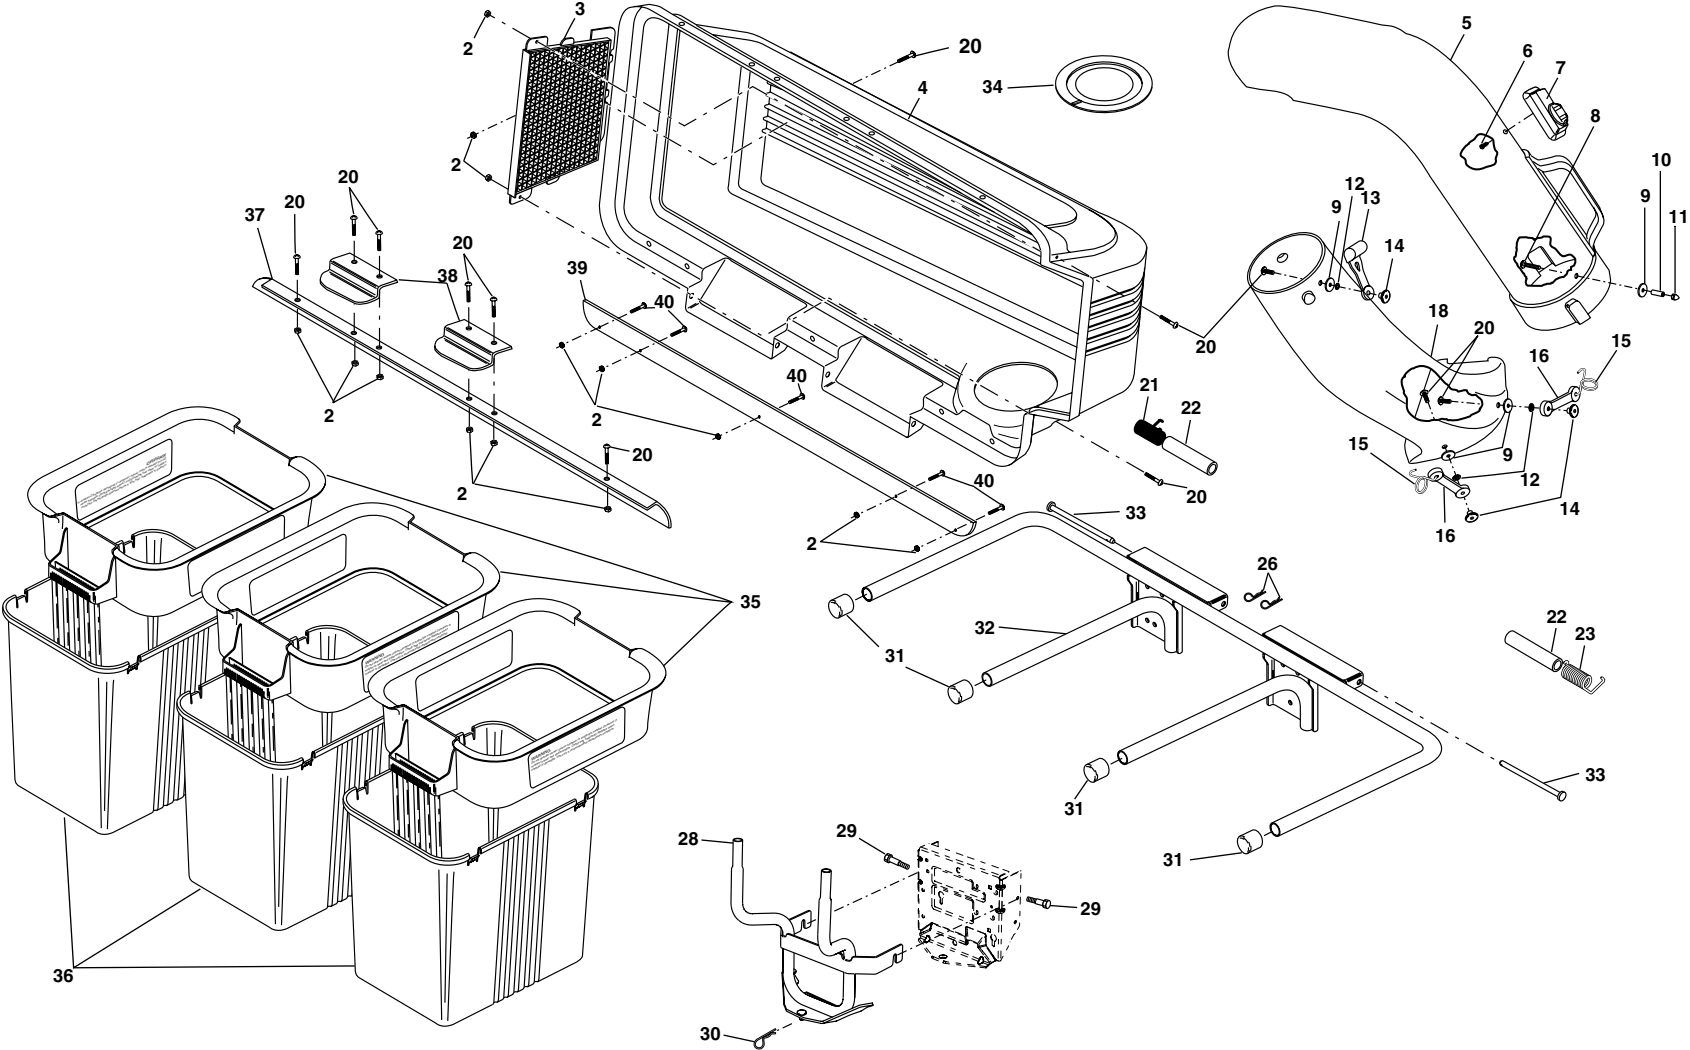

Model No. LTB48A (C48A) 48 Inch Mower Grass Catcher

- **Repair Parts**

REPAIR PARTS/PIÈCES DE RECHANGE

GRASS CATCHER - - MODEL NUMBER LTB48A / RAMASSE-HERBE - - NUMÉRO DE MODÈLE LTB48A

PRODUCT NUMBER 954 63 19-30 / NUMÉRO DE PRODUIT 954 63 19-30

10

REPAIR PARTS/PIÈCES DE RECHANGE

GRASS CATCHER - - MODEL NUMBER LTB48A / RAMASSE-HERBE - - NUMÉRO DE MODÈLE LTB48A
 PRODUCT NUMBER 954 63 19-30 / NUMÉRO DE PRODUIT 954 63 19-30

11

KEY NO.	PART NO.	DESCRIPTION	KEY NO.	PART NO.	DESCRIPTION
2	532069180	Nut, Crownlock #10-24	26	532124670	Spring, Retainer
3	532127533	Screen, Cover	28	532179534	Support Assembly
4	532134678	Cover	29	532176997	Shoulder Bolt, Self Tapping
5	532176741	Chute, Upper	30	532165898	Spring, Retainer
6	818021008	Screw, Special #10-14x1/2	31	532174083	Plug, Tubing End
7	532140572	Dump Bag Indicator			
8	532087175	Screw, #10-24 x 1-1/8	32	532176990	Bagger, Frame
9	819061216	Washer 3/16x3/4x16 Ga.	33	532128600	Pin, Hinge
10	532007206	Spacer, Split	34	532127534	Gasket, Cover
11	532060867	Nut, Acorn #10-24	35	532129585	Container, Top
12	810071000	Washer, lock	36	532129586	Container, Bottom
13	532109808	Latch, Chute	37	532134637	Seal, Cover
14	532125004	Nut, Weld	38	532130895	Latch Handle, Cover
15	532130760	Latch, Hook	39	532155857	Strip, Reinforcement
16	532130759	Rubber, Latch	40	871141008	Screw #10-24 x 1/2
18	532174345	Chute, Lower	--	532104419	Bag, 3.0 mil. 30 Gallon
20	871161010	Screw #10-24 x 5/8			Trash (not included with bagger)
21	532132796	Spring, Cover L.H. (black)			Owner's Manual
22	532140809	Spacer, Cover	--	532178478	
23	532132983	Spring, Cover R.H. (gray)			