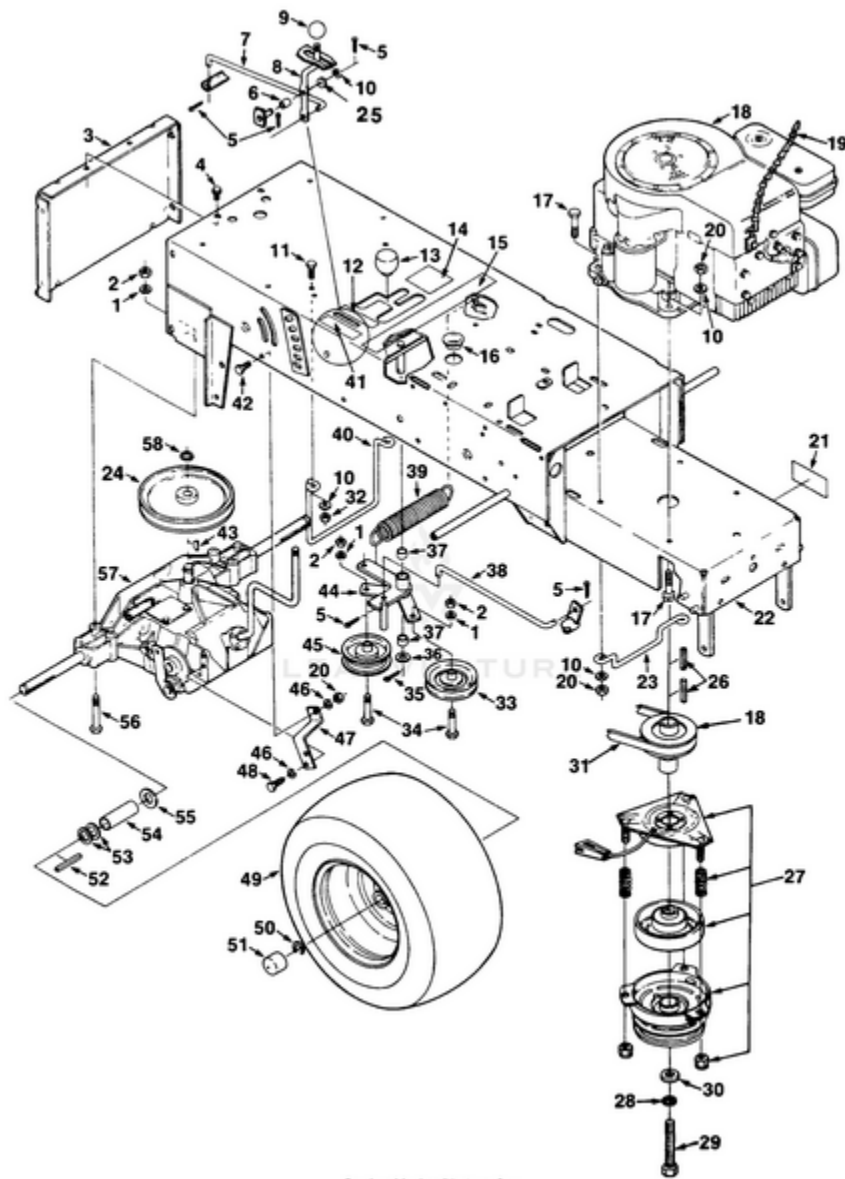

LT1238G Tractor UT-33021 - Frame Transaxle And Engine

Rendered by LeadVenture, Inc.

Ref #	Part #	Description	Qty	Context Note
1	JA446142	WASHER- Lock (3/8")	6	
2	JA 443110	NUT- Hex (3/8-16)	6	
3	JA994985	BRACKET- Hitch	1	
4	JA408865	BOLT- (1/4-20 x 9/16")	2	
5	JA460014	PIN- Cotter (3/32 x 3/4")	4	
6	JA376077	SPACER- Lever	1	
7	JA339611	ROD- Hi-lo sect.	1	
8	JA339593	LEVER- Hi-lo	1	
9	JA315209	KNOB	1	
10	JA453009	WASHER- Flat (5/16")	A/ R	
11	JA400186	SCREW- Hex hd. cap (5/16-18 x 7/8")	2	
12	JA990590	DECAL- Second & Reverse	1	
13	JA376078	KNOB- Shift lever	1	
14	JA990600	DECAL- First & Third	1	
15	JA990260	DECAL- Warning	1	
16	JA376066	BUSHING- Snap	1	
17	JA 400194	SCREW- Hex hd. cap (5/16-18 x 1 3/4")	4	
18	JA991071	PULLEY- Drive	1	
19	JA994960	CHAIN- Restraining	1	
20	JA443106	NUT- (5/16-18)	5	
21	JA992354	DECAL- Warning	1	
22	JA117790	FRAME ASSY.	1	
23	JA376038	GUIDE- Front belt	1	
24	JA392593	PULLEY- Drive	1	
25	JA454012	WASHER- Shakeproof	1	
26	JA306968	KEY	2	
27	JA990977	BRAKE- Electric clutch	1	
28	JA446148	WASHER- Lock hvy. (7/16")	1	
29	JA400368	SCREW- Hex hd. cap (7/16-20 x 3")	1	
30	JA990128	CLUTCH- Retainer	1	
31	JA392594	BELT- Traction drive	1	
32	JA444718	NLA(NO LONGER AVAILABLE)	4	
33	JA339630	IDLER- Inside	1	
34	JA400268	SCREW- Hex hd cap (3/8-16 x 1 3/4")	2	