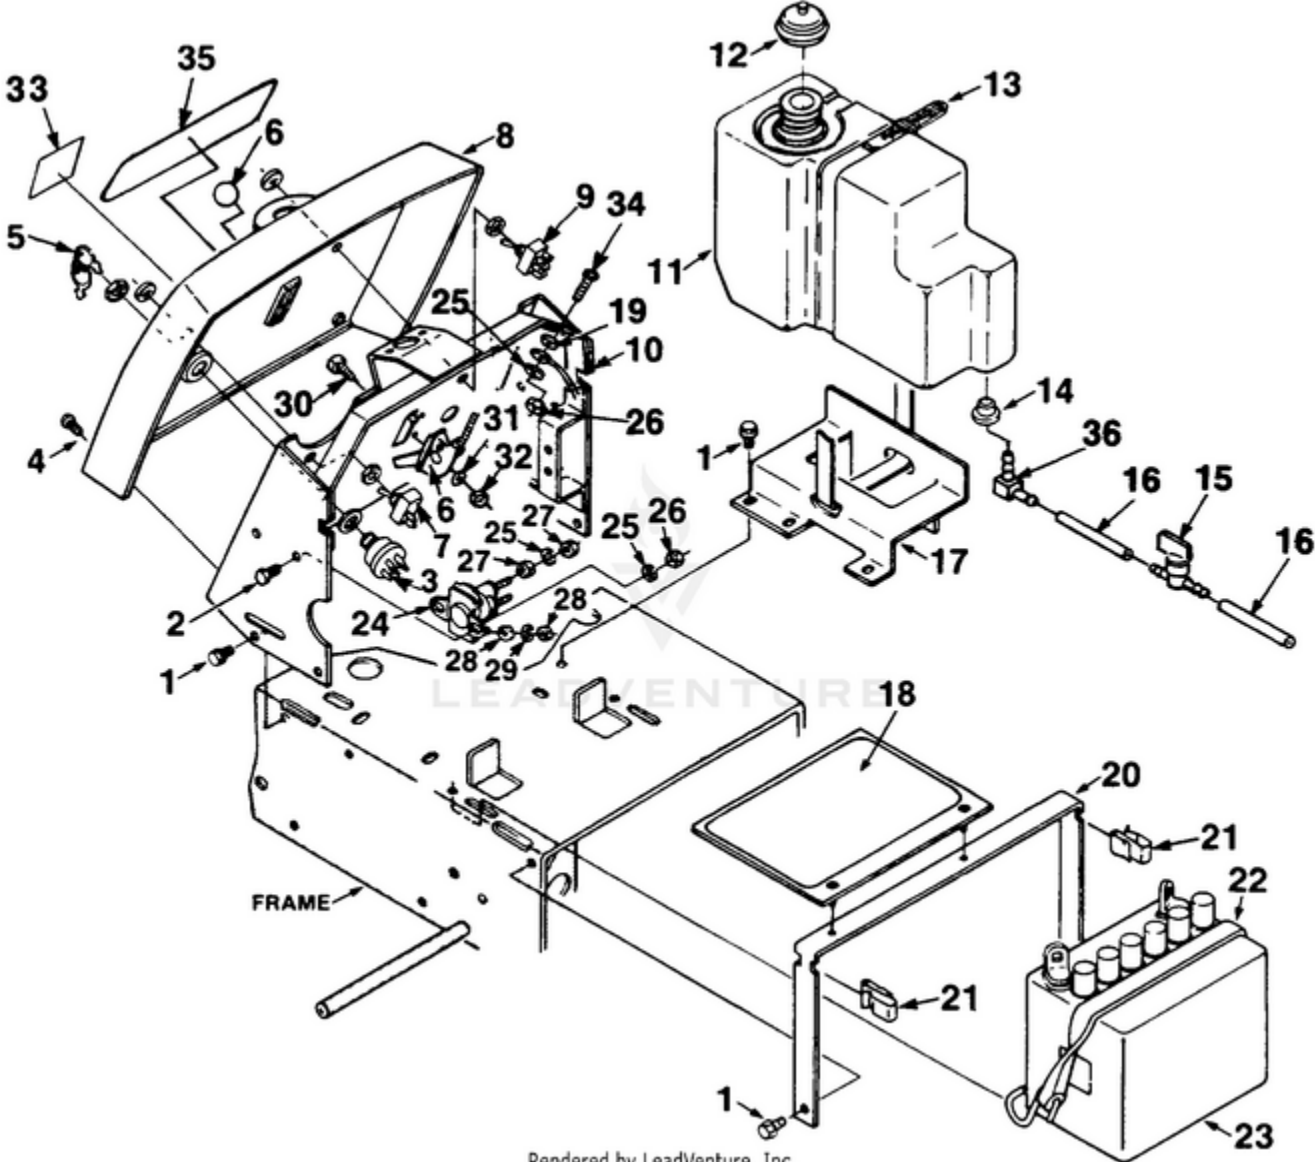

LT1238G Tractor UT-33021 - 38" Rotary Mower Attachment Deck

Rendered by LeadVenture, Inc.

Ref #	Part #	Description	Qty	Context Note
1	JA995045	NUT-Center Lock (9/16-18)	2	
2	JA994942	PULLEY- Cutter head	2	
3	JA455049	WASHER- Flat	6	
4	JA994931	SPINDLE- Cutter head	2	
5	JA994934	SPACER- Spindle	2	
6	JA990007	PLATE- Air cut off	2	
7	JA453011	WASHER- Flat (3/8")	8	
8	JA445775	NUT- Flange (5/16-18)	6	
9	JA441676	BOLT- Rd. hd., sq. neck (3/8-16 x 1 1/4")	4	
10	JA441679	BOLT- Rd. hd., sq. neck	6	
11	JA994930	ROD- Deflector	1	
12	JA990006	BRACKET- Chute hinge	1	
13	JA994932	SPRING- Torsion	1	
14	JA994939	CHUTE- Deflector Assy.	1	
15	JA994935	NUT- Pal, push (3/8")	2	
16	JA995046	NUT- Hex (9/16-18)	2	
17	JA994928	WASHER- Flat	2	
18	JA994927	WASHER- Belleville	2	
19	JA994978	BLADE	2	
20	JA994933	BLADE- Adaptor	2	
21	JA994941	HOUSING- Spindle	2	
22	JA994945	DECK ASSEMBLY	1	Includes items 23-25
23	JA339460	DECAL- Danger	2	
24	JA339566	DECAL- No step		
25	JA994954	DECAL- Belt installation	1	
26	JA314916	WASHER- Flat	4	
27	JA 444762	NUT- Hex lock (3/8-16)	9	
28	JA309457	WASHER- Blade mtg.	4	
29	JA994913	ARM- Idler	1	
30	JA400266	SCREW- Hex hd., cap (3/8-16 x 1 1/2")		
31	JA990824	PULLEY- Idler	2	
32	JA994974	SPRING- Extension	1	
33	JA400268	SCREW- Hex hd., cap (3/8-16 x 1 3/4")	1	
34	JA400270	SCREW- Hex hd., cap (3/8-16 x 2")	1	
35	JA376144	ROD- Spring release	1	
36	JA352594	SPACER- Idler arm	1	
37	JA995051	SCREW- Hex washer hd.	10	
38	JA992514	BRACKET- Rear hanger	2	
39	JA376094	BOLT- Shoulder	2	
40	JA991759	PIN- Clevis	2	
41	JA994915	PIN- Link	1	

Ref #	Part #	Description	Qty	Context Note
42	JA994972	BRACKET- Link	1	
43	JA460306	PIN- Hair cotter	3	
44	JA453023	WASHER- Flat	2	

LT1238G Tractor UT-33021 - Control Panel, Battery And Gas Tank

Rendered by LeadVenture, Inc.