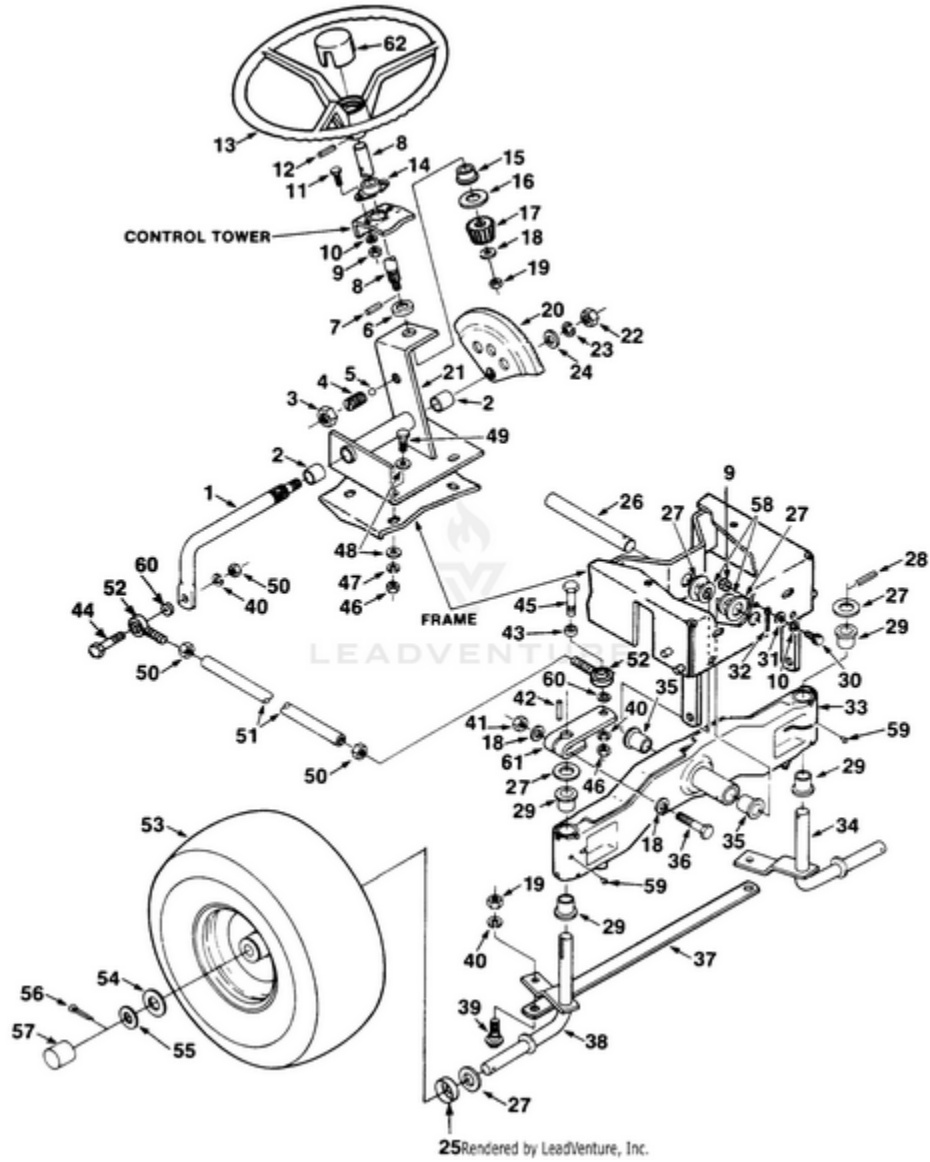

LT1238G Tractor UT-33021 - Steering Linkage

Ref #	Part #	Description	Qty	Context Note
1	JA994336	ARM- Pitman	1	
2	JA311555	BUSHING	2	
3	JA443826	NUT- (5/8")	1	
4	JA376121	SPACER- Bearing	1	
5	JA465006	BALL- (.312 dia)	1	
6	JA376108	SPACER- Steering	1	
7	JA461383	PIN- Roll (3/16 x 1")	1	
8	JA994335	SHAFT- Steering wheel	1	
9	JA443102	NUT- Hex (1/4-20)	3	
10	JA446130	WASHER- Lock (1/4")	2	
11	JA400104	SCREW- Hex (1/4-20 x 1/2")	2	
12	JA461387	PIN- Roll (1/4 x 1")	1	
13	JA990346	WHEEL- Steering	1	
14	JA376074	BEARING- Steering shaft	1	
15	JA346133	BUSHING	1	
16	JA375970	WASHER	1	
17	JA339629	PINION- Steering	1	
18	JA992581	WASHER	3	
19	JA 443110	NUT- Hex (3/8-16)	3	
20	JA392599	GEAR- Steering	1	
21	JA994337	SUPPORT- Steering	1	
22	JA 443118	NUT- Hex (1/2-13)	1	
23	JA446154	WASHER- Lock (1/2")	1	
24	JA453017	NLA(NO LONGER AVAILABLE)	1	
25	JA375411	WASHER- Dust	2	
26	JA376067	ROD	1	
27	JA453022	WASHER- Flat (3/4")	6	
28	JA461408	PIN- Roll (1/4 x 1 1/2")	1	
29	JA376065	BUSHING- Spindle	4	
30	JA400110	SCREW- (1/4-20 x 7/8")	1	
31	JA453023	WASHER- Plain (1/4")	1	
32	JA460064	PIN- Cotter	1	
33	JA994339	FRONT AXLE ASSY	1	
34	JA990937	SPINDLE	1	
35	JA310084	BEARING	2	
36	JA400272	SCREW- Hex (3/8-16 x 2 1/4")	1	
37	JA376059	BAR- Tie	1	
38	JA992617	SPINDLE- R.H.	1	
39	JA376085	BOLT- Tie bar mounting	2	
40	JA446142	WASHER- Lock (3/8")	5	
41	JA 444762	NUT- Centerlock (3/8-16)	1