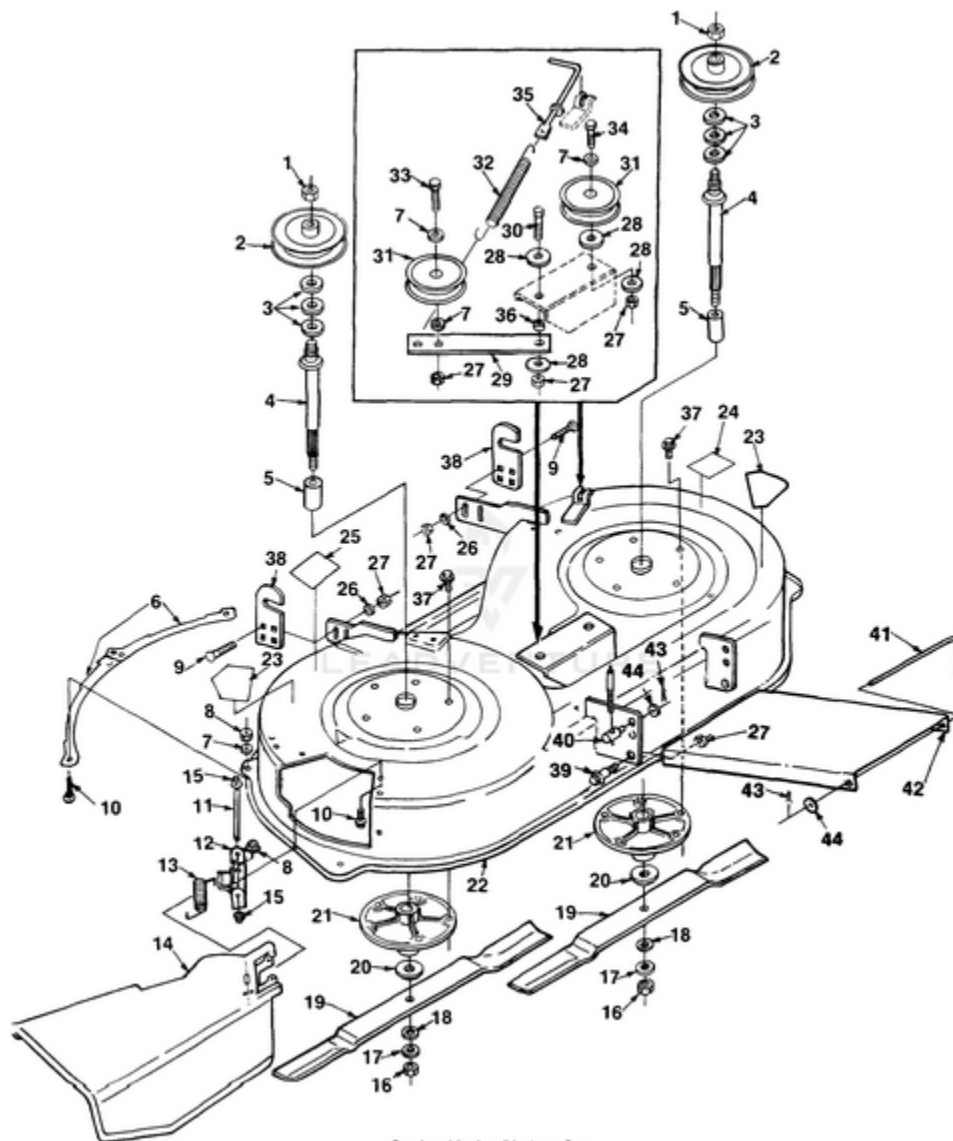

LT1238G Tractor UT-33021 - 38" Rotary Mower Attachment Deck

Rendered by LeadVenture, Inc.

Ref #	Part #	Description	Qty	Context Note
1	JA995045	NUT-Center Lock (9/16-18)	2	
2	JA994942	PULLEY- Cutter head	2	
3	JA455049	WASHER- Flat	6	
4	JA994931	SPINDLE- Cutter head	2	
5	JA994934	SPACER- Spindle	2	
6	JA990007	PLATE- Air cut off	2	
7	JA453011	WASHER- Flat (3/8")	8	
8	JA445775	NUT- Flange (5/16-18)	6	
9	JA441676	BOLT- Rd. hd., sq. neck (3/8-16 x 1 1/4")	4	
10	JA441679	BOLT- Rd. hd., sq. neck	6	
11	JA994930	ROD- Deflector	1	
12	JA990006	BRACKET- Chute hinge	1	
13	JA994932	SPRING- Torsion	1	
14	JA994939	CHUTE- Deflector Assy.	1	
15	JA994935	NUT- Pal, push (3/8")	2	
16	JA995046	NUT- Hex (9/16-18)	2	
17	JA994928	WASHER- Flat	2	
18	JA994927	WASHER- Belleville	2	
19	JA994978	BLADE	2	
20	JA994933	BLADE- Adaptor	2	
21	JA994941	HOUSING- Spindle	2	
22	JA994945	DECK ASSEMBLY	1	Includes items 23-25
23	JA339460	DECAL- Danger	2	
24	JA339566	DECAL- No step		
25	JA994954	DECAL- Belt installation	1	
26	JA314916	WASHER- Flat	4	
27	JA 444762	NUT- Hex lock (3/8-16)	9	
28	JA309457	WASHER- Blade mtg.	4	
29	JA994913	ARM- Idler	1	
30	JA400266	SCREW- Hex hd., cap (3/8-16 x 1 1/2")		
31	JA990824	PULLEY- Idler	2	
32	JA994974	SPRING- Extension	1	
33	JA400268	SCREW- Hex hd., cap (3/8-16 x 1 3/4")	1	
34	JA400270	SCREW- Hex hd., cap (3/8-16 x 2")	1	
35	JA376144	ROD- Spring release	1	
36	JA352594	SPACER- Idler arm	1	
37	JA995051	SCREW- Hex washer hd.	10	
38	JA992514	BRACKET- Rear hanger	2	
39	JA376094	BOLT- Shoulder	2	
40	JA991759	PIN- Clevis	2	
41	JA994915	PIN- Link	1	