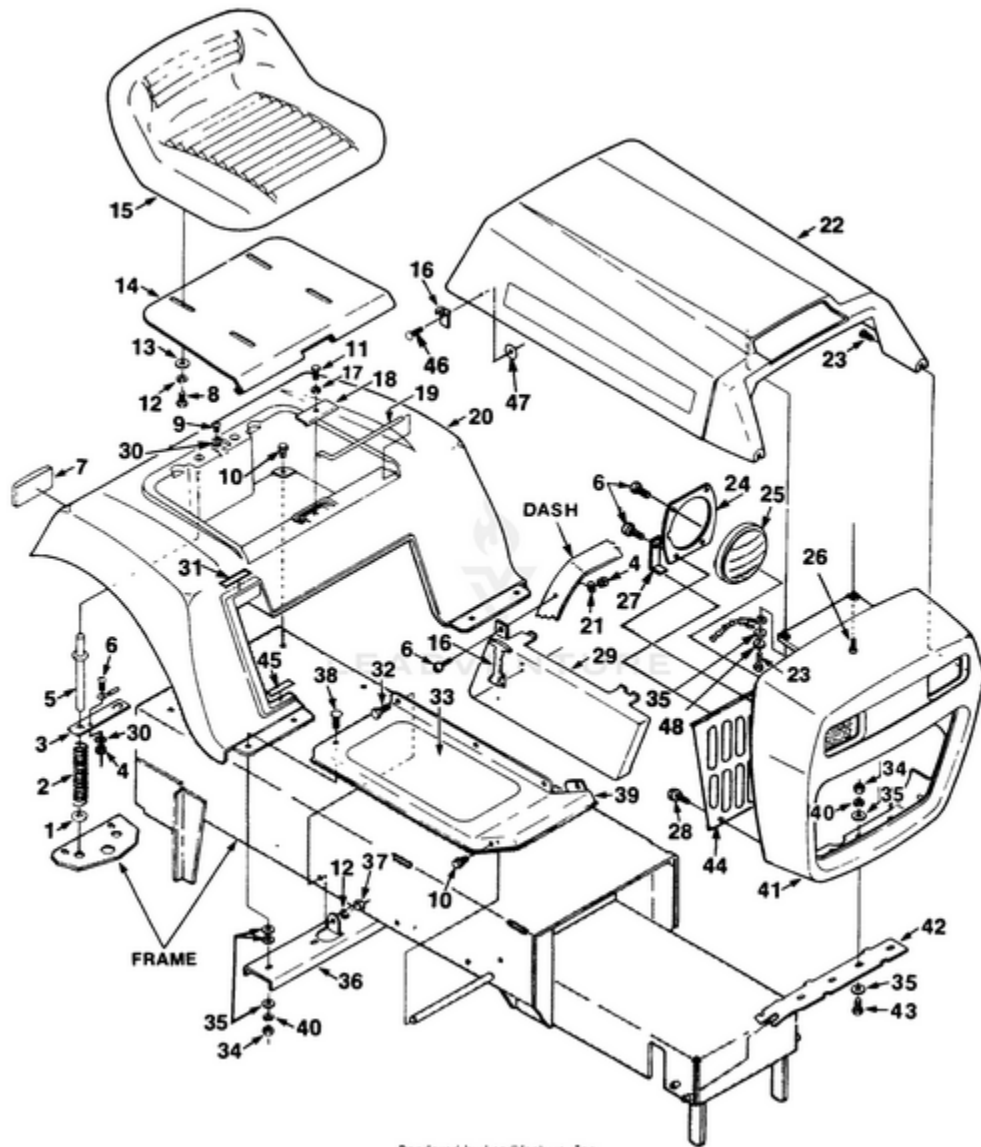

LT1238G Tractor UT-33021 - Cowlings, Rear Fender And Seat Assembly

Rendered by LeadVenture, Inc.

Ref #	Part #	Description	Qty	Context Note
1	JA376122	WASHER- Insulation	2	
2	JA376118	SPRING- Compression	2	
3	JA376116	CONTACT- Interlock	1	
4	JA444310	NUT Hex (10-24)	5	
5	JA376117	PIN- Seat Support	2	
6	JA403908	SCREW- (10-24 x 3/8")	10	
7	JA335757	REFLECTOR- Tail light	2	
8	JA 400182	SCREW- Hex hd. (5/16-18 x 5/8")	4	
9	JA409254	SCREW- (#10 x 1/2")	4	
10	JA375978	BOLT- (1/4-14 x .44)	4	
11	JA400108	USE 80052	5	
12	JA446136	WASHER- Lock (5/16")	6	
13	JA453009	WASHER- (5/16")	4	
14	JA994925	PAN- Seat	1	
15	JA994887	SEAT	1	
16	JA990290	LATCH	2	
17	JA446130	WASHER- Lock (1/4")	1	
18	JA376120	BRACKET- Hitch	1	
19	JA376119	ROD- Hinge	2	
20	JA994923	FENDER	1	
21	JA452002	WASHER	2	
22	JA994835	HOOD	1	
23	JA408406	SCREW- (1/4 x 14 x 1")	6	
24	JA339626	RETAINER- Light	2	
25	JA376091	LIGHT- Head	2	
26	JA408404	SCREW- Tap hex (1/4-14 x 3/4")	2	
27	JA994470	CLIP	2	
28	JA408405	SCREW- (1/4-14 x 1/2")	2	
29	JA993343	PANEL- Side R.H.	1	Incl. #6, 46 & 47
	JA993345	PANEL- Side L.H.	1	
30	JA446118	WASHER- Lock (#10)	2	
31	JA991014	DECAL- Hi-Lift Pos.	1	
32	JA400188	BOLT- Hex (5/16-18 x 1")	2	
33	JA339612	PAD- Footboard	2	
34	JA443102	NUT- Hex (1/4-20)	4	
35	JA453023	WASHER- Plain (1/4")	16	
36	JA339627	BRACKET- Footboard	1	
37	JA443106	NUT- Hex (5/16-18)	2	
38	JA441604	BOLT- (1/4-20 x 1")	4	
39	JA994921	FOOTBOARD, R.H.	1	Includes item #33
	JA994922	FOOTBOARD L.H.	1	Includes item #33