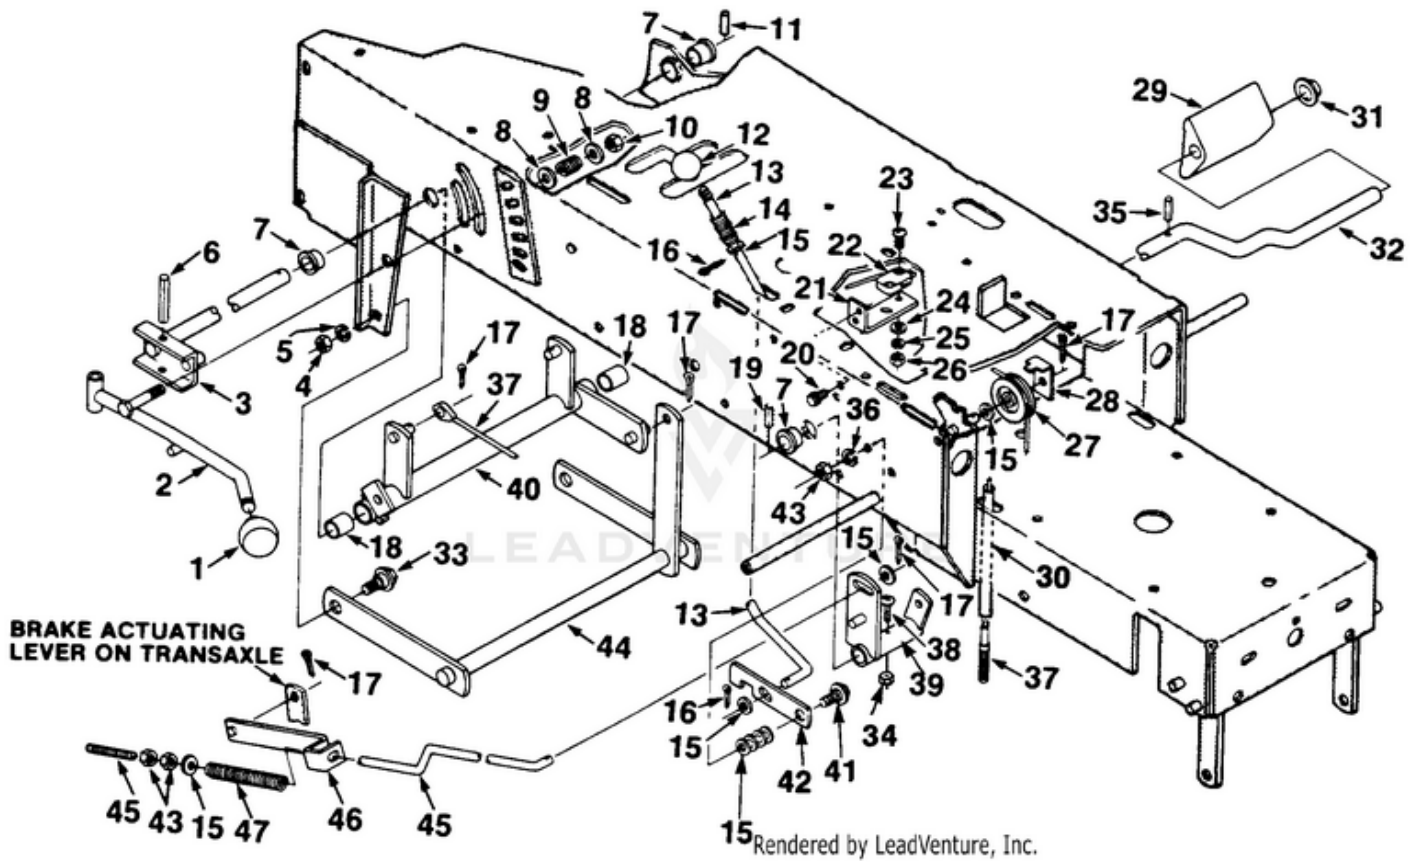

LT1238G Tractor UT-33021 - Lift, Brake And Clutch Linkage

Ref #	Part #	Description	Qty	Context Note
1	JA343497	KNOB- Implement lift handle	1	
2	JA994334	HANDLE- Lift	1	
3	JA181962	LIFT HANDLE BRACKET & ROD ASSY	1	
4	JA 443110	NUT- Hex (3/8-16)	2	
5	JA446142	WASHER- Lock hvy (3/8")	2	
6	JA461347	PIN- Groove (5/16 x 2 1/4")	1	
7	JA351587	BUSHING- Flange	4	
8	JA452006	NLA(NO LONGER AVAILABLE)	2	
9	JA376092	SPRING- Compression	1	
10	JA444718	NLA(NO LONGER AVAILABLE)	1	
11	JA461383	PIN- Spring (3/16 x 1")	1	
12	JA315209	KNOB- Parking brake	1	
13	JA376086	ROD- Brake lock	1	
14	JA315344	SPRING- Compression	1	
15	JA453009	WASHER- Flat (5/16")	8	
16	JA460026	PIN- Cotter (1/8 x 3/4")	2	
17	JA460014	PIN- Cotter (3/32 x 3/4")	7	
18	JA309902	BUSHING- Pivot	2	
19	JA461383	PIN- Roll (3/16 x 1")	2	
20	JA375978	BOLT- (1/4-14 x .44)	2	
21	JA376061	BRACKET- Safety switch	1	
22	JA991560	SWITCH- Safety	1	(traction clutch)
23	JA402776	SCREW- Slotted truss head (#4-40 x 1.00)	2	
24	JA455057	WASHER- Flat (#4)	2	
25	JA446102	WASHER- Lock Reg (#4)	2	
26	JA444302	NUT- Hex (#4-40)	2	
27	JA376073	PULLEY- Lift cable	2	
28	JA376015	RETAINER- Lift cable	2	
29	JA344895	PEDAL- Clutch	1	
30	JA992554	TUBE- Cable cover	2	
31	JA375810	NUT- Push on (5/8")	1	
32	JA339618	ROD- Clutch	1	
33	JA376094	BOLT- Shoulder	4	
34	JA444782	NUT- Ctr lock (#10-24)	1	
35	JA461363	PIN- Roll	1	
36	JA446136	WASHER- Lock hvy. (5/16")	1	
37	JA339600	CABLE- Deck lift	2	
38	JA434027	SCREW- (10-24 x 1 3/4")	1	
39	JA142200	CLUTCH ROD ACTUATOR ASSY.	1	
40	JA181965	REAR LIFT & BUSHING ASSY.	1	
41	JA375431	BOLT- Idler pivot	1	
42	JA992567	LATCH- Parking brake	1	
43	JA443106	NUT- Hex (5/16-18)	3	
44	JA142185	REAR LIFT BAR ASSY	1	
45	JA376099	ROD- Brake	1