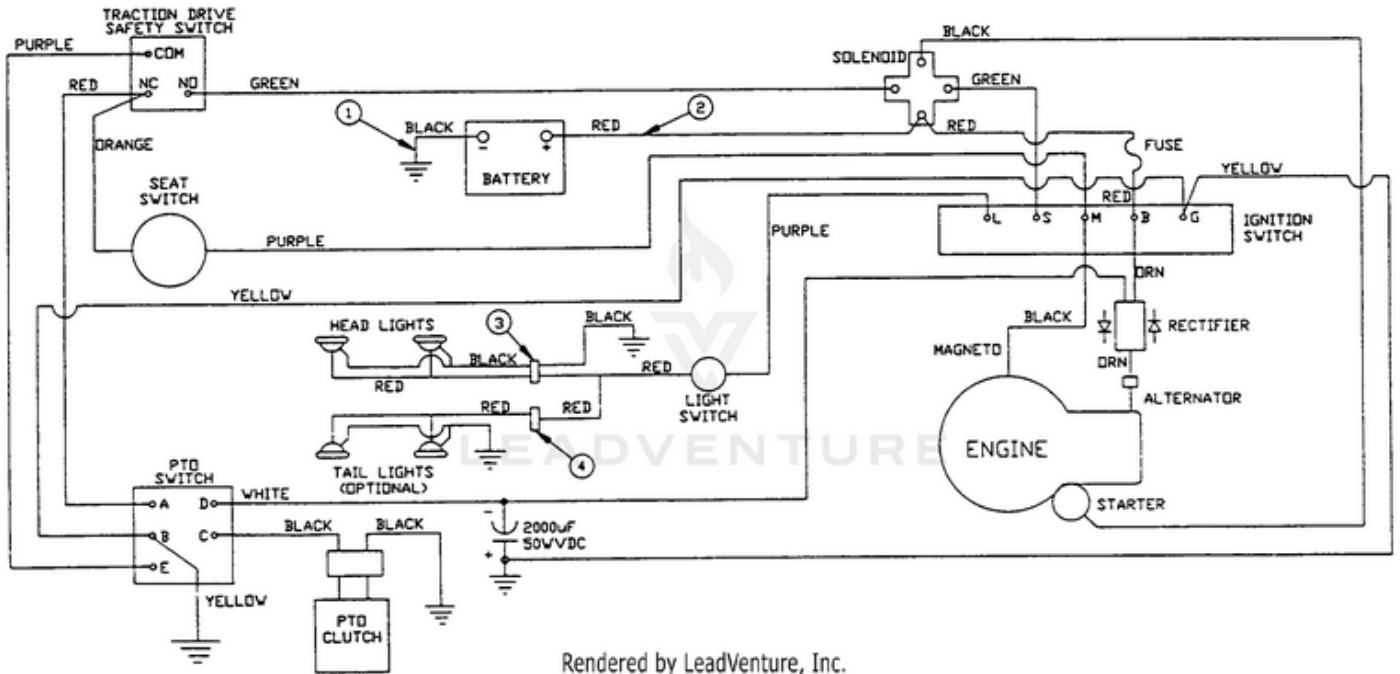

LT1238G Tractor UT-33021 - Wiring Diagram

Ref #	Part #	Description	Qty	Context	Note
1	JA376124	CABLE- BAT TO GND	1		
2	JA994377	HARNESS, MAIN	1		
3	JA990890	HARNESS, HEAD LTS	1		
4	JA993030	HARNESS, TAIL LTS	1