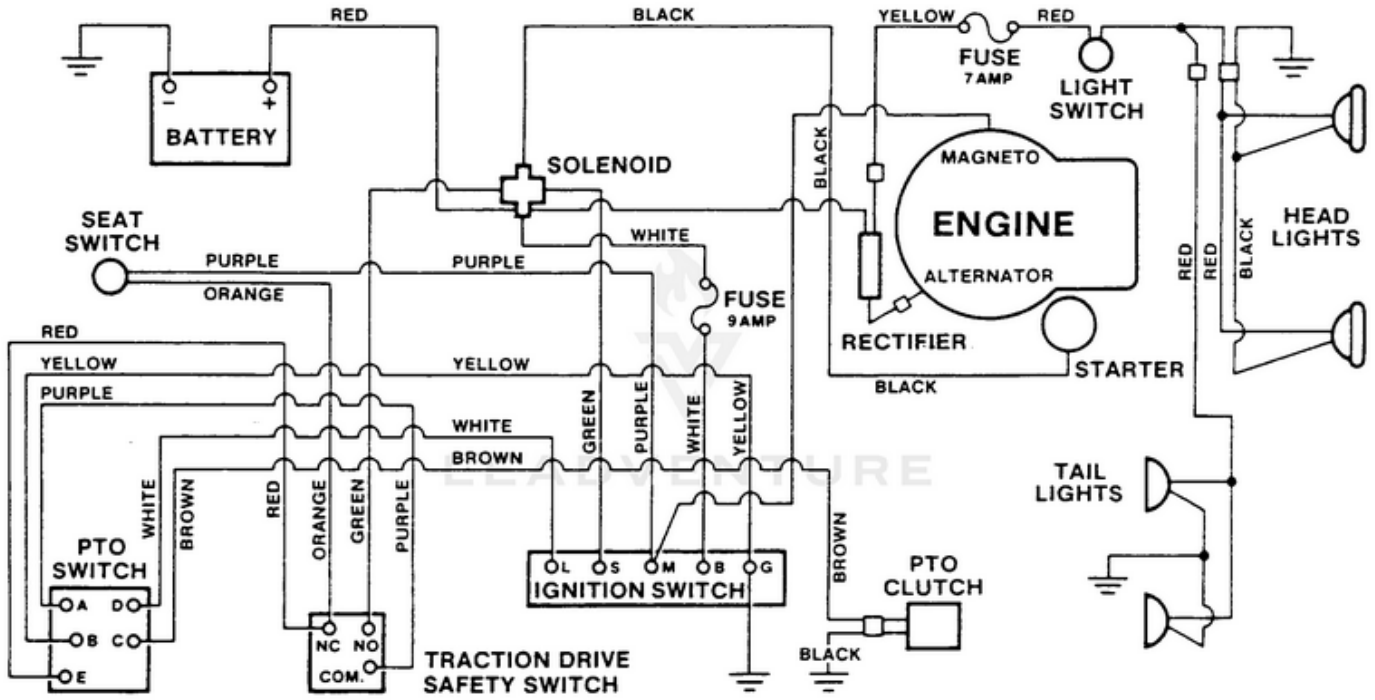

Ref #	Part #	Description	Qty	Context Note
42	JA320790	KEY- 3/16 x 1 1/2	1	
43	JA376114	SPACER- Bell joint	1	
44	JA376064	BALL JOINT	1	
45	JA400268	SCREW- Hex 3/8 x 16 x 1 3/4	3	
46	JA443106	NUT- Hex 5/16-18	4	
47	JA446136	WASHER- Lock 5/16	3	
48	JA453009	WASHER- 5/16	6	
49	JA400186	SCREW- Hex 5/16-18 x 7/8	3	
50	JA443112	NUT- Hex 3/8-24	3	
51	JA376062	TUBE	1	
52	JA376060	BALL JOINT	1	
53	JA181964	RIM & TIRE ASSY.	2	
54	JA375970	WASHER	1	
55	JA312398	WASHER-HT	2	
56	JA460040	PIN- Cotter 5/32 x 1 1/4	2	
57	JA316802	CAP	2	
58	JA313820	SPACER	8	
59	JA471225	FITTING- Grease	2	
60	JA376115	SPACER- Ball joint	1	
61	JA992368	ARM- Steering	1	
62	JA990345	CAP- Steering wheel	1	
63	JA375411	WASHER- Dust	2	

LT12 Tractor UT-33013 - Wiring Diagram

Rendered by LeadVenture, Inc.