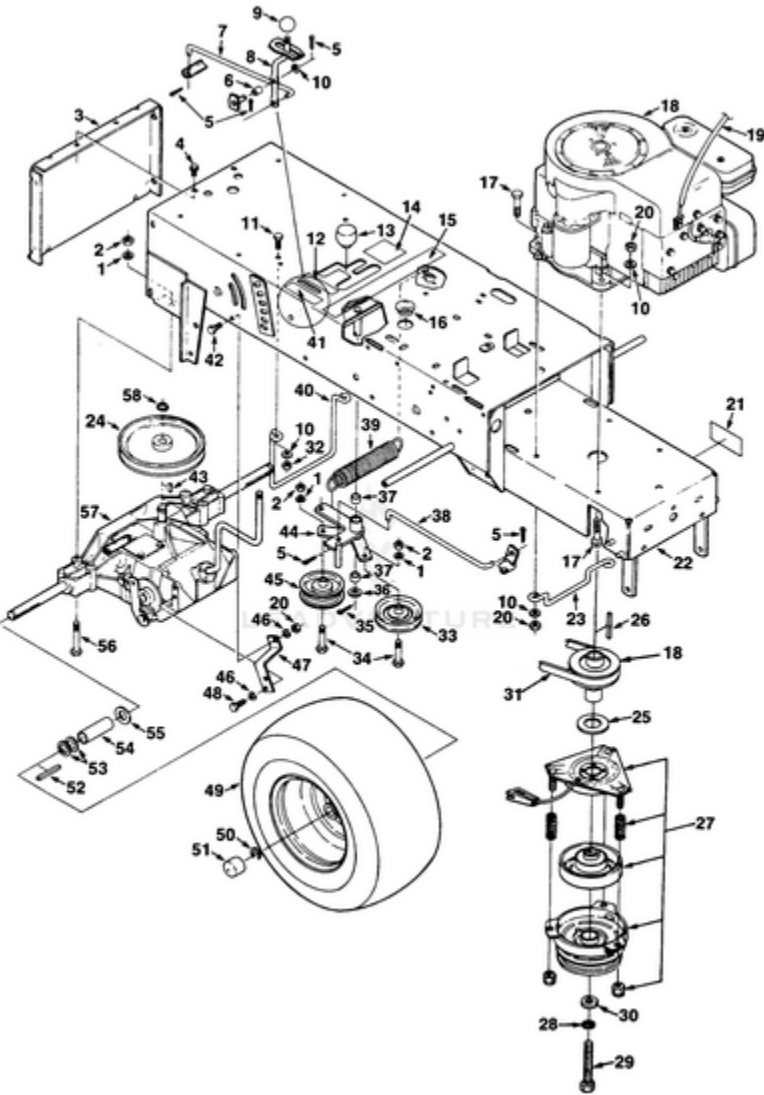

LT12 Tractor UT-33013 - Frame Transaxle And Engine

Rendered by LeadVenture, Inc.

Ref #	Part #	Description	Qty	Context Note
1	JA446142	WASHER- 3/8 lock	6	
2	JA 443110	NUT- 3/8-16 hex	6	
3	JA392590	BRACKET- Hitch	1	
4	JA408865	BOLT- 1/4-20 x 9/16	6	
5	JA460014	PIN - Cotter 3/32 x 3/4	4	
6	JA376077	SPACER- Lever	1	
7	JA339611	ROD- Hi-lo sect.	1	
8	JA339593	LEVER- Hi-lo	1	
9	JA315209	KNOB	1	
10	JA453009	WASHER- Flat 5/16	A/ R	
11	JA400186	SCREW- 5/16-18 x 7/8 hex hd. cap	2	
12	JA990590	DECAL- Second & Reverse	1	
13	JA376078	KNOB- Shift lever	1	
14	JA990600	DECAL- First & Third	1	
15	JA990260	DECAL- Warning	1	
16	JA376066	BUSHING- Snap	1	
17	JA 400194	SCREW- 5/16-18 x 1 3/4 hex hd. cap	4	
18	JA991071	PULLEY- Drive	1	
19	JA991910	CABLE- Retaining	1	
20	JA443106	NUT- 5/16-18	5	
21	JA339569	DECAL- Warning	1	
22	JA117790	FRAME ASSY.	1	
23	JA376038	GUIDE- Front belt	1	
24	JA392593	PULLEY- Drive	1	
25	JA570047	WASHER	1	
26	JA325288	KEY	1	
27	JA991059	BRAKE- Electric clutch	1	
28	JA446148	WASHER- Lock 7/16 hvy.	1	
29	JA400384	SCREW- 7/16-20 x 2 3/4 hex hd. cap	1	
30	JA990128	CLUTCH- Retainer	1	
31	JA392594	BELT- Traction drive	1	
32	JA444718	NLA(NO LONGER AVAILABLE)	4	
33	JA339630	IDLER- Inside	1	
34	JA400268	SCREW- 3/8-16 x 1 3/4 hex hd. cap	1	