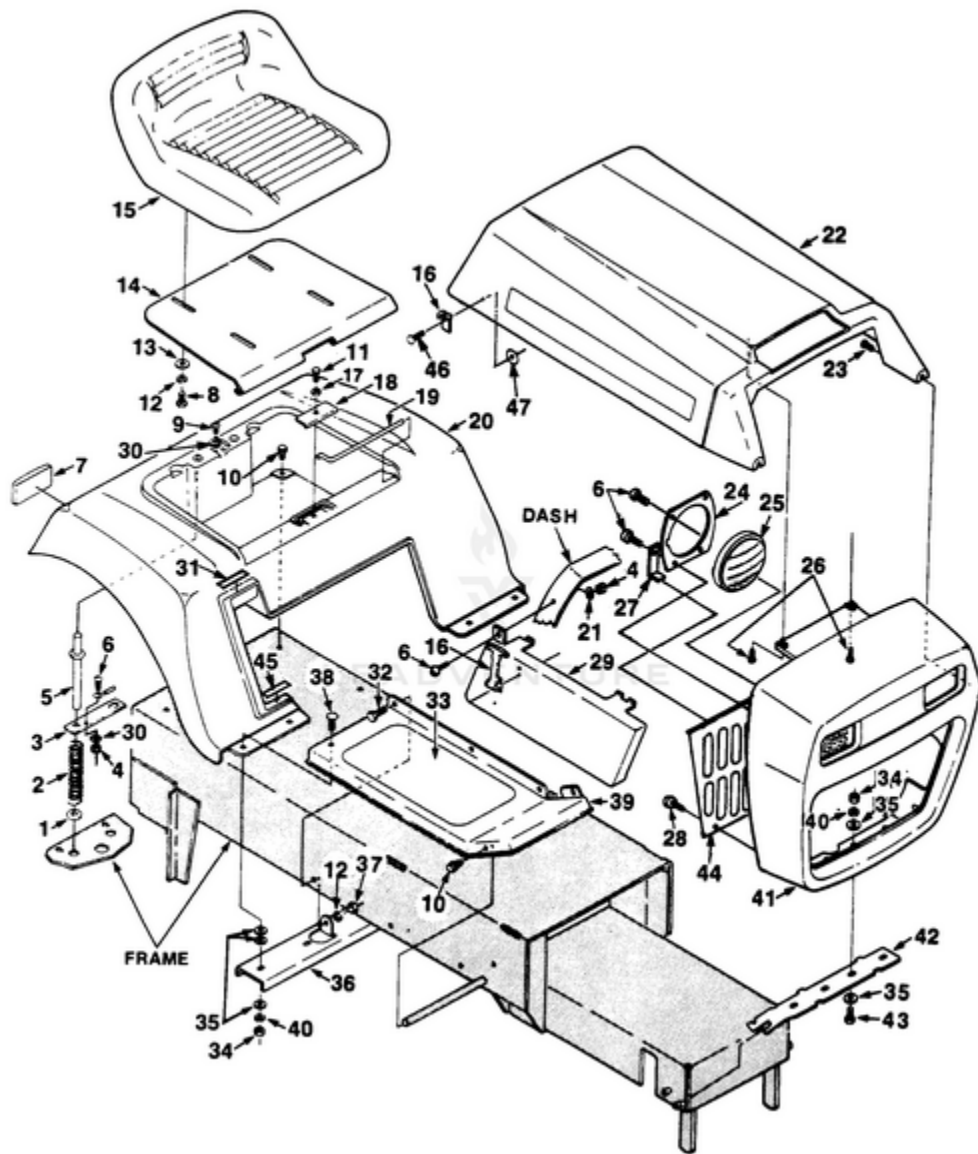

LT12 Tractor UT-33013 - Cowlings, Rear Fender And Seat Assembly

Rendered by LeadVenture, Inc.

Ref #	Part #	Description	Qty	Context Note
1	JA376122	WASHER- Insulation	2	
2	JA376118	SPRING- Compression	2	
3	JA376116	CONTACT- Interlock	1	
4	JA444310	NUT- Hex 10-24	5	
5	JA376117	PIN- Seat Support	2	
6	JA403908	SCREW- 10-24 x 3/8	7	
7	JA335757	REFLECTOR- Reflex	2	
8	JA 400182	SCREW- Hex hd. 5/16-18 x 5/8	4	
9	JA409254	SCREW- #10 x 1/2	4	
10	JA375978	BOLT- 1/4-14 x .44	4	
11	JA400108	USE 80052	5	
12	JA446136	WASHER- Lock 5/16	6	
13	JA453009	WASHER- 5/16	4	
14	JA991241	PAN- Seat	1	
15	JA124072	SEAT- Jacobsen	1	
16	JA990290	LATCH	2	
17	JA446130	WASHER- Lock 1/4	1	
18	JA376120	BRACKET- Hitch	1	
19	JA376119	ROD- Hinge	2	
20	JA991191	FENDER	1	
21	JA453002	WASHER	2	
22	JA991321	HOOD	1	
23	JA408406	SCREW- 1/4 x 14 x 1	6	
24	JA339626	RETAINER- Light	2	
25	JA376091	LIGHT- Head	2	
26	JA408404	SCREW- Tap hex 1/4-14 x 3/4	2	
27	JA994470	CLIP	2	
28	JA408405	SCREW- 1/4-14 x 1/2	2	
29	JA993343	PANEL- Side R.H.	1	Incl. #6, 46 & 47
	JA993345	PANEL- Side L.H.	1	
30	JA446118	WASHER- Lock #10	2	
31	JA991014	DECAL- Hi-Lift Pos.	1	
32	JA400188	BOLT- Hex 5/16-18 x 1	2	
33	JA339612	PAD- Footboard	2	
34	JA443102	NUT- Hex 1/4-20	4	
35	JA453023	WASHER- Plain 1/4	4	
36	JA339627	BRACKET- Footboard	1	
37	JA443106	NUT- Hex 5/16-18	2	
38	JA441604	BOLT- 1/4-20 x 1	4	
39	JA991301	FOOTBOARD, R.H.	1	Includes Item #33
	JA991271	FOOTBOARD L.H.	1	Includes item #33