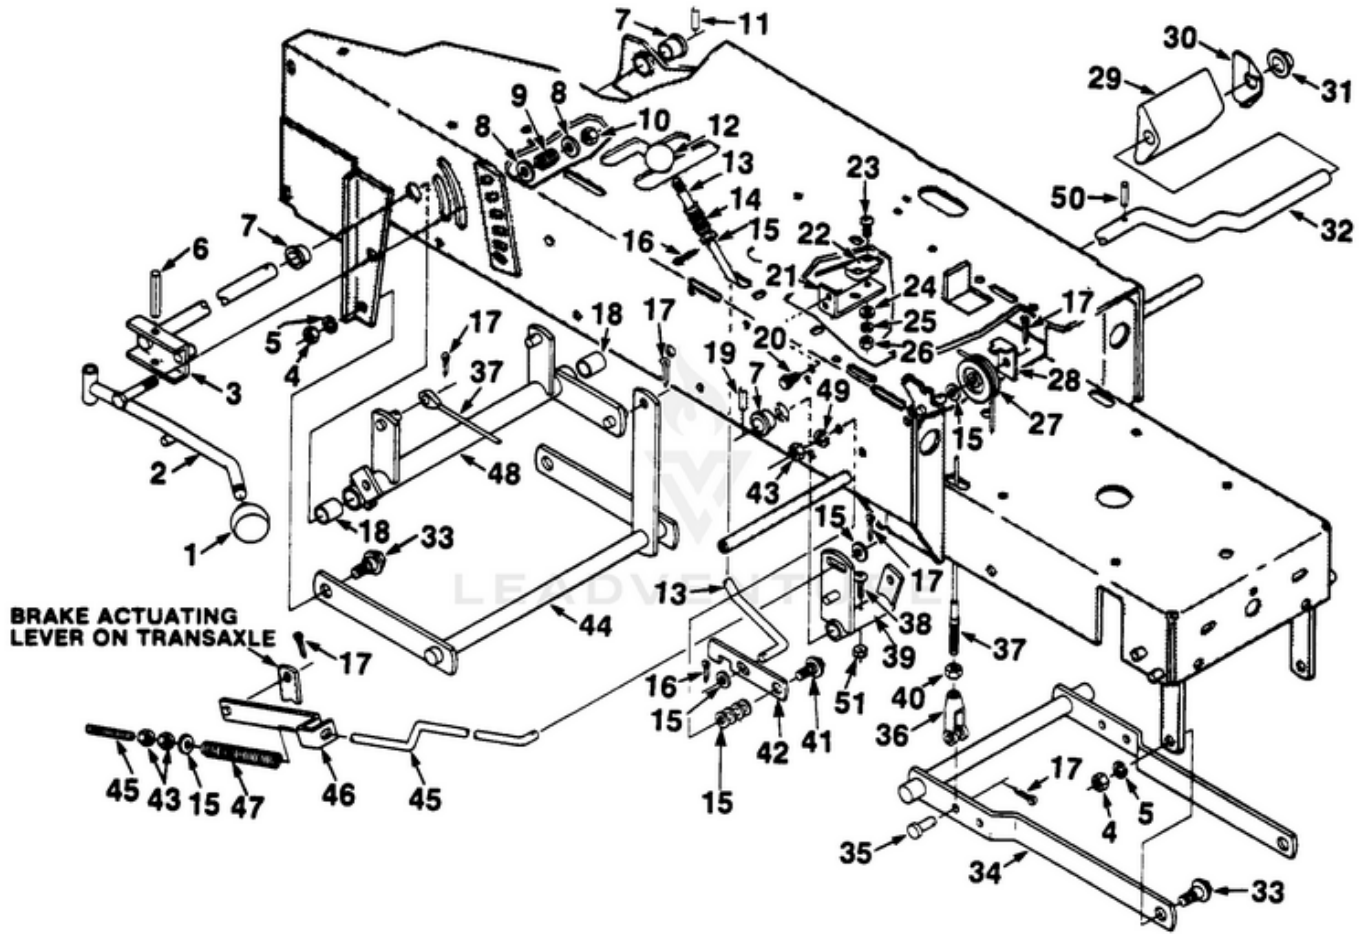

LT12 Tractor UT-33013 - Lift, Brake And Clutch Linkage

Rendered by LeadVenture, Inc.

Ref #	Part #	Description	Qty	Context Note
1	JA343497	KNOB- Implement lift handle	1	
2	JA142186	HANDLE- Lift	1	
3	JA181962	LIFT HANDLE BRACKET & ROD ASSY.	1	
4	JA 443110	NUT- Hex 3/8-16	4	
5	JA446142	WASHER- Lock 3/8 hvy.	4	
6	JA461347	PIN- Groove 5/16 x 2 1/4	1	
7	JA351587	BUSHING- Flange	4	
8	JA452006	NLA(NO LONGER AVAILABLE)	2	
9	JA376092	SPRING- Compression	1	
10	JA444718	NLA(NO LONGER AVAILABLE)	1	
11	JA461383	PIN- Spring 3/16 x 1	1	
12	JA315209	KNOB- Parking brake	1	
13	JA376086	ROD- Brake lock	1	
14	JA315344	SPRING- Compression	1	
15	JA453009	WASHER- Flat 5/16	8	
16	JA460026	PIN- Cotter 1/8 x 3/4	2	
17	JA460014	PIN- Cotter 3/32 x 3/4	9	
18	JA309902	BUSHING- Pivot	2	
19	JA461383	PIN- Roll 3/16 x 1	2	
20	JA375978	BOLT- 1/4-14	2	
21	JA376061	BRACKET- Safety switch	1	
22	JA991560	SWITCH- Safety	1	(traction clutch)
23	JA402776	SCREW #4-40 x 1.00 slotted truss head	2	
24	84011	WASHER- Flat 4-40 x 1/4	2	
25	JA446102	WASHER- Lock #4 Reg.	2	
26	JA444302	NUT #4-40 hex	2	
27	JA376073	PULLEY- Lift cable	2	
28	JA376015	RETAINER- Lift cable	2	
29	JA344895	PEDAL- Clutch	1	
30	JA376106	PEDAL- Safety stop clutch	1	
31	JA375810	NUT- 5/8 push on	1	
32	JA339618	ROD- Clutch	1	
33	JA376094	BOLT- Shoulder	4	
34	JA124134	DRAG LINK ASSY.	1	
35	JA461451	PIN- Clevis	2	
36	JA376063	YOKE	2	
37	JA339600	CABLE- Deck lift	2	
38	JA434027	SCREW- 10-24 x 1 3/4	1	
39	JA142200	CLUTCH ROD ACTUATOR ASSY.	1	
40	JA443808	NUT- 5/16-24 hex jam	2	
41	JA375431	BOLT- Idler pivot	1	
42	JA992567	LATCH- Parking brake	1	
43	JA443106	NUT- 5/16-18 hex	3	
44	JA142185	REAR LIFT BAR ASSY.	1	
45	JA376099	ROD- Brake	1