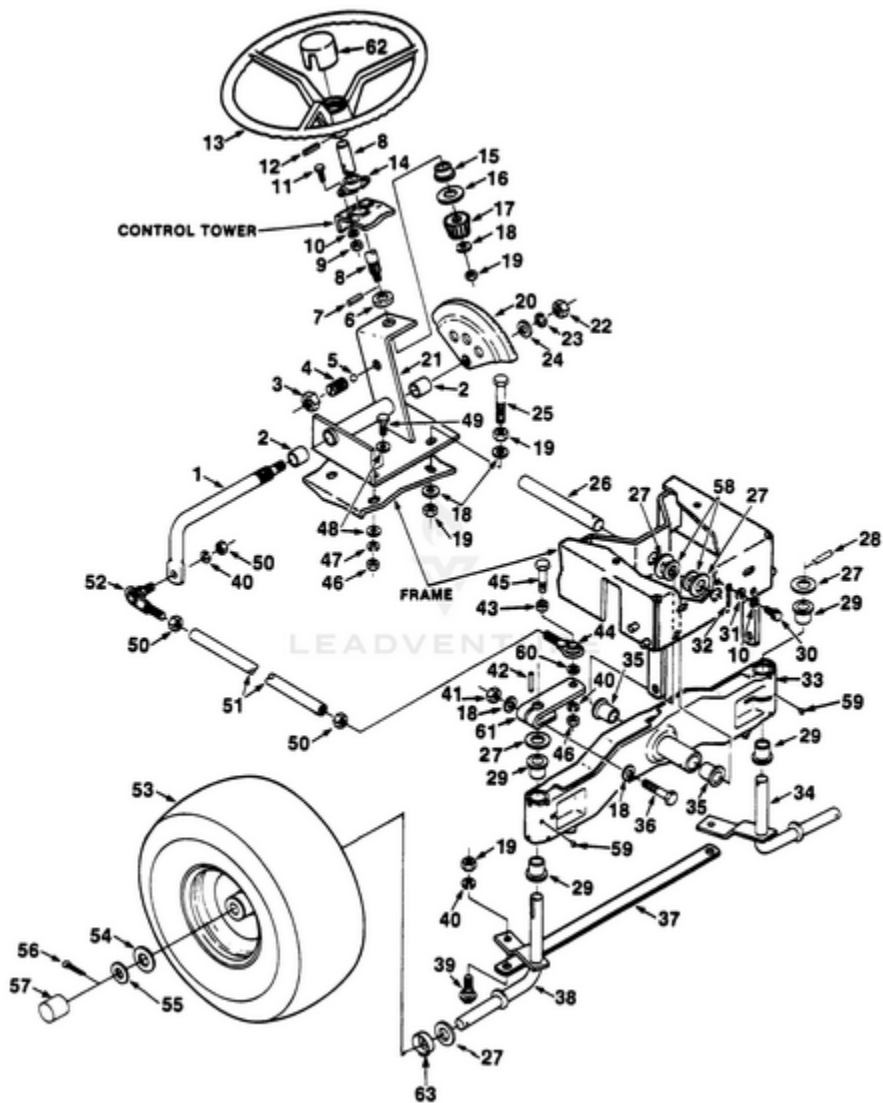

LT12 Tractor UT-33013 - Steering Linkage

Rendered by Lead/Venture, Inc.

Ref #	Part #	Description	Qty	Context Note
1	JA339631	ARM- Pitman	1	
2	JA311555	BUSHING	2	
3	JA443826	NUT- 5/8	1	
4	JA376121	SPACER- Bearing	1	
5	JA465006	BALL-.312 dia.	1	
6	JA376108	SPACER- Steering	1	
7	JA461383	PIN- Roll 3/16 x 1	1	
8	JA339632	SHAFT- Steering wheel	1	
9	JA443102	NUT- Hex 1/4-26	2	
10	JA446130	WASHER- Lock 1/4	2	
11	JA400104	SCREW- Hex 1/4-20 x 1/2	2	
12	JA461387	PIN- Roll 1/4-1	1	
13	JA990346	WHEEL- Steering	1	
14	JA376074	BEARING- Steering shaft	1	
15	JA346133	BUSHING	1	
16	JA375970	WASHER	1	
17	JA339629	PINION- Steering	1	
18	JA992581	WASHER	5	
19	JA 443110	NUT- Hex 3/8-16	4	
20	JA392599	STEERING- Gear	1	
21	JA142203	SUPPORT- Steering	1	
22	JA 443118	NUT- Hex 1/2-13	1	
23	JA446154	WASHER- Lock 1/2	1	
24	JA453017	NLA(NO LONGER AVAILABLE)	1	
25	JA400276	SCREW- Hex 3/8-16 x 2	1	
26	JA376067	ROD	1	
27	JA453022	WASHER- Flat 3/4	6	
28	JA461408	PIN- Roll 1/4 x 1 1/2	1	
29	JA376065	BUSHING- Spindle	4	
30	JA408878	SCREW- 1/4-20 x 3/4	1	
31	JA453023	WASHER- Plain 1/4	1	
32	JA460064	PIN- Cotter	1	
33	JA142168	FRONT AXLE ASSY.	1	
34	JA990937	SPINDLE	1	
35	JA310084	BEARING	2	
36	JA400272	SCREW- Hex 3/8-16 x 2 1/4	1	
37	JA376059	BAR- Tie	1	
38	JA992617	SPINDLE- R.H.	1	
39	JA376085	BOLT- Tie bar mounting	2	
40	JA446142	WASHER- 3/8 lock	5	
41	JA 444762	NUT- Centerlock 3/8-16	1