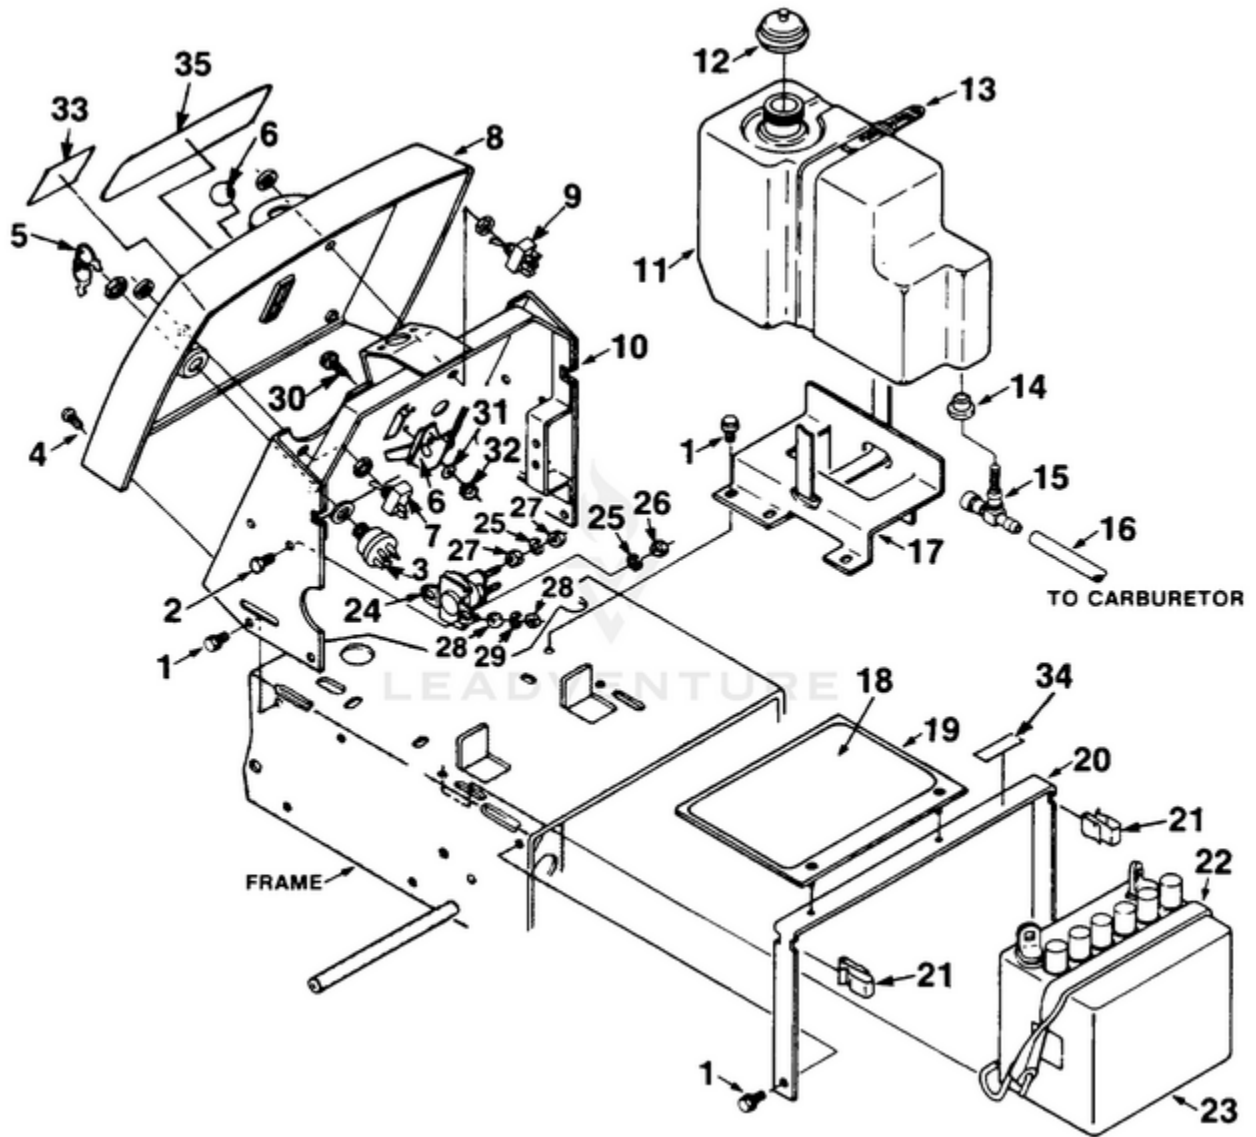

LT12 Tractor UT-33013 - Control Panel, Battery And Gas Tank

Rendered by LeadVenture, Inc.

Ref #	Part #	Description	Qty	Context Note
1	JA375978	BOLT- 1/4-14	9	
2	JA400104	SCREW- 1/4-20 x 1/2 hex	2	
3	JA130412	SWITCH- Key	1	
4	JA409036	SCREW- #10 x 3/4	4	
5	JA343060	KEY	2	
6	JA992241	CONTROL	1	
7	JA158992	SWITCH- Headlight	1	
8	JA993102	PANEL- Dash	1	
9	JA990135	SWITCH- PTO	1	
10	JA992178	CONTROL TOWER ASSY.	1	
11	JA397379	TANK- Gas	1	
12	JA376011	CAP- Fuel	1	
13	JA990980	STRAP- Gas tank	1	
14	JA361117	BUSHING	1	
15	JA991072	VALVE- Shut off	1	
16	JA991073	TUBING- Rubber	1	(fuel line)
17	JA339601	SUPPORT	1	
18	JA991470	DECAL- Battery	1	
19	JA376068	COVER- Battery	1	
20	JA339605	BRACKET	1	
21	JA352496	CLIP	2	
22	JA158959	STRAP- Hold down	1	
23	JA376080	BATTERY	1	
24	JA995590	SOLENOID	1	
25	JA446130	WASHER- Lock 1/4	4	
26	JA443102	NUT- Hex 1/4-20	2	
27	JA443802	NUT- 1/4-20	2	
28	JA444306	NUT- Hex 8-32	2	
29	JA446112	WASHER- Lock #8	1	
30	JA403910	SCREW- 10-24 x 1/2	2	
31	JA452002	WASHER- Plain 1/4"	2	
32	JA444782	NUT- Hex Centerlock 10-24	2	
33	JA992224	DECAL- Throttle	1	
34	00305	DECAL- Gasohol	1	
35	JA993043	DECAL- Instruction	1	
	JA473165	SECURE TIES	A/R	