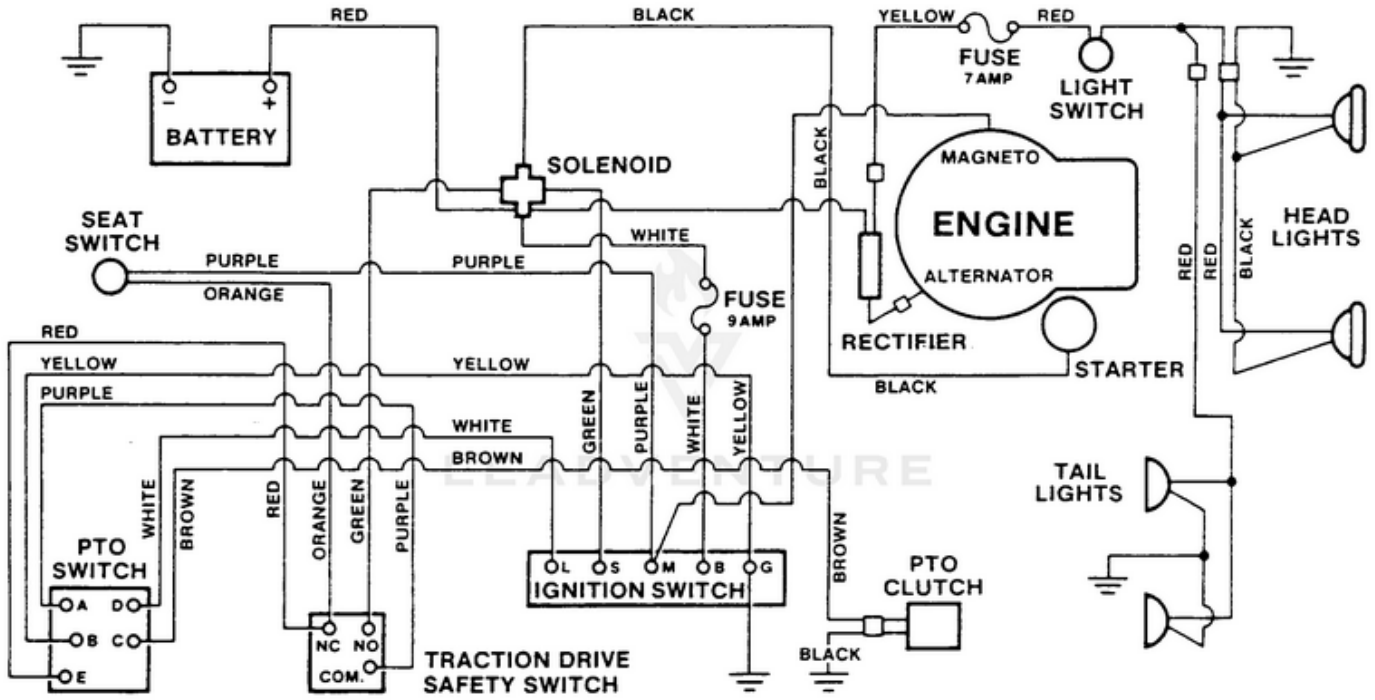

Ref #	Part #	Description	Qty	Context	Note
42	JA320790	KEY- 3/16 x 1 1/2	1		
43	JA376114	SPACER- Bell joint	1		
44	JA376064	BALL JOINT	1		
45	JA400268	SCREW- Hex 3/8 x 16 x 1 3/4	3		
46	JA443106	NUT- Hex 5/16-18	4		
47	JA446136	WASHER- Lock 5/16	3		
48	JA453009	WASHER- 5/16	6		
49	JA400186	SCREW- Hex 5/16-18 x 7/8	3		
50	JA443112	NUT- Hex 3/8-24	3		
51	JA376062	TUBE	1		
52	JA376060	BALL JOINT	1		
53	JA181964	RIM & TIRE ASSY.	2		
54	JA375970	WASHER	1		
55	JA312398	WASHER-HT	2		
56	JA460040	PIN- Cotter 5/32 x 1 1/4	2		
57	JA316802	CAP	2		
58	JA313820	SPACER	8		
59	JA471225	FITTING- Grease	2		
60	JA376115	SPACER- Ball joint	1		
61	JA992368	ARM- Steering	1		
62	JA990345	CAP- Steering wheel	1		
63	JA375411	WASHER- Dust	2		

LT10 Tractor UT-33012 - Wiring Diagram

Rendered by LeadVenture, Inc.