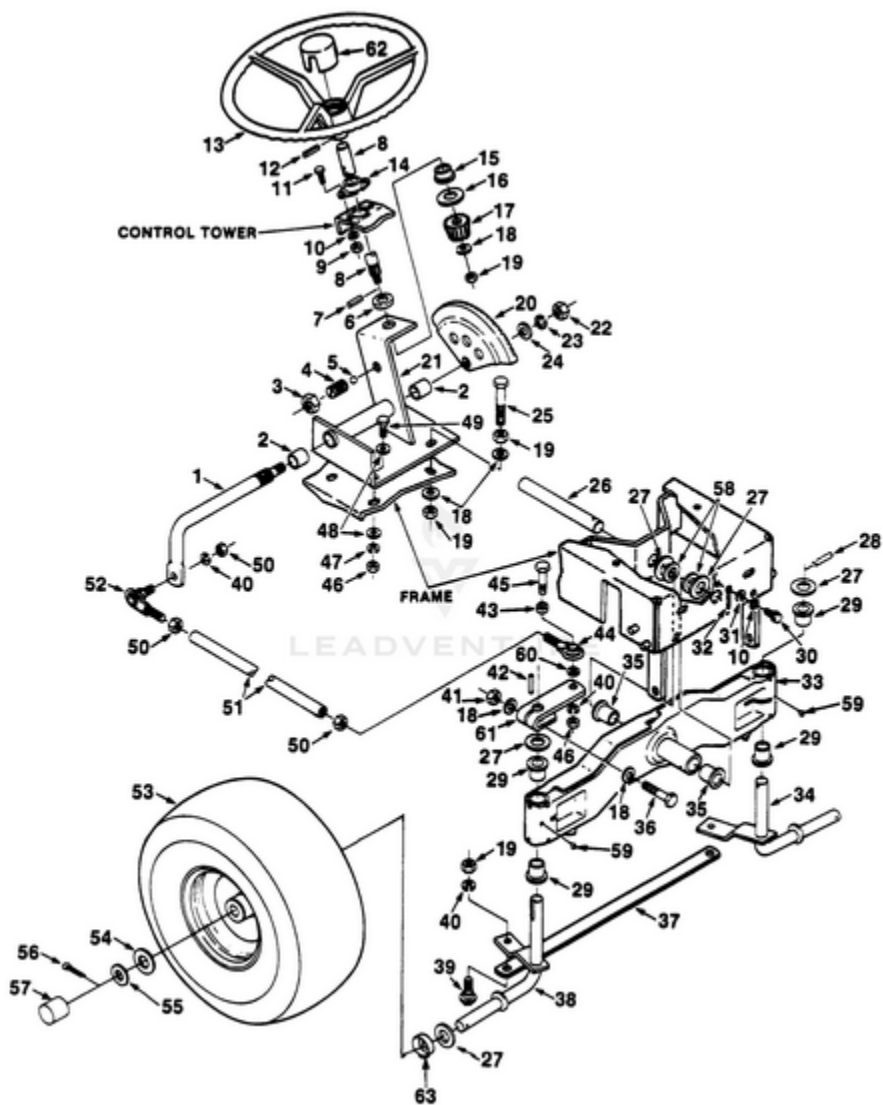

LT10 Tractor UT-33012 - Steering Linkage

Rendered by Lead/Venture, Inc.

Ref #	Part #	Description	Qty	Context	Note
1	JA339631	ARM- Pitman	1		
2	JA311555	BUSHING	2		
3	JA443826	NUT- 5/8	1		
4	JA376121	SPACER- Bearing	1		
5	JA465006	BALL-.312 dia.	1		
6	JA376108	SPACER- Steering	1		
7	JA461383	PIN- Roll 3/16 x 1	1		
8	JA339632	SHAFT- Steering wheel	1		
9	JA443102	NUT- Hex 1/4-26	2		
10	JA446130	WASHER- Lock 1/4	2		
11	JA400104	SCREW- Hex 1/4-20 x 1/2	2		
12	JA461387	PIN- Roll 1/4-1	1		
13	JA990346	WHEEL- Steering	1		
14	JA376074	BEARING- Steering shaft	1		
15	JA346133	BUSHING	1		
16	JA375970	WASHER	1		
17	JA339629	PINION- Steering	1		
18	JA992581	WASHER	5		
19	JA 443110	NUT- Hex 3/8-16	4		
20	JA392599	STEERING- Gear	1		
21	JA142203	SUPPORT- Steering	1		
22	JA 443118	NUT- Hex 1/2-13	1		
23	JA446154	WASHER- Lock 1/2	1		
24	JA453017	NLA(NO LONGER AVAILABLE)	1		
25	JA400276	SCREW- Hex 3/8-16 x 2	1		
26	JA376067	ROD	1		
27	JA453022	WASHER- Flat 3/4	6		
28	JA461408	PIN- Roll 1/4 x 1 1/2	1		
29	JA376065	BUSHING- Spindle	4		
30	JA408878	SCREW- 1/4-20 x 3/4	1		
31	JA453023	WASHER- Plain 1/4	1		
32	JA460064	PIN- Cotter	1		
33	JA142168	FRONT AXLE ASSY.	1		
34	JA990937	SPINDLE	1		
35	JA310084	BEARING	2		
36	JA400272	SCREW- Hex 3/8-16 x 2 1/4	1		
37	JA376059	BAR- Tie	1		
38	JA992617	SPINDLE- R.H.	1		
39	JA376085	BOLT- Tie bar mounting	2		
40	JA446142	WASHER- 3/8 lock	5		
41	JA 444762	NUT- Centerlock 3/8-16	1