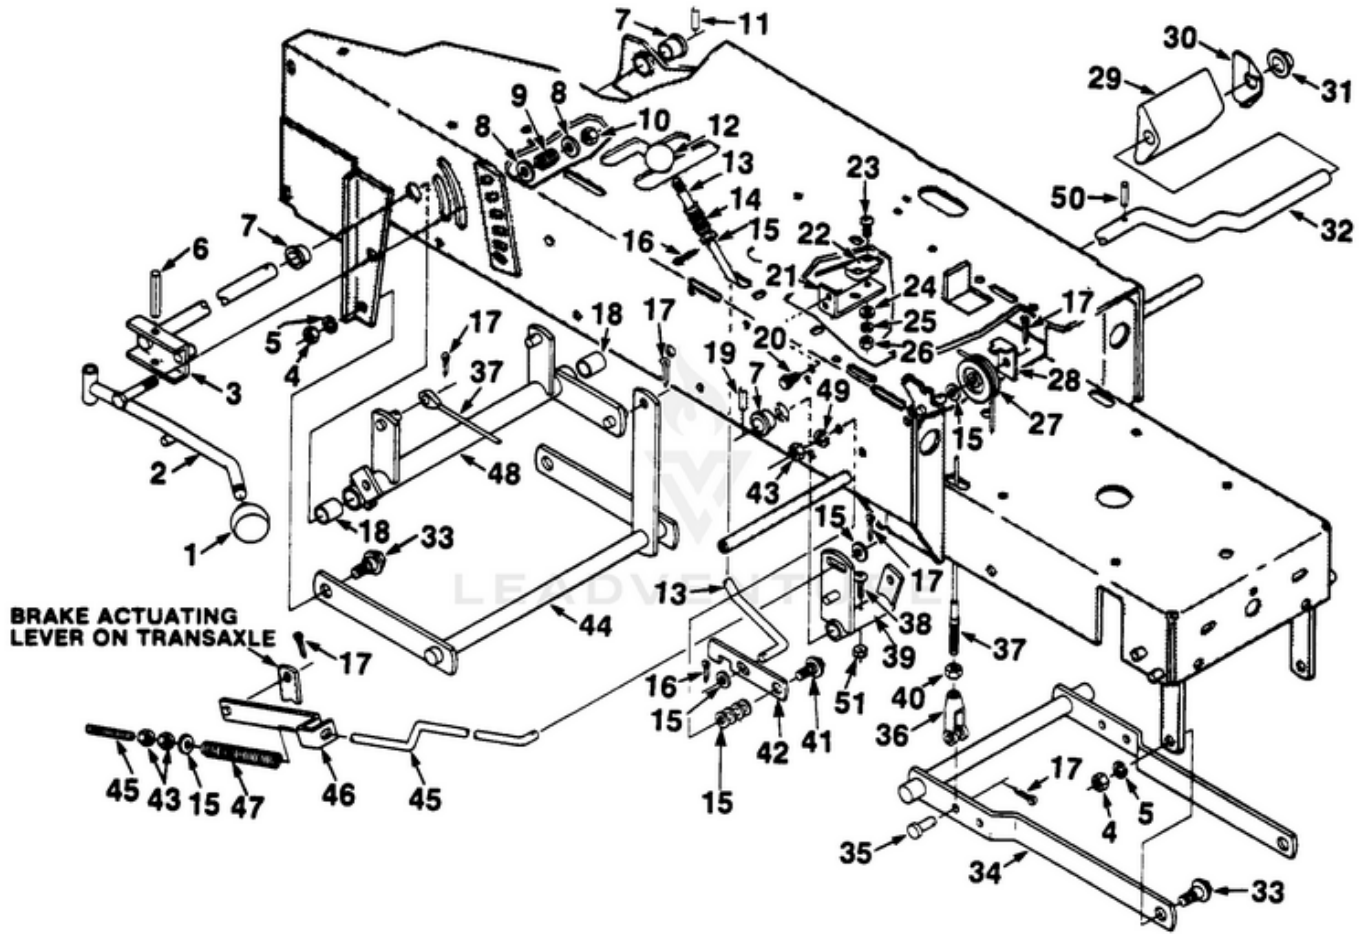

LT10 Tractor UT-33012 - Lift, Brake And Clutch Linkage

Rendered by LeadVenture, Inc.

Ref #	Part #	Description	Qty	Context Note
1	JA343497	KNOB- Implement lift handle	1	
2	JA142186	HANDLE- Lift	1	
3	JA181962	LIFT HANDLE BRACKET & ROD ASSY.	1	
4	JA 443110	NUT- Hex 3/8-16	4	
5	JA446142	WASHER- Lock 3/8 hvy.	4	
6	JA461347	PIN- Groove 5/16 x 2 1/4	1	
7	JA351587	BUSHING- Flange	4	
8	JA452006	NLA(NO LONGER AVAILABLE)	2	
9	JA376092	SPRING- Compression	1	
10	JA444718	NLA(NO LONGER AVAILABLE)	1	
11	JA461383	PIN- Spring 3/16 x 1	1	
12	JA315209	KNOB- Parking brake	1	
13	JA376086	ROD- Brake lock	1	
14	JA315344	SPRING- Compression	1	
15	JA453009	WASHER- Flat 5/16	8	
16	JA460026	PIN- Cotter 1/8 x 3/4	2	
17	JA460014	PIN- Cotter 3/32 x 3/4	9	
18	JA309902	BUSHING- Pivot	2	
19	JA461383	PIN- Roll 3/16 x 1	2	
20	JA375978	BOLT- 1/4-14	2	
21	JA376061	BRACKET- Safety switch	1	
22	JA991560	SWITCH- Safety	1	(traction clutch)
23	JA402776	SCREW #4-40 x 1.00 slotted truss head	2	
24	84011	WASHER- Flat 4-40 x 1/4	2	
25	JA446102	WASHER- Lock #4 Reg.	2	
26	JA444302	NUT #4-40 hex	2	
27	JA376073	PULLEY- Lift cable	2	
28	JA376015	RETAINER- Lift cable	2	
29	JA344895	PEDAL- Clutch	1	
30	JA376106	PEDAL- Safety stop clutch	1	
31	JA375810	NUT- 5/8 push on	1	
32	JA339618	ROD- Clutch	1	
33	JA376094	BOLT- Shoulder	4	
34	JA124134	DRAG LINK ASSY.	1	
35	JA461451	PIN- Clevis	2	
36	JA376063	YOKE	2	
37	JA339600	CABLE- Deck lift	2	
38	JA434027	SCREW- 10-24 x 1 3/4	1	
39	JA142200	CLUTCH ROD ACTUATOR ASSY.	1	
40	JA443808	NUT- 5/16-24 hex jam	2	
41	JA375431	BOLT- Idler pivot	1	
42	JA992567	LATCH- Parking brake	1	
43	JA443106	NUT- 5/16-18 hex	3	
44	JA142185	REAR LIFT BAR ASSY.	1	
45	JA376099	ROD- Brake	1