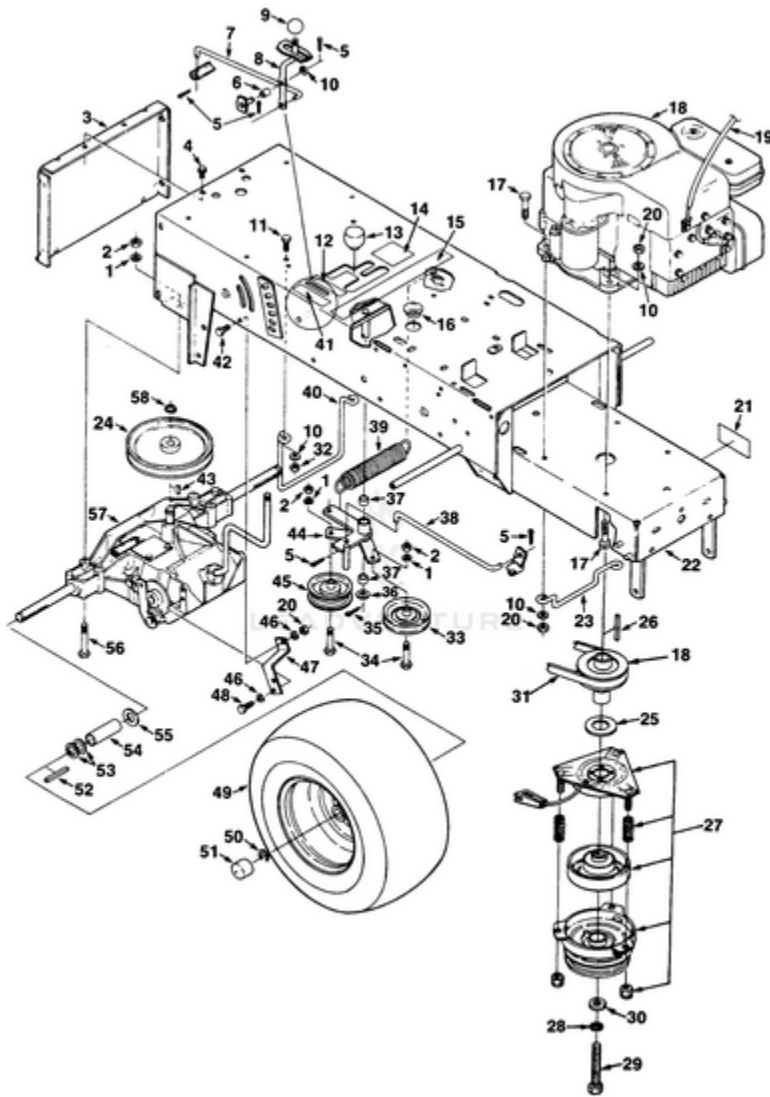

LT10 Tractor UT-33012 - Frame Transaxle And Engine

Rendered by LeadVenture, Inc.

Ref #	Part #	Description	Qty	Context Note
1	JA446142	WASHER- 3/8 lock	6	
2	JA 443110	NUT- 3/8-16 hex	6	
3	JA392590	BRACKET- Hitch	1	
4	JA408865	BOLT- 1/4-20 x 9/16	6	
5	JA460014	PIN - Cotter 3/32 x 3/4	4	
6	JA376077	SPACER- Lever	1	
7	JA339611	ROD- Hi-lo sect.	1	
8	JA339593	LEVER- Hi-lo	1	
9	JA315209	KNOB	1	
10	JA453009	WASHER- Flat 5/16	A/ R	
11	JA400186	SCREW- 5/16-18 x 7/8 hex hd. cap	2	
12	JA990590	DECAL- Second & Reverse	1	
13	JA376078	KNOB- Shift lever	1	
14	JA990600	DECAL- First & Third	1	
15	JA990260	DECAL- Warning	1	
16	JA376066	BUSHING- Snap	1	
17	JA 400194	SCREW- 5/16-18 x 1 3/4 hex hd. cap	4	
18	JA991071	PULLEY- Drive	1	
19	JA991910	CABLE- Retaining	1	
20	JA443106	NUT- 5/16-18	5	
21	JA339569	DECAL- Warning	1	
22	JA117790	FRAME ASSY.	1	
23	JA376038	GUIDE- Front belt	1	
24	JA392593	PULLEY- Drive	1	
25	JA570047	WASHER	1	
26	JA325288	KEY	1	
27	JA991059	BRAKE- Electric clutch	1	
28	JA446148	WASHER- Lock 7/16 hvy.	1	
29	JA400384	SCREW- 7/16-20 x 2 3/4 hex hd. cap	1	
30	JA990128	CLUTCH- Retainer	1	
31	JA392594	BELT- Traction drive	1	
32	JA444718	NLA(NO LONGER AVAILABLE)	4	
33	JA339630	IDLER- Inside	1	
34	JA400268	SCREW- 3/8-16 x 1 3/4 hex hd. cap	1	