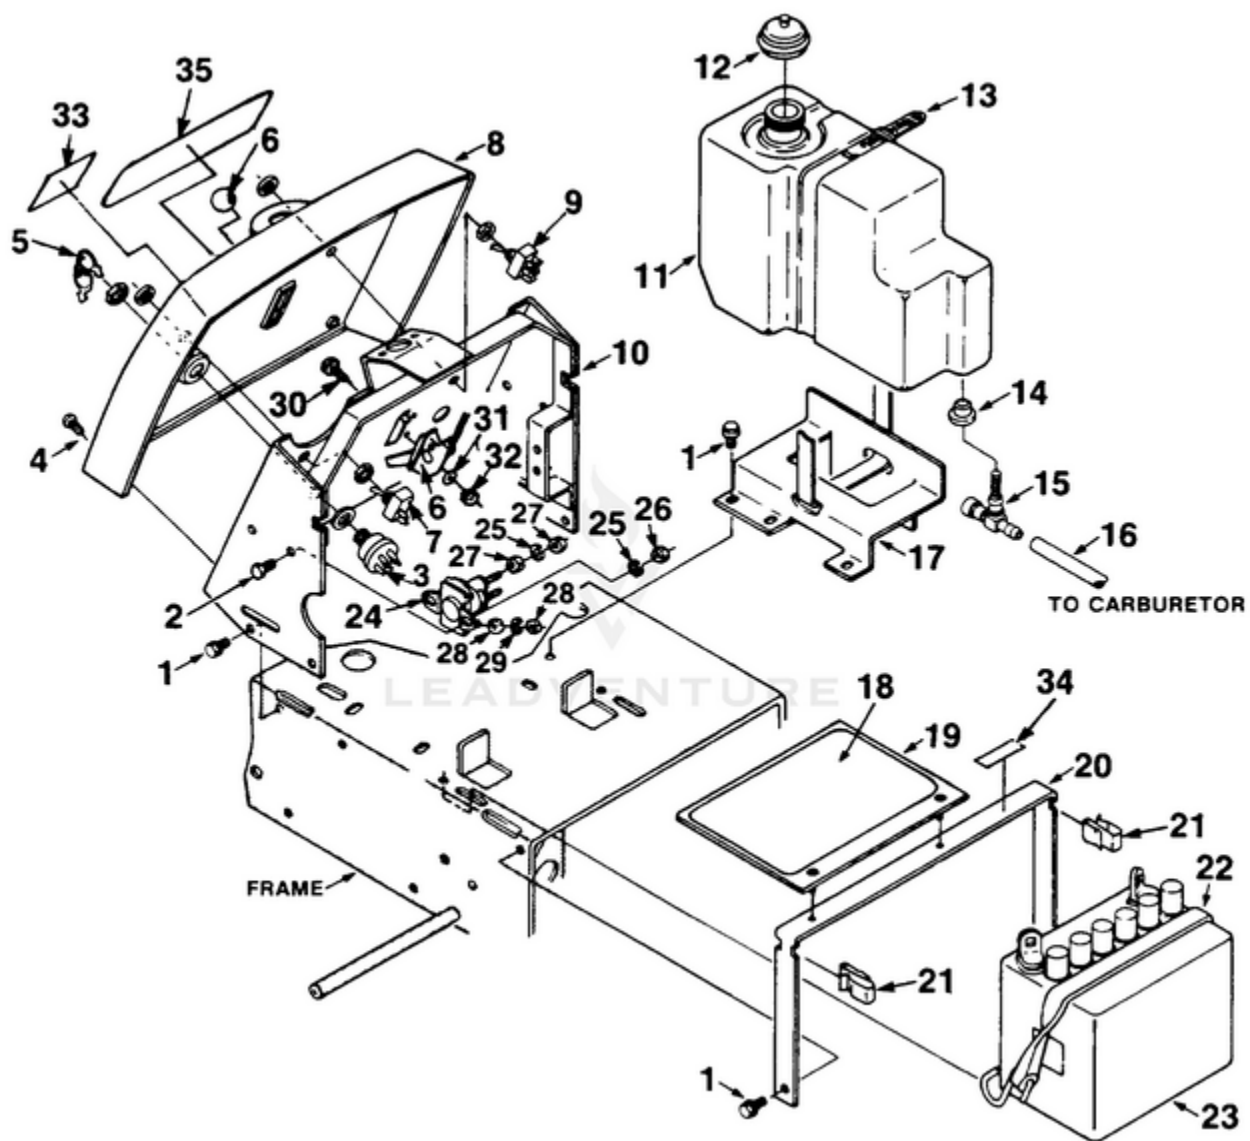

LT10 Tractor UT-33012 - Control Panel, Battery And Gas Tank

Rendered by LeadVenture, Inc.

Ref #	Part #	Description	Qty	Context Note
1	JA375978	BOLT- 1/4-14	9	
2	JA400104	SCREW- 1/4-20 x 1/2 hex	2	
3	JA130412	SWITCH- Key	1	
4	JA409036	SCREW- #10 x 3/4	4	
5	JA343060	KEY	2	
6	JA992241	CONTROL	1	
7	JA158992	SWITCH- Headlight	1	
8	JA993102	PANEL- Dash	1	
9	JA990135	SWITCH- PTO	1	
10	JA992178	CONTROL TOWER ASSY.	1	
11	JA397379	TANK- Gas	1	
12	JA376011	CAP- Fuel	1	
13	JA990980	STRAP- Gas tank	1	
14	JA361117	BUSHING	1	
15	JA991072	VALVE- Shut off	1	
16	JA991073	TUBING- Rubber	1	(fuel line)
17	JA339601	SUPPORT	1	
18	JA991470	DECAL- Battery	1	
19	JA376068	COVER- Battery	1	
20	JA339605	BRACKET	1	
21	JA352496	CLIP	2	
22	JA158959	STRAP- Hold down	1	
23	JA376080	BATTERY	1	
24	JA995590	SOLENOID	1	
25	JA446130	WASHER- Lock 1/4	4	
26	JA443102	NUT- Hex 1/4-20	2	
27	JA443802	NUT- 1/4-20	2	
28	JA444306	NUT- Hex 8-32	2	
29	JA446112	WASHER- Lock #8	1	
30	JA403910	SCREW- 10-24 x 1/2	2	
31	JA452002	WASHER- Plain 1/4"	2	
32	JA444782	NUT- Hex Centerlock 10-24	2	
33	JA992224	DECAL- Throttle	1	
34	00305	DECAL- Gasohol	1	
35	JA993043	DECAL- Instruction	1	
	JA473165	SECURE TIES	A/R	