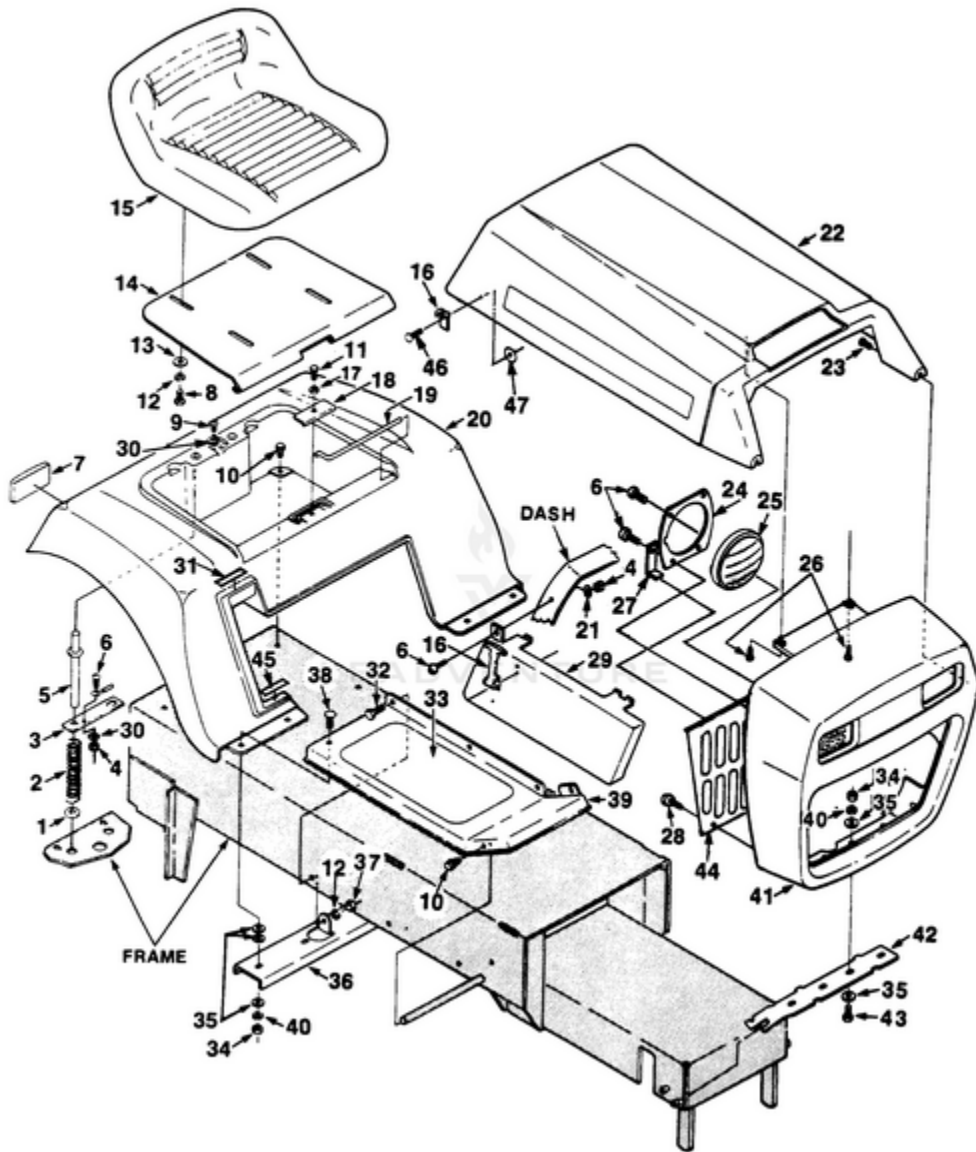

LT10 Tractor UT-33012 - Cowlings, Rear Fender And Seat Assembly

Rendered by LeadVenture, Inc.

Ref #	Part #	Description	Qty	Context Note
1	JA376122	WASHER- Insulation	2	
2	JA376118	SPRING- Compression	2	
3	JA376116	CONTACT- Interlock	1	
4	JA444310	NUT- Hex 10-24	5	
5	JA376117	PIN- Seat Support	2	
6	JA403908	SCREW- 10-24 x 3/8	7	
7	JA335757	REFLECTOR- Reflex	2	
8	JA 400182	SCREW- Hex hd. 5/16-18 x 5/8	4	
9	JA409254	SCREW- #10 x 1/2	4	
10	JA375978	BOLT- 1/4-14 x .44	4	
11	JA400108	USE 80052	5	
12	JA446136	WASHER- Lock 5/16	6	
13	JA453009	WASHER- 5/16	4	
14	JA991241	PAN- Seat	1	
15	JA124072	SEAT- Jacobsen	1	
16	JA990290	LATCH	2	
17	JA446130	WASHER- Lock 1/4	1	
18	JA376120	BRACKET- Hitch	1	
19	JA376119	ROD- Hinge	2	
20	JA991191	FENDER	1	
21	JA453002	WASHER	2	
22	JA991321	HOOD	1	
23	JA408406	SCREW- 1/4 x 14 x 1	6	
24	JA339626	RETAINER- Light	2	
25	JA376091	LIGHT- Head	2	
26	JA408404	SCREW- Tap hex 1/4-14 x 3/4	2	
27	JA994470	CLIP	2	
28	JA408405	SCREW- 1/4-14 x 1/2	2	
29	JA993343	PANEL- Side R.H.	1	Incl. #6, 46 & 47
	JA993345	PANEL- Side L.H.	1	
30	JA446118	WASHER- Lock #10	2	
31	JA991014	DECAL- Hi-Lift Pos.	1	
32	JA400188	BOLT- Hex 5/16-18 x 1	2	
33	JA339612	PAD- Footboard	2	
34	JA443102	NUT- Hex 1/4-20	4	
35	JA453023	WASHER- Plain 1/4	4	
36	JA339627	BRACKET- Footboard	1	
37	JA443106	NUT- Hex 5/16-18	2	
38	JA441604	BOLT- 1/4-20 x 1	4	
39	JA991301	FOOTBOARD, R.H.	1	Includes Item #33
	JA991271	FOOTBOARD L.H.	1	Includes item #33