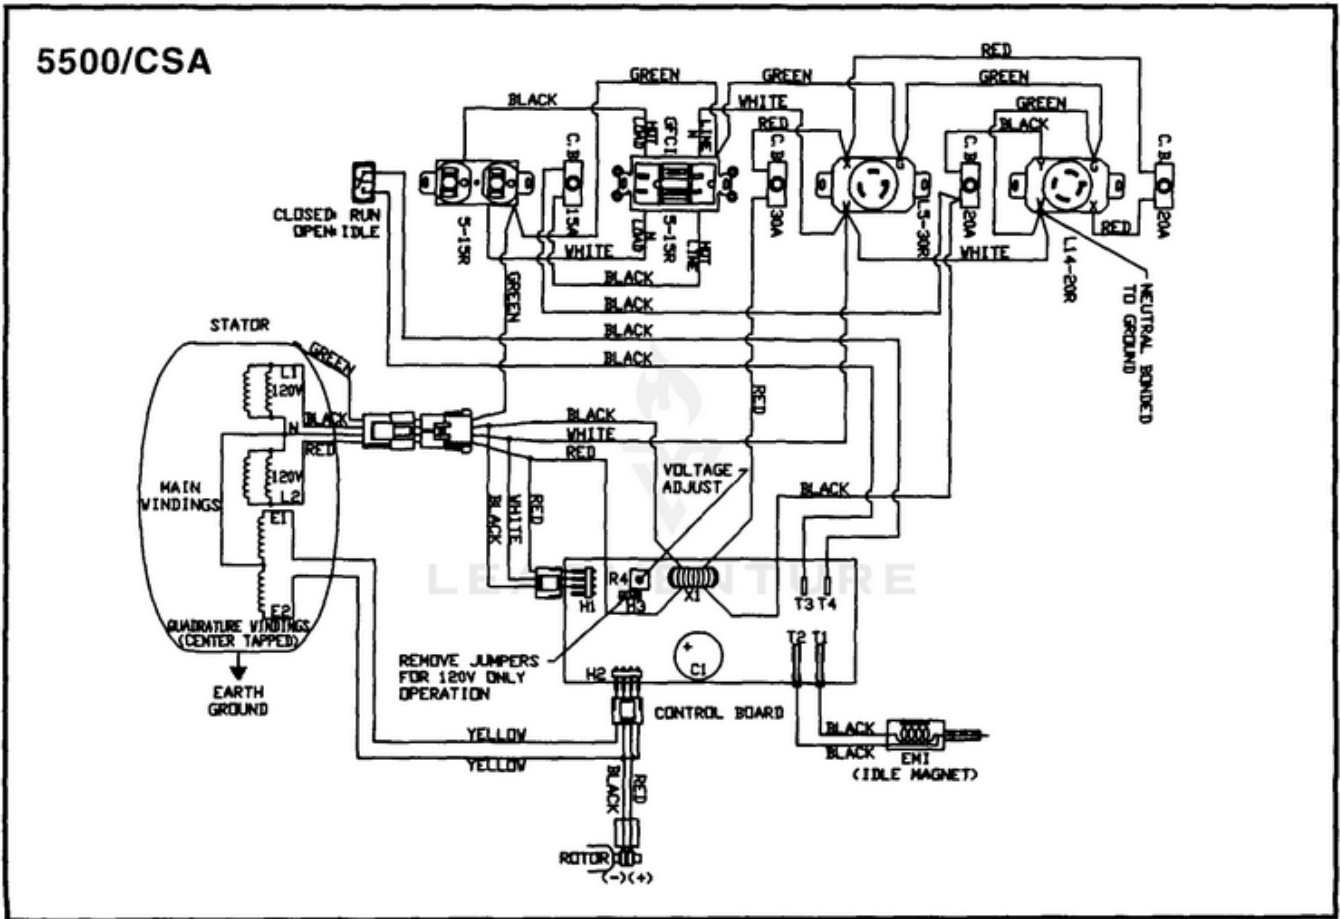

Ref #	Part #	Description	Qty	Context	Note
1	A04861	FUEL TANK (5 Gal.)	1		
2	04864	FUEL CAP (2 1/4" dia.)	1		
3	06642	VALVE-Fuel	1		
4	06644	PAD-Fuel Tank	4		
5	47222	BUSHING	1		
6	063881	SHIELD-Fuel Tank	1		
7	4958608	FUEL LINE	1		
8	49587	CLIP-Hose	2		
9	04818	BUSHING-Snap In	1		
10A	A06406	ROLL CAGE (LR4400, LR5500, LR4400/CSA, LR5500/CSA)	1		
10B	A06401	ROLL CAGE (LRE4400, LRE5500, LRE4400/CSA, LRE5500/CSA)	1		
11	063831	BRACE-Tank Support	2		
12	96620	SCREW-Torx (10-24 X 1/2")	8		
13	80577	SCREW-Pan Hd. (8-32 X 3/8")	2		
14	81227	NUT-Hi Speed	2		
15	80197	SCREW-Hex Hd. (5/16-18 X 2")	4		
16	83081	WASHER-Lock (int.)	16		
17	84046	WASHER-Flat	1		
18	81162	NUT-Hex (5/16-18)	15		
19	49265	SUPPORT-Engine	1		
20	A02532	CABLE-Battery (Red, Pos.)	1		
21	81010	NUT-Hex (10-32)	2		
22	83046	WASHER-Lock	2		
23	06665	SCREW-Shoulder (10-32 X 1/4")	2		
24	49705	SWITCH-Starter	1		
	A04799	BATTERY & CABLE KIT	1		
25	04800	BATTERY CABLE (Red, to Switch)	1		
26	81242	NUT-Hex (10-32)	4		
27	83009	WASHER-Lock	4		
28	048011	STRAP-Battery Hold Down	1		
29	49833A	BATTERY (12 Volt)	1		
30	80049	SCREW-Hex Hd. (1/4-20 X 5/8")	2		
31	04802	BATTERY CABLE (Black, to Ground)	1		
32	82477	SCREW-Hex Hd. (1/4-20 X 1/2")	2		
33	A49399	GROUND STRAP	2		
34	49367	ISOLATOR	4		
35	83033	WASHER-Lock (ext./int.)	6		
36	80088	SCREW-Hex Hd. (5/16-18 X 1 1/2")	1		
37	81015	NUT-Wing	1		

LRIE5500/CSA Generator UT-03779 - Wiring Diagram

Rendered by LeadVenture, Inc.