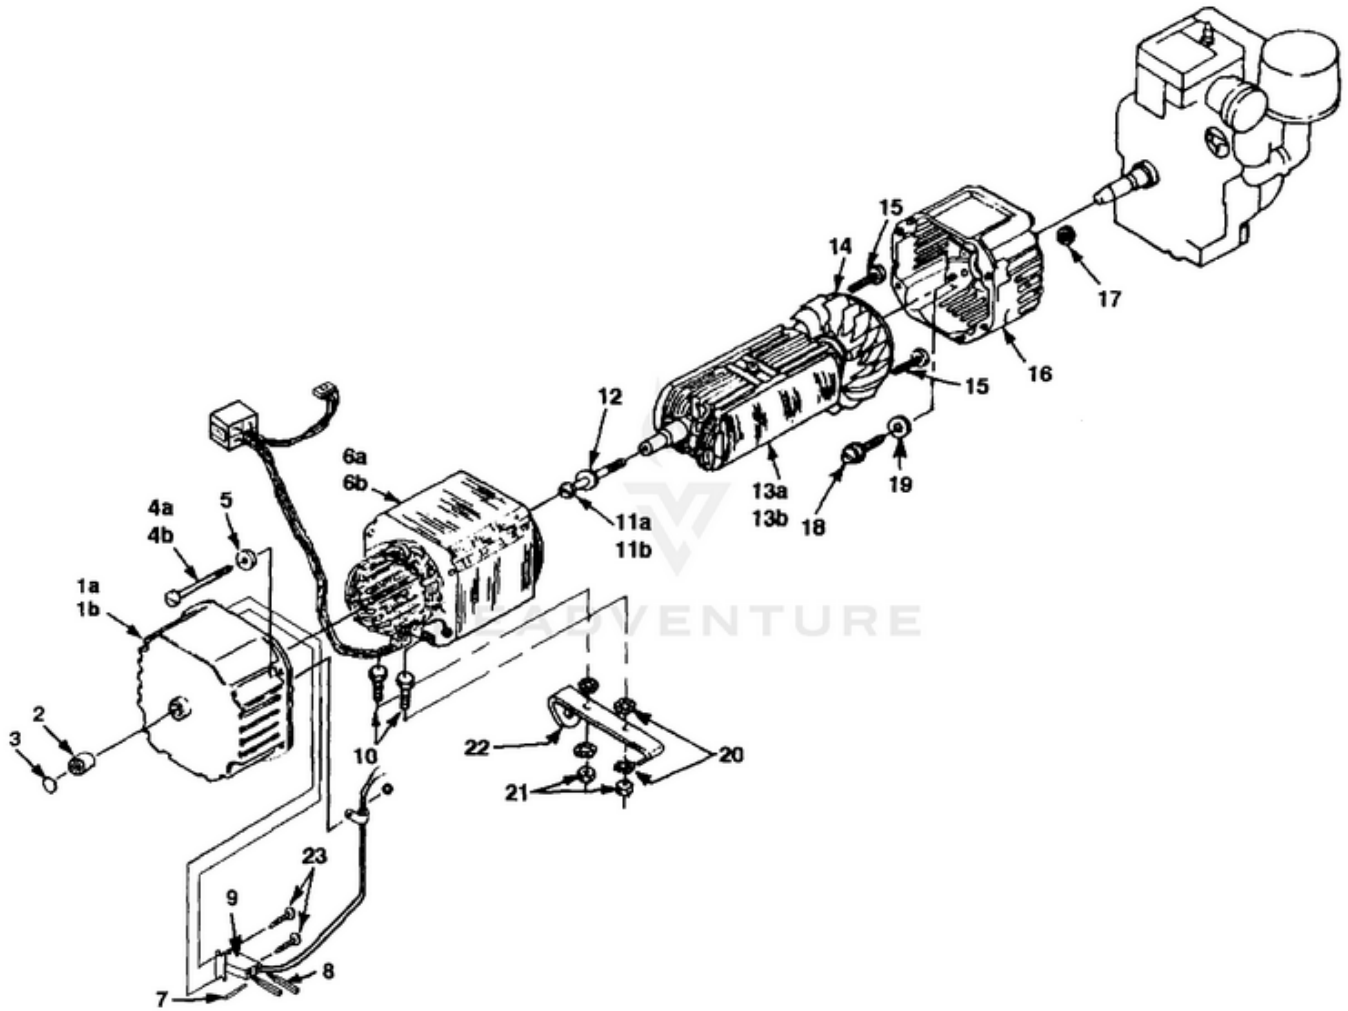

LRIE5500/CSA Generator UT-03779 - Generator End

Rendered by LeadVenture, Inc.

Ref #	Part #	Description	Qty	Context	Note
1A	A07068	COMP. BRUSH HEAD(LRI4400 & LRIE4400, LRI5500, LRIE5500)	1		
1B	A07124	COMP. BRUSH HEAD(LRI4400/CSA, LRIE4400/CSA, LRI5500/CSA, LRIE5500/CSA)	1		
2	03044	BEARING-Needle	1		
3	02438	EXPANDER-Plug	1		
4A	4885307	BOLT-Stator (LRI & LRIE 4400'S)	4		
4B	4885301	BOLT-Stator (LRI & LRIE 5500'S)	4		
5	84124	WASHER-Flat	4		
6A	A06771S	STATOR & HARNESS (LRI & LRIE4400'S)	1		
6B	A06770S	STATOR & HARNESS (LRI & LRIE5500'S)	1		
	A03035	BRUSH & RETAINER KIT	1		
7	02857	PIN	1		
8	02664	BRUSH	2		
9	02365	BRUSH HOLDER	1		
10	80083	SCREW-Hex Hd. (5/16-18 X 3/4")	2		
11A	4885210	BOLT-Rotor (LRI & LRIE 4400'S)	1		
11B	4885207	BOLT-Rotor (LRI & LRIE 5500"S)	1		
12	83002	WASHER-Lock (5/16")	1		
13A	A02799AS	ROTOR (LRI & LRIE 4400'S)	1		
13B	A02798AS	ROTOR (LRI & LRIE 5500'S)	1		
14	A04013	FAN-Generator	1		
15	82526	SCREW-Pan Hd. (6-19 X 3/4")	4		
16	020267	END BELL	1		
17	81267	NUT-Hex (1/4-20)	4		
18	80187	SCREW-Hex Hd. (3/8-16 X 3/4")	4		
19	83078	WASHER-Lock	4		
20	83033	WASHER-Lock (int./ext.)	4		
21	81162	NUT-Hex (5/16-18)	2		
22	063781	GENERATOR SUPPORT	1		
23	82526	SCREW-Pan Hd. (6-19 X 3/4")	2