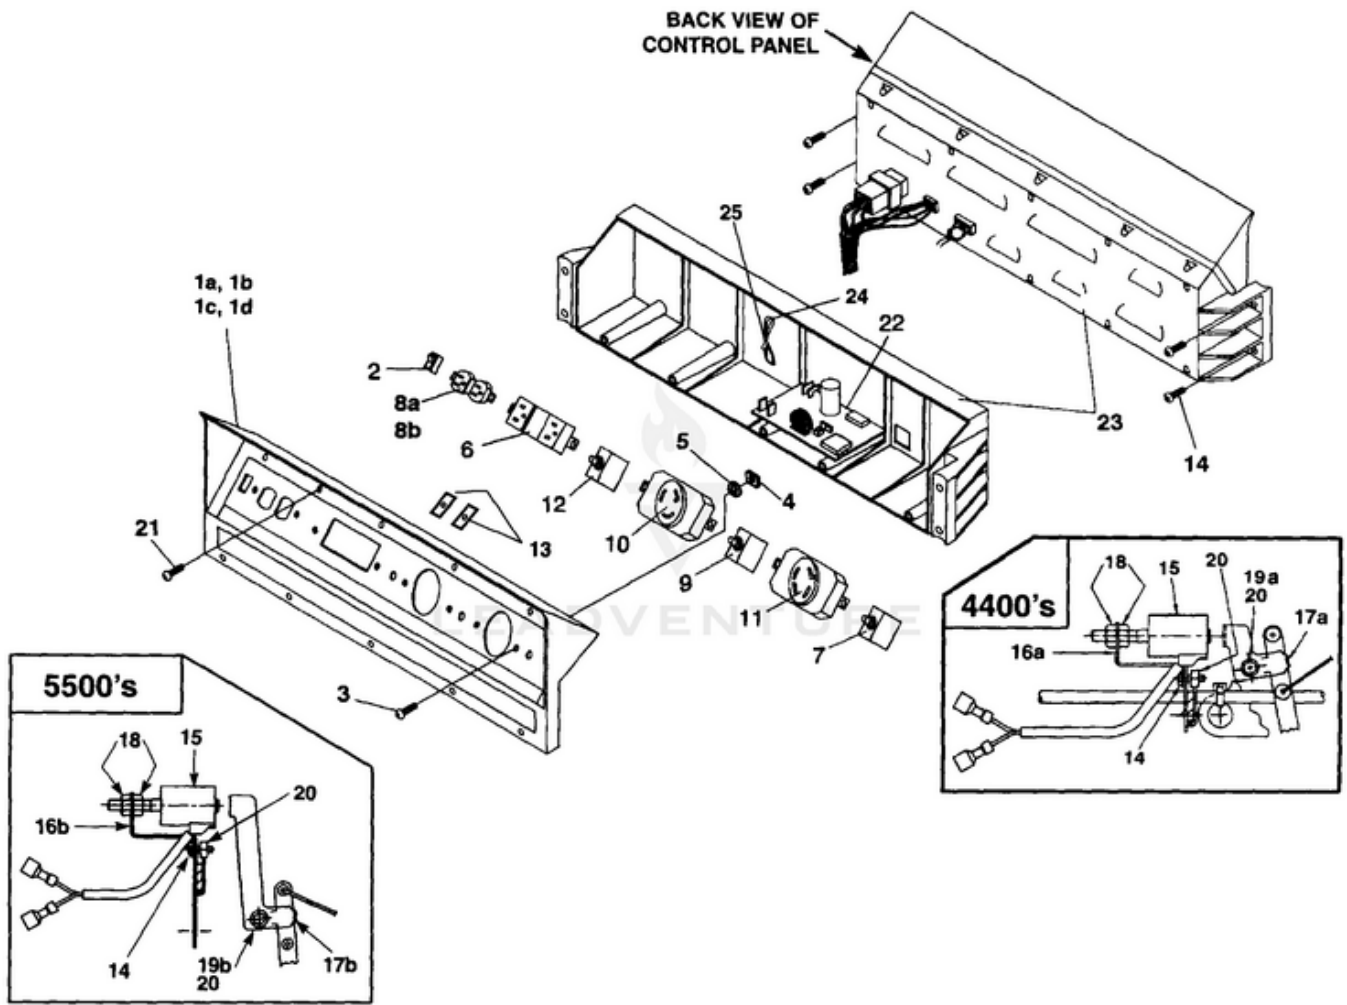

LRIE5500/CSA Generator UT-03779 - Control Panel

Rendered by LeadVenture, Inc.

Ref #	Part #	Description	Qty	Context Note
1A	A07101A	CONTROL PANEL (LRI4400, LRIE4400)	1	
1B	A07067A	CONTROL PANEL (LRI5500, LRIE5500)	1	
1C	A07122	CONTROL PANEL (LRI4400/CSA, LRIE4400/CSA)	1	
1D	A07121	CONTROL PANEL (LRI5500/CSA, LRIE5500/CSA)		
2	02497	SWITCH	1	
3	80577	SCREW-Pan Hd. (8-32 X 7/8")	8	
4	81009	NUT-Hex	8	
5	83022	WASHER-Lock	8	
6	04058	RECEPTACLE (GFCI)	1	
7	49831A	CIRCUIT BREAKER (20 amp)	2	
8A	51373	RECEPTACLE-Duplex (LRI4400, LRIE4400, LRI5500, LRIE5500)	1	
8B	49803A	RECEPTACLE-Duplex (120 V) (LRI4400/CSA)	1	
9	06692A	CIRCUIT BREAKER (30 amp)	1	
10	42601	RECEPTACLE-Locking (120V)	1	
11	46508	RECEPTACLE-Locking (240V)	1	
12	01649A	CIRCUIT BREAKER (15 amp)	2	(LRI4400/CSA, LRIE4400/CSA, LRI5500/CSA, LRIE5500/CSA, LRIE4400/CSA, LRI5500/CSA, LRIE/5500/CSA)
13	98792	RUBBER BUMPER	2	
14	96620	SCREW-Torx Hd. (10-24 X 1/2)	4	
15	A07062	ELECTROMAGNET	1	
16A	070781	BRACKET (8HP) (4400's)	1	
16B	070661	BRACKET (11HP) (5500's)	1	
17A	070791	PADDLE (8HP) (4400's)	1	
17B	070651	PADDLE (11HP) (5500's)	1	
18	810652	NUT-Hex (1/4-28) (4400 & 5500)	2	
19A	80049	SCREW-Hex Hd. (1/4-20 X 5/8") (4400 & 5500)	1	
19B	80049	SCREW-Hex Hd. (1/4-20 X 5/8") (4400 & 5500)	1	
20	81227	SPEED Nut (8-32) (4400 & 5500)	2	
21	82536	SCREW-Plastite (8-16 X 3/4")	10	
22	A06257	CONTROL BOARD	1	
23	066461	CONTROL PANEL-Back	1	
24	46840	TIE, Cable	1	
25	06655	Clip, Tie	1	