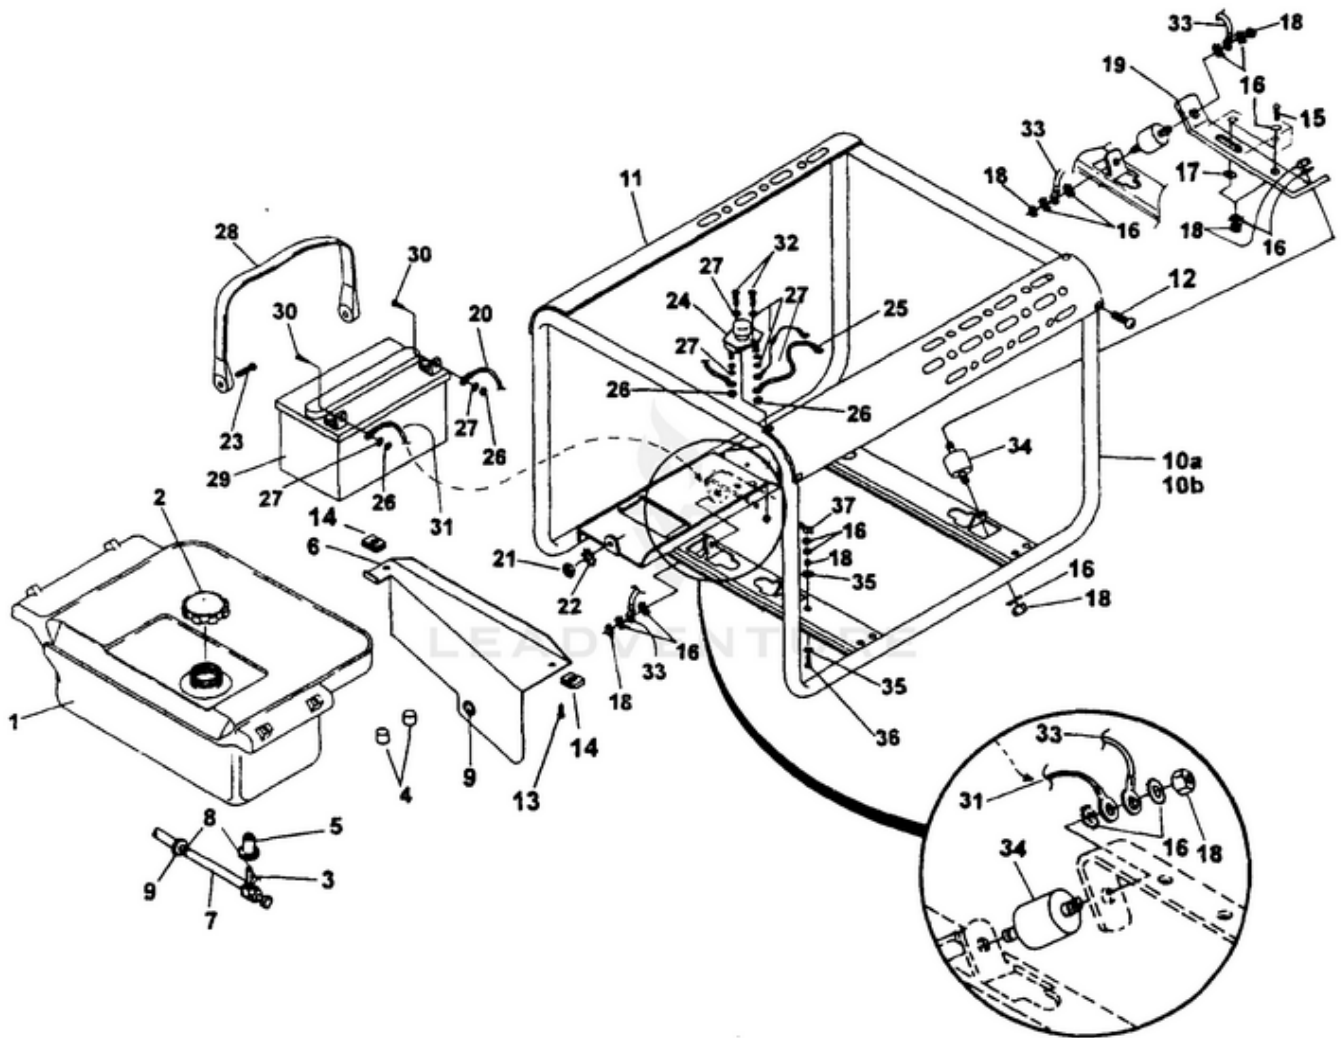

LRIE5500/CSA Generator UT-03779 - Tank & Frame

Rendered by LeadVenture, Inc.

Ref #	Part #	Description	Qty	Context	Note
1	A04861	FUEL TANK (5 Gal.)	1		
2	04864	FUEL CAP (2 1/4" dia.)	1		
3	06642	VALVE-Fuel	1		
4	06644	PAD-Fuel Tank	4		
5	47222	BUSHING	1		
6	063881	SHIELD-Fuel Tank	1		
7	4958608	FUEL LINE	1		
8	49587	CLIP-Hose	2		
9	04818	BUSHING-Snap In	1		
10A	A06406	ROLL CAGE (LR4400, LR5500, LR4400/CSA, LR5500/CSA)	1		
10B	A06401	ROLL CAGE (LRE4400, LRE5500, LRE4400/CSA, LRE5500/CSA)	1		
11	063831	BRACE-Tank Support	2		
12	96620	SCREW-Torx (10-24 X 1/2")	8		
13	80577	SCREW-Pan Hd. (8-32 X 3/8")	2		
14	81227	NUT-Hi Speed	2		
15	80197	SCREW-Hex Hd. (5/16-18 X 2")	4		
16	83081	WASHER-Lock (int.)	16		
17	84046	WASHER-Flat	1		
18	81162	NUT-Hex (5/16-18)	15		
19	49265	SUPPORT-Engine	1		
20	A02532	CABLE-Battery (Red, Pos.)	1		
21	81010	NUT-Hex (10-32)	2		
22	83046	WASHER-Lock	2		
23	06665	SCREW-Shoulder (10-32 X 1/4")	2		
24	49705	SWITCH-Starter	1		
	A04799	BATTERY & CABLE KIT	1		
25	04800	BATTERY CABLE (Red, to Switch)	1		
26	81242	NUT-Hex (10-32)	4		
27	83009	WASHER-Lock	4		
28	048011	STRAP-Battery Hold Down	1		
29	49833A	BATTERY (12 Volt)	1		
30	80049	SCREW-Hex Hd. (1/4-20 X 5/8")	2		
31	04802	BATTERY CABLE (Black, to Ground)	1		
32	82477	SCREW-Hex Hd. (1/4-20 X 1/2")	2		
33	A49399	GROUND STRAP	2		
34	49367	ISOLATOR	4		
35	83033	WASHER-Lock (ext./int.)	6		
36	80088	SCREW-Hex Hd. (5/16-18 X 1 1/2")	1		
37	81015	NUT-Wing	1