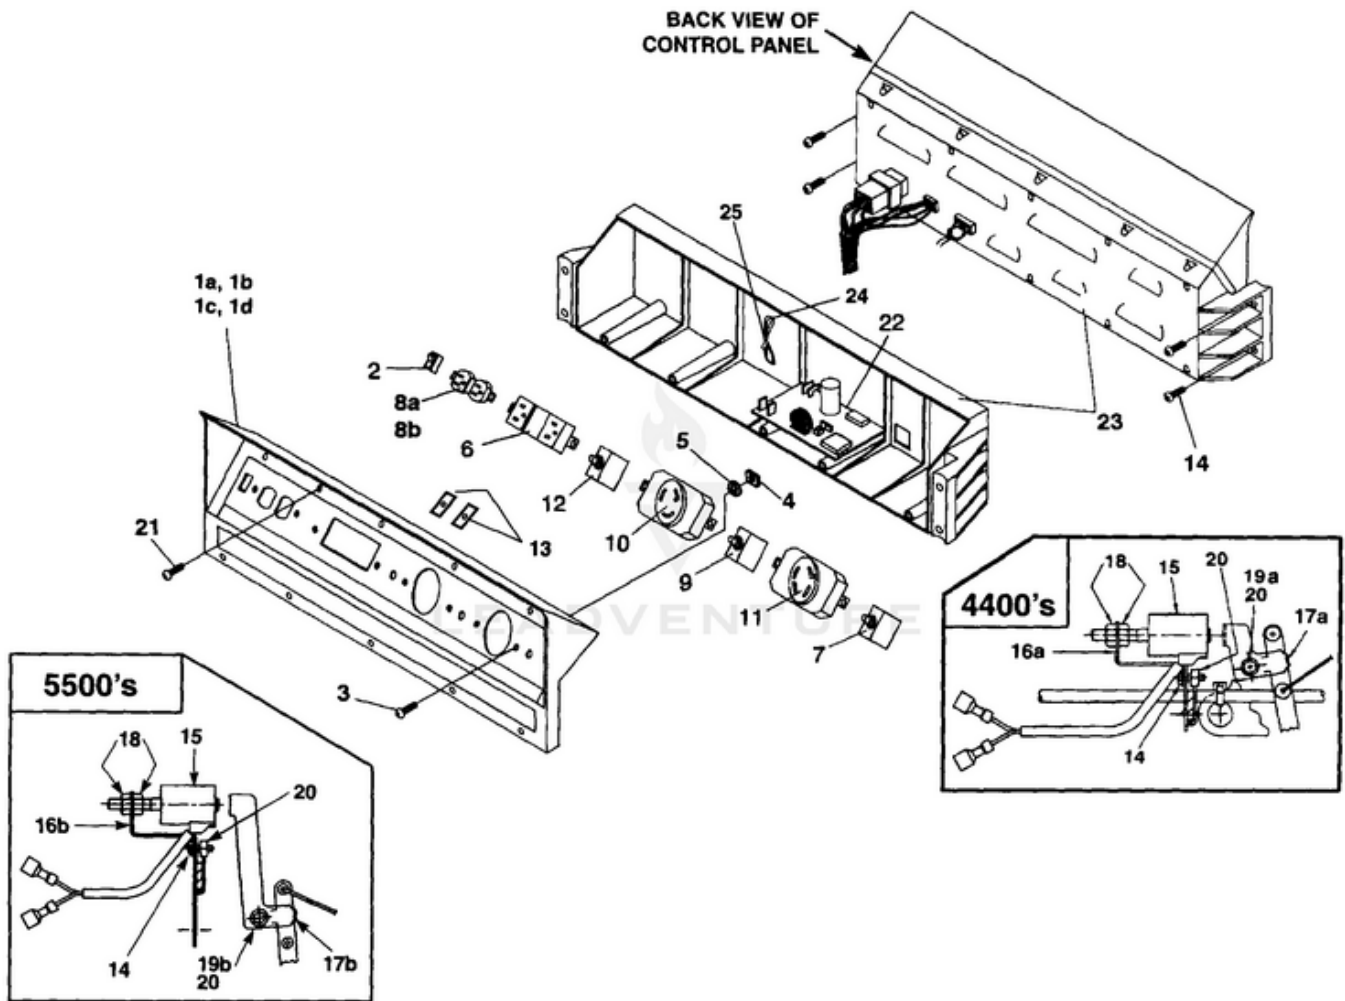

LRIE5500 Generator UT-03778 - Control Panel

Rendered by LeadVenture, Inc.

Ref #	Part #	Description	Qty	Context Note
1A	A07101A	CONTROL PANEL (LRI4400, LRIE4400)	1	
1B	A07067A	CONTROL PANEL (LRI5500, LRIE5500)	1	
1C	A07122	CONTROL PANEL (LRI4400/CSA, LRIE4400/CSA)	1	
1D	A07121	CONTROL PANEL (LRI5500/CSA, LRIE5500/CSA)		
2	02497	SWITCH	1	
3	80577	SCREW-Pan Hd. (8-32 X 7/8")	8	
4	81009	NUT-Hex	8	
5	83022	WASHER-Lock	8	
6	04058	RECEPTACLE (GFCI)	1	
7	49831A	CIRCUIT BREAKER (20 amp)	2	
8A	51373	RECEPTACLE-Duplex (LRI4400, LRIE4400, LRI5500, LRIE5500)	1	
8B	49803A	RECEPTACLE-Duplex (120 V) (LRI4400/CSA)	1	
9	06692A	CIRCUIT BREAKER (30 amp)	1	
10	42601	RECEPTACLE-Locking (120V)	1	
11	46508	RECEPTACLE-Locking (240V)	1	
12	01649A	CIRCUIT BREAKER (15 amp)	2	(LRI4400/CSA, LRIE4400/CSA, LRI5500/CSA, LRIE5500/CSA LRIE4400/CSA, LRI5500/CSA, LRIE/5500/CSA)
13	98792	RUBBER BUMPER	2	
14	96620	SCREW-Torx Hd. (10-24 X 1/2)	4	
15	A07062	ELECTROMAGNET	1	
16A	070781	BRACKET (8HP) (4400's)	1	
16B	070661	BRACKET (11HP) (5500's)	1	
17A	070791	PADDLE (8HP) (4400's)	1	
17B	070651	PADDLE (11HP) (5500's)	1	
18	810652	NUT-Hex (1/4-28) (4400 & 5500)	2	
19A	80049	SCREW-Hex Hd. (1/4-20 X 5/8") (4400 & 5500)	1	
19B	80049	SCREW-Hex Hd. (1/4-20 X 5/8") (4400 & 5500)	1	
20	81227	SPEED Nut (8-32) (4400 & 5500)	2	
21	82536	SCREW-Plastite (8-16 X 3/4")	10	
22	A06257	CONTROL BOARD	1	
23	066461	CONTROL PANEL-Back	1	
24	46840	TIE, Cable	1	
25	06655	Clip, Tie	1	