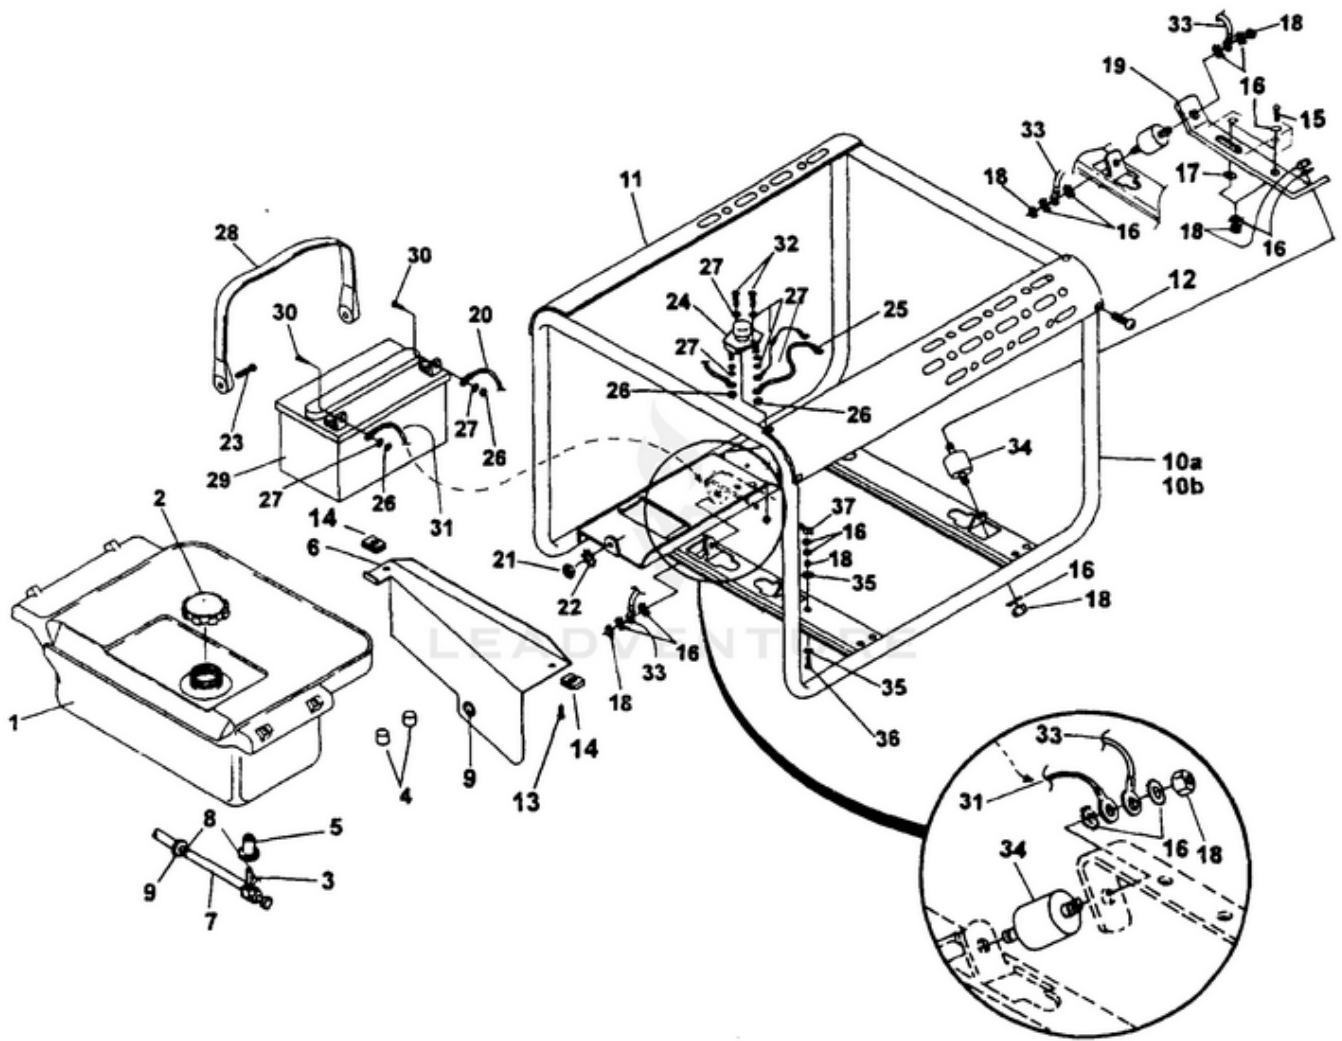

LRIE5500 Generator UT-03778 - Tank & Frame

Rendered by LeadVenture, Inc.

Ref #	Part #	Description	Qty	Context	Note
1	A04861	FUEL TANK (5 Gal.)	1		
2	04864	FUEL CAP (2 1/4" dia.)	1		
3	06642	VALVE-Fuel	1		
4	06644	PAD-Fuel Tank	4		
5	47222	BUSHING	1		
6	063881	SHIELD-Fuel Tank	1		
7	4958608	FUEL LINE	1		
8	49587	CLIP-Hose	2		
9	04818	BUSHING-Snap In	1		
10A	A06406	ROLL CAGE (LR4400, LR5500, LR4400/CSA, LR5500/CSA)	1		
10B	A06401	ROLL CAGE (LRE4400, LRE5500, LRE4400/CSA, LRE5500/CSA)	1		
11	063831	BRACE-Tank Support	2		
12	96620	SCREW-Torx (10-24 X 1/2")	8		
13	80577	SCREW-Pan Hd. (8-32 X 3/8")	2		
14	81227	NUT-Hi Speed	2		
15	80197	SCREW-Hex Hd. (5/16-18 X 2")	4		
16	83081	WASHER-Lock (int.)	16		
17	84046	WASHER-Flat	1		
18	81162	NUT-Hex (5/16-18)	15		
19	49265	SUPPORT-Engine	1		
20	A02532	CABLE-Battery (Red, Pos.)	1		
21	81010	NUT-Hex (10-32)	2		
22	83046	WASHER-Lock	2		
23	06665	SCREW-Shoulder (10-32 X 1/4")	2		
24	49705	SWITCH-Starter	1		
	A04799	BATTERY & CABLE KIT	1		
25	04800	BATTERY CABLE (Red, to Switch)	1		
26	81242	NUT-Hex (10-32)	4		
27	83009	WASHER-Lock	4		
28	048011	STRAP-Battery Hold Down	1		
29	49833A	BATTERY (12 Volt)	1		
30	80049	SCREW-Hex Hd. (1/4-20 X 5/8")	2		
31	04802	BATTERY CABLE (Black, to Ground)	1		
32	82477	SCREW-Hex Hd. (1/4-20 X 1/2")	2		
33	A49399	GROUND STRAP	2		
34	49367	ISOLATOR	4		
35	83033	WASHER-Lock (ext./int.)	6		
36	80088	SCREW-Hex Hd. (5/16-18 X 1 1/2")	1		
37	81015	NUT-Wing	1