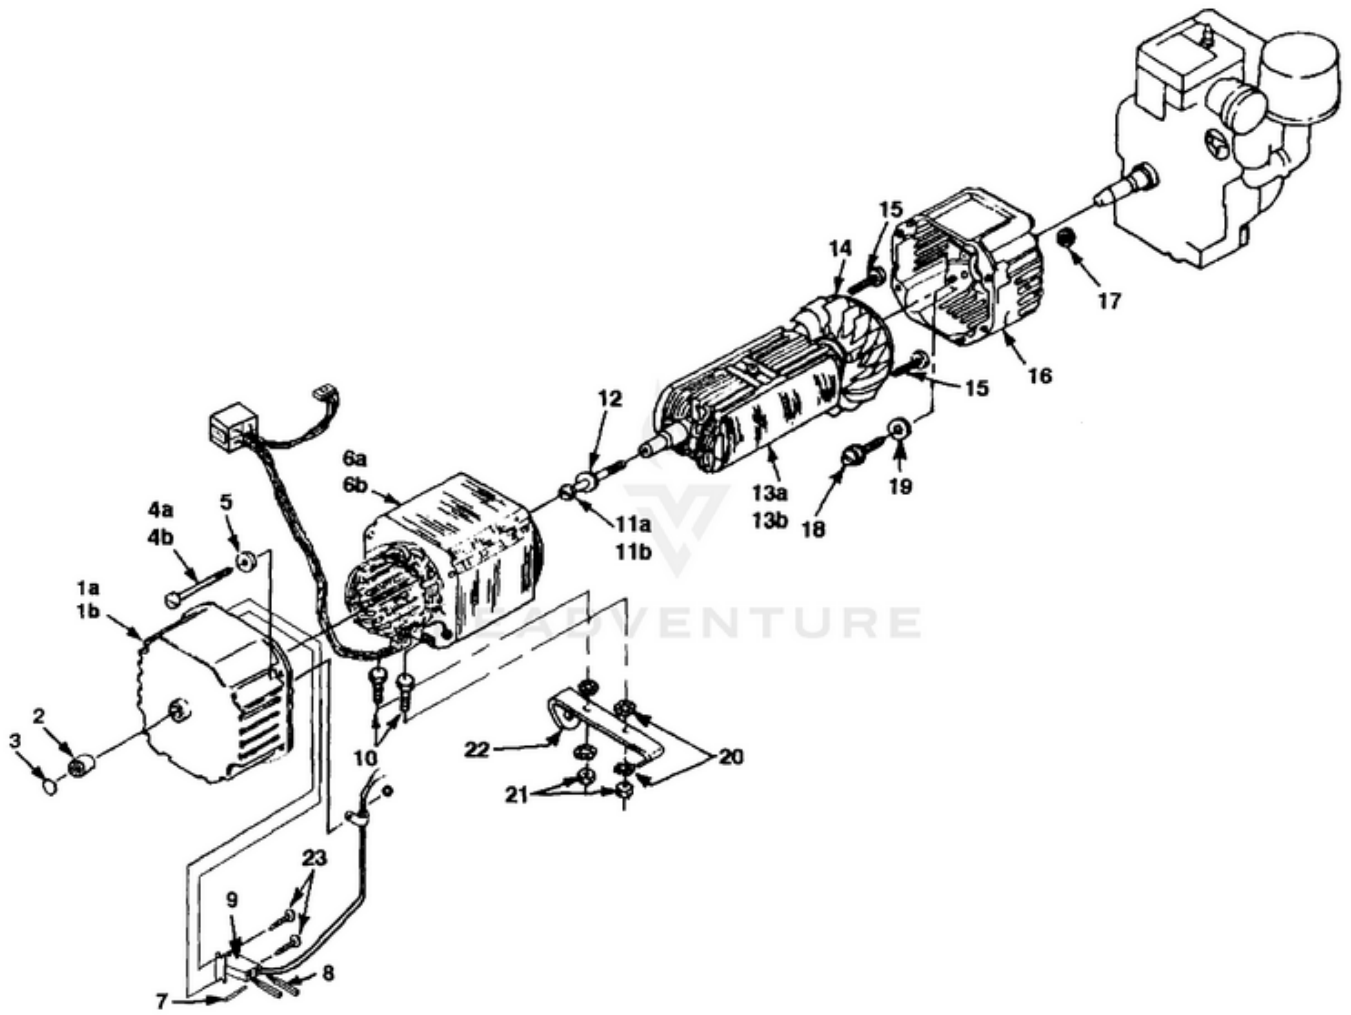

LRIE5500 Generator UT-03778 - Generator End

Rendered by LeadVenture, Inc.

Ref #	Part #	Description	Qty	Context	Note
1A	A07068	COMP. BRUSH HEAD(LRI4400 & LRIE4400, LRI5500, LRIE5500)	1		
1B	A07124	COMP. BRUSH HEAD(LRI4400/CSA, LRIE4400/CSA, LRI5500/CSA, LRIE5500/CSA)	1		
2	03044	BEARING-Needle	1		
3	02438	EXPANDER-Plug	1		
4A	4885307	BOLT-Stator (LRI & LRIE 4400'S)	4		
4B	4885301	BOLT-Stator (LRI & LRIE 5500'S)	4		
5	84124	WASHER-Flat	4		
6A	A06771S	STATOR & HARNESS (LRI & LRIE4400'S)	1		
6B	A06770S	STATOR & HARNESS (LRI & LRIE5500'S)	1		
	A03035	BRUSH & RETAINER KIT	1		
7	02857	PIN	1		
8	02664	BRUSH	2		
9	02365	BRUSH HOLDER	1		
10	80083	SCREW-Hex Hd. (5/16-18 X 3/4")	2		
11A	4885210	BOLT-Rotor (LRI & LRIE 4400'S)	1		
11B	4885207	BOLT-Rotor (LRI & LRIE 5500'S)	1		
12	83002	WASHER-Lock (5/16")	1		
13A	A02799AS	ROTOR (LRI & LRIE 4400'S)	1		
13B	A02798AS	ROTOR (LRI & LRIE 5500'S)	1		
14	A04013	FAN-Generator	1		
15	82526	SCREW-Pan Hd. (6-19 X 3/4")	4		
16	020267	END BELL	1		
17	81267	NUT-Hex (1/4-20)	4		
18	80187	SCREW-Hex Hd. (3/8-16 X 3/4")	4		
19	83078	WASHER-Lock	4		
20	83033	WASHER-Lock (int./ext.)	4		
21	81162	NUT-Hex (5/16-18)	2		
22	063781	GENERATOR SUPPORT	1		
23	82526	SCREW-Pan Hd. (6-19 X 3/4")	2