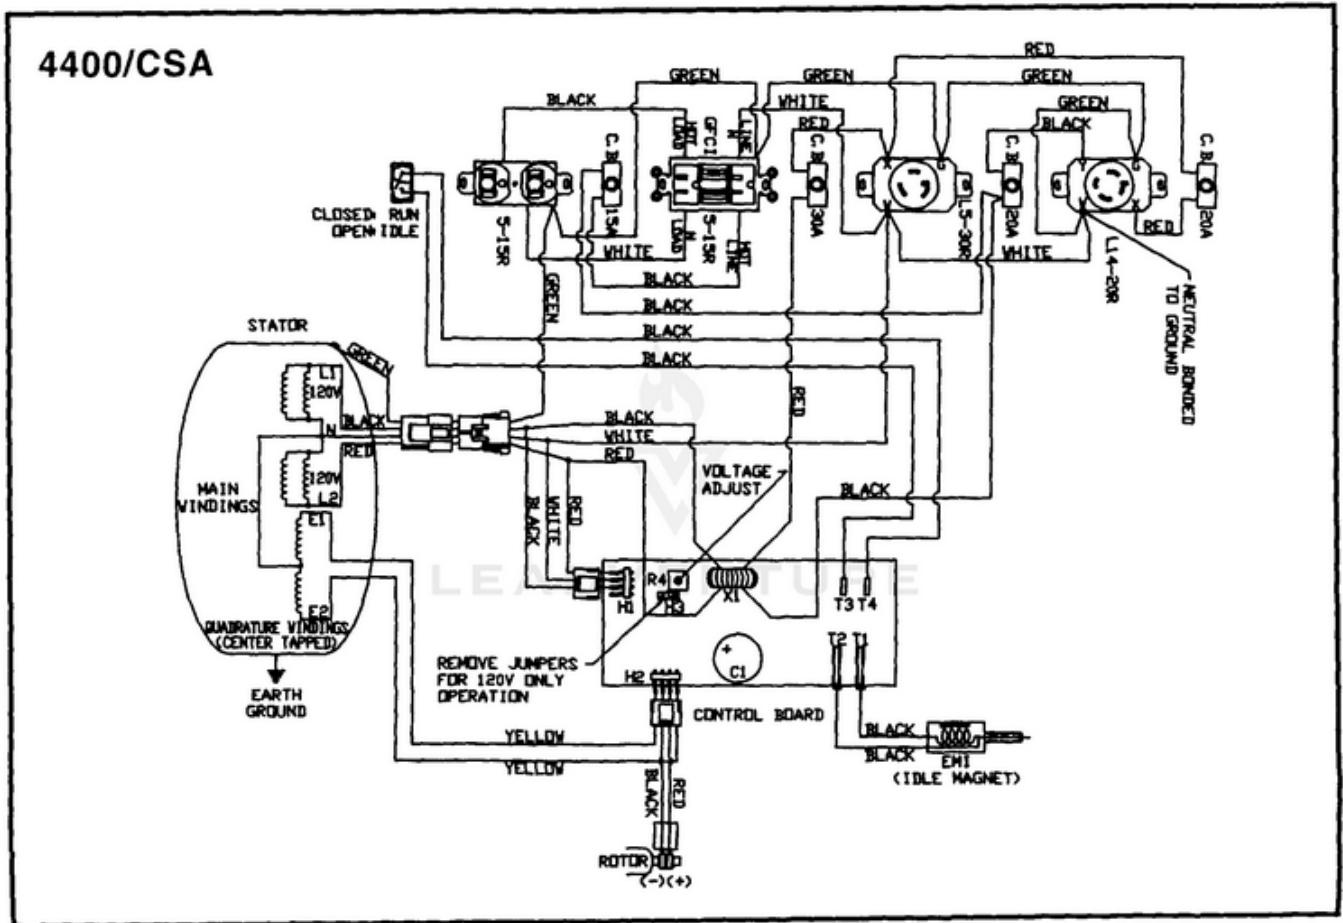

Ref #	Part #	Description	Qty	Context	Note
1	A04861	FUEL TANK (5 Gal.)	1		
2	04864	FUEL CAP (2 1/4" dia.)	1		
3	06642	VALVE-Fuel	1		
4	06644	PAD-Fuel Tank	4		
5	47222	BUSHING	1		
6	063881	SHIELD-Fuel Tank	1		
7	4958608	FUEL LINE	1		
8	49587	CLIP-Hose	2		
9	04818	BUSHING-Snap In	1		
10A	A06406	ROLL CAGE (LR4400, LR5500, LR4400/CSA, LR5500/CSA)	1		
10B	A06401	ROLL CAGE (LRE4400, LRE5500, LRE4400/CSA, LRE5500/CSA)	1		
11	063831	BRACE-Tank Support	2		
12	96620	SCREW-Torx (10-24 X 1/2")	8		
13	80577	SCREW-Pan Hd. (8-32 X 3/8")	2		
14	81227	NUT-Hi Speed	2		
15	80197	SCREW-Hex Hd. (5/16-18 X 2")	4		
16	83081	WASHER-Lock (int.)	16		
17	84046	WASHER-Flat	1		
18	81162	NUT-Hex (5/16-18)	15		
19	49265	SUPPORT-Engine	1		
20	A02532	CABLE-Battery (Red, Pos.)	1		
21	81010	NUT-Hex (10-32)	2		
22	83046	WASHER-Lock	2		
23	06665	SCREW-Shoulder (10-32 X 1/4")	2		
24	49705	SWITCH-Starter	1		
	A04799	BATTERY & CABLE KIT	1		
25	04800	BATTERY CABLE (Red, to Switch)	1		
26	81242	NUT-Hex (10-32)	4		
27	83009	WASHER-Lock	4		
28	048011	STRAP-Battery Hold Down	1		
29	49833A	BATTERY (12 Volt)	1		
30	80049	SCREW-Hex Hd. (1/4-20 X 5/8")	2		
31	04802	BATTERY CABLE (Black, to Ground)	1		
32	82477	SCREW-Hex Hd. (1/4-20 X 1/2")	2		
33	A49399	GROUND STRAP	2		
34	49367	ISOLATOR	4		
35	83033	WASHER-Lock (ext./int.)	6		
36	80088	SCREW-Hex Hd. (5/16-18 X 1 1/2")	1		
37	81015	NUT-Wing	1		

LRIE4400/CSA Generator UT-03790-A - Wiring Diagram

Rendered by LeadVenture, Inc.