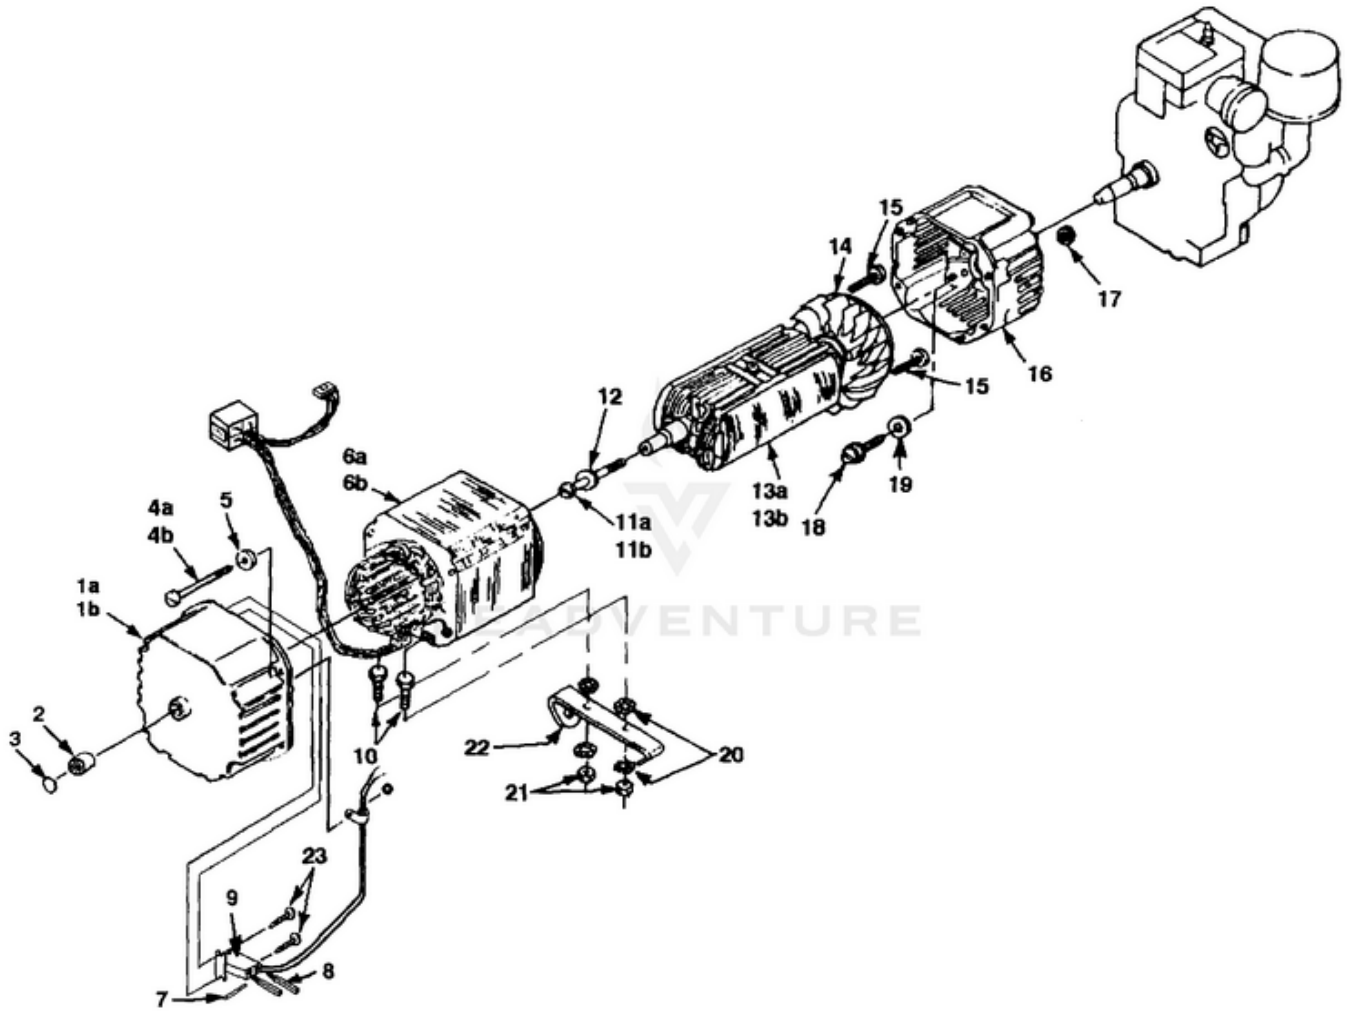

LRIE4400/CSA Generator UT-03790-A - Generator End

Rendered by LeadVenture, Inc.

Ref #	Part #	Description	Qty	Context	Note
1A	A07068	COMP. BRUSH HEAD(LRI4400 & LRIE4400, LRI5500, LRIE5500)	1		
1B	A07124	COMP. BRUSH HEAD(LRI4400/CSA, LRIE4400/CSA, LRI5500/CSA, LRIE5500/CSA)	1		
2	03044	BEARING-Needle	1		
3	02438	EXPANDER-Plug	1		
4A	4885307	BOLT-Stator (LRI & LRIE 4400'S)	4		
4B	4885301	BOLT-Stator (LRI & LRIE 5500'S)	4		
5	84124	WASHER-Flat	4		
6A	A06771S	STATOR & HARNESS (LRI & LRIE4400'S)	1		
6B	A06770S	STATOR & HARNESS (LRI & LRIE5500'S)	1		
	A03035	BRUSH & RETAINER KIT	1		
7	02857	PIN	1		
8	02664	BRUSH	2		
9	02365	BRUSH HOLDER	1		
10	80083	SCREW-Hex Hd. (5/16-18 X 3/4")	2		
11A	4885210	BOLT-Rotor (LRI & LRIE 4400'S)	1		
11B	4885207	BOLT-Rotor (LRI & LRIE 5500"S)	1		
12	83002	WASHER-Lock (5/16")	1		
13A	A02799AS	ROTOR (LRI & LRIE 4400'S)	1		
13B	A02798AS	ROTOR (LRI & LRIE 5500'S)	1		
14	A04013	FAN-Generator	1		
15	82526	SCREW-Pan Hd. (6-19 X 3/4")	4		
16	020267	END BELL	1		
17	81267	NUT-Hex (1/4-20)	4		
18	80187	SCREW-Hex Hd. (3/8-16 X 3/4")	4		
19	83078	WASHER-Lock	4		
20	83033	WASHER-Lock (int./ext.)	4		
21	81162	NUT-Hex (5/16-18)	2		
22	063781	GENERATOR SUPPORT	1		
23	82526	SCREW-Pan Hd. (6-19 X 3/4")	2