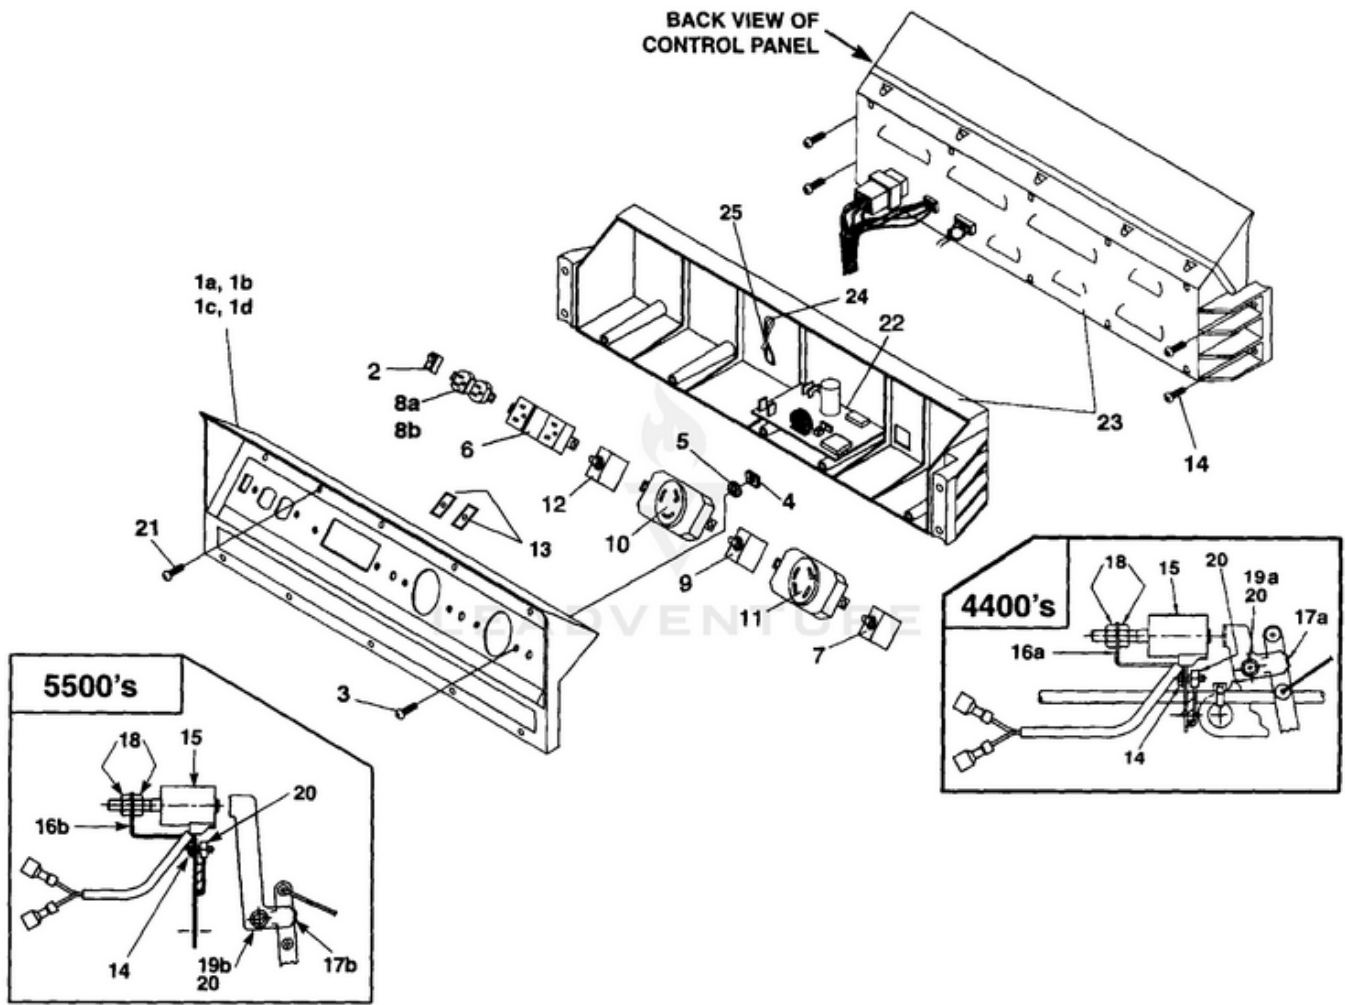

LRIE4400/CSA Generator UT-03790-A - Control Panel

Rendered by LeadVenture, Inc.

Ref #	Part #	Description	Qty	Context Note
1A	A07101A	CONTROL PANEL (LRI4400, LRIE4400)	1	
1B	A07067A	CONTROL PANEL (LRI5500, LRIE5500)	1	
1C	A07122	CONTROL PANEL (LRI4400/CSA, LRIE4400/CSA)	1	
1D	A07121	CONTROL PANEL (LRI5500/CSA, LRIE5500/CSA)		
2	02497	SWITCH	1	
3	80577	SCREW-Pan Hd. (8-32 X 7/8")	8	
4	81009	NUT-Hex	8	
5	83022	WASHER-Lock	8	
6	04058	RECEPTACLE (GFCI)	1	
7	49831A	CIRCUIT BREAKER (20 amp)	2	
8A	51373	RECEPTACLE-Duplex (LRI4400, LRIE4400, LRI5500, LRIE5500)	1	
8B	49803A	RECEPTACLE-Duplex (120 V) (LRI4400/CSA)	1	
9	06692A	CIRCUIT BREAKER (30 amp)	1	
10	42601	RECEPTACLE-Locking (120V)	1	
11	46508	RECEPTACLE-Locking (240V)	1	
12	01649A	CIRCUIT BREAKER (15 amp)	2	(LRI4400/CSA, LRIE4400/CSA, LRI5500/CSA, LRIE5500/CSA LRIE4400/CSA, LRI5500/CSA, LRIE/5500/CSA)
13	98792	RUBBER BUMPER	2	
14	96620	SCREW-Torx Hd. (10-24 X 1/2)	4	
15	A07062	ELECTROMAGNET	1	
16A	070781	BRACKET (8HP) (4400's)	1	
16B	070661	BRACKET (11HP) (5500's)	1	
17A	070791	PADDLE (8HP) (4400's)	1	
17B	070651	PADDLE (11HP) (5500's)	1	
18	810652	NUT-Hex (1/4-28) (4400 & 5500)	2	
19A	80049	SCREW-Hex Hd. (1/4-20 X 5/8") (4400 & 5500)	1	
19B	80049	SCREW-Hex Hd. (1/4-20 X 5/8") (4400 & 5500)	1	
20	81227	SPEED Nut (8-32) (4400 & 5500)	2	
21	82536	SCREW-Plastite (8-16 X 3/4")	10	
22	A06257	CONTROL BOARD	1	
23	066461	CONTROL PANEL-Back	1	
24	46840	TIE, Cable	1	
25	06655	Clip, Tie	1	