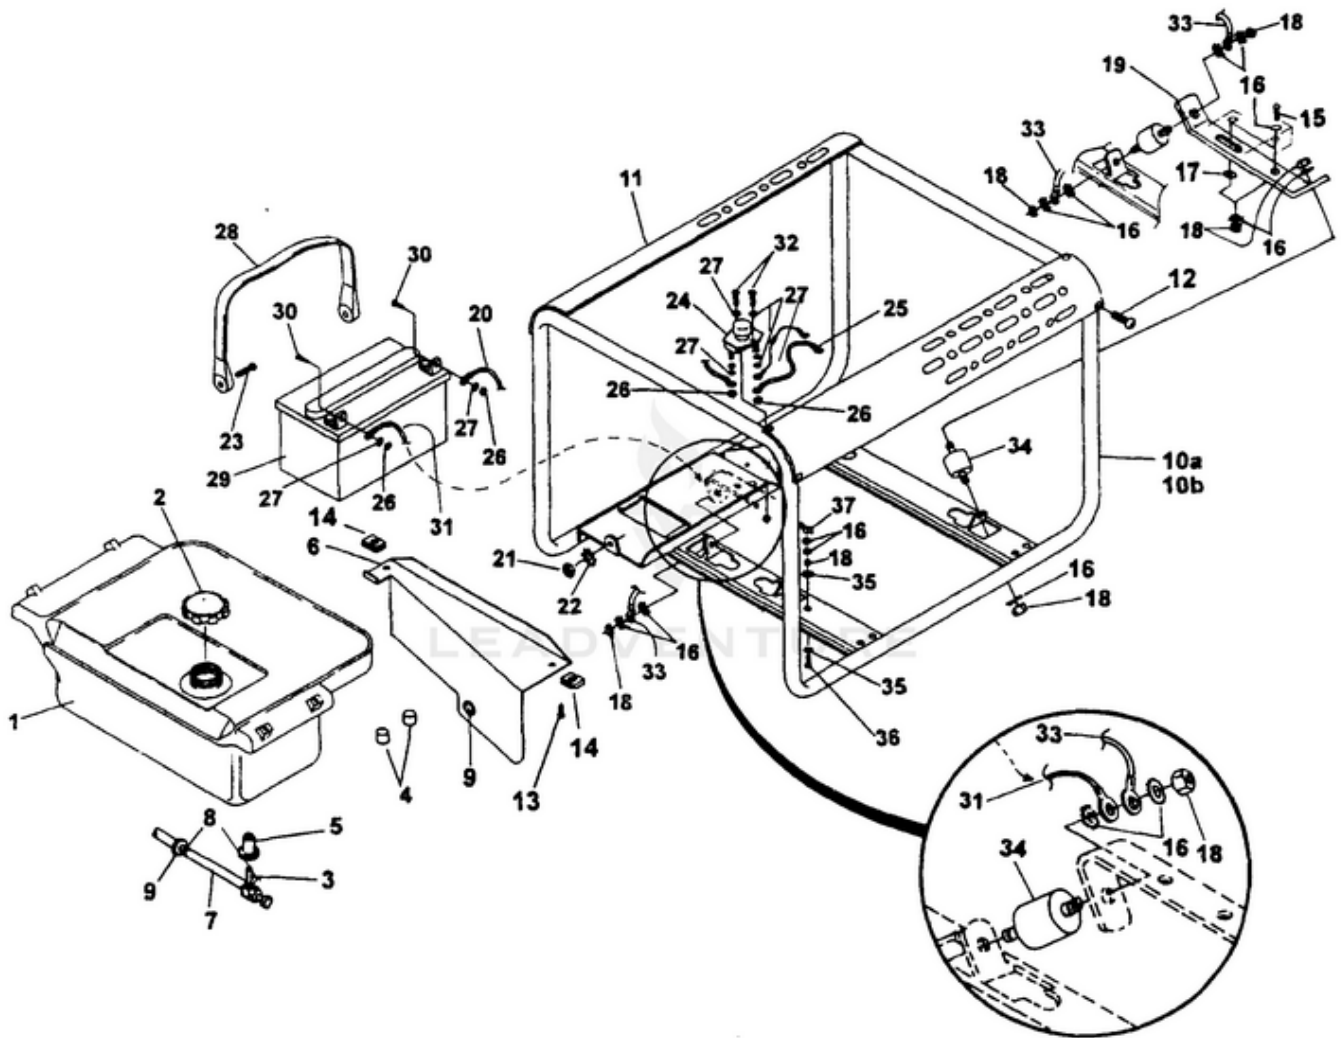

LRIE4400/CSA Generator UT-03790-A - Tank & Frame

Rendered by LeadVenture, Inc.

Ref #	Part #	Description	Qty	Context	Note
1	A04861	FUEL TANK (5 Gal.)	1		
2	04864	FUEL CAP (2 1/4" dia.)	1		
3	06642	VALVE-Fuel	1		
4	06644	PAD-Fuel Tank	4		
5	47222	BUSHING	1		
6	063881	SHIELD-Fuel Tank	1		
7	4958608	FUEL LINE	1		
8	49587	CLIP-Hose	2		
9	04818	BUSHING-Snap In	1		
10A	A06406	ROLL CAGE (LR4400, LR5500, LR4400/CSA, LR5500/CSA)	1		
10B	A06401	ROLL CAGE (LRE4400, LRE5500, LRE4400/CSA, LRE5500/CSA)	1		
11	063831	BRACE-Tank Support	2		
12	96620	SCREW-Torx (10-24 X 1/2")	8		
13	80577	SCREW-Pan Hd. (8-32 X 3/8")	2		
14	81227	NUT-Hi Speed	2		
15	80197	SCREW-Hex Hd. (5/16-18 X 2")	4		
16	83081	WASHER-Lock (int.)	16		
17	84046	WASHER-Flat	1		
18	81162	NUT-Hex (5/16-18)	15		
19	49265	SUPPORT-Engine	1		
20	A02532	CABLE-Battery (Red, Pos.)	1		
21	81010	NUT-Hex (10-32)	2		
22	83046	WASHER-Lock	2		
23	06665	SCREW-Shoulder (10-32 X 1/4")	2		
24	49705	SWITCH-Starter	1		
	A04799	BATTERY & CABLE KIT	1		
25	04800	BATTERY CABLE (Red, to Switch)	1		
26	81242	NUT-Hex (10-32)	4		
27	83009	WASHER-Lock	4		
28	048011	STRAP-Battery Hold Down	1		
29	49833A	BATTERY (12 Volt)	1		
30	80049	SCREW-Hex Hd. (1/4-20 X 5/8")	2		
31	04802	BATTERY CABLE (Black, to Ground)	1		
32	82477	SCREW-Hex Hd. (1/4-20 X 1/2")	2		
33	A49399	GROUND STRAP	2		
34	49367	ISOLATOR	4		
35	83033	WASHER-Lock (ext./int.)	6		
36	80088	SCREW-Hex Hd. (5/16-18 X 1 1/2")	1		
37	81015	NUT-Wing	1