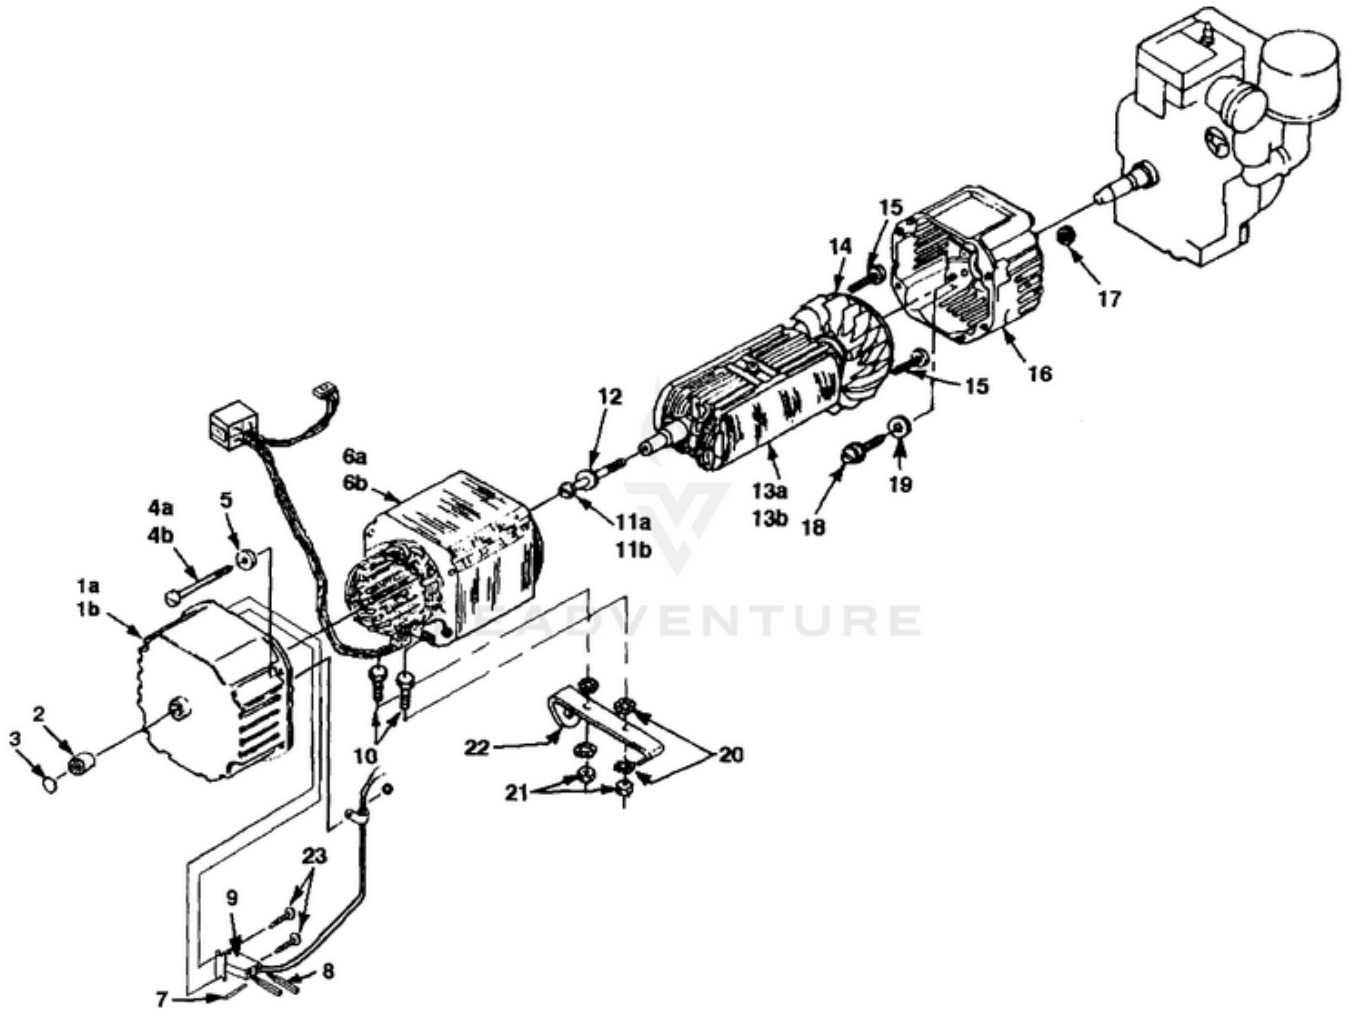

LRIE4400/CSA Generator UT-03790 - Generator End

Rendered by LeadVenture, Inc.

Ref #	Part #	Description	Qty	Context	Note
1A	A07068	COMP. BRUSH HEAD(LRI4400 & LRIE4400, LRI5500, LRIE5500)	1		
1B	A07124	COMP. BRUSH HEAD(LRI4400/CSA, LRIE4400/CSA, LRI5500/CSA, LRIE5500/CSA)	1		
2	03044	BEARING-Needle	1		
3	02438	EXPANDER-Plug	1		
4A	4885307	BOLT-Stator (LRI & LRIE 4400'S)	4		
4B	4885301	BOLT-Stator (LRI & LRIE 5500'S)	4		
5	84124	WASHER-Flat	4		
6A	A06771S	STATOR & HARNESS (LRI & LRIE4400'S)	1		
6B	A06770S	STATOR & HARNESS (LRI & LRIE5500'S)	1		
	A03035	BRUSH & RETAINER KIT	1		
7	02857	PIN	1		
8	02664	BRUSH	2		
9	02365	BRUSH HOLDER	1		
10	80083	SCREW-Hex Hd. (5/16-18 X 3/4")	2		
11A	4885210	BOLT-Rotor (LRI & LRIE 4400'S)	1		
11B	4885207	BOLT-Rotor (LRI & LRIE 5500'S)	1		
12	83002	WASHER-Lock (5/16")	1		
13A	A02799AS	ROTOR (LRI & LRIE 4400'S)	1		
13B	A02798AS	ROTOR (LRI & LRIE 5500'S)	1		
14	A04013	FAN-Generator	1		
15	82526	SCREW-Pan Hd. (6-19 X 3/4")	4		
16	020267	END BELL	1		
17	81267	NUT-Hex (1/4-20)	4		
18	80187	SCREW-Hex Hd. (3/8-16 X 3/4")	4		
19	83078	WASHER-Lock	4		
20	83033	WASHER-Lock (int./ext.)	4		
21	81162	NUT-Hex (5/16-18)	2		
22	063781	GENERATOR SUPPORT	1		
23	82526	SCREW-Pan Hd. (6-19 X 3/4")	2