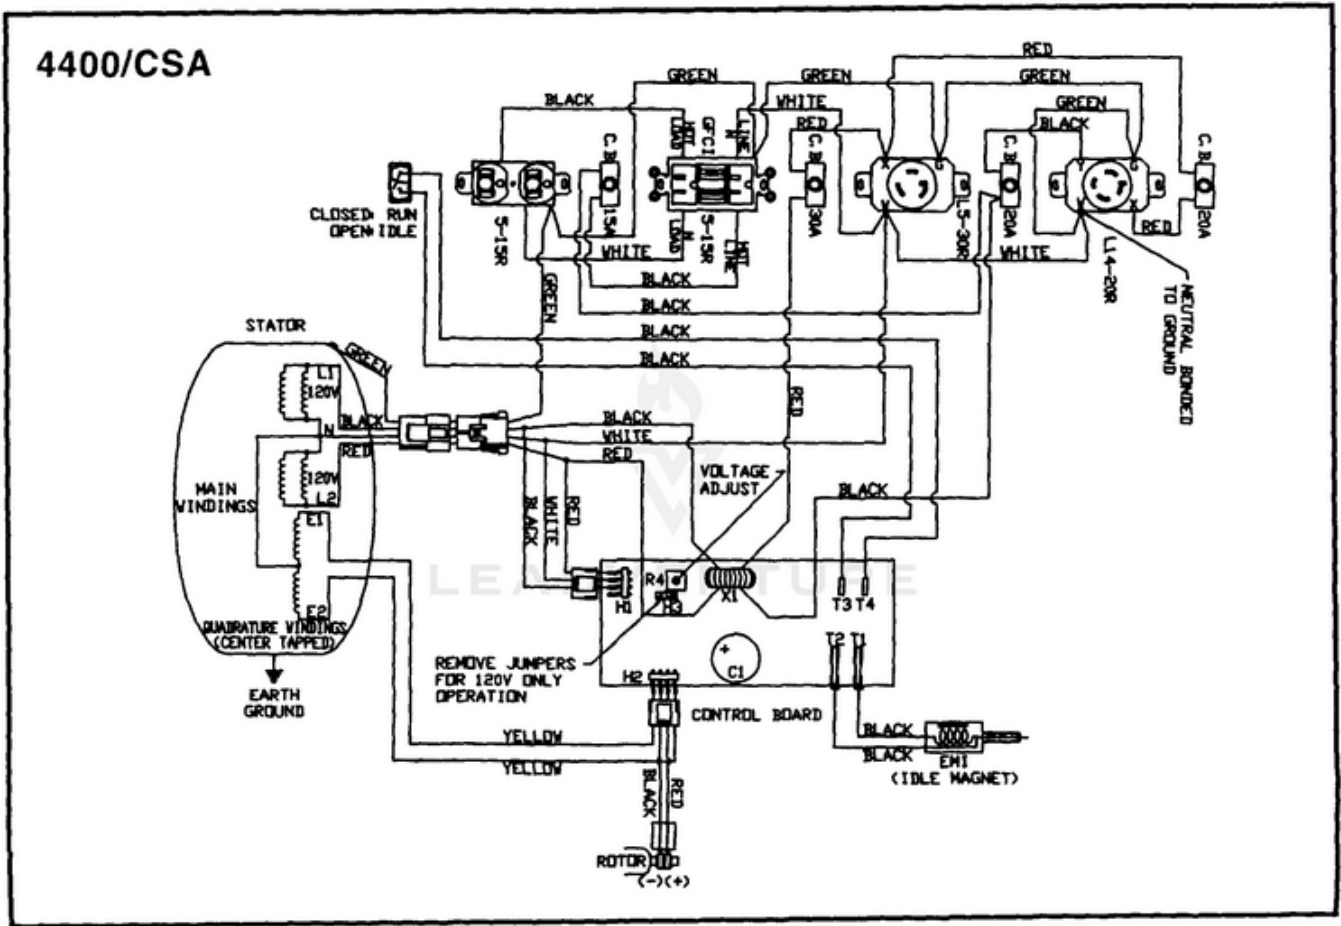

Ref #	Part #	Description	Qty	Context	Note
1	A04861	FUEL TANK (5 Gal.)	1		
2	04864	FUEL CAP (2 1/4" dia.)	1		
3	06642	VALVE-Fuel	1		
4	06644	PAD-Fuel Tank	4		
5	47222	BUSHING	1		
6	063881	SHIELD-Fuel Tank	1		
7	4958608	FUEL LINE	1		
8	49587	CLIP-Hose	2		
9	04818	BUSHING-Snap In	1		
10A	A06406	ROLL CAGE (LR4400, LR5500, LR4400/CSA, LR5500/CSA)	1		
10B	A06401	ROLL CAGE (LRE4400, LRE5500, LRE4400/CSA, LRE5500/CSA)	1		
11	063831	BRACE-Tank Support	2		
12	96620	SCREW-Torx (10-24 X 1/2")	8		
13	80577	SCREW-Pan Hd. (8-32 X 3/8")	2		
14	81227	NUT-Hi Speed	2		
15	80197	SCREW-Hex Hd. (5/16-18 X 2")	4		
16	83081	WASHER-Lock (int.)	16		
17	84046	WASHER-Flat	1		
18	81162	NUT-Hex (5/16-18)	15		
19	49265	SUPPORT-Engine	1		
20	A02532	CABLE-Battery (Red, Pos.)	1		
21	81010	NUT-Hex (10-32)	2		
22	83046	WASHER-Lock	2		
23	06665	SCREW-Shoulder (10-32 X 1/4")	2		
24	49705	SWITCH-Starter	1		
	A04799	BATTERY & CABLE KIT	1		
25	04800	BATTERY CABLE (Red, to Switch)	1		
26	81242	NUT-Hex (10-32)	4		
27	83009	WASHER-Lock	4		
28	048011	STRAP-Battery Hold Down	1		
29	49833A	BATTERY (12 Volt)	1		
30	80049	SCREW-Hex Hd. (1/4-20 X 5/8")	2		
31	04802	BATTERY CABLE (Black, to Ground)	1		
32	82477	SCREW-Hex Hd. (1/4-20 X 1/2")	2		
33	A49399	GROUND STRAP	2		
34	49367	ISOLATOR	4		
35	83033	WASHER-Lock (ext./int.)	6		
36	80088	SCREW-Hex Hd. (5/16-18 X 1 1/2")	1		
37	81015	NUT-Wing	1		

LRIE4400/CSA Generator UT-03790 -Wiring Diagram

Rendered by LeadVenture, Inc.