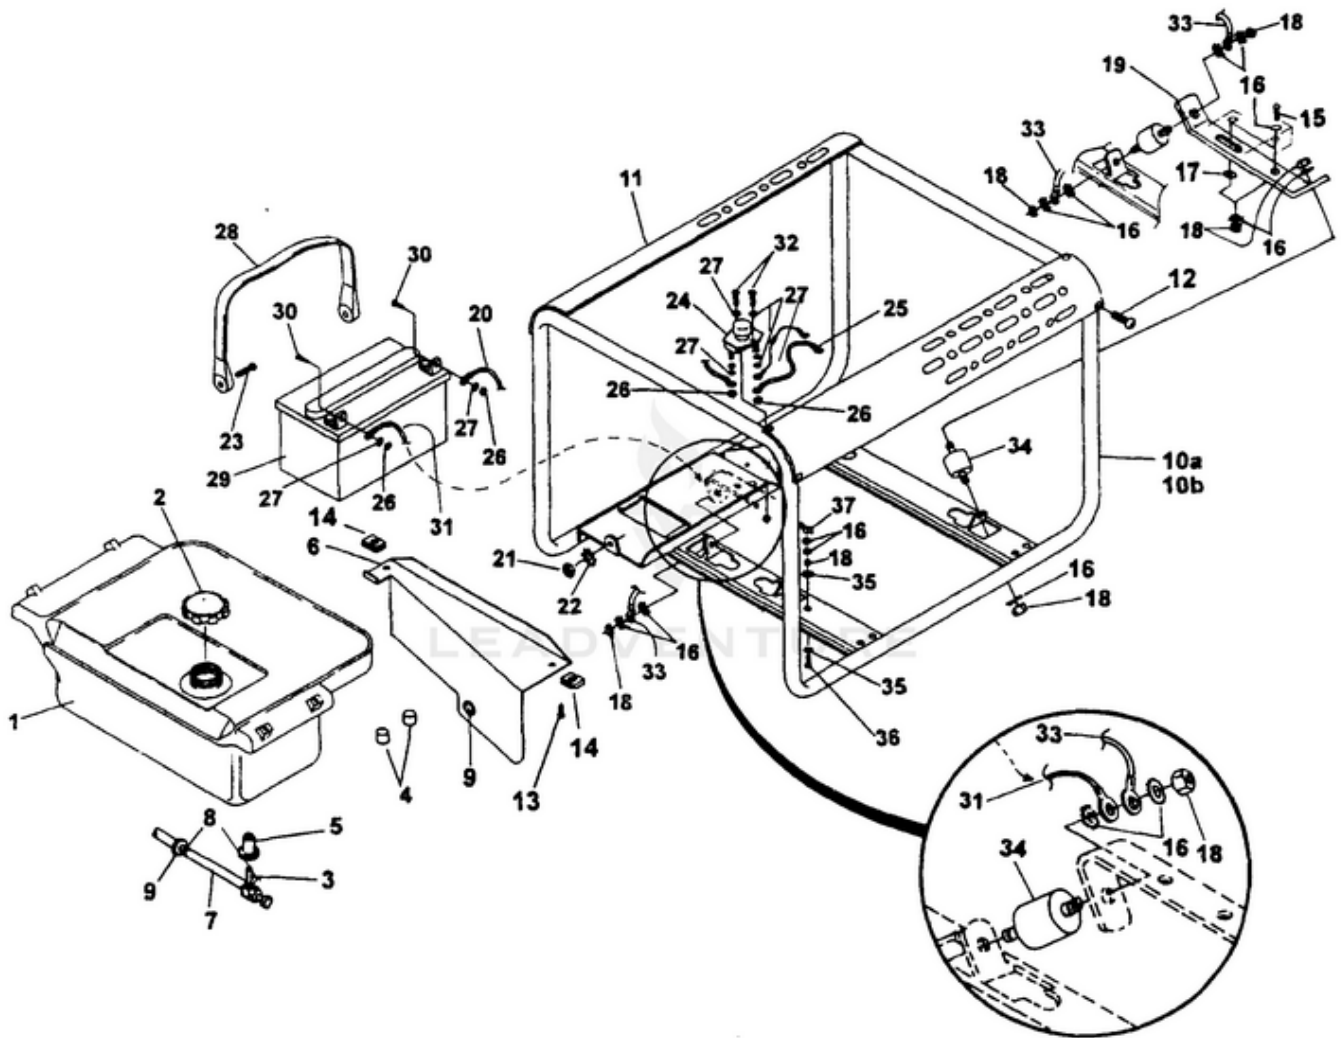

LRIE4400/CSA Generator UT-03790 - Tank & Frame

Rendered by LeadVenture, Inc.

Ref #	Part #	Description	Qty	Context	Note
1	A04861	FUEL TANK (5 Gal.)	1		
2	04864	FUEL CAP (2 1/4" dia.)	1		
3	06642	VALVE-Fuel	1		
4	06644	PAD-Fuel Tank	4		
5	47222	BUSHING	1		
6	063881	SHIELD-Fuel Tank	1		
7	4958608	FUEL LINE	1		
8	49587	CLIP-Hose	2		
9	04818	BUSHING-Snap In	1		
10A	A06406	ROLL CAGE (LR4400, LR5500, LR4400/CSA, LR5500/CSA)	1		
10B	A06401	ROLL CAGE (LRE4400, LRE5500, LRE4400/CSA, LRE5500/CSA)	1		
11	063831	BRACE-Tank Support	2		
12	96620	SCREW-Torx (10-24 X 1/2")	8		
13	80577	SCREW-Pan Hd. (8-32 X 3/8")	2		
14	81227	NUT-Hi Speed	2		
15	80197	SCREW-Hex Hd. (5/16-18 X 2")	4		
16	83081	WASHER-Lock (int.)	16		
17	84046	WASHER-Flat	1		
18	81162	NUT-Hex (5/16-18)	15		
19	49265	SUPPORT-Engine	1		
20	A02532	CABLE-Battery (Red, Pos.)	1		
21	81010	NUT-Hex (10-32)	2		
22	83046	WASHER-Lock	2		
23	06665	SCREW-Shoulder (10-32 X 1/4")	2		
24	49705	SWITCH-Starter	1		
	A04799	BATTERY & CABLE KIT	1		
25	04800	BATTERY CABLE (Red, to Switch)	1		
26	81242	NUT-Hex (10-32)	4		
27	83009	WASHER-Lock	4		
28	048011	STRAP-Battery Hold Down	1		
29	49833A	BATTERY (12 Volt)	1		
30	80049	SCREW-Hex Hd. (1/4-20 X 5/8")	2		
31	04802	BATTERY CABLE (Black, to Ground)	1		
32	82477	SCREW-Hex Hd. (1/4-20 X 1/2")	2		
33	A49399	GROUND STRAP	2		
34	49367	ISOLATOR	4		
35	83033	WASHER-Lock (ext./int.)	6		
36	80088	SCREW-Hex Hd. (5/16-18 X 1 1/2")	1		
37	81015	NUT-Wing	1