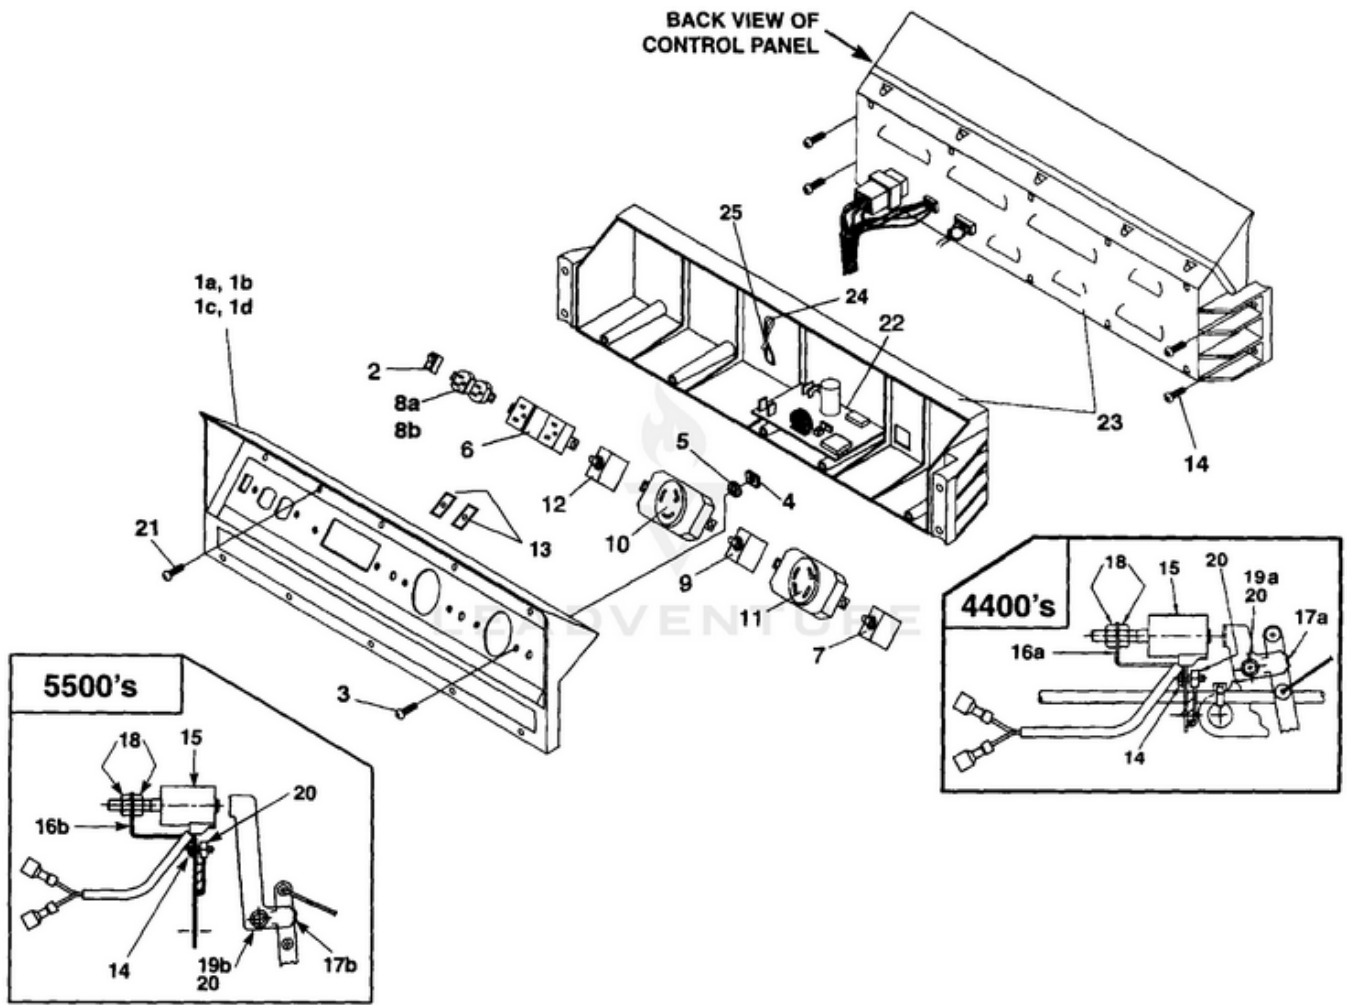

LRIE4400/CSA Generator UT-03790 - Control Panel

Rendered by LeadVenture, Inc.

Ref #	Part #	Description	Qty	Context Note
1A	A07101A	CONTROL PANEL (LRI4400, LRIE4400)	1	
1B	A07067A	CONTROL PANEL (LRI5500, LRIE5500)	1	
1C	A07122	CONTROL PANEL (LRI4400/CSA, LRIE4400/CSA)	1	
1D	A07121	CONTROL PANEL (LRI5500/CSA, LRIE5500/CSA)		
2	02497	SWITCH	1	
3	80577	SCREW-Pan Hd. (8-32 X 7/8")	8	
4	81009	NUT-Hex	8	
5	83022	WASHER-Lock	8	
6	04058	RECEPTACLE (GFCI)	1	
7	49831A	CIRCUIT BREAKER (20 amp)	2	
8A	51373	RECEPTACLE-Duplex (LRI4400, LRIE4400, LRI5500, LRIE5500)	1	
8B	49803A	RECEPTACLE-Duplex (120 V) (LRI4400/CSA)	1	
9	06692A	CIRCUIT BREAKER (30 amp)	1	
10	42601	RECEPTACLE-Locking (120V)	1	
11	46508	RECEPTACLE-Locking (240V)	1	
12	01649A	CIRCUIT BREAKER (15 amp)	2	(LRI4400/CSA, LRIE4400/CSA, LRI5500/CSA, LRIE5500/CSA LRIE4400/CSA, LRI5500/CSA, LRIE/5500/CSA)
13	98792	RUBBER BUMPER	2	
14	96620	SCREW-Torx Hd. (10-24 X 1/2)	4	
15	A07062	ELECTROMAGNET	1	
16A	070781	BRACKET (8HP) (4400's)	1	
16B	070661	BRACKET (11HP) (5500's)	1	
17A	070791	PADDLE (8HP) (4400's)	1	
17B	070651	PADDLE (11HP) (5500's)	1	
18	810652	NUT-Hex (1/4-28) (4400 & 5500)	2	
19A	80049	SCREW-Hex Hd. (1/4-20 X 5/8") (4400 & 5500)	1	
19B	80049	SCREW-Hex Hd. (1/4-20 X 5/8") (4400 & 5500)	1	
20	81227	SPEED Nut (8-32) (4400 & 5500)	2	
21	82536	SCREW-Plastite (8-16 X 3/4")	10	
22	A06257	CONTROL BOARD	1	
23	066461	CONTROL PANEL-Back	1	
24	46840	TIE, Cable	1	
25	06655	Clip, Tie	1	