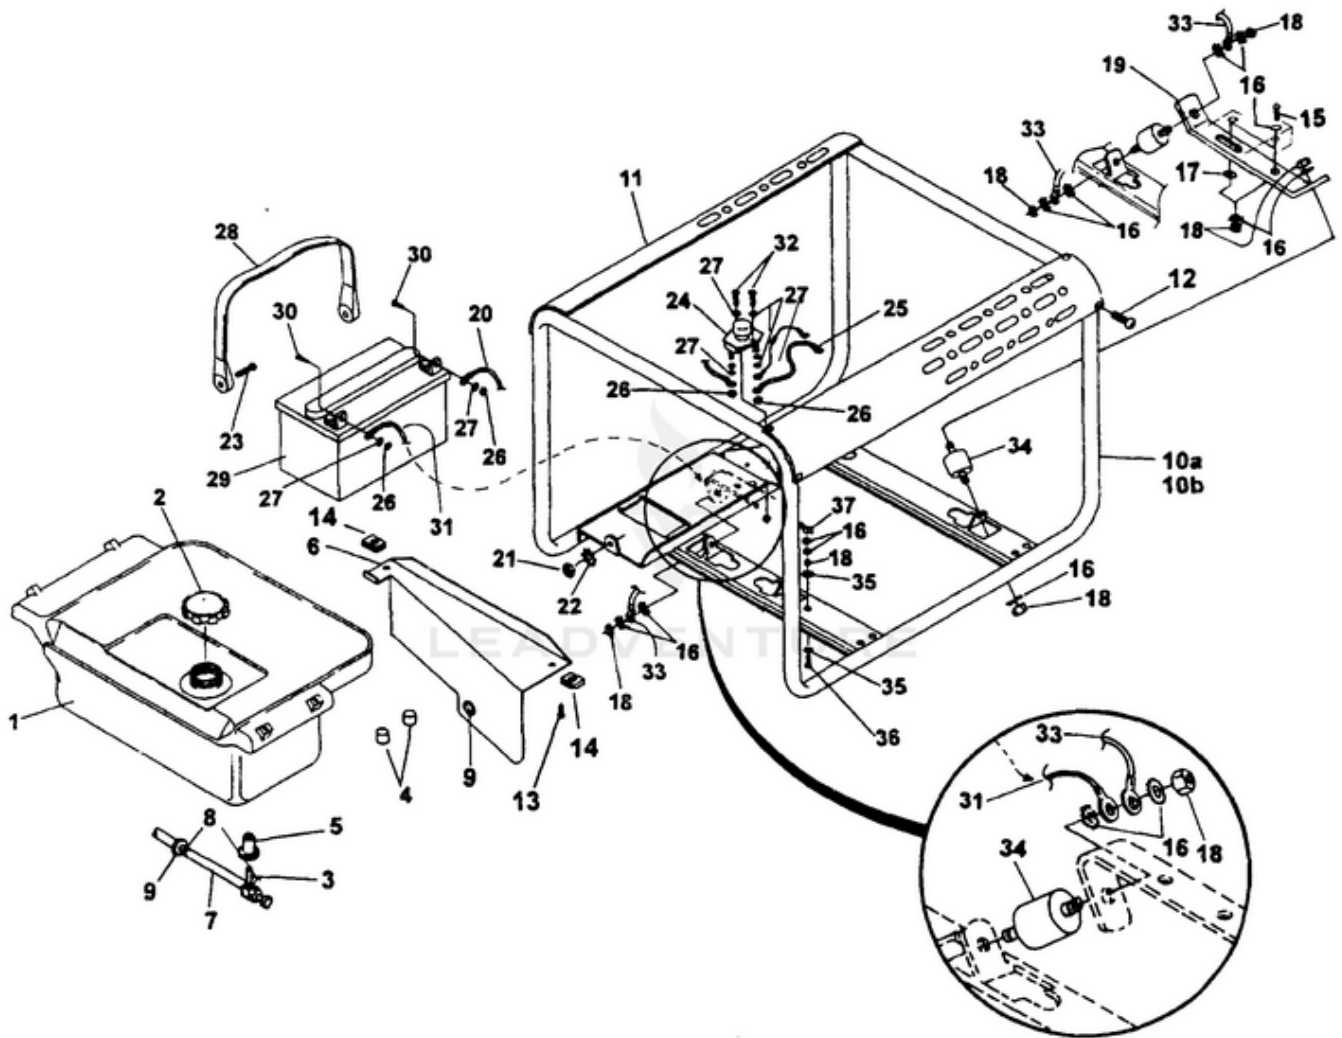

LRIE4400 C.A.R.B. Generator UT-03805-A - Tank & Frame

Rendered by LeadVenture, Inc.

Ref #	Part #	Description	Qty	Context	Note
1	A04861	FUEL TANK (5 Gal.)	1		
2	04864	FUEL CAP (2 1/4" dia.)	1		
3	06642	VALVE-Fuel	1		
4	06644	PAD-Fuel Tank	4		
5	47222	BUSHING	1		
6	063881	SHIELD-Fuel Tank	1		
7	4958608	FUEL LINE	1		
8	49587	CLIP-Hose	2		
9	04818	BUSHING-Snap In	1		
10A	A06406	ROLL CAGE (LR4400, LR5500, LR4400/CSA, LR5500/CSA)	1		
10B	A06401	ROLL CAGE (LRE4400, LRE5500, LRE4400/CSA, LRE5500/CSA)	1		
11	063831	BRACE-Tank Support	2		
12	96620	SCREW-Torx (10-24 X 1/2")	8		
13	80577	SCREW-Pan Hd. (8-32 X 3/8")	2		
14	81227	NUT-Hi Speed	2		
15	80197	SCREW-Hex Hd. (5/16-18 X 2")	4		
16	83081	WASHER-Lock (int.)	16		
17	84046	WASHER-Flat	1		
18	81162	NUT-Hex (5/16-18)	15		
19	49265	SUPPORT-Engine	1		
20	A02532	CABLE-Battery (Red, Pos.)	1		
21	81010	NUT-Hex (10-32)	2		
22	83046	WASHER-Lock	2		
23	06665	SCREW-Shoulder (10-32 X 1/4")	2		
24	49705	SWITCH-Starter	1		
	A04799	BATTERY & CABLE KIT	1		
25	04800	BATTERY CABLE (Red, to Switch)	1		
26	81242	NUT-Hex (10-32)	4		
27	83009	WASHER-Lock	4		
28	048011	STRAP-Battery Hold Down	1		
29	49833A	BATTERY (12 Volt)	1		
30	80049	SCREW-Hex Hd. (1/4-20 X 5/8")	2		
31	04802	BATTERY CABLE (Black, to Ground)	1		
32	82477	SCREW-Hex Hd. (1/4-20 X 1/2")	2		
33	A49399	GROUND STRAP	2		
34	49367	ISOLATOR	4		
35	83033	WASHER-Lock (ext./int.)	6		
36	80088	SCREW-Hex Hd. (5/16-18 X 1 1/2")	1		
37	81015	NUT-Wing	1