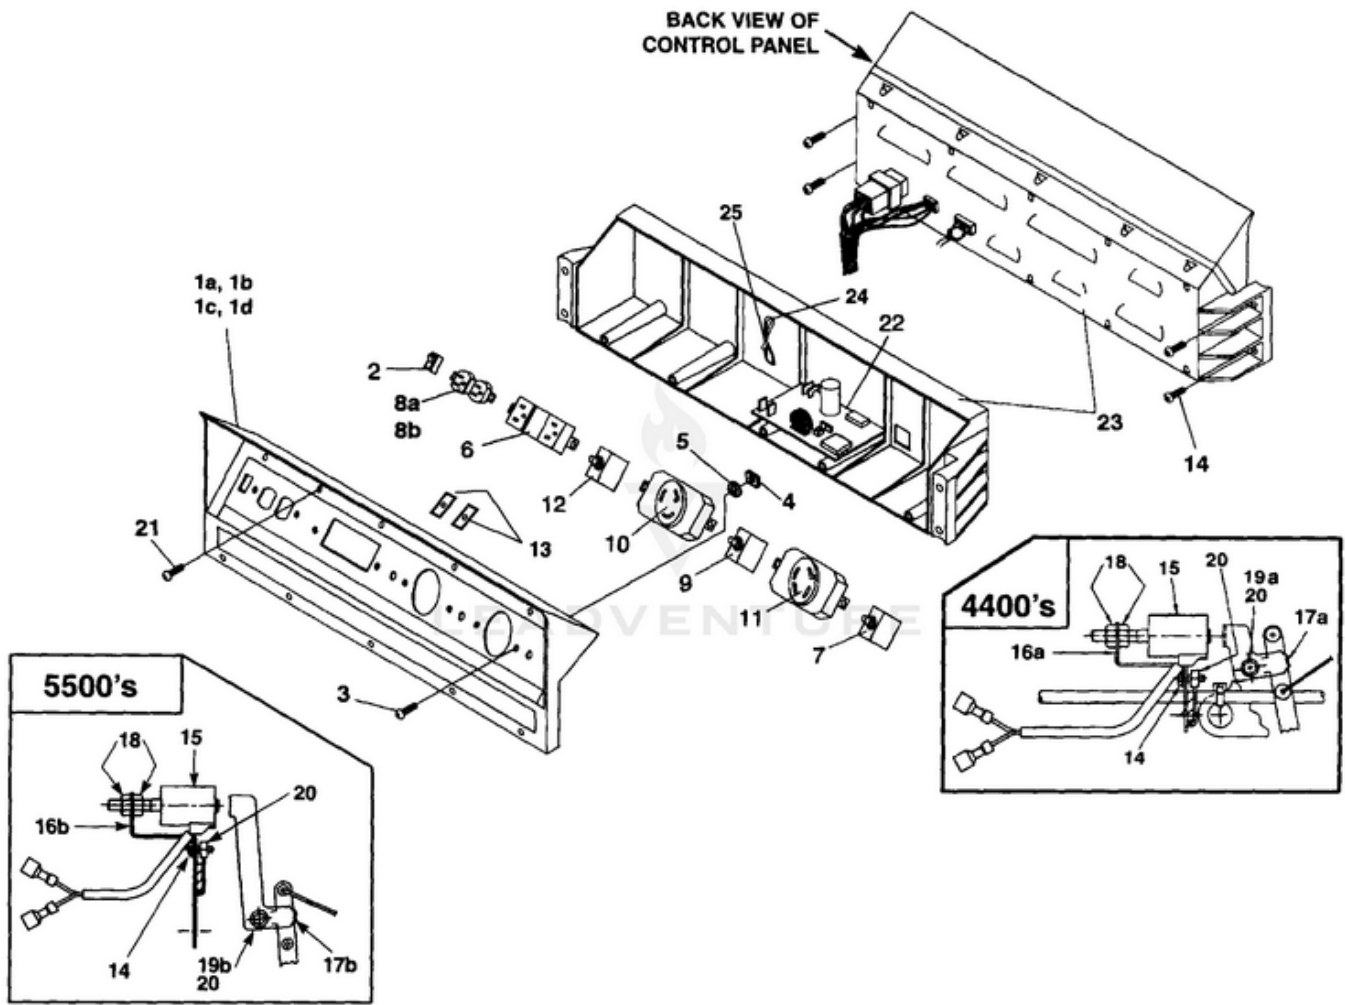

LRIE4400 C.A.R.B. Generator UT-03805-A - Control Panel

Rendered by LeadVenture, Inc.

Ref #	Part #	Description	Qty	Context Note
1A	A07101A	CONTROL PANEL (LRI4400, LRIE4400)	1	
1B	A07067A	CONTROL PANEL (LRI5500, LRIE5500)	1	
1C	A07122	CONTROL PANEL (LRI4400/CSA, LRIE4400/CSA)	1	
1D	A07121	CONTROL PANEL (LRI5500/CSA, LRIE5500/CSA)		
2	02497	SWITCH	1	
3	80577	SCREW-Pan Hd. (8-32 X 7/8")	8	
4	81009	NUT-Hex	8	
5	83022	WASHER-Lock	8	
6	04058	RECEPTACLE (GFCI)	1	
7	49831A	CIRCUIT BREAKER (20 amp)	2	
8A	51373	RECEPTACLE-Duplex (LRI4400, LRIE4400, LRI5500, LRIE5500)	1	
8B	49803A	RECEPTACLE-Duplex (120 V) (LRI4400/CSA)	1	
9	06692A	CIRCUIT BREAKER (30 amp)	1	
10	42601	RECEPTACLE-Locking (120V)	1	
11	46508	RECEPTACLE-Locking (240V)	1	
12	01649A	CIRCUIT BREAKER (15 amp)	2	(LRI4400/CSA, LRIE4400/CSA, LRI5500/CSA, LRIE5500/CSA LRIE4400/CSA, LRI5500/CSA, LRIE/5500/CSA)
13	98792	RUBBER BUMPER	2	
14	96620	SCREW-Torx Hd. (10-24 X 1/2)	4	
15	A07062	ELECTROMAGNET	1	
16A	070781	BRACKET (8HP) (4400's)	1	
16B	070661	BRACKET (11HP) (5500's)	1	
17A	070791	PADDLE (8HP) (4400's)	1	
17B	070651	PADDLE (11HP) (5500's)	1	
18	810652	NUT-Hex (1/4-28) (4400 & 5500)	2	
19A	80049	SCREW-Hex Hd. (1/4-20 X 5/8") (4400 & 5500)	1	
19B	80049	SCREW-Hex Hd. (1/4-20 X 5/8") (4400 & 5500)	1	
20	81227	SPEED Nut (8-32) (4400 & 5500)	2	
21	82536	SCREW-Plastite (8-16 X 3/4")	10	
22	A06257	CONTROL BOARD	1	
23	066461	CONTROL PANEL-Back	1	
24	46840	TIE, Cable	1	
25	06655	Clip, Tie	1	