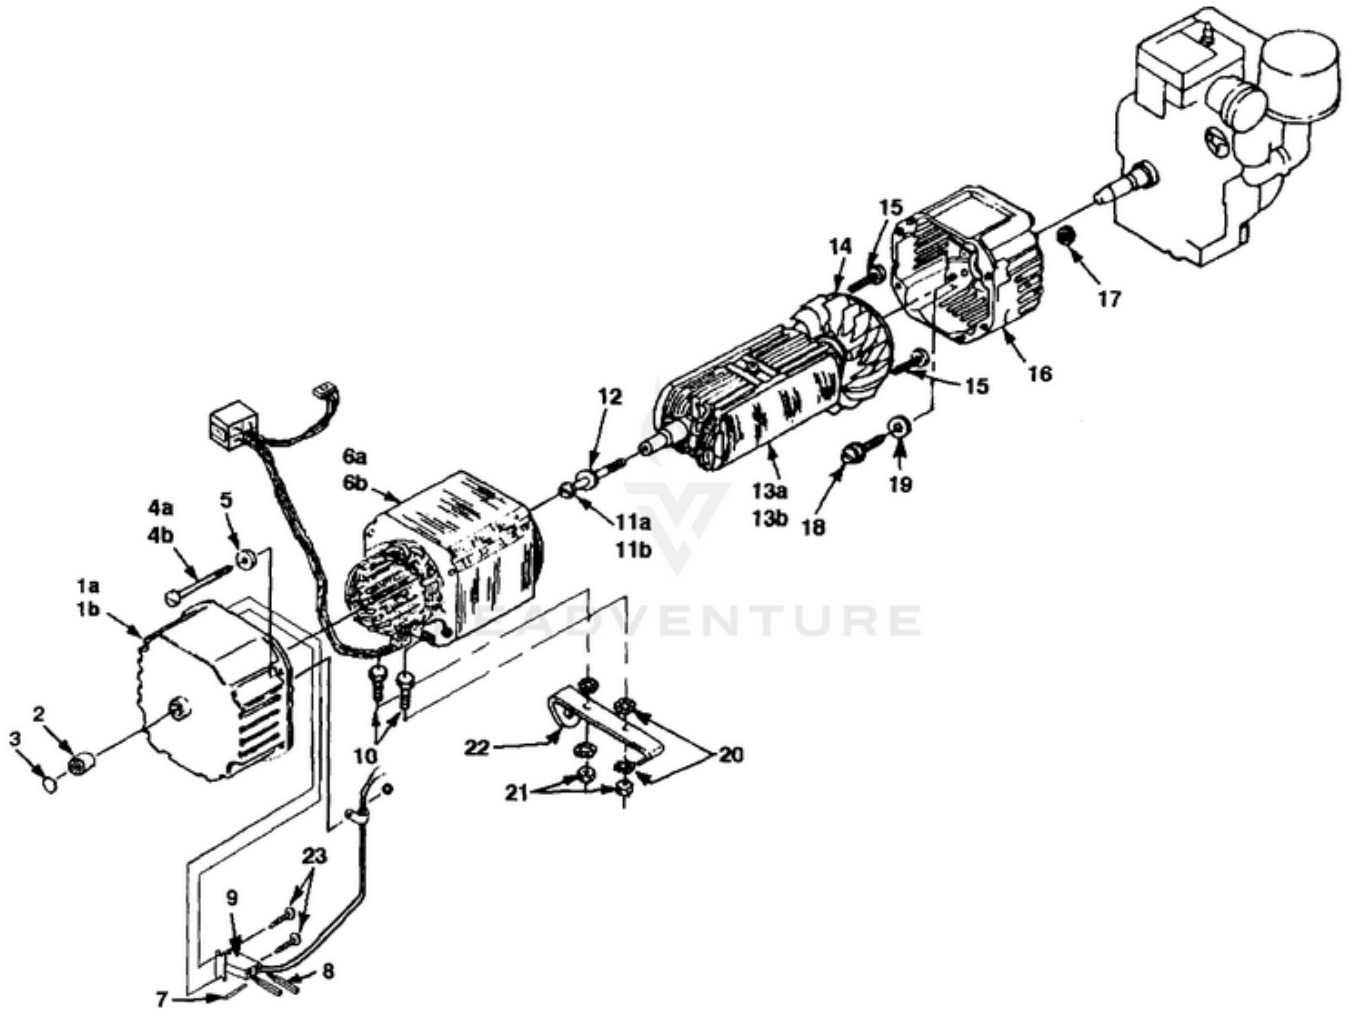

LRIE4400 C.A.R.B. Generator UT-03805-A - Generator End

Rendered by LeadVenture, Inc.

Ref #	Part #	Description	Qty	Context	Note
1A	A07068	COMP. BRUSH HEAD(LRI4400 & LRIE4400, LRI5500, LRIE5500)	1		
1B	A07124	COMP. BRUSH HEAD(LRI4400/CSA, LRIE4400/CSA, LRI5500/CSA, LRIE5500/CSA)	1		
2	03044	BEARING-Needle	1		
3	02438	EXPANDER-Plug	1		
4A	4885307	BOLT-Stator (LRI & LRIE 4400'S)	4		
4B	4885301	BOLT-Stator (LRI & LRIE 5500'S)	4		
5	84124	WASHER-Flat	4		
6A	A06771S	STATOR & HARNESS (LRI & LRIE4400'S)	1		
6B	A06770S	STATOR & HARNESS (LRI & LRIE5500'S)	1		
	A03035	BRUSH & RETAINER KIT	1		
7	02857	PIN	1		
8	02664	BRUSH	2		
9	02365	BRUSH HOLDER	1		
10	80083	SCREW-Hex Hd. (5/16-18 X 3/4")	2		
11A	4885210	BOLT-Rotor (LRI & LRIE 4400'S)	1		
11B	4885207	BOLT-Rotor (LRI & LRIE 5500"S)	1		
12	83002	WASHER-Lock (5/16")	1		
13A	A02799AS	ROTOR (LRI & LRIE 4400'S)	1		
13B	A02798AS	ROTOR (LRI & LRIE 5500'S)	1		
14	A04013	FAN-Generator	1		
15	82526	SCREW-Pan Hd. (6-19 X 3/4")	4		
16	020267	END BELL	1		
17	81267	NUT-Hex (1/4-20)	4		
18	80187	SCREW-Hex Hd. (3/8-16 X 3/4")	4		
19	83078	WASHER-Lock	4		
20	83033	WASHER-Lock (int./ext.)	4		
21	81162	NUT-Hex (5/16-18)	2		
22	063781	GENERATOR SUPPORT	1		
23	82526	SCREW-Pan Hd. (6-19 X 3/4")	2