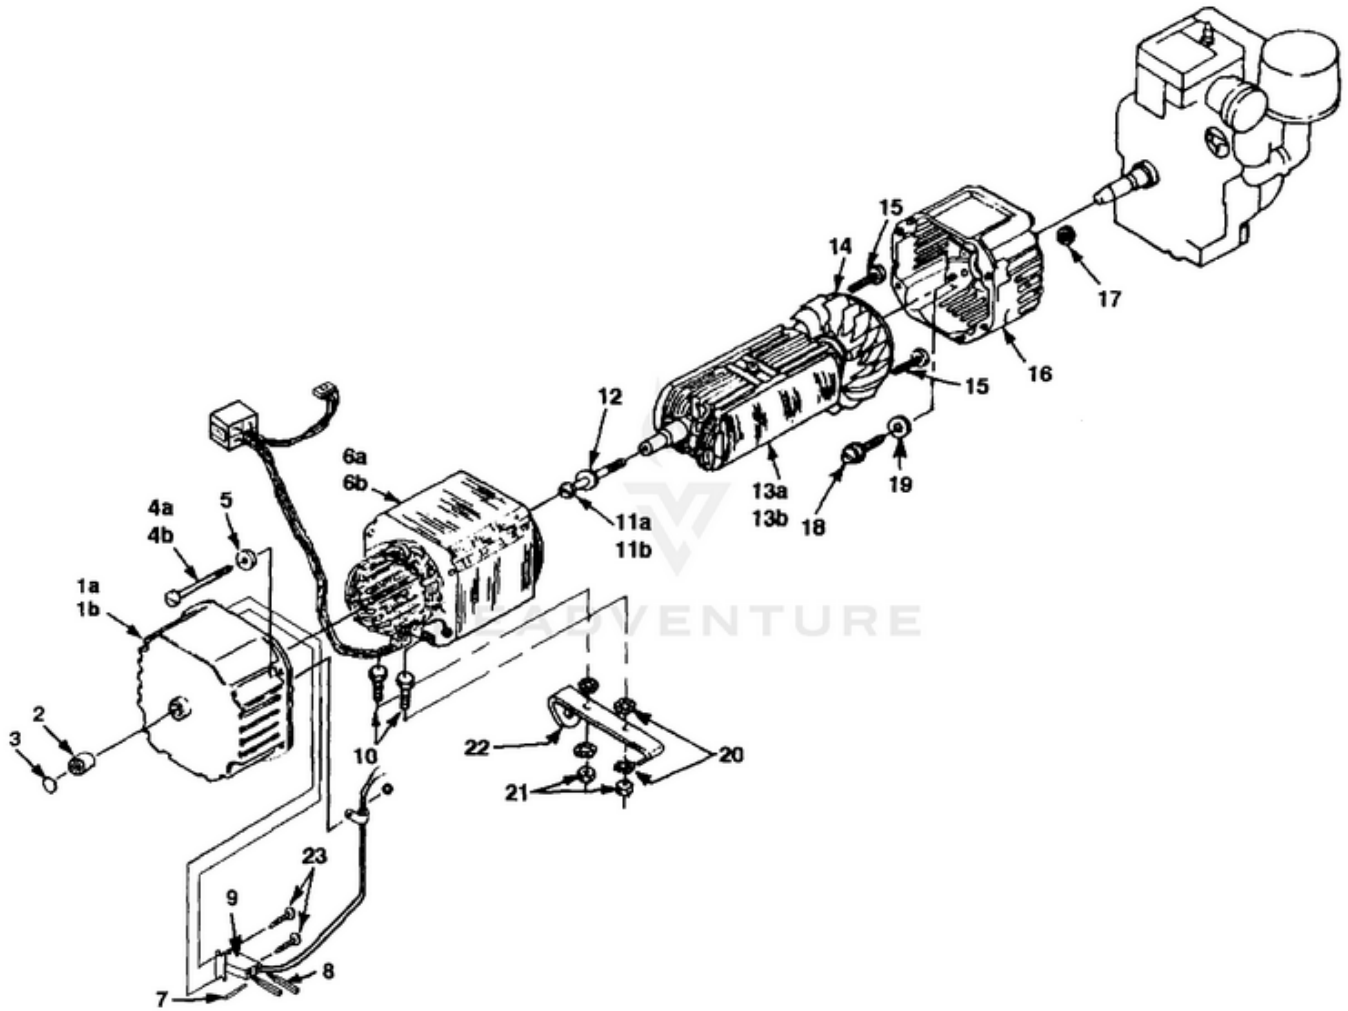

LRIE4400 C.A.R.B. Generator UT-03805 - Generator End

Rendered by LeadVenture, Inc.

Ref #	Part #	Description	Qty	Context	Note
1A	A07068	COMP. BRUSH HEAD(LRI4400 & LRIE4400, LRI5500, LRIE5500)	1		
1B	A07124	COMP. BRUSH HEAD(LRI4400/CSA, LRIE4400/CSA, LRI5500/CSA, LRIE5500/CSA)	1		
2	03044	BEARING-Needle	1		
3	02438	EXPANDER-Plug	1		
4A	4885307	BOLT-Stator (LRI & LRIE 4400'S)	4		
4B	4885301	BOLT-Stator (LRI & LRIE 5500'S)	4		
5	84124	WASHER-Flat	4		
6A	A06771S	STATOR & HARNESS (LRI & LRIE4400'S)	1		
6B	A06770S	STATOR & HARNESS (LRI & LRIE5500'S)	1		
	A03035	BRUSH & RETAINER KIT	1		
7	02857	PIN	1		
8	02664	BRUSH	2		
9	02365	BRUSH HOLDER	1		
10	80083	SCREW-Hex Hd. (5/16-18 X 3/4")	2		
11A	4885210	BOLT-Rotor (LRI & LRIE 4400'S)	1		
11B	4885207	BOLT-Rotor (LRI & LRIE 5500"S)	1		
12	83002	WASHER-Lock (5/16")	1		
13A	A02799AS	ROTOR (LRI & LRIE 4400'S)	1		
13B	A02798AS	ROTOR (LRI & LRIE 5500'S)	1		
14	A04013	FAN-Generator	1		
15	82526	SCREW-Pan Hd. (6-19 X 3/4")	4		
16	020267	END BELL	1		
17	81267	NUT-Hex (1/4-20)	4		
18	80187	SCREW-Hex Hd. (3/8-16 X 3/4")	4		
19	83078	WASHER-Lock	4		
20	83033	WASHER-Lock (int./ext.)	4		
21	81162	NUT-Hex (5/16-18)	2		
22	063781	GENERATOR SUPPORT	1		
23	82526	SCREW-Pan Hd. (6-19 X 3/4")	2