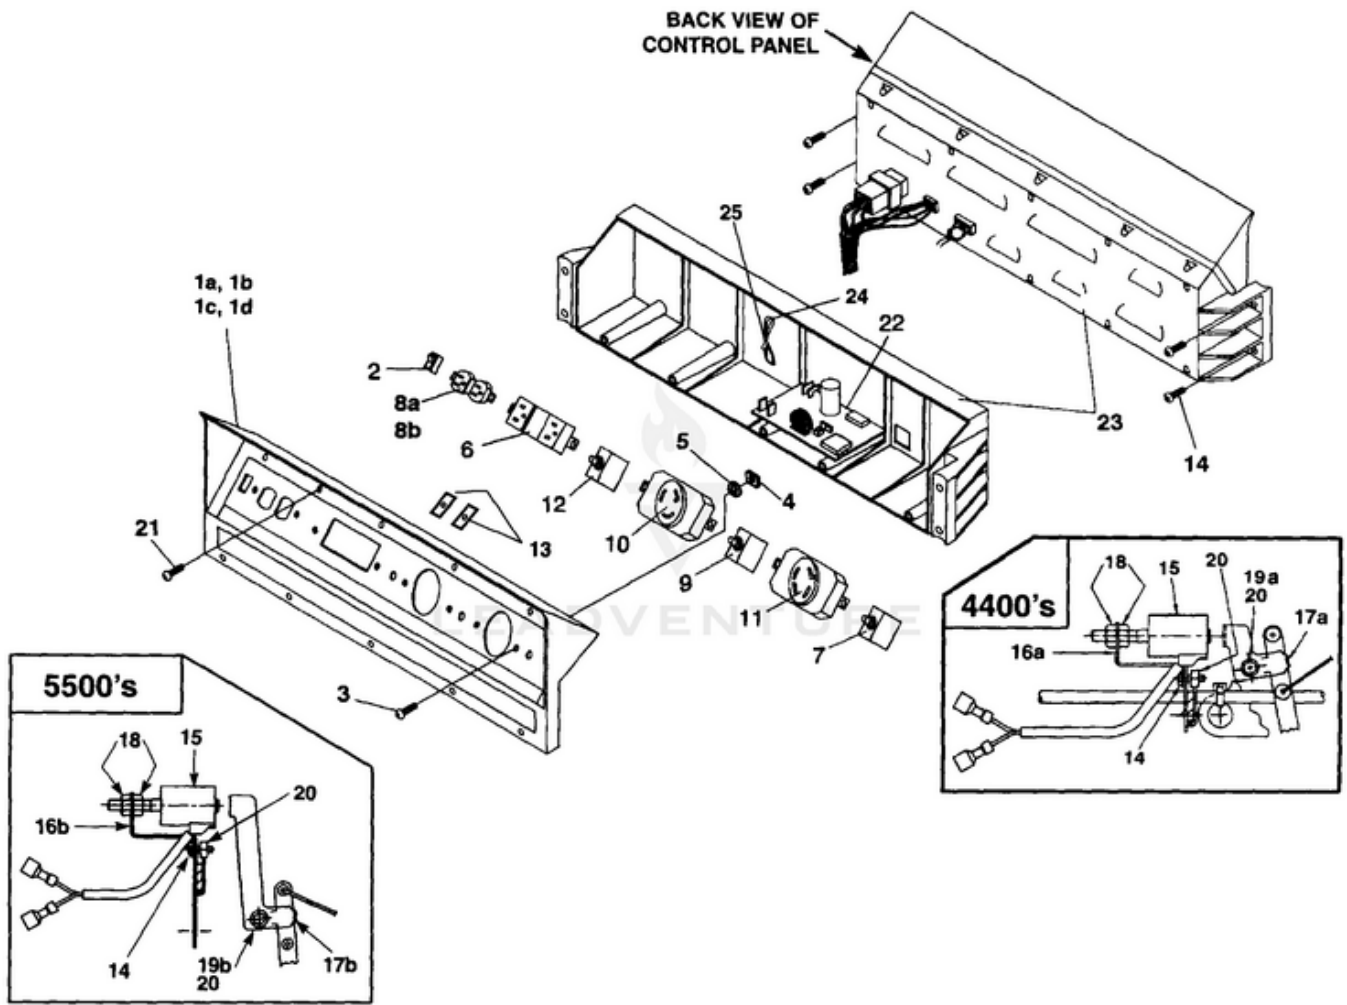

LRIE4400 C.A.R.B. Generator UT-03805 - Control Panel

Rendered by LeadVenture, Inc.

Ref #	Part #	Description	Qty	Context Note
1A	A07101A	CONTROL PANEL (LRI4400, LRIE4400)	1	
1B	A07067A	CONTROL PANEL (LRI5500, LRIE5500)	1	
1C	A07122	CONTROL PANEL (LRI4400/CSA, LRIE4400/CSA)	1	
1D	A07121	CONTROL PANEL (LRI5500/CSA, LRIE5500/CSA)		
2	02497	SWITCH	1	
3	80577	SCREW-Pan Hd. (8-32 X 7/8")	8	
4	81009	NUT-Hex	8	
5	83022	WASHER-Lock	8	
6	04058	RECEPTACLE (GFCI)	1	
7	49831A	CIRCUIT BREAKER (20 amp)	2	
8A	51373	RECEPTACLE-Duplex (LRI4400, LRIE4400, LRI5500, LRIE5500)	1	
8B	49803A	RECEPTACLE-Duplex (120 V) (LRI4400/CSA)	1	
9	06692A	CIRCUIT BREAKER (30 amp)	1	
10	42601	RECEPTACLE-Locking (120V)	1	
11	46508	RECEPTACLE-Locking (240V)	1	
12	01649A	CIRCUIT BREAKER (15 amp)	2	(LRI4400/CSA, LRIE4400/CSA, LRI5500/CSA, LRIE5500/CSA LRIE4400/CSA, LRI5500/CSA, LRIE/5500/CSA)
13	98792	RUBBER BUMPER	2	
14	96620	SCREW-Torx Hd. (10-24 X 1/2)	4	
15	A07062	ELECTROMAGNET	1	
16A	070781	BRACKET (8HP) (4400's)	1	
16B	070661	BRACKET (11HP) (5500's)	1	
17A	070791	PADDLE (8HP) (4400's)	1	
17B	070651	PADDLE (11HP) (5500's)	1	
18	810652	NUT-Hex (1/4-28) (4400 & 5500)	2	
19A	80049	SCREW-Hex Hd. (1/4-20 X 5/8") (4400 & 5500)	1	
19B	80049	SCREW-Hex Hd. (1/4-20 X 5/8") (4400 & 5500)	1	
20	81227	SPEED Nut (8-32) (4400 & 5500)	2	
21	82536	SCREW-Plastite (8-16 X 3/4")	10	
22	A06257	CONTROL BOARD	1	
23	066461	CONTROL PANEL-Back	1	
24	46840	TIE, Cable	1	
25	06655	Clip, Tie	1	