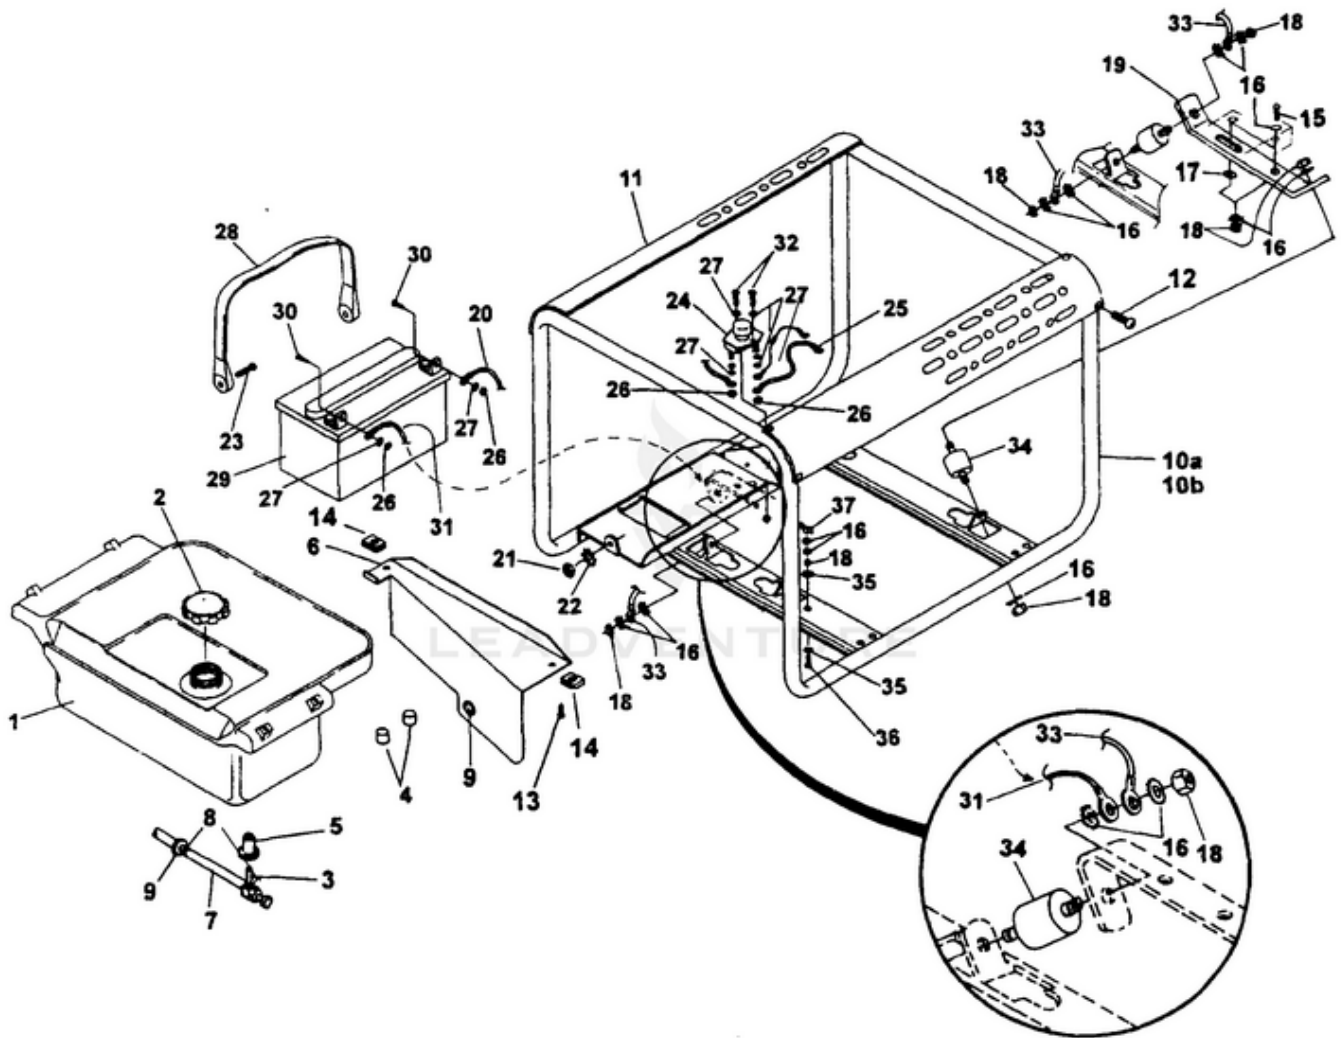

LRIE4400 C.A.R.B. Generator UT-03805 - Tank & Frame

Rendered by LeadVenture, Inc.

Ref #	Part #	Description	Qty	Context	Note
1	A04861	FUEL TANK (5 Gal.)	1		
2	04864	FUEL CAP (2 1/4" dia.)	1		
3	06642	VALVE-Fuel	1		
4	06644	PAD-Fuel Tank	4		
5	47222	BUSHING	1		
6	063881	SHIELD-Fuel Tank	1		
7	4958608	FUEL LINE	1		
8	49587	CLIP-Hose	2		
9	04818	BUSHING-Snap In	1		
10A	A06406	ROLL CAGE (LR4400, LR5500, LR4400/CSA, LR5500/CSA)	1		
10B	A06401	ROLL CAGE (LRE4400, LRE5500, LRE4400/CSA, LRE5500/CSA)	1		
11	063831	BRACE-Tank Support	2		
12	96620	SCREW-Torx (10-24 X 1/2")	8		
13	80577	SCREW-Pan Hd. (8-32 X 3/8")	2		
14	81227	NUT-Hi Speed	2		
15	80197	SCREW-Hex Hd. (5/16-18 X 2")	4		
16	83081	WASHER-Lock (int.)	16		
17	84046	WASHER-Flat	1		
18	81162	NUT-Hex (5/16-18)	15		
19	49265	SUPPORT-Engine	1		
20	A02532	CABLE-Battery (Red, Pos.)	1		
21	81010	NUT-Hex (10-32)	2		
22	83046	WASHER-Lock	2		
23	06665	SCREW-Shoulder (10-32 X 1/4")	2		
24	49705	SWITCH-Starter	1		
	A04799	BATTERY & CABLE KIT	1		
25	04800	BATTERY CABLE (Red, to Switch)	1		
26	81242	NUT-Hex (10-32)	4		
27	83009	WASHER-Lock	4		
28	048011	STRAP-Battery Hold Down	1		
29	49833A	BATTERY (12 Volt)	1		
30	80049	SCREW-Hex Hd. (1/4-20 X 5/8")	2		
31	04802	BATTERY CABLE (Black, to Ground)	1		
32	82477	SCREW-Hex Hd. (1/4-20 X 1/2")	2		
33	A49399	GROUND STRAP	2		
34	49367	ISOLATOR	4		
35	83033	WASHER-Lock (ext./int.)	6		
36	80088	SCREW-Hex Hd. (5/16-18 X 1 1/2")	1		
37	81015	NUT-Wing	1