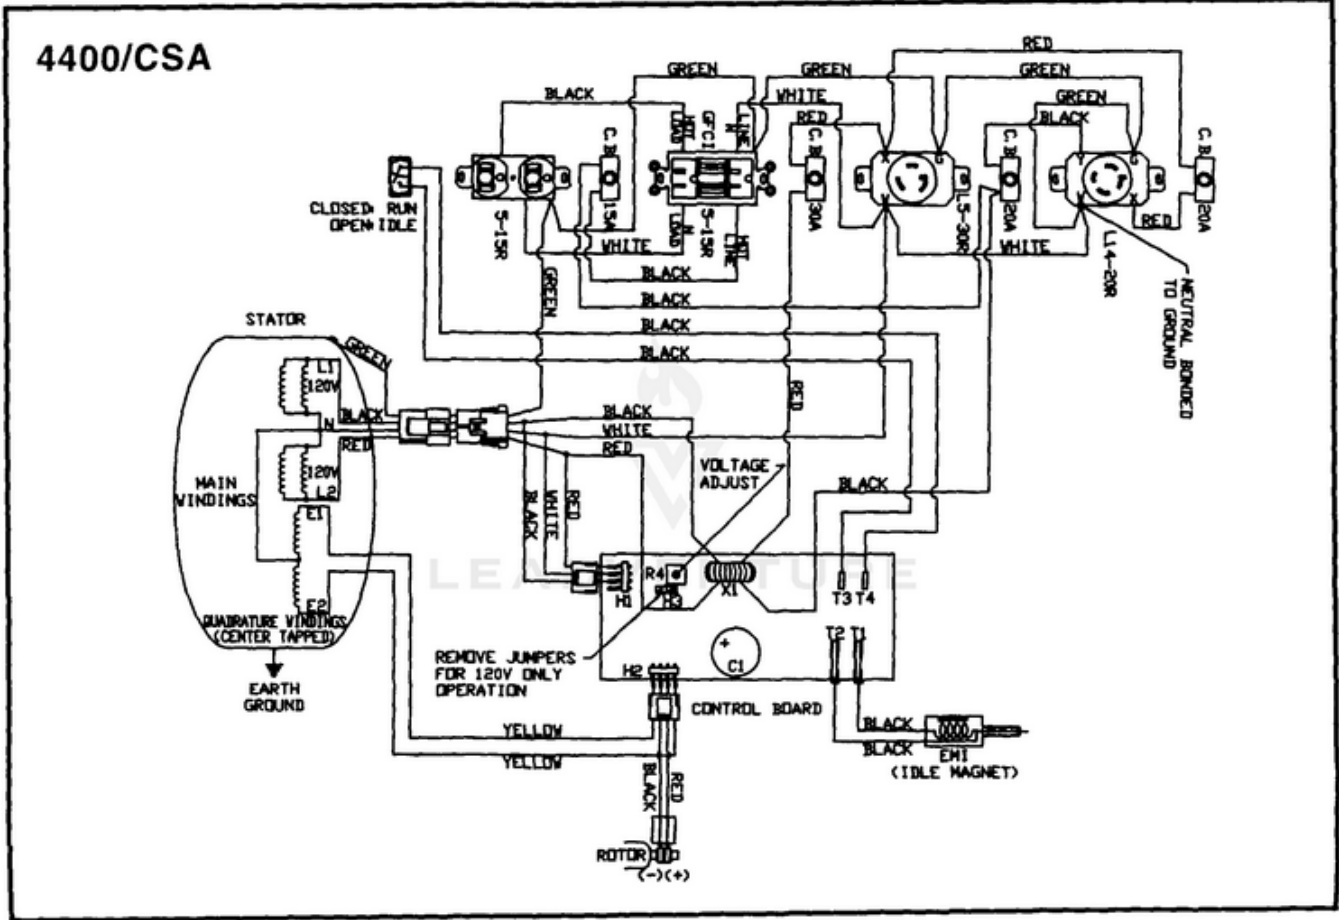

Ref #	Part #	Description	Qty	Context	Note
1	A04861	FUEL TANK (5 Gal.)	1		
2	04864	FUEL CAP (2 1/4" dia.)	1		
3	06642	VALVE-Fuel	1		
4	06644	PAD-Fuel Tank	4		
5	47222	BUSHING	1		
6	063881	SHIELD-Fuel Tank	1		
7	4958608	FUEL LINE	1		
8	49587	CLIP-Hose	2		
9	04818	BUSHING-Snap In	1		
10A	A06406	ROLL CAGE (LR4400, LR5500, LR4400/CSA, LR5500/CSA)	1		
10B	A06401	ROLL CAGE (LRE4400, LRE5500, LRE4400/CSA, LRE5500/CSA)	1		
11	063831	BRACE-Tank Support	2		
12	96620	SCREW-Torx (10-24 X 1/2")	8		
13	80577	SCREW-Pan Hd. (8-32 X 3/8")	2		
14	81227	NUT-Hi Speed	2		
15	80197	SCREW-Hex Hd. (5/16-18 X 2")	4		
16	83081	WASHER-Lock (int.)	16		
17	84046	WASHER-Flat	1		
18	81162	NUT-Hex (5/16-18)	15		
19	49265	SUPPORT-Engine	1		
20	A02532	CABLE-Battery (Red, Pos.)	1		
21	81010	NUT-Hex (10-32)	2		
22	83046	WASHER-Lock	2		
23	06665	SCREW-Shoulder (10-32 X 1/4")	2		
24	49705	SWITCH-Starter	1		
	A04799	BATTERY & CABLE KIT	1		
25	04800	BATTERY CABLE (Red, to Switch)	1		
26	81242	NUT-Hex (10-32)	4		
27	83009	WASHER-Lock	4		
28	048011	STRAP-Battery Hold Down	1		
29	49833A	BATTERY (12 Volt)	1		
30	80049	SCREW-Hex Hd. (1/4-20 X 5/8")	2		
31	04802	BATTERY CABLE (Black, to Ground)	1		
32	82477	SCREW-Hex Hd. (1/4-20 X 1/2")	2		
33	A49399	GROUND STRAP	2		
34	49367	ISOLATOR	4		
35	83033	WASHER-Lock (ext./int.)	6		
36	80088	SCREW-Hex Hd. (5/16-18 X 1 1/2")	1		
37	81015	NUT-Wing	1		

LRIE4400 C.A.R.B. Generator UT-03805 - Wiring Diagram

Rendered by LeadVenture, Inc.