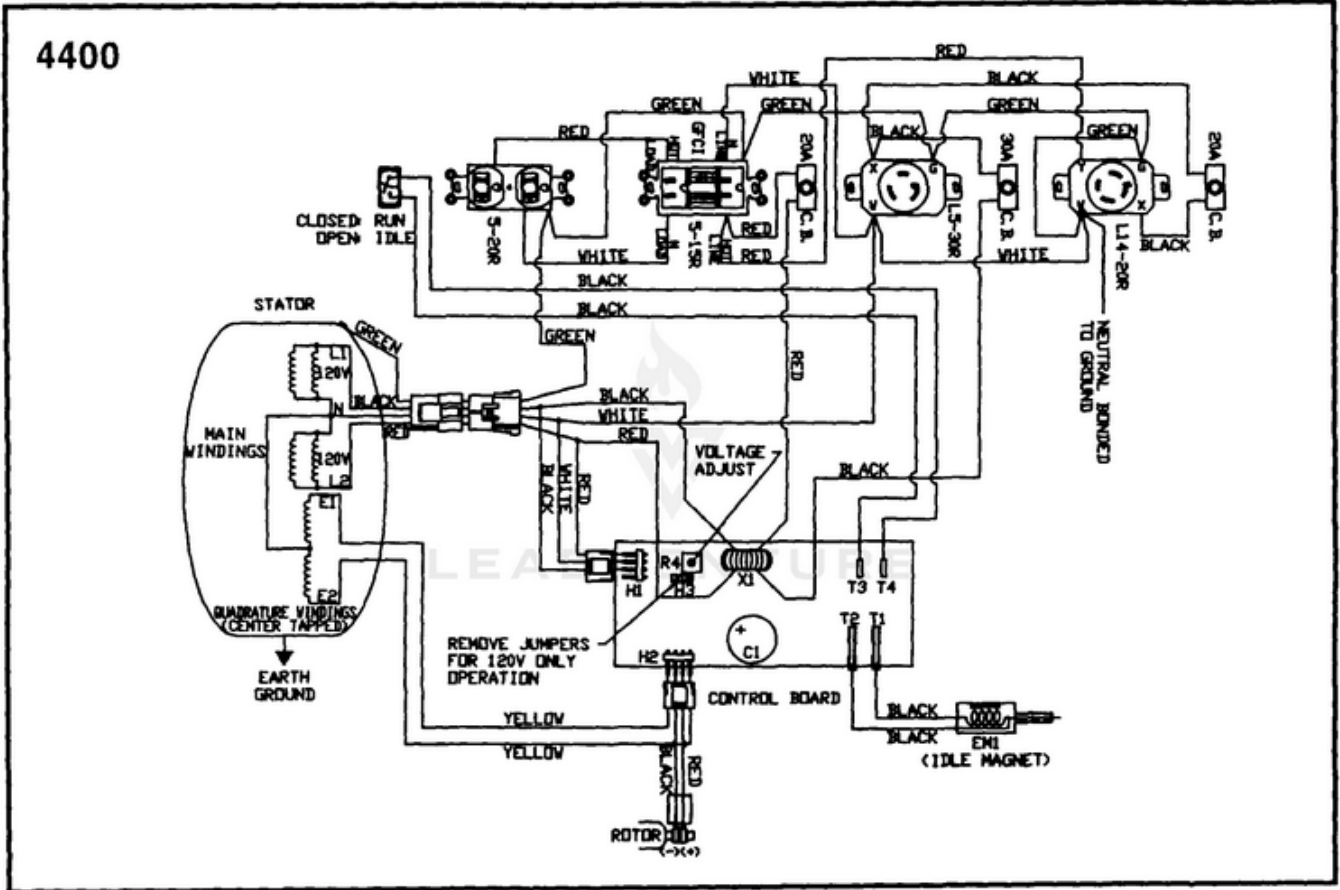

Ref #	Part #	Description	Qty	Context	Note
1	A04861	FUEL TANK (5 Gal.)	1		
2	04864	FUEL CAP (2 1/4" dia.)	1		
3	06642	VALVE-Fuel	1		
4	06644	PAD-Fuel Tank	4		
5	47222	BUSHING	1		
6	063881	SHIELD-Fuel Tank	1		
7	4958608	FUEL LINE	1		
8	49587	CLIP-Hose	2		
9	04818	BUSHING-Snap In	1		
10A	A06406	ROLL CAGE (LR4400, LR5500, LR4400/CSA, LR5500/CSA)	1		
10B	A06401	ROLL CAGE (LRE4400, LRE5500, LRE4400/CSA, LRE5500/CSA)	1		
11	063831	BRACE-Tank Support	2		
12	96620	SCREW-Torx (10-24 X 1/2")	8		
13	80577	SCREW-Pan Hd. (8-32 X 3/8")	2		
14	81227	NUT-Hi Speed	2		
15	80197	SCREW-Hex Hd. (5/16-18 X 2")	4		
16	83081	WASHER-Lock (int.)	16		
17	84046	WASHER-Flat	1		
18	81162	NUT-Hex (5/16-18)	15		
19	49265	SUPPORT-Engine	1		
20	A02532	CABLE-Battery (Red, Pos.)	1		
21	81010	NUT-Hex (10-32)	2		
22	83046	WASHER-Lock	2		
23	06665	SCREW-Shoulder (10-32 X 1/4")	2		
24	49705	SWITCH-Starter	1		
	A04799	BATTERY & CABLE KIT	1		
25	04800	BATTERY CABLE (Red, to Switch)	1		
26	81242	NUT-Hex (10-32)	4		
27	83009	WASHER-Lock	4		
28	048011	STRAP-Battery Hold Down	1		
29	49833A	BATTERY (12 Volt)	1		
30	80049	SCREW-Hex Hd. (1/4-20 X 5/8")	2		
31	04802	BATTERY CABLE (Black, to Ground)	1		
32	82477	SCREW-Hex Hd. (1/4-20 X 1/2")	2		
33	A49399	GROUND STRAP	2		
34	49367	ISOLATOR	4		
35	83033	WASHER-Lock (ext./int.)	6		
36	80088	SCREW-Hex Hd. (5/16-18 X 1 1/2")	1		
37	81015	NUT-Wing	1		

LRIE4400 Generator UT-03789-A - Wiring Diagram

Rendered by LeadVenture, Inc.