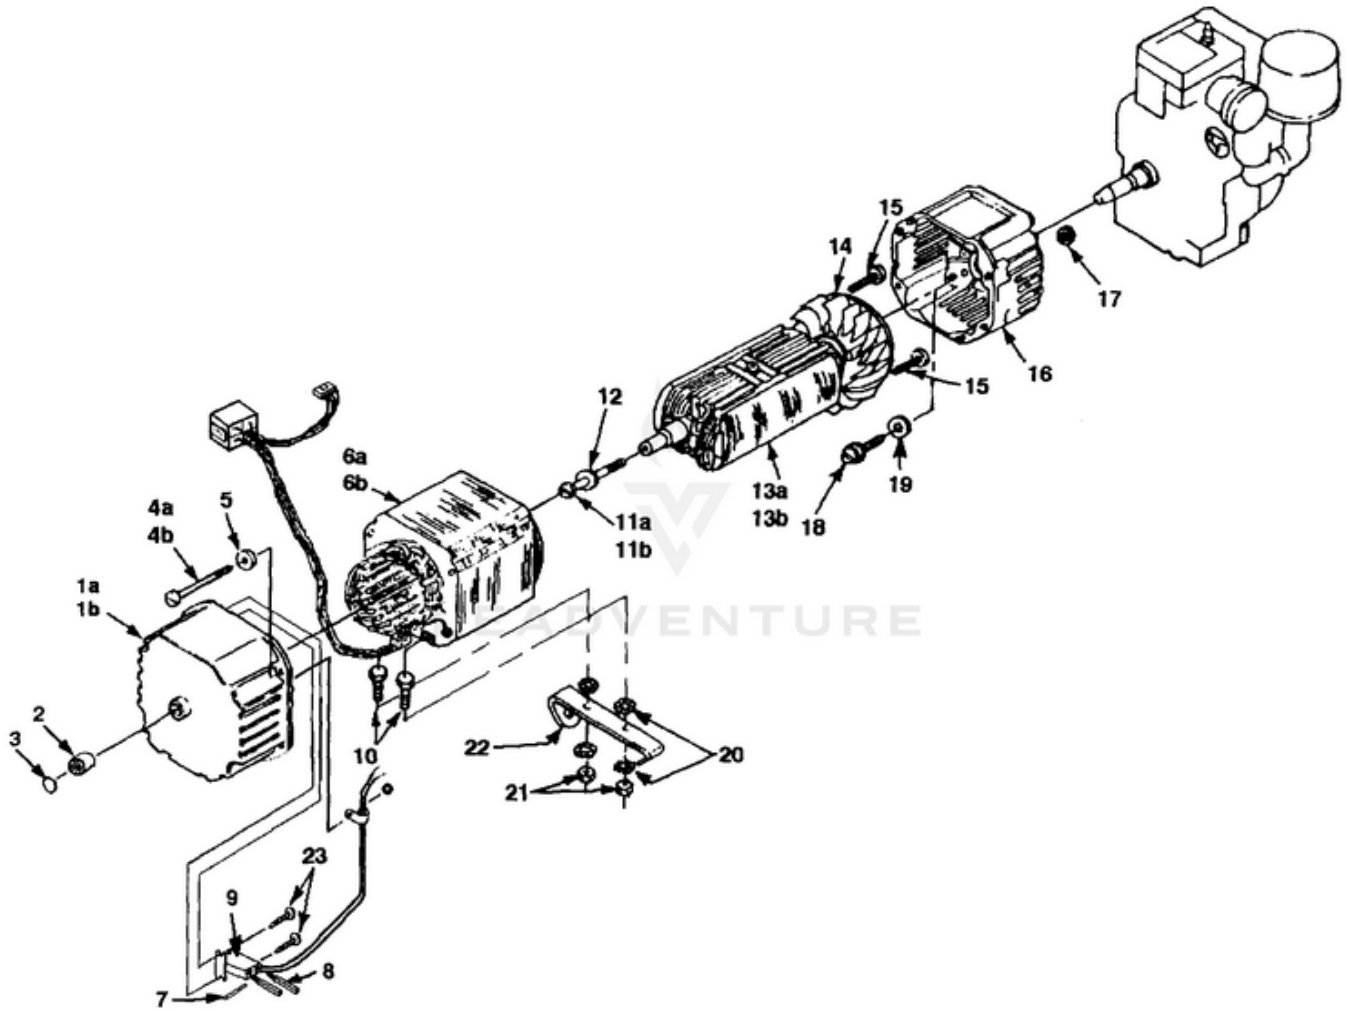

LRIE4400 Generator UT-03789-A - Generator End

Rendered by LeadVenture, Inc.

Ref #	Part #	Description	Qty	Context	Note
1A	A07068	COMP. BRUSH HEAD(LRI4400 & LRIE4400, LRI5500, LRIE5500)	1		
1B	A07124	COMP. BRUSH HEAD(LRI4400/CSA, LRIE4400/CSA, LRI5500/CSA, LRIE5500/CSA)	1		
2	03044	BEARING-Needle	1		
3	02438	EXPANDER-Plug	1		
4A	4885307	BOLT-Stator (LRI & LRIE 4400'S)	4		
4B	4885301	BOLT-Stator (LRI & LRIE 5500'S)	4		
5	84124	WASHER-Flat	4		
6A	A06771S	STATOR & HARNESS (LRI & LRIE4400'S)	1		
6B	A06770S	STATOR & HARNESS (LRI & LRIE5500'S)	1		
	A03035	BRUSH & RETAINER KIT	1		
7	02857	PIN	1		
8	02664	BRUSH	2		
9	02365	BRUSH HOLDER	1		
10	80083	SCREW-Hex Hd. (5/16-18 X 3/4")	2		
11A	4885210	BOLT-Rotor (LRI & LRIE 4400'S)	1		
11B	4885207	BOLT-Rotor (LRI & LRIE 5500'S)	1		
12	83002	WASHER-Lock (5/16")	1		
13A	A02799AS	ROTOR (LRI & LRIE 4400'S)	1		
13B	A02798AS	ROTOR (LRI & LRIE 5500'S)	1		
14	A04013	FAN-Generator	1		
15	82526	SCREW-Pan Hd. (6-19 X 3/4")	4		
16	020267	END BELL	1		
17	81267	NUT-Hex (1/4-20)	4		
18	80187	SCREW-Hex Hd. (3/8-16 X 3/4")	4		
19	83078	WASHER-Lock	4		
20	83033	WASHER-Lock (int./ext.)	4		
21	81162	NUT-Hex (5/16-18)	2		
22	063781	GENERATOR SUPPORT	1		
23	82526	SCREW-Pan Hd. (6-19 X 3/4")	2