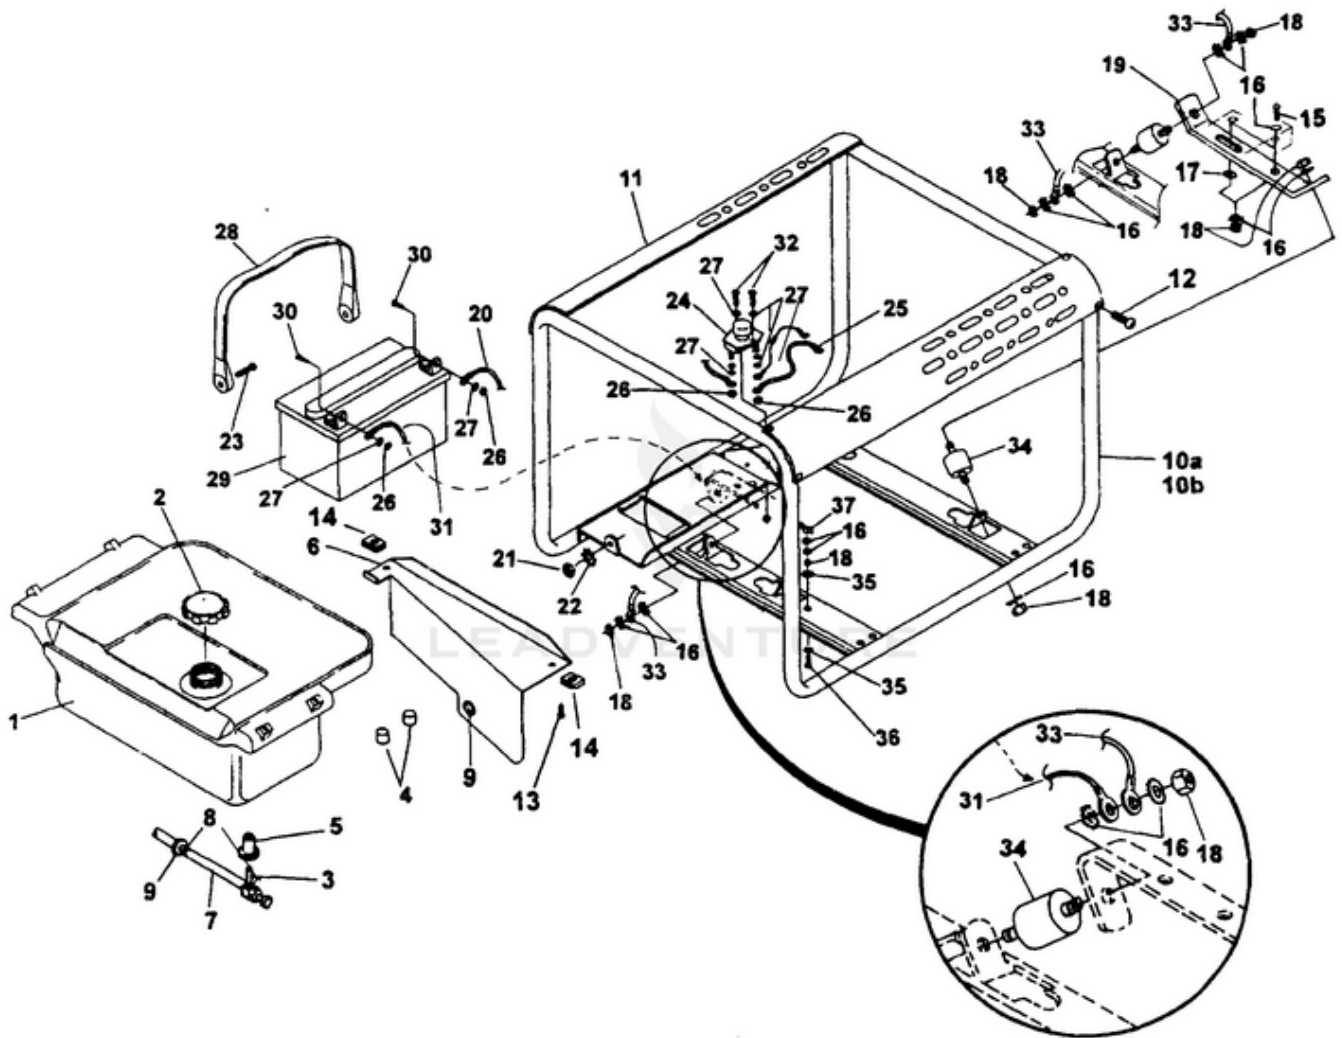

LRIE4400 Generator UT-03789-A - Tank & Frame

Rendered by LeadVenture, Inc.

Ref #	Part #	Description	Qty	Context	Note
1	A04861	FUEL TANK (5 Gal.)	1		
2	04864	FUEL CAP (2 1/4" dia.)	1		
3	06642	VALVE-Fuel	1		
4	06644	PAD-Fuel Tank	4		
5	47222	BUSHING	1		
6	063881	SHIELD-Fuel Tank	1		
7	4958608	FUEL LINE	1		
8	49587	CLIP-Hose	2		
9	04818	BUSHING-Snap In	1		
10A	A06406	ROLL CAGE (LR4400, LR5500, LR4400/CSA, LR5500/CSA)	1		
10B	A06401	ROLL CAGE (LRE4400, LRE5500, LRE4400/CSA, LRE5500/CSA)	1		
11	063831	BRACE-Tank Support	2		
12	96620	SCREW-Torx (10-24 X 1/2")	8		
13	80577	SCREW-Pan Hd. (8-32 X 3/8")	2		
14	81227	NUT-Hi Speed	2		
15	80197	SCREW-Hex Hd. (5/16-18 X 2")	4		
16	83081	WASHER-Lock (int.)	16		
17	84046	WASHER-Flat	1		
18	81162	NUT-Hex (5/16-18)	15		
19	49265	SUPPORT-Engine	1		
20	A02532	CABLE-Battery (Red, Pos.)	1		
21	81010	NUT-Hex (10-32)	2		
22	83046	WASHER-Lock	2		
23	06665	SCREW-Shoulder (10-32 X 1/4")	2		
24	49705	SWITCH-Starter	1		
	A04799	BATTERY & CABLE KIT	1		
25	04800	BATTERY CABLE (Red, to Switch)	1		
26	81242	NUT-Hex (10-32)	4		
27	83009	WASHER-Lock	4		
28	048011	STRAP-Battery Hold Down	1		
29	49833A	BATTERY (12 Volt)	1		
30	80049	SCREW-Hex Hd. (1/4-20 X 5/8")	2		
31	04802	BATTERY CABLE (Black, to Ground)	1		
32	82477	SCREW-Hex Hd. (1/4-20 X 1/2")	2		
33	A49399	GROUND STRAP	2		
34	49367	ISOLATOR	4		
35	83033	WASHER-Lock (ext./int.)	6		
36	80088	SCREW-Hex Hd. (5/16-18 X 1 1/2")	1		
37	81015	NUT-Wing	1