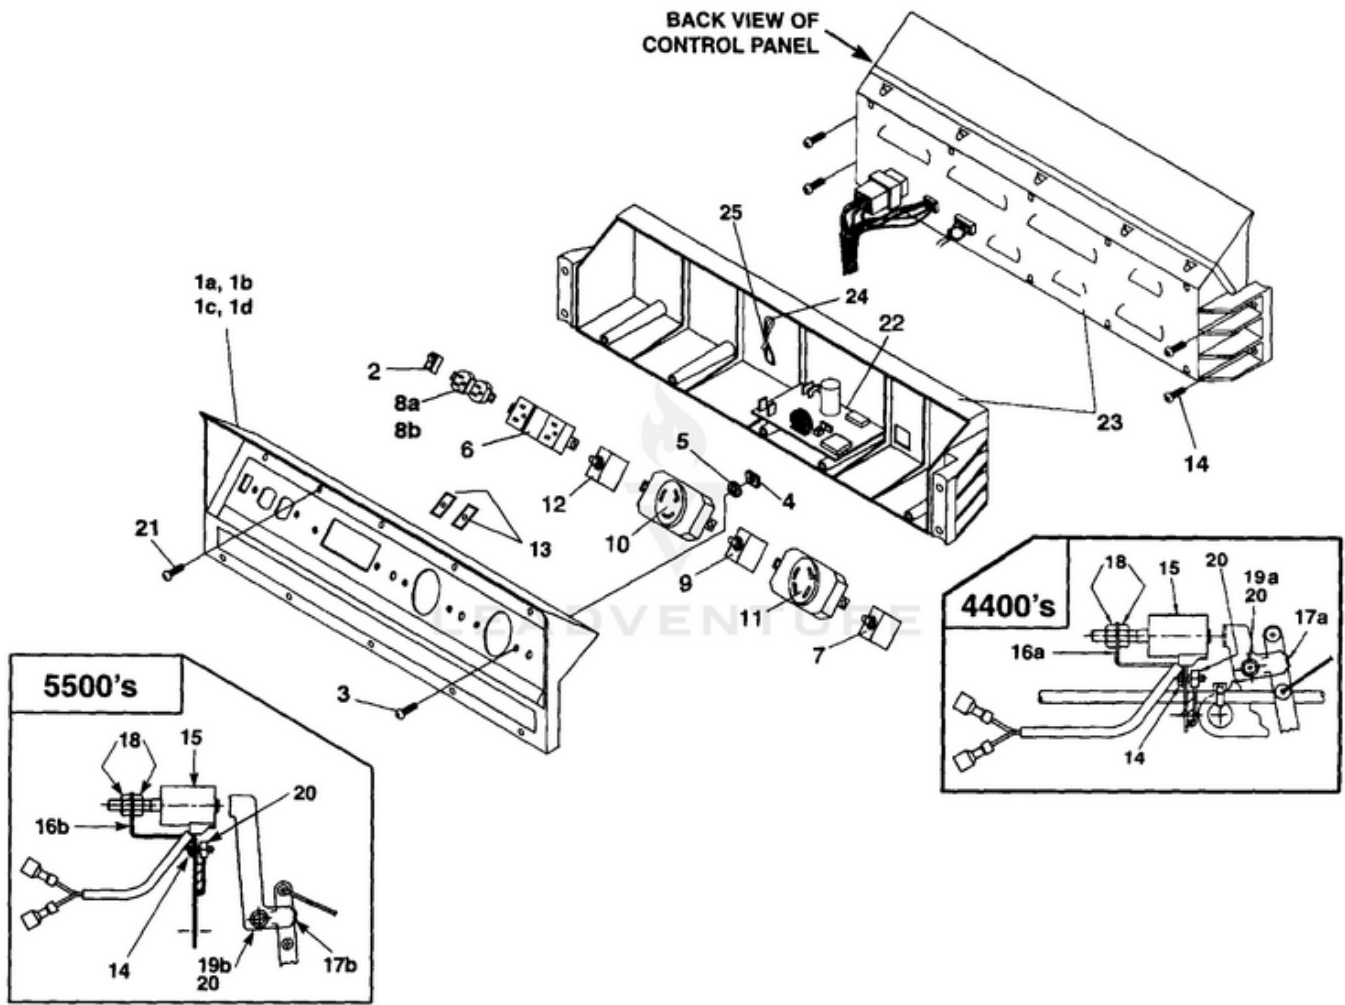

LRIE4400 Generator UT-03789-A - Control Panel

Rendered by LeadVenture, Inc.

Ref #	Part #	Description	Qty	Context Note
1A	A07101A	CONTROL PANEL (LRI4400, LRIE4400)	1	
1B	A07067A	CONTROL PANEL (LRI5500, LRIE5500)	1	
1C	A07122	CONTROL PANEL (LRI4400/CSA, LRIE4400/CSA)	1	
1D	A07121	CONTROL PANEL (LRI5500/CSA, LRIE5500/CSA)		
2	02497	SWITCH	1	
3	80577	SCREW-Pan Hd. (8-32 X 7/8")	8	
4	81009	NUT-Hex	8	
5	83022	WASHER-Lock	8	
6	04058	RECEPTACLE (GFCI)	1	
7	49831A	CIRCUIT BREAKER (20 amp)	2	
8A	51373	RECEPTACLE-Duplex (LRI4400, LRIE4400, LRI5500, LRIE5500)	1	
8B	49803A	RECEPTACLE-Duplex (120 V) (LRI4400/CSA)	1	
9	06692A	CIRCUIT BREAKER (30 amp)	1	
10	42601	RECEPTACLE-Locking (120V)	1	
11	46508	RECEPTACLE-Locking (240V)	1	
12	01649A	CIRCUIT BREAKER (15 amp)	2	(LRI4400/CSA, LRIE4400/CSA, LRI5500/CSA, LRIE5500/CSA LRIE4400/CSA, LRI5500/CSA, LRIE/5500/CSA)
13	98792	RUBBER BUMPER	2	
14	96620	SCREW-Torx Hd. (10-24 X 1/2)	4	
15	A07062	ELECTROMAGNET	1	
16A	070781	BRACKET (8HP) (4400's)	1	
16B	070661	BRACKET (11HP) (5500's)	1	
17A	070791	PADDLE (8HP) (4400's)	1	
17B	070651	PADDLE (11HP) (5500's)	1	
18	810652	NUT-Hex (1/4-28) (4400 & 5500)	2	
19A	80049	SCREW-Hex Hd. (1/4-20 X 5/8") (4400 & 5500)	1	
19B	80049	SCREW-Hex Hd. (1/4-20 X 5/8") (4400 & 5500)	1	
20	81227	SPEED Nut (8-32) (4400 & 5500)	2	
21	82536	SCREW-Plastite (8-16 X 3/4")	10	
22	A06257	CONTROL BOARD	1	
23	066461	CONTROL PANEL-Back	1	
24	46840	TIE, Cable	1	
25	06655	Clip, Tie	1	