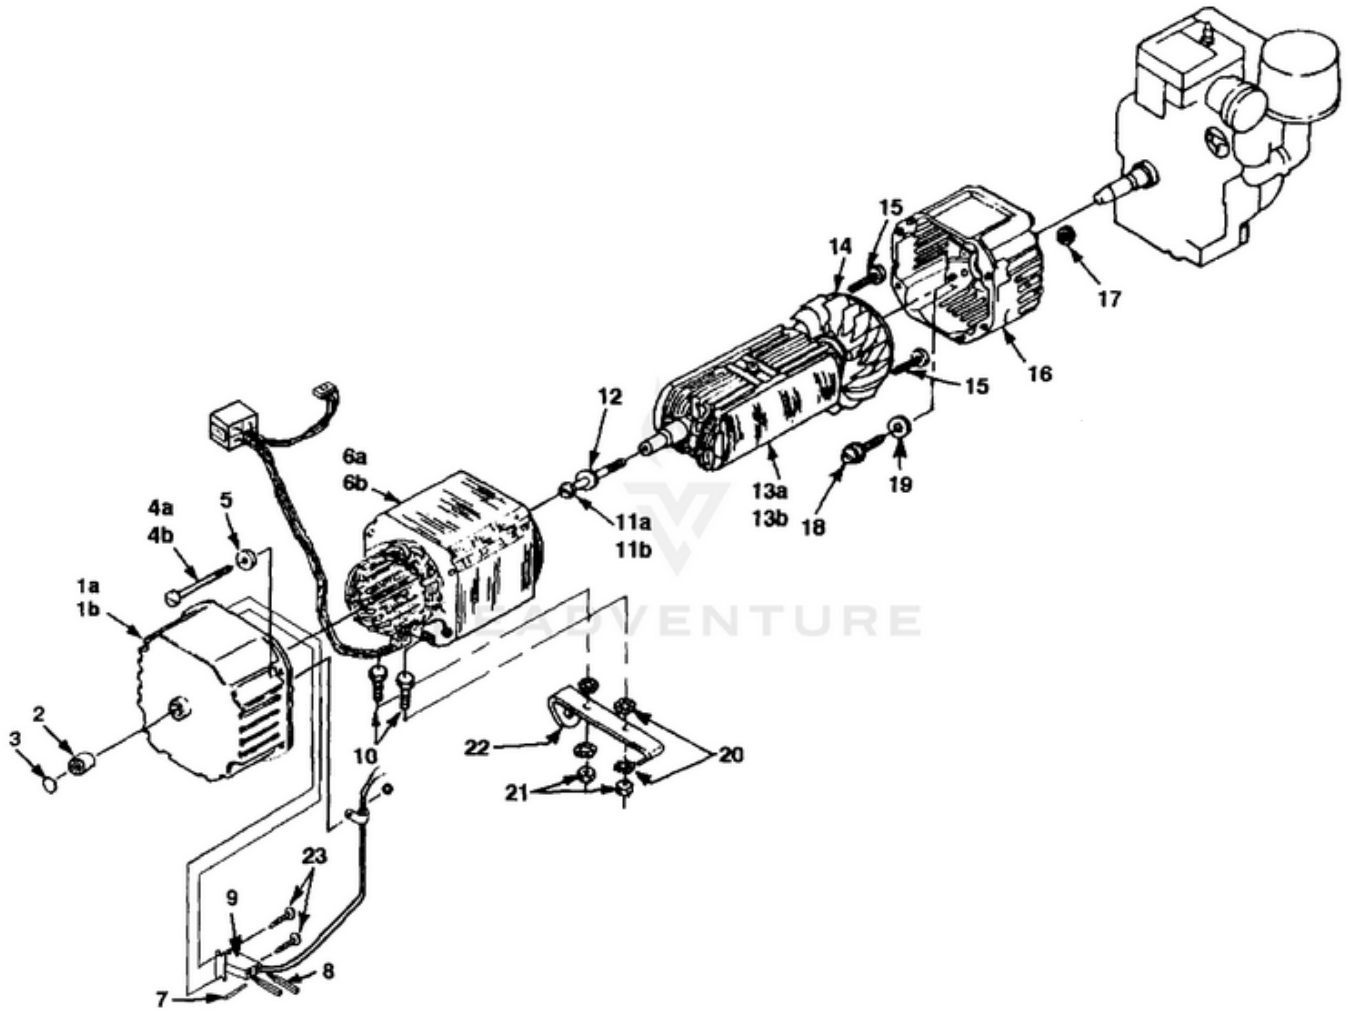

LRI5500 C.A.R.B. Generator UT-03806 - Generator End

Rendered by LeadVenture, Inc.

Ref #	Part #	Description	Qty	Context	Note
1A	A07068	COMP. BRUSH HEAD(LRI4400 & LRIE4400, LRI5500, LRIE5500)	1		
1B	A07124	COMP. BRUSH HEAD(LRI4400/CSA, LRIE4400/CSA, LRI5500/CSA, LRIE5500/CSA)	1		
2	03044	BEARING-Needle	1		
3	02438	EXPANDER-Plug	1		
4A	4885307	BOLT-Stator (LRI & LRIE 4400'S)	4		
4B	4885301	BOLT-Stator (LRI & LRIE 5500'S)	4		
5	84124	WASHER-Flat	4		
6A	A06771S	STATOR & HARNESS (LRI & LRIE4400'S)	1		
6B	A06770S	STATOR & HARNESS (LRI & LRIE5500'S)	1		
	A03035	BRUSH & RETAINER KIT	1		
7	02857	PIN	1		
8	02664	BRUSH	2		
9	02365	BRUSH HOLDER	1		
10	80083	SCREW-Hex Hd. (5/16-18 X 3/4")	2		
11A	4885210	BOLT-Rotor (LRI & LRIE 4400'S)	1		
11B	4885207	BOLT-Rotor (LRI & LRIE 5500"S)	1		
12	83002	WASHER-Lock (5/16")	1		
13A	A02799AS	ROTOR (LRI & LRIE 4400'S)	1		
13B	A02798AS	ROTOR (LRI & LRIE 5500'S)	1		
14	A04013	FAN-Generator	1		
15	82526	SCREW-Pan Hd. (6-19 X 3/4")	4		
16	020267	END BELL	1		
17	81267	NUT-Hex (1/4-20)	4		
18	80187	SCREW-Hex Hd. (3/8-16 X 3/4")	4		
19	83078	WASHER-Lock	4		
20	83033	WASHER-Lock (int./ext.)	4		
21	81162	NUT-Hex (5/16-18)	2		
22	063781	GENERATOR SUPPORT	1		
23	82526	SCREW-Pan Hd. (6-19 X 3/4")	2