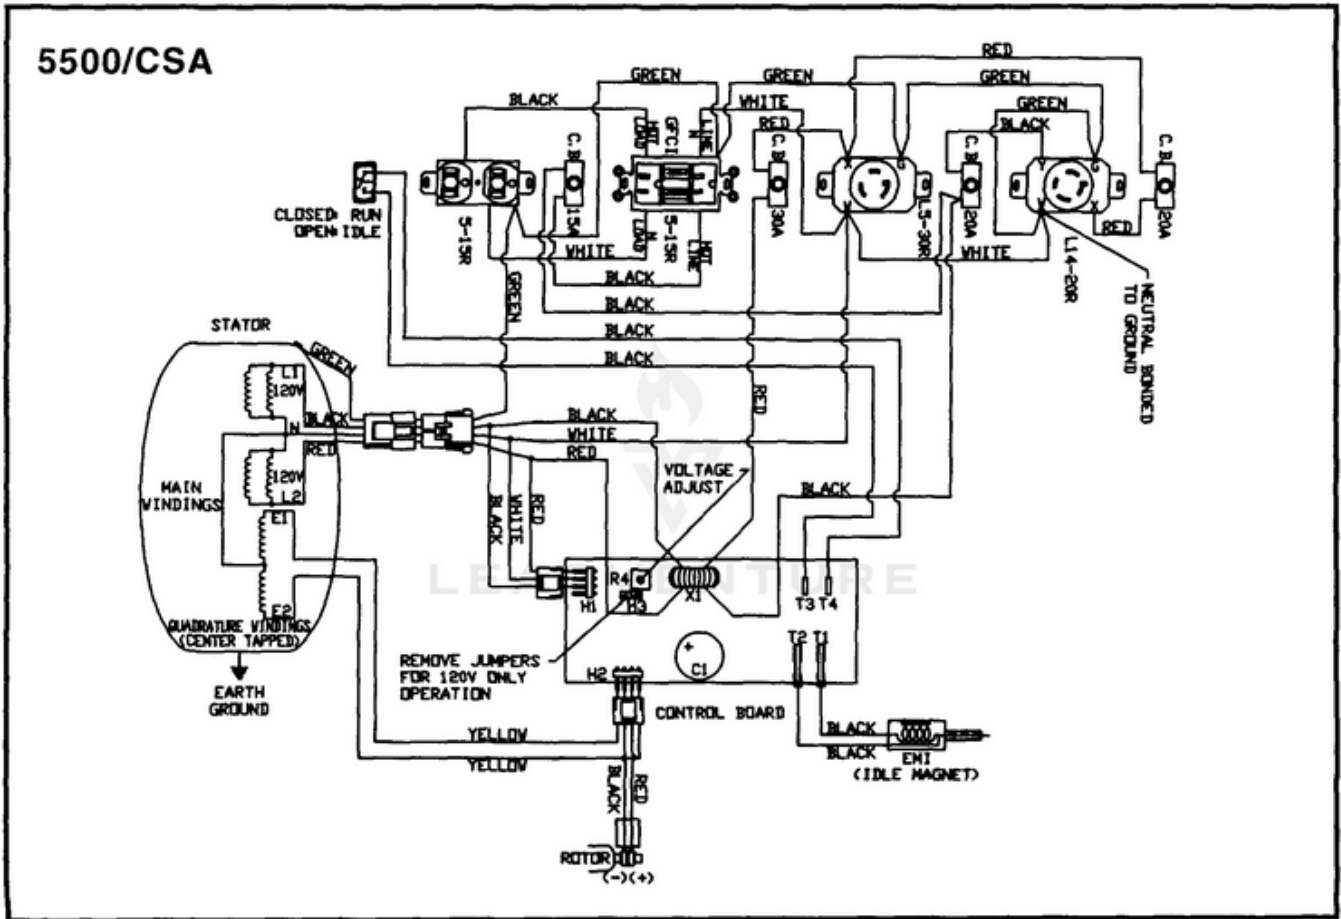

Ref #	Part #	Description	Qty	Context	Note
1	A04861	FUEL TANK (5 Gal.)	1		
2	04864	FUEL CAP (2 1/4" dia.)	1		
3	06642	VALVE-Fuel	1		
4	06644	PAD-Fuel Tank	4		
5	47222	BUSHING	1		
6	063881	SHIELD-Fuel Tank	1		
7	4958608	FUEL LINE	1		
8	49587	CLIP-Hose	2		
9	04818	BUSHING-Snap In	1		
10A	A06406	ROLL CAGE (LR4400, LR5500, LR4400/CSA, LR5500/CSA)	1		
10B	A06401	ROLL CAGE (LRE4400, LRE5500, LRE4400/CSA, LRE5500/CSA)	1		
11	063831	BRACE-Tank Support	2		
12	96620	SCREW-Torx (10-24 X 1/2")	8		
13	80577	SCREW-Pan Hd. (8-32 X 3/8")	2		
14	81227	NUT-Hi Speed	2		
15	80197	SCREW-Hex Hd. (5/16-18 X 2")	4		
16	83081	WASHER-Lock (int.)	16		
17	84046	WASHER-Flat	1		
18	81162	NUT-Hex (5/16-18)	15		
19	49265	SUPPORT-Engine	1		
20	A02532	CABLE-Battery (Red, Pos.)	1		
21	81010	NUT-Hex (10-32)	2		
22	83046	WASHER-Lock	2		
23	06665	SCREW-Shoulder (10-32 X 1/4")	2		
24	49705	SWITCH-Starter	1		
	A04799	BATTERY & CABLE KIT	1		
25	04800	BATTERY CABLE (Red, to Switch)	1		
26	81242	NUT-Hex (10-32)	4		
27	83009	WASHER-Lock	4		
28	048011	STRAP-Battery Hold Down	1		
29	49833A	BATTERY (12 Volt)	1		
30	80049	SCREW-Hex Hd. (1/4-20 X 5/8")	2		
31	04802	BATTERY CABLE (Black, to Ground)	1		
32	82477	SCREW-Hex Hd. (1/4-20 X 1/2")	2		
33	A49399	GROUND STRAP	2		
34	49367	ISOLATOR	4		
35	83033	WASHER-Lock (ext./int.)	6		
36	80088	SCREW-Hex Hd. (5/16-18 X 1 1/2")	1		
37	81015	NUT-Wing	1		

LRI5500 C.A.R.B. Generator UT-03806 - Wiring Diagram

Rendered by LeadVenture, Inc.