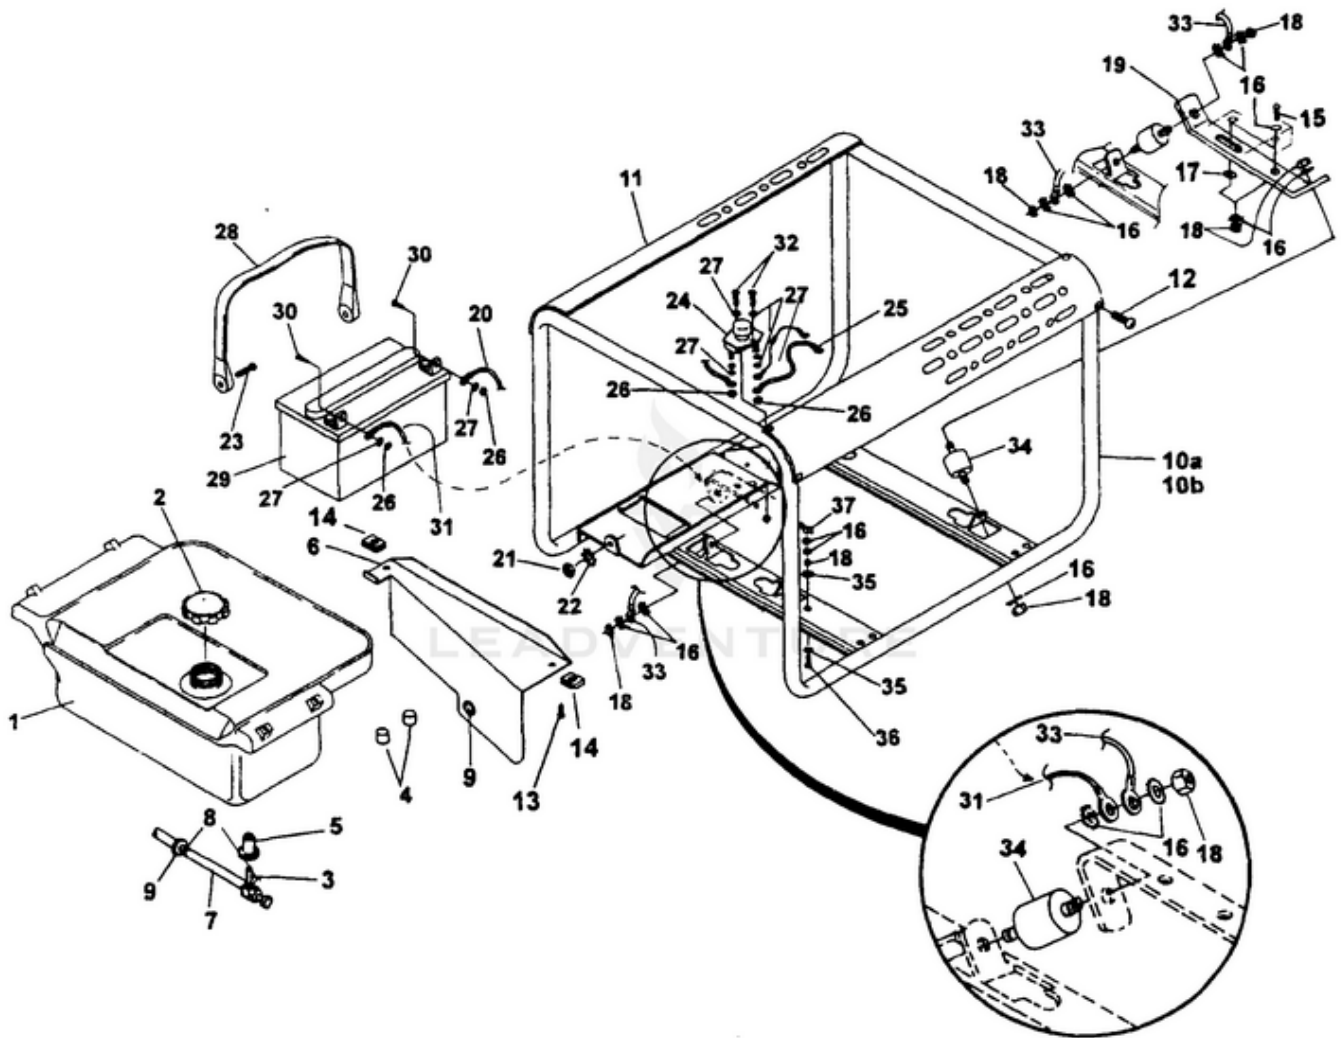

LRI5500 C.A.R.B. Generator UT-03806 - Tank & Frame

Rendered by LeadVenture, Inc.

Ref #	Part #	Description	Qty	Context	Note
1	A04861	FUEL TANK (5 Gal.)	1		
2	04864	FUEL CAP (2 1/4" dia.)	1		
3	06642	VALVE-Fuel	1		
4	06644	PAD-Fuel Tank	4		
5	47222	BUSHING	1		
6	063881	SHIELD-Fuel Tank	1		
7	4958608	FUEL LINE	1		
8	49587	CLIP-Hose	2		
9	04818	BUSHING-Snap In	1		
10A	A06406	ROLL CAGE (LR4400, LR5500, LR4400/CSA, LR5500/CSA)	1		
10B	A06401	ROLL CAGE (LRE4400, LRE5500, LRE4400/CSA, LRE5500/CSA)	1		
11	063831	BRACE-Tank Support	2		
12	96620	SCREW-Torx (10-24 X 1/2")	8		
13	80577	SCREW-Pan Hd. (8-32 X 3/8")	2		
14	81227	NUT-Hi Speed	2		
15	80197	SCREW-Hex Hd. (5/16-18 X 2")	4		
16	83081	WASHER-Lock (int.)	16		
17	84046	WASHER-Flat	1		
18	81162	NUT-Hex (5/16-18)	15		
19	49265	SUPPORT-Engine	1		
20	A02532	CABLE-Battery (Red, Pos.)	1		
21	81010	NUT-Hex (10-32)	2		
22	83046	WASHER-Lock	2		
23	06665	SCREW-Shoulder (10-32 X 1/4")	2		
24	49705	SWITCH-Starter	1		
	A04799	BATTERY & CABLE KIT	1		
25	04800	BATTERY CABLE (Red, to Switch)	1		
26	81242	NUT-Hex (10-32)	4		
27	83009	WASHER-Lock	4		
28	048011	STRAP-Battery Hold Down	1		
29	49833A	BATTERY (12 Volt)	1		
30	80049	SCREW-Hex Hd. (1/4-20 X 5/8")	2		
31	04802	BATTERY CABLE (Black, to Ground)	1		
32	82477	SCREW-Hex Hd. (1/4-20 X 1/2")	2		
33	A49399	GROUND STRAP	2		
34	49367	ISOLATOR	4		
35	83033	WASHER-Lock (ext./int.)	6		
36	80088	SCREW-Hex Hd. (5/16-18 X 1 1/2")	1		
37	81015	NUT-Wing	1