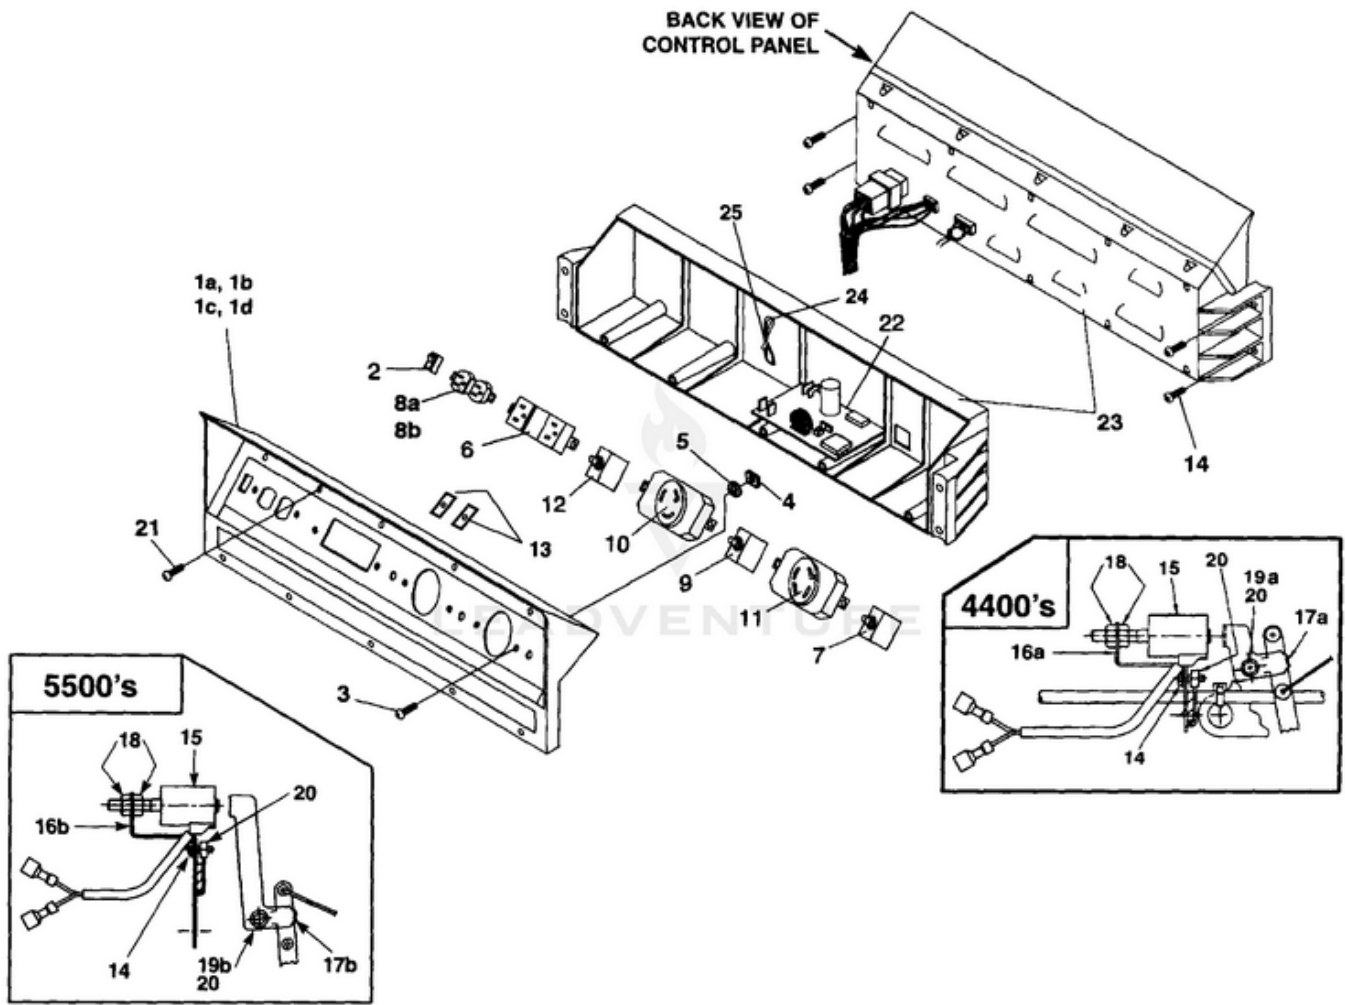

LRI5500 C.A.R.B. Generator UT-03806 - Control Panel

Rendered by LeadVenture, Inc.

Ref #	Part #	Description	Qty	Context Note
1A	A07101A	CONTROL PANEL (LRI4400, LRIE4400)	1	
1B	A07067A	CONTROL PANEL (LRI5500, LRIE5500)	1	
1C	A07122	CONTROL PANEL (LRI4400/CSA, LRIE4400/CSA)	1	
1D	A07121	CONTROL PANEL (LRI5500/CSA, LRIE5500/CSA)		
2	02497	SWITCH	1	
3	80577	SCREW-Pan Hd. (8-32 X 7/8")	8	
4	81009	NUT-Hex	8	
5	83022	WASHER-Lock	8	
6	04058	RECEPTACLE (GFCI)	1	
7	49831A	CIRCUIT BREAKER (20 amp)	2	
8A	51373	RECEPTACLE-Duplex (LRI4400, LRIE4400, LRI5500, LRIE5500)	1	
8B	49803A	RECEPTACLE-Duplex (120 V) (LRI4400/CSA)	1	
9	06692A	CIRCUIT BREAKER (30 amp)	1	
10	42601	RECEPTACLE-Locking (120V)	1	
11	46508	RECEPTACLE-Locking (240V)	1	
12	01649A	CIRCUIT BREAKER (15 amp)	2	(LRI4400/CSA, LRIE4400/CSA, LRI5500/CSA, LRIE5500/CSA LRIE4400/CSA, LRI5500/CSA, LRIE/5500/CSA)
13	98792	RUBBER BUMPER	2	
14	96620	SCREW-Torx Hd. (10-24 X 1/2)	4	
15	A07062	ELECTROMAGNET	1	
16A	070781	BRACKET (8HP) (4400's)	1	
16B	070661	BRACKET (11HP) (5500's)	1	
17A	070791	PADDLE (8HP) (4400's)	1	
17B	070651	PADDLE (11HP) (5500's)	1	
18	810652	NUT-Hex (1/4-28) (4400 & 5500)	2	
19A	80049	SCREW-Hex Hd. (1/4-20 X 5/8") (4400 & 5500)	1	
19B	80049	SCREW-Hex Hd. (1/4-20 X 5/8") (4400 & 5500)	1	
20	81227	SPEED Nut (8-32) (4400 & 5500)	2	
21	82536	SCREW-Plastite (8-16 X 3/4")	10	
22	A06257	CONTROL BOARD	1	
23	066461	CONTROL PANEL-Back	1	
24	46840	TIE, Cable	1	
25	06655	Clip, Tie	1	