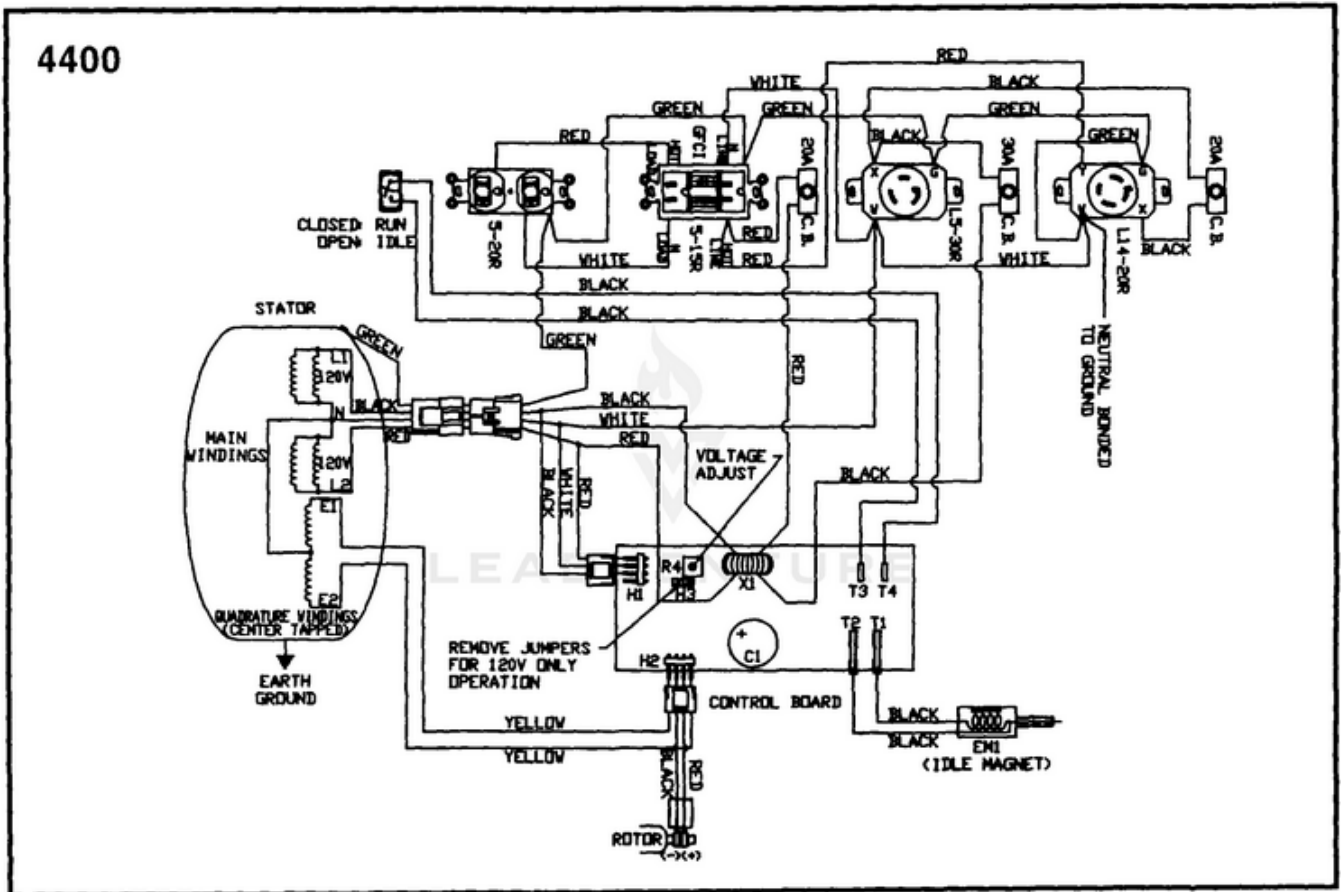

Ref #	Part #	Description	Qty	Context	Note
1	A04861	FUEL TANK (5 Gal.)	1		
2	04864	FUEL CAP (2 1/4" dia.)	1		
3	06642	VALVE-Fuel	1		
4	06644	PAD-Fuel Tank	4		
5	47222	BUSHING	1		
6	063881	SHIELD-Fuel Tank	1		
7	4958608	FUEL LINE	1		
8	49587	CLIP-Hose	2		
9	04818	BUSHING-Snap In	1		
10A	A06406	ROLL CAGE (LR4400, LR5500, LR4400/CSA, LR5500/CSA)	1		
10B	A06401	ROLL CAGE (LRE4400, LRE5500, LRE4400/CSA, LRE5500/CSA)	1		
11	063831	BRACE-Tank Support	2		
12	96620	SCREW-Torx (10-24 X 1/2")	8		
13	80577	SCREW-Pan Hd. (8-32 X 3/8")	2		
14	81227	NUT-Hi Speed	2		
15	80197	SCREW-Hex Hd. (5/16-18 X 2")	4		
16	83081	WASHER-Lock (int.)	16		
17	84046	WASHER-Flat	1		
18	81162	NUT-Hex (5/16-18)	15		
19	49265	SUPPORT-Engine	1		
20	A02532	CABLE-Battery (Red, Pos.)	1		
21	81010	NUT-Hex (10-32)	2		
22	83046	WASHER-Lock	2		
23	06665	SCREW-Shoulder (10-32 X 1/4")	2		
24	49705	SWITCH-Starter	1		
	A04799	BATTERY & CABLE KIT	1		
25	04800	BATTERY CABLE (Red, to Switch)	1		
26	81242	NUT-Hex (10-32)	4		
27	83009	WASHER-Lock	4		
28	048011	STRAP-Battery Hold Down	1		
29	49833A	BATTERY (12 Volt)	1		
30	80049	SCREW-Hex Hd. (1/4-20 X 5/8")	2		
31	04802	BATTERY CABLE (Black, to Ground)	1		
32	82477	SCREW-Hex Hd. (1/4-20 X 1/2")	2		
33	A49399	GROUND STRAP	2		
34	49367	ISOLATOR	4		
35	83033	WASHER-Lock (ext./int.)	6		
36	80088	SCREW-Hex Hd. (5/16-18 X 1 1/2")	1		
37	81015	NUT-Wing	1		

LRI4400 C.A.R.B. Generator UT-03804-A - Wiring Diagram

Rendered by LeadVenture, Inc.