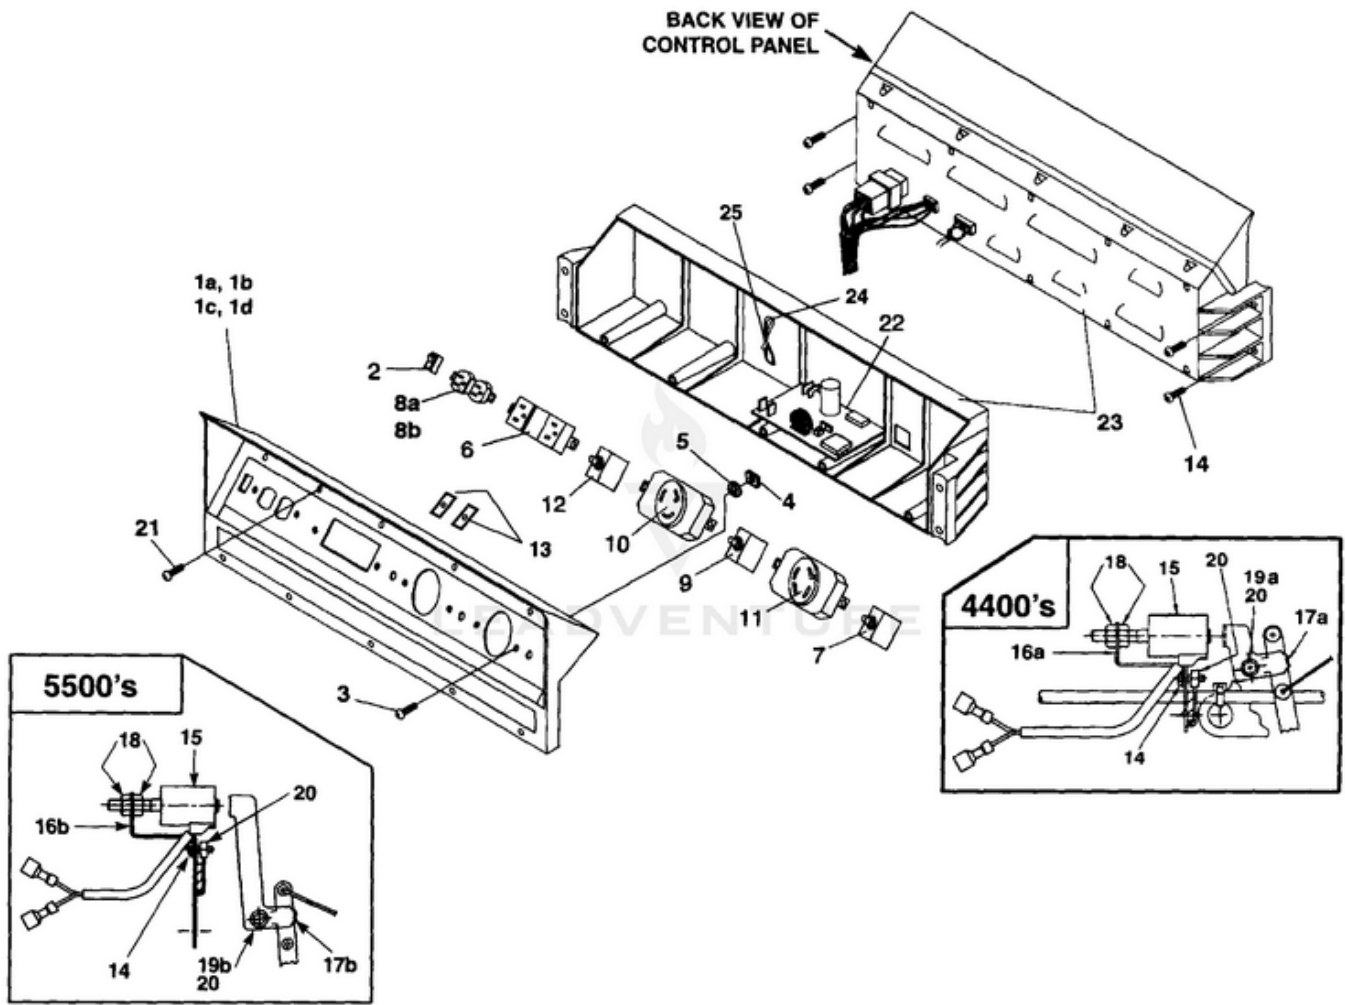

LRI4400 C.A.R.B. Generator UT-03804-A - Control Panel

Rendered by LeadVenture, Inc.

Ref #	Part #	Description	Qty	Context Note
1A	A07101A	CONTROL PANEL (LRI4400, LRIE4400)	1	
1B	A07067A	CONTROL PANEL (LRI5500, LRIE5500)	1	
1C	A07122	CONTROL PANEL (LRI4400/CSA, LRIE4400/CSA)	1	
1D	A07121	CONTROL PANEL (LRI5500/CSA, LRIE5500/CSA)		
2	02497	SWITCH	1	
3	80577	SCREW-Pan Hd. (8-32 X 7/8")	8	
4	81009	NUT-Hex	8	
5	83022	WASHER-Lock	8	
6	04058	RECEPTACLE (GFCI)	1	
7	49831A	CIRCUIT BREAKER (20 amp)	2	
8A	51373	RECEPTACLE-Duplex (LRI4400, LRIE4400, LRI5500, LRIE5500)	1	
8B	49803A	RECEPTACLE-Duplex (120 V) (LRI4400/CSA)	1	
9	06692A	CIRCUIT BREAKER (30 amp)	1	
10	42601	RECEPTACLE-Locking (120V)	1	
11	46508	RECEPTACLE-Locking (240V)	1	
12	01649A	CIRCUIT BREAKER (15 amp)	2	(LRI4400/CSA, LRIE4400/CSA, LRI5500/CSA, LRIE5500/CSA LRIE4400/CSA, LRI5500/CSA, LRIE/5500/CSA)
13	98792	RUBBER BUMPER	2	
14	96620	SCREW-Torx Hd. (10-24 X 1/2)	4	
15	A07062	ELECTROMAGNET	1	
16A	070781	BRACKET (8HP) (4400's)	1	
16B	070661	BRACKET (11HP) (5500's)	1	
17A	070791	PADDLE (8HP) (4400's)	1	
17B	070651	PADDLE (11HP) (5500's)	1	
18	810652	NUT-Hex (1/4-28) (4400 & 5500)	2	
19A	80049	SCREW-Hex Hd. (1/4-20 X 5/8") (4400 & 5500)	1	
19B	80049	SCREW-Hex Hd. (1/4-20 X 5/8") (4400 & 5500)	1	
20	81227	SPEED Nut (8-32) (4400 & 5500)	2	
21	82536	SCREW-Plastite (8-16 X 3/4")	10	
22	A06257	CONTROL BOARD	1	
23	066461	CONTROL PANEL-Back	1	
24	46840	TIE, Cable	1	
25	06655	Clip, Tie	1	