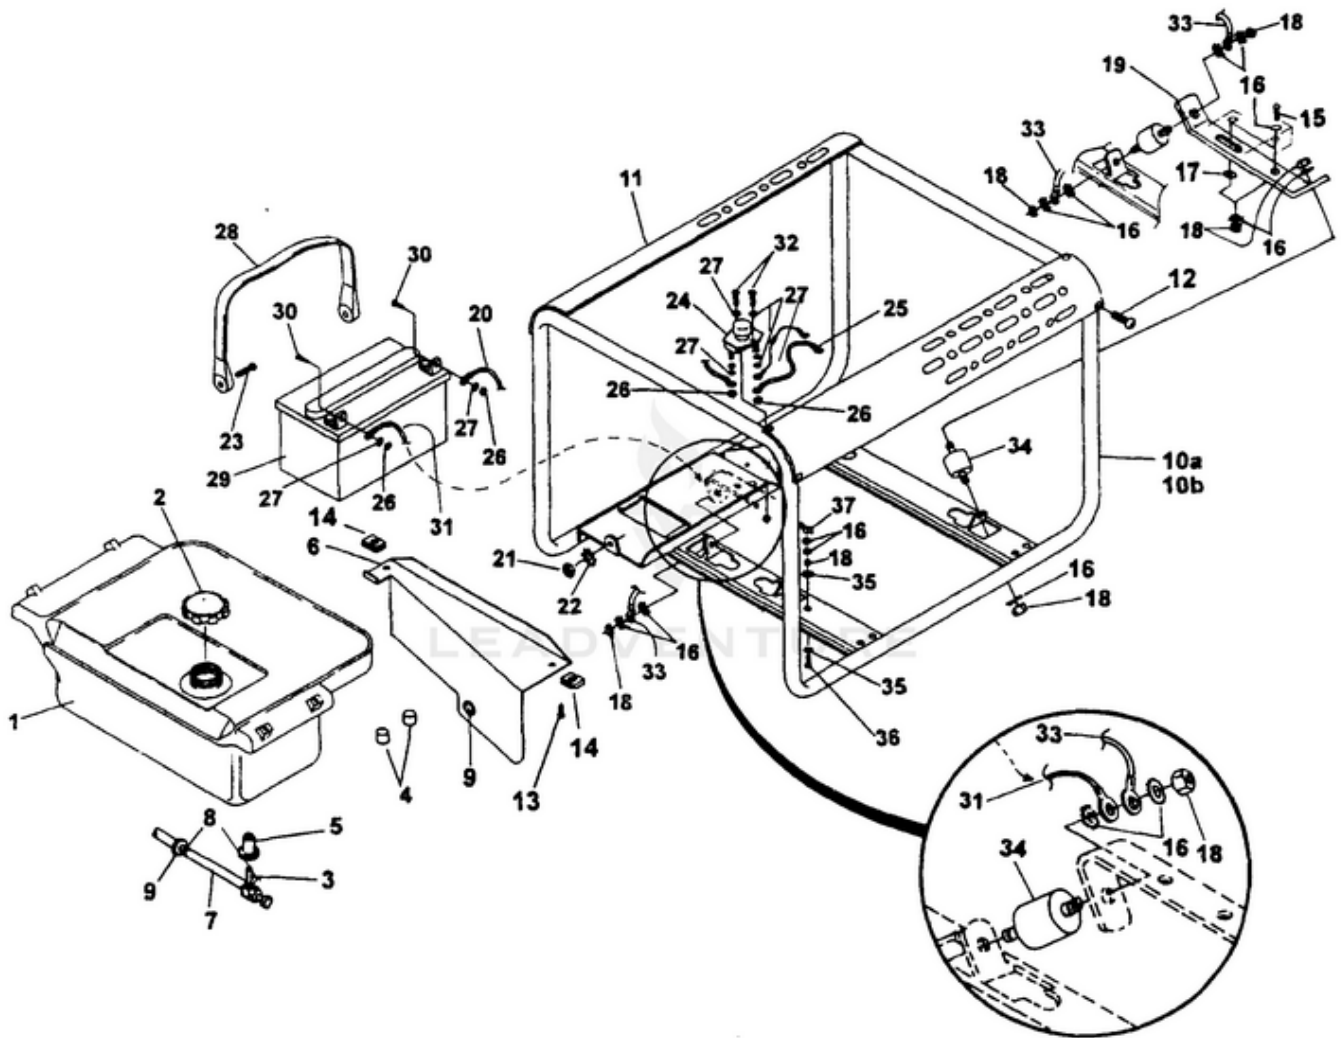

LRI4400 C.A.R.B. Generator UT-03804-A - Tank & Frame

Rendered by LeadVenture, Inc.

Ref #	Part #	Description	Qty	Context	Note
1	A04861	FUEL TANK (5 Gal.)	1		
2	04864	FUEL CAP (2 1/4" dia.)	1		
3	06642	VALVE-Fuel	1		
4	06644	PAD-Fuel Tank	4		
5	47222	BUSHING	1		
6	063881	SHIELD-Fuel Tank	1		
7	4958608	FUEL LINE	1		
8	49587	CLIP-Hose	2		
9	04818	BUSHING-Snap In	1		
10A	A06406	ROLL CAGE (LR4400, LR5500, LR4400/CSA, LR5500/CSA)	1		
10B	A06401	ROLL CAGE (LRE4400, LRE5500, LRE4400/CSA, LRE5500/CSA)	1		
11	063831	BRACE-Tank Support	2		
12	96620	SCREW-Torx (10-24 X 1/2")	8		
13	80577	SCREW-Pan Hd. (8-32 X 3/8")	2		
14	81227	NUT-Hi Speed	2		
15	80197	SCREW-Hex Hd. (5/16-18 X 2")	4		
16	83081	WASHER-Lock (int.)	16		
17	84046	WASHER-Flat	1		
18	81162	NUT-Hex (5/16-18)	15		
19	49265	SUPPORT-Engine	1		
20	A02532	CABLE-Battery (Red, Pos.)	1		
21	81010	NUT-Hex (10-32)	2		
22	83046	WASHER-Lock	2		
23	06665	SCREW-Shoulder (10-32 X 1/4")	2		
24	49705	SWITCH-Starter	1		
	A04799	BATTERY & CABLE KIT	1		
25	04800	BATTERY CABLE (Red, to Switch)	1		
26	81242	NUT-Hex (10-32)	4		
27	83009	WASHER-Lock	4		
28	048011	STRAP-Battery Hold Down	1		
29	49833A	BATTERY (12 Volt)	1		
30	80049	SCREW-Hex Hd. (1/4-20 X 5/8")	2		
31	04802	BATTERY CABLE (Black, to Ground)	1		
32	82477	SCREW-Hex Hd. (1/4-20 X 1/2")	2		
33	A49399	GROUND STRAP	2		
34	49367	ISOLATOR	4		
35	83033	WASHER-Lock (ext./int.)	6		
36	80088	SCREW-Hex Hd. (5/16-18 X 1 1/2")	1		
37	81015	NUT-Wing	1