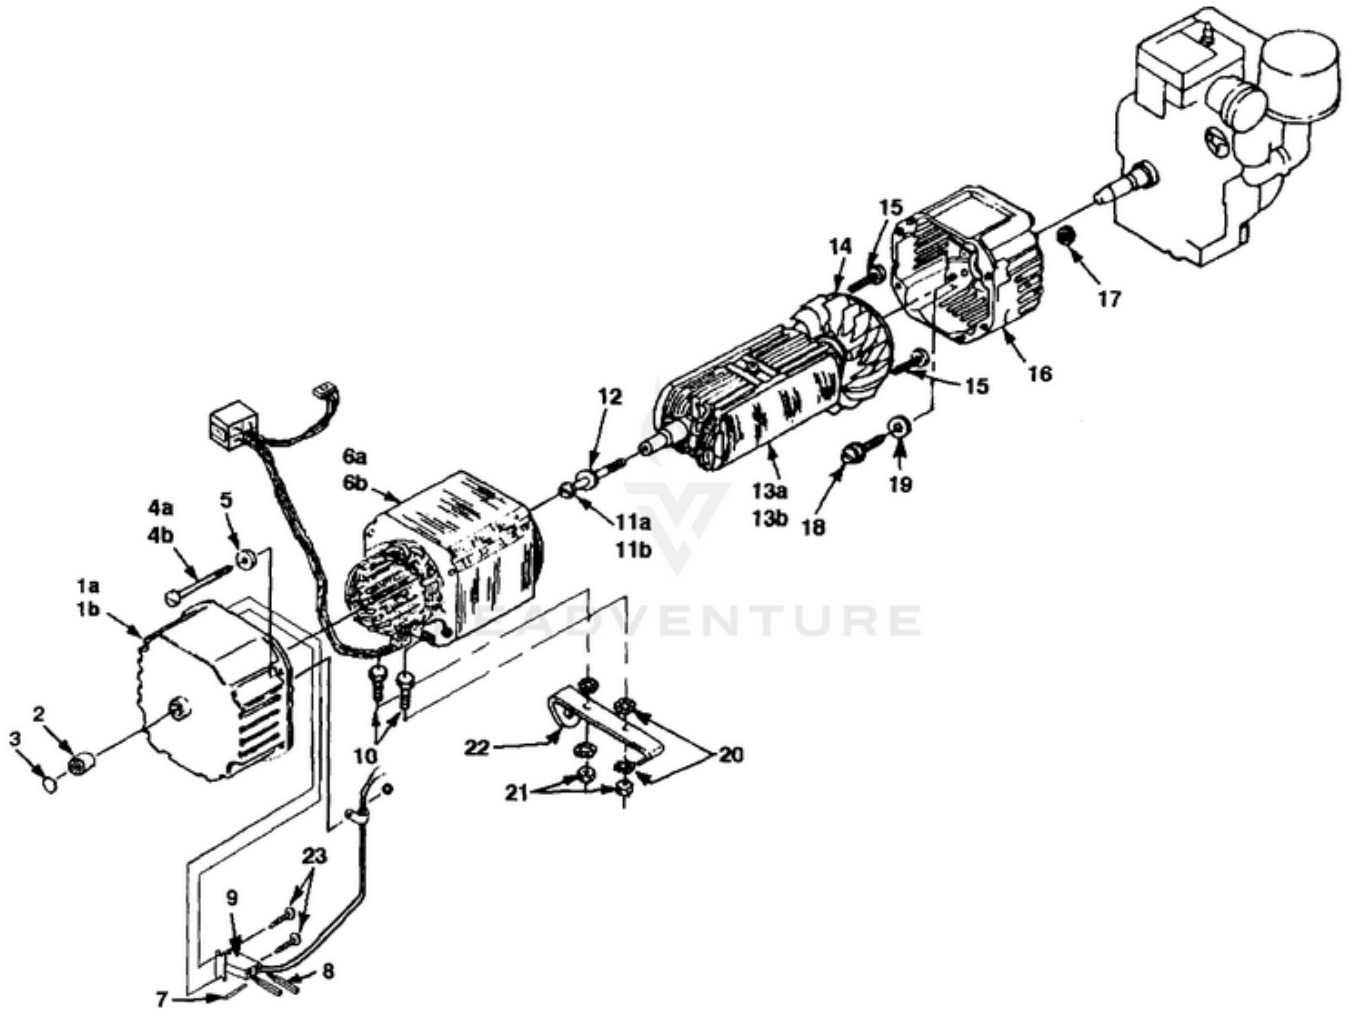

LRI4400 C.A.R.B. Generator UT-03804-A - Generator End

Rendered by LeadVenture, Inc.

Ref #	Part #	Description	Qty	Context	Note
1A	A07068	COMP. BRUSH HEAD(LRI4400 & LRIE4400, LRI5500, LRIE5500)	1		
1B	A07124	COMP. BRUSH HEAD(LRI4400/CSA, LRIE4400/CSA, LRI5500/CSA, LRIE5500/CSA)	1		
2	03044	BEARING-Needle	1		
3	02438	EXPANDER-Plug	1		
4A	4885307	BOLT-Stator (LRI & LRIE 4400'S)	4		
4B	4885301	BOLT-Stator (LRI & LRIE 5500'S)	4		
5	84124	WASHER-Flat	4		
6A	A06771S	STATOR & HARNESS (LRI & LRIE4400'S)	1		
6B	A06770S	STATOR & HARNESS (LRI & LRIE5500'S)	1		
	A03035	BRUSH & RETAINER KIT	1		
7	02857	PIN	1		
8	02664	BRUSH	2		
9	02365	BRUSH HOLDER	1		
10	80083	SCREW-Hex Hd. (5/16-18 X 3/4")	2		
11A	4885210	BOLT-Rotor (LRI & LRIE 4400'S)	1		
11B	4885207	BOLT-Rotor (LRI & LRIE 5500'S)	1		
12	83002	WASHER-Lock (5/16")	1		
13A	A02799AS	ROTOR (LRI & LRIE 4400'S)	1		
13B	A02798AS	ROTOR (LRI & LRIE 5500'S)	1		
14	A04013	FAN-Generator	1		
15	82526	SCREW-Pan Hd. (6-19 X 3/4")	4		
16	020267	END BELL	1		
17	81267	NUT-Hex (1/4-20)	4		
18	80187	SCREW-Hex Hd. (3/8-16 X 3/4")	4		
19	83078	WASHER-Lock	4		
20	83033	WASHER-Lock (int./ext.)	4		
21	81162	NUT-Hex (5/16-18)	2		
22	063781	GENERATOR SUPPORT	1		
23	82526	SCREW-Pan Hd. (6-19 X 3/4")	2