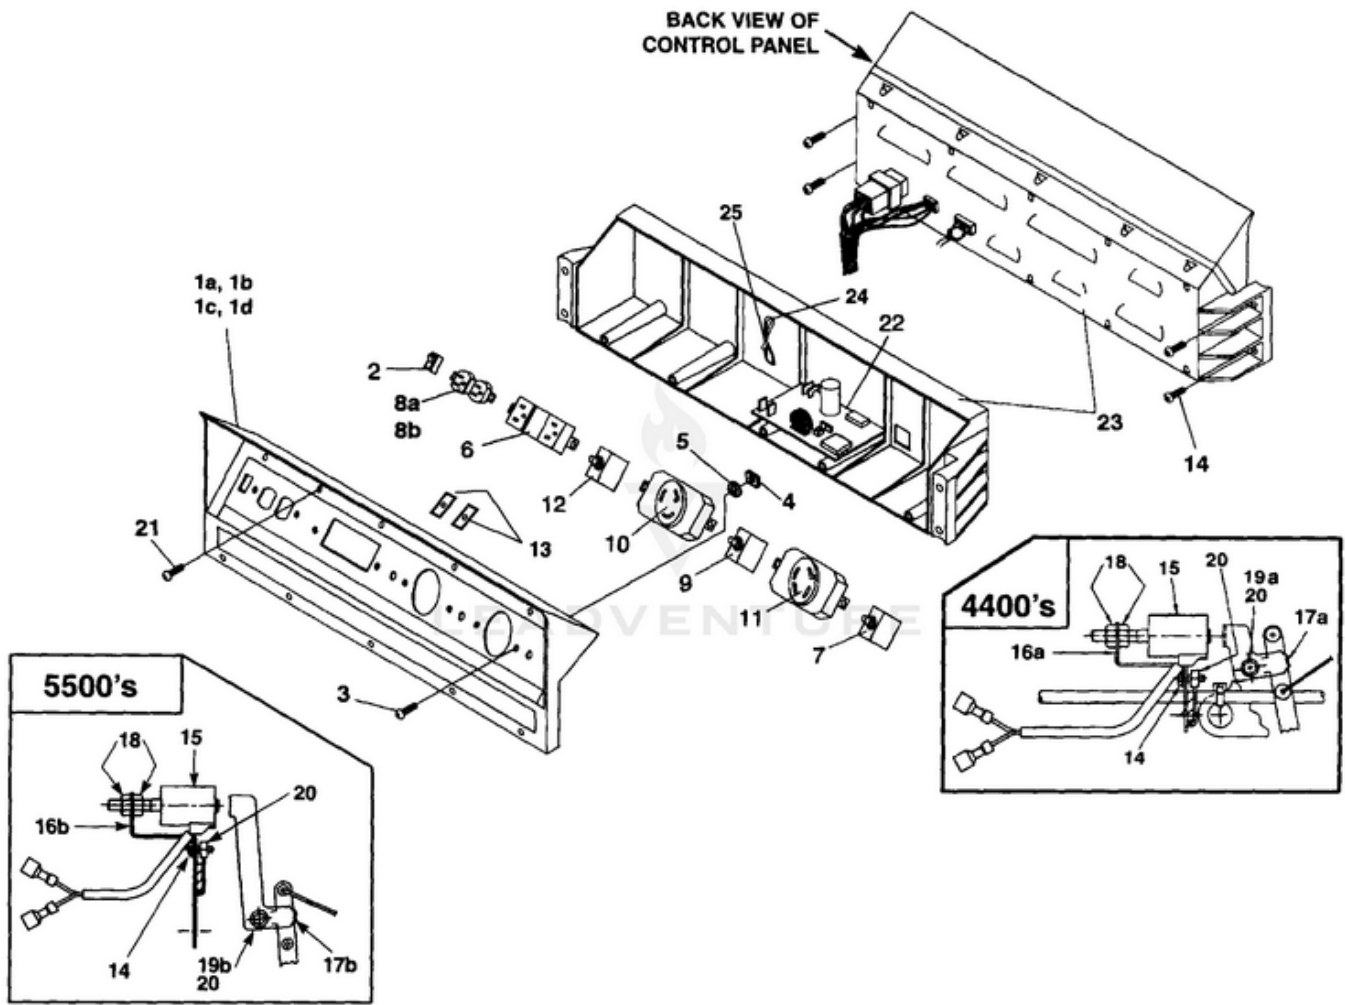

LRI4400 C.A.R.B. Generator UT-03804 - Control Panel

Rendered by LeadVenture, Inc.

Ref #	Part #	Description	Qty	Context Note
1A	A07101A	CONTROL PANEL (LRI4400, LRIE4400)	1	
1B	A07067A	CONTROL PANEL (LRI5500, LRIE5500)	1	
1C	A07122	CONTROL PANEL (LRI4400/CSA, LRIE4400/CSA)	1	
1D	A07121	CONTROL PANEL (LRI5500/CSA, LRIE5500/CSA)		
2	02497	SWITCH	1	
3	80577	SCREW-Pan Hd. (8-32 X 7/8")	8	
4	81009	NUT-Hex	8	
5	83022	WASHER-Lock	8	
6	04058	RECEPTACLE (GFCI)	1	
7	49831A	CIRCUIT BREAKER (20 amp)	2	
8A	51373	RECEPTACLE-Duplex (LRI4400, LRIE4400, LRI5500, LRIE5500)	1	
8B	49803A	RECEPTACLE-Duplex (120 V) (LRI4400/CSA)	1	
9	06692A	CIRCUIT BREAKER (30 amp)	1	
10	42601	RECEPTACLE-Locking (120V)	1	
11	46508	RECEPTACLE-Locking (240V)	1	
12	01649A	CIRCUIT BREAKER (15 amp)	2	(LRI4400/CSA, LRIE4400/CSA, LRI5500/CSA, LRIE5500/CSA LRIE4400/CSA, LRI5500/CSA, LRIE/5500/CSA)
13	98792	RUBBER BUMPER	2	
14	96620	SCREW-Torx Hd. (10-24 X 1/2)	4	
15	A07062	ELECTROMAGNET	1	
16A	070781	BRACKET (8HP) (4400's)	1	
16B	070661	BRACKET (11HP) (5500's)	1	
17A	070791	PADDLE (8HP) (4400's)	1	
17B	070651	PADDLE (11HP) (5500's)	1	
18	810652	NUT-Hex (1/4-28) (4400 & 5500)	2	
19A	80049	SCREW-Hex Hd. (1/4-20 X 5/8") (4400 & 5500)	1	
19B	80049	SCREW-Hex Hd. (1/4-20 X 5/8") (4400 & 5500)	1	
20	81227	SPEED Nut (8-32) (4400 & 5500)	2	
21	82536	SCREW-Plastite (8-16 X 3/4")	10	
22	A06257	CONTROL BOARD	1	
23	066461	CONTROL PANEL-Back	1	
24	46840	TIE, Cable	1	
25	06655	Clip, Tie	1	