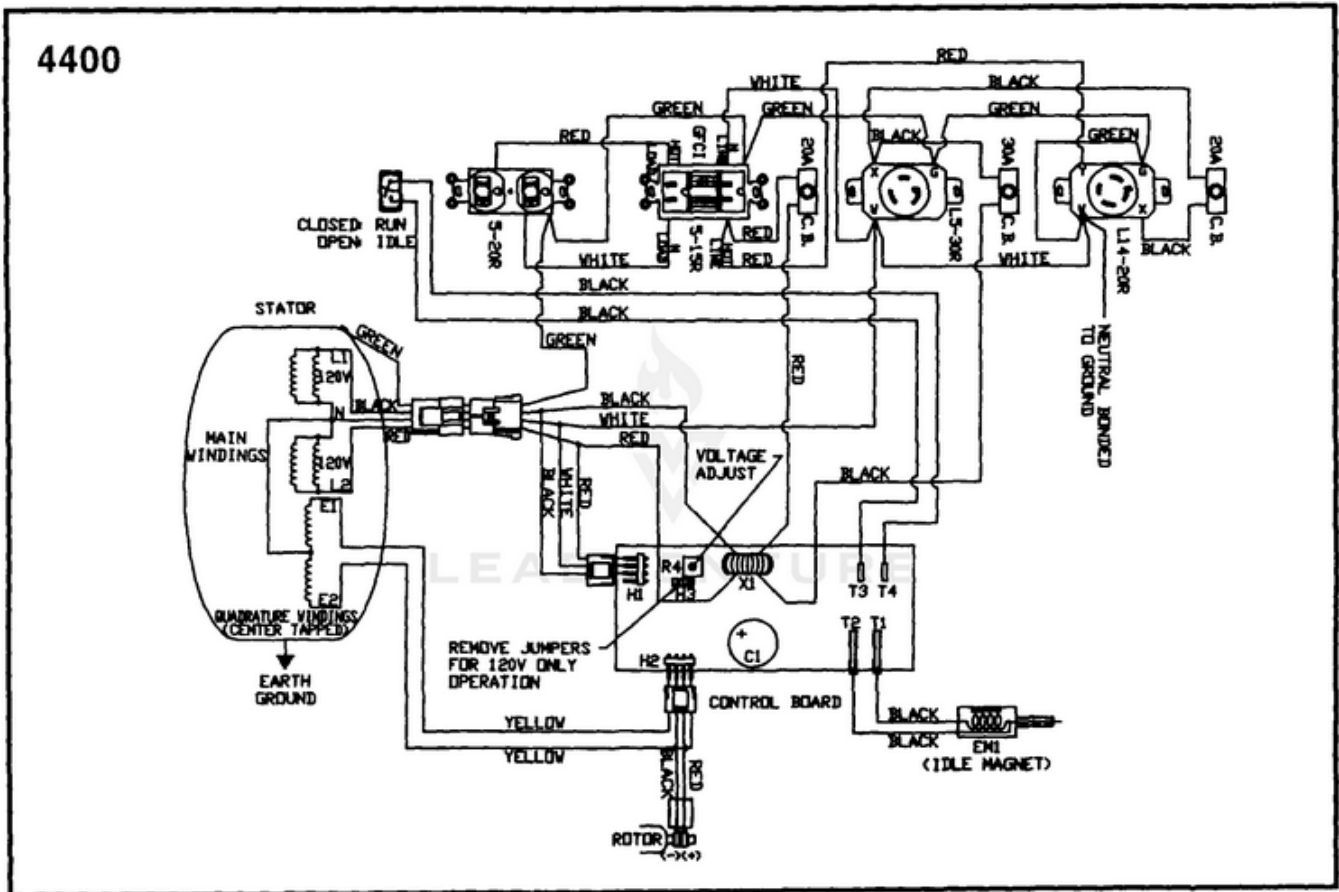

Ref #	Part #	Description	Qty	Context	Note
1	A04861	FUEL TANK (5 Gal.)	1		
2	04864	FUEL CAP (2 1/4" dia.)	1		
3	06642	VALVE-Fuel	1		
4	06644	PAD-Fuel Tank	4		
5	47222	BUSHING	1		
6	063881	SHIELD-Fuel Tank	1		
7	4958608	FUEL LINE	1		
8	49587	CLIP-Hose	2		
9	04818	BUSHING-Snap In	1		
10A	A06406	ROLL CAGE (LR4400, LR5500, LR4400/CSA, LR5500/CSA)	1		
10B	A06401	ROLL CAGE (LRE4400, LRE5500, LRE4400/CSA, LRE5500/CSA)	1		
11	063831	BRACE-Tank Support	2		
12	96620	SCREW-Torx (10-24 X 1/2")	8		
13	80577	SCREW-Pan Hd. (8-32 X 3/8")	2		
14	81227	NUT-Hi Speed	2		
15	80197	SCREW-Hex Hd. (5/16-18 X 2")	4		
16	83081	WASHER-Lock (int.)	16		
17	84046	WASHER-Flat	1		
18	81162	NUT-Hex (5/16-18)	15		
19	49265	SUPPORT-Engine	1		
20	A02532	CABLE-Battery (Red, Pos.)	1		
21	81010	NUT-Hex (10-32)	2		
22	83046	WASHER-Lock	2		
23	06665	SCREW-Shoulder (10-32 X 1/4")	2		
24	49705	SWITCH-Starter	1		
	A04799	BATTERY & CABLE KIT	1		
25	04800	BATTERY CABLE (Red, to Switch)	1		
26	81242	NUT-Hex (10-32)	4		
27	83009	WASHER-Lock	4		
28	048011	STRAP-Battery Hold Down	1		
29	49833A	BATTERY (12 Volt)	1		
30	80049	SCREW-Hex Hd. (1/4-20 X 5/8")	2		
31	04802	BATTERY CABLE (Black, to Ground)	1		
32	82477	SCREW-Hex Hd. (1/4-20 X 1/2")	2		
33	A49399	GROUND STRAP	2		
34	49367	ISOLATOR	4		
35	83033	WASHER-Lock (ext./int.)	6		
36	80088	SCREW-Hex Hd. (5/16-18 X 1 1/2")	1		
37	81015	NUT-Wing	1		

LRI4400 C.A.R.B. Generator UT-03804 - Wiring Diagram

Rendered by LeadVenture, Inc.