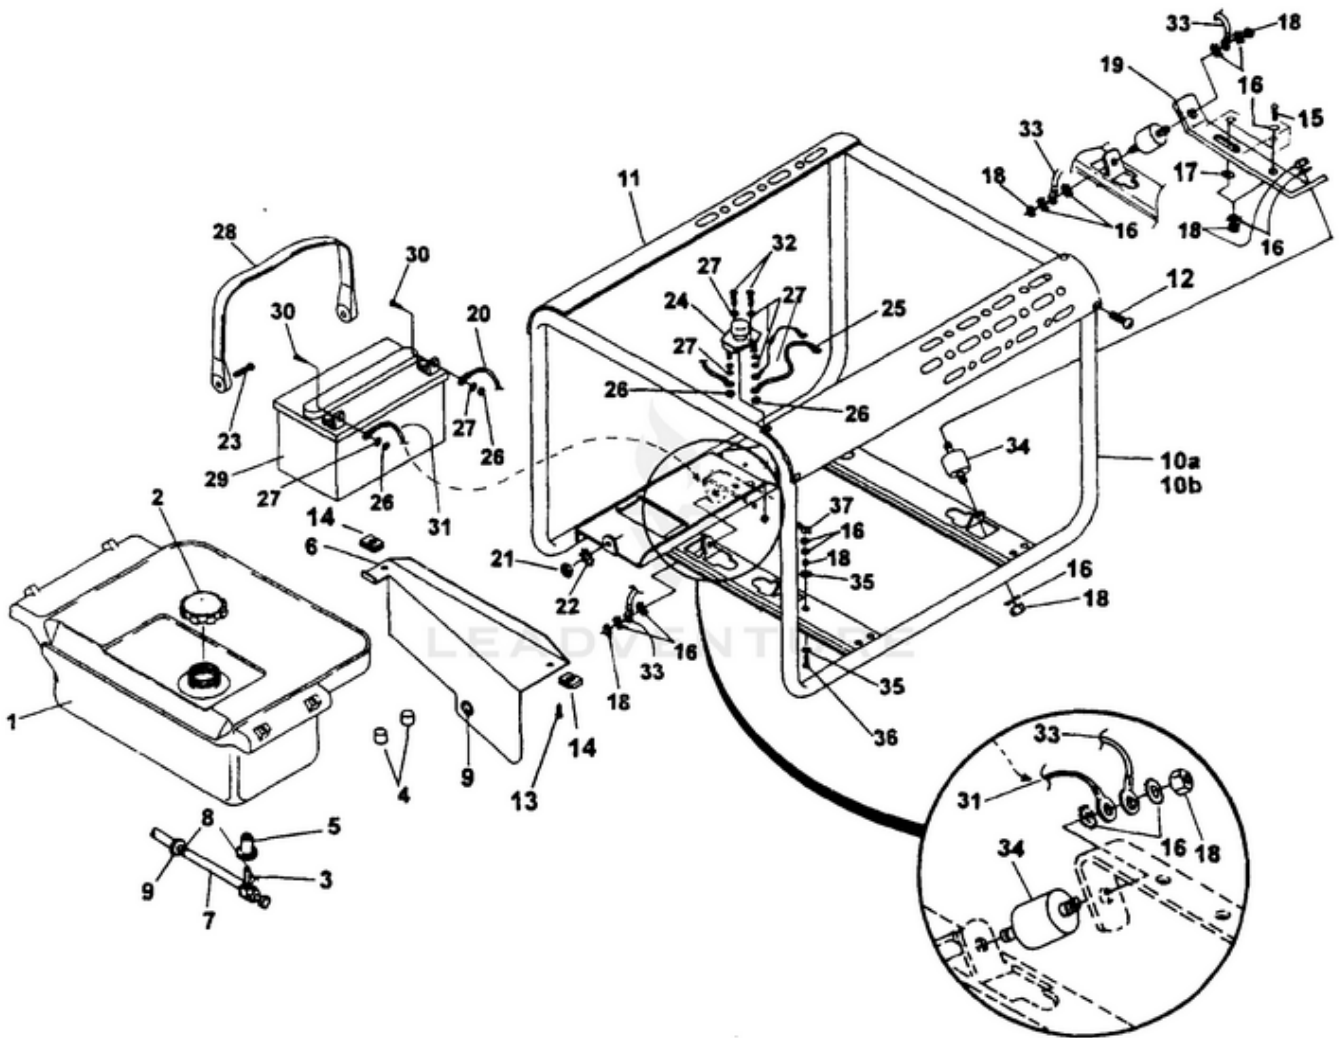

LRI4400 C.A.R.B. Generator UT-03804 - Tank & Frame

Rendered by LeadVenture, Inc.

Ref #	Part #	Description	Qty	Context	Note
1	A04861	FUEL TANK (5 Gal.)	1		
2	04864	FUEL CAP (2 1/4" dia.)	1		
3	06642	VALVE-Fuel	1		
4	06644	PAD-Fuel Tank	4		
5	47222	BUSHING	1		
6	063881	SHIELD-Fuel Tank	1		
7	4958608	FUEL LINE	1		
8	49587	CLIP-Hose	2		
9	04818	BUSHING-Snap In	1		
10A	A06406	ROLL CAGE (LR4400, LR5500, LR4400/CSA, LR5500/CSA)	1		
10B	A06401	ROLL CAGE (LRE4400, LRE5500, LRE4400/CSA, LRE5500/CSA)	1		
11	063831	BRACE-Tank Support	2		
12	96620	SCREW-Torx (10-24 X 1/2")	8		
13	80577	SCREW-Pan Hd. (8-32 X 3/8")	2		
14	81227	NUT-Hi Speed	2		
15	80197	SCREW-Hex Hd. (5/16-18 X 2")	4		
16	83081	WASHER-Lock (int.)	16		
17	84046	WASHER-Flat	1		
18	81162	NUT-Hex (5/16-18)	15		
19	49265	SUPPORT-Engine	1		
20	A02532	CABLE-Battery (Red, Pos.)	1		
21	81010	NUT-Hex (10-32)	2		
22	83046	WASHER-Lock	2		
23	06665	SCREW-Shoulder (10-32 X 1/4")	2		
24	49705	SWITCH-Starter	1		
	A04799	BATTERY & CABLE KIT	1		
25	04800	BATTERY CABLE (Red, to Switch)	1		
26	81242	NUT-Hex (10-32)	4		
27	83009	WASHER-Lock	4		
28	048011	STRAP-Battery Hold Down	1		
29	49833A	BATTERY (12 Volt)	1		
30	80049	SCREW-Hex Hd. (1/4-20 X 5/8")	2		
31	04802	BATTERY CABLE (Black, to Ground)	1		
32	82477	SCREW-Hex Hd. (1/4-20 X 1/2")	2		
33	A49399	GROUND STRAP	2		
34	49367	ISOLATOR	4		
35	83033	WASHER-Lock (ext./int.)	6		
36	80088	SCREW-Hex Hd. (5/16-18 X 1 1/2")	1		
37	81015	NUT-Wing	1