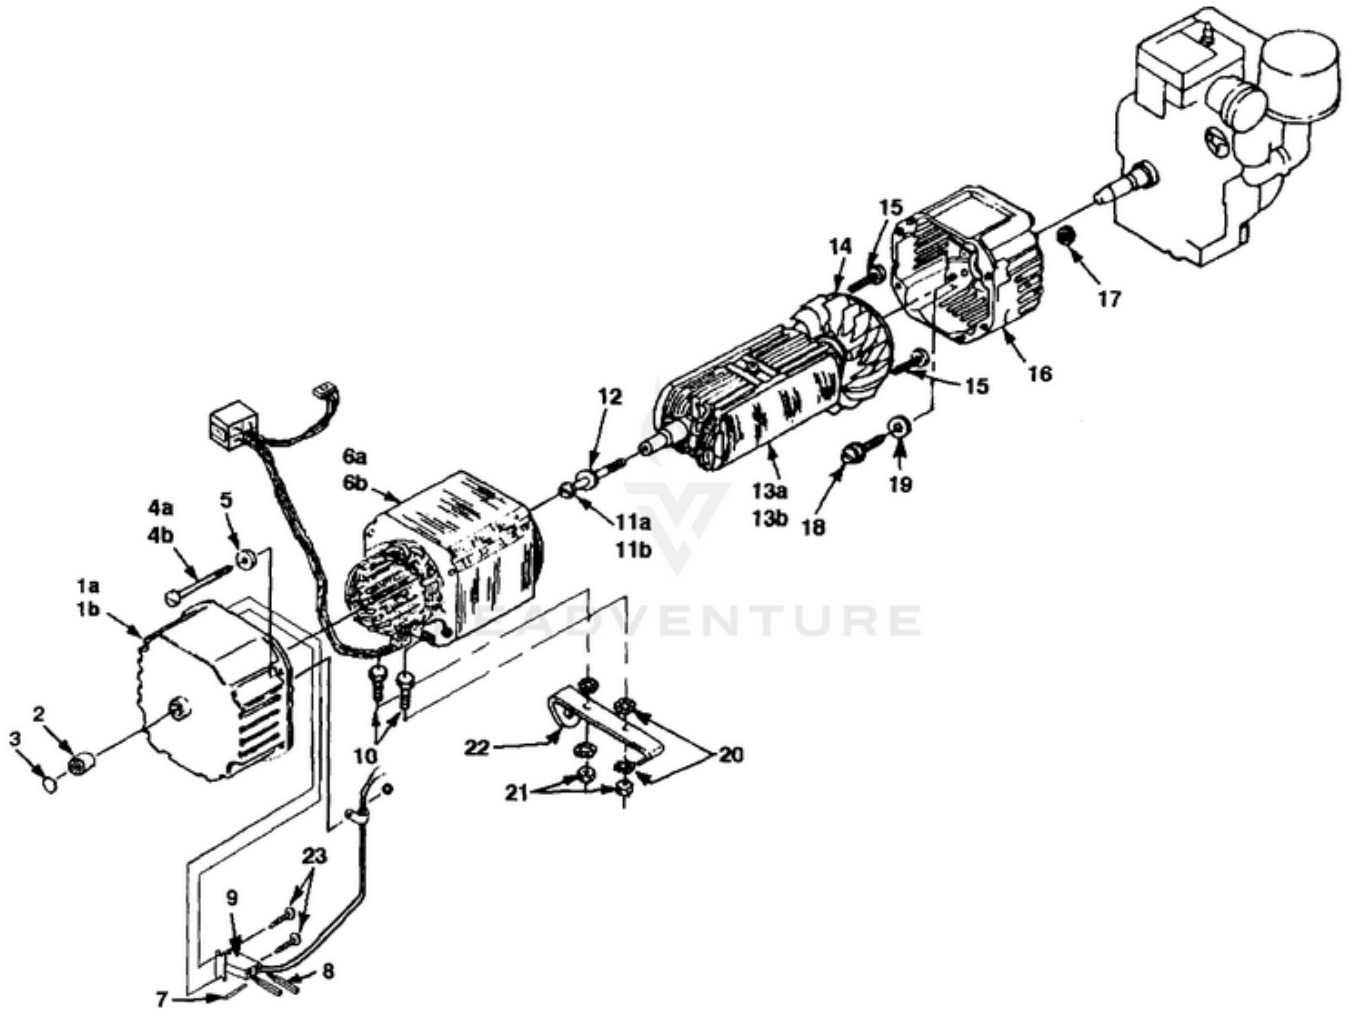

LRI4400 C.A.R.B. Generator UT-03804 - Generator End

Rendered by LeadVenture, Inc.

Ref #	Part #	Description	Qty	Context	Note
1A	A07068	COMP. BRUSH HEAD(LRI4400 & LRIE4400, LRI5500, LRIE5500)	1		
1B	A07124	COMP. BRUSH HEAD(LRI4400/CSA, LRIE4400/CSA, LRI5500/CSA, LRIE5500/CSA)	1		
2	03044	BEARING-Needle	1		
3	02438	EXPANDER-Plug	1		
4A	4885307	BOLT-Stator (LRI & LRIE 4400'S)	4		
4B	4885301	BOLT-Stator (LRI & LRIE 5500'S)	4		
5	84124	WASHER-Flat	4		
6A	A06771S	STATOR & HARNESS (LRI & LRIE4400'S)	1		
6B	A06770S	STATOR & HARNESS (LRI & LRIE5500'S)	1		
	A03035	BRUSH & RETAINER KIT	1		
7	02857	PIN	1		
8	02664	BRUSH	2		
9	02365	BRUSH HOLDER	1		
10	80083	SCREW-Hex Hd. (5/16-18 X 3/4")	2		
11A	4885210	BOLT-Rotor (LRI & LRIE 4400'S)	1		
11B	4885207	BOLT-Rotor (LRI & LRIE 5500'S)	1		
12	83002	WASHER-Lock (5/16")	1		
13A	A02799AS	ROTOR (LRI & LRIE 4400'S)	1		
13B	A02798AS	ROTOR (LRI & LRIE 5500'S)	1		
14	A04013	FAN-Generator	1		
15	82526	SCREW-Pan Hd. (6-19 X 3/4")	4		
16	020267	END BELL	1		
17	81267	NUT-Hex (1/4-20)	4		
18	80187	SCREW-Hex Hd. (3/8-16 X 3/4")	4		
19	83078	WASHER-Lock	4		
20	83033	WASHER-Lock (int./ext.)	4		
21	81162	NUT-Hex (5/16-18)	2		
22	063781	GENERATOR SUPPORT	1		
23	82526	SCREW-Pan Hd. (6-19 X 3/4")	2