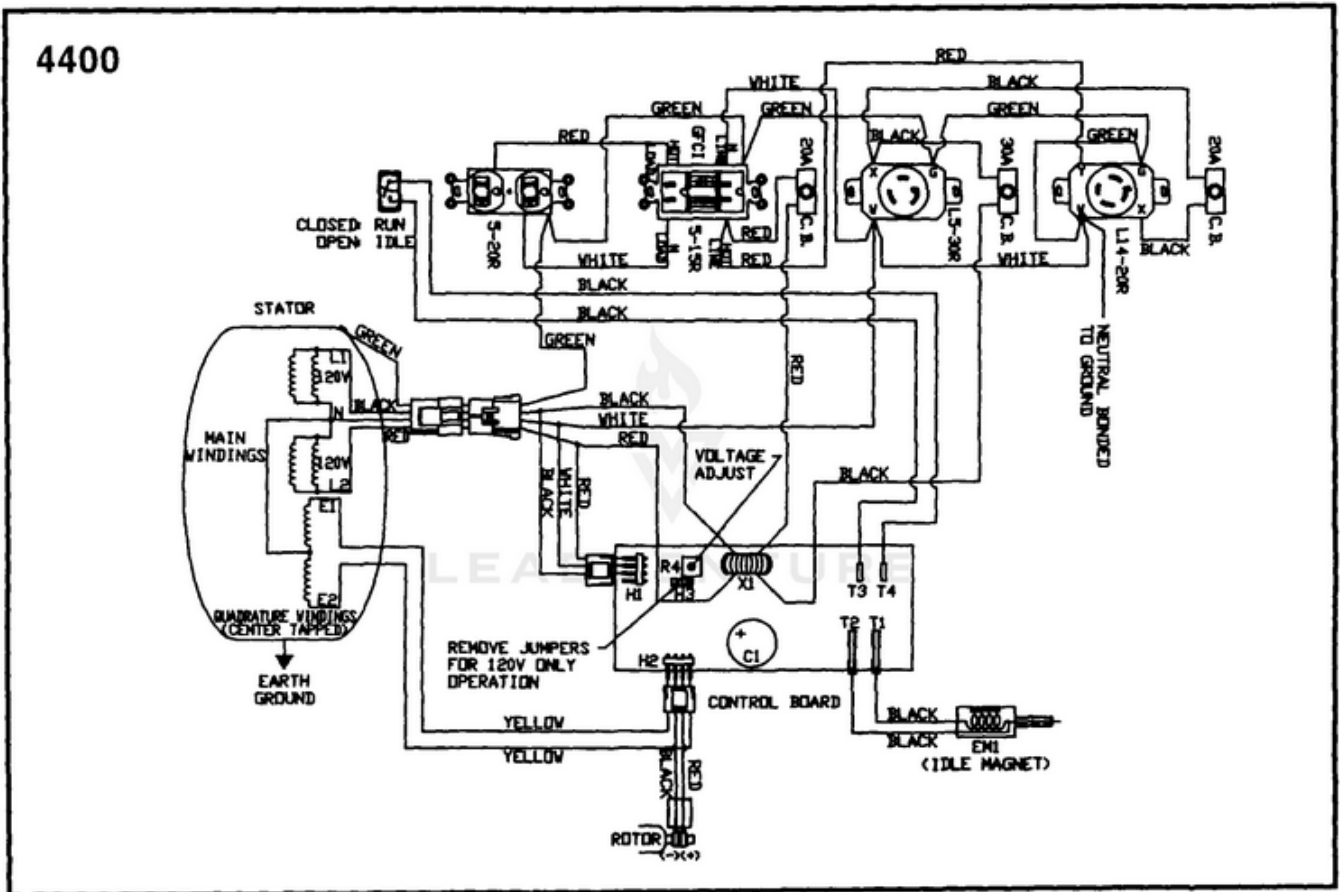

Ref #	Part #	Description	Qty	Context	Note
1	A04861	FUEL TANK (5 Gal.)	1		
2	04864	FUEL CAP (2 1/4" dia.)	1		
3	06642	VALVE-Fuel	1		
4	06644	PAD-Fuel Tank	4		
5	47222	BUSHING	1		
6	063881	SHIELD-Fuel Tank	1		
7	4958608	FUEL LINE	1		
8	49587	CLIP-Hose	2		
9	04818	BUSHING-Snap In	1		
10A	A06406	ROLL CAGE (LR4400, LR5500, LR4400/CSA, LR5500/CSA)	1		
10B	A06401	ROLL CAGE (LRE4400, LRE5500, LRE4400/CSA, LRE5500/CSA)	1		
11	063831	BRACE-Tank Support	2		
12	96620	SCREW-Torx (10-24 X 1/2")	8		
13	80577	SCREW-Pan Hd. (8-32 X 3/8")	2		
14	81227	NUT-Hi Speed	2		
15	80197	SCREW-Hex Hd. (5/16-18 X 2")	4		
16	83081	WASHER-Lock (int.)	16		
17	84046	WASHER-Flat	1		
18	81162	NUT-Hex (5/16-18)	15		
19	49265	SUPPORT-Engine	1		
20	A02532	CABLE-Battery (Red, Pos.)	1		
21	81010	NUT-Hex (10-32)	2		
22	83046	WASHER-Lock	2		
23	06665	SCREW-Shoulder (10-32 X 1/4")	2		
24	49705	SWITCH-Starter	1		
	A04799	BATTERY & CABLE KIT	1		
25	04800	BATTERY CABLE (Red, to Switch)	1		
26	81242	NUT-Hex (10-32)	4		
27	83009	WASHER-Lock	4		
28	048011	STRAP-Battery Hold Down	1		
29	49833A	BATTERY (12 Volt)	1		
30	80049	SCREW-Hex Hd. (1/4-20 X 5/8")	2		
31	04802	BATTERY CABLE (Black, to Ground)	1		
32	82477	SCREW-Hex Hd. (1/4-20 X 1/2")	2		
33	A49399	GROUND STRAP	2		
34	49367	ISOLATOR	4		
35	83033	WASHER-Lock (ext./int.)	6		
36	80088	SCREW-Hex Hd. (5/16-18 X 1 1/2")	1		
37	81015	NUT-Wing	1		

LRI4400 Generator UT-03787-B - Wiring Diagram

Rendered by LeadVenture, Inc.