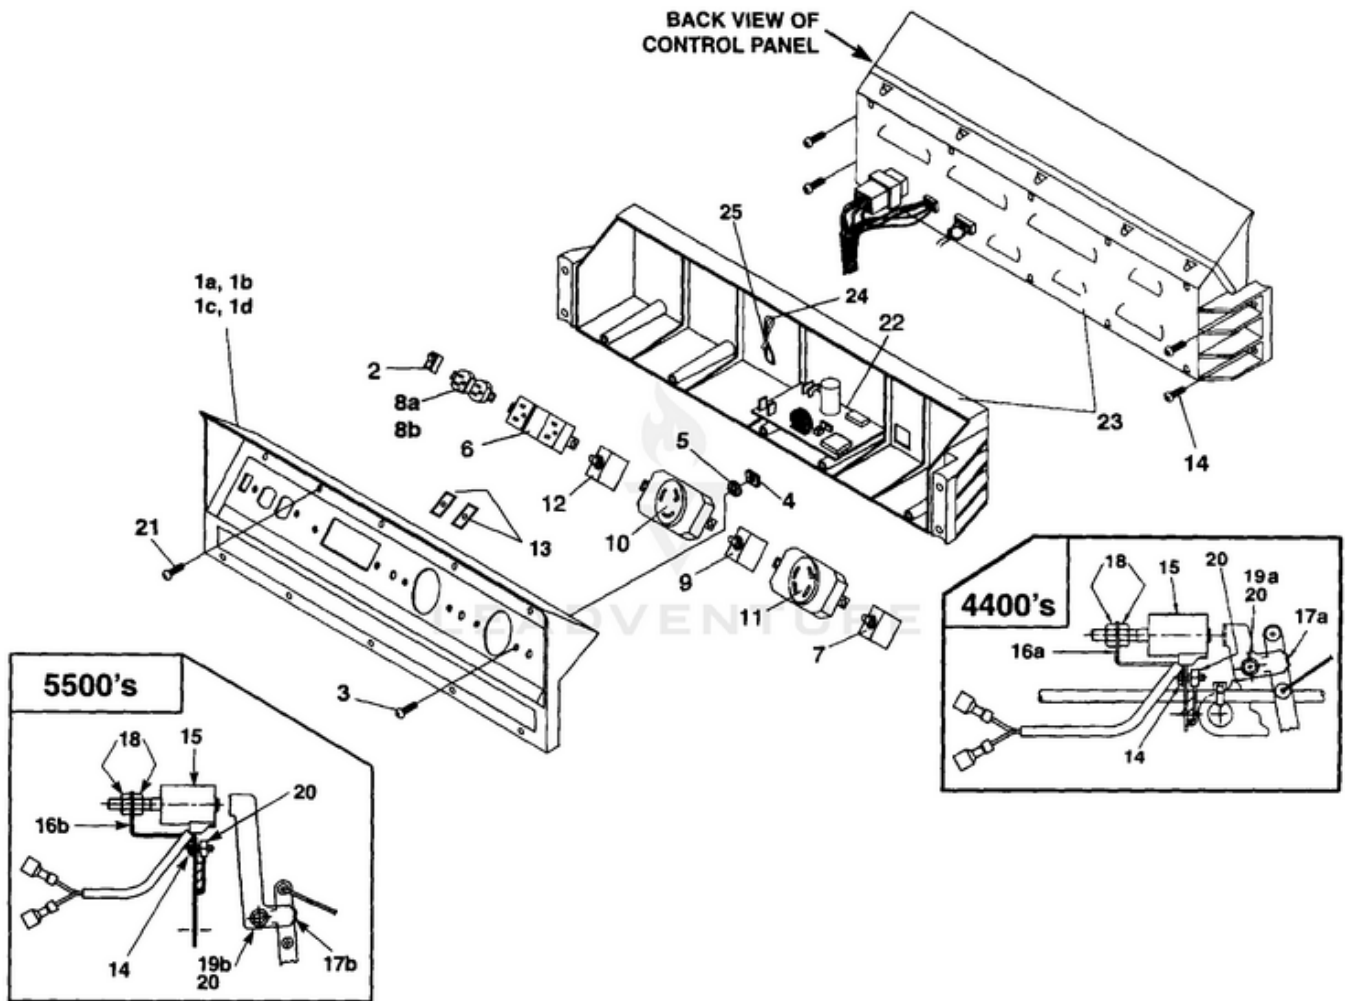

LRI4400 Generator UT-03787-B - Control Panel

Rendered by LeadVenture, Inc.

Ref #	Part #	Description	Qty	Context Note
1A	A07101A	CONTROL PANEL (LRI4400, LRIE4400)	1	
1B	A07067A	CONTROL PANEL (LRI5500, LRIE5500)	1	
1C	A07122	CONTROL PANEL (LRI4400/CSA, LRIE4400/CSA)	1	
1D	A07121	CONTROL PANEL (LRI5500/CSA, LRIE5500/CSA)		
2	02497	SWITCH	1	
3	80577	SCREW-Pan Hd. (8-32 X 7/8")	8	
4	81009	NUT-Hex	8	
5	83022	WASHER-Lock	8	
6	04058	RECEPTACLE (GFCI)	1	
7	49831A	CIRCUIT BREAKER (20 amp)	2	
8A	51373	RECEPTACLE-Duplex (LRI4400, LRIE4400, LRI5500, LRIE5500)	1	
8B	49803A	RECEPTACLE-Duplex (120 V) (LRI4400/CSA)	1	
9	06692A	CIRCUIT BREAKER (30 amp)	1	
10	42601	RECEPTACLE-Locking (120V)	1	
11	46508	RECEPTACLE-Locking (240V)	1	
12	01649A	CIRCUIT BREAKER (15 amp)	2	(LRI4400/CSA, LRIE4400/CSA, LRI5500/CSA, LRIE5500/CSA, LRIE4400/CSA, LRI5500/CSA, LRIE/5500/CSA)
13	98792	RUBBER BUMPER	2	
14	96620	SCREW-Torx Hd. (10-24 X 1/2)	4	
15	A07062	ELECTROMAGNET	1	
16A	070781	BRACKET (8HP) (4400's)	1	
16B	070661	BRACKET (11HP) (5500's)	1	
17A	070791	PADDLE (8HP) (4400's)	1	
17B	070651	PADDLE (11HP) (5500's)	1	
18	810652	NUT-Hex (1/4-28) (4400 & 5500)	2	
19A	80049	SCREW-Hex Hd. (1/4-20 X 5/8") (4400 & 5500)	1	
19B	80049	SCREW-Hex Hd. (1/4-20 X 5/8") (4400 & 5500)	1	
20	81227	SPEED Nut (8-32) (4400 & 5500)	2	
21	82536	SCREW-Plastite (8-16 X 3/4")	10	
22	A06257	CONTROL BOARD	1	
23	066461	CONTROL PANEL-Back	1	
24	46840	TIE, Cable	1	
25	06655	Clip, Tie	1	