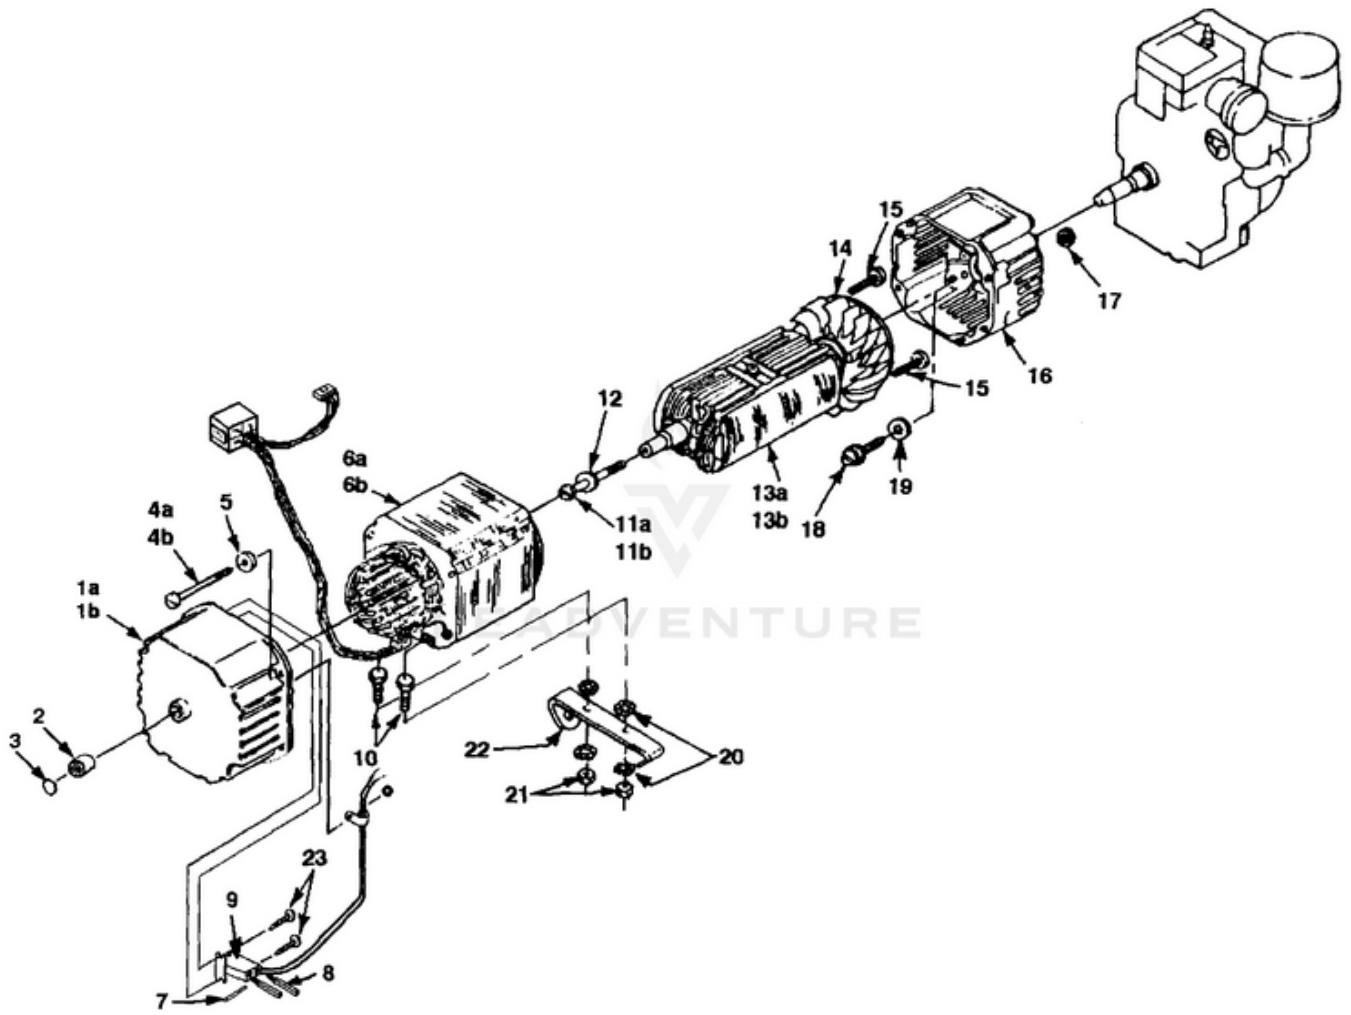

LRI4400 Generator UT-03787-B - Generator End

Rendered by LeadVenture, Inc.

Ref #	Part #	Description	Qty	Context	Note
1A	A07068	COMP. BRUSH HEAD(LRI4400 & LRIE4400, LRI5500, LRIE5500)	1		
1B	A07124	COMP. BRUSH HEAD(LRI4400/CSA, LRIE4400/CSA, LRI5500/CSA, LRIE5500/CSA)	1		
2	03044	BEARING-Needle	1		
3	02438	EXPANDER-Plug	1		
4A	4885307	BOLT-Stator (LRI & LRIE 4400'S)	4		
4B	4885301	BOLT-Stator (LRI & LRIE 5500'S)	4		
5	84124	WASHER-Flat	4		
6A	A06771S	STATOR & HARNESS (LRI & LRIE4400'S)	1		
6B	A06770S	STATOR & HARNESS (LRI & LRIE5500'S)	1		
	A03035	BRUSH & RETAINER KIT	1		
7	02857	PIN	1		
8	02664	BRUSH	2		
9	02365	BRUSH HOLDER	1		
10	80083	SCREW-Hex Hd. (5/16-18 X 3/4")	2		
11A	4885210	BOLT-Rotor (LRI & LRIE 4400'S)	1		
11B	4885207	BOLT-Rotor (LRI & LRIE 5500'S)	1		
12	83002	WASHER-Lock (5/16")	1		
13A	A02799AS	ROTOR (LRI & LRIE 4400'S)	1		
13B	A02798AS	ROTOR (LRI & LRIE 5500'S)	1		
14	A04013	FAN-Generator	1		
15	82526	SCREW-Pan Hd. (6-19 X 3/4")	4		
16	020267	END BELL	1		
17	81267	NUT-Hex (1/4-20)	4		
18	80187	SCREW-Hex Hd. (3/8-16 X 3/4")	4		
19	83078	WASHER-Lock	4		
20	83033	WASHER-Lock (int./ext.)	4		
21	81162	NUT-Hex (5/16-18)	2		
22	063781	GENERATOR SUPPORT	1		
23	82526	SCREW-Pan Hd. (6-19 X 3/4")	2