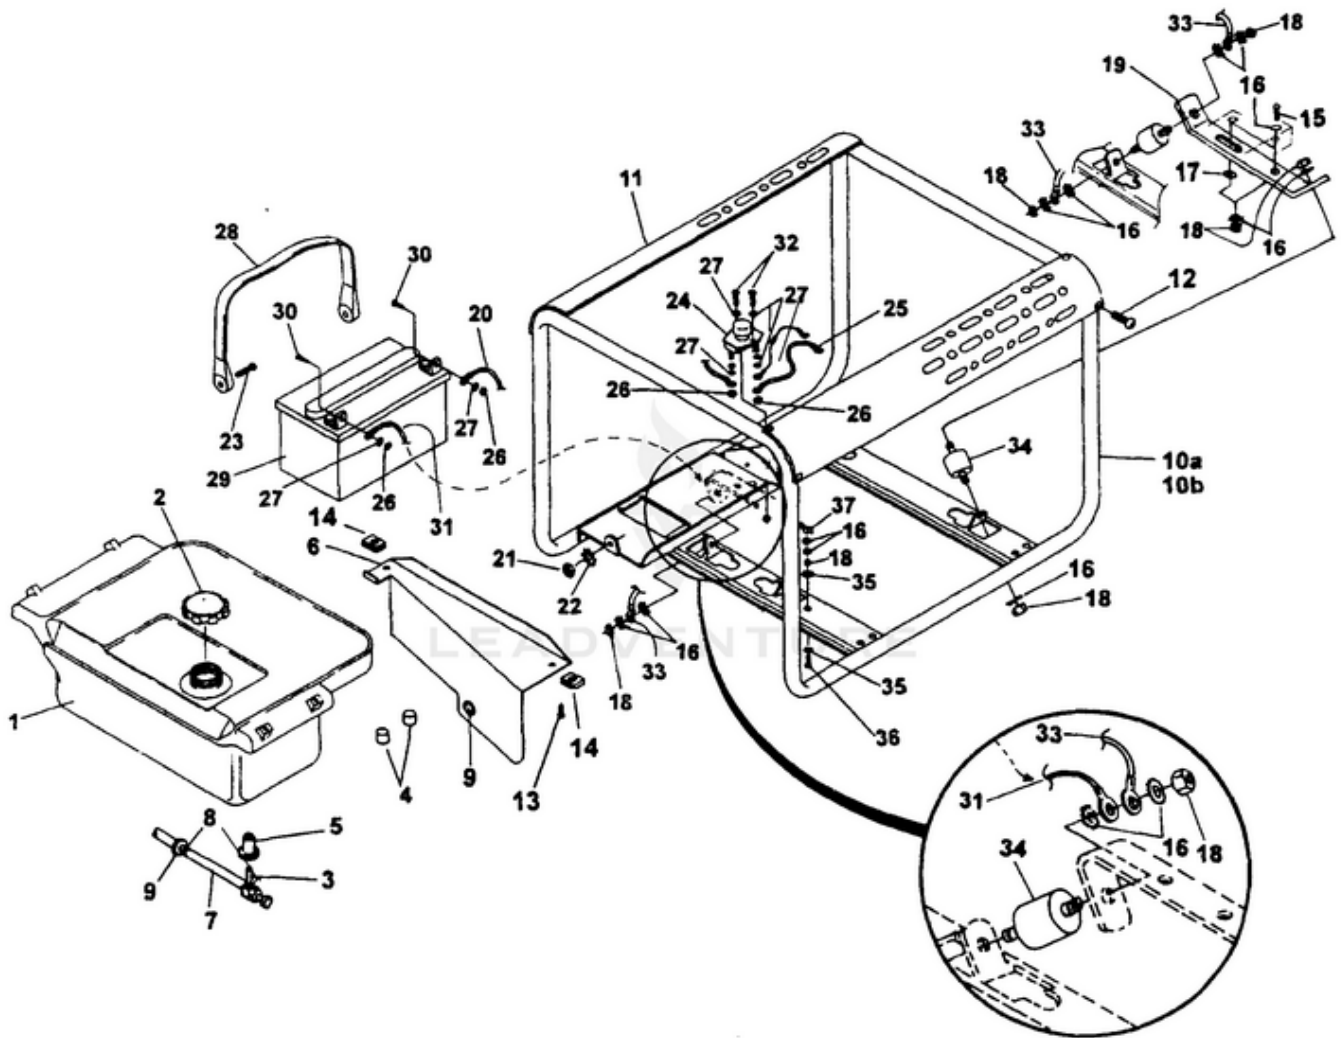

LRI4400 Generator UT-03787-B - Tank & Frame

Rendered by LeadVenture, Inc.

Ref #	Part #	Description	Qty	Context	Note
1	A04861	FUEL TANK (5 Gal.)	1		
2	04864	FUEL CAP (2 1/4" dia.)	1		
3	06642	VALVE-Fuel	1		
4	06644	PAD-Fuel Tank	4		
5	47222	BUSHING	1		
6	063881	SHIELD-Fuel Tank	1		
7	4958608	FUEL LINE	1		
8	49587	CLIP-Hose	2		
9	04818	BUSHING-Snap In	1		
10A	A06406	ROLL CAGE (LR4400, LR5500, LR4400/CSA, LR5500/CSA)	1		
10B	A06401	ROLL CAGE (LRE4400, LRE5500, LRE4400/CSA, LRE5500/CSA)	1		
11	063831	BRACE-Tank Support	2		
12	96620	SCREW-Torx (10-24 X 1/2")	8		
13	80577	SCREW-Pan Hd. (8-32 X 3/8")	2		
14	81227	NUT-Hi Speed	2		
15	80197	SCREW-Hex Hd. (5/16-18 X 2")	4		
16	83081	WASHER-Lock (int.)	16		
17	84046	WASHER-Flat	1		
18	81162	NUT-Hex (5/16-18)	15		
19	49265	SUPPORT-Engine	1		
20	A02532	CABLE-Battery (Red, Pos.)	1		
21	81010	NUT-Hex (10-32)	2		
22	83046	WASHER-Lock	2		
23	06665	SCREW-Shoulder (10-32 X 1/4")	2		
24	49705	SWITCH-Starter	1		
	A04799	BATTERY & CABLE KIT	1		
25	04800	BATTERY CABLE (Red, to Switch)	1		
26	81242	NUT-Hex (10-32)	4		
27	83009	WASHER-Lock	4		
28	048011	STRAP-Battery Hold Down	1		
29	49833A	BATTERY (12 Volt)	1		
30	80049	SCREW-Hex Hd. (1/4-20 X 5/8")	2		
31	04802	BATTERY CABLE (Black, to Ground)	1		
32	82477	SCREW-Hex Hd. (1/4-20 X 1/2")	2		
33	A49399	GROUND STRAP	2		
34	49367	ISOLATOR	4		
35	83033	WASHER-Lock (ext./int.)	6		
36	80088	SCREW-Hex Hd. (5/16-18 X 1 1/2")	1		
37	81015	NUT-Wing	1