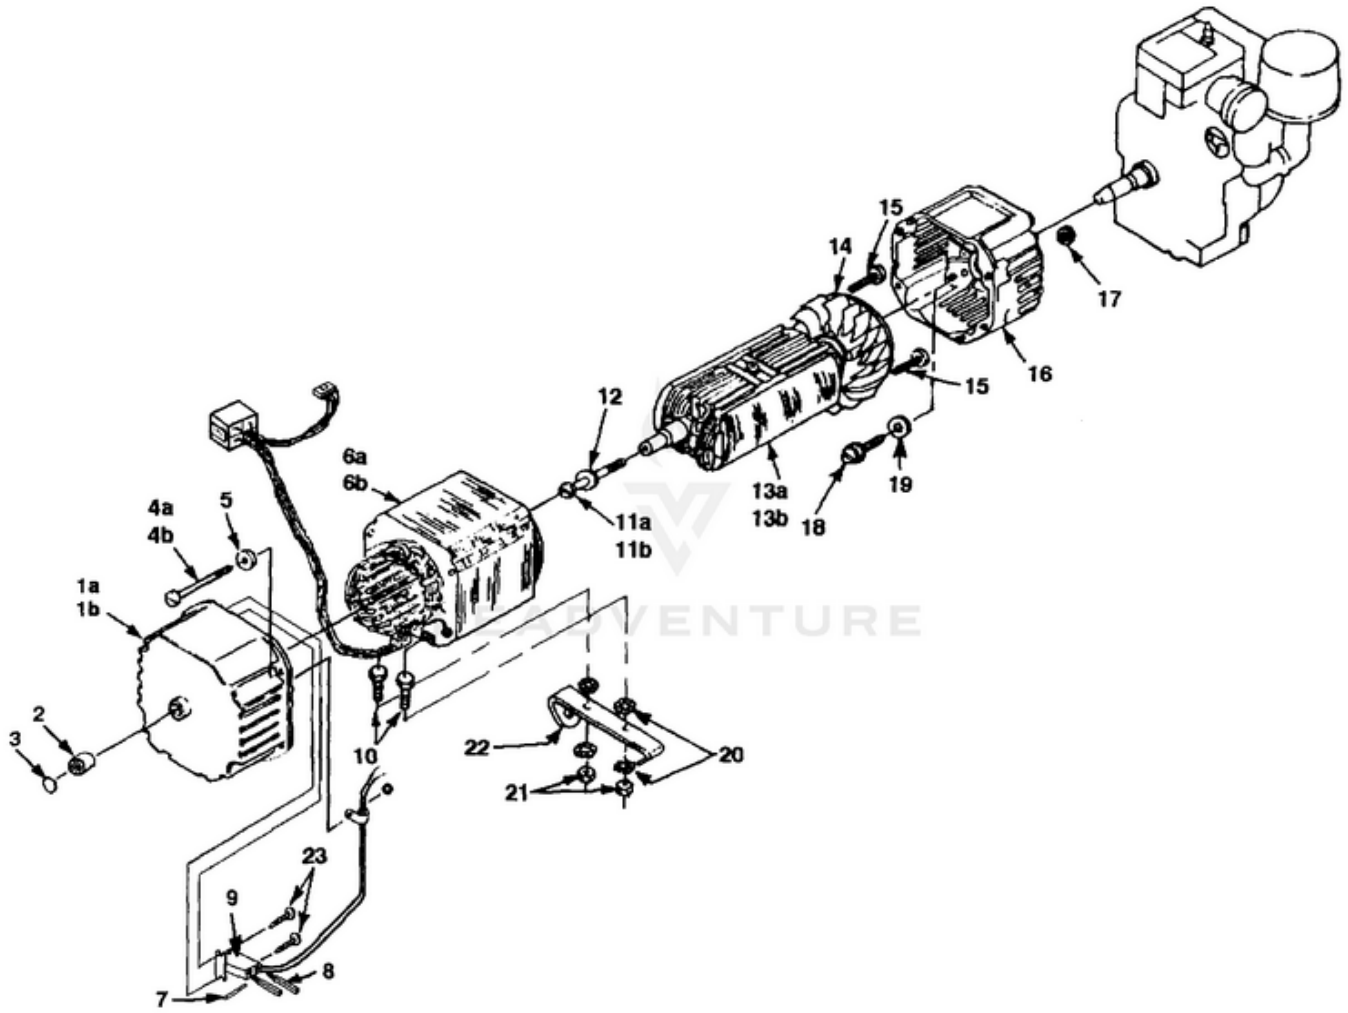

LRI4400 Generator UT-03787 - Generator End

Rendered by LeadVenture, Inc.

Ref #	Part #	Description	Qty	Context	Note
1A	A07068	COMP. BRUSH HEAD(LRI4400 & LRIE4400, LRI5500, LRIE5500)	1		
1B	A07124	COMP. BRUSH HEAD(LRI4400/CSA, LRIE4400/CSA, LRI5500/CSA, LRIE5500/CSA)	1		
2	03044	BEARING-Needle	1		
3	02438	EXPANDER-Plug	1		
4A	4885307	BOLT-Stator (LRI & LRIE 4400'S)	4		
4B	4885301	BOLT-Stator (LRI & LRIE 5500'S)	4		
5	84124	WASHER-Flat	4		
6A	A06771S	STATOR & HARNESS (LRI & LRIE4400'S)	1		
6B	A06770S	STATOR & HARNESS (LRI & LRIE5500'S)	1		
	A03035	BRUSH & RETAINER KIT	1		
7	02857	PIN	1		
8	02664	BRUSH	2		
9	02365	BRUSH HOLDER	1		
10	80083	SCREW-Hex Hd. (5/16-18 X 3/4")	2		
11A	4885210	BOLT-Rotor (LRI & LRIE 4400'S)	1		
11B	4885207	BOLT-Rotor (LRI & LRIE 5500'S)	1		
12	83002	WASHER-Lock (5/16")	1		
13A	A02799AS	ROTOR (LRI & LRIE 4400'S)	1		
13B	A02798AS	ROTOR (LRI & LRIE 5500'S)	1		
14	A04013	FAN-Generator	1		
15	82526	SCREW-Pan Hd. (6-19 X 3/4")	4		
16	020267	END BELL	1		
17	81267	NUT-Hex (1/4-20)	4		
18	80187	SCREW-Hex Hd. (3/8-16 X 3/4")	4		
19	83078	WASHER-Lock	4		
20	83033	WASHER-Lock (int./ext.)	4		
21	81162	NUT-Hex (5/16-18)	2		
22	063781	GENERATOR SUPPORT	1		
23	82526	SCREW-Pan Hd. (6-19 X 3/4")	2