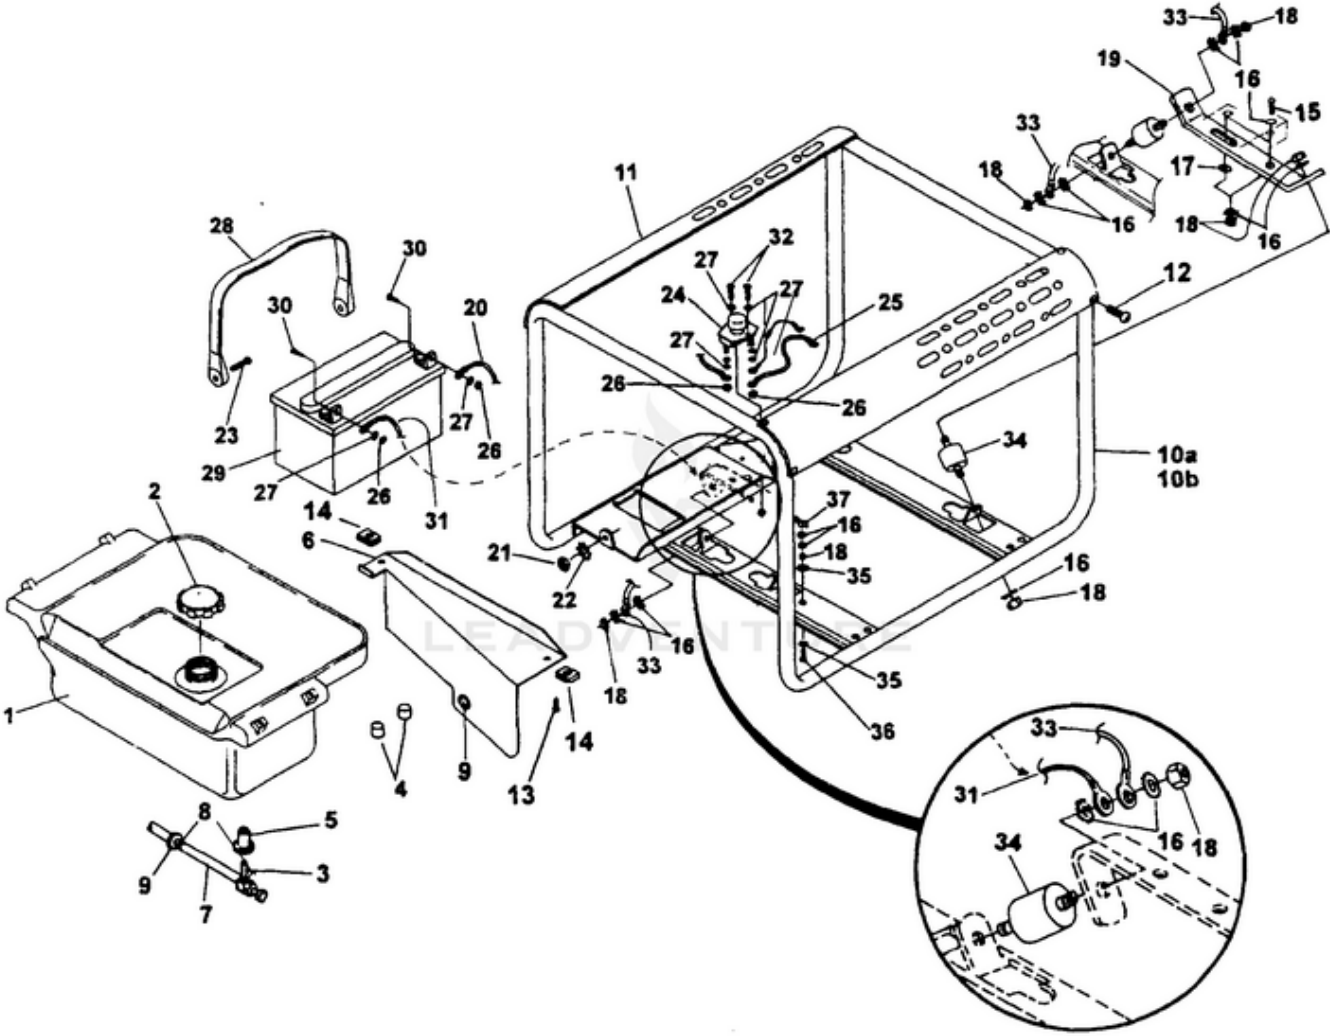

LRI4400 Generator UT-03787 - Tank & Frame

Rendered by LeadVenture, Inc.

Ref #	Part #	Description	Qty	Context	Note
1	A04861	FUEL TANK (5 Gal.)	1		
2	04864	FUEL CAP (2 1/4" dia.)	1		
3	06642	VALVE-Fuel	1		
4	06644	PAD-Fuel Tank	4		
5	47222	BUSHING	1		
6	063881	SHIELD-Fuel Tank	1		
7	4958608	FUEL LINE	1		
8	49587	CLIP-Hose	2		
9	04818	BUSHING-Snap In	1		
10A	A06406	ROLL CAGE (LR4400, LR5500, LR4400/CSA, LR5500/CSA)	1		
10B	A06401	ROLL CAGE (LRE4400, LRE5500, LRE4400/CSA, LRE5500/CSA)	1		
11	063831	BRACE-Tank Support	2		
12	96620	SCREW-Torx (10-24 X 1/2")	8		
13	80577	SCREW-Pan Hd. (8-32 X 3/8")	2		
14	81227	NUT-Hi Speed	2		
15	80197	SCREW-Hex Hd. (5/16-18 X 2")	4		
16	83081	WASHER-Lock (int.)	16		
17	84046	WASHER-Flat	1		
18	81162	NUT-Hex (5/16-18)	15		
19	49265	SUPPORT-Engine	1		
20	A02532	CABLE-Battery (Red, Pos.)	1		
21	81010	NUT-Hex (10-32)	2		
22	83046	WASHER-Lock	2		
23	06665	SCREW-Shoulder (10-32 X 1/4")	2		
24	49705	SWITCH-Starter	1		
	A04799	BATTERY & CABLE KIT	1		
25	04800	BATTERY CABLE (Red, to Switch)	1		
26	81242	NUT-Hex (10-32)	4		
27	83009	WASHER-Lock	4		
28	048011	STRAP-Battery Hold Down	1		
29	49833A	BATTERY (12 Volt)	1		
30	80049	SCREW-Hex Hd. (1/4-20 X 5/8")	2		
31	04802	BATTERY CABLE (Black, to Ground)	1		
32	82477	SCREW-Hex Hd. (1/4-20 X 1/2")	2		
33	A49399	GROUND STRAP	2		
34	49367	ISOLATOR	4		
35	83033	WASHER-Lock (ext./int.)	6		
36	80088	SCREW-Hex Hd. (5/16-18 X 1 1/2")	1		
37	81015	NUT-Wing	1