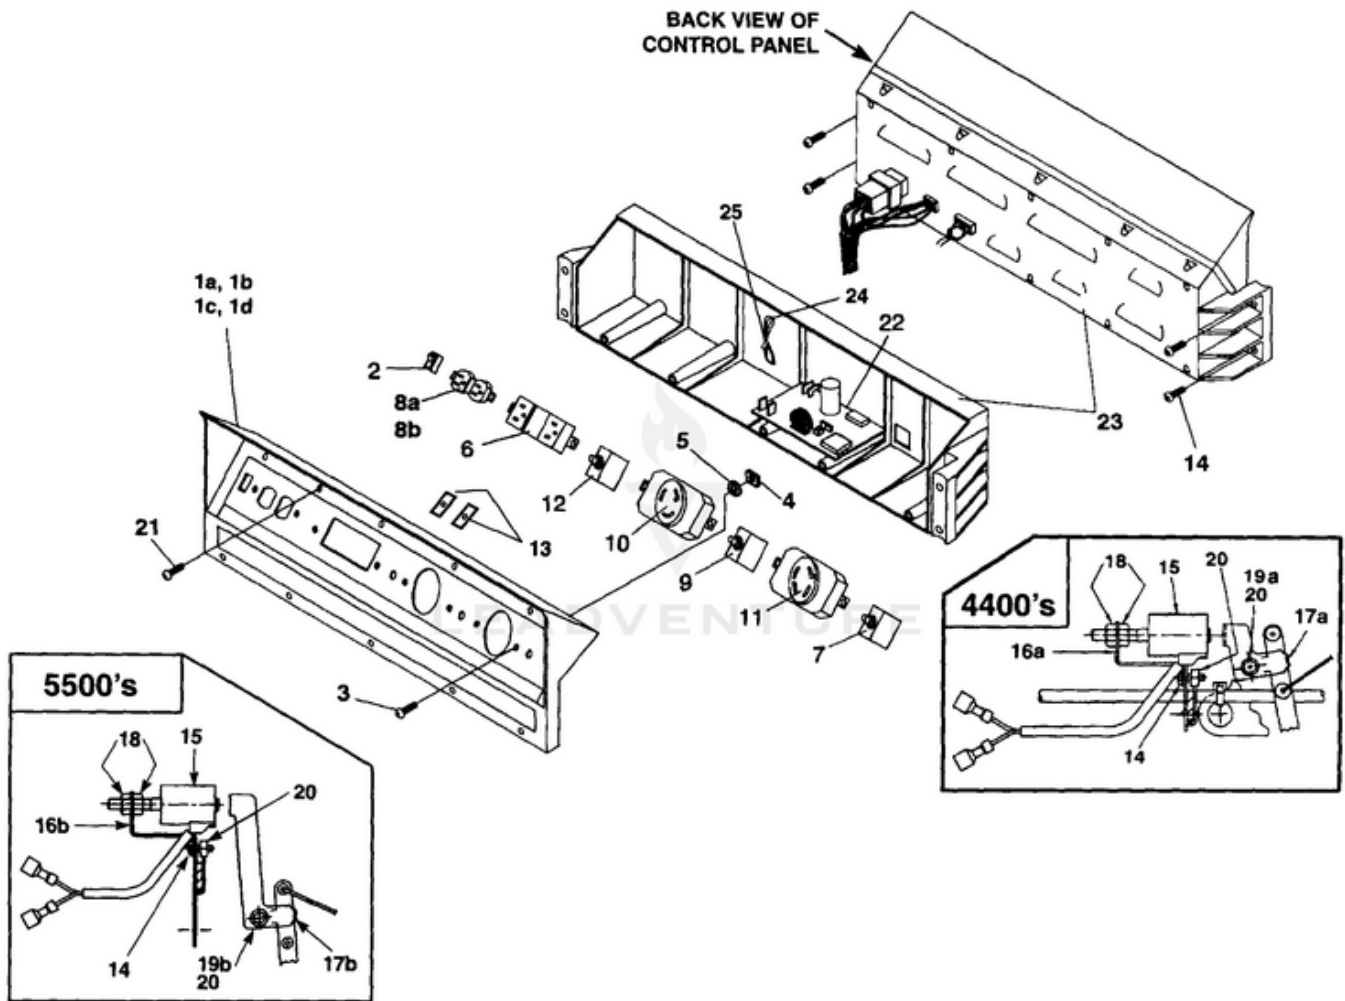

LRI4400 Generator UT-03787 - Control Panel

Rendered by LeadVenture, Inc.

Ref #	Part #	Description	Qty	Context Note
1A	A07101A	CONTROL PANEL (LRI4400, LRIE4400)	1	
1B	A07067A	CONTROL PANEL (LRI5500, LRIE5500)	1	
1C	A07122	CONTROL PANEL (LRI4400/CSA, LRIE4400/CSA)	1	
1D	A07121	CONTROL PANEL (LRI5500/CSA, LRIE5500/CSA)		
2	02497	SWITCH	1	
3	80577	SCREW-Pan Hd. (8-32 X 7/8")	8	
4	81009	NUT-Hex	8	
5	83022	WASHER-Lock	8	
6	04058	RECEPTACLE (GFCI)	1	
7	49831A	CIRCUIT BREAKER (20 amp)	2	
8A	51373	RECEPTACLE-Duplex (LRI4400, LRIE4400, LRI5500, LRIE5500)	1	
8B	49803A	RECEPTACLE-Duplex (120 V) (LRI4400/CSA)	1	
9	06692A	CIRCUIT BREAKER (30 amp)	1	
10	42601	RECEPTACLE-Locking (120V)	1	
11	46508	RECEPTACLE-Locking (240V)	1	
12	01649A	CIRCUIT BREAKER (15 amp)	2	(LRI4400/CSA, LRIE4400/CSA, LRI5500/CSA, LRIE5500/CSA LRIE4400/CSA, LRI5500/CSA, LRIE/5500/CSA)
13	98792	RUBBER BUMPER	2	
14	96620	SCREW-Torx Hd. (10-24 X 1/2)	4	
15	A07062	ELECTROMAGNET	1	
16A	070781	BRACKET (8HP) (4400's)	1	
16B	070661	BRACKET (11HP) (5500's)	1	
17A	070791	PADDLE (8HP) (4400's)	1	
17B	070651	PADDLE (11HP) (5500's)	1	
18	810652	NUT-Hex (1/4-28) (4400 & 5500)	2	
19A	80049	SCREW-Hex Hd. (1/4-20 X 5/8") (4400 & 5500)	1	
19B	80049	SCREW-Hex Hd. (1/4-20 X 5/8") (4400 & 5500)	1	
20	81227	SPEED Nut (8-32) (4400 & 5500)	2	
21	82536	SCREW-Plastite (8-16 X 3/4")	10	
22	A06257	CONTROL BOARD	1	
23	066461	CONTROL PANEL-Back	1	
24	46840	TIE, Cable	1	
25	06655	Clip, Tie	1	