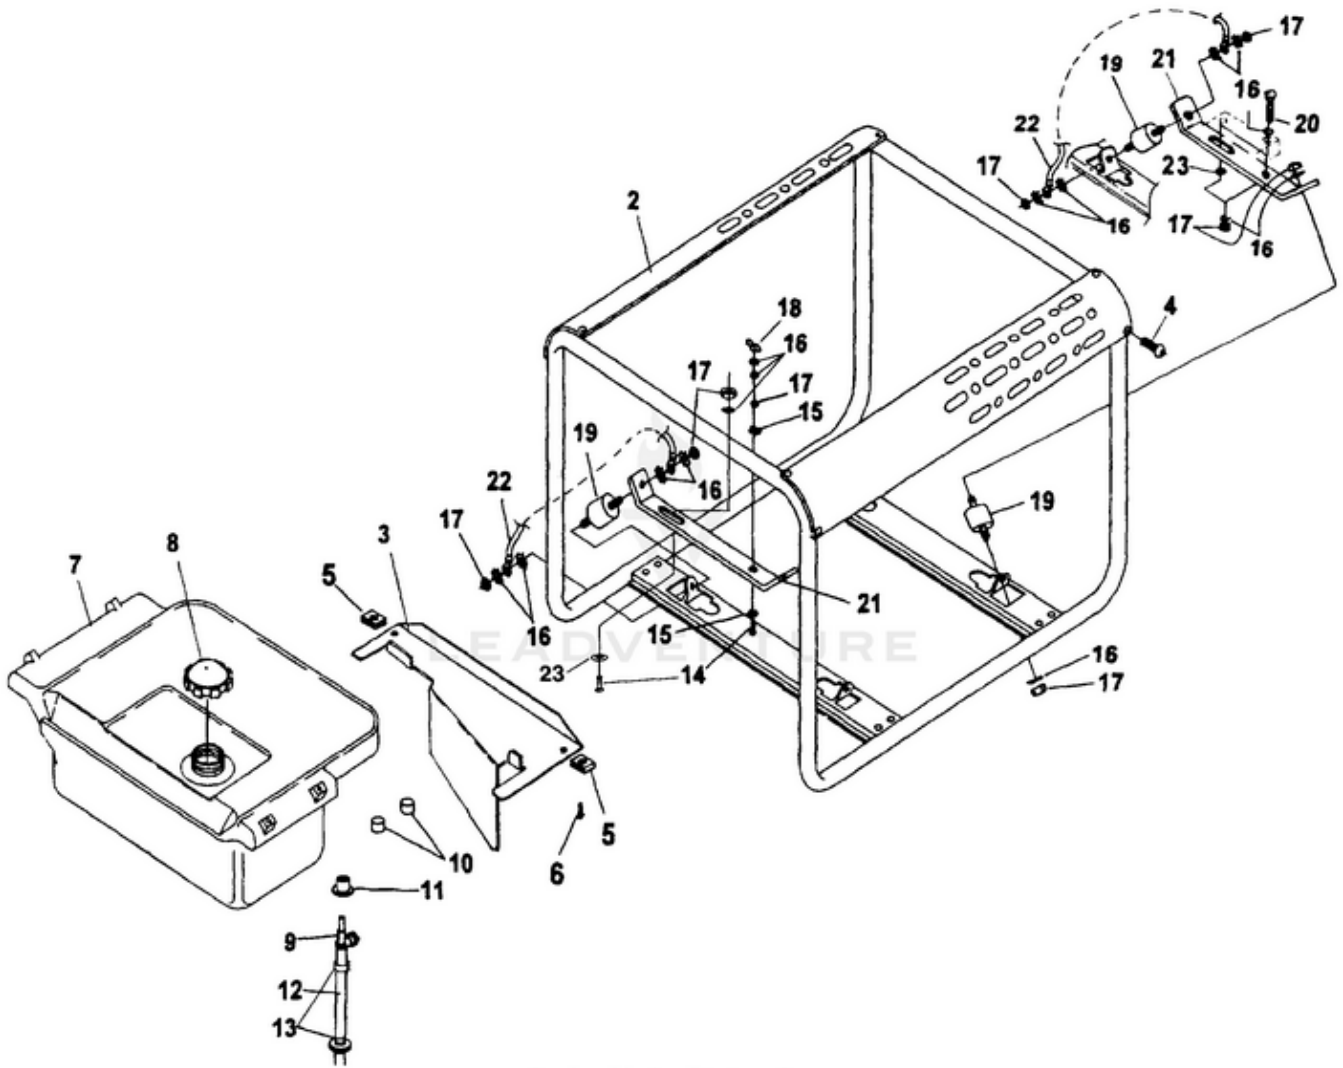

LRI2500/CSA Generator UT-03780 -Tank & Frame

Rendered by LeadVenture, Inc.

Ref #	Part #	Description	Qty	Context	Note
1	A06411	ROLL CAGE	1		
2	063831	BRACE-Tank Support	2		
3	064141	SHIELD-Fuel Tank	1		
4	96620	SCREW-Torx (10-24 X 1/2")	8		
5	81227	NUT-Speed	2		
6	80577	SCREW-Pan Hd. (8-32 X 3/8")	2		
7	A06984	FUEL TANK (3 Gal.)	1		
8	04864	CAP-Fuel (2 1/4" Dia.)	1		
9	07565	VALVE-Fuel	1		
10	06644	PAD-Fuel Tank	4		
11	47222	BUSHING	1		
12	4958608	HOSE-Fuel (8")	1		
13	49587	CLIP-Hose	2		
14	80088	SCREW-Hex Hd. (5/16-18 X 1 1/4")	2		
15	83033	WASHER-Flat (5/16)	2		
16	83081	WASHER-Lock (int.)	2		
17	81162	NUT-Hex (5/16-18)	1		
18	81015	NUT-Wing (5/16-18)	1		
19	49367	ISOLATOR	4		
20	80288	SCREW-Hex Hd. (5/16-18 X 1 3/4")	2		
21	064121	SUPPORT - ENG./GEN.	2		
22	A49399	GROUND STRAP	2		
23	84046	WASHER-Flat	2