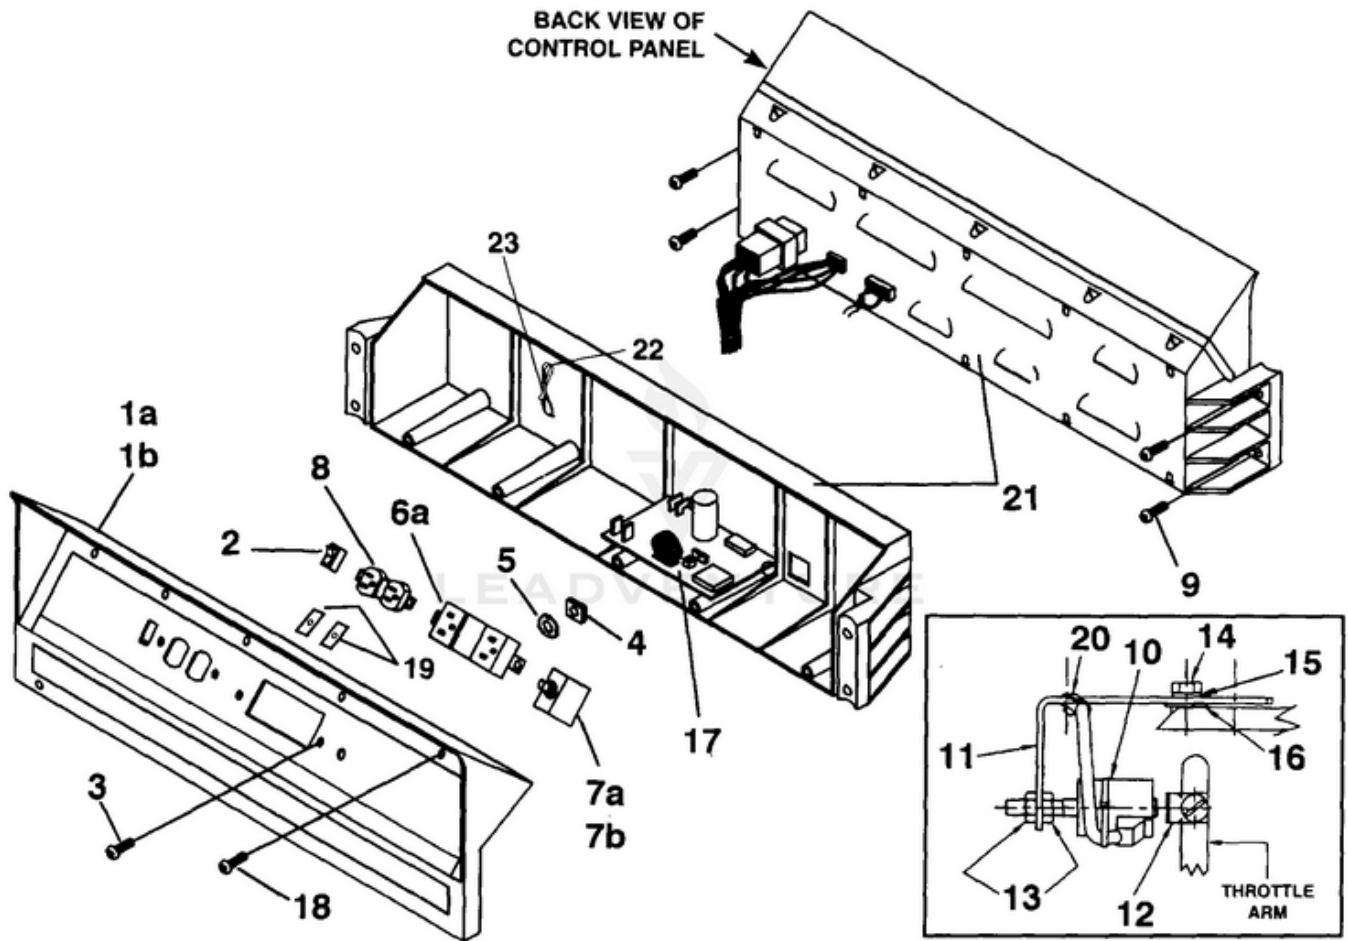

LRI2500/CSA Generator UT-03780 - Control Panel

Rendered by LeadVenture, Inc.

Ref #	Part #	Description	Qty	Context Note
1A	A07102A	CONTROL PANEL (LRI2500)	1	
1B	A07123	CONTROL PANEL (LRI2500/CSA)	1	
2	02497	SWITCH	1	
3	80577	SCREW-Pan Hd. (8-32 X 7/8")	4	
4	81009	NUT-Hex	4	
5	83022	WASHER-Lock	4	
6A	04058	RECEPTACLE (GFCI) (LRI2500)	1	
6B	04058	RECEPTACLE (GFCI) (LRI2500/CSA)	2	
7A	49831A	CIRCUIT BREAKER (20 amp) (LRI2500)	1	
7B	01649A	CIRCUIT BREAKER (15 amp) (LRI2500/ CSA)	2	
8	51373	RECEPTACLE-Duplex (LRI2500) (120V)	1	
9	96620	SCREW-Torx Hd. (10-24 X 1/2")	4	
10	A07062	ELECTROMAGNET	1	
11	07080A	BRACKET (5HP)	1	
12	070811	PADDLE (5HP)	1	
13	810652	NUT-Hex (1/4-28)	2	
14	80049	SCREW-Hex Hd. (1/4-20 X 5/8")	1	
15	83009	WASHER-Lock	1	
16	84006	WASHER-Flat	1	
17	A06257	CONTROL BOARD	1	NOTE: Remove Jumper for use on 2500
18	82536	SCREW-Thread Forming (8-16 X 3/4")	8	
19	98792	BUMPER-Rubber	2	
20	04805	TIE-Cable	1	
21	066481	CONTROL PANEL-Back	1	
22	46840	TIE, Cable	1	
23	06655	Clip, Tie	1	

LRI2500/CSA Generator UT-03780 - Generator End

Rendered by LeadVenture, Inc.

Ref #	Part #	Description	Qty	Context	Note
1A	A07068	COMPLETE BRUSH HEAD (LRI2500)	1		
1B	A07124	COMPLETE BRUSH HEAD (LRI2500/CSA)	1		
2	03044	BEARING-Needle	1		
3	02438	PLUG-Expansion	1		
4	4885305	BOLT-Stator	4		
5	84124	WASHER-Flat (1/4")	4		
6	A06772S	STATOR & HARNESS	1		
	A03035	BRUSH & RETAINER KIT	1		
7	02857	PIN	1		
8	02664	BRUSH	2		
9	83002	WASHER-Lock (5/16")	1		
10	A02800AS	ROTOR	1		
11	A04013	FAN-Generator	1		
12	82526	SCREW-Pan Hd. (6-19 X 3/4")	4		
13	020267	END BELL	1		
14	81267	NUT-Hex (1/4-20)	4		
15	80604	SCREW-Hex Hd. (5/16-24 X 3/4")	4		
16	83081	WASHER-Lock	4		
17	83033	WASHER-Lock (int./ext.)	4		
18	81162	NUT-Hex (5/16-18)	2		
19	028441	BRACKET-Generator Support	1		
20	82526	SCREW-Plastite (6-19 X 3/4")	2		
21	02365	BRUSH HOLDER	1		
22	80083	SCREW-Hex Hd. (5/16-18 X 3/4")	2		
23	4885211	BOLT-Rotor	1		