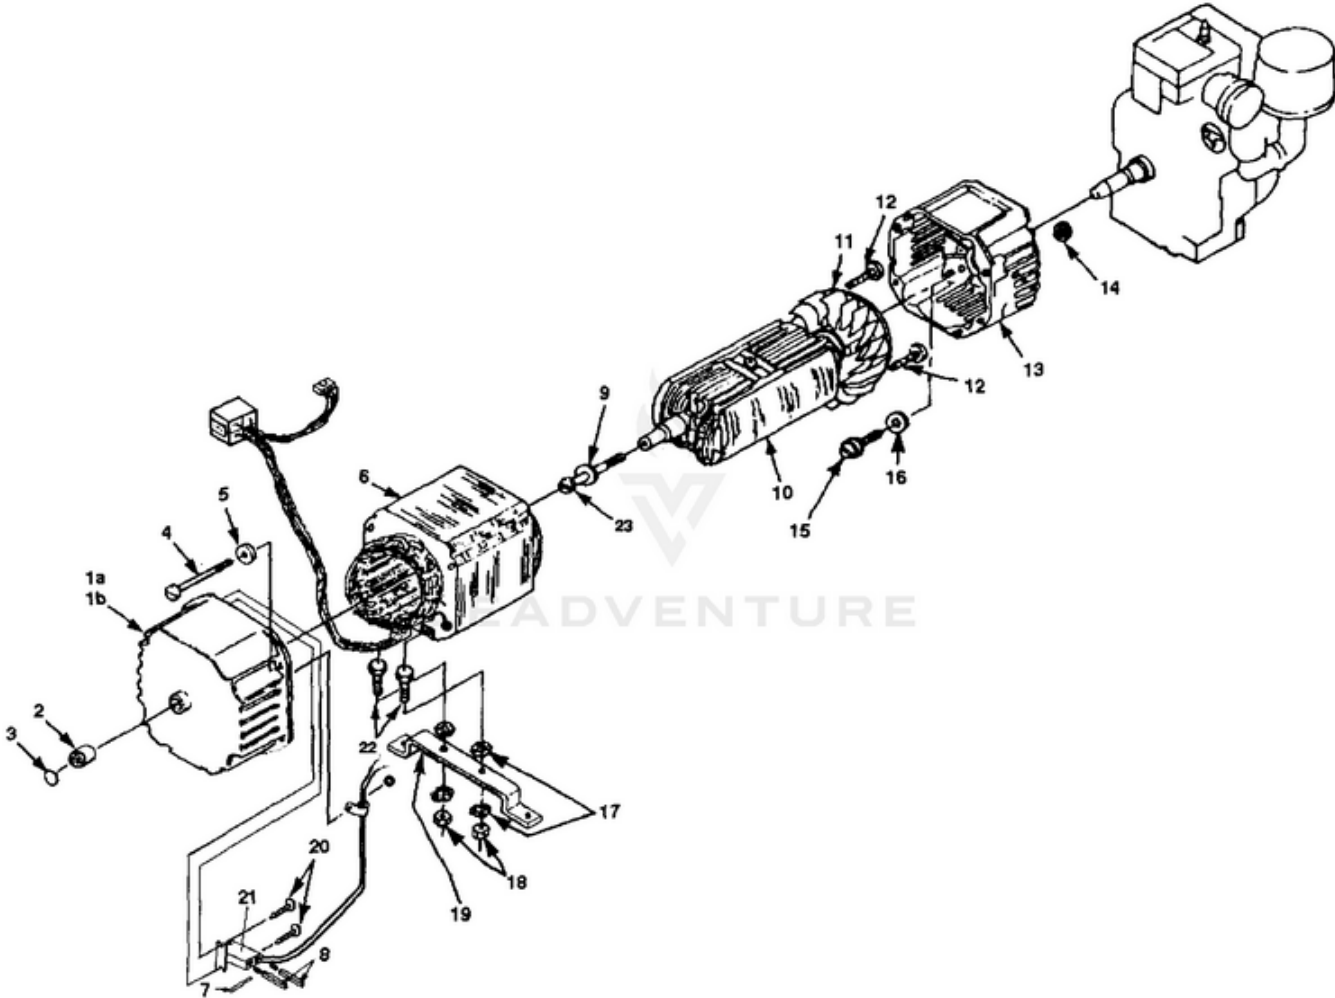

LRI2500/CSA Generator UT-03780 - Control Panel

Rendered by LeadVenture, Inc.

Ref #	Part #	Description	Qty	Context Note
1A	A07102A	CONTROL PANEL (LRI2500)	1	
1B	A07123	CONTROL PANEL (LRI2500/CSA)	1	
2	02497	SWITCH	1	
3	80577	SCREW-Pan Hd. (8-32 X 7/8")	4	
4	81009	NUT-Hex	4	
5	83022	WASHER-Lock	4	
6A	04058	RECEPTACLE (GFCI) (LRI2500)	1	
6B	04058	RECEPTACLE (GFCI) (LRI2500/CSA)	2	
7A	49831A	CIRCUIT BREAKER (20 amp) (LRI2500)	1	
7B	01649A	CIRCUIT BREAKER (15 amp) (LRI2500/ CSA)	2	
8	51373	RECEPTACLE-Duplex (LRI2500) (120V)	1	
9	96620	SCREW-Torx Hd. (10-24 X 1/2")	4	
10	A07062	ELECTROMAGNET	1	
11	07080A	BRACKET (5HP)	1	
12	070811	PADDLE (5HP)	1	
13	810652	NUT-Hex (1/4-28)	2	
14	80049	SCREW-Hex Hd. (1/4-20 X 5/8")	1	
15	83009	WASHER-Lock	1	
16	84006	WASHER-Flat	1	
17	A06257	CONTROL BOARD	1	NOTE: Remove Jumper for use on 2500
18	82536	SCREW-Thread Forming (8-16 X 3/4")	8	
19	98792	BUMPER-Rubber	2	
20	04805	TIE-Cable	1	
21	066481	CONTROL PANEL-Back	1	
22	46840	TIE, Cable	1	
23	06655	Clip, Tie	1	

LRI2500/CSA Generator UT-03780 - Generator End

Rendered by LeadVenture, Inc.

Ref #	Part #	Description	Qty	Context	Note
1A	A07068	COMPLETE BRUSH HEAD (LRI2500)	1		
1B	A07124	COMPLETE BRUSH HEAD (LRI2500/CSA)	1		
2	03044	BEARING-Needle	1		
3	02438	PLUG-Expansion	1		
4	4885305	BOLT-Stator	4		
5	84124	WASHER-Flat (1/4")	4		
6	A06772S	STATOR & HARNESS	1		
	A03035	BRUSH & RETAINER KIT	1		
7	02857	PIN	1		
8	02664	BRUSH	2		
9	83002	WASHER-Lock (5/16")	1		
10	A02800AS	ROTOR	1		
11	A04013	FAN-Generator	1		
12	82526	SCREW-Pan Hd. (6-19 X 3/4")	4		
13	020267	END BELL	1		
14	81267	NUT-Hex (1/4-20)	4		
15	80604	SCREW-Hex Hd. (5/16-24 X 3/4")	4		
16	83081	WASHER-Lock	4		
17	83033	WASHER-Lock (int./ext.)	4		
18	81162	NUT-Hex (5/16-18)	2		
19	028441	BRACKET-Generator Support	1		
20	82526	SCREW-Plastite (6-19 X 3/4")	2		
21	02365	BRUSH HOLDER	1		
22	80083	SCREW-Hex Hd. (5/16-18 X 3/4")	2		
23	4885211	BOLT-Rotor	1		