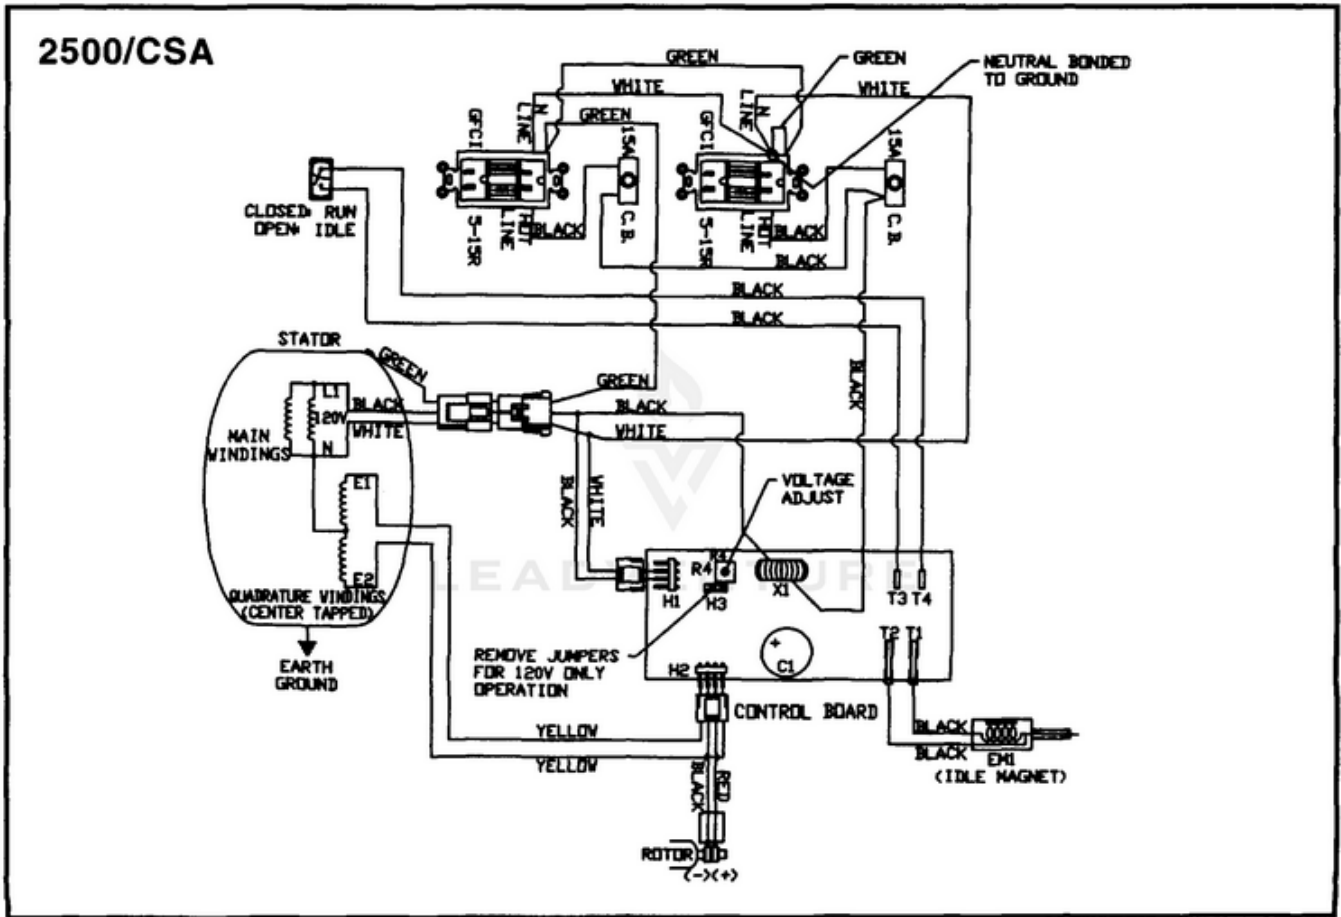

Ref #	Part #	Description	Qty	Context	Note
1	A06411	ROLL CAGE	1		
2	063831	BRACE-Tank Support	2		
3	064141	SHIELD-Fuel Tank	1		
4	96620	SCREW-Torx (10-24 X 1/2")	8		
5	81227	NUT-Speed	2		
6	80577	SCREW-Pan Hd. (8-32 X 3/8")	2		
7	A06984	FUEL TANK (3 Gal.)	1		
8	04864	CAP-Fuel (2 1/4" Dia.)	1		
9	07565	VALVE-Fuel	1		
10	06644	PAD-Fuel Tank	4		
11	47222	BUSHING	1		
12	4958608	HOSE-Fuel (8")	1		
13	49587	CLIP-Hose	2		
14	80088	SCREW-Hex Hd. (5/16-18 X 1 1/4")	2		
15	83033	WASHER-Flat (5/16)	2		
16	83081	WASHER-Lock (int.)	2		
17	81162	NUT-Hex (5/16-18)	1		
18	81015	NUT-Wing (5/16-18)	1		
19	49367	ISOLATOR	4		
20	80288	SCREW-Hex Hd. (5/16-18 X 1 3/4")	2		
21	064121	SUPPORT - ENG./GEN.	2		
22	A49399	GROUND STRAP	2		
23	84046	WASHER-Flat	2		

LRI2500/CSA Generator UT-03780 - Wiring Diagram

Rendered by LeadVenture, Inc.