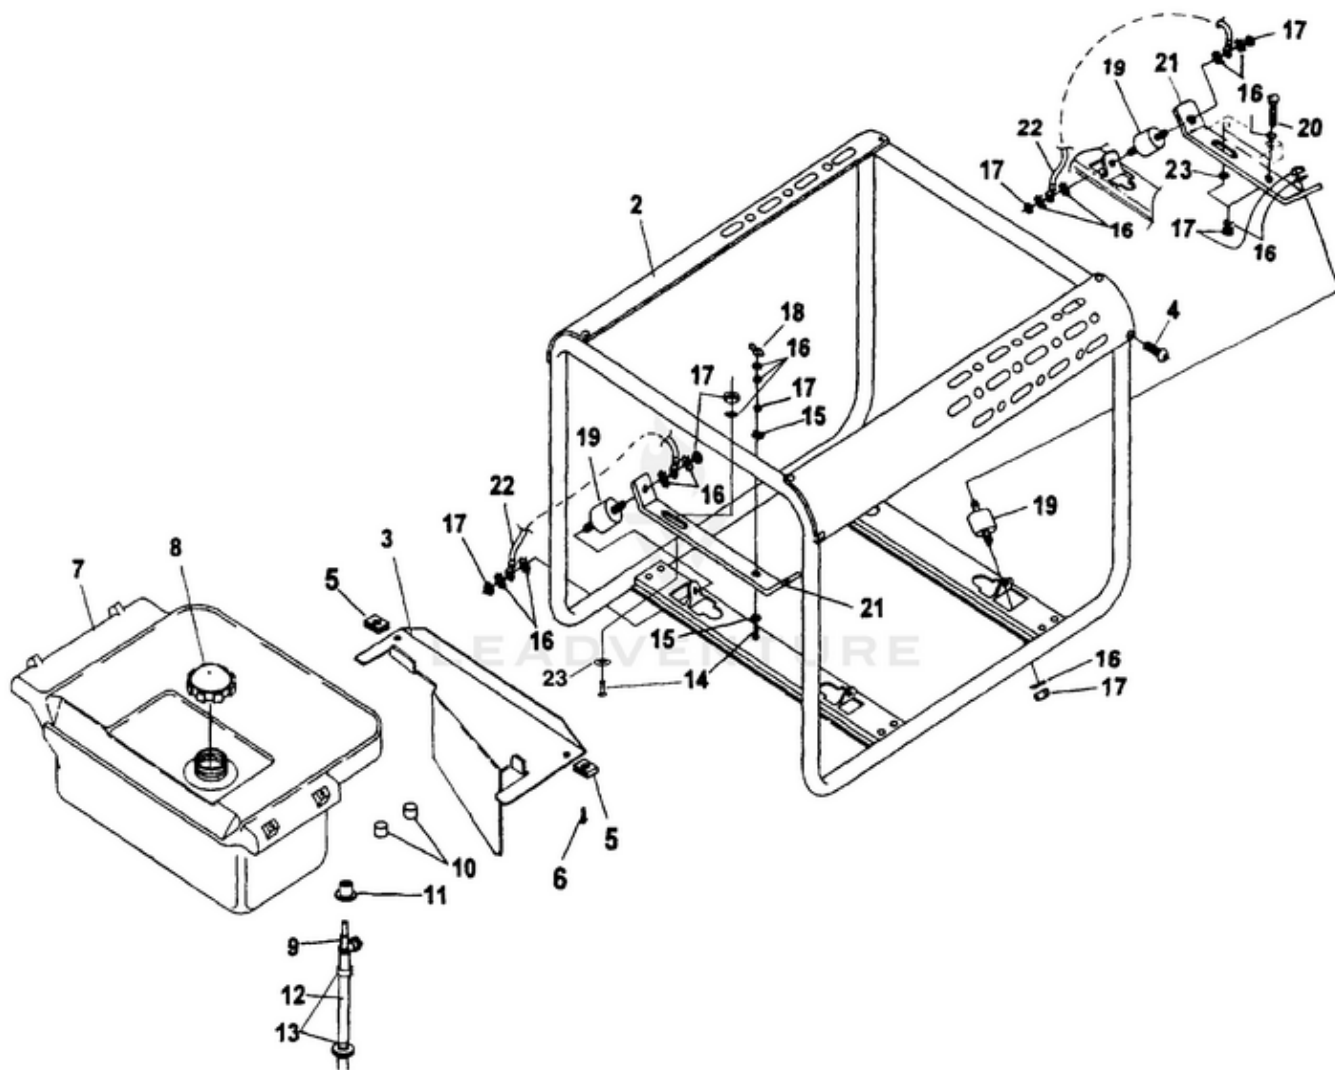

LRI2500 Generator UT-03777 - Tank & Frame

Rendered by LeadVenture, Inc.

Ref #	Part #	Description	Qty	Context	Note
1	A06411	ROLL CAGE	1		
2	063831	BRACE-Tank Support	2		
3	064141	SHIELD-Fuel Tank	1		
4	96620	SCREW-Torx (10-24 X 1/2")	8		
5	81227	NUT-Speed	2		
6	80577	SCREW-Pan Hd. (8-32 X 3/8")	2		
7	A06984	FUEL TANK (3 Gal.)	1		
8	04864	CAP-Fuel (2 1/4" Dia.)	1		
9	07565	VALVE-Fuel	1		
10	06644	PAD-Fuel Tank	4		
11	47222	BUSHING	1		
12	4958608	HOSE-Fuel (8")	1		
13	49587	CLIP-Hose	2		
14	80088	SCREW-Hex Hd. (5/16-18 X 1 1/4")	2		
15	83033	WASHER-Flat (5/16)	2		
16	83081	WASHER-Lock (int.)	2		
17	81162	NUT-Hex (5/16-18)	1		
18	81015	NUT-Wing (5/16-18)	1		
19	49367	ISOLATOR	4		
20	80288	SCREW-Hex Hd. (5/16-18 X 1 3/4")	2		
21	064121	SUPPORT - ENG./GEN.	2		
22	A49399	GROUND STRAP	2		
23	84046	WASHER-Flat	2