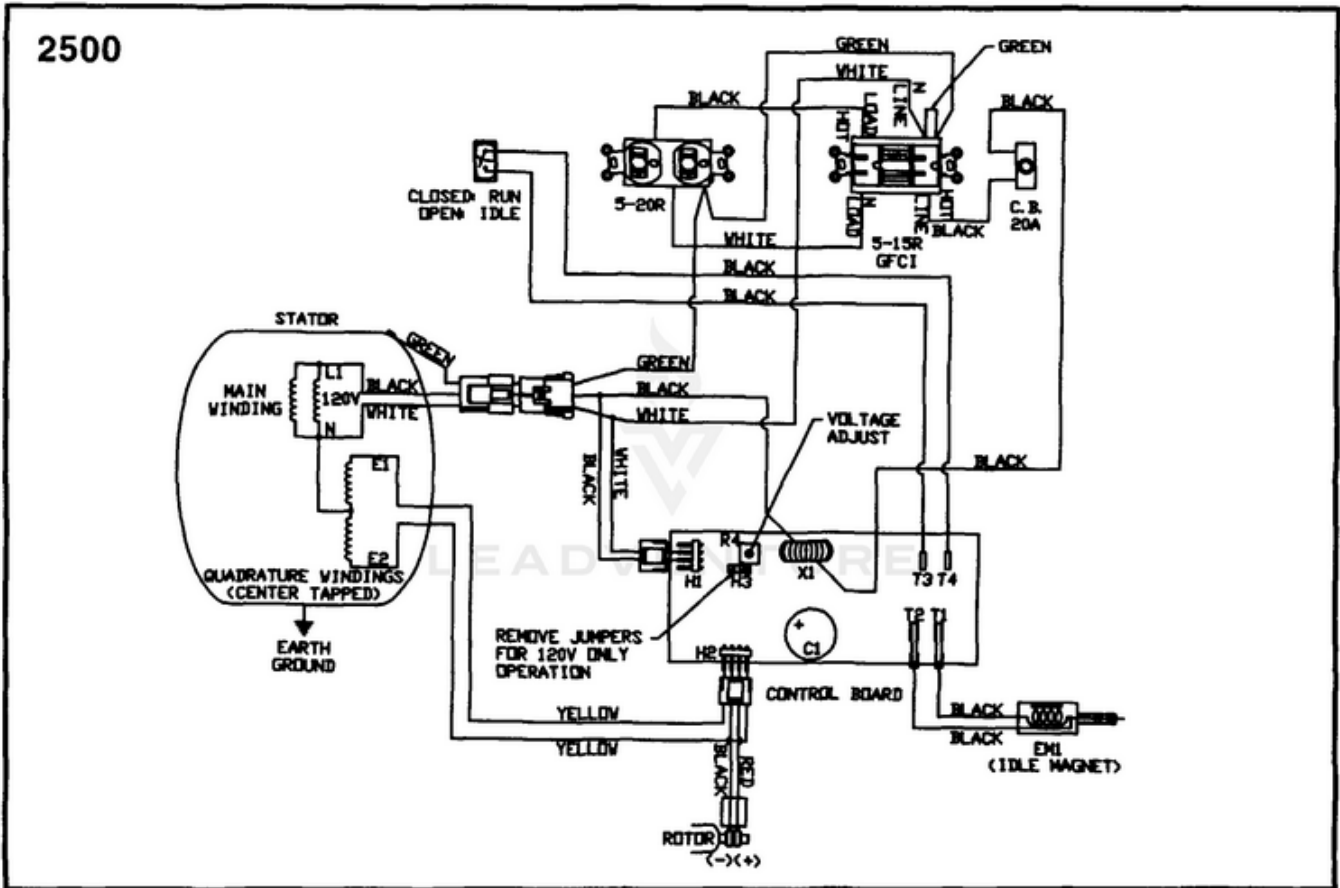

Ref #	Part #	Description	Qty	Context	Note
1	A06411	ROLL CAGE	1		
2	063831	BRACE-Tank Support	2		
3	064141	SHIELD-Fuel Tank	1		
4	96620	SCREW-Torx (10-24 X 1/2")	8		
5	81227	NUT-Speed	2		
6	80577	SCREW-Pan Hd. (8-32 X 3/8")	2		
7	A06984	FUEL TANK (3 Gal.)	1		
8	04864	CAP-Fuel (2 1/4" Dia.)	1		
9	07565	VALVE-Fuel	1		
10	06644	PAD-Fuel Tank	4		
11	47222	BUSHING	1		
12	4958608	HOSE-Fuel (8")	1		
13	49587	CLIP-Hose	2		
14	80088	SCREW-Hex Hd. (5/16-18 X 1 1/4")	2		
15	83033	WASHER-Flat (5/16)	2		
16	83081	WASHER-Lock (int.)	2		
17	81162	NUT-Hex (5/16-18)	1		
18	81015	NUT-Wing (5/16-18)	1		
19	49367	ISOLATOR	4		
20	80288	SCREW-Hex Hd. (5/16-18 X 1 3/4")	2		
21	064121	SUPPORT - ENG./GEN.	2		
22	A49399	GROUND STRAP	2		
23	84046	WASHER-Flat	2		

LRI2500 Generator UT-03777 - Wiring Diagram

Rendered by LeadVenture, Inc.