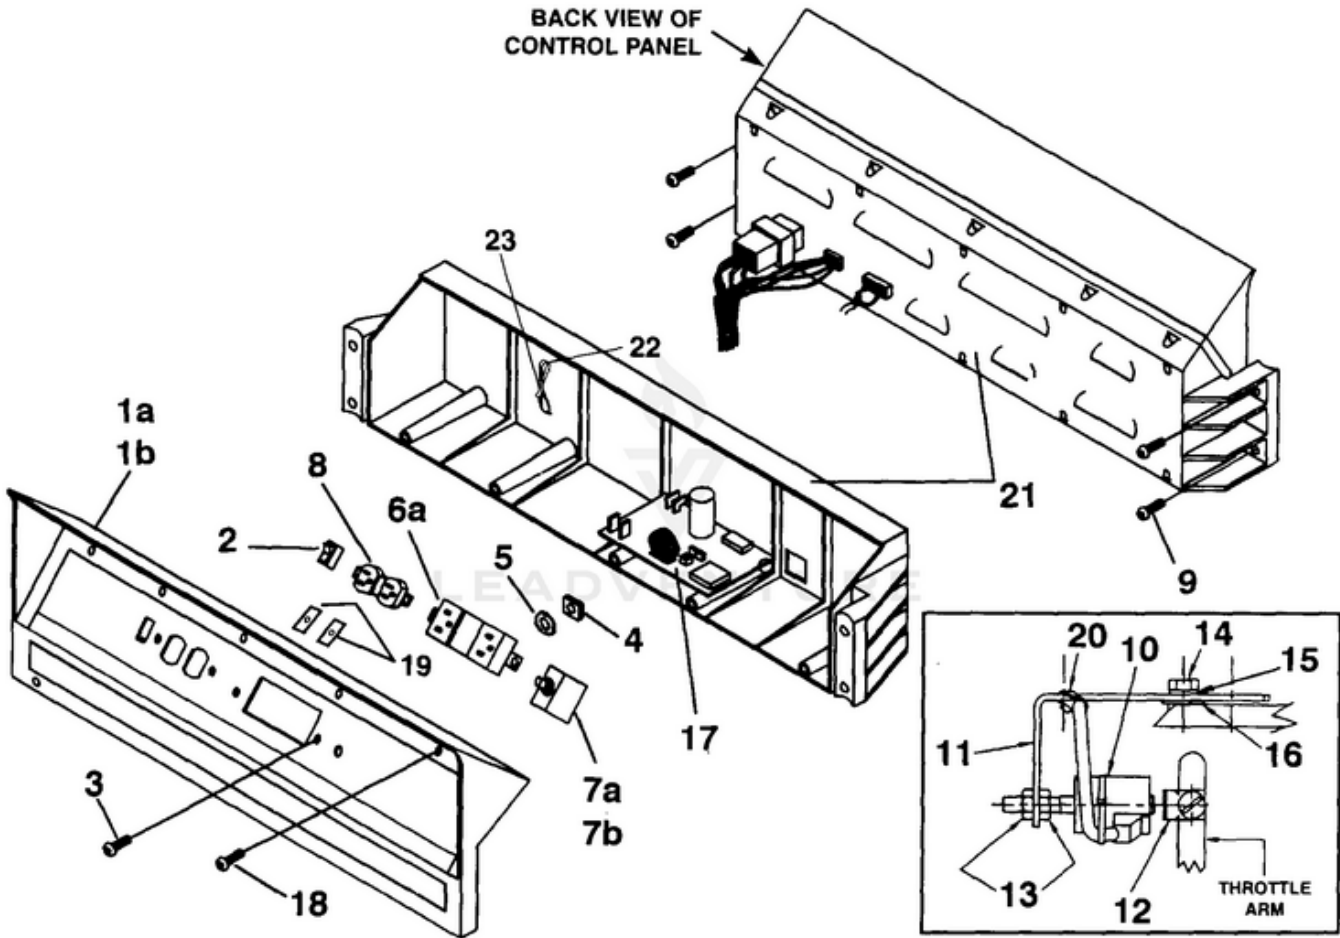

LRI2500 Generator UT-03777 - Control Panel

Rendered by LeadVenture, Inc.

Ref #	Part #	Description	Qty	Context Note
1A	A07102A	CONTROL PANEL (LRI2500)	1	
1B	A07123	CONTROL PANEL (LRI2500/CSA)	1	
2	02497	SWITCH	1	
3	80577	SCREW-Pan Hd. (8-32 X 7/8")	4	
4	81009	NUT-Hex	4	
5	83022	WASHER-Lock	4	
6A	04058	RECEPTACLE (GFCI) (LRI2500)	1	
6B	04058	RECEPTACLE (GFCI) (LRI2500/CSA)	2	
7A	49831A	CIRCUIT BREAKER (20 amp) (LRI2500)	1	
7B	01649A	CIRCUIT BREAKER (15 amp) (LRI2500/ CSA)	2	
8	51373	RECEPTACLE-Duplex (LRI2500) (120V)	1	
9	96620	SCREW-Torx Hd. (10-24 X 1/2")	4	
10	A07062	ELECTROMAGNET	1	
11	07080A	BRACKET (5HP)	1	
12	070811	PADDLE (5HP)	1	
13	810652	NUT-Hex (1/4-28)	2	
14	80049	SCREW-Hex Hd. (1/4-20 X 5/8")	1	
15	83009	WASHER-Lock	1	
16	84006	WASHER-Flat	1	
17	A06257	CONTROL BOARD	1	NOTE: Remove Jumper for use on 2500
18	82536	SCREW-Thread Forming (8-16 X 3/4")	8	
19	98792	BUMPER-Rubber	2	
20	04805	TIE-Cable	1	
21	066481	CONTROL PANEL-Back	1	
22	46840	TIE, Cable	1	
23	06655	Clip, Tie	1	

LRI2500 Generator UT-03777 - Generator End

Rendered by LeadVenture, Inc.

Ref #	Part #	Description	Qty	Context	Note
1A	A07068	COMPLETE BRUSH HEAD (LRI2500)	1		
1B	A07124	COMPLETE BRUSH HEAD (LRI2500/CSA)	1		
2	03044	BEARING-Needle	1		
3	02438	PLUG-Expansion	1		
4	4885305	BOLT-Stator	4		
5	84124	WASHER-Flat (1/4")	4		
6	A06772S	STATOR & HARNESS	1		
	A03035	BRUSH & RETAINER KIT	1		
7	02857	PIN	1		
8	02664	BRUSH	2		
9	83002	WASHER-Lock (5/16")	1		
10	A02800AS	ROTOR	1		
11	A04013	FAN-Generator	1		
12	82526	SCREW-Pan Hd. (6-19 X 3/4")	4		
13	020267	END BELL	1		
14	81267	NUT-Hex (1/4-20)	4		
15	80604	SCREW-Hex Hd. (5/16-24 X 3/4")	4		
16	83081	WASHER-Lock	4		
17	83033	WASHER-Lock (int./ext.)	4		
18	81162	NUT-Hex (5/16-18)	2		
19	028441	BRACKET-Generator Support	1		
20	82526	SCREW-Plastite (6-19 X 3/4")	2		
21	02365	BRUSH HOLDER	1		
22	80083	SCREW-Hex Hd. (5/16-18 X 3/4")	2		
23	4885211	BOLT-Rotor	1		