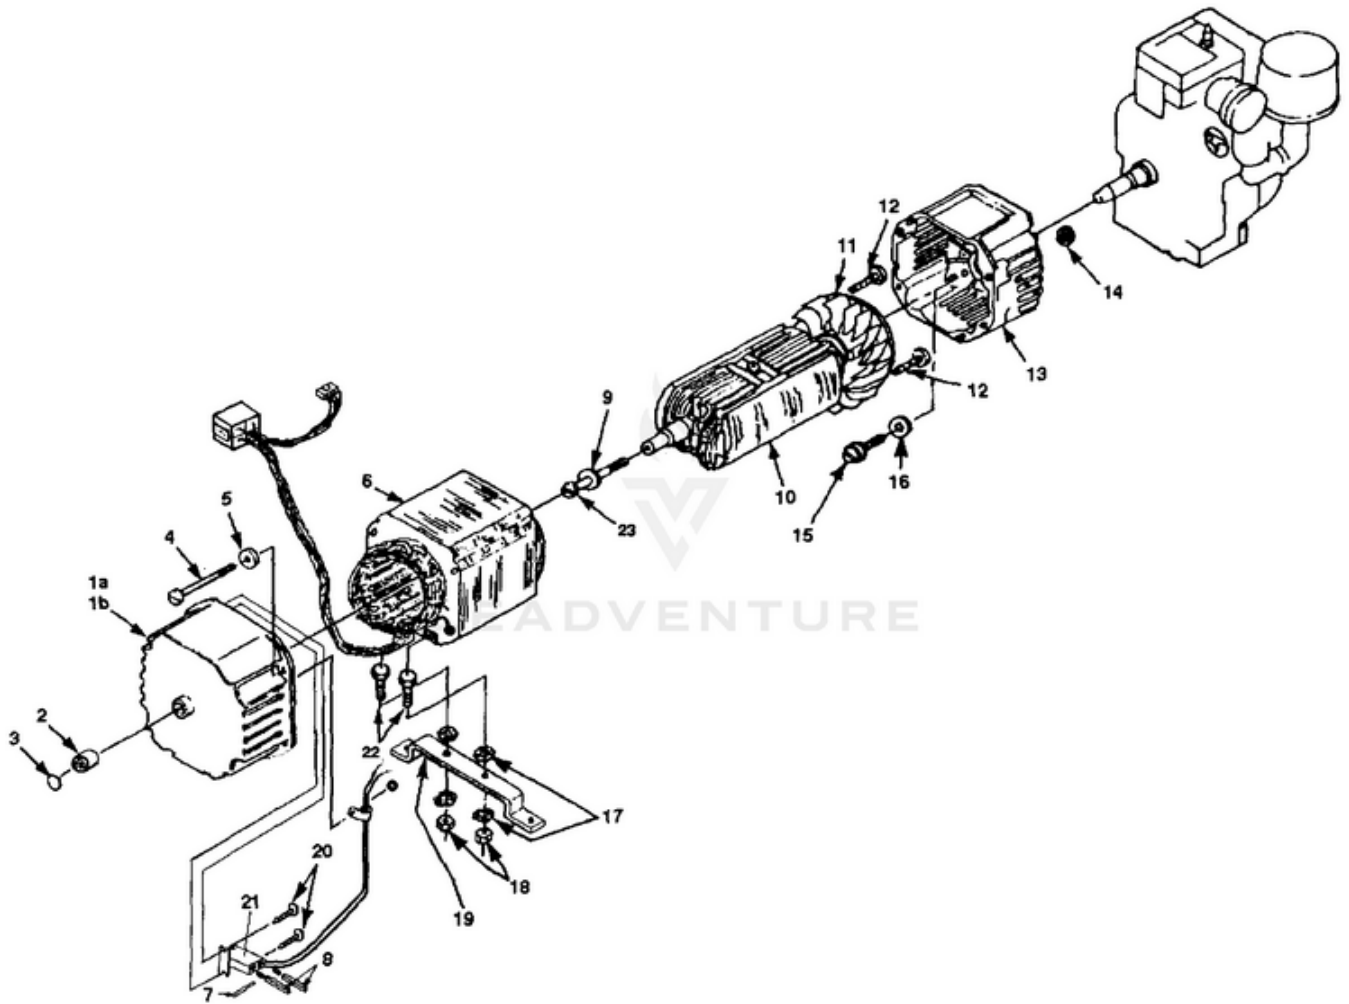

LRI2500 Generator UT-03777 - Generator End

Rendered by LeadVenture, Inc.

Ref #	Part #	Description	Qty	Context	Note
1A	A07068	COMPLETE BRUSH HEAD (LRI2500)	1		
1B	A07124	COMPLETE BRUSH HEAD (LRI2500/CSA)	1		
2	03044	BEARING-Needle	1		
3	02438	PLUG-Expansion	1		
4	4885305	BOLT-Stator	4		
5	84124	WASHER-Flat (1/4")	4		
6	A06772S	STATOR & HARNESS	1		
	A03035	BRUSH & RETAINER KIT	1		
7	02857	PIN	1		
8	02664	BRUSH	2		
9	83002	WASHER-Lock (5/16")	1		
10	A02800AS	ROTOR	1		
11	A04013	FAN-Generator	1		
12	82526	SCREW-Pan Hd. (6-19 X 3/4")	4		
13	020267	END BELL	1		
14	81267	NUT-Hex (1/4-20)	4		
15	80604	SCREW-Hex Hd. (5/16-24 X 3/4")	4		
16	83081	WASHER-Lock	4		
17	83033	WASHER-Lock (int./ext.)	4		
18	81162	NUT-Hex (5/16-18)	2		
19	028441	BRACKET-Generator Support	1		
20	82526	SCREW-Plastite (6-19 X 3/4")	2		
21	02365	BRUSH HOLDER	1		
22	80083	SCREW-Hex Hd. (5/16-18 X 3/4")	2		
23	4885211	BOLT-Rotor	1