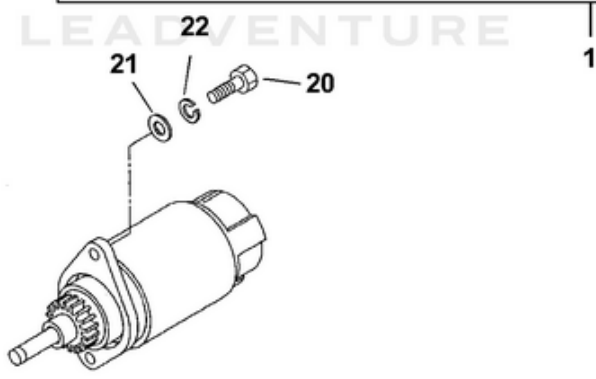

LRE5550 UT-03834 - Electric Motor

A Rendered by LeadVenture, Inc.

Ref #	Part #	Description	Qty	Context Note
1	UP06746	Starting motor assy	1	Robin P/N 224-70502-00
2	UP05025	Holder assy, brush	1	Robin P/N 235-70530-08
3	UP05023	Brush	1	Robin P/N 235-70535-08
4	UP05024	Spring, brush	2	Robin P/N 235-70545-08
5	UP05031	Brush (-)	1	Robin P/N 235-70540-08
6	UP05027	Armature assy	1	Robin P/N 235-70550-08
7	UP06747	Pinion assy	1	Robin P/N 224-70551-08
8	UP06748	Pinion stopper set	1	Robin P/N 224-70553-08
9	UP05030	Front cover assy	1	Robin P/N 246-70500-08
10	UP05037	Front metal	1	Robin P/N 214-70560-08
11	UP05032	Rear cover assy	1	Robin P/N 246-70505-08
12	UP05033	Case metal	1	Robin P/N 113-70510-08
13	UP05035	Through bolt	2	Robin P/N 235-70575-08
14	UP05036	Washer kit	1	Robin P/N 235-70555-08
15	UP05038	Bushing	1	Robin P/N 235-70565-08
16	UP05039	Bushing	1	Robin P/N 235-70566-08
17	UP05040	O ring	1	Robin P/N 246-70580-08
18	UP04503	Spring Washer	2	Robin P/N 003-20060-00
19	UP03299	Nut	2	Robin P/N 002-27060-00
20	UP05041	Bolt, starter	2	Robin P/N 214-79007-01
21	UP05042	Washer	2	Robin P/N 003-10080-00
22	UP05043	Spring washer	2	Robin P/N 003-20080-00