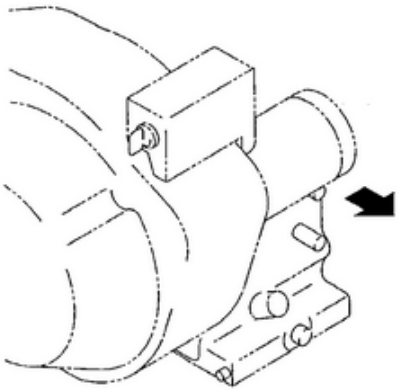

LRE5550 UT-03834 - Electric Motor

A Rendered by LeadVenture, Inc.

Ref #	Part #	Description	Qty	Context Note
1	UP06746	Starting motor assy	1	Robin P/N 224-70502-00
2	UP05025	Holder assy, brush	1	Robin P/N 235-70530-08
3	UP05023	Brush	1	Robin P/N 235-70535-08
4	UP05024	Spring, brush	2	Robin P/N 235-70545-08
5	UP05031	Brush (-)	1	Robin P/N 235-70540-08
6	UP05027	Armature assy	1	Robin P/N 235-70550-08
7	UP06747	Pinion assy	1	Robin P/N 224-70551-08
8	UP06748	Pinion stopper set	1	Robin P/N 224-70553-08
9	UP05030	Front cover assy	1	Robin P/N 246-70500-08
10	UP05037	Front metal	1	Robin P/N 214-70560-08
11	UP05032	Rear cover assy	1	Robin P/N 246-70505-08
12	UP05033	Case metal	1	Robin P/N 113-70510-08
13	UP05035	Through bolt	2	Robin P/N 235-70575-08
14	UP05036	Washer kit	1	Robin P/N 235-70555-08
15	UP05038	Bushing	1	Robin P/N 235-70565-08
16	UP05039	Bushing	1	Robin P/N 235-70566-08
17	UP05040	O ring	1	Robin P/N 246-70580-08
18	UP04503	Spring Washer	2	Robin P/N 003-20060-00
19	UP03299	Nut	2	Robin P/N 002-27060-00
20	UP05041	Bolt, starter	2	Robin P/N 214-79007-01
21	UP05042	Washer	2	Robin P/N 003-10080-00
22	UP05043	Spring washer	2	Robin P/N 003-20080-00