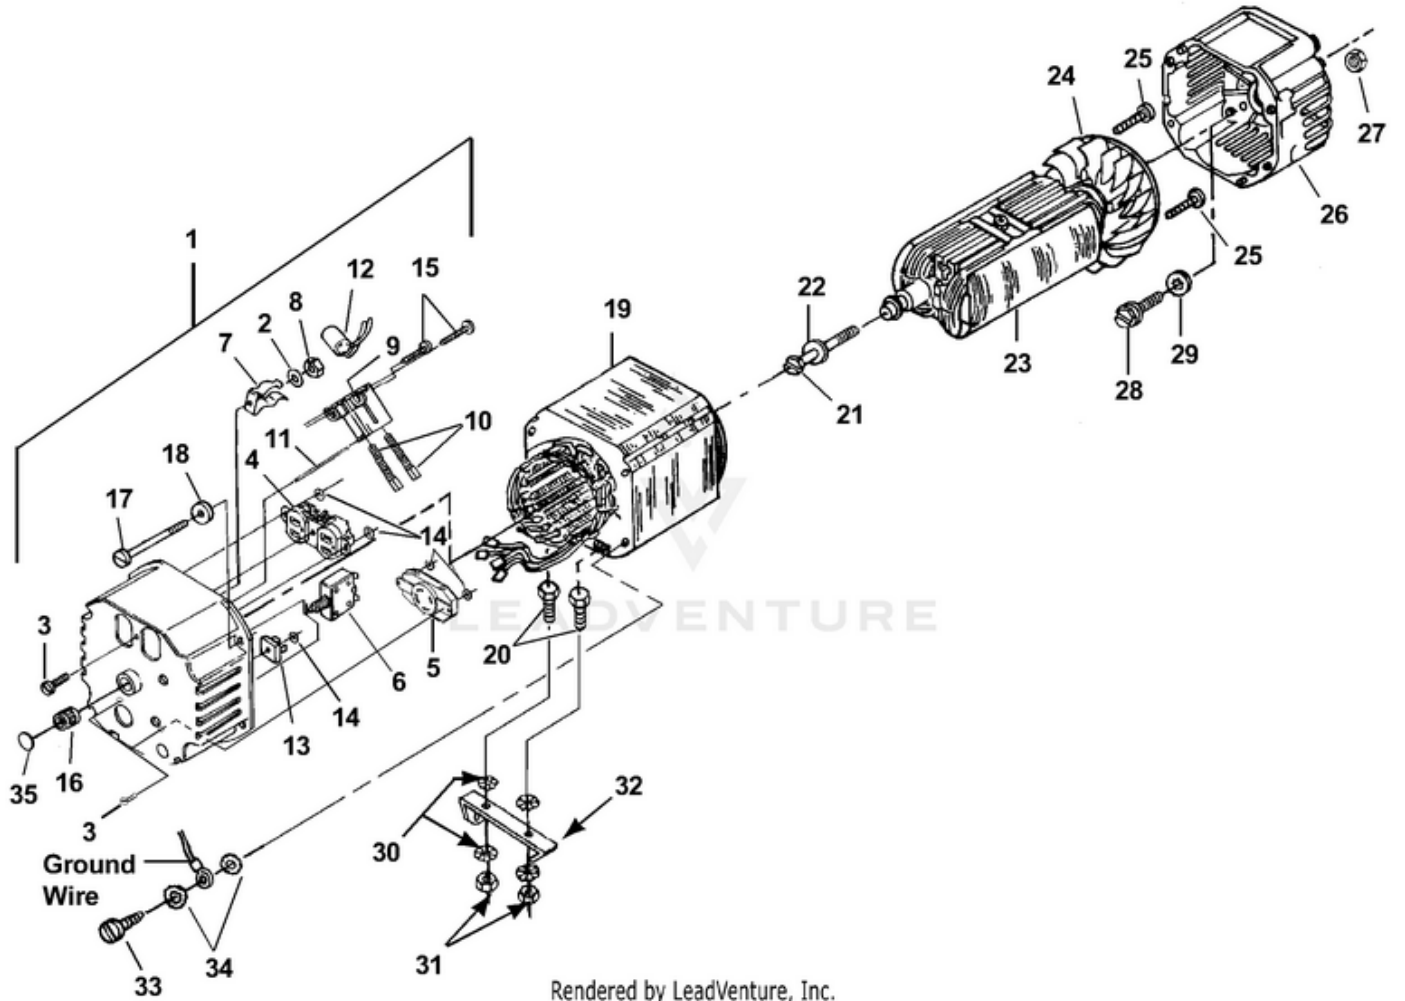

LRE5550 UT-03834 - Brush Head - Generator

Rendered by LeadVenture, Inc.

Ref #	Part #	Description	Qty	Context	Note
1	06923	COMPLETE BRUSH HEAD	1		
2	83004	WASHER-Lock (ext.)	1		
3	80630	SCREW-Mach. Pan Hd. (6-32 X 1/2")	3		
4	UP03498	RECEPTACLE-Duplex (Nema 5-20R)	1		
5	UP03478	RECEPTACLE-Locking (120V/240V) (Nema L14-20R)	1		
6	UP03489	BREAKER-Circuit (20 amp.)	2		
7	02435	CLIP-Spring Cap	1		
8	81002	NUT-Hex (6-32)	1		
9	UP03449	BRUSH HOLDER	1		
10	UP03736	BRUSH & RETAINER KIT	1		
11	02857	PIN	1		
12	02860	CAPACITOR (w/Lead)	1		
13	95672	RECTIFIER	1		
14	UP06528	WASHER-Shaft Retention	4		
15	UP03403	SCREW-Pan Hd. (6-19 X 3/4)	2		
16	UP03450	BEARING-Needle	1		
17	UP03430	BOLT-Stator	4		
18	UP03418	WASHER-Flat	4		
19	02795BS	STATOR	1		
20	UP03381	SCREW- Hex Hd. (5/16-18 X 3/4")	2		
21	UP03425	BOLT-Rotor	1		
22	UP03407	WASHER-Lock (5/16")	1		
23	02798AS	ROTOR	1		
24	UP03737	FAN-Generator	1		
25	UP03403	SCREW-Pan Hd. (6-19 X 3/4")	4		
26	020269	END BELL	1		
27	UP03400	NUT-Hex (1/4-20)	4		
28	UP03390	SCREW-Hex Hd. (5/16-24 X 3/4")	4		
29	UP03412	WASHER-Lock	4		
30	UP03413	WASHER-Lock (int./ext.)	4		
31	UP03397	NUT-Hex (5/16-18)	2		
32	UP03459	SUPPORT-Engine	1		
33	UP03406	SCREW-Taptite (10/24 X 3/4")	1		
34	83121	WASHER-Lock (int./ext.)	2		
35	UP03437	PLUG-Expansion	1