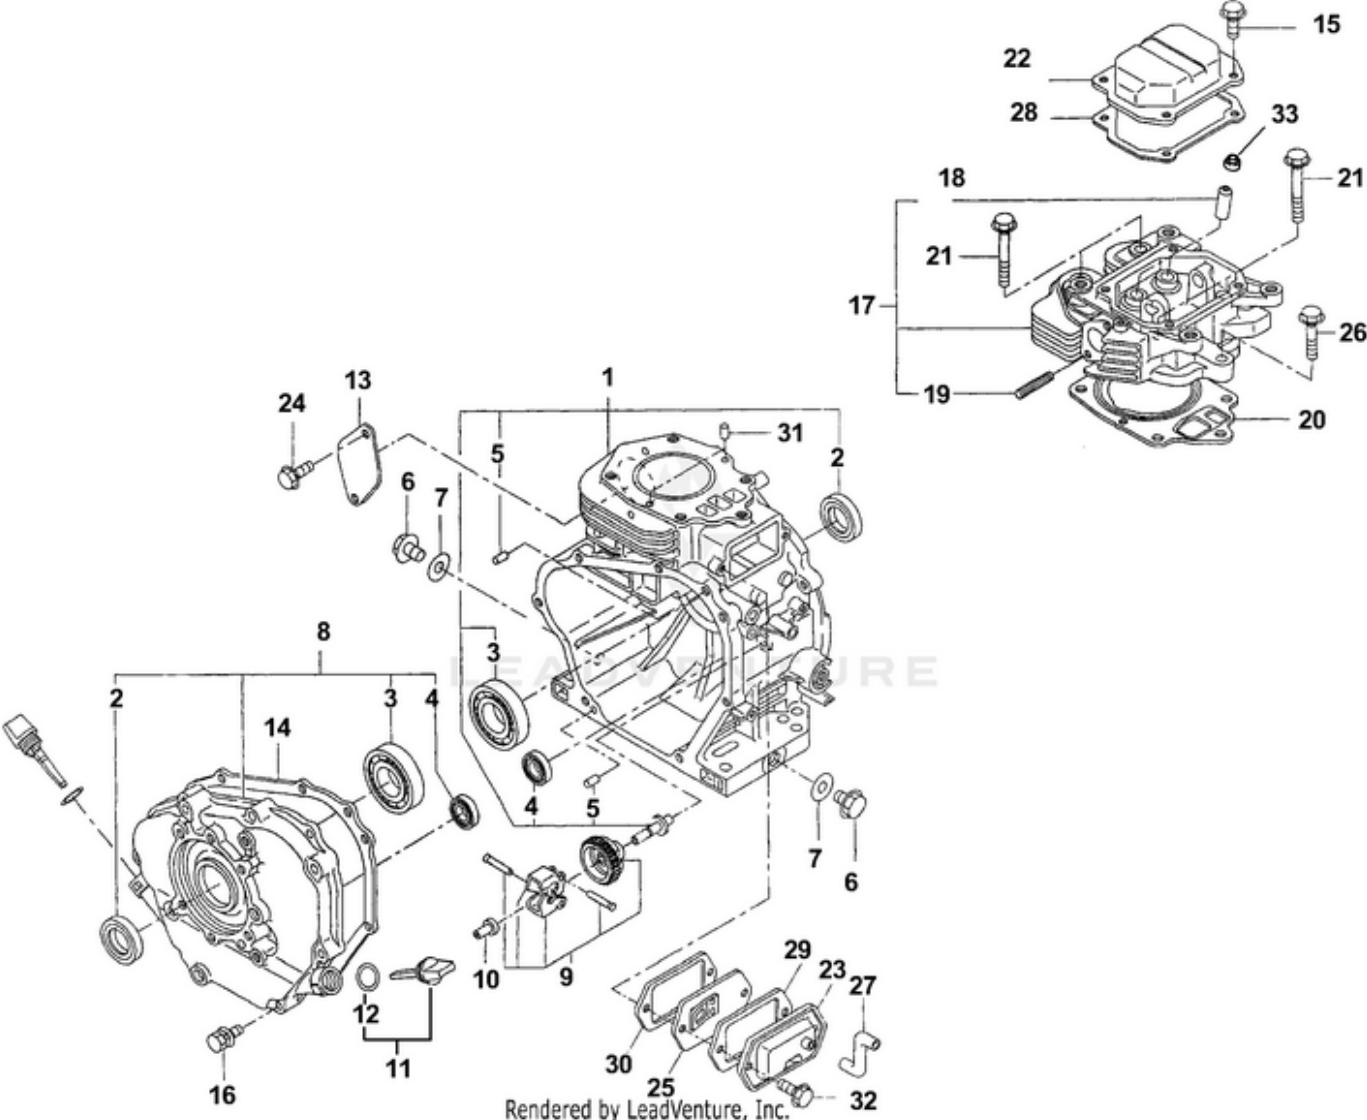

LRE5550 UT-03834 - Crankcase

Ref #	Part #	Description	Qty	Context Note
1	UP05312	Crankcase	1	Robin P/N 247-10120-01
2	UP04898	Oil seal	1	Robin P/N 044-03500-90
3	UP04899	Ball bearing	1	Robin P/N 060-03500-10
4	UP04900	Ball bearing	1	Robin P/N 060-01500-10
5	UP03220	Dowel pin	2	Robin P/N 031-00600-20
6	UP03223	Plug	2	Robin P/N 040-11400-30
7	UP03224	Gasket	2	Robin P/N 021-11400-20
8	UP05315	Main bearing cover	1	Robin P/N 246-11002-31
2	UP04898	Oil seal	1	Robin P/N 044-03500-90
3	UP04899	Ball bearing	1	Robin P/N 060-03500-10
4	UP04900	Ball bearing	1	Robin P/N 060-01500-10
9	UP05316	Governor gear cp	1	Robin P/N 246-45001-01
10	UP03229	Governor sleeve	1	Robin P/N 205-41901-03
11	UP04907	Oil gauge	1	Robin P/N 224-63601-03
12	UP04908	Gasket	2	Robin P/N 021-32000-10
13	UP05318	Blind cover	1	Robin P/N 224-17101-03
14	UP05319	Bearing cover gasket	1	Robin P/N 246-15101-03
15	UP03242	Flange, bolt	4	Torque Specs 72 - 84 in/lbs (8.0 - 9.5 Nm); Robin P/N 011-00600-20
16	UP05320	Bolt and washer ay	7	Torque Specs 150 - 162 in/lbs (17 - 18.5 Nm); Robin P/N 001-13084-00
17	UP05321	Cylinder head	1	Robin P/N 247-13001-31
18	UP05313	Valve guide	2	Robin P/N 246-14201-03
19	UP05314	Stud	2	Robin P/N 010-50804-30
20	UP05322	Head gasket	1	Robin P/N 247-15001-13
21	UP04378	Flange bolt	4	Robin P/N 011-01000-40
22	UP05323	Rocker cover cp	1	Robin P/N 246-15501-01
23	UP05324	Breather Cover Cp	1	Robin P/N 246-14301-01
24	UP05014	Bolt	2	Torque Specs 159 - 188 in/lbs (18.0 - 21.2 Nm); Robin P/N 001-65081-20
25	UP05325	Breather Plate Cp	1	Robin P/N 246-14401-01
26	UP05326	Flange bolt	1	Robin P/N 011-01000-20
27	UP05327	Rubber pipe	1	Robin P/N 246-10801-03
28	UP05328	Gasket rocker cover	1	Robin P/N 246-16002-13
29	UP04383	Gasket breather cover	1	Robin P/N 246-16006-03
30	UP05329	Gasket breather plate	1	Robin P/N 246-16007-13
31	UP03220	Dowel pin	2	Robin P/N 031-00600-20
32	UP03300	Flange bolt	2	Robin P/N 011-00600-30