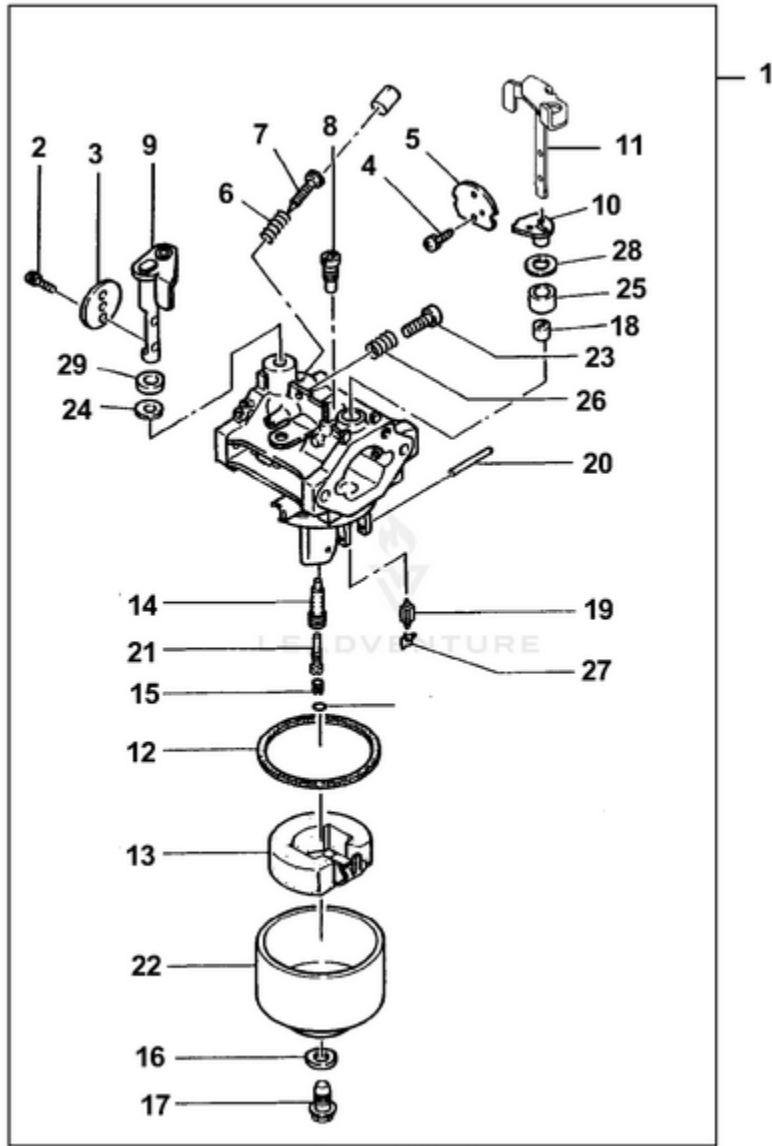

LRE5550 UT-03834 - Carburetor

Ref #	Part #	Description	Qty	Context Note
1	UP05375	Carburetor	1	Robin P/N 247-62331-00
2	UP03314	Screw	2	Robin P/N 209-62351-08
3	UP05377	Throttle valve	1	Robin P/N 213-62535-08
4	UP03316	Screw	2	Robin P/N 237-62451-08
5	UP03315	Choke valve	1	Robin P/N 234-62525-08
6	UP04053	Spring	2	Robin P/N 209-62445-08
7	UP03944	Adjuster	1	Robin P/N 246-62430-08
8	UP05378	Pilot jet	1	Robin P/N 247-62420-08
9	UP05381	Throttle shaft	1	Robin P/N 246-62531-08
10	UP03320	Ring	1	Robin P/N 239-62560-08
11	UP04457	Choke lever	1	Robin P/N 234-62520-08
12	UP03328	Chamber Gasket	1	Robin P/N 206-62540-08
13	UP03329	Float	1	Robin P/N 234-62506-08
14	UP05379	Main nozzle	1	Robin P/N 246-62441-08
15	UP05380	Main jet	1	Robin P/N 246-62402-08
16	UP03327	Insert washer	1	Robin P/N 207-62345-08
17	UP04460	Bolt	1	Torque Specs 49 in/lbs (6.5 Nm); Robin P/N 224-62544-08
18	UP03323	Ring	1	Robin P/N 226-62550-08
19	UP05082	Needle valve	1	Robin P/N 224-62312-18
20	UP03325	Float pin	1	Robin P/N 214-62515-08
21	UP04474	Guide holder	1	Robin P/N 246-62425-08
22	UP03326	Float chamber body	1	Robin P/N 224-62552-08
23	UP04044	Screw	1	Robin P/N 246-62435-08
24	UP05382	Seal	1	Robin P/N 106-62392-08
25	UP03336	Cap, choke	1	Robin P/N 247-62550-08
26	UP04053	Spring		Robin P/N 209-62445-08
27	UP05090	Clip	1	Robin P/N 224-62569-18
28	UP03337	Seal	1	Robin P/N 236-62680-08
29	UP03335	Gasket	1	Robin P/N 156-62351-08