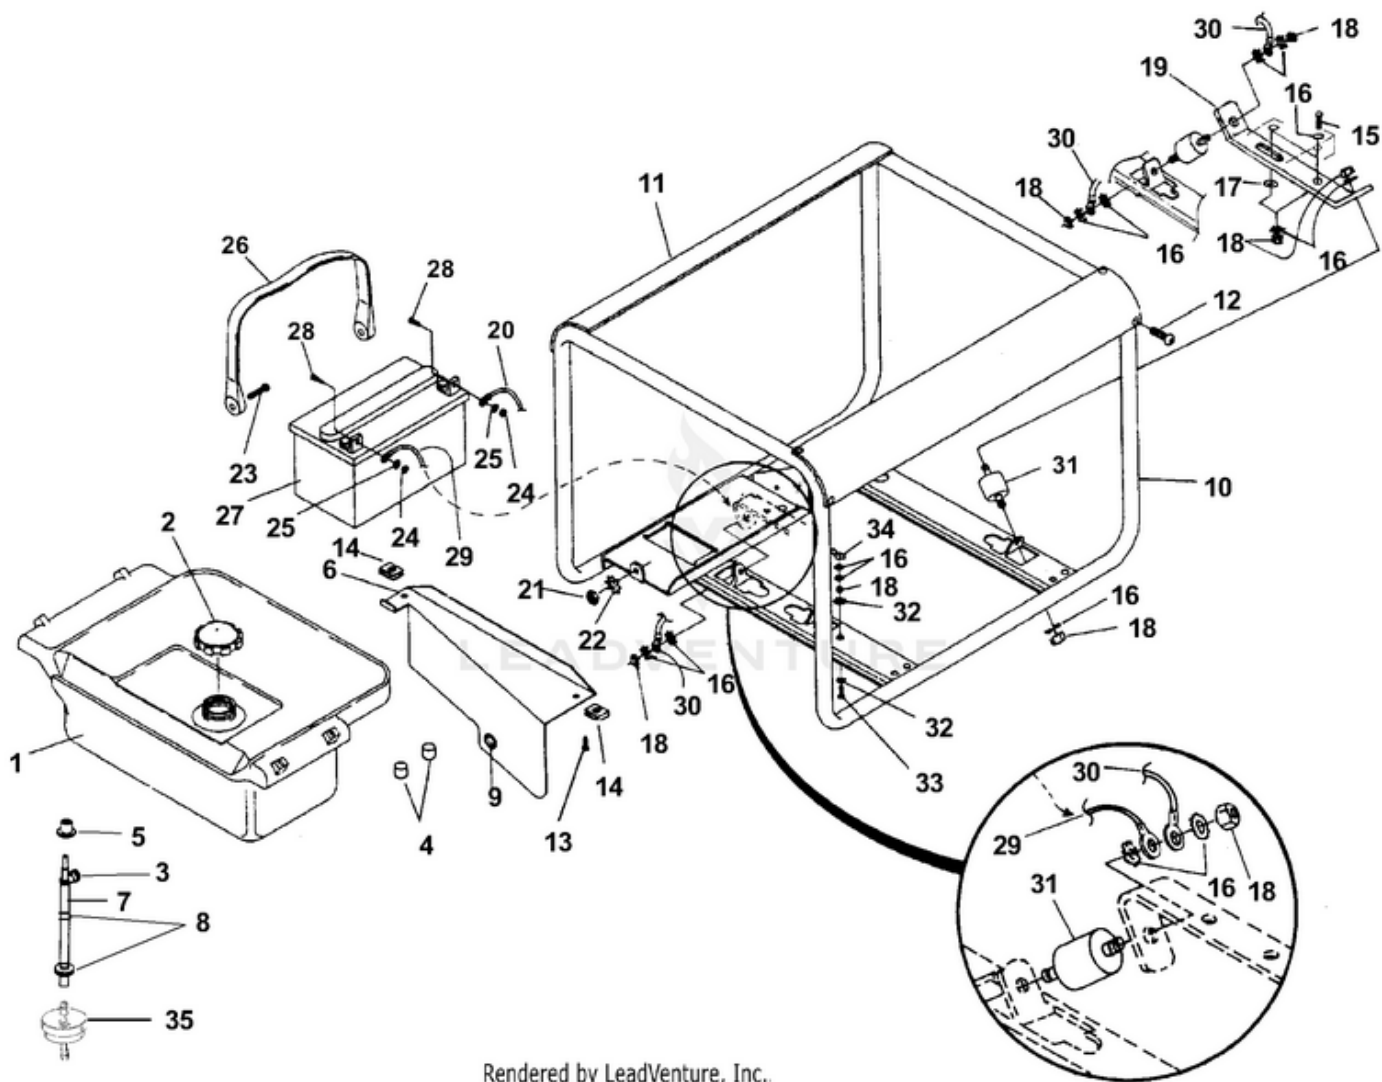

LRE5550 UT-03834 - Frame - Fuel Tank

Rendered by LeadVenture, Inc..

Ref #	Part #	Description	Qty	Context Note
1	04861A	FUEL TANK (5 Gal.)	1	
2	UP03458	FUEL CAP (2 1/4" dia.)	1	
3	UP03464	VALVE-Fuel	1	
4	UP03465	PAD-Fuel Tank	4	
5	UP03480	BUSHING	1	
6	UP03461	SHIELD-Fuel Tank	1	
7	UP03486	FUEL LINE	1	
8	UP03434	CLIP-Hose	2	
9	UP03457	BUSHING-Snap In	1	
10	UP03386	ROLL CAGE	1	
	UP04804	ROLL CAGE (Electric Start)	1	
11	UP03460	BRACE-Tank Support	2	
12	UP03420	SCREW-Torx (10-24 X 1/2")	8	
13	UP03389	SCREW-Pan Hd. (8-32 X 3/8")	2	Torque Specs 8 - 12 in/lbs (.9 - 1.1 Nm)
14	UP03398	NUT-Hi Speed	2	
15	UP03386	SCREW-Hex Hd. (5/16-18 X 2")	4	Torque Specs 145 - 155 in/lbs (16.4 - 17.5 Nm)
16	UP03413	WASHER-Lock (int.)	16	
17	UP03416	WASHER-Flat	1	
18	UP03397	NUT-Hex (5/16-18)	15	
19	UP03535	SUPPORT-Engine	1	
20	UP03507	CABLE-Battery (Red, Pos.)	1	
21	UP03394	NUT-Hex (10-32)	2	
22	UP03411	WASHER-Lock	2	
23	UP03378	SCREW-Shoulder (10-32 X 1/4")	2	
24	UP03399	NUT-Hex (10-32)	4	
25	UP03409	WASHER-Lock	4	
26	UP03455	STRAP-Battery Hold Down	1	
27	UP03494	BATTERY (12 Volt)	1	
28	UP03380	SCREW-Hex Hd. (1/4-20 X 5/8")	2	
29	UP03456	BATTERY CABLE (Black, to Ground)	1	
30	UP03511	GROUND STRAP	2	
31	UP03483	ISOLATOR	4	
32	UP03413	WASHER-Lock (ext./int.)	6	
33	UP03382	SCREW-Hex Hd. (5/16-18 X 1 1/2")	1	Torque Specs 145 - 155 in/lbs (16.4 - 17.5 Nm)
34	UP03395	NUT-Wing	1	
35	UP03697	Fuel Filter	1