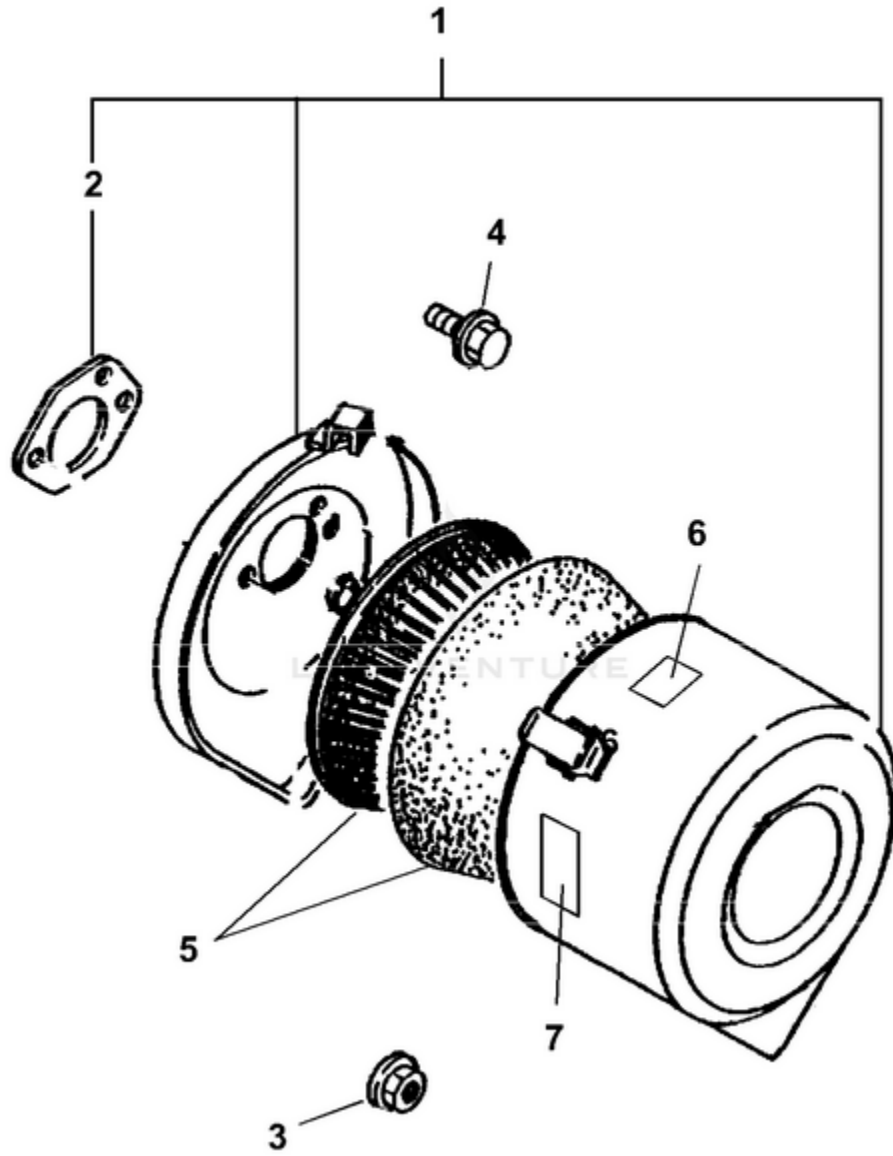

LRE5550 UT-03834 - Air Cleaner

Rendered by LeadVenture, Inc.

Ref #	Part #	Description	Qty	Context Note
1	UP04428	Air Cleaner AY	1	Robin P/N 254-32602-10
2	UP05361	Gasket	1	Robin P/N 234-36003-08
3	UP03987	Flange Nut	2	Robin P/N 002-38060-00
4	UP03282	Bolt and washer	1	Robin P/N 001-10061-20
5	UP03278	Element set	1	Robin P/N 234-32604-07
6	UP03990	Choke Label	1	Robin P/N 073-20044-30
7	UP05357	Label, cleaner	1	Robin P/N 254-95301-13