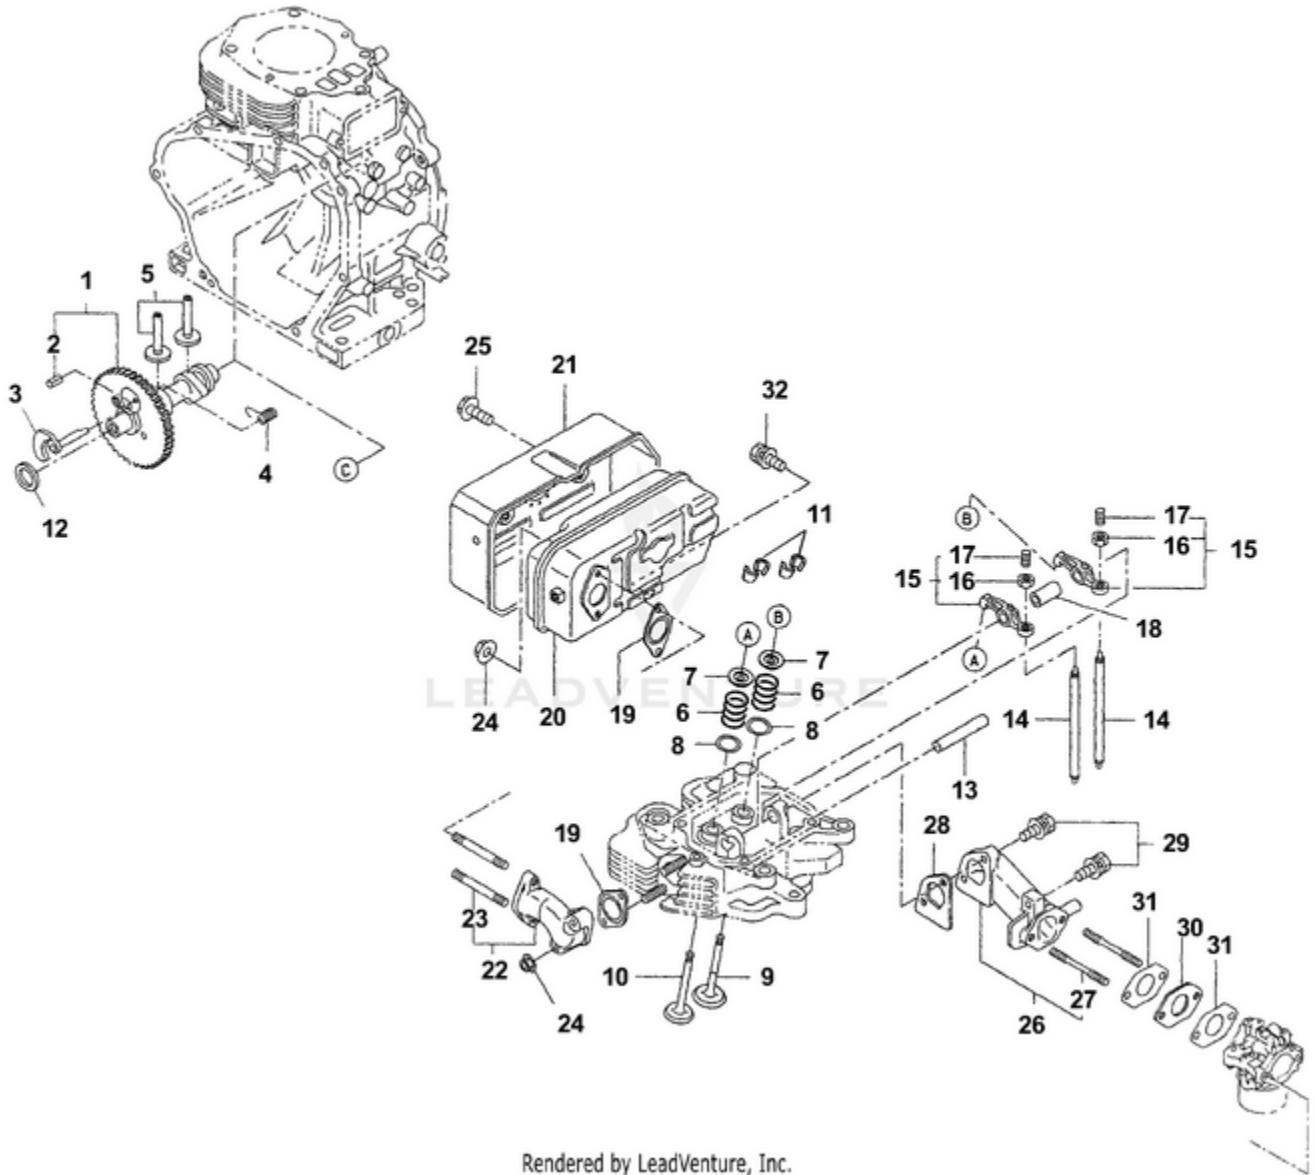

LRE5550 UT-03834 - Exhaust

Rendered by LeadVenture, Inc.

Ref #	Part #	Description	Qty	Context Note
1	UP05341	Camshaft	1	Robin P/N 246-31701-01
2	UP03954	Spring pin	1	Robin P/N 005-19041-00
3	UP04939	Release lever cp	1	Robin P/N 246-36201-11
4	UP04940	Return spring	1	Robin P/N 246-36701-03
5	UP05342	Tappet	2	Robin P/N 246-33301-03
6	UP04416	Valve spring	2	Robin P/N 246-33611-03
7	UP04942	Spring retainer	2	Robin P/N 246-33711-03
8	UP05350	Washer	2	Robin P/N 020-02000-10
9	UP05343	Intake valve	1	Robin P/N 246-33411-03
10	UP05344	Exhaust valve	1	Robin P/N 246-33511-03
11	UP04419	Collet, valve	4	Robin P/N 246-35501-03
12	UP04945	Spacer T=0.6	1	Robin P/N 023-02200-50
	UP04946	Spacer T=0.7	1	Robin P/N 023-02200-60
	UP04947	Spacer T=0.8	1	Robin P/N 023-02200-70
13	UP05345	Rocker shaft	1	Robin P/N 239-35001-03
14	UP05346	Push rod cp	2	Robin P/N 246-35301-11
15	UP05347	Rocker arm Ay	2	Robin P/N 246-36101-10
16	UP05348	Nut	2	Robin P/N 017-00800-90
17	UP05349	Adjusting Screw	1	Robin P/N 014-90800-21
18	UP05351	Spacer / Rocker Shaft		Robin P/N 246-36120-13
19	UP04424	Gasket, exhaust	2	Robin P/N 246-35201-03
20	UP05352	Muffler cp	1	Robin P/N 246-30101-31
21	UP05353	Muffler Cover cp	1	Robin P/N 246-34201-31
22	UP05354	Exhaust Pipe cp	1	Robin P/N 246-34001-01
23	UP05355	Stud	2	Robin P/N 010-50803-60
24	UP05356	Flange Nut	4	Robin P/N 018-00800-10
25	UP03274	Flange Bolt	2	Robin P/N 011-00600-10
26	UP05359	Intake Pipe cp	1	Robin P/N 246-33001-01
27	UP03976	Stud	2	Robin P/N 010-50602-30
28	UP04432	Gasket, In. Pipe	1	Robin P/N 246-36001-13
29	UP04433	Bolt and Washer AY	3	Torque Specs 86 - 121 in/lbs (9.8 - 13.7 Nm); Robin P/N 001-13082-80
30	UP05362	Insulator	1	Robin P/N 246-32901-03
31	UP03281	Gasket, insulator	2	Robin P/N 234-35902-03
32	UP05360	Bolt and Washer AY	1	Robin P/N 011-11081-60