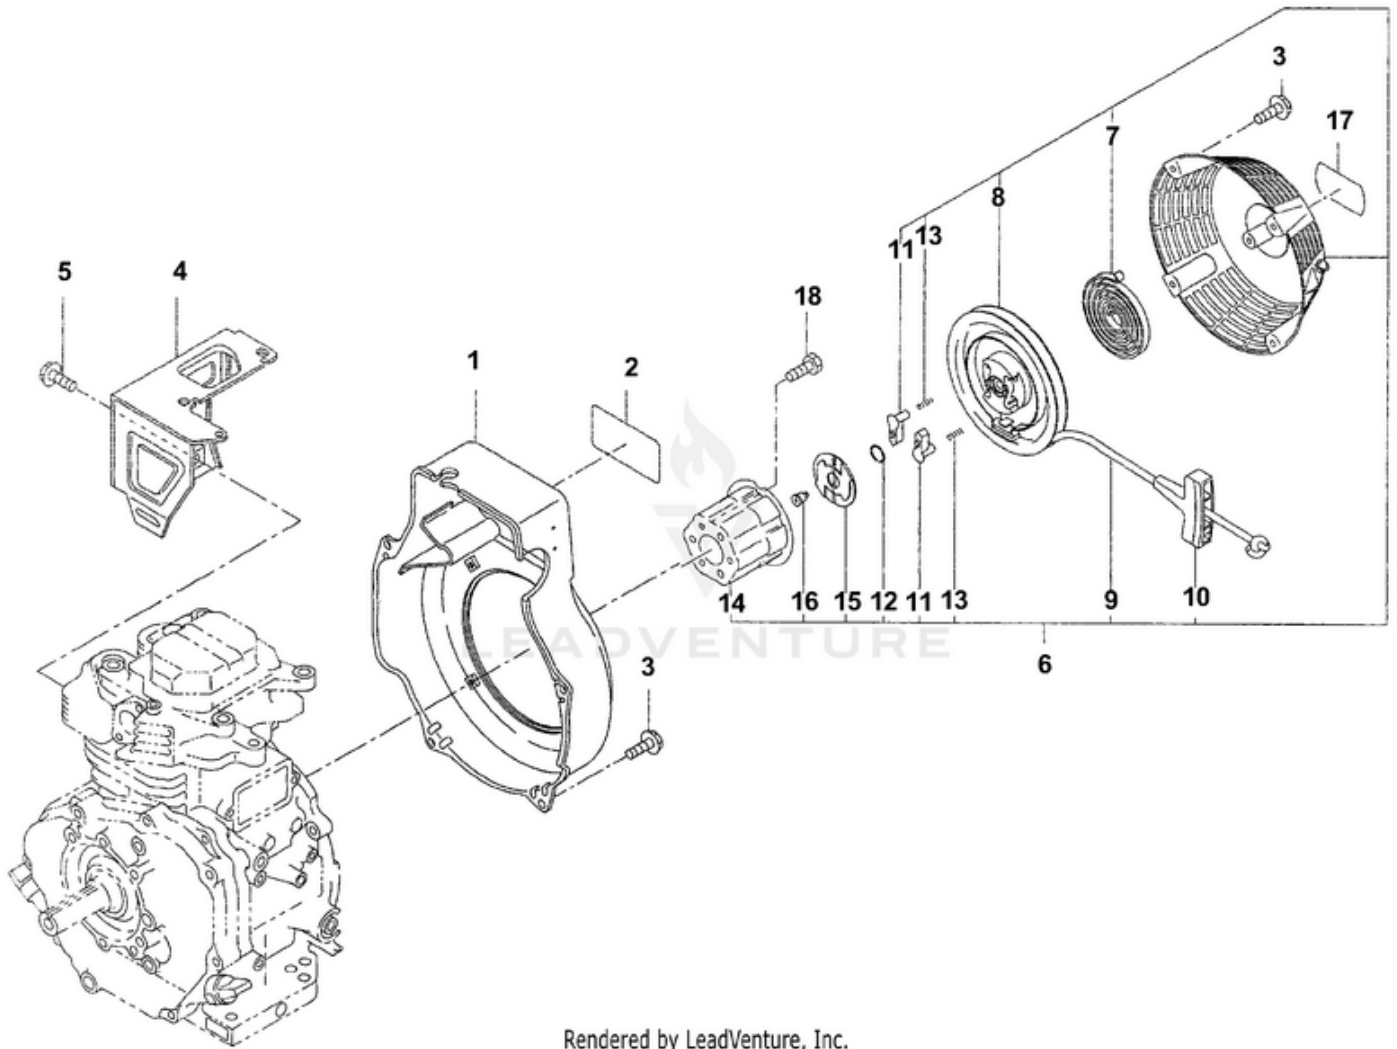

LRE5550 UT-03834 - Starter

Rendered by LeadVenture, Inc.

Ref #	Part #	Description	Qty	Context Note
1	UP05369	Blower housing	1	Robin P/N 246-51205-11
2	UP05370	Label (trademark)	1	Robin P/N 247-91705-03
3	UP03274	Flange bolt	8	Torque Specs 51 - 65 in/lbs (5.8 - 7.3 Nm); Robin P/N 011-00600-10
4	UP05371	Cylinder Baffle cp	1	Robin P/N 246-52701-11
5	UP03358	Flange bolt	1	Torque Specs 51 - 65 in/lbs (5.8 - 7.3 Nm); Robin P/N 011-00600-10
6	UP05372	Recoil starter assy	1	Robin P/N 246-50201-20
7	UP05373	Spring rewind	1	Robin P/N 246-50115-08
8	UP05009	Reel	1	Robin P/N 246-50120-08
9	0827410	Starter rope	1	Robin P/N 270-50110-08
10	UP04008	Starter knob	1	Robin P/N 261-50100-08
11	UP05010	Ratchet	2	Robin P/N 246-50125-08
12	UP05011	Friction spring	1	Robin P/N 246-50130-08
13	0827407	Return spring	2	Robin P/N 227-50135-08
14	UP05374	Pulley	1	Robin P/N 246-50147-08
15	UP05013	Ratchet guide	1	Robin P/N 246-50160-08
16	0827409	Set screw	1	Torque Specs 40 - 45 in/lbs (4.5 - 5.1 Nm); Robin P/N 227-50152-08
17	UP04013	Label, OHV	1	Robin P/N 073-20049-50
18	UP05014	Bolt	3	Robin P/N 001-65081-20