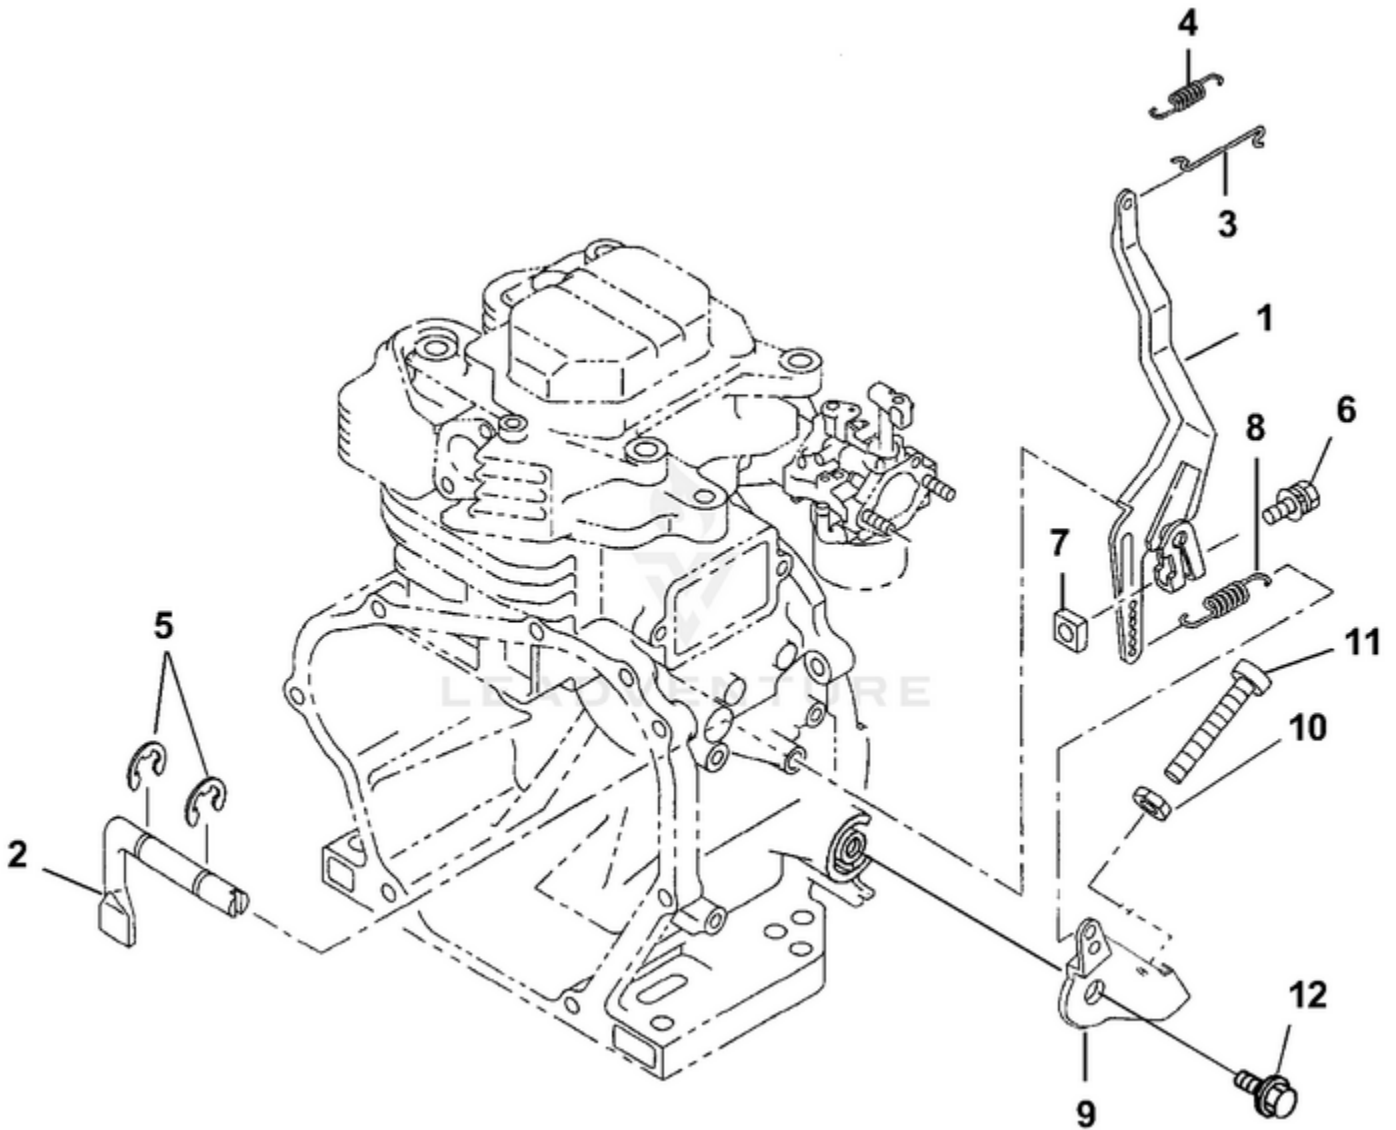

LRE5550 UT-03834 - Governor

Rendered by LeadVenture, Inc.

Ref #	Part #	Description	Qty	Context Note
1	UP05363	Governor lever	1	Robin P/N 246-42301-11
2	UP05364	Governor shaft	1	Robin P/N 246-42201-23
3	UP03290	Governor rod	1	Robin P/N 234-42701-01
4	UP05365	Rod spring	1	Robin P/N 246-42801-13
5	UP03292	Clip	2	Robin P/N 003-13060-00
6	UP03293	Bolt and Washer AY	1	Robin P/N 001-14062-50
7	UP03294	Nut	1	Robin P/N 018-60600-20
8	UP05366	Governor spring	1	Robin P/N 246-42501-23
9	UP05367	Speed control lever	1	Robin P/N 246-43310-03
10	UP04500	Nut	1	Robin P/N 002-17050-00
11	UP05368	Screw, panhead	1	Torque Specs 65 - 80 in/lbs (7.3 - 9.0 Nm); Robin P/N 004-31053-50
12	UP03353	Bolt & Washer	1	Robin P/N 001-10081-60