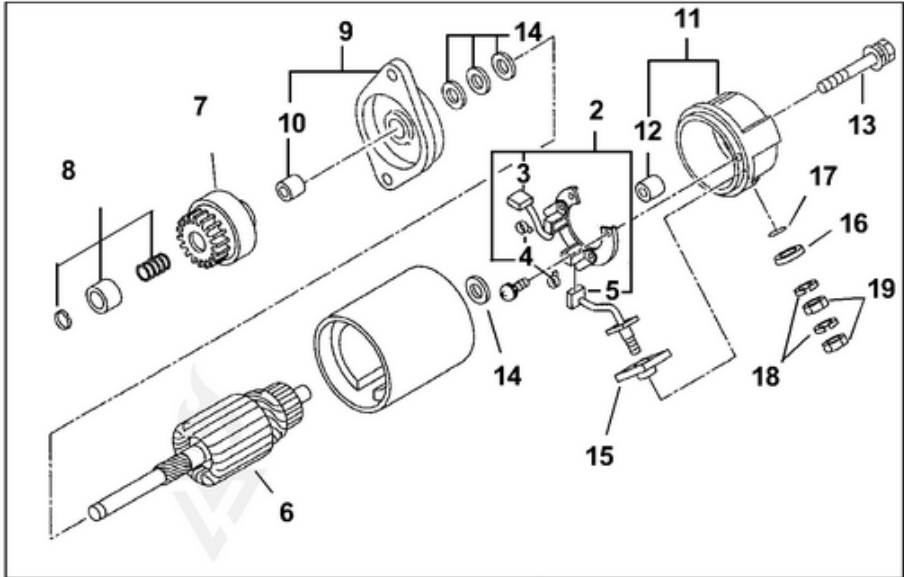

LRE5550 UT-03834 - Electric Motor

A Rendered by LeadVenture, Inc.

Ref #	Part #	Description	Qty	Context Note
1	UP06746	Starting motor assy	1	Robin P/N 224-70502-00
2	UP05025	Holder assy, brush	1	Robin P/N 235-70530-08
3	UP05023	Brush	1	Robin P/N 235-70535-08
4	UP05024	Spring, brush	2	Robin P/N 235-70545-08
5	UP05031	Brush (-)	1	Robin P/N 235-70540-08
6	UP05027	Armature assy	1	Robin P/N 235-70550-08
7	UP06747	Pinion assy	1	Robin P/N 224-70551-08
8	UP06748	Pinion stopper set	1	Robin P/N 224-70553-08
9	UP05030	Front cover assy	1	Robin P/N 246-70500-08
10	UP05037	Front metal	1	Robin P/N 214-70560-08
11	UP05032	Rear cover assy	1	Robin P/N 246-70505-08
12	UP05033	Case metal	1	Robin P/N 113-70510-08
13	UP05035	Through bolt	2	Robin P/N 235-70575-08
14	UP05036	Washer kit	1	Robin P/N 235-70555-08
15	UP05038	Bushing	1	Robin P/N 235-70565-08
16	UP05039	Bushing	1	Robin P/N 235-70566-08
17	UP05040	O ring	1	Robin P/N 246-70580-08
18	UP04503	Spring Washer	2	Robin P/N 003-20060-00
19	UP03299	Nut	2	Robin P/N 002-27060-00
20	UP05041	Bolt, starter	2	Robin P/N 214-79007-01
21	UP05042	Washer	2	Robin P/N 003-10080-00
22	UP05043	Spring washer	2	Robin P/N 003-20080-00