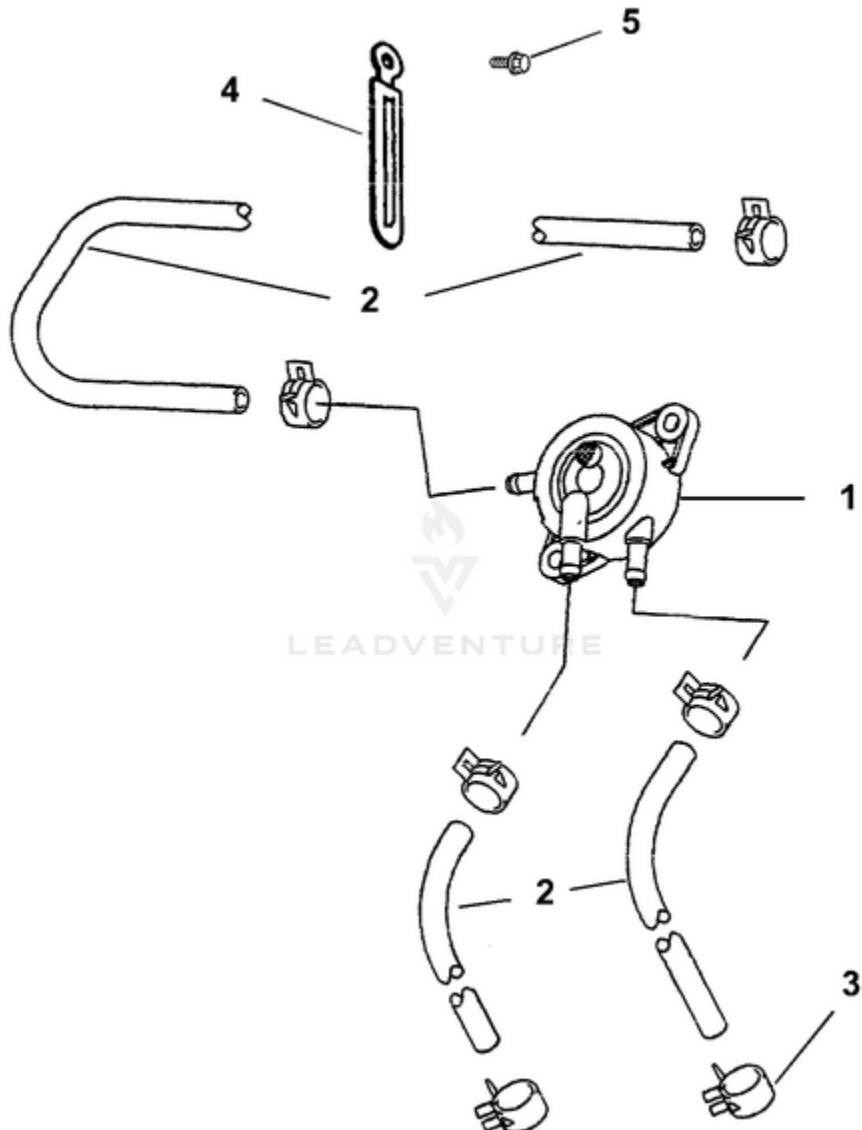

LRE5550 UT-03834 - Fuel Pump

Rendered by LeadVenture, Inc.

Ref #	Part #	Description	Qty	Context Note
1	UP05384	Fuel Pump Ay	1	Robin P/N 267-62201-00
2	UP05015	Fuel Line (39 in./1000mm)	1	(Cut to Length); Robin P/N Robin P/N 085-10600-00
3	UP04016	Hose clamp	6	Robin P/N 056-11100-20
4	UP04062	Clamp cp	1	Robin P/N 056-60002-60
5	UP03300	Screw	1	Robin P/N 011-00600-30