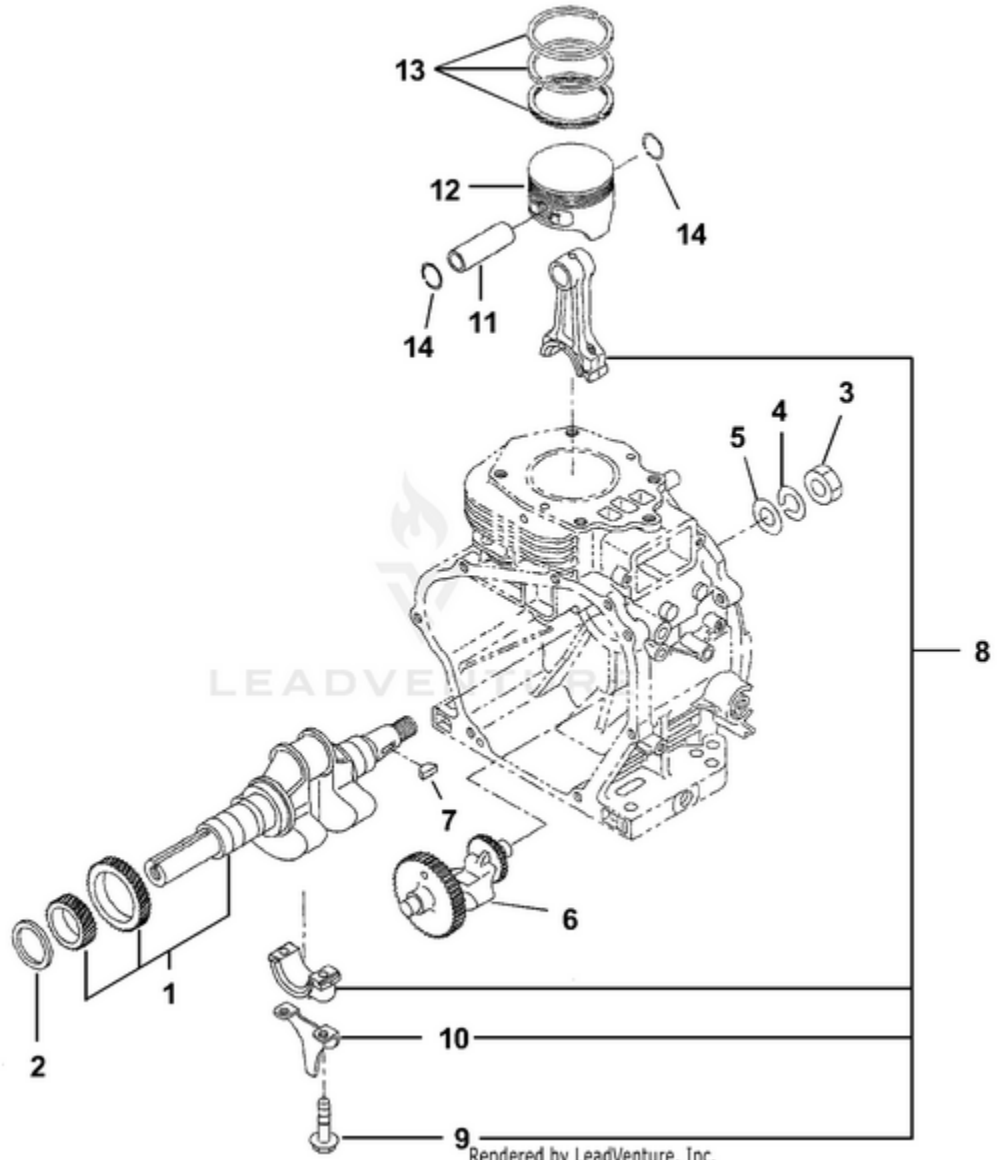

LRE5550 UT-03834 - Crankshaft - Piston

Rendered by LeadVenture, Inc.

Ref #	Part #	Description	Qty	Context Note
1	UP05331	Crankshaft cp	1	Robin P/N 246-21201-01
2	UP04921	Spacer (.6)	1	Robin P/N 023-03501-60
	UP04922	Spacer (.8)	1	Robin P/N 023-03501-70
	UP04923	Spacer (1.0)	1	Robin P/N 023-03501-80
3	UP03249	Nut	1	Torque Specs 434 - 470 in/lbs (49.0 - 53.1 Nm); Robin P/N 002-18180-00
4	UP03250	Spring washer	1	Robin P/N 003-20180-00
5	UP04925	Washer	1	Robin P/N 003-10180-00
6	UP05395	Balancer shaft	1	Robin P/N 246-24102-23
7	UP04927	Woodruff key	1	Robin P/N 005-32054-01
8	UP05332	Connecting rod Ay	1	Robin P/N 246-22501-00
9	UP04393	Connecting rod bolt	2	Torque Specs 122 - 145 in/lbs (13.8 - 16.4 Nm); Robin P/N 246-23001-03
10	UP05333	Oil scrapper	1	Robin P/N 246-23101-13
11	UP05334	Piston pin	1	Robin P/N 246-23301-03
12	UP05335	Piston	1	Robin P/N 247-23401-13
	UP05336	Piston (.25)	1	Robin P/N 247-23402-13
	UP05337	Piston (.5)	1	Robin P/N 247-23403-13
13	UP05338	Piston ring set (std)	1	Robin P/N 247-23501-07
	UP05339	Piston ring set (.25)	1	Robin P/N 247-23502-07
	UP05340	Piston ring set (.5)	1	Robin P/N 247-23503-07
14	UP04936	Clip	2	Robin P/N 056-52100-20