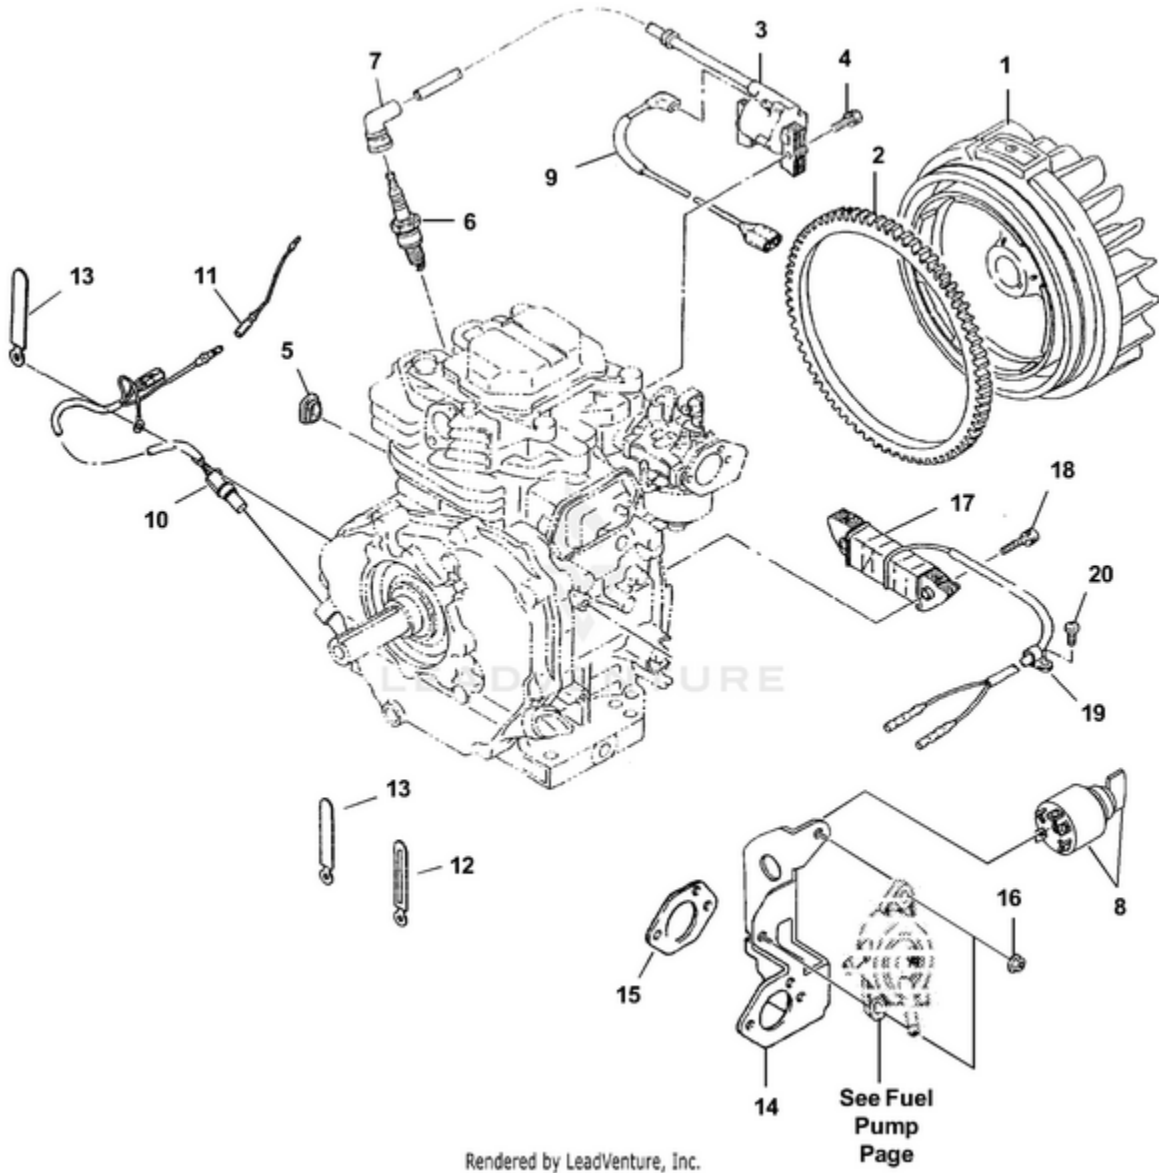

LRE5550 UT-03834 - Ignition

Ref #	Part #	Description	Qty	Context Note
1	UP06742	Flywheel	1	Robin P/N 246-77203-11
2	UP06745	Ring Gear	1	Robin P/N 246-71002-03
3	UP05389	Ignition coil cp	1	Robin P/N 246-78201-21
4	UP03996	Bolt and washer Ay	1	Torque Specs 15 - 20 in/lbs (1.7 - 2.3 Nm); Robin P/N 001-14063-00
5	UP05390	Grommet	1	Robin P/N 227-75001-03
6	UP05045	Spark plug	1	Torque Specs 166 - 195 in/lbs (18.8 - 22.0 Nm); Robin P/N 065-01404-80
7	UP03351	Spark plug cap	1	Robin P/N 065-50001-40
8	UP04065	Switch AY	1	Robin P/N 066-00003-61
9	UP05391	Wire 3 cp	1	Robin P/N 246-73103-01
10	UP05392	Oil Sensor cp	1	Robin P/N KS3-11013-01
11	UP05393	Wire 18 cp	1	Robin P/N 246-73118-01
12	UP04062	Clamp cp	1	Robin P/N 056-60002-50
13	UP05394	Clamp	2	Robin P/N 056-60002-60
14	UP06743	Bracket, Fuel Pump	1	Robin P/N 246-65502-01
15	UP05387	Gasket, Air Cleaner	1	Robin P/N 234-26003-031
16	UP03987	Nut	2	Robin P/N 002-38060-00
17	UP06744	Charging Coil	1	Robin P/N 246-79201-01
18	UP04497	Screw & Washer AY	2	Robin P/N 004-31060-80
19	UP03349	Clamp	1	Robin P/N 206-75501-01
20	UP04497	Screw	1	Robin P/N 004-31060-80