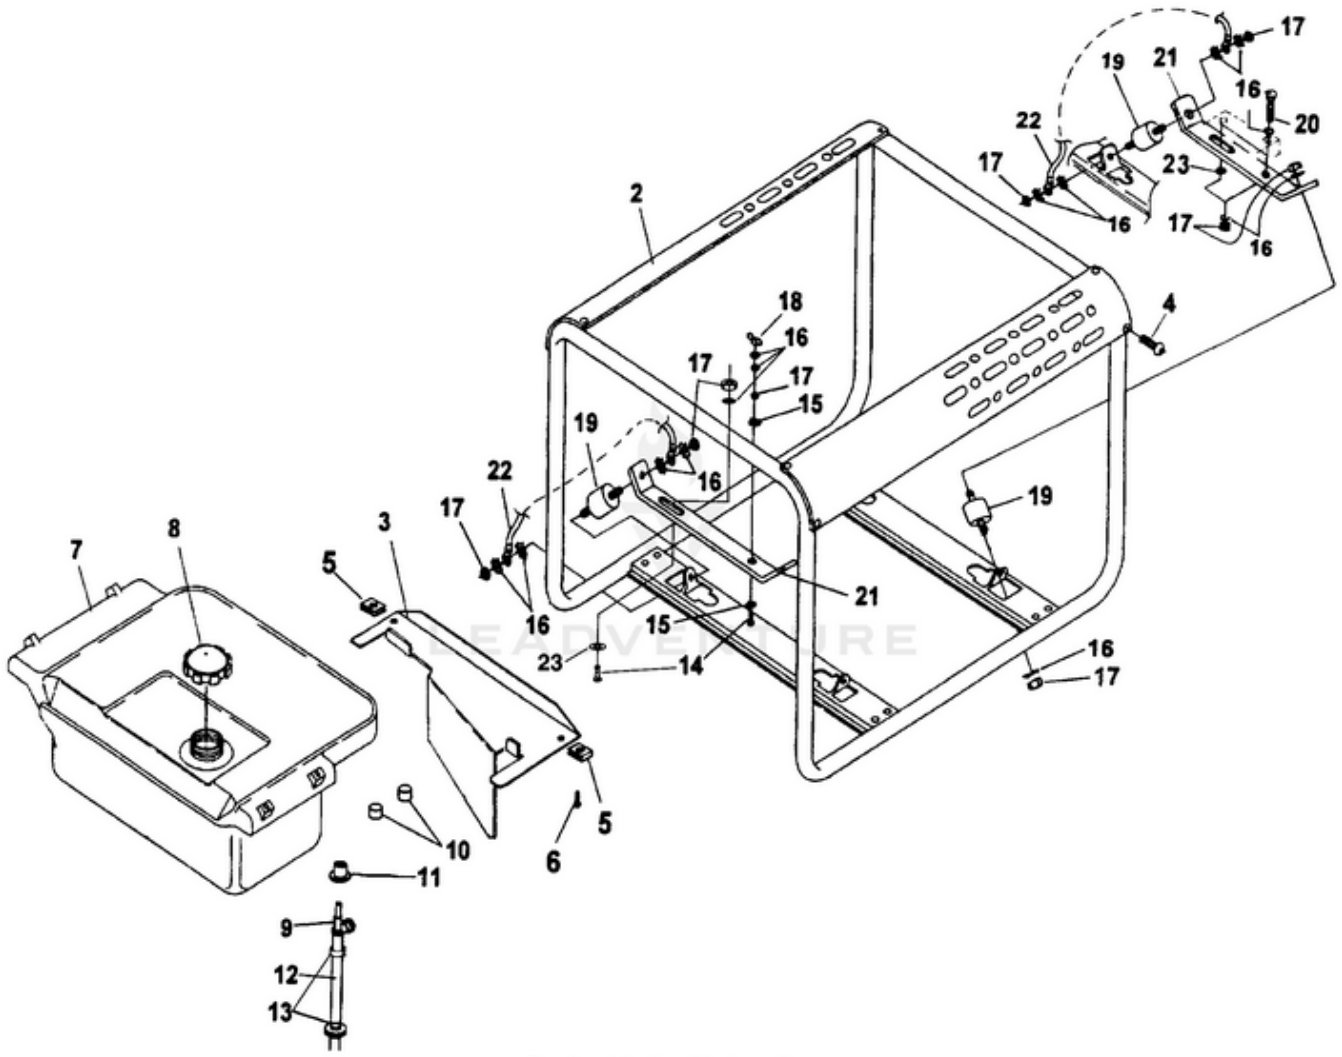

LRE4400 C.A.R.B. Generator UT-03801 - Tanks & Handles

Rendered by LeadVenture, Inc.

Ref #	Part #	Description	Qty	Context Note
1	A06411	ROLL CAGE	1	
2	063831	BRACE-Tank Support	2	
3	064141	SHIELD-Fuel Tank	1	
4	96620	SCREW-Torx (10-24 X 1/2")	8	
5	81227	NUT-Speed	2	
6	80577	SCREW-Pan Hd. (8-32 X 3/8")	2	
7	A06984	FUEL TANK (3 Gal.)	1	
8	04864	CAP-Fuel (2 1/4" Dia.)	1	
9	07565	VALVE-Fuel	1	
10	06644	PAD-Fuel Tank	4	
11	47222	BUSHING	1	
12	4958608	HOSE-Fuel (8")	1	
13	49587	CLIP-Hose	2	
14	80088	SCREW-Hex Hd. (5/16-18 X 1 1/4")	2	
15	83033	WASHER-Flat (5/16)	2	
16	83081	WASHER-Lock (int.)	2	
17	81162	NUT-Hex (5/16-18)	1	
18	81015	NUT-Wing (5/16-18)	1	
19	49367	ISOLATOR	4	
20	80288	SCREW-Hex Hd. (5/16-18 X 1 3/4")	2	
21	064121	SUPPORT - ENG./GEN.	2	
22	A49399	GROUND STRAP	2	
23	84046	WASHER-Flat	2