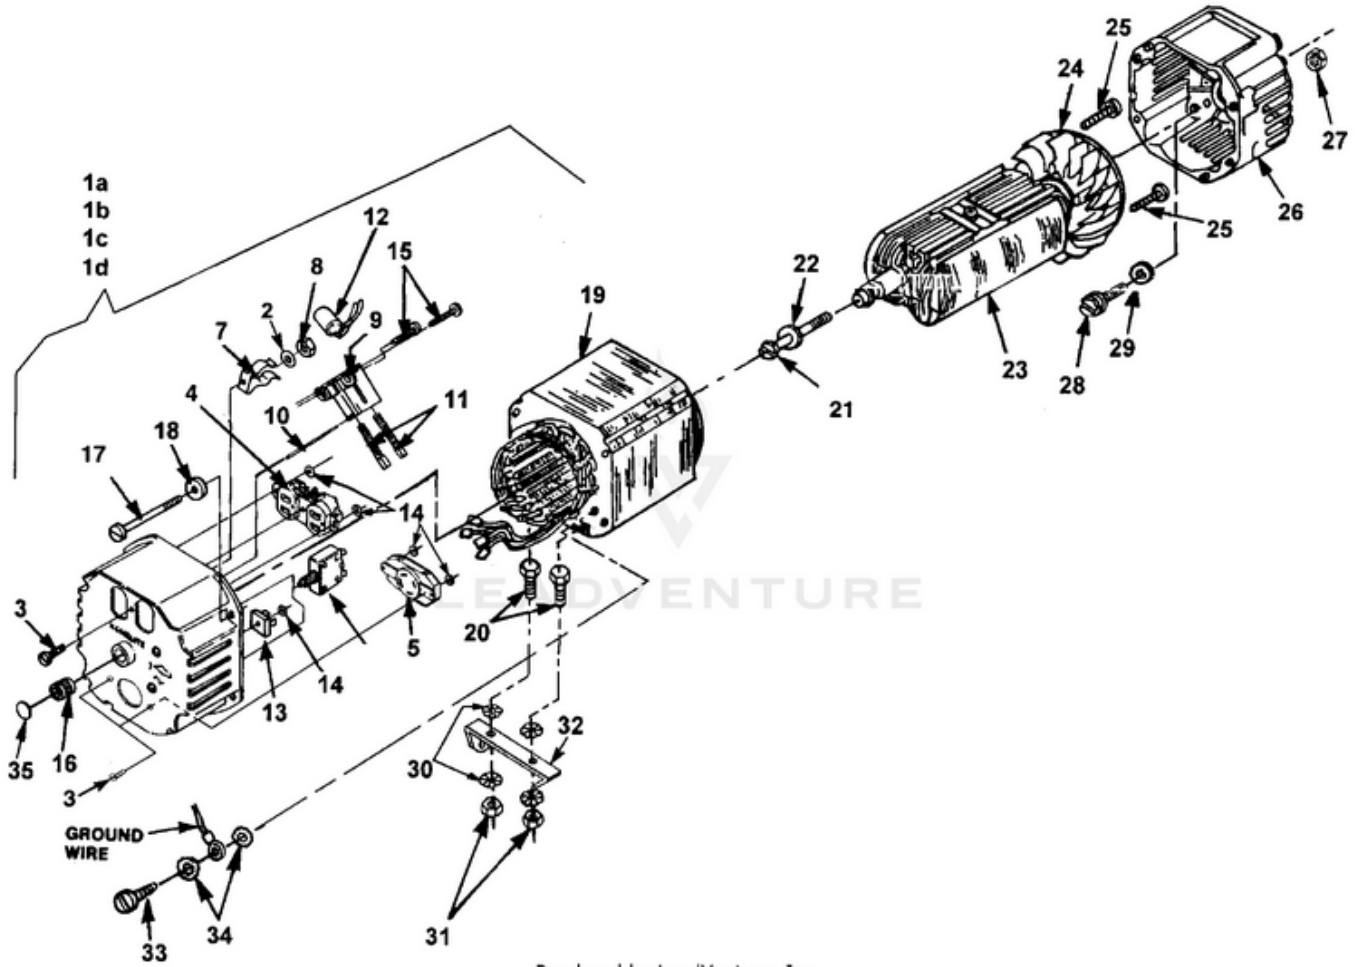

LRE4400 Generator UT-03783-AR - Generator End

Rendered by LeadVenture, Inc.

Ref #	Part #	Description	Qty	Context Note
1A	A06923	COMPLETE BRUSH HEAD	1	(LR4400 & LRE4400)
1B	A06921	COMPLETE BRUSH HEAD	1	(LR5500 & LRE5500)
1C	A06987	COMPLETE BRUSH HEAD	1	(LR4400/CSA & LRE4400/CSA)
1D	A06986	COMPLETE BRUSH HEAD	1	(LR5500/CSA & LRE5500/CSA)
2	83119	WASHER-Lock (ext.)	1	
3	80630	SCREW-Mach. Pan Hd. (6-32 X 1/2")	3	
4	50991A	RECEPTACLE-Duplex (Nema 5-15R)	1	(LR4400, LRE4400, LR5500 & LRE5500)
	498031A	RECEPTACLE-Duplex (Nema 5-15R)	1	(LR4400/CSA & LRE4400/CSA)
	498321A	RECEPTACLE-Duplex (Nema 5-20R)	1	(LR5500/CSA & LRE5500/CSA)
5	46508	RECEPTACLE-Locking (120V/240V) (Nema L14-20R)	1	
6	49831A	BREAKER-Circuit (20 amp.)	2	(LR4400 & LRE4400)
	02511	BREAKER-Circuit (25 amp.)	2	(LR5500 & LRE5500)
	01649A	BREAKER-Circuit (15 amp.)	2	(LR4400/CSA & LRE4400/CSA)
	49831A	BREAKER-Circuit (20 amp.)	2	(LR5500/CSA & LRE5500/CSA)
7	02435	CLIP-Spring Cap	1	
8	81002	NUT-Hex (6-32)	1	
9	02365	BRUSH HOLDER	1	
	A03035	BRUSH & RETAINER KIT	1	
10	02857	PIN	1	
11	02664	BRUSH	2	
12	A02860	CAPACITOR (w/Lead)	1	
13	95672	RECTIFIER	1	
14	02437	WASHER-Shaft Retention	4	
15	82526	SCREW-Pan Hd. (6-19 X 3/4)	2	
16	03044	BEARING-Needle	1	
17	4885306	BOLT-Stator (4400 Watts)	4	
	4885301	BOLT-Stator (5500 Watts)	4	
18	84124	WASHER-Flat	4	
19	A02796AS	STATOR (4400 Watts)	1	
	A02795AS	STATOR (5500 Watts)	1	
20	80083	SCREW- Hex Hd. (5/16-18 X 3/4")	2	
21	4885210	BOLT-Rotor (4400 Watts)	1	
21	4885707	BOLT-Rotor (5500 Watts)	1	
22	83002	WASHER-Lock (5/16")	1	
23	A02799AS	ROTOR (4400 Watts)	1	
23	A02798AS	ROTOR (5500 Watts)	1	
24	A04013AS	FAN-Generator	1	
25	82526	SCREW-Pan Hd. (6-19 X 3/4")	4	
26	020267	END BELL	1	
27	81267	NUT-Hex (1/4-20)	4	
28	80687	SCREW-Hex Hd. (5/16-24 X 3/4")	4	
29	83078	WASHER-Lock	4	
30	83033	WASHER-Lock (int./ext.)	4	
31	81162	NUT-Hex (5/16-18)	2