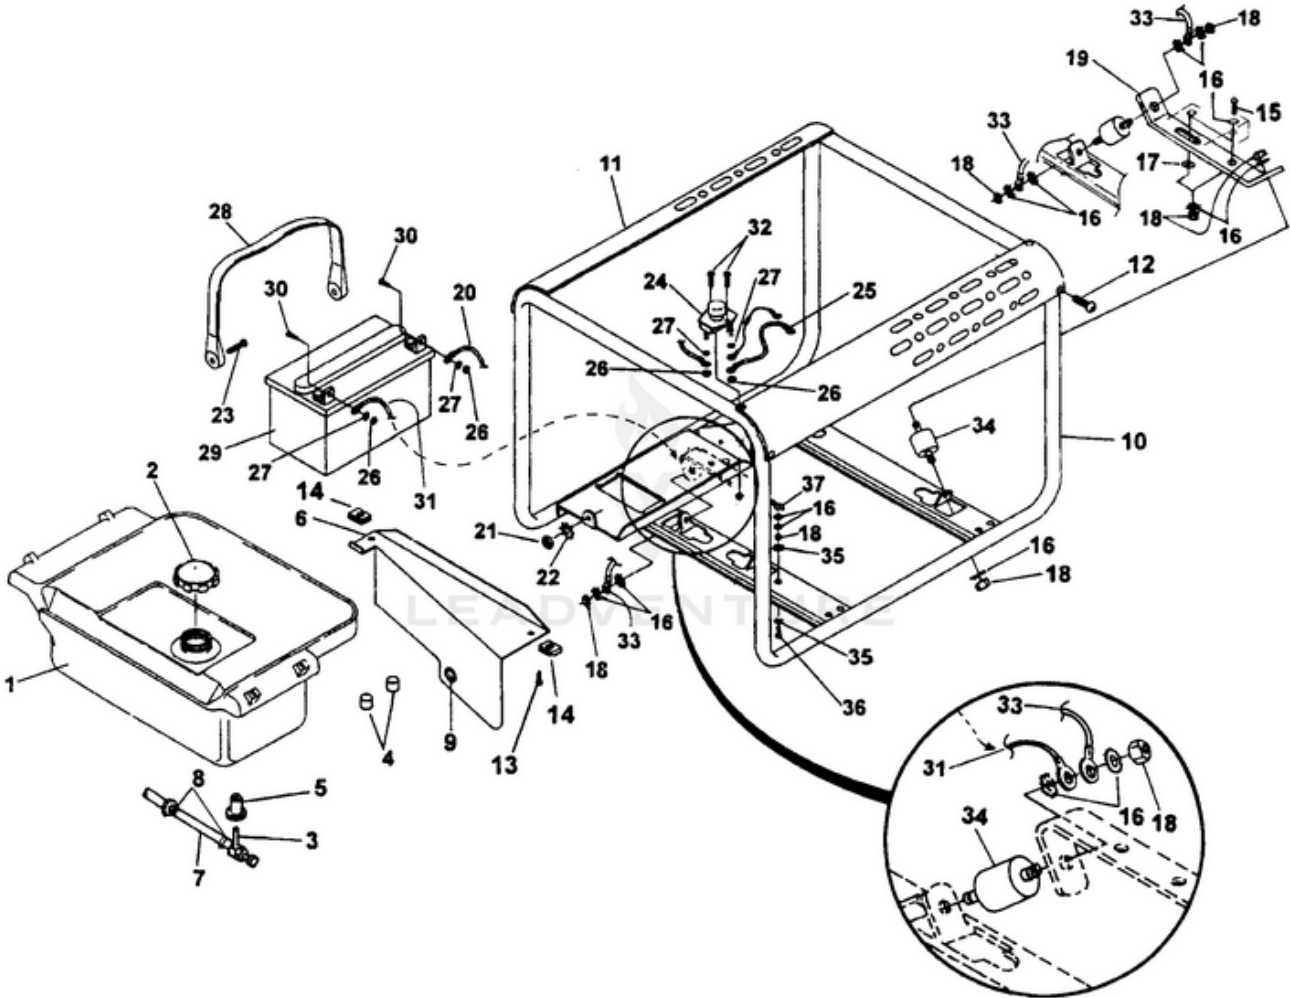

Ref #	Part #	Description	Qty	Context Note
32	063781	SUPPORT-Engine	1	
33	82538	SCREW-Taptite (10/24 X 3/4")	1	
34	83121	WASHER-Lock (int./ext.)	2	
35	02438	PLUG-Expansion	1	

LRE4400 Generator UT-03783-AR - Tanks & Handles