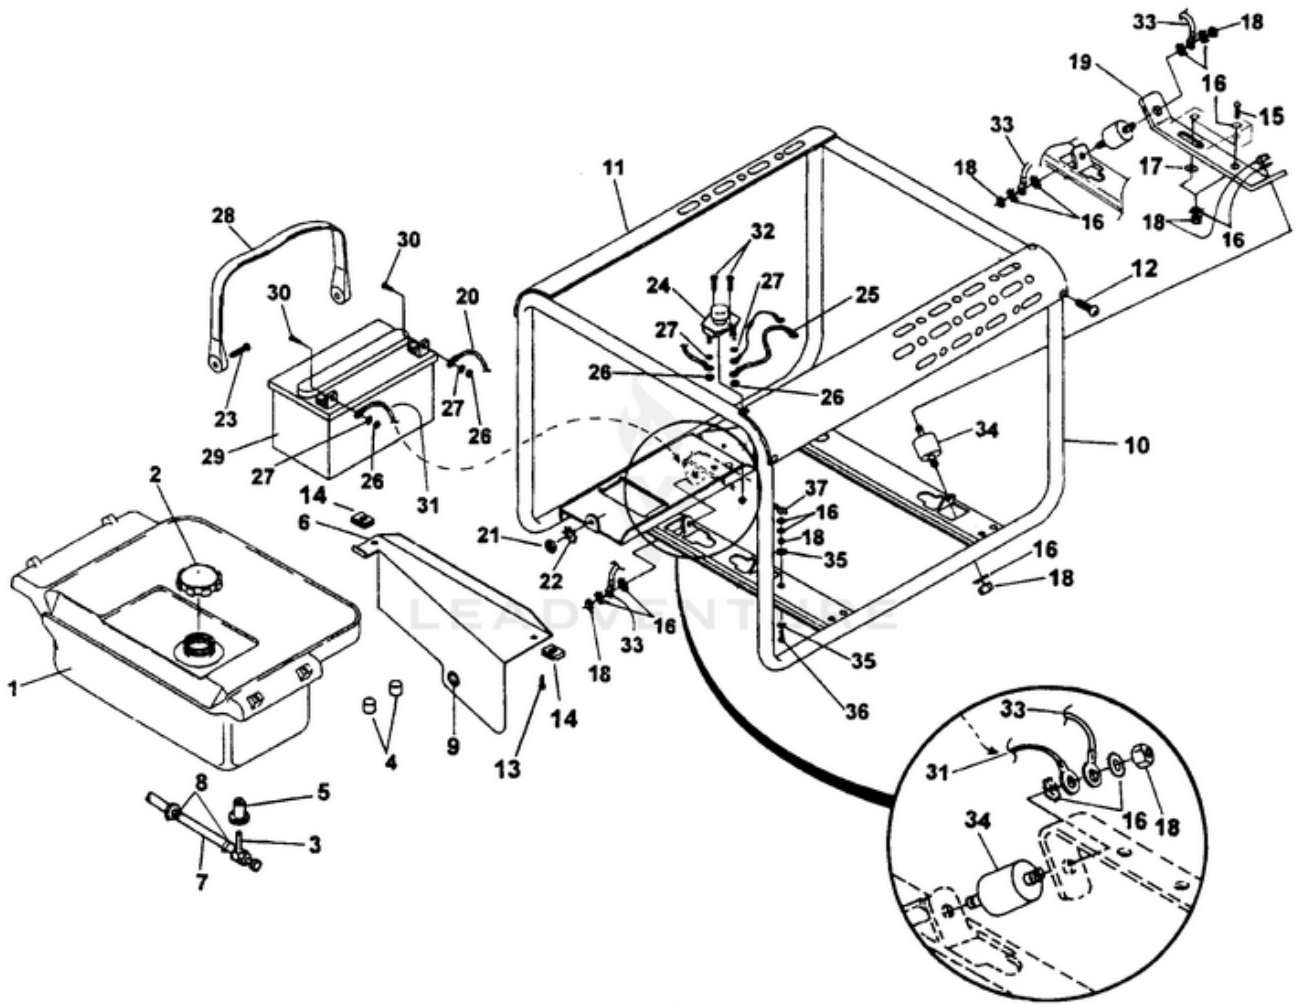

Ref #	Part #	Description	Qty	Context Note
32	063781	SUPPORT-Engine	1	
33	82538	SCREW-Taptite (10/24 X 3/4")	1	
34	83121	WASHER-Lock (int./ext.)	2	
35	02438	PLUG-Expansion	1	

LRE4400 Generator UT-03783 - Tanks & Handles