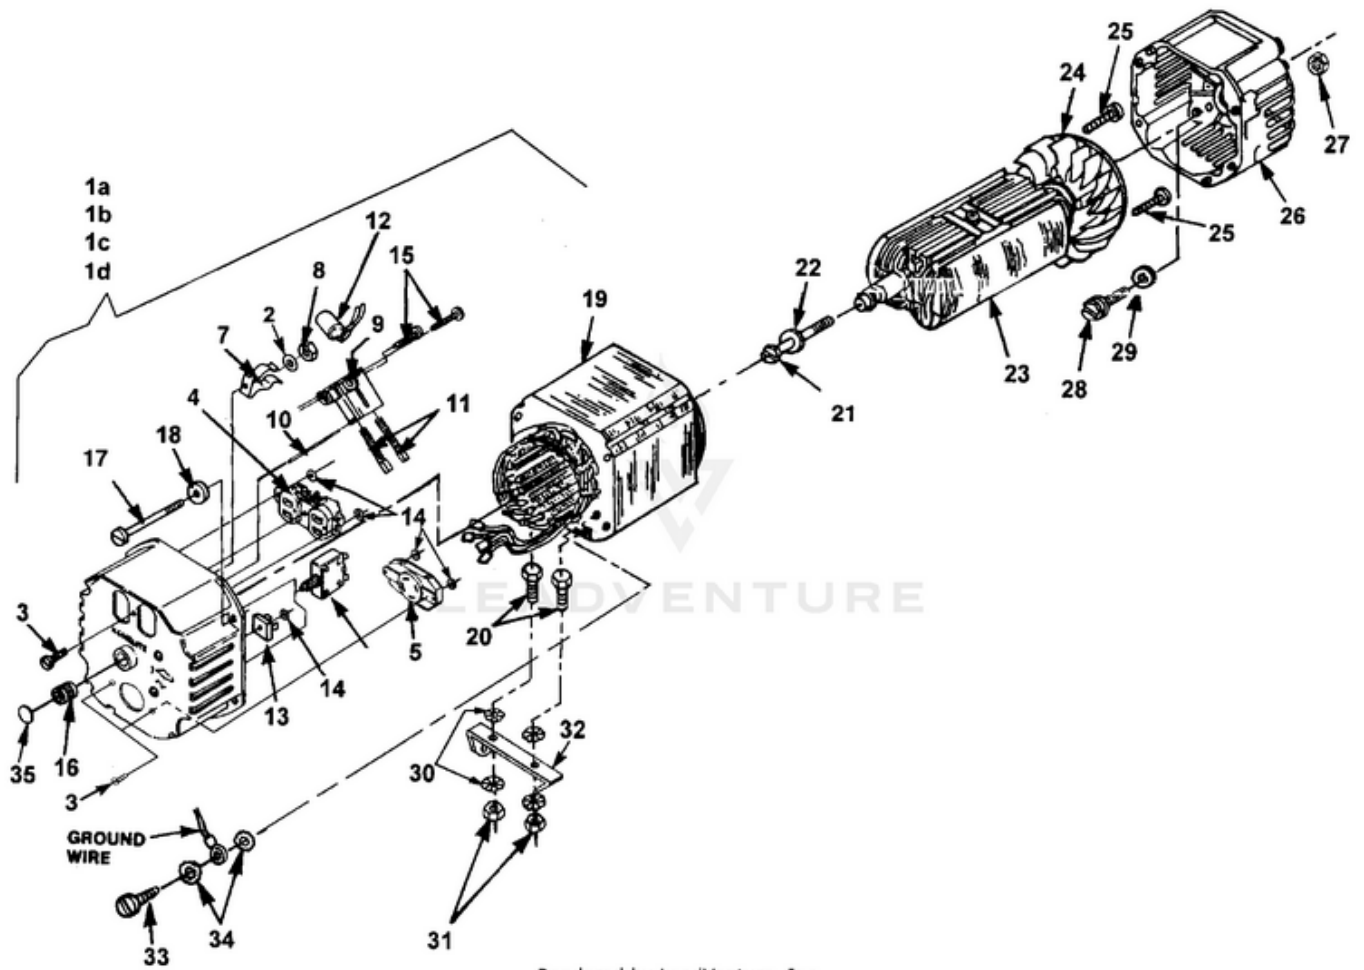

LRE4400 Generator UT-03783 - Generator End

Rendered by LeadVenture, Inc.

Ref #	Part #	Description	Qty	Context Note
1A	A06923	COMPLETE BRUSH HEAD	1	(LR4400 & LRE4400)
1B	A06921	COMPLETE BRUSH HEAD	1	(LR5500 & LRE5500)
1C	A06987	COMPLETE BRUSH HEAD	1	(LR4400/CSA & LRE4400/CSA)
1D	A06986	COMPLETE BRUSH HEAD	1	(LR5500/CSA & LRE5500/CSA)
2	83119	WASHER-Lock (ext.)	1	
3	80630	SCREW-Mach. Pan Hd. (6-32 X 1/2")	3	
4	50991A	RECEPTACLE-Duplex (Nema 5-15R)	1	(LR4400, LRE4400, LR5500 & LRE5500)
	498031A	RECEPTACLE-Duplex (Nema 5-15R)	1	(LR4400/CSA & LRE4400/CSA)
	498321A	RECEPTACLE-Duplex (Nema 5-20R)	1	(LR5500/CSA & LRE5500/CSA)
5	46508	RECEPTACLE-Locking (120V/240V) (Nema L14-20R)	1	
6	49831A	BREAKER-Circuit (20 amp.)	2	(LR4400 & LRE4400)
	02511	BREAKER-Circuit (25 amp.)	2	(LR5500 & LRE5500)
	01649A	BREAKER-Circuit (15 amp.)	2	(LR4400/CSA & LRE4400/CSA)
	49831A	BREAKER-Circuit (20 amp.)	2	(LR5500/CSA & LRE5500/CSA)
7	02435	CLIP-Spring Cap	1	
8	81002	NUT-Hex (6-32)	1	
9	02365	BRUSH HOLDER	1	
	A03035	BRUSH & RETAINER KIT	1	
10	02857	PIN	1	
11	02664	BRUSH	2	
12	A02860	CAPACITOR (w/Lead)	1	
13	95672	RECTIFIER	1	
14	02437	WASHER-Shaft Retention	4	
15	82526	SCREW-Pan Hd. (6-19 X 3/4)	2	
16	03044	BEARING-Needle	1	
17	4885306	BOLT-Stator (4400 Watts)	4	
	4885301	BOLT-Stator (5500 Watts)	4	
18	84124	WASHER-Flat	4	
19	A02796AS	STATOR (4400 Watts)	1	
	A02795AS	STATOR (5500 Watts)	1	
20	80083	SCREW- Hex Hd. (5/16-18 X 3/4")	2	
21	4885210	BOLT-Rotor (4400 Watts)	1	
21	4885707	BOLT-Rotor (5500 Watts)	1	
22	83002	WASHER-Lock (5/16")	1	
23	A02799AS	ROTOR (4400 Watts)	1	
23	A02798AS	ROTOR (5500 Watts)	1	
24	A04013AS	FAN-Generator	1	
25	82526	SCREW-Pan Hd. (6-19 X 3/4")	4	
26	020267	END BELL	1	
27	81267	NUT-Hex (1/4-20)	4	
28	80687	SCREW-Hex Hd. (5/16-24 X 3/4")	4	
29	83078	WASHER-Lock	4	
30	83033	WASHER-Lock (int./ext.)	4	
31	81162	NUT-Hex (5/16-18)	2