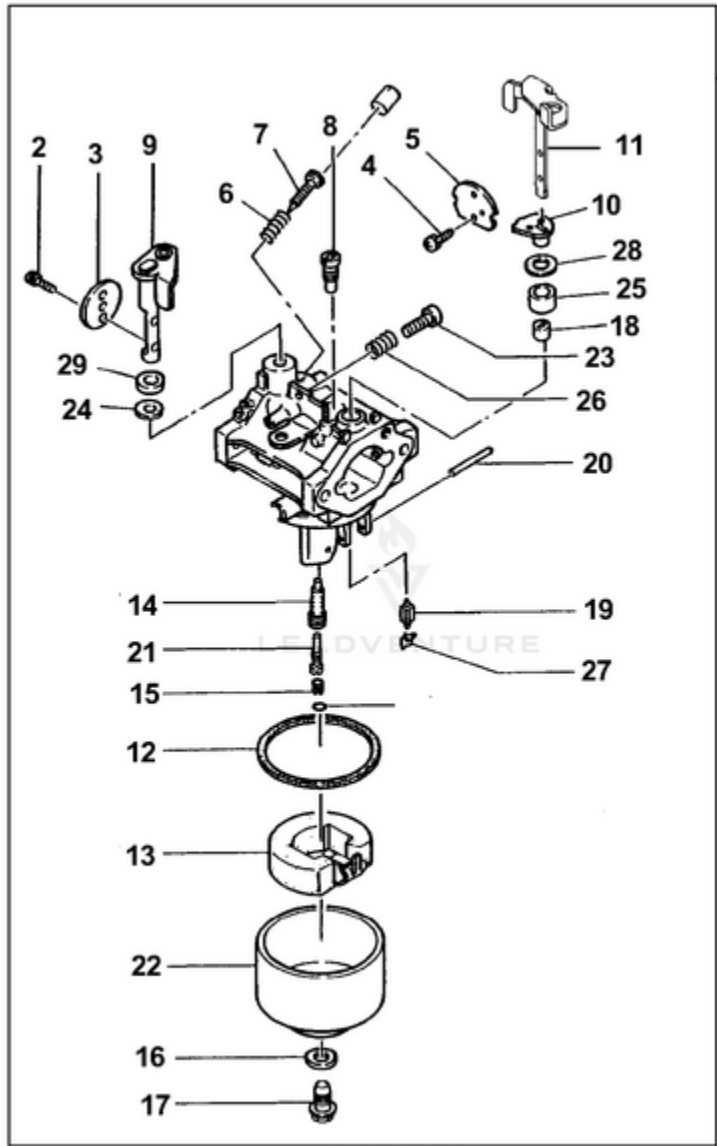

LR5550 UT-03833 - Carburetor

Ref #	Part #	Description	Qty	Context Note
1	UP05375	Carburetor	1	Robin P/N 247-62331-00
2	UP03314	Screw	2	Robin P/N 209-62351-08
3	UP05377	Throttle valve	1	Robin P/N 213-62535-08
4	UP03316	Screw	2	Robin P/N 237-62451-08
5	UP03315	Choke valve	1	Robin P/N 234-62525-08
6	UP04053	Spring	2	Robin P/N 209-62445-08
7	UP03944	Adjuster	1	Robin P/N 246-62430-08
8	UP05378	Pilot jet	1	Robin P/N 247-62420-08
9	UP05381	Throttle shaft	1	Robin P/N 246-62531-08
10	UP03320	Ring	1	Robin P/N 239-62560-08
11	UP04457	Choke lever	1	Robin P/N 234-62520-08
12	UP03328	Chamber Gasket	1	Robin P/N 206-62540-08
13	UP03329	Float	1	Robin P/N 234-62506-08
14	UP05379	Main nozzle	1	Robin P/N 246-62441-08
15	UP05380	Main jet	1	Robin P/N 246-62402-08
16	UP03327	Insert washer	1	Robin P/N 207-62345-08
17	UP04460	Bolt	1	Torque Specs 49 in/lbs (6.5 Nm); Robin P/N 224-62544-08
18	UP03323	Ring	1	Robin P/N 226-62550-08
19	UP05082	Needle valve	1	Robin P/N 224-62312-18
20	UP03325	Float pin	1	Robin P/N 214-62515-08
21	UP04474	Guide holder	1	Robin P/N 246-62425-08
22	UP03326	Float chamber body	1	Robin P/N 224-62552-08
23	UP04044	Screw	1	Robin P/N 246-62435-08
24	UP05382	Seal	1	Robin P/N 106-62392-08
25	UP03336	Cap, choke	1	Robin P/N 247-62550-08
26	UP04053	Spring		Robin P/N 209-62445-08
27	UP05090	Clip	1	Robin P/N 224-62569-18
28	UP03337	Seal	1	Robin P/N 236-62680-08
29	UP03335	Gasket	1	Robin P/N 156-62351-08