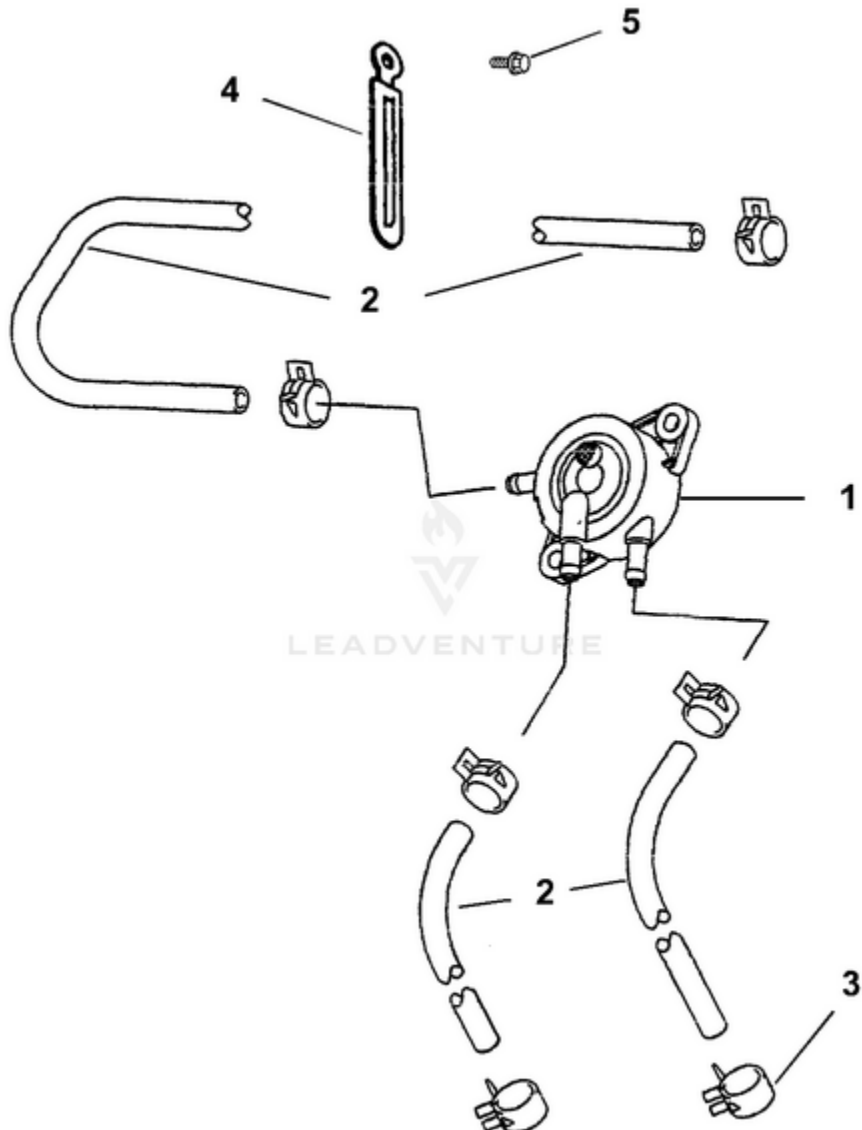

LR5550 UT-03833 - Fuel Pump

Rendered by LeadVenture, Inc.

Ref #	Part #	Description	Qty	Context Note
1	UP05384	Fuel Pump Ay	1	Robin P/N 267-62201-00
2	UP05015	Fuel Line (39 in./1000mm)	1	(Cut to Length); Robin P/N Robin P/N 085-10600-00
3	UP04016	Hose clamp	6	Robin P/N 056-11100-20
4	UP04062	Clamp cp	1	Robin P/N 056-60002-60
5	UP03300	Screw	1	Robin P/N 011-00600-30