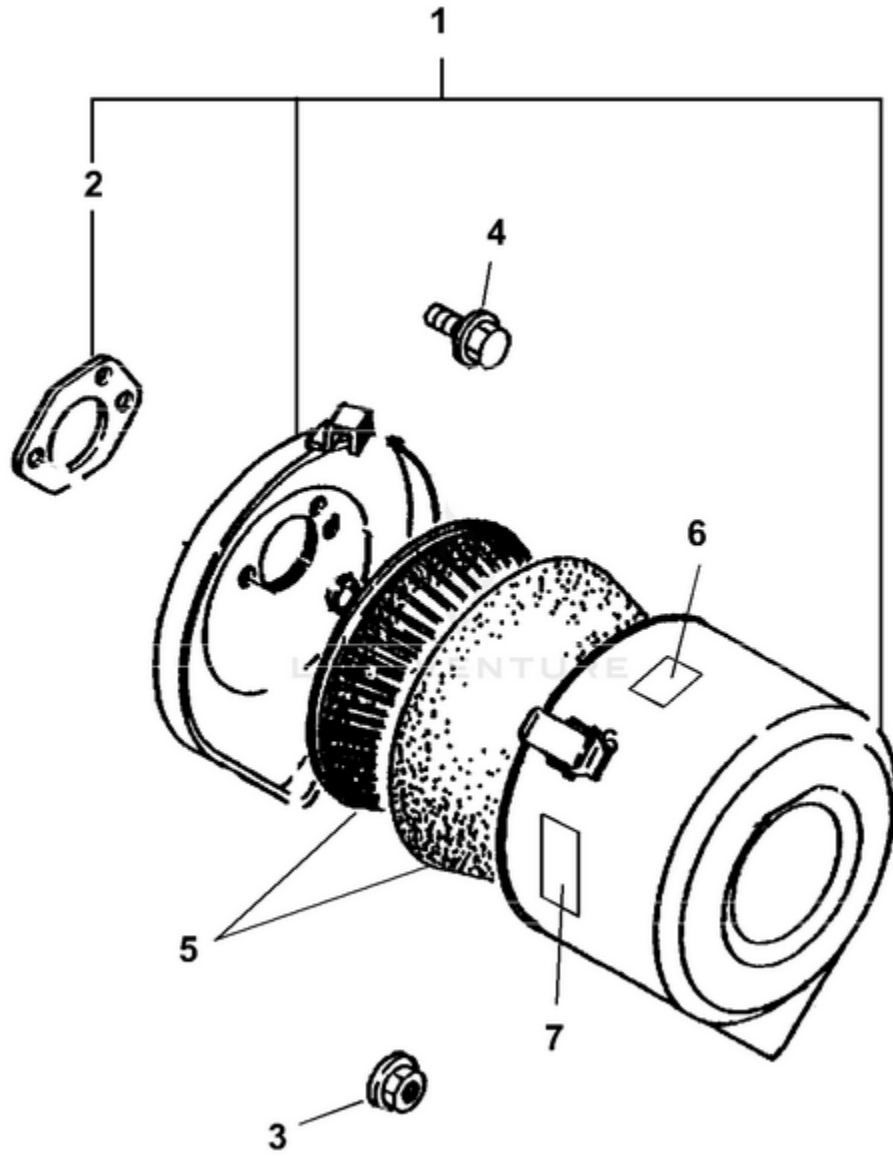

LR5550 UT-03833 - Air Cleaner

Rendered by LeadVenture, Inc.

Ref #	Part #	Description	Qty	Context Note
1	UP04428	Air Cleaner AY	1	Robin P/N 254-32602-10
2	UP05361	Gasket	1	Robin P/N 234-36003-08
3	UP03987	Flange Nut	2	Robin P/N 002-38060-00
4	UP03282	Bolt and washer	1	Robin P/N 001-10061-20
5	UP03278	Element set	1	Robin P/N 234-32604-07
6	UP03990	Choke Label	1	Robin P/N 073-20044-30
7	UP05357	Label, cleaner	1	Robin P/N 254-95301-13