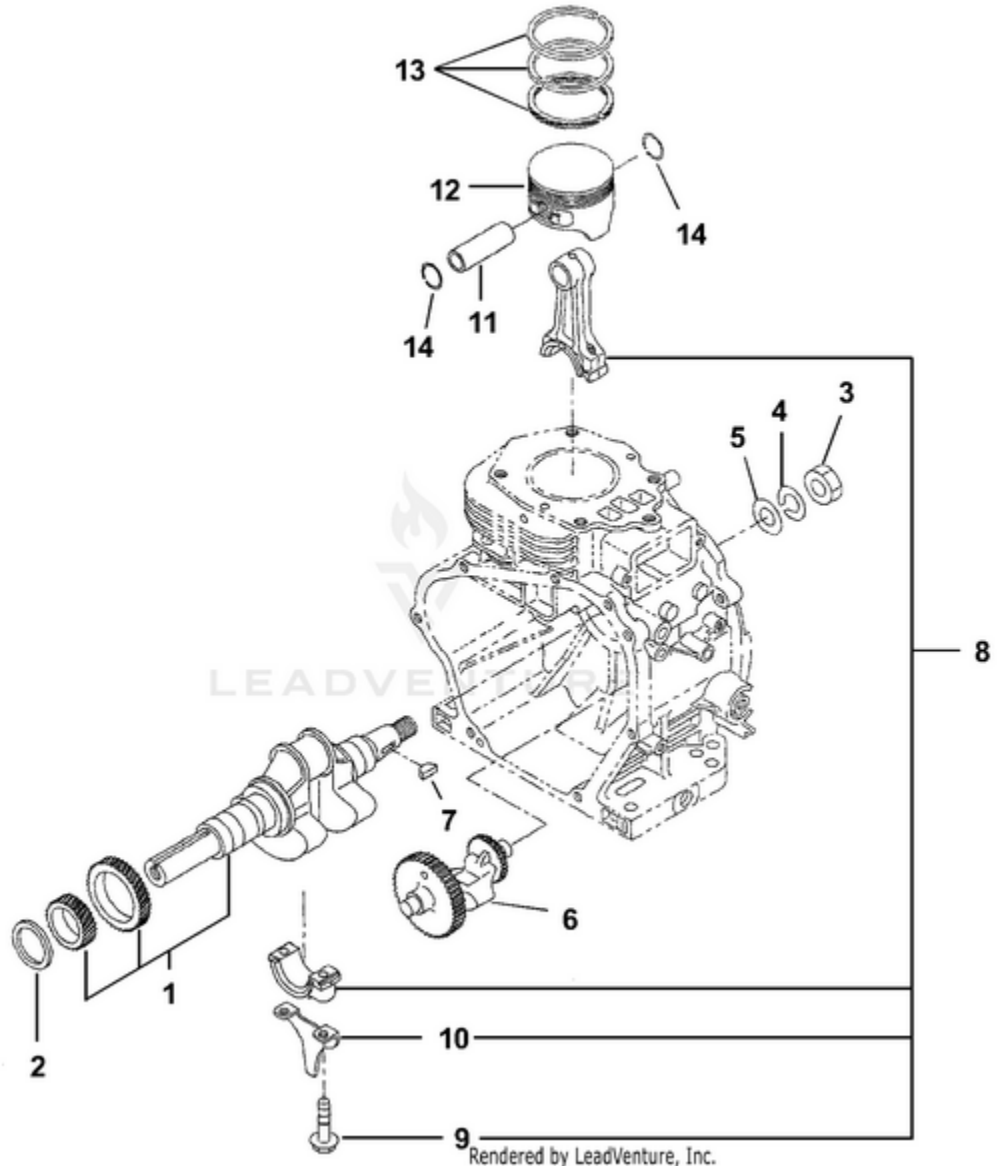

LR5550 UT-03833 - Crankshaft - Piston

Ref #	Part #	Description	Qty	Context Note
1	UP05331	Crankshaft cp	1	Robin P/N 246-21201-01
2	UP04921	Spacer (.6)	1	Robin P/N 023-03501-60
	UP04922	Spacer (.8)	1	Robin P/N 023-03501-70
	UP04923	Spacer (1.0)	1	Robin P/N 023-03501-80
3	UP03249	Nut	1	Torque Specs 434 - 470 in/lbs (49.0 - 53.1 Nm); Robin P/N 002-18180-00
4	UP03250	Spring washer	1	Robin P/N 003-20180-00
5	UP04925	Washer	1	Robin P/N 003-10180-00
6	UP05395	Balancer shaft	1	Robin P/N 246-24102-23
7	UP04927	Woodruff key	1	Robin P/N 005-32054-01
8	UP05332	Connecting rod Ay	1	Robin P/N 246-22501-00
9	UP04393	Connecting rod bolt	2	Torque Specs 122 - 145 in/lbs (13.8 - 16.4 Nm); Robin P/N 246-23001-03
10	UP05333	Oil scrapper	1	Robin P/N 246-23101-13
11	UP05334	Piston pin	1	Robin P/N 246-23301-03
12	UP05335	Piston	1	Robin P/N 247-23401-13
	UP05336	Piston (.25)	1	Robin P/N 247-23402-13
	UP05337	Piston (.5)	1	Robin P/N 247-23403-13
13	UP05338	Piston ring set (std)	1	Robin P/N 247-23501-07
	UP05339	Piston ring set (.25)	1	Robin P/N 247-23502-07
	UP05340	Piston ring set (.5)	1	Robin P/N 247-23503-07
14	UP04936	Clip	2	Robin P/N 056-52100-20