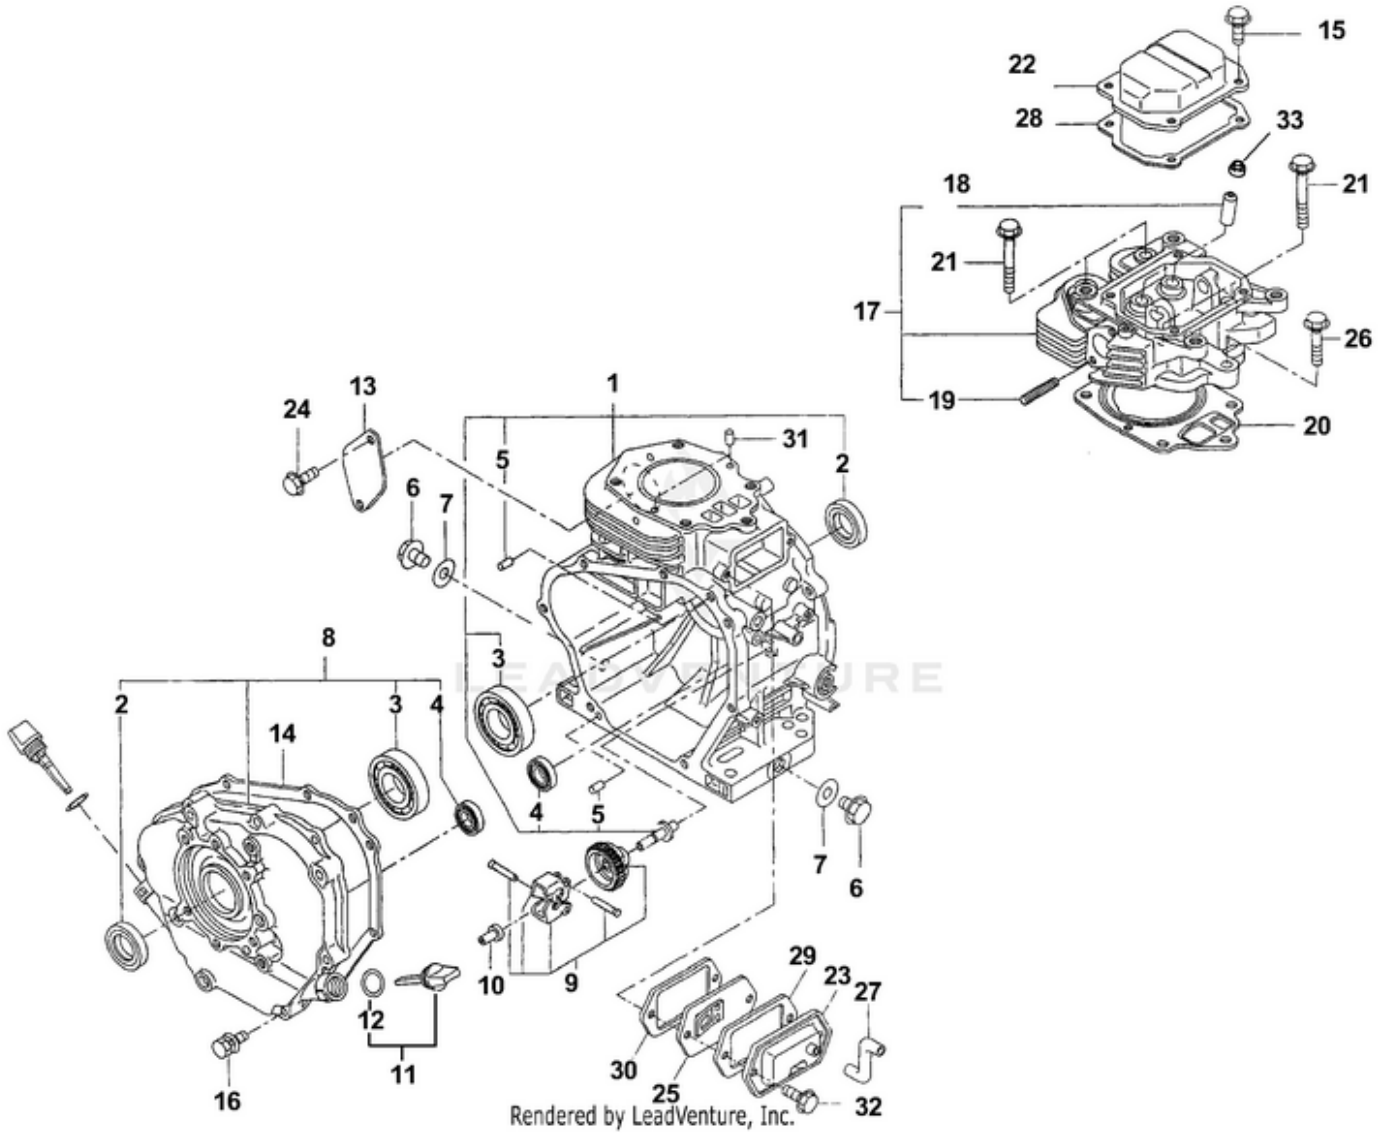

LR5550 UT-03833 - Crankcase

Ref #	Part #	Description	Qty	Context Note
1	UP05312	Crankcase	1	Robin P/N 247-10120-01
2	UP04898	Oil seal	1	Robin P/N 044-03500-90
3	UP04899	Ball bearing	1	Robin P/N 060-03500-10
4	UP04900	Ball bearing	1	Robin P/N 060-01500-10
5	UP03220	Dowel pin	2	Robin P/N 031-00600-20
6	UP03223	Plug	2	Robin P/N 040-11400-30
7	UP03224	Gasket	2	Robin P/N 021-11400-20
8	UP05315	Main bearing cover	1	Robin P/N 246-11002-31
2	UP04898	Oil seal	1	Robin P/N 044-03500-90
3	UP04899	Ball bearing	1	Robin P/N 060-03500-10
4	UP04900	Ball bearing	1	Robin P/N 060-01500-10
9	UP05316	Governor gear cp	1	Robin P/N 246-45001-01
10	UP03229	Governor sleeve	1	Robin P/N 205-41901-03
11	UP04907	Oil gauge	1	Robin P/N 224-63601-03
12	UP04908	Gasket	2	Robin P/N 021-32000-10
13	UP05318	Blind cover	1	Robin P/N 224-17101-03
14	UP05319	Bearing cover gasket	1	Robin P/N 246-15101-03
15	UP03242	Flange, bolt	4	Torque Specs 72 - 84 in/lbs (8.0 - 9.5 Nm); Robin P/N 011-00600-20
16	UP05320	Bolt and washer ay	7	Torque Specs 150 - 162 in/lbs (17 - 18.5 Nm); Robin P/N 001-13084-00
17	UP05321	Cylinder head	1	Robin P/N 247-13001-31
18	UP05313	Valve guide	2	Robin P/N 246-14201-03
19	UP05314	Stud	2	Robin P/N 010-50804-30
20	UP05322	Head gasket	1	Robin P/N 247-15001-13
21	UP04378	Flange bolt	4	Robin P/N 011-01000-40
22	UP05323	Rocker cover cp	1	Robin P/N 246-15501-01
23	UP05324	Breather Cover Cp	1	Robin P/N 246-14301-01
24	UP05014	Bolt	2	Torque Specs 159 - 188 in/lbs (18.0 - 21.2 Nm); Robin P/N 001-65081-20
25	UP05325	Breather Plate Cp	1	Robin P/N 246-14401-01
26	UP05326	Flange bolt	1	Robin P/N 011-01000-20
27	UP05327	Rubber pipe	1	Robin P/N 246-10801-03
28	UP05328	Gasket rocker cover	1	Robin P/N 246-16002-13
29	UP04383	Gasket breather cover	1	Robin P/N 246-16006-03
30	UP05329	Gasket breather plate	1	Robin P/N 246-16007-13
31	UP03220	Dowel pin	2	Robin P/N 031-00600-20
32	UP03300	Flange bolt	2	Robin P/N 011-00600-30