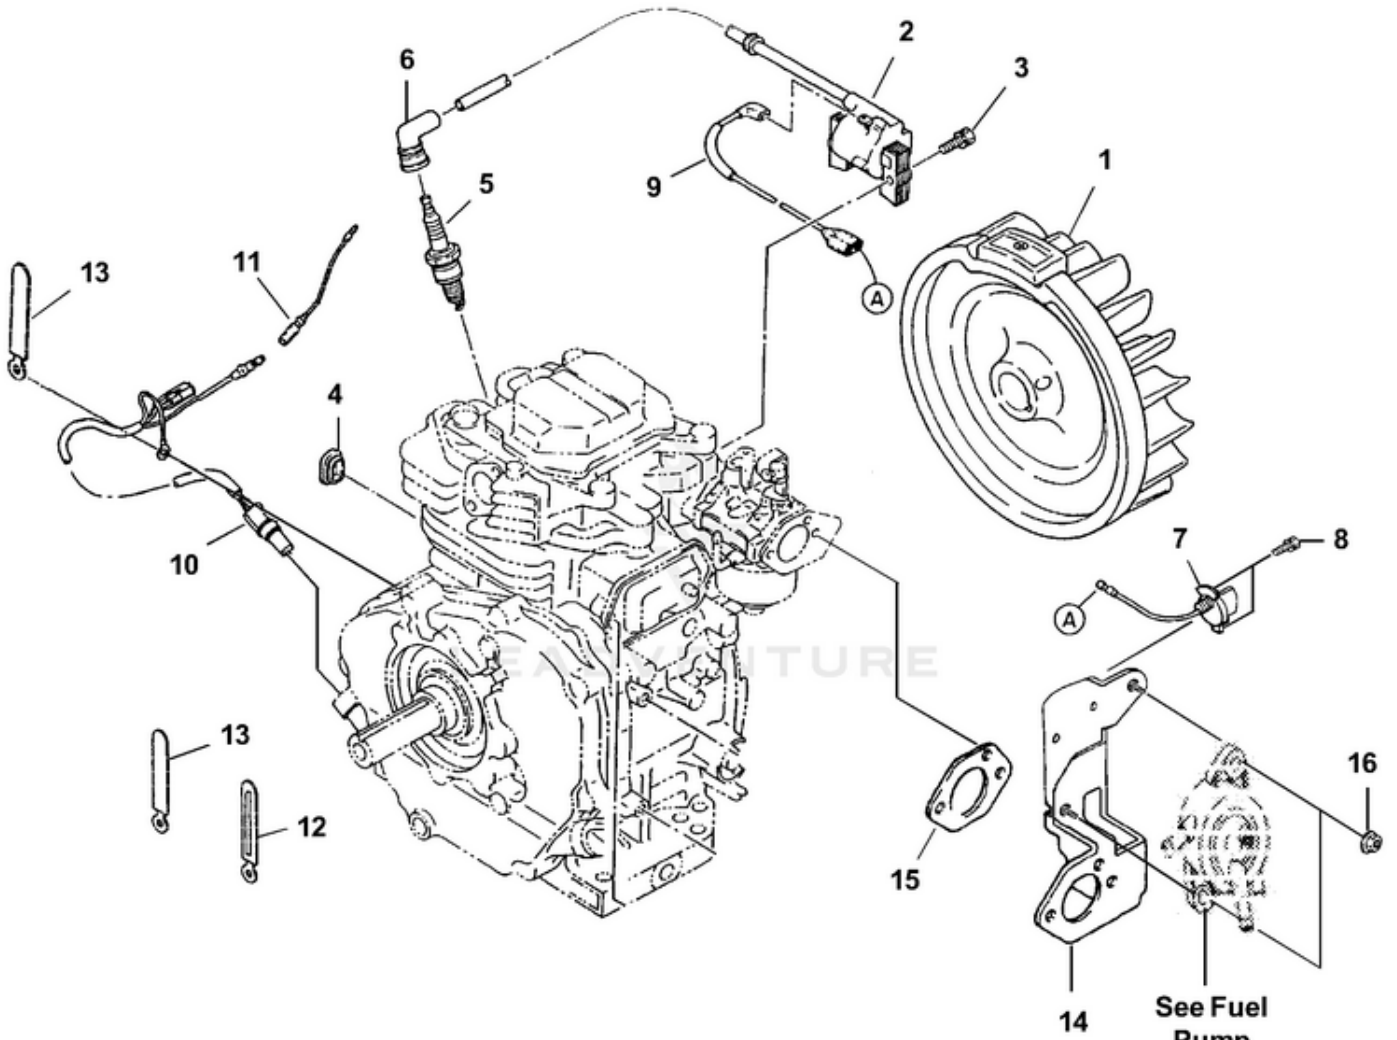

LR5550 UT-03833 - Ignition

Rendered by LeadVenture, Inc.

See Fuel
Pump
Page

Ref #	Part #	Description	Qty	Context Note
1	UP05388	Flywheel	1	Robin P/N 246-77202-01
2	UP05389	Ignition coil cp	1	Robin P/N 246-78201-21
3	UP03996	Bolt and washer Ay	1	Torque Specs 15 - 20 in/lbs (1.7 - 2.3 Nm); Robin P/N 001-14063-00
4	UP05390	Grommet	1	Robin P/N 227-75001-03
5	UP05045	Spark plug	1	Torque Specs 166 - 195 in/lbs (18.8 - 22.0 Nm); Robin P/ N 065-01404-80
6	UP03351	Spark plug cap	1	Robin P/N 065-50001-40
7	UP04065	Switch AY	1	Robin P/N 066-00003-61
8	UP03347	Tapping screw	2	Robin P/N 015-00400-90
9	UP05391	Wire 3 cp	1	Robin P/N 246-73103-01
10	UP05392	Oil Sensor cp	1	Robin P/N KS3-11013-01
11	UP05393	Wire 18 cp	1	Robin P/N 246-73118-01
12	UP04062	Clamp cp	1	Robin P/N 056-60002-50
13	UP05394	Clamp	2	Robin P/N 056-60002-60
14	UP05383	Bracket, Fuel Pump	1	Robin P/N 246-65501-01
15	UP05387	Gasket, Air Cleaner	1	Robin P/N 234-26003-031
16	UP03987	Nut	2	Robin P/N 002-38060-00