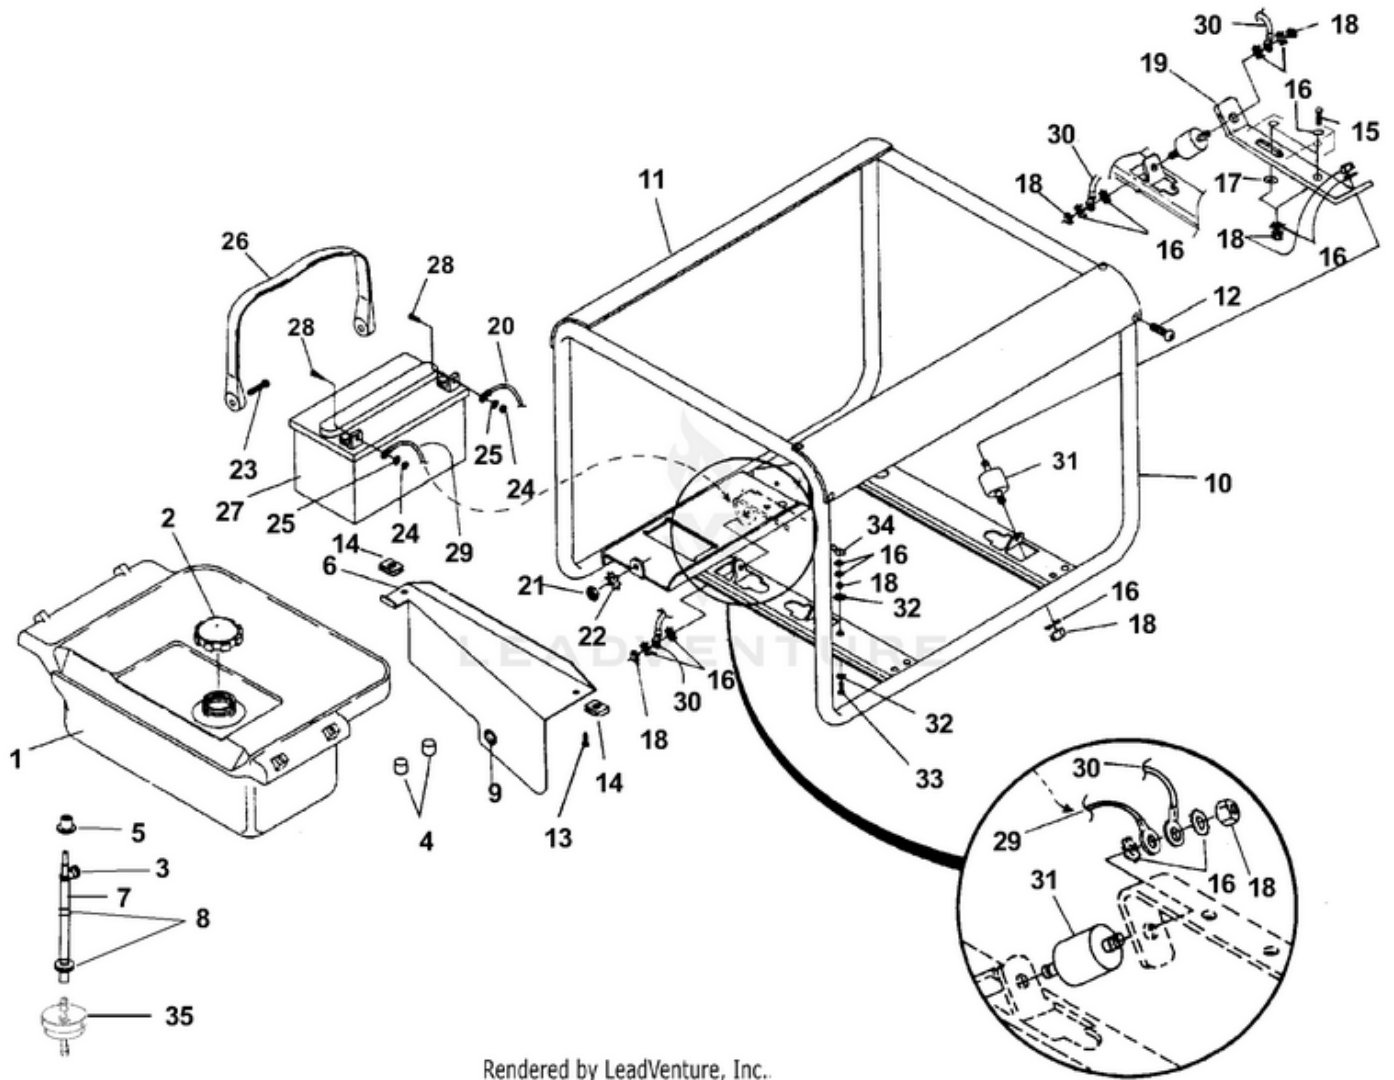

LR5550 UT-03833 - Frame - Fuel Tank

Rendered by LeadVenture, Inc..

Ref #	Part #	Description	Qty	Context Note
1	04861A	FUEL TANK (5 Gal.)	1	
2	UP03458	FUEL CAP (2 1/4" dia.)	1	
3	UP03464	VALVE-Fuel	1	
4	UP03465	PAD-Fuel Tank	4	
5	UP03480	BUSHING	1	
6	UP03461	SHIELD-Fuel Tank	1	
7	UP03486	FUEL LINE	1	
8	UP03434	CLIP-Hose	2	
9	UP03457	BUSHING-Snap In	1	
10	UP03386	ROLL CAGE	1	
	UP04804	ROLL CAGE (Electric Start)	1	
11	UP03460	BRACE-Tank Support	2	
12	UP03420	SCREW-Torx (10-24 X 1/2")	8	
13	UP03389	SCREW-Pan Hd. (8-32 X 3/8")	2	Torque Specs 8 - 12 in/lbs (.9 - 1.1 Nm)
14	UP03398	NUT-Hi Speed	2	
15	UP03386	SCREW-Hex Hd. (5/16-18 X 2")	4	Torque Specs 145 - 155 in/lbs (16.4 - 17.5 Nm)
16	UP03413	WASHER-Lock (int.)	16	
17	UP03416	WASHER-Flat	1	
18	UP03397	NUT-Hex (5/16-18)	15	
19	UP03535	SUPPORT-Engine	1	
20	UP03507	CABLE-Battery (Red, Pos.)	1	
21	UP03394	NUT-Hex (10-32)	2	
22	UP03411	WASHER-Lock	2	
23	UP03378	SCREW-Shoulder (10-32 X 1/4")	2	
24	UP03399	NUT-Hex (10-32)	4	
25	UP03409	WASHER-Lock	4	
26	UP03455	STRAP-Battery Hold Down	1	
27	UP03494	BATTERY (12 Volt)	1	
28	UP03380	SCREW-Hex Hd. (1/4-20 X 5/8")	2	
29	UP03456	BATTERY CABLE (Black, to Ground)	1	
30	UP03511	GROUND STRAP	2	
31	UP03483	ISOLATOR	4	
32	UP03413	WASHER-Lock (ext./int.)	6	
33	UP03382	SCREW-Hex Hd. (5/16-18 X 1 1/2")	1	Torque Specs 145 - 155 in/lbs (16.4 - 17.5 Nm)
34	UP03395	NUT-Wing	1	
35	UP03697	Fuel Filter	1