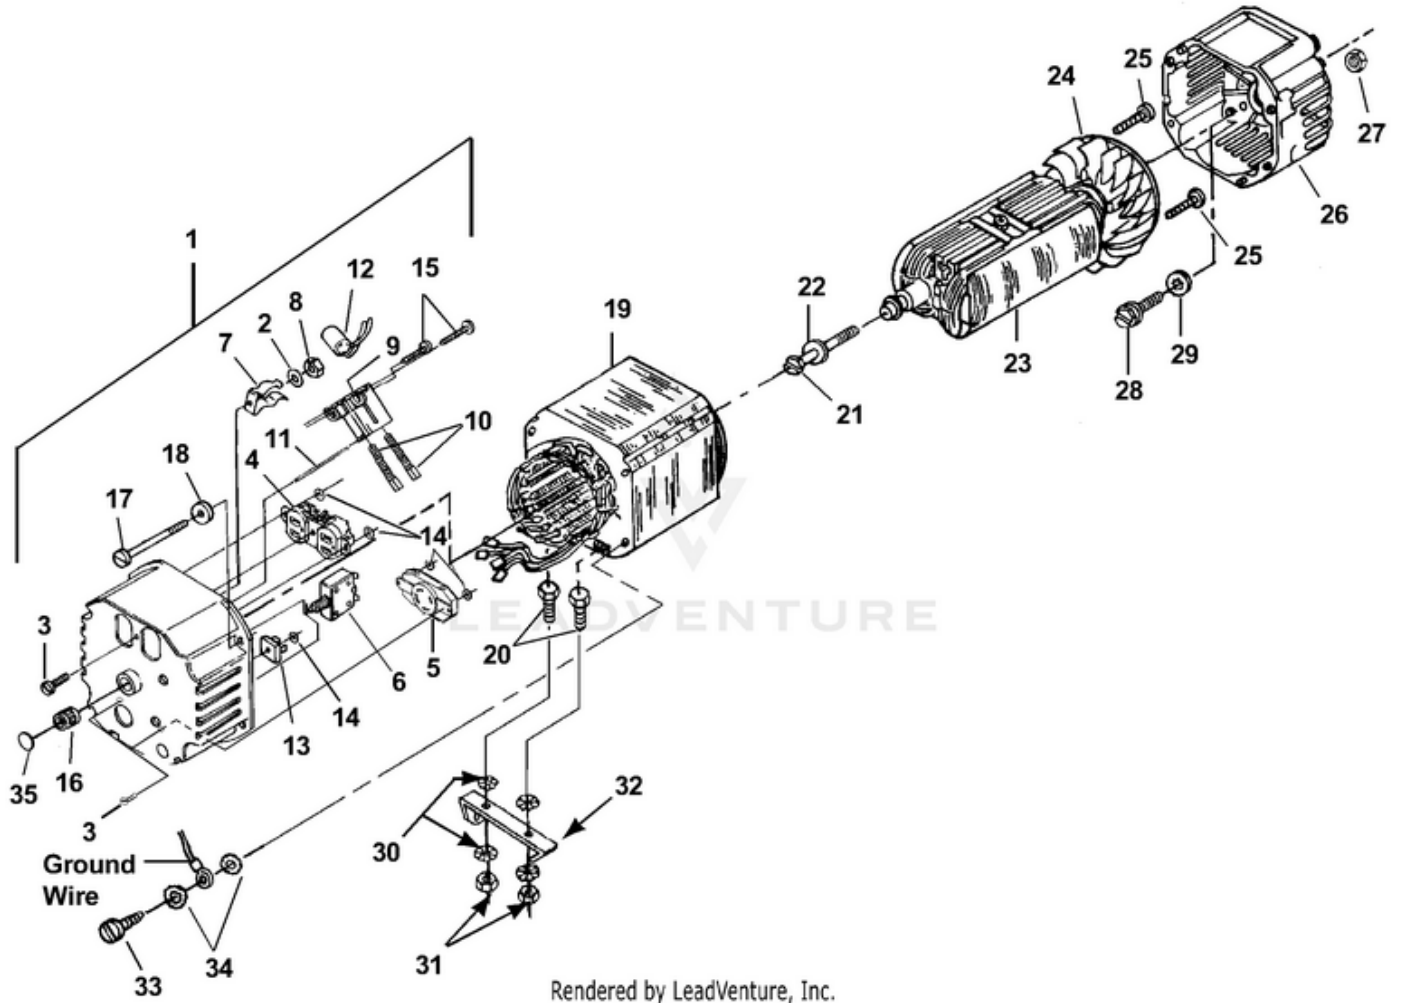

LR5550 UT-03833 - Brush Head - Generator

Ref #	Part #	Description	Qty	Context	Note
1	06923	COMPLETE BRUSH HEAD	1		
2	83004	WASHER-Lock (ext.)	1		
3	80630	SCREW-Mach. Pan Hd. (6-32 X 1/2")	3		
4	UP03498	RECEPTACLE-Duplex (Nema 5-20R)	1		
5	UP03478	RECEPTACLE-Locking (120V/240V) (Nema L14-20R)	1		
6	UP03489	BREAKER-Circuit (20 amp.)	2		
7	02435	CLIP-Spring Cap	1		
8	81002	NUT-Hex (6-32)	1		
9	UP03449	BRUSH HOLDER	1		
10	UP03736	BRUSH & RETAINER KIT	1		
11	02857	PIN	1		
12	02860	CAPACITOR (w/Lead)	1		
13	95672	RECTIFIER	1		
14	UP06528	WASHER-Shaft Retention	4		
15	UP03403	SCREW-Pan Hd. (6-19 X 3/4)	2		
16	UP03450	BEARING-Needle	1		
17	UP03430	BOLT-Stator	4		
18	UP03418	WASHER-Flat	4		
19	02795BS	STATOR	1		
20	UP03381	SCREW- Hex Hd. (5/16-18 X 3/4")	2		
21	UP03425	BOLT-Rotor	1		
22	UP03407	WASHER-Lock (5/16")	1		
23	02798AS	ROTOR	1		
24	UP03737	FAN-Generator	1		
25	UP03403	SCREW-Pan Hd. (6-19 X 3/4")	4		
26	020269	END BELL	1		
27	UP03400	NUT-Hex (1/4-20)	4		
28	UP03390	SCREW-Hex Hd. (5/16-24 X 3/4")	4		
29	UP03412	WASHER-Lock	4		
30	UP03413	WASHER-Lock (int./ext.)	4		
31	UP03397	NUT-Hex (5/16-18)	2		
32	UP03459	SUPPORT-Engine	1		
33	UP03406	SCREW-Taptite (10/24 X 3/4")	1		
34	83121	WASHER-Lock (int./ext.)	2		
35	UP03437	PLUG-Expansion	1