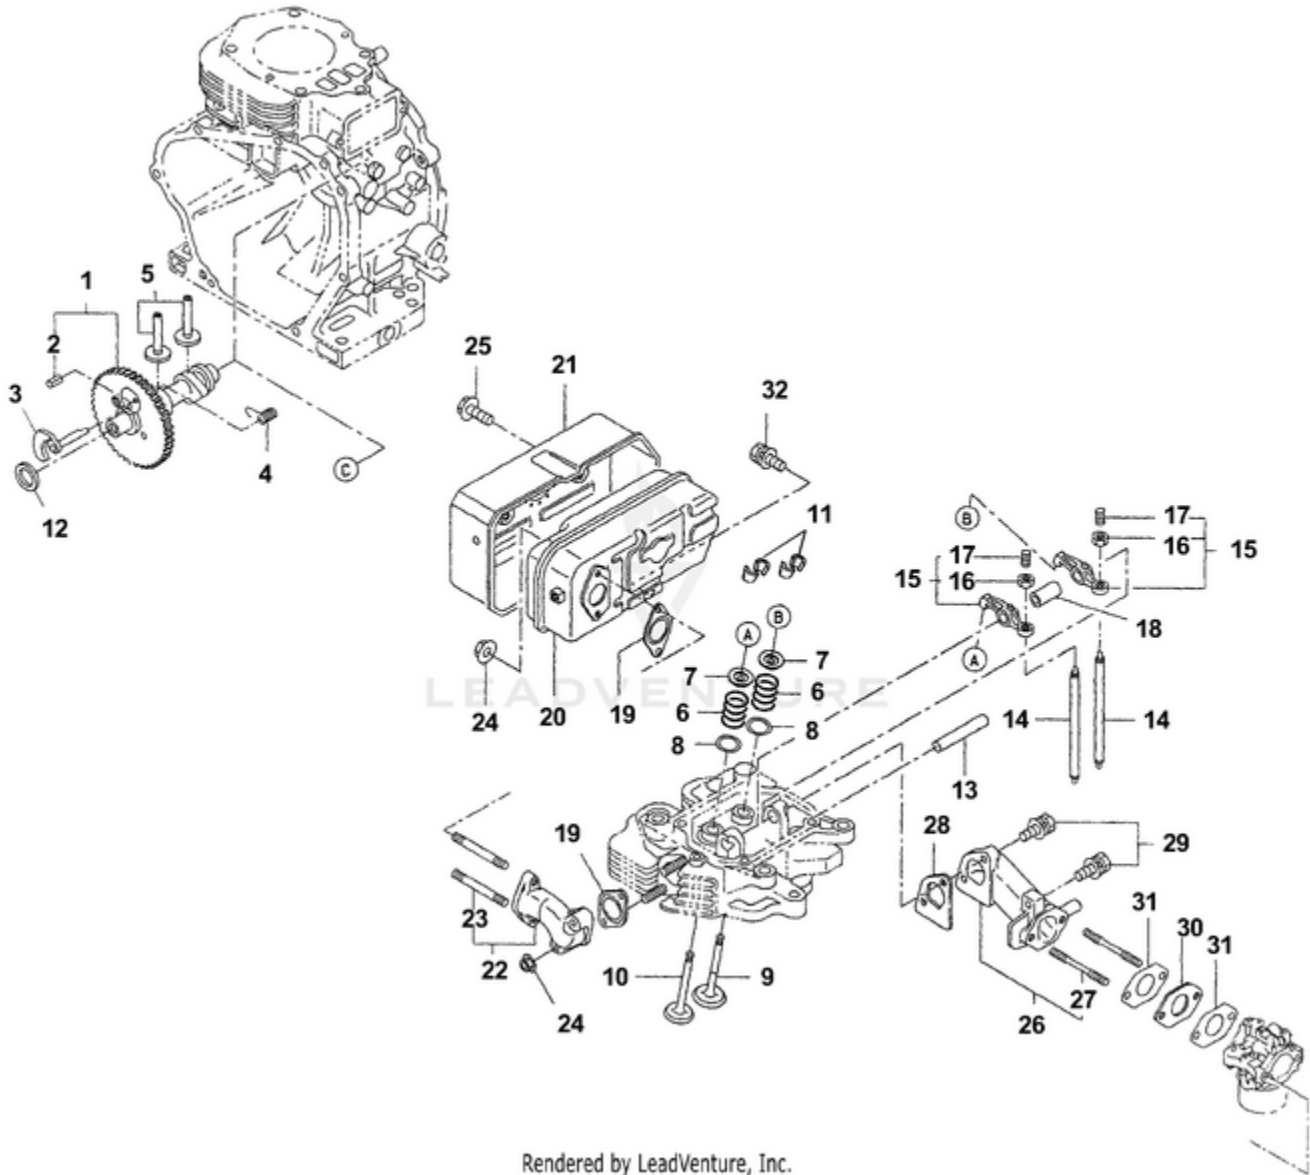

LR5550 UT-03833 - Exhaust

Rendered by LeadVenture, Inc.

Ref #	Part #	Description	Qty	Context Note
1	UP05341	Camshaft	1	Robin P/N 246-31701-01
2	UP03954	Spring pin	1	Robin P/N 005-19041-00
3	UP04939	Release lever cp	1	Robin P/N 246-36201-11
4	UP04940	Return spring	1	Robin P/N 246-36701-03
5	UP05342	Tappet	2	Robin P/N 246-33301-03
6	UP04416	Valve spring	2	Robin P/N 246-33611-03
7	UP04942	Spring retainer	2	Robin P/N 246-33711-03
8	UP05350	Washer	2	Robin P/N 020-02000-10
9	UP05343	Intake valve	1	Robin P/N 246-33411-03
10	UP05344	Exhaust valve	1	Robin P/N 246-33511-03
11	UP04419	Collet, valve	4	Robin P/N 246-35501-03
12	UP04945	Spacer T=0.6	1	Robin P/N 023-02200-50
	UP04946	Spacer T=0.7	1	Robin P/N 023-02200-60
	UP04947	Spacer T=0.8	1	Robin P/N 023-02200-70
13	UP05345	Rocker shaft	1	Robin P/N 239-35001-03
14	UP05346	Push rod cp	2	Robin P/N 246-35301-11
15	UP05347	Rocker arm Ay	2	Robin P/N 246-36101-10
16	UP05348	Nut	2	Robin P/N 017-00800-90
17	UP05349	Adjusting Screw	1	Robin P/N 014-90800-21
18	UP05351	Spacer / Rocker Shaft		Robin P/N 246-36120-13
19	UP04424	Gasket, exhaust	2	Robin P/N 246-35201-03
20	UP05352	Muffler cp	1	Robin P/N 246-30101-31
21	UP05353	Muffler Cover cp	1	Robin P/N 246-34201-31
22	UP05354	Exhaust Pipe cp	1	Robin P/N 246-34001-01
23	UP05355	Stud	2	Robin P/N 010-50803-60
24	UP05356	Flange Nut	4	Robin P/N 018-00800-10
25	UP03274	Flange Bolt	2	Robin P/N 011-00600-10
26	UP05359	Intake Pipe cp	1	Robin P/N 246-33001-01
27	UP03976	Stud	2	Robin P/N 010-50602-30
28	UP04432	Gasket, In. Pipe	1	Robin P/N 246-36001-13
29	UP04433	Bolt and Washer AY	3	Torque Specs 86 - 121 in/lbs (9.8 - 13.7 Nm); Robin P/N 001-13082-80
30	UP05362	Insulator	1	Robin P/N 246-32901-03
31	UP03281	Gasket, insulator	2	Robin P/N 234-35902-03
32	UP05360	Bolt and Washer AY	1	Robin P/N 011-11081-60