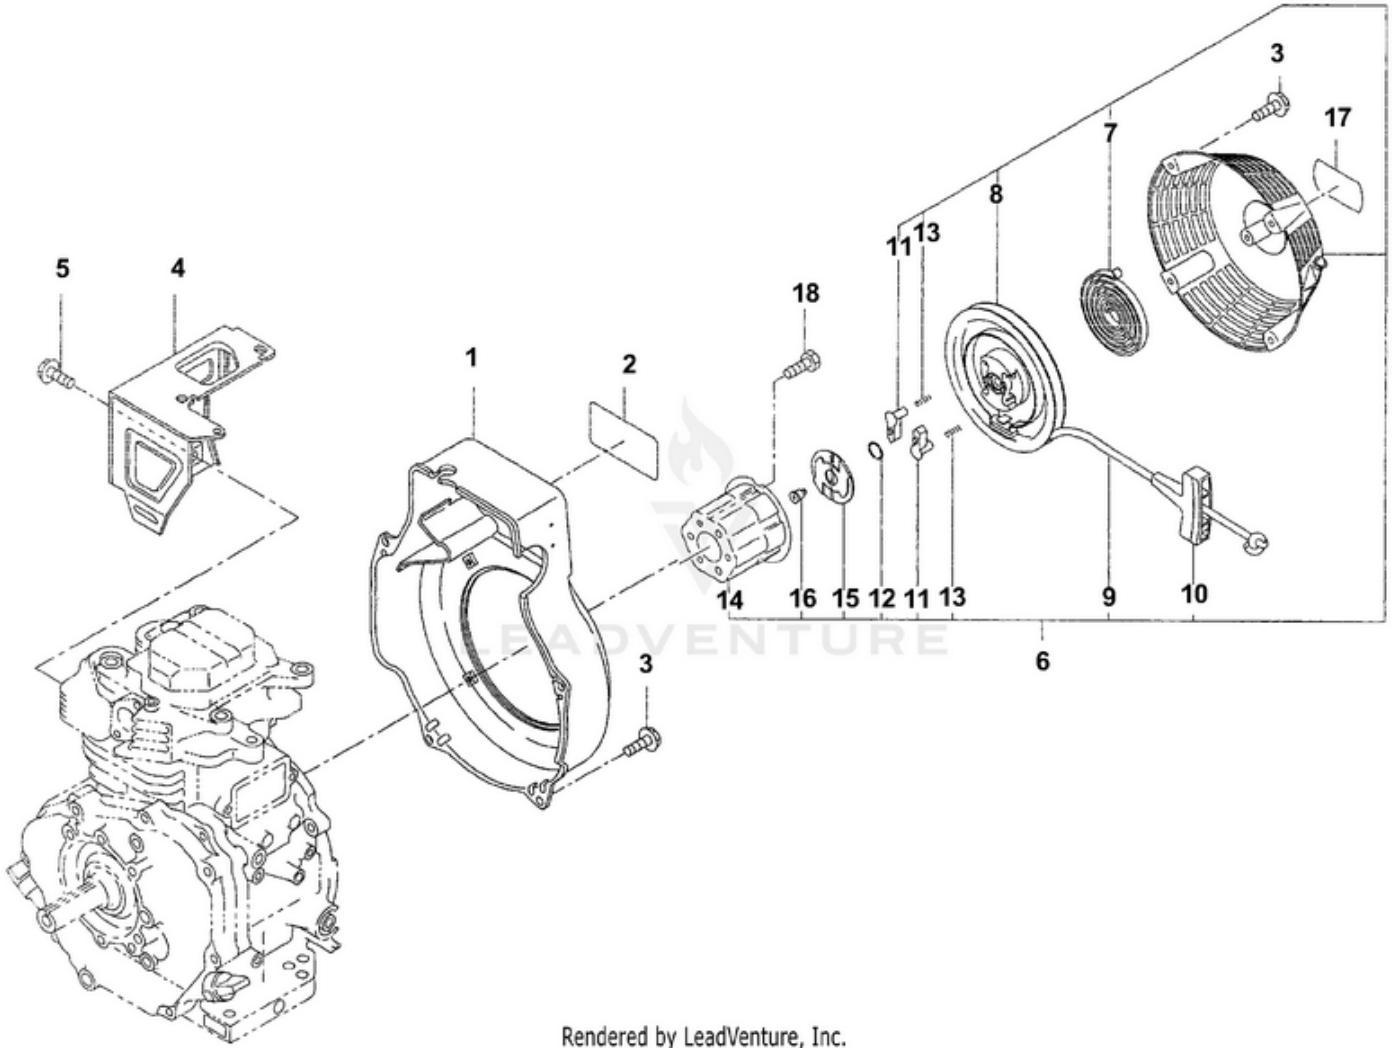

LR5550 UT-03833 - Starter

Rendered by LeadVenture, Inc.

Ref #	Part #	Description	Qty	Context Note
1	UP05369	Blower housing	1	Robin P/N 246-51205-11
2	UP05370	Label (trademark)	1	Robin P/N 247-91705-03
3	UP03274	Flange bolt	8	Torque Specs 51 - 65 in/lbs (5.8 - 7.3 Nm); Robin P/N 011-00600-10
4	UP05371	Cylinder Baffle cp	1	Robin P/N 246-52701-11
5	UP03358	Flange bolt	1	Torque Specs 51 - 65 in/lbs (5.8 - 7.3 Nm); Robin P/N 011-00600-10
6	UP05372	Recoil starter assy	1	Robin P/N 246-50201-20
7	UP05373	Spring rewind	1	Robin P/N 246-50115-08
8	UP05009	Reel	1	Robin P/N 246-50120-08
9	0827410	Starter rope	1	Robin P/N 270-50110-08
10	UP04008	Starter knob	1	Robin P/N 261-50100-08
11	UP05010	Ratchet	2	Robin P/N 246-50125-08
12	UP05011	Friction spring	1	Robin P/N 246-50130-08
13	0827407	Return spring	2	Robin P/N 227-50135-08
14	UP05374	Pulley	1	Robin P/N 246-50147-08
15	UP05013	Ratchet guide	1	Robin P/N 246-50160-08
16	0827409	Set screw	1	Torque Specs 40 - 45 in/lbs (4.5 - 5.1 Nm); Robin P/N 227-50152-08
17	UP04013	Label, OHV	1	Robin P/N 073-20049-50
18	UP05014	Bolt	3	Robin P/N 001-65081-20