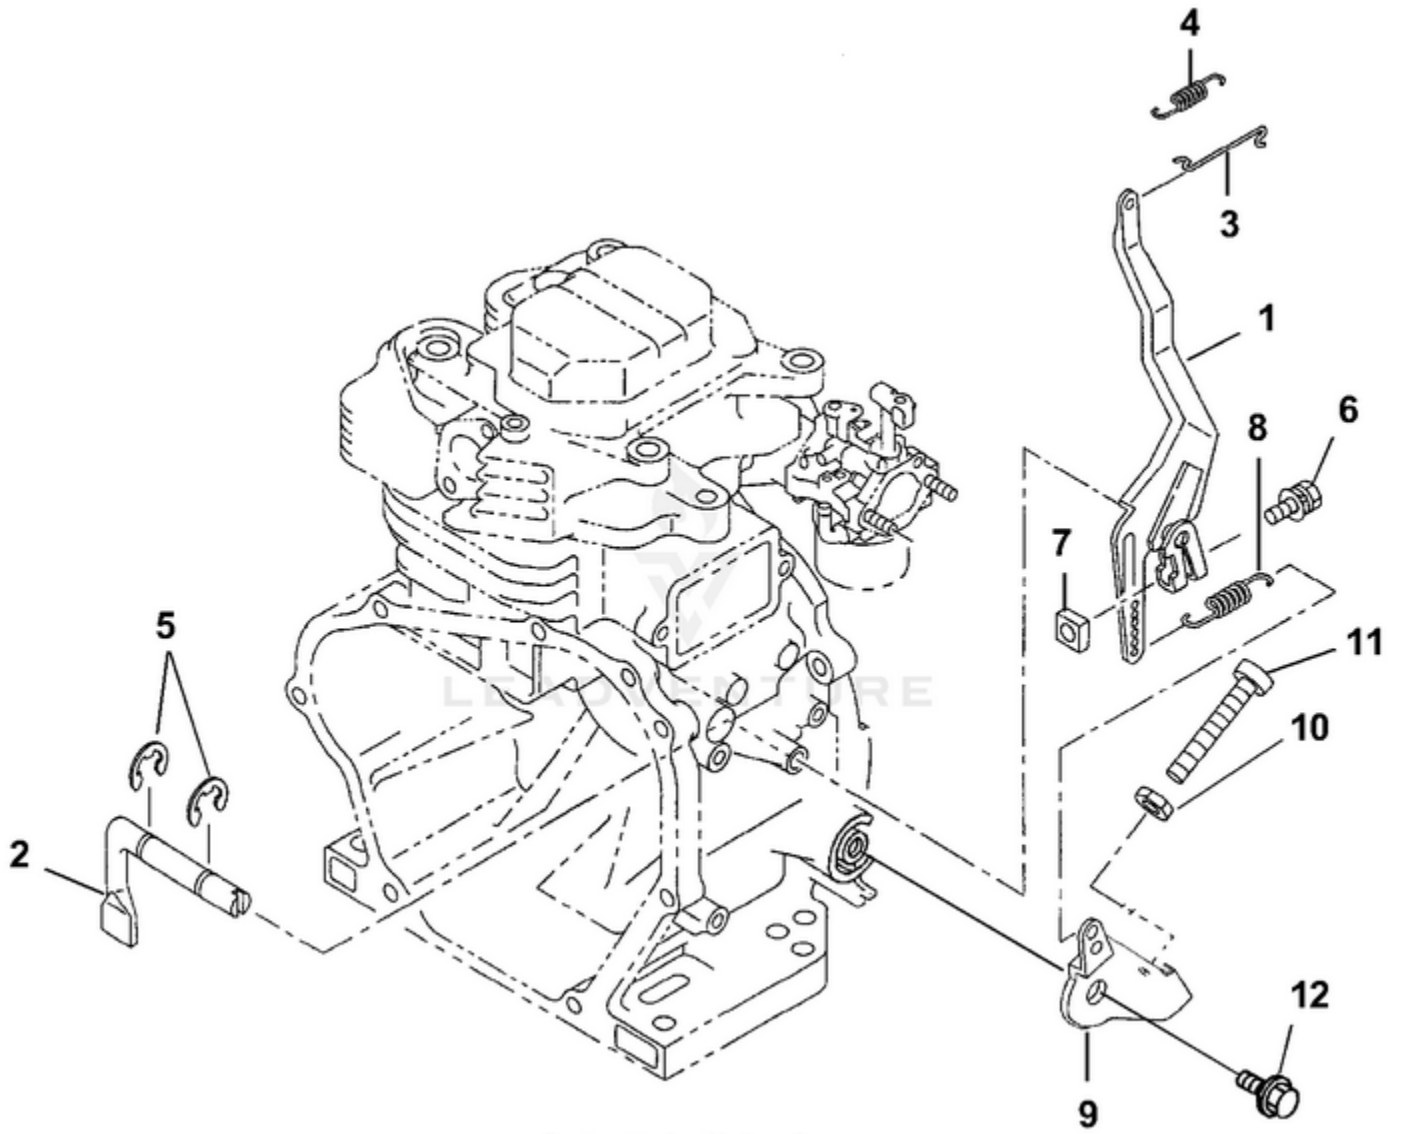

LR5550 UT-03833 - Governor

Rendered by LeadVenture, Inc.

Ref #	Part #	Description	Qty	Context Note
1	UP05363	Governor lever	1	Robin P/N 246-42301-11
2	UP05364	Governor shaft	1	Robin P/N 246-42201-23
3	UP03290	Governor rod	1	Robin P/N 234-42701-01
4	UP05365	Rod spring	1	Robin P/N 246-42801-13
5	UP03292	Clip	2	Robin P/N 003-13060-00
6	UP03293	Bolt and Washer AY	1	Robin P/N 001-14062-50
7	UP03294	Nut	1	Robin P/N 018-60600-20
8	UP05366	Governor spring	1	Robin P/N 246-42501-23
9	UP05367	Speed control lever	1	Robin P/N 246-43310-03
10	UP04500	Nut	1	Robin P/N 002-17050-00
11	UP05368	Screw, panhead	1	Torque Specs 65 - 80 in/lbs (7.3 - 9.0 Nm); Robin P/N 004-31053-50
12	UP03353	Bolt & Washer	1	Robin P/N 001-10081-60