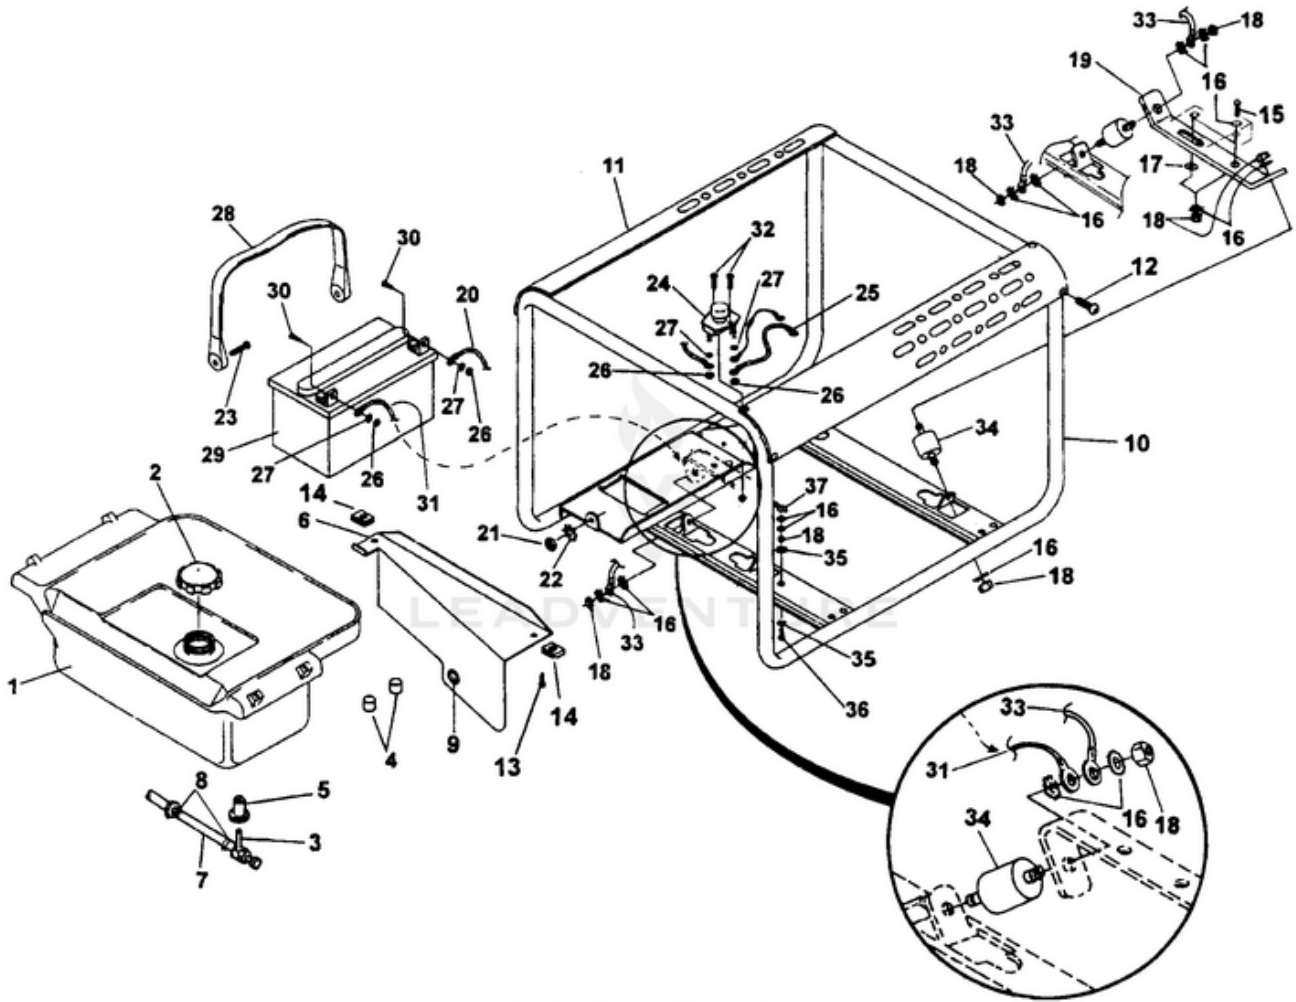

Ref #	Part #	Description	Qty	Context Note
32	063781	SUPPORT-Engine	1	
33	82538	SCREW-Taptite (10/24 X 3/4")	1	
34	83121	WASHER-Lock (int./ext.)	2	
35	02438	PLUG-Expansion	1	

LR5500/CSA Generator UT-03785 - Tanks & Handles