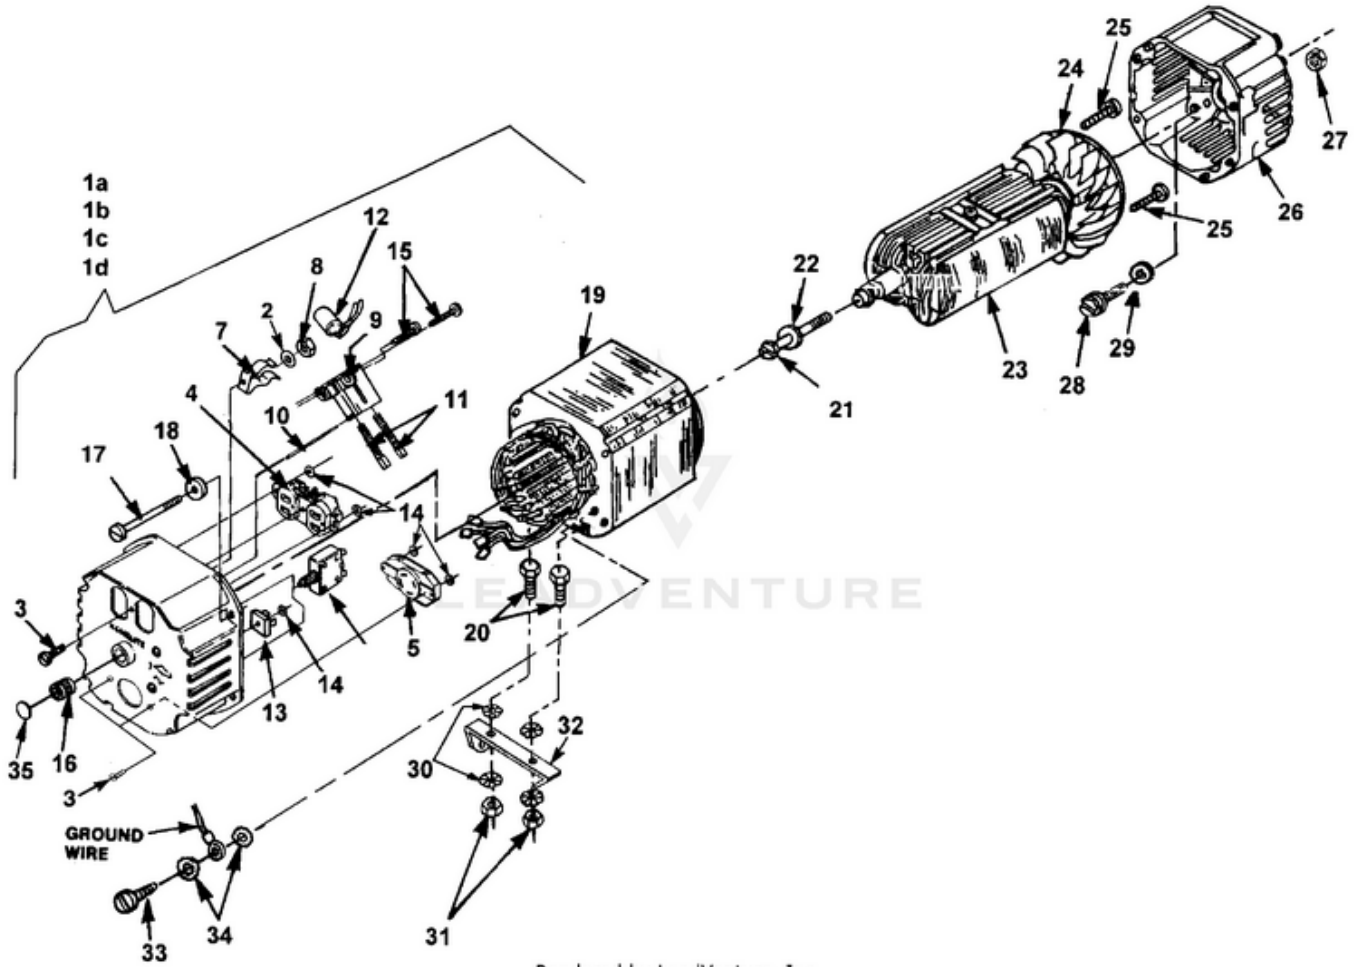

LR5500/CSA Generator UT-03785 - Generator End

Rendered by LeadVenture, Inc.

Ref #	Part #	Description	Qty	Context Note
1A	A06923	COMPLETE BRUSH HEAD	1	(LR4400 & LRE4400)
1B	A06921	COMPLETE BRUSH HEAD	1	(LR5500 & LRE5500)
1C	A06987	COMPLETE BRUSH HEAD	1	(LR4400/CSA & LRE4400/CSA)
1D	A06986	COMPLETE BRUSH HEAD	1	(LR5500/CSA & LRE5500/CSA)
2	83119	WASHER-Lock (ext.)	1	
3	80630	SCREW-Mach. Pan Hd. (6-32 X 1/2")	3	
4	50991A	RECEPTACLE-Duplex (Nema 5-15R)	1	(LR4400, LRE4400, LR5500 & LRE5500)
	498031A	RECEPTACLE-Duplex (Nema 5-15R)	1	(LR4400/CSA & LRE4400/CSA)
	498321A	RECEPTACLE-Duplex (Nema 5-20R)	1	(LR5500/CSA & LRE5500/CSA)
5	46508	RECEPTACLE-Locking (120V/240V) (Nema L14-20R)	1	
6	49831A	BREAKER-Circuit (20 amp.)	2	(LR4400 & LRE4400)
	02511	BREAKER-Circuit (25 amp.)	2	(LR5500 & LRE5500)
	01649A	BREAKER-Circuit (15 amp.)	2	(LR4400/CSA & LRE4400/CSA)
	49831A	BREAKER-Circuit (20 amp.)	2	(LR5500/CSA & LRE5500/CSA)
7	02435	CLIP-Spring Cap	1	
8	81002	NUT-Hex (6-32)	1	
9	02365	BRUSH HOLDER	1	
	A03035	BRUSH & RETAINER KIT	1	
10	02857	PIN	1	
11	02664	BRUSH	2	
12	A02860	CAPACITOR (w/Lead)	1	
13	95672	RECTIFIER	1	
14	02437	WASHER-Shaft Retention	4	
15	82526	SCREW-Pan Hd. (6-19 X 3/4)	2	
16	03044	BEARING-Needle	1	
17	4885306	BOLT-Stator (4400 Watts)	4	
	4885301	BOLT-Stator (5500 Watts)	4	
18	84124	WASHER-Flat	4	
19	A02796AS	STATOR (4400 Watts)	1	
	A02795AS	STATOR (5500 Watts)	1	
20	80083	SCREW- Hex Hd. (5/16-18 X 3/4")	2	
21	4885210	BOLT-Rotor (4400 Watts)	1	
21	4885707	BOLT-Rotor (5500 Watts)	1	
22	83002	WASHER-Lock (5/16")	1	
23	A02799AS	ROTOR (4400 Watts)	1	
23	A02798AS	ROTOR (5500 Watts)	1	
24	A04013AS	FAN-Generator	1	
25	82526	SCREW-Pan Hd. (6-19 X 3/4")	4	
26	020267	END BELL	1	
27	81267	NUT-Hex (1/4-20)	4	
28	80687	SCREW-Hex Hd. (5/16-24 X 3/4")	4	
29	83078	WASHER-Lock	4	
30	83033	WASHER-Lock (int./ext.)	4	
31	81162	NUT-Hex (5/16-18)	2