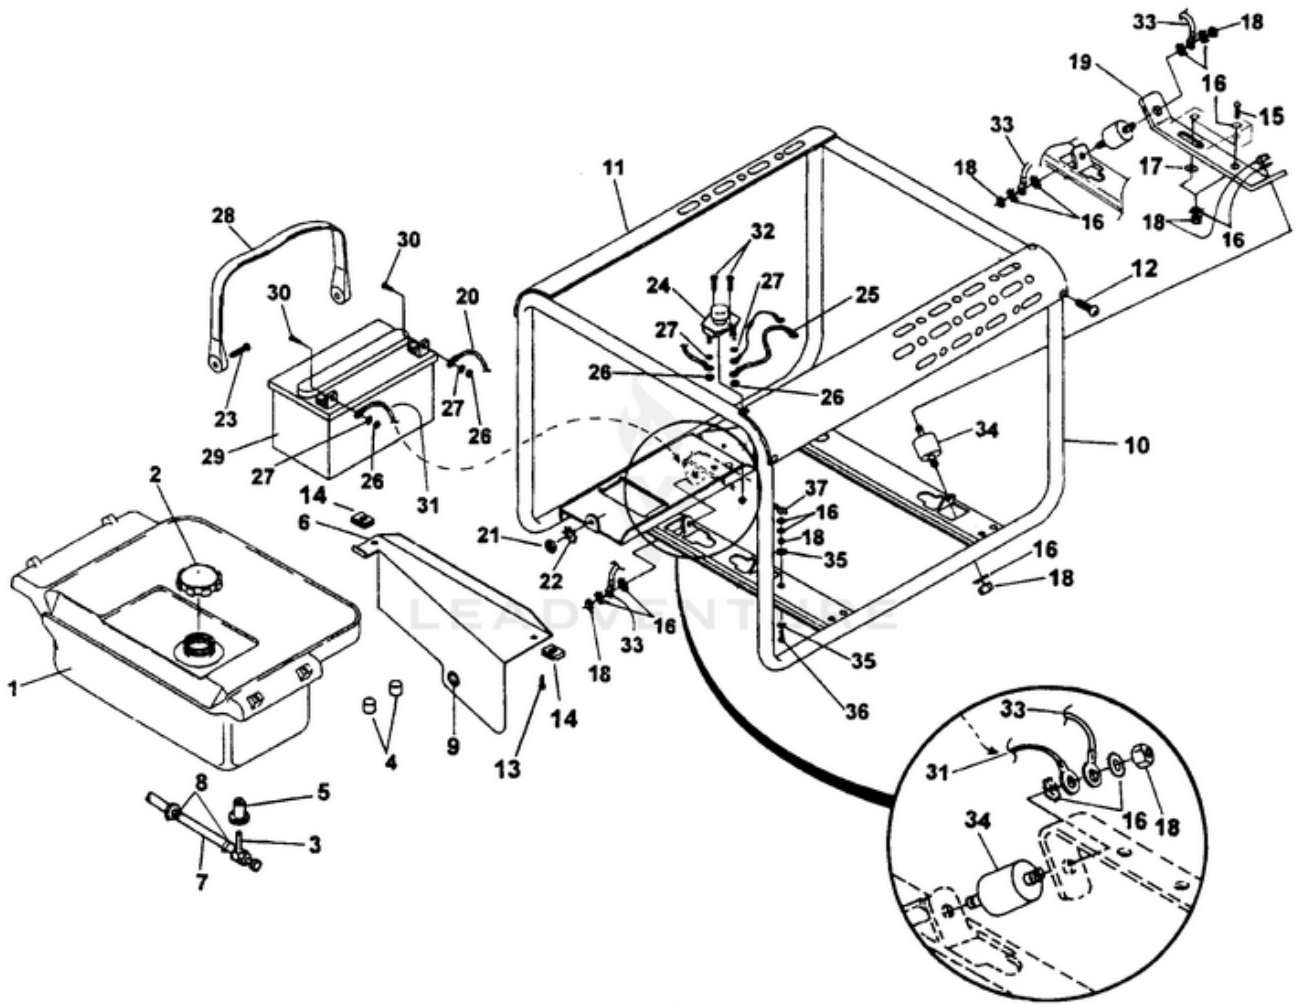

Ref #	Part #	Description	Qty	Context Note
32	063781	SUPPORT-Engine	1	
33	82538	SCREW-Taptite (10/24 X 3/4")	1	
34	83121	WASHER-Lock (int./ext.)	2	
35	02438	PLUG-Expansion	1	

LR5500 Generator UT-03774-A - Tanks & Handles