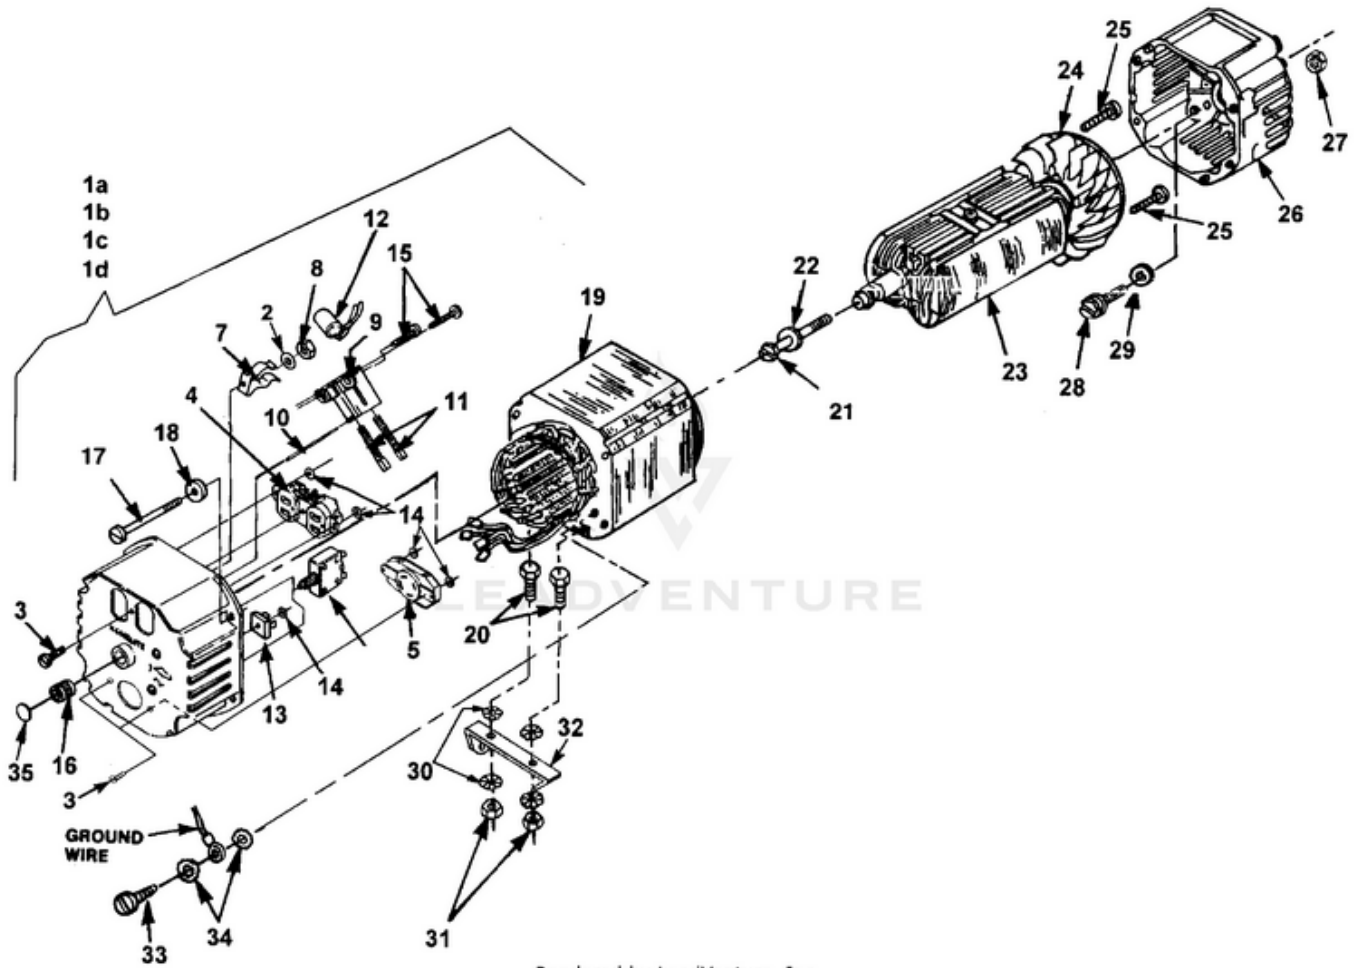

LR5500 Generator UT-03774-A - Generator End

Rendered by LeadVenture, Inc.

Ref #	Part #	Description	Qty	Context Note
1A	A06923	COMPLETE BRUSH HEAD	1	(LR4400 & LRE4400)
1B	A06921	COMPLETE BRUSH HEAD	1	(LR5500 & LRE5500)
1C	A06987	COMPLETE BRUSH HEAD	1	(LR4400/CSA & LRE4400/CSA)
1D	A06986	COMPLETE BRUSH HEAD	1	(LR5500/CSA & LRE5500/CSA)
2	83119	WASHER-Lock (ext.)	1	
3	80630	SCREW-Mach. Pan Hd. (6-32 X 1/2")	3	
4	50991A	RECEPTACLE-Duplex (Nema 5-15R)	1	(LR4400, LRE4400, LR5500 & LRE5500)
	498031A	RECEPTACLE-Duplex (Nema 5-15R)	1	(LR4400/CSA & LRE4400/CSA)
	498321A	RECEPTACLE-Duplex (Nema 5-20R)	1	(LR5500/CSA & LRE5500/CSA)
5	46508	RECEPTACLE-Locking (120V/240V) (Nema L14-20R)	1	
6	49831A	BREAKER-Circuit (20 amp.)	2	(LR4400 & LRE4400)
	02511	BREAKER-Circuit (25 amp.)	2	(LR5500 & LRE5500)
	01649A	BREAKER-Circuit (15 amp.)	2	(LR4400/CSA & LRE4400/CSA)
	49831A	BREAKER-Circuit (20 amp.)	2	(LR5500/CSA & LRE5500/CSA)
7	02435	CLIP-Spring Cap	1	
8	81002	NUT-Hex (6-32)	1	
9	02365	BRUSH HOLDER	1	
	A03035	BRUSH & RETAINER KIT	1	
10	02857	PIN	1	
11	02664	BRUSH	2	
12	A02860	CAPACITOR (w/Lead)	1	
13	95672	RECTIFIER	1	
14	02437	WASHER-Shaft Retention	4	
15	82526	SCREW-Pan Hd. (6-19 X 3/4)	2	
16	03044	BEARING-Needle	1	
17	4885306	BOLT-Stator (4400 Watts)	4	
	4885301	BOLT-Stator (5500 Watts)	4	
18	84124	WASHER-Flat	4	
19	A02796AS	STATOR (4400 Watts)	1	
	A02795AS	STATOR (5500 Watts)	1	
20	80083	SCREW- Hex Hd. (5/16-18 X 3/4")	2	
21	4885210	BOLT-Rotor (4400 Watts)	1	
21	4885707	BOLT-Rotor (5500 Watts)	1	
22	83002	WASHER-Lock (5/16")	1	
23	A02799AS	ROTOR (4400 Watts)	1	
23	A02798AS	ROTOR (5500 Watts)	1	
24	A04013AS	FAN-Generator	1	
25	82526	SCREW-Pan Hd. (6-19 X 3/4")	4	
26	020267	END BELL	1	
27	81267	NUT-Hex (1/4-20)	4	
28	80687	SCREW-Hex Hd. (5/16-24 X 3/4")	4	
29	83078	WASHER-Lock	4	
30	83033	WASHER-Lock (int./ext.)	4	
31	81162	NUT-Hex (5/16-18)	2