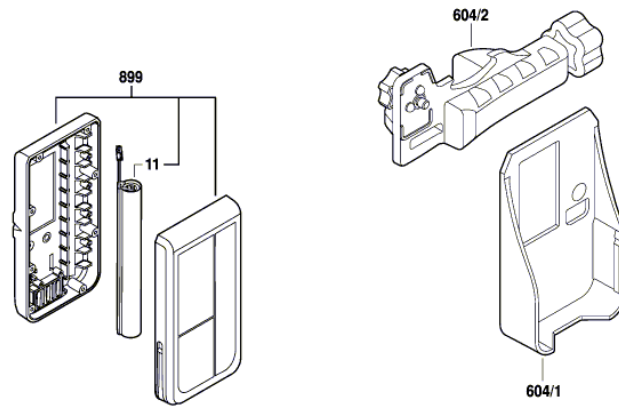

Illustration - Type - E

3 601 K69 A01
Issue | 19-10
Stand | 21-02-19 **Fig./Abb. 1**