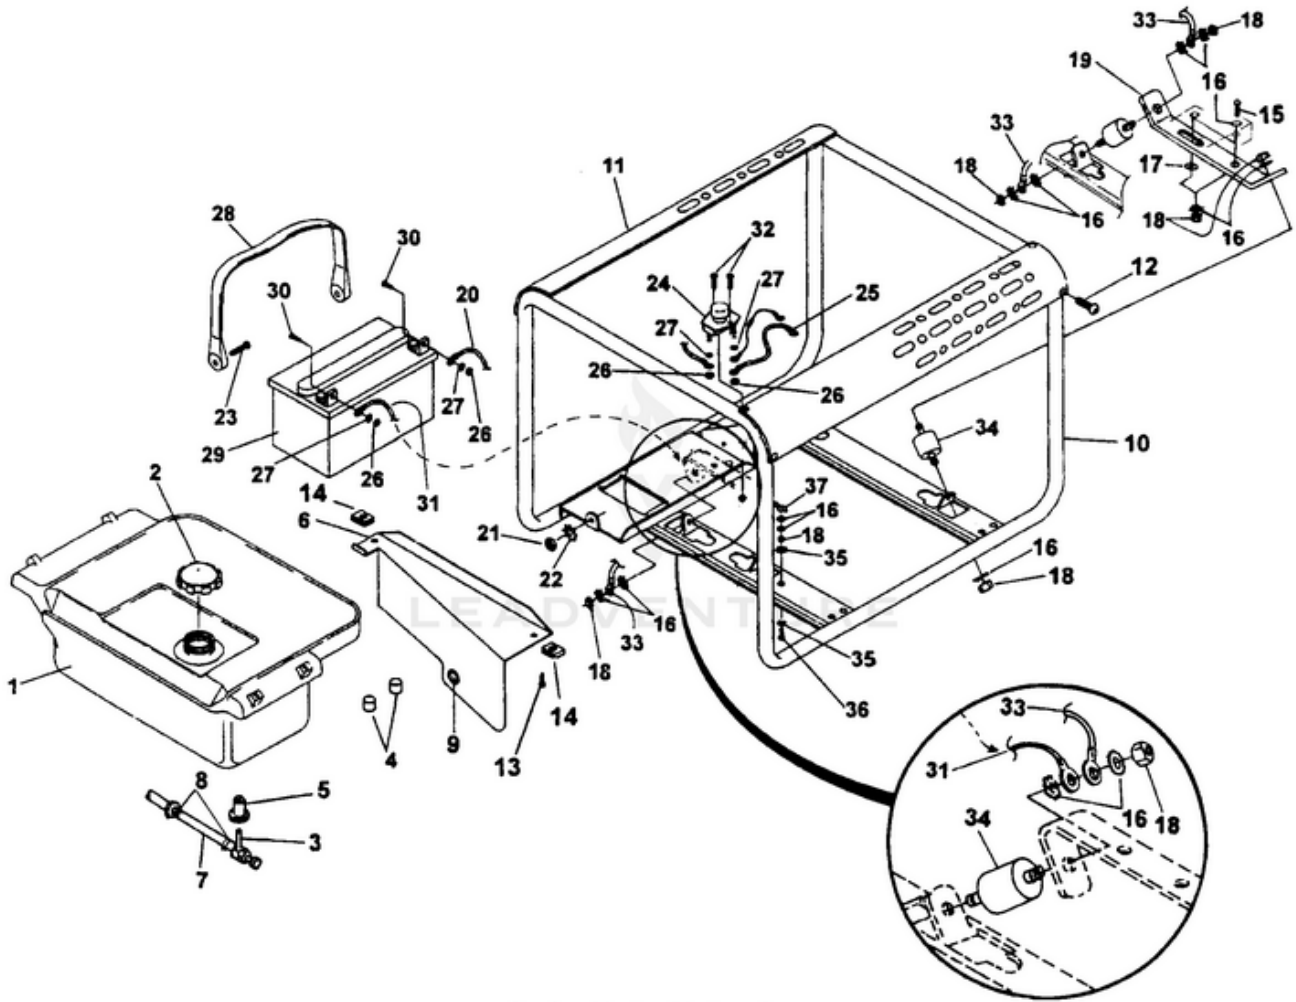

Ref #	Part #	Description	Qty	Context Note
32	063781	SUPPORT-Engine	1	
33	82538	SCREW-Taptite (10/24 X 3/4")	1	
34	83121	WASHER-Lock (int./ext.)	2	
35	02438	PLUG-Expansion	1	

LR4400 Generator UT-03781-AR - Tanks & Handles