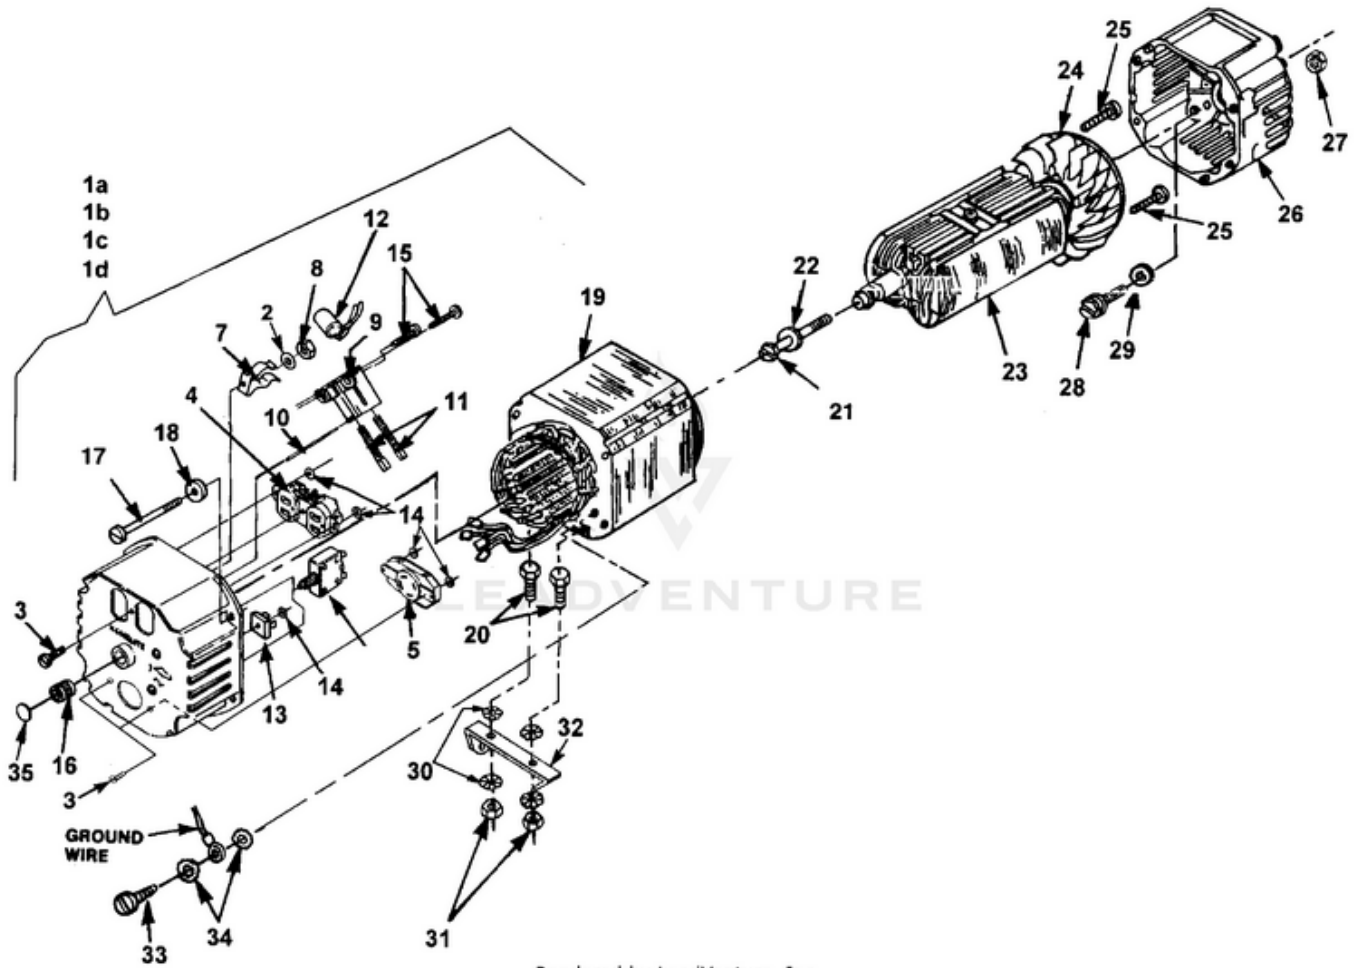

LR4400 Generator UT-03781-AR - Generator End

Rendered by LeadVenture, Inc.

Ref #	Part #	Description	Qty	Context Note
1A	A06923	COMPLETE BRUSH HEAD	1	(LR4400 & LRE4400)
1B	A06921	COMPLETE BRUSH HEAD	1	(LR5500 & LRE5500)
1C	A06987	COMPLETE BRUSH HEAD	1	(LR4400/CSA & LRE4400/CSA)
1D	A06986	COMPLETE BRUSH HEAD	1	(LR5500/CSA & LRE5500/CSA)
2	83119	WASHER-Lock (ext.)	1	
3	80630	SCREW-Mach. Pan Hd. (6-32 X 1/2")	3	
4	50991A	RECEPTACLE-Duplex (Nema 5-15R)	1	(LR4400, LRE4400, LR5500 & LRE5500)
	498031A	RECEPTACLE-Duplex (Nema 5-15R)	1	(LR4400/CSA & LRE4400/CSA)
	498321A	RECEPTACLE-Duplex (Nema 5-20R)	1	(LR5500/CSA & LRE5500/CSA)
5	46508	RECEPTACLE-Locking (120V/240V) (Nema L14-20R)	1	
6	49831A	BREAKER-Circuit (20 amp.)	2	(LR4400 & LRE4400)
	02511	BREAKER-Circuit (25 amp.)	2	(LR5500 & LRE5500)
	01649A	BREAKER-Circuit (15 amp.)	2	(LR4400/CSA & LRE4400/CSA)
	49831A	BREAKER-Circuit (20 amp.)	2	(LR5500/CSA & LRE5500/CSA)
7	02435	CLIP-Spring Cap	1	
8	81002	NUT-Hex (6-32)	1	
9	02365	BRUSH HOLDER	1	
	A03035	BRUSH & RETAINER KIT	1	
10	02857	PIN	1	
11	02664	BRUSH	2	
12	A02860	CAPACITOR (w/Lead)	1	
13	95672	RECTIFIER	1	
14	02437	WASHER-Shaft Retention	4	
15	82526	SCREW-Pan Hd. (6-19 X 3/4)	2	
16	03044	BEARING-Needle	1	
17	4885306	BOLT-Stator (4400 Watts)	4	
	4885301	BOLT-Stator (5500 Watts)	4	
18	84124	WASHER-Flat	4	
19	A02796AS	STATOR (4400 Watts)	1	
	A02795AS	STATOR (5500 Watts)	1	
20	80083	SCREW- Hex Hd. (5/16-18 X 3/4")	2	
21	4885210	BOLT-Rotor (4400 Watts)	1	
21	4885707	BOLT-Rotor (5500 Watts)	1	
22	83002	WASHER-Lock (5/16")	1	
23	A02799AS	ROTOR (4400 Watts)	1	
23	A02798AS	ROTOR (5500 Watts)	1	
24	A04013AS	FAN-Generator	1	
25	82526	SCREW-Pan Hd. (6-19 X 3/4")	4	
26	020267	END BELL	1	
27	81267	NUT-Hex (1/4-20)	4	
28	80687	SCREW-Hex Hd. (5/16-24 X 3/4")	4	
29	83078	WASHER-Lock	4	
30	83033	WASHER-Lock (int./ext.)	4	
31	81162	NUT-Hex (5/16-18)	2