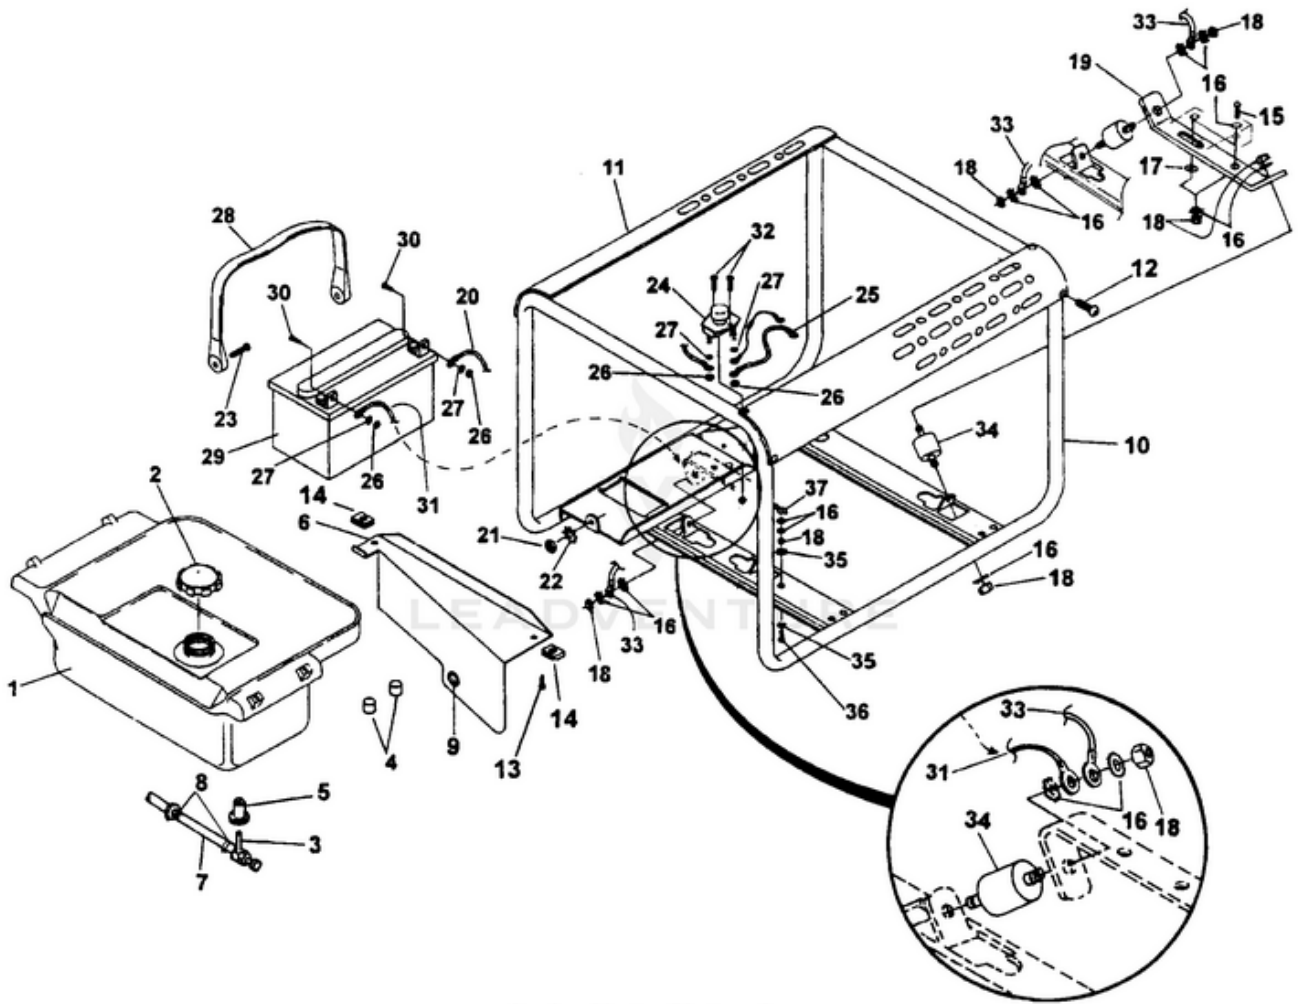

Ref #	Part #	Description	Qty	Context Note
32	063781	SUPPORT-Engine	1	
33	82538	SCREW-Taptite (10/24 X 3/4")	1	
34	83121	WASHER-Lock (int./ext.)	2	
35	02438	PLUG-Expansion	1	

LR4400 Generator UT-03781-A - Tanks & Handles