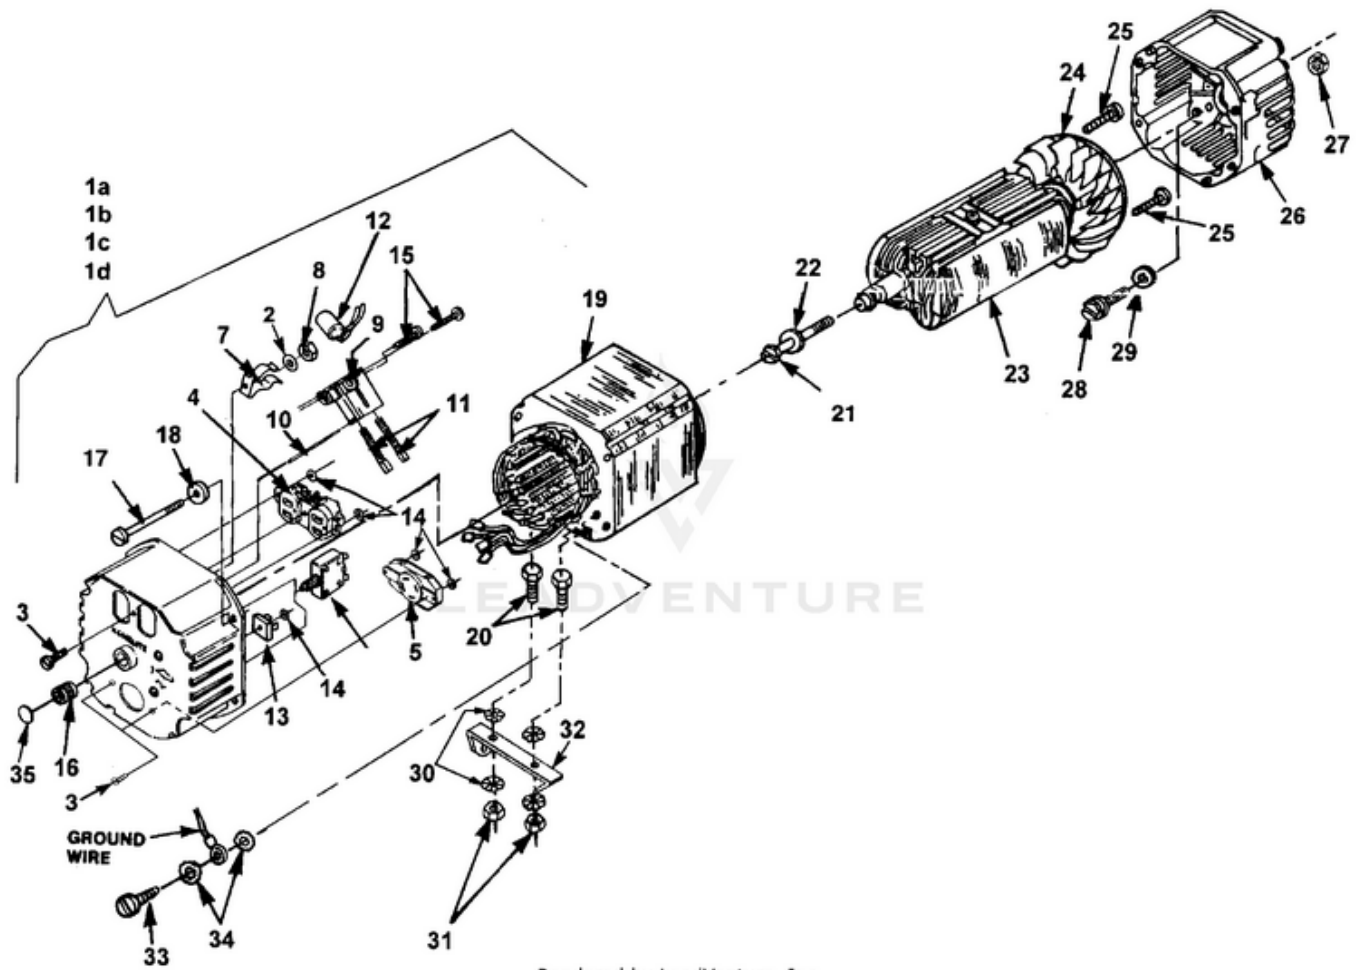

LR4400 Generator UT-03781-A - Generator End

Rendered by LeadVenture, Inc.

Ref #	Part #	Description	Qty	Context Note
1A	A06923	COMPLETE BRUSH HEAD	1	(LR4400 & LRE4400)
1B	A06921	COMPLETE BRUSH HEAD	1	(LR5500 & LRE5500)
1C	A06987	COMPLETE BRUSH HEAD	1	(LR4400/CSA & LRE4400/CSA)
1D	A06986	COMPLETE BRUSH HEAD	1	(LR5500/CSA & LRE5500/CSA)
2	83119	WASHER-Lock (ext.)	1	
3	80630	SCREW-Mach. Pan Hd. (6-32 X 1/2")	3	
4	50991A	RECEPTACLE-Duplex (Nema 5-15R)	1	(LR4400, LRE4400, LR5500 & LRE5500)
	498031A	RECEPTACLE-Duplex (Nema 5-15R)	1	(LR4400/CSA & LRE4400/CSA)
	498321A	RECEPTACLE-Duplex (Nema 5-20R)	1	(LR5500/CSA & LRE5500/CSA)
5	46508	RECEPTACLE-Locking (120V/240V) (Nema L14-20R)	1	
6	49831A	BREAKER-Circuit (20 amp.)	2	(LR4400 & LRE4400)
	02511	BREAKER-Circuit (25 amp.)	2	(LR5500 & LRE5500)
	01649A	BREAKER-Circuit (15 amp.)	2	(LR4400/CSA & LRE4400/CSA)
	49831A	BREAKER-Circuit (20 amp.)	2	(LR5500/CSA & LRE5500/CSA)
7	02435	CLIP-Spring Cap	1	
8	81002	NUT-Hex (6-32)	1	
9	02365	BRUSH HOLDER	1	
	A03035	BRUSH & RETAINER KIT	1	
10	02857	PIN	1	
11	02664	BRUSH	2	
12	A02860	CAPACITOR (w/Lead)	1	
13	95672	RECTIFIER	1	
14	02437	WASHER-Shaft Retention	4	
15	82526	SCREW-Pan Hd. (6-19 X 3/4)	2	
16	03044	BEARING-Needle	1	
17	4885306	BOLT-Stator (4400 Watts)	4	
	4885301	BOLT-Stator (5500 Watts)	4	
18	84124	WASHER-Flat	4	
19	A02796AS	STATOR (4400 Watts)	1	
	A02795AS	STATOR (5500 Watts)	1	
20	80083	SCREW- Hex Hd. (5/16-18 X 3/4")	2	
21	4885210	BOLT-Rotor (4400 Watts)	1	
21	4885707	BOLT-Rotor (5500 Watts)	1	
22	83002	WASHER-Lock (5/16")	1	
23	A02799AS	ROTOR (4400 Watts)	1	
23	A02798AS	ROTOR (5500 Watts)	1	
24	A04013AS	FAN-Generator	1	
25	82526	SCREW-Pan Hd. (6-19 X 3/4")	4	
26	020267	END BELL	1	
27	81267	NUT-Hex (1/4-20)	4	
28	80687	SCREW-Hex Hd. (5/16-24 X 3/4")	4	
29	83078	WASHER-Lock	4	
30	83033	WASHER-Lock (int./ext.)	4	
31	81162	NUT-Hex (5/16-18)	2