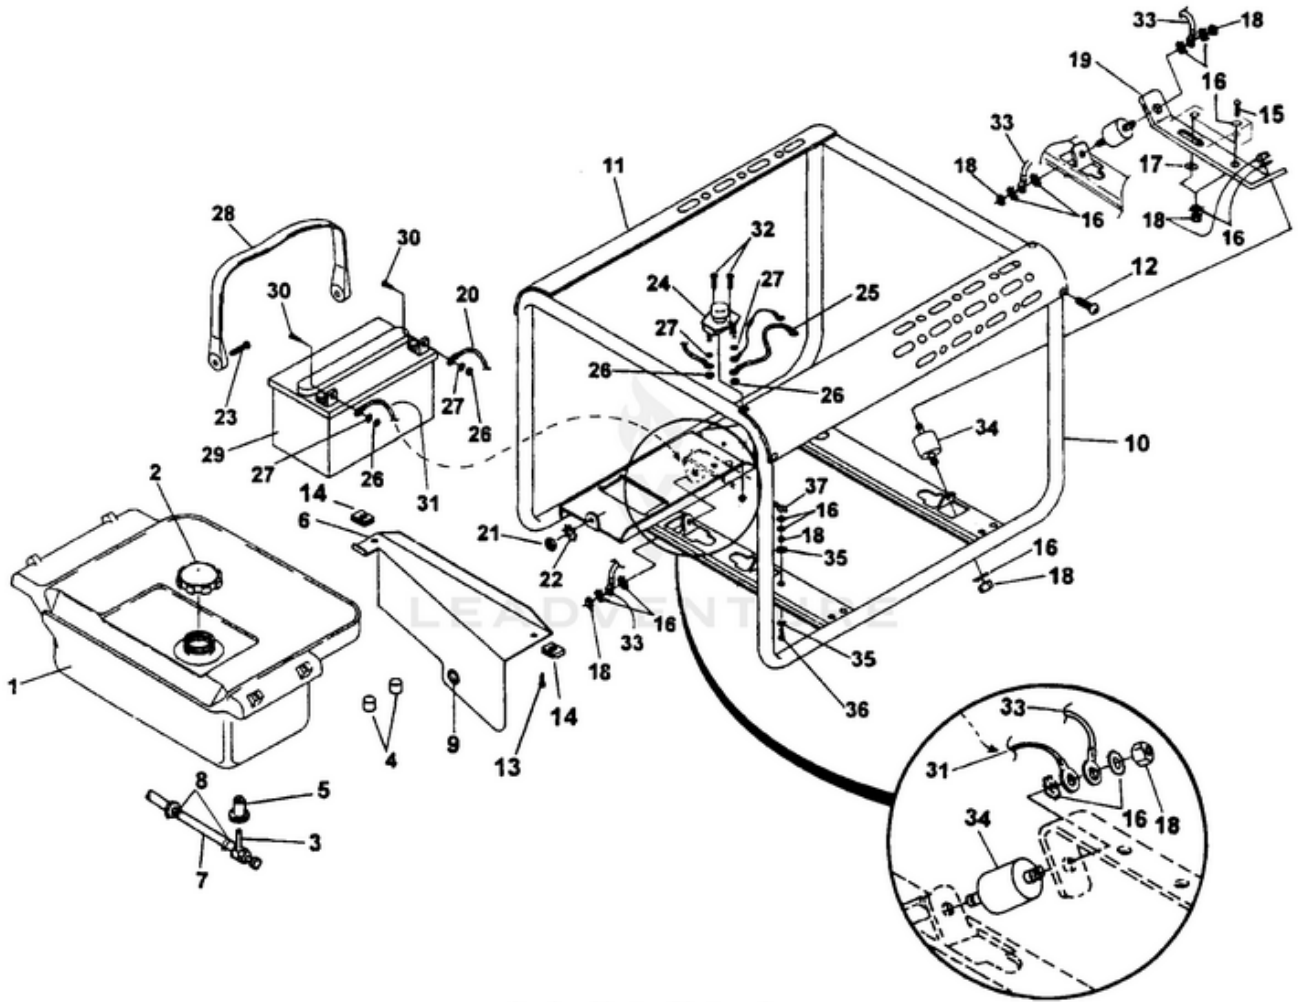

Ref #	Part #	Description	Qty	Context Note
32	063781	SUPPORT-Engine	1	
33	82538	SCREW-Taptite (10/24 X 3/4")	1	
34	83121	WASHER-Lock (int./ext.)	2	
35	02438	PLUG-Expansion	1	

LR4400 Generator UT-03781 - Tanks & Handles