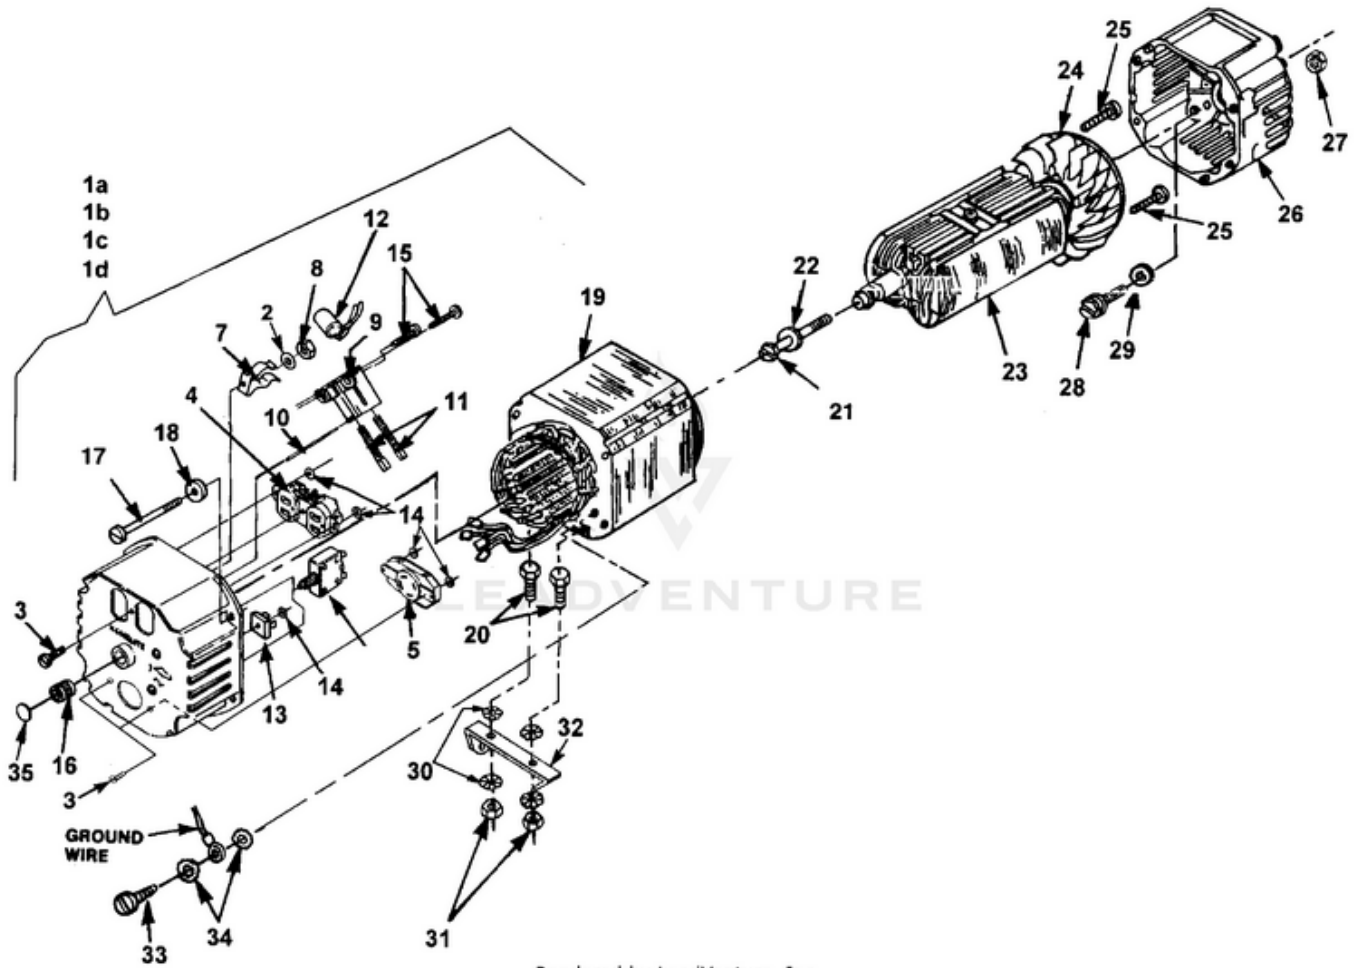

LR4400 Generator UT-03781 - Generator End

Rendered by LeadVenture, Inc.

Ref #	Part #	Description	Qty	Context Note
1A	A06923	COMPLETE BRUSH HEAD	1	(LR4400 & LRE4400)
1B	A06921	COMPLETE BRUSH HEAD	1	(LR5500 & LRE5500)
1C	A06987	COMPLETE BRUSH HEAD	1	(LR4400/CSA & LRE4400/CSA)
1D	A06986	COMPLETE BRUSH HEAD	1	(LR5500/CSA & LRE5500/CSA)
2	83119	WASHER-Lock (ext.)	1	
3	80630	SCREW-Mach. Pan Hd. (6-32 X 1/2")	3	
4	50991A	RECEPTACLE-Duplex (Nema 5-15R)	1	(LR4400, LRE4400, LR5500 & LRE5500)
	498031A	RECEPTACLE-Duplex (Nema 5-15R)	1	(LR4400/CSA & LRE4400/CSA)
	498321A	RECEPTACLE-Duplex (Nema 5-20R)	1	(LR5500/CSA & LRE5500/CSA)
5	46508	RECEPTACLE-Locking (120V/240V) (Nema L14-20R)	1	
6	49831A	BREAKER-Circuit (20 amp.)	2	(LR4400 & LRE4400)
	02511	BREAKER-Circuit (25 amp.)	2	(LR5500 & LRE5500)
	01649A	BREAKER-Circuit (15 amp.)	2	(LR4400/CSA & LRE4400/CSA)
	49831A	BREAKER-Circuit (20 amp.)	2	(LR5500/CSA & LRE5500/CSA)
7	02435	CLIP-Spring Cap	1	
8	81002	NUT-Hex (6-32)	1	
9	02365	BRUSH HOLDER	1	
	A03035	BRUSH & RETAINER KIT	1	
10	02857	PIN	1	
11	02664	BRUSH	2	
12	A02860	CAPACITOR (w/Lead)	1	
13	95672	RECTIFIER	1	
14	02437	WASHER-Shaft Retention	4	
15	82526	SCREW-Pan Hd. (6-19 X 3/4)	2	
16	03044	BEARING-Needle	1	
17	4885306	BOLT-Stator (4400 Watts)	4	
	4885301	BOLT-Stator (5500 Watts)	4	
18	84124	WASHER-Flat	4	
19	A02796AS	STATOR (4400 Watts)	1	
	A02795AS	STATOR (5500 Watts)	1	
20	80083	SCREW- Hex Hd. (5/16-18 X 3/4")	2	
21	4885210	BOLT-Rotor (4400 Watts)	1	
21	4885707	BOLT-Rotor (5500 Watts)	1	
22	83002	WASHER-Lock (5/16")	1	
23	A02799AS	ROTOR (4400 Watts)	1	
23	A02798AS	ROTOR (5500 Watts)	1	
24	A04013AS	FAN-Generator	1	
25	82526	SCREW-Pan Hd. (6-19 X 3/4")	4	
26	020267	END BELL	1	
27	81267	NUT-Hex (1/4-20)	4	
28	80687	SCREW-Hex Hd. (5/16-24 X 3/4")	4	
29	83078	WASHER-Lock	4	
30	83033	WASHER-Lock (int./ext.)	4	
31	81162	NUT-Hex (5/16-18)	2