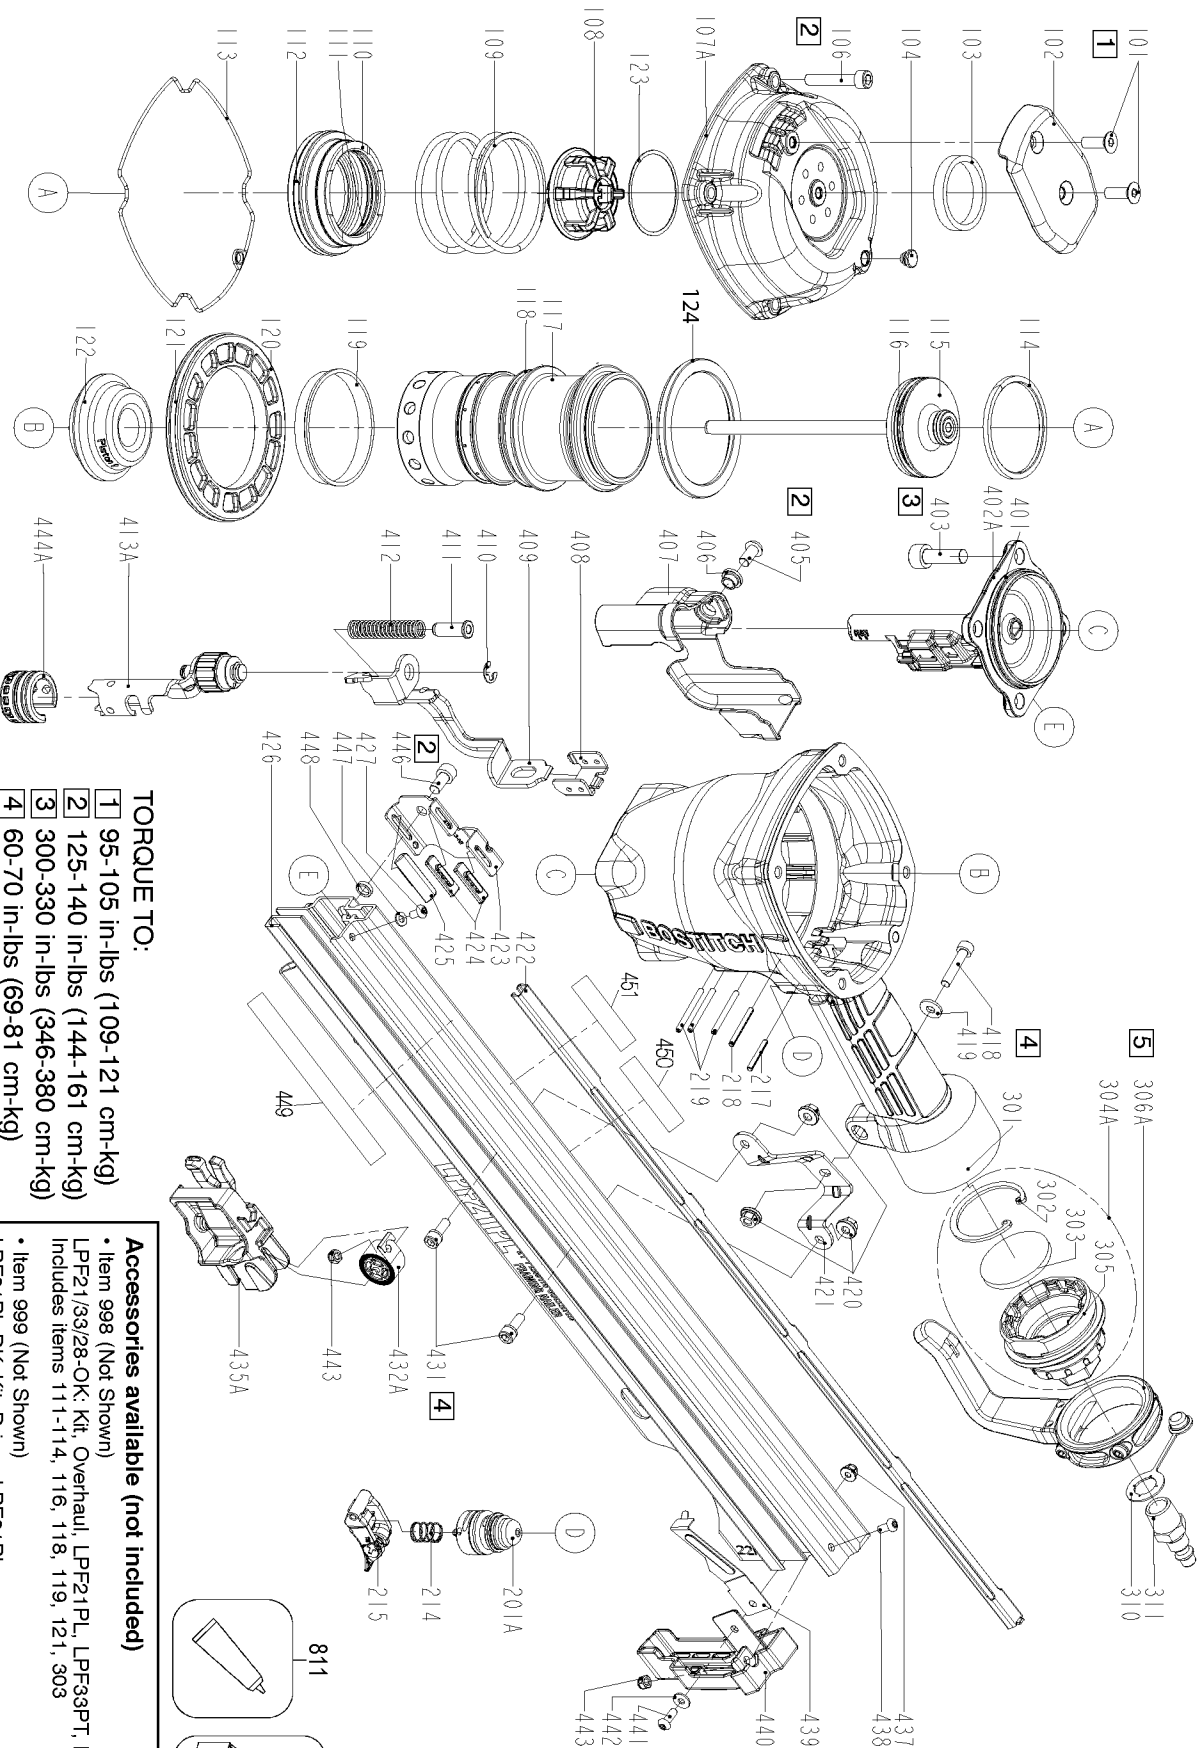

LPF21PL

PNEUMATIC STICK NAILER
 CLAVADORA NEUMÁTICA ALIMENTADA POR BARRA
 CLOUEUR PNEUMATIQUE EN BANDES

TORQUE TO:

1	95-105 in-lbs (109-121 cm·kg)
2	125-140 in-lbs (144-161 cm·kg)
3	300-330 in-lbs (346-380 cm·kg)
4	60-70 in-lbs (69-81 cm·kg)
5	330-350 in-lbs (380-403 cm·kg)

Parts List for LPF21PL Type 0

Item Number	Part Number	Description	Qty Required
101	9R189698	SCREW	2
102	9R189681	DEFLECTOR	1
103	9R189682	MUFFLER	1
104	1135S-0350001	GROMMET	1
106	MSC6100-35	SCREW-SHCS-M6X1.00X3	4
107	9R189683	CAP ASSY.	1
108	9R189685	PISTON STOP	1
109	9R189686	COMPRESSION SPRING	1
110	9R189687	HEAD VALVE PISTON	1
111	9R189706	O-RING	1
112	9R189688	O-RING	1
113	9R189689	CAP SEAL	1
114	9R189690	PISTON RING	1
115	9R189691	PISTON DRIVER ASSY.	1
116	850242	O-RING-1.799X.103	1
117	9R189692	CYLINDER	1
118	9R189693	O-RING	1
119	9R189694	CHECK SEAL	1
120	9R189695	CYLINDER RING	1
121	9R189696	O-RING	1
122	9R189697	BUMPER	1
123	9R189698	PISTON STOP RING	1
124	9R189701	CYLINDER RETAINER	1
201	TVA6	KIT-TRIGGER VALVE	1
214	9R189902	SPRING	1
215	9R189916	TRIGGER UNIT	1
217	174303	PIN-COILED-M3X22	1

Parts List for LPF21PL Type 0

Item Number	Part Number	Description	Qty Required
218	174345	PIN SPRING	1
219	106058	PIN-SPRING-M3X32	1
301	9R189703	FRAME	1
302	9R189704	RETAINING RING	1
303	9R189705	FILTER	1
304	9R189707	END CAP ASSY	1
305	MRG044331	O-RING-1.748X.122	1
306	9R189708	HOOK	1
310	166054	CAP-QUICK CONNECTOR	1
401	9R189709	O-RING	1
402	9R189710	NOSE ASSEMBLY	1
403	9R189711	SCREW	1
405	MSB6100-12	SCREW-SBHCS-M6X1.00X	1
406	9R189712	BUSHING	1
407	9R189713	COVER-CONTACT ARM	1
408	9R189714	CONTACT ARM GUIDE	1
409	9R189715	UPPER CONTACT ARM	1
410	9R189716	RETAINING RING	1
411	9R189717	BUSHING	1
412	9R189718	COMPRESSION SPRING	1
413	9R189719	CONTACT ARM ASSY.	1
418	9R189720	SCREW	1
419	9R189939	FLAT WASHER	1
420	MHE5080-100	NUT-NYLON M5X.80	3
421	9R189722	MAGAZINE BRACKET	1
422	9R189723	LINER	1
423	9R189724	ISOLATING BRACKET	1